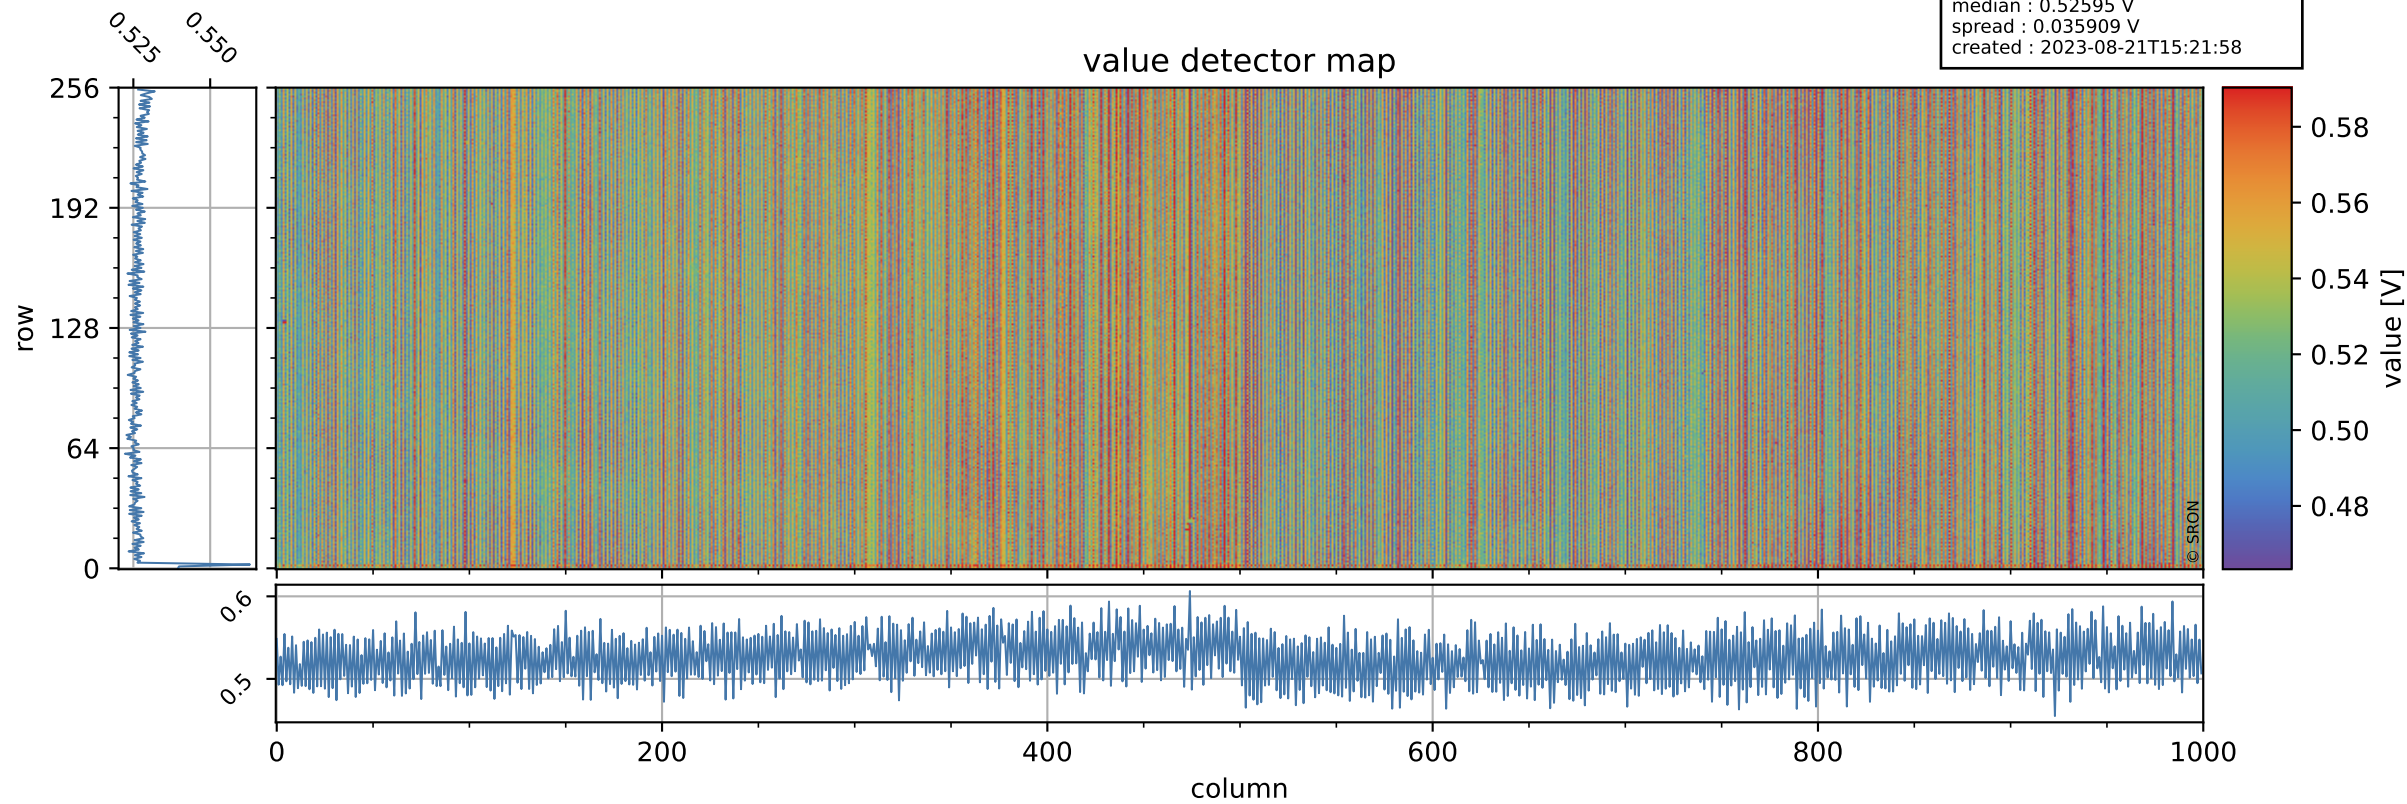

Tropomi SWIR offset (official)

orbits : 18 in [25357, 25402]
coverage : 2022-09-04 / 2022-09-07
median : 0.52595 V
spread : 0.035909 V
created : 2023-08-21T15:21:58

value detector map

Tropomi SWIR offset (official)

orbits : 18 in [25357, 25402]
coverage : 2022-09-04 / 2022-09-07
median : 29.338 μV
spread : 14.757 μV
created : 2023-08-21T15:21:58

Tropomi SWIR offset (official)

value compared with SWIR offset CKD

orbits : 18 in [25357, 25402]
coverage : 2022-09-04 / 2022-09-07
median : -0.065651 mV
spread : 0.39623 mV
created : 2023-08-21T15:21:58

Tropomi SWIR offset (official) ground-tracks of Sentinel-5P

orbits : 18 in [25357, 25402]
coverage : 2022-09-04 / 2022-09-07
created : 2023-08-21T15:21:59

Tropomi SWIR offset (official)

orbits : [2827, 25402]
coverage : 2018-04-30 / 2022-09-07
created : 2023-08-21T15:21:59

trend of detector median & temperatures