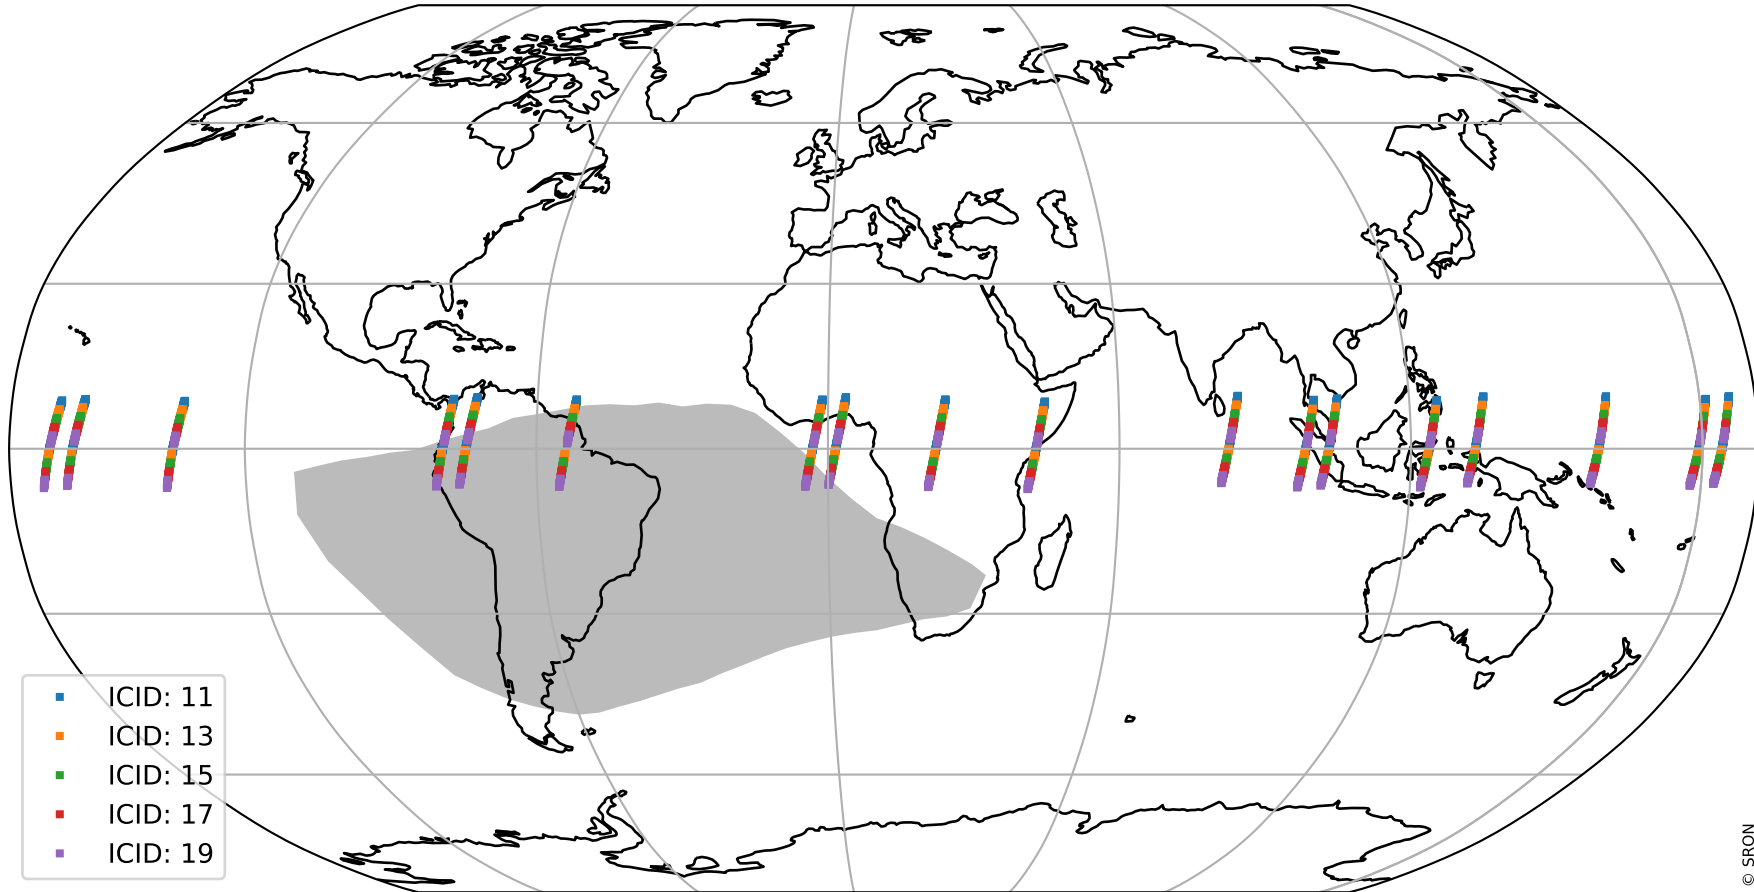

Tropomi SWIR offset (official)

orbits : 18 in [25357, 25402]
coverage : 2022-09-04 / 2022-09-07
median : 0.52595 V
spread : 0.035909 V
created : 2023-08-21T15:21:58

value detector map

Tropomi SWIR offset (official)

orbits : 18 in [25357, 25402]
coverage : 2022-09-04 / 2022-09-07
median : 29.338 μV
spread : 14.757 μV
created : 2023-08-21T15:21:58

Tropomi SWIR offset (official)

value compared with SWIR offset CKD

orbits : 18 in [25357, 25402]
coverage : 2022-09-04 / 2022-09-07
median : -0.065651 mV
spread : 0.39623 mV
created : 2023-08-21T15:21:58

Tropomi SWIR offset (official) ground-tracks of Sentinel-5P

orbits : 18 in [25357, 25402]
coverage : 2022-09-04 / 2022-09-07
created : 2023-08-21T15:21:59

Tropomi SWIR offset (official)

orbits : [2827, 25402]
coverage : 2018-04-30 / 2022-09-07
created : 2023-08-21T15:21:59