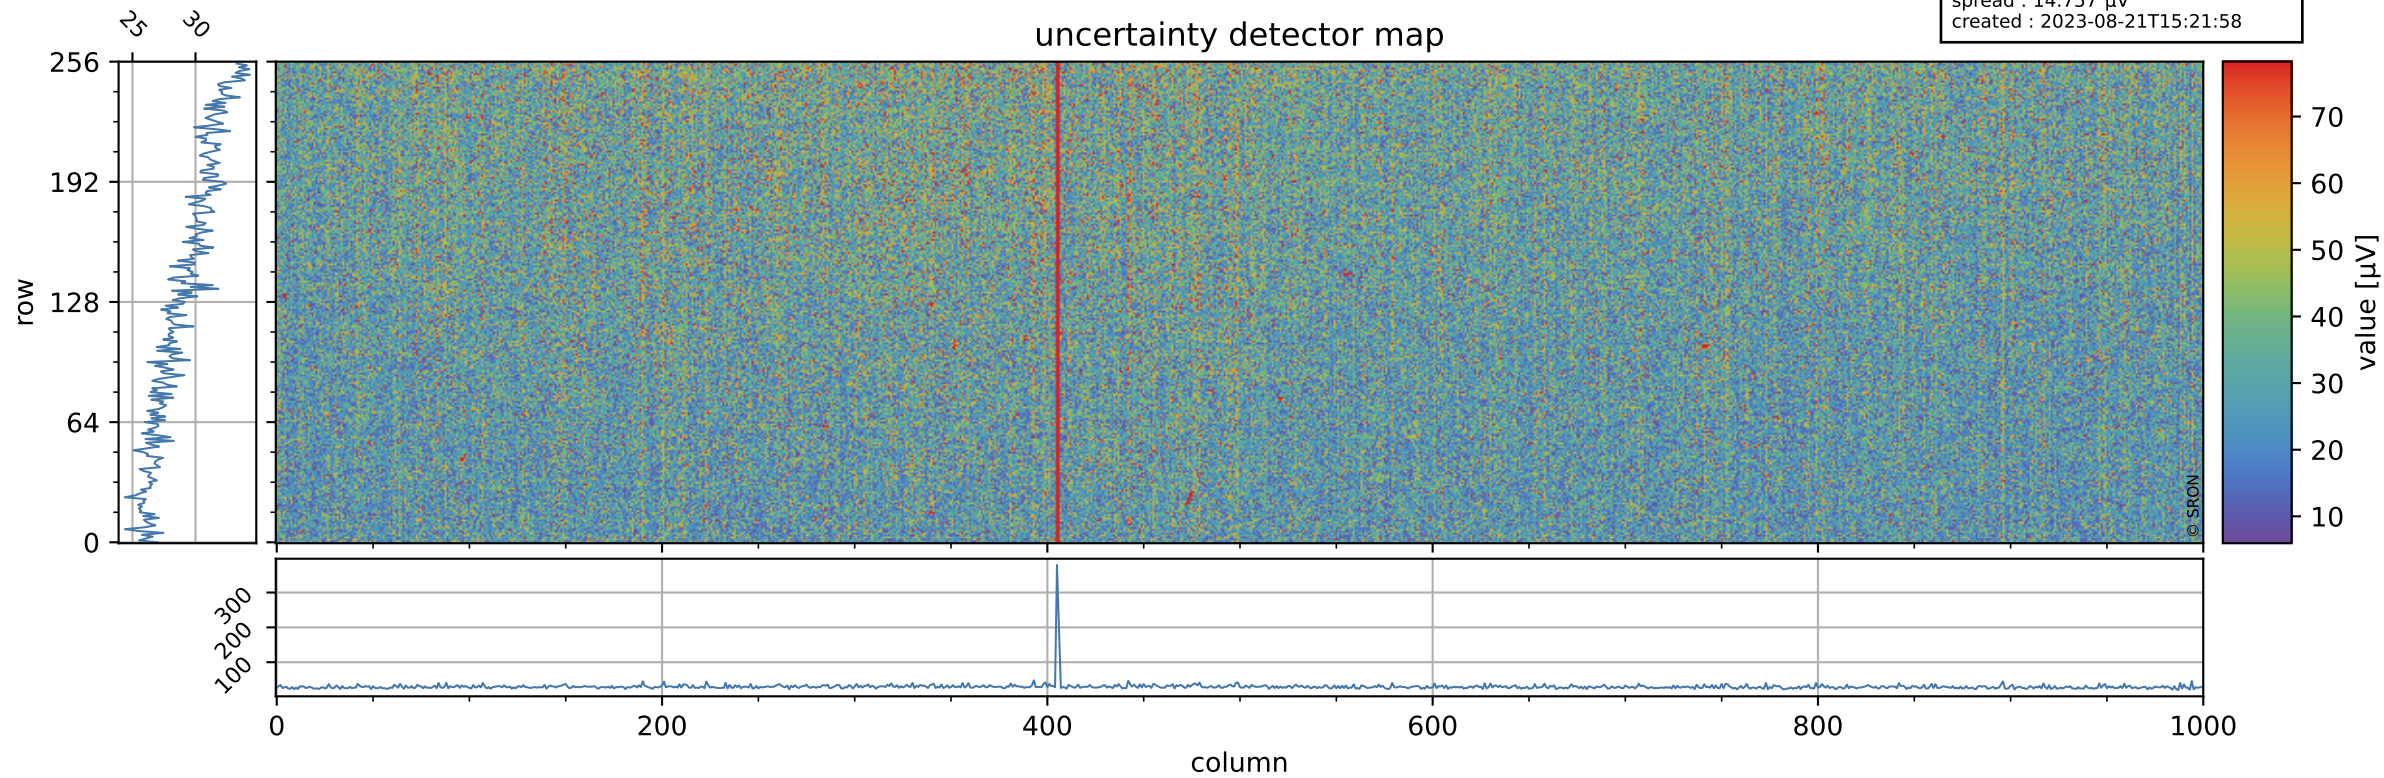

Tropomi SWIR offset (official)

orbits : 18 in [25357, 25402]
coverage : 2022-09-04 / 2022-09-07
median : 0.52595 V
spread : 0.035909 V
created : 2023-08-21T15:21:58

value detector map

Tropomi SWIR offset (official)

orbits : 18 in [25357, 25402]
coverage : 2022-09-04 / 2022-09-07
median : 29.338 μV
spread : 14.757 μV
created : 2023-08-21T15:21:58

Tropomi SWIR offset (official)

value compared with SWIR offset CKD

orbits : 18 in [25357, 25402]
coverage : 2022-09-04 / 2022-09-07
median : -0.065651 mV
spread : 0.39623 mV
created : 2023-08-21T15:21:58

Tropomi SWIR offset (official) ground-tracks of Sentinel-5P

orbits : 18 in [25357, 25402]
coverage : 2022-09-04 / 2022-09-07
created : 2023-08-21T15:21:59

Tropomi SWIR offset (official)

orbits : [2827, 25402]
coverage : 2018-04-30 / 2022-09-07
created : 2023-08-21T15:21:59

trend of detector median & temperatures