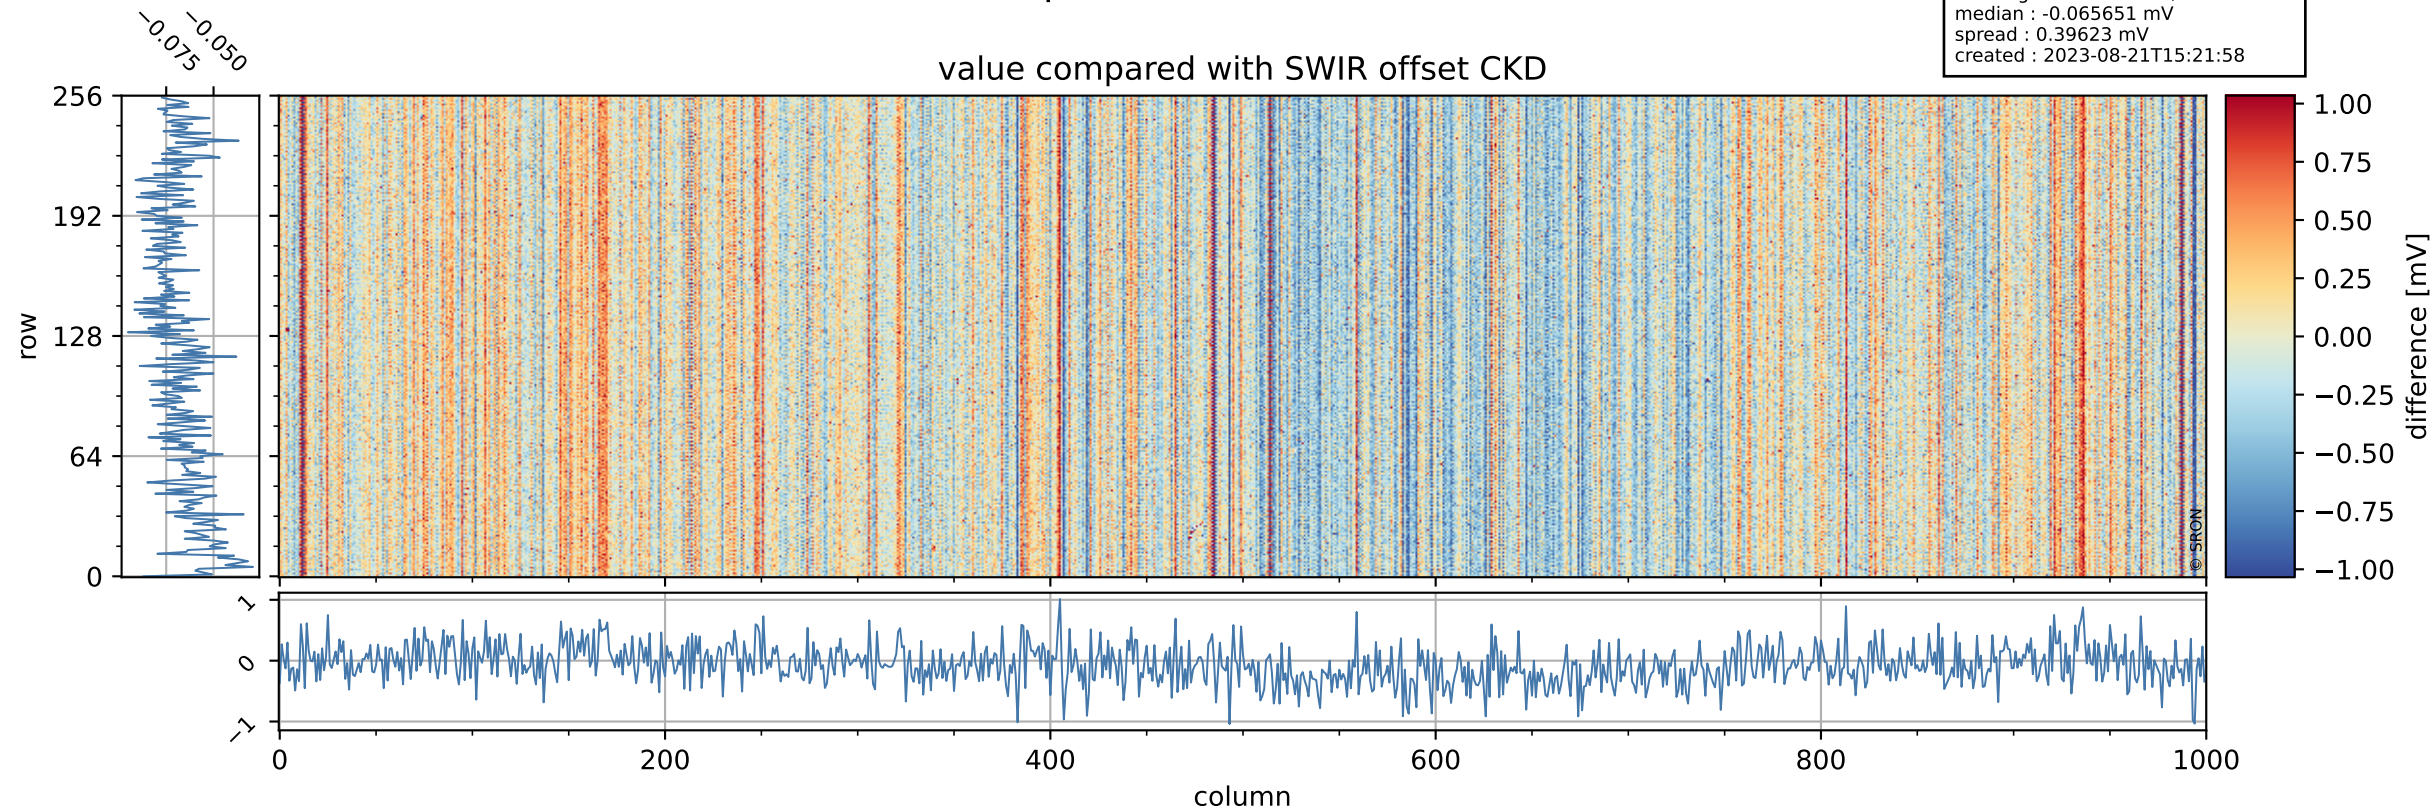

Tropomi SWIR offset (official)

orbits : 18 in [25357, 25402]
coverage : 2022-09-04 / 2022-09-07
median : 0.52595 V
spread : 0.035909 V
created : 2023-08-21T15:21:58

value detector map

Tropomi SWIR offset (official)

orbits : 18 in [25357, 25402]
coverage : 2022-09-04 / 2022-09-07
median : 29.338 μV
spread : 14.757 μV
created : 2023-08-21T15:21:58

Tropomi SWIR offset (official)

value compared with SWIR offset CKD

orbits : 18 in [25357, 25402]
coverage : 2022-09-04 / 2022-09-07
median : -0.065651 mV
spread : 0.39623 mV
created : 2023-08-21T15:21:58

Tropomi SWIR offset (official) ground-tracks of Sentinel-5P

orbits : 18 in [25357, 25402]
coverage : 2022-09-04 / 2022-09-07
created : 2023-08-21T15:21:59

Tropomi SWIR offset (official)

orbits : [2827, 25402]
coverage : 2018-04-30 / 2022-09-07
created : 2023-08-21T15:21:59

trend of detector median & temperatures