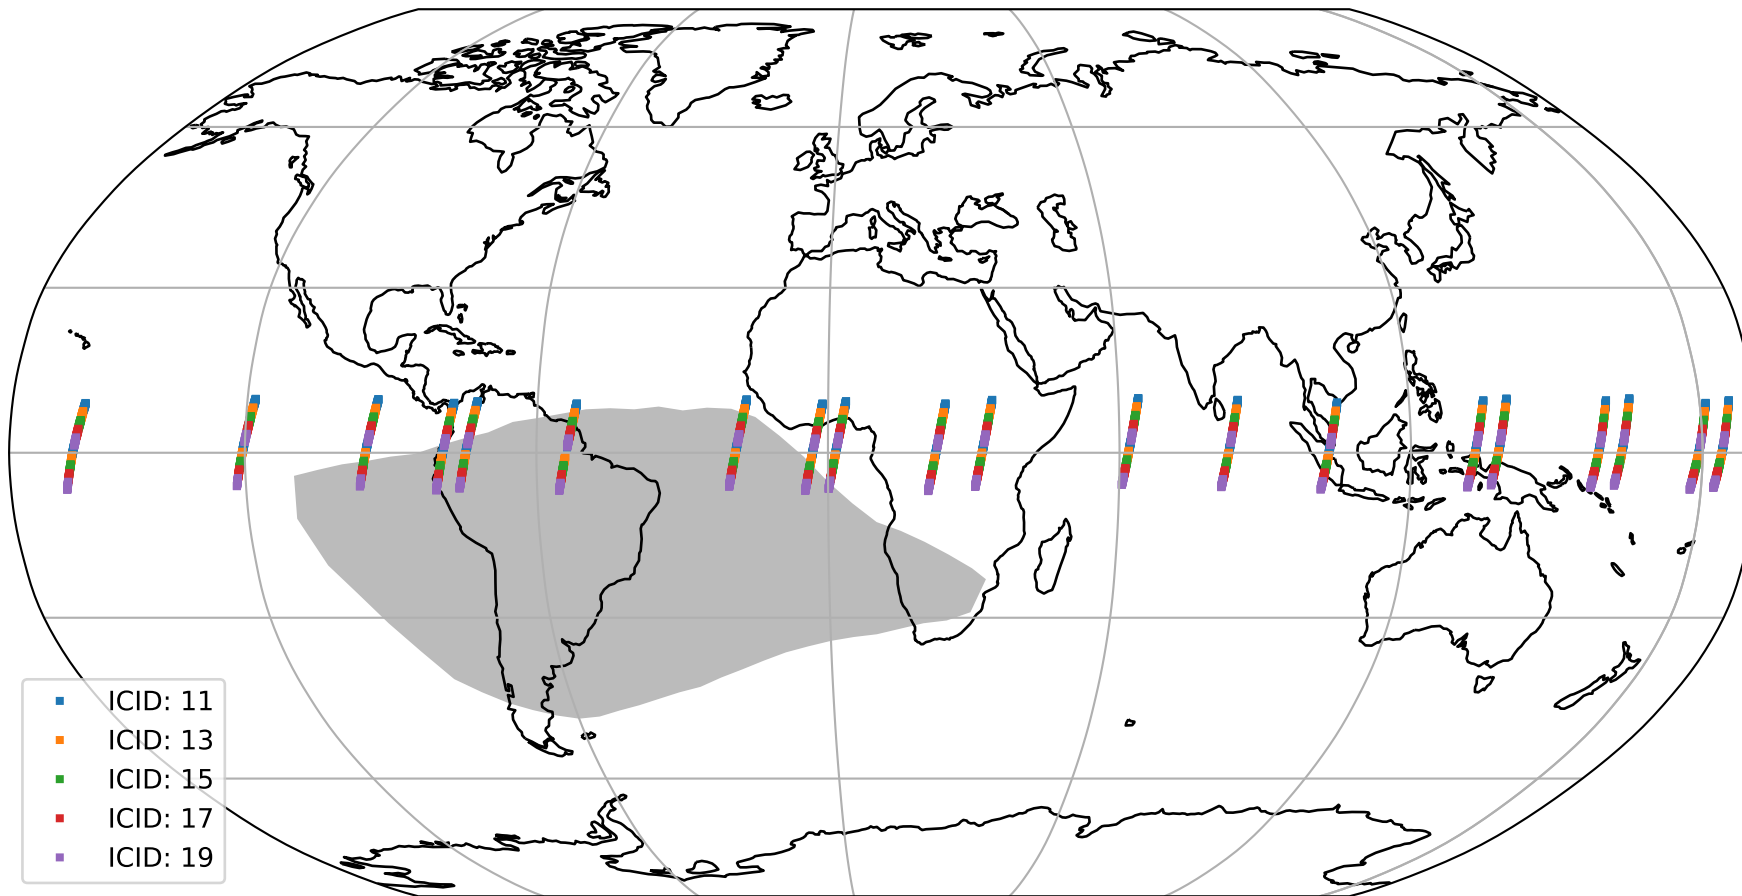

Tropomi SWIR offset (official)

orbits : 20 in [25372, 25417]
coverage : 2022-09-05 / 2022-09-08
median : 0.52595 V
spread : 0.035909 V
created : 2023-08-21T15:22:01

value detector map

Tropomi SWIR offset (official)

orbits : 20 in [25372, 25417]
coverage : 2022-09-05 / 2022-09-08
median : 29.174 μV
spread : 14.668 μV
created : 2023-08-21T15:22:01

Tropomi SWIR offset (official)

orbits : 20 in [25372, 25417]
coverage : 2022-09-05 / 2022-09-08
median : -0.061237 mV
spread : 0.39435 mV
created : 2023-08-21T15:22:01

value compared with SWIR offset CKD

Tropomi SWIR offset (official) ground-tracks of Sentinel-5P

orbits : 20 in [25372, 25417]
coverage : 2022-09-05 / 2022-09-08
created : 2023-08-21T15:22:02

Tropomi SWIR offset (official)

orbits : [2827, 25417]
coverage : 2018-04-30 / 2022-09-08
created : 2023-08-21T15:22:02

trend of detector median & temperatures