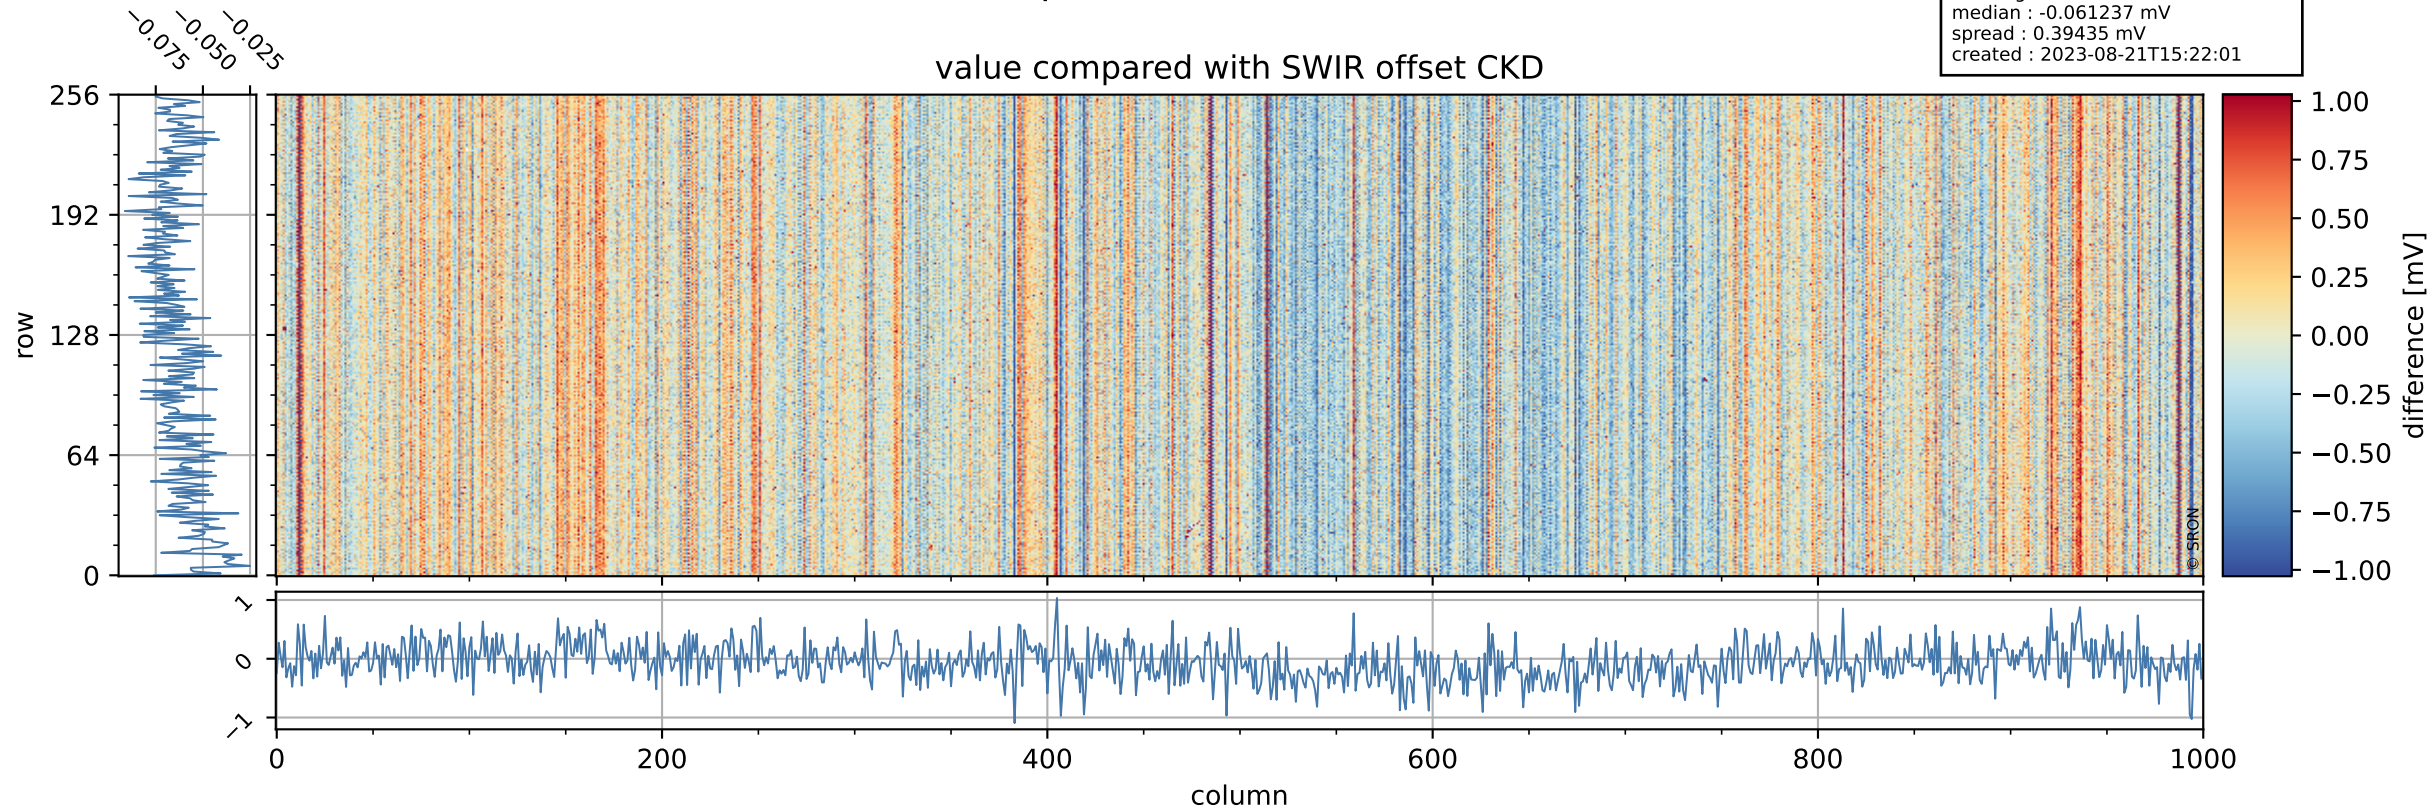

Tropomi SWIR offset (official)

orbits : 20 in [25372, 25417]
coverage : 2022-09-05 / 2022-09-08
median : 0.52595 V
spread : 0.035909 V
created : 2023-08-21T15:22:01

value detector map

Tropomi SWIR offset (official)

orbits : 20 in [25372, 25417]
coverage : 2022-09-05 / 2022-09-08
median : 29.174 μV
spread : 14.668 μV
created : 2023-08-21T15:22:01

Tropomi SWIR offset (official)

orbits : 20 in [25372, 25417]
coverage : 2022-09-05 / 2022-09-08
median : -0.061237 mV
spread : 0.39435 mV
created : 2023-08-21T15:22:01

value compared with SWIR offset CKD

Tropomi SWIR offset (official) ground-tracks of Sentinel-5P

orbits : 20 in [25372, 25417]
coverage : 2022-09-05 / 2022-09-08
created : 2023-08-21T15:22:02

Tropomi SWIR offset (official)

orbits : [2827, 25417]
coverage : 2018-04-30 / 2022-09-08
created : 2023-08-21T15:22:02

trend of detector median & temperatures