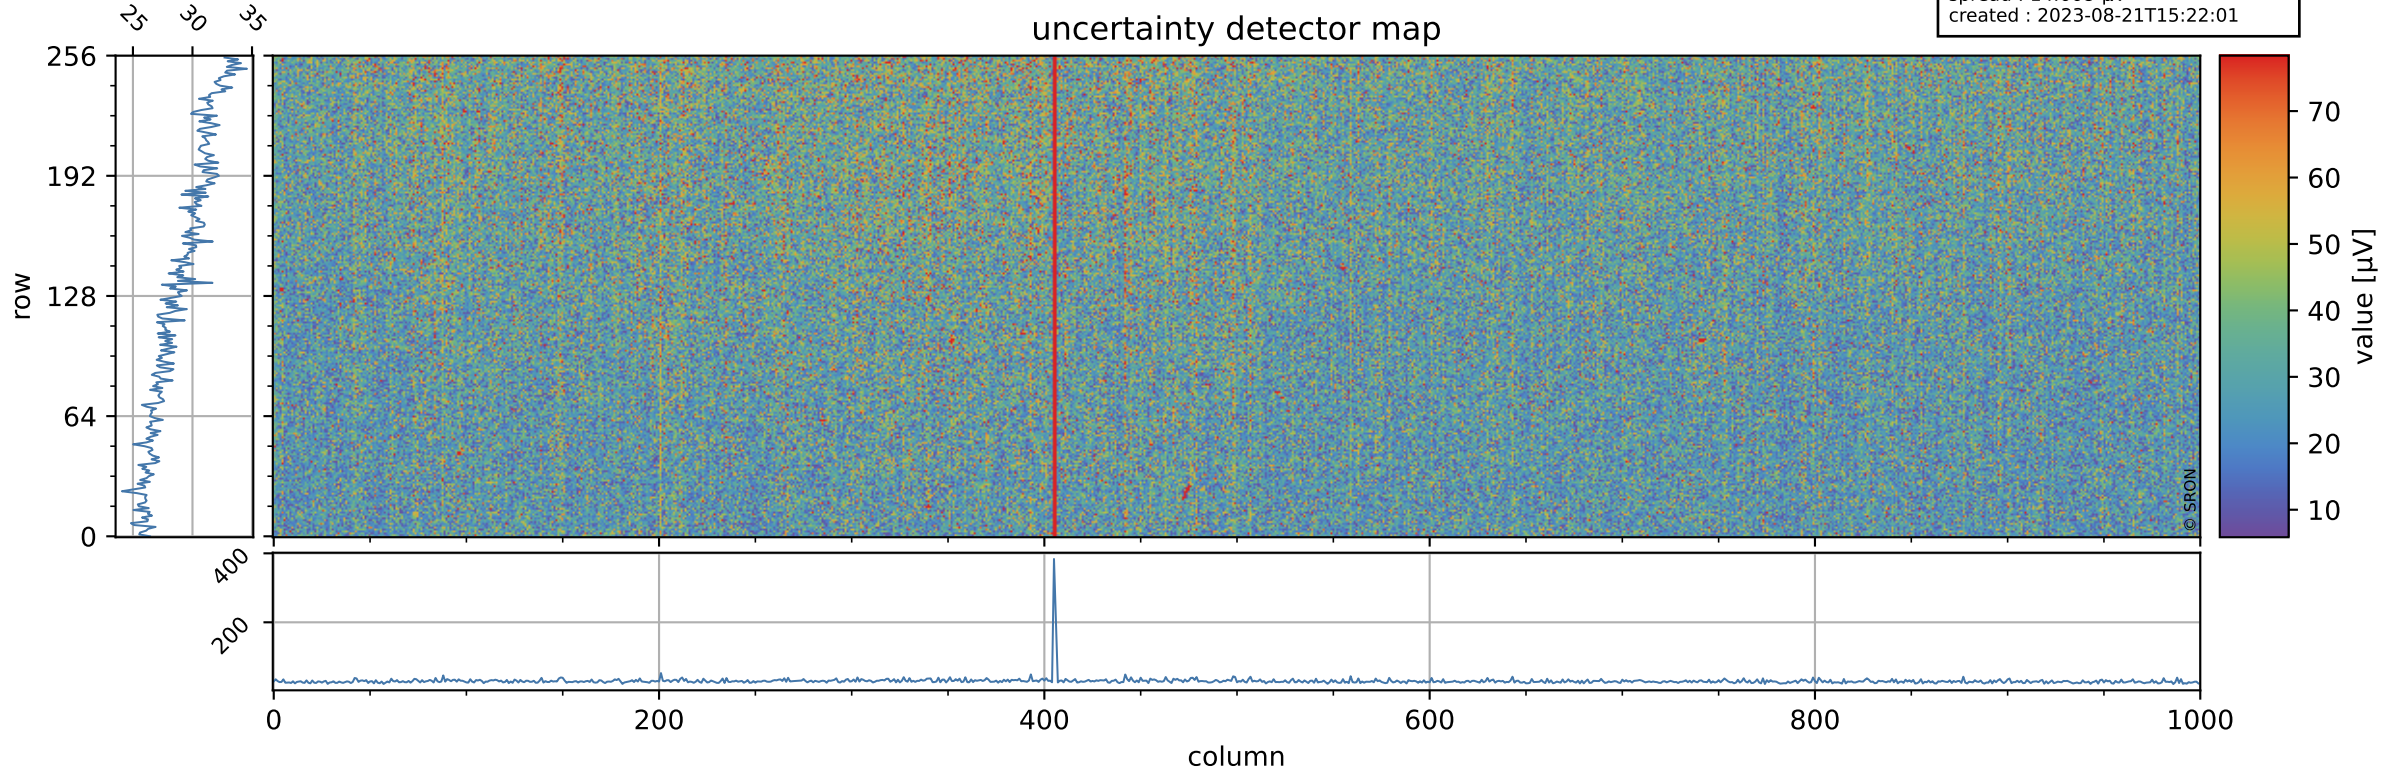

Tropomi SWIR offset (official)

orbits : 20 in [25372, 25417]
coverage : 2022-09-05 / 2022-09-08
median : 0.52595 V
spread : 0.035909 V
created : 2023-08-21T15:22:01

value detector map

Tropomi SWIR offset (official)

orbits : 20 in [25372, 25417]
coverage : 2022-09-05 / 2022-09-08
median : 29.174 μV
spread : 14.668 μV
created : 2023-08-21T15:22:01

Tropomi SWIR offset (official)

orbits : 20 in [25372, 25417]
coverage : 2022-09-05 / 2022-09-08
median : -0.061237 mV
spread : 0.39435 mV
created : 2023-08-21T15:22:01

value compared with SWIR offset CKD

Tropomi SWIR offset (official) ground-tracks of Sentinel-5P

orbits : 20 in [25372, 25417]
coverage : 2022-09-05 / 2022-09-08
created : 2023-08-21T15:22:02

Tropomi SWIR offset (official)

orbits : [2827, 25417]
coverage : 2018-04-30 / 2022-09-08
created : 2023-08-21T15:22:02

trend of detector median & temperatures