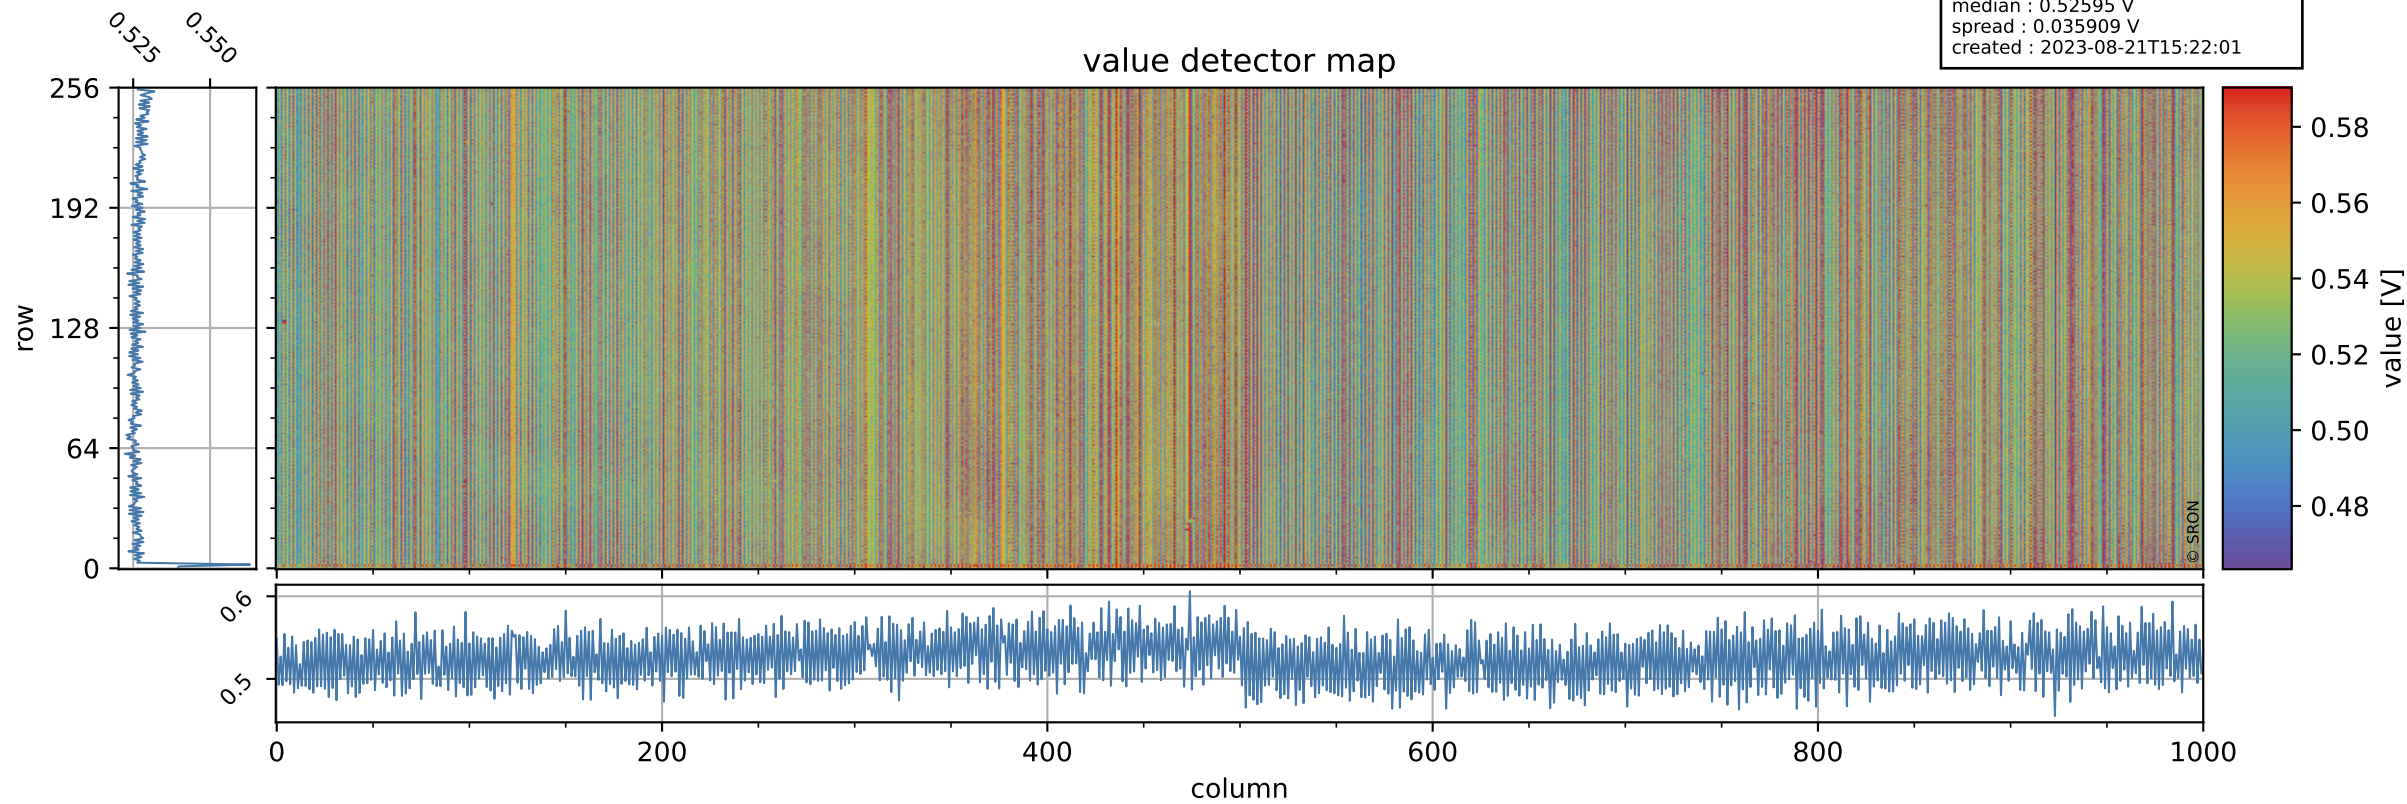

Tropomi SWIR offset (official)

orbits : 20 in [25372, 25417]
coverage : 2022-09-05 / 2022-09-08
median : 0.52595 V
spread : 0.035909 V
created : 2023-08-21T15:22:01

value detector map

Tropomi SWIR offset (official)

orbits : 20 in [25372, 25417]
coverage : 2022-09-05 / 2022-09-08
median : 29.174 μV
spread : 14.668 μV
created : 2023-08-21T15:22:01

Tropomi SWIR offset (official)

orbits : 20 in [25372, 25417]
coverage : 2022-09-05 / 2022-09-08
median : -0.061237 mV
spread : 0.39435 mV
created : 2023-08-21T15:22:01

value compared with SWIR offset CKD

Tropomi SWIR offset (official) ground-tracks of Sentinel-5P

orbits : 20 in [25372, 25417]
coverage : 2022-09-05 / 2022-09-08
created : 2023-08-21T15:22:02

Tropomi SWIR offset (official)

orbits : [2827, 25417]
coverage : 2018-04-30 / 2022-09-08
created : 2023-08-21T15:22:02

trend of detector median & temperatures