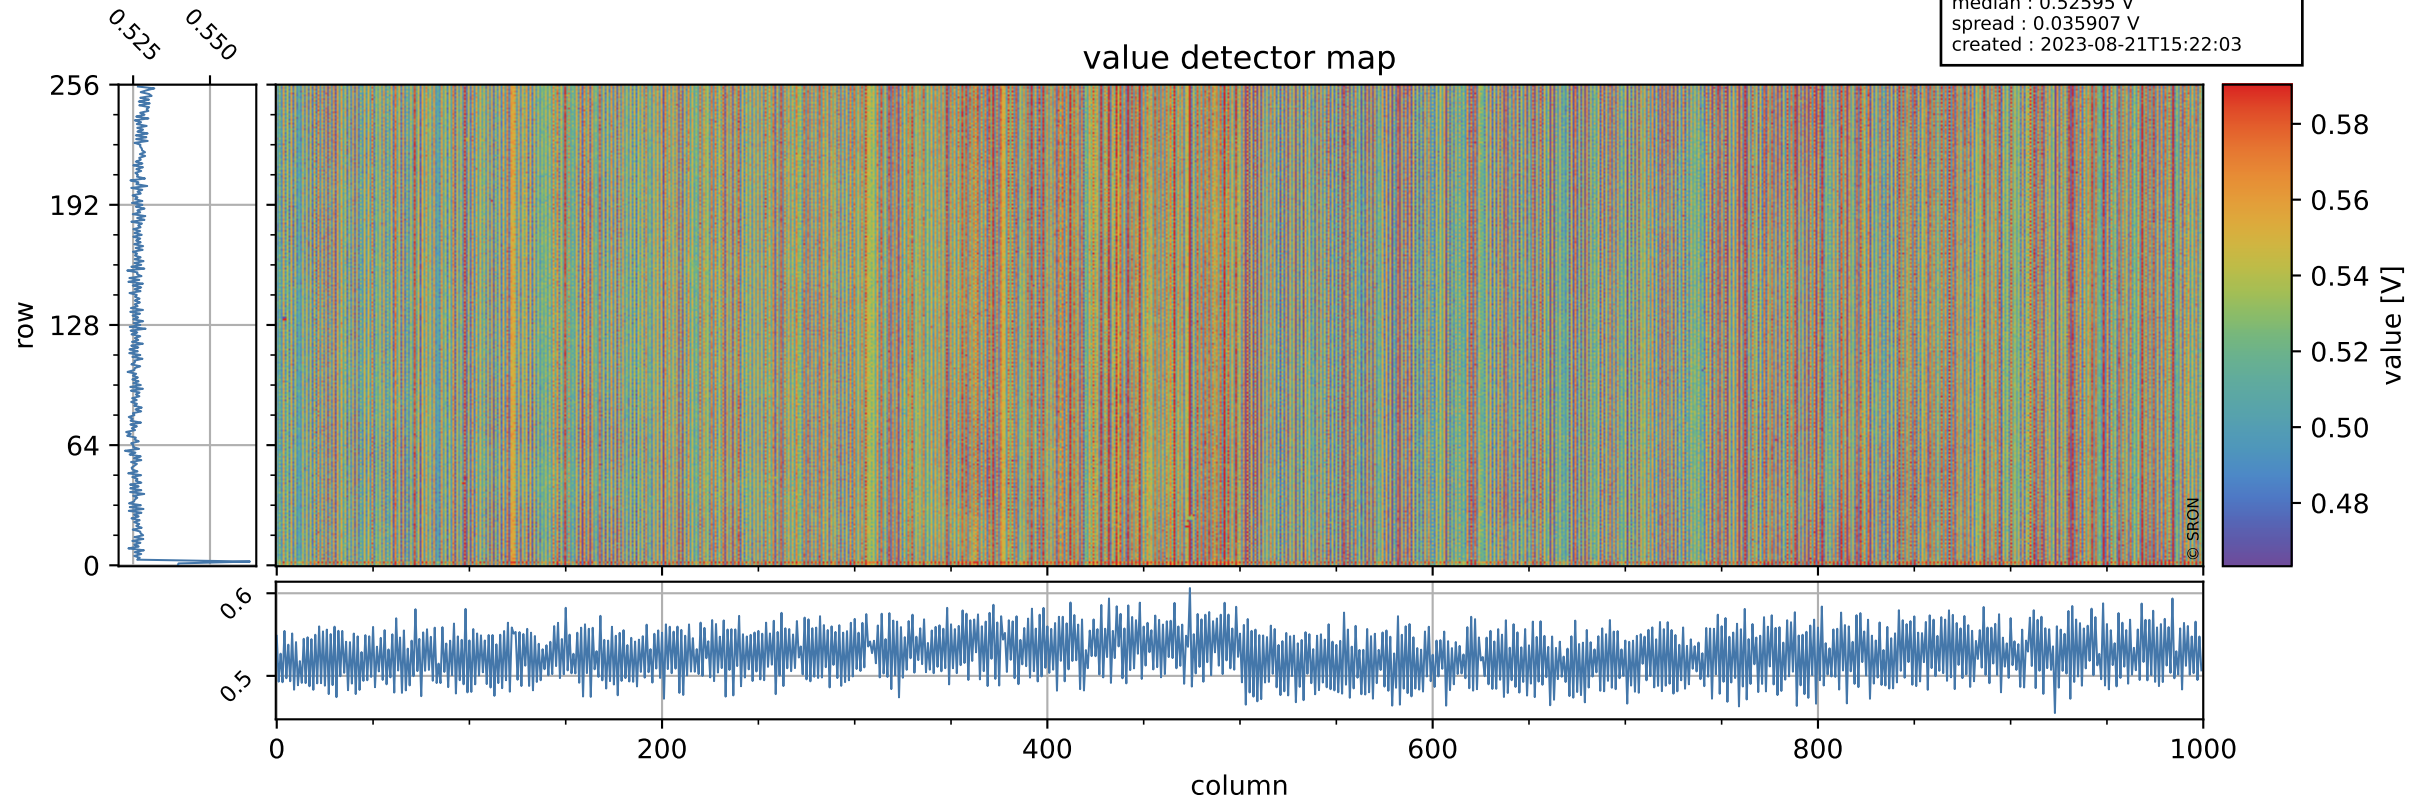

Tropomi SWIR offset (official)

orbits : 19 in [25387, 25432]
coverage : 2022-09-06 / 2022-09-10
median : 0.52595 V
spread : 0.035907 V
created : 2023-08-21T15:22:03

value detector map

Tropomi SWIR offset (official)

orbits : 19 in [25387, 25432]
coverage : 2022-09-06 / 2022-09-10
median : 29.153 μV
spread : 14.526 μV
created : 2023-08-21T15:22:04

Tropomi SWIR offset (official)

orbits : 19 in [25387, 25432]
coverage : 2022-09-06 / 2022-09-10
median : -0.061865 mV
spread : 0.3935 mV
created : 2023-08-21T15:22:04

value compared with SWIR offset CKD

Tropomi SWIR offset (official) ground-tracks of Sentinel-5P

orbits : 19 in [25387, 25432]
coverage : 2022-09-06 / 2022-09-10
created : 2023-08-21T15:22:04

Tropomi SWIR offset (official)

orbits : [2827, 25432]
coverage : 2018-04-30 / 2022-09-10
created : 2023-08-21T15:22:05

trend of detector median & temperatures