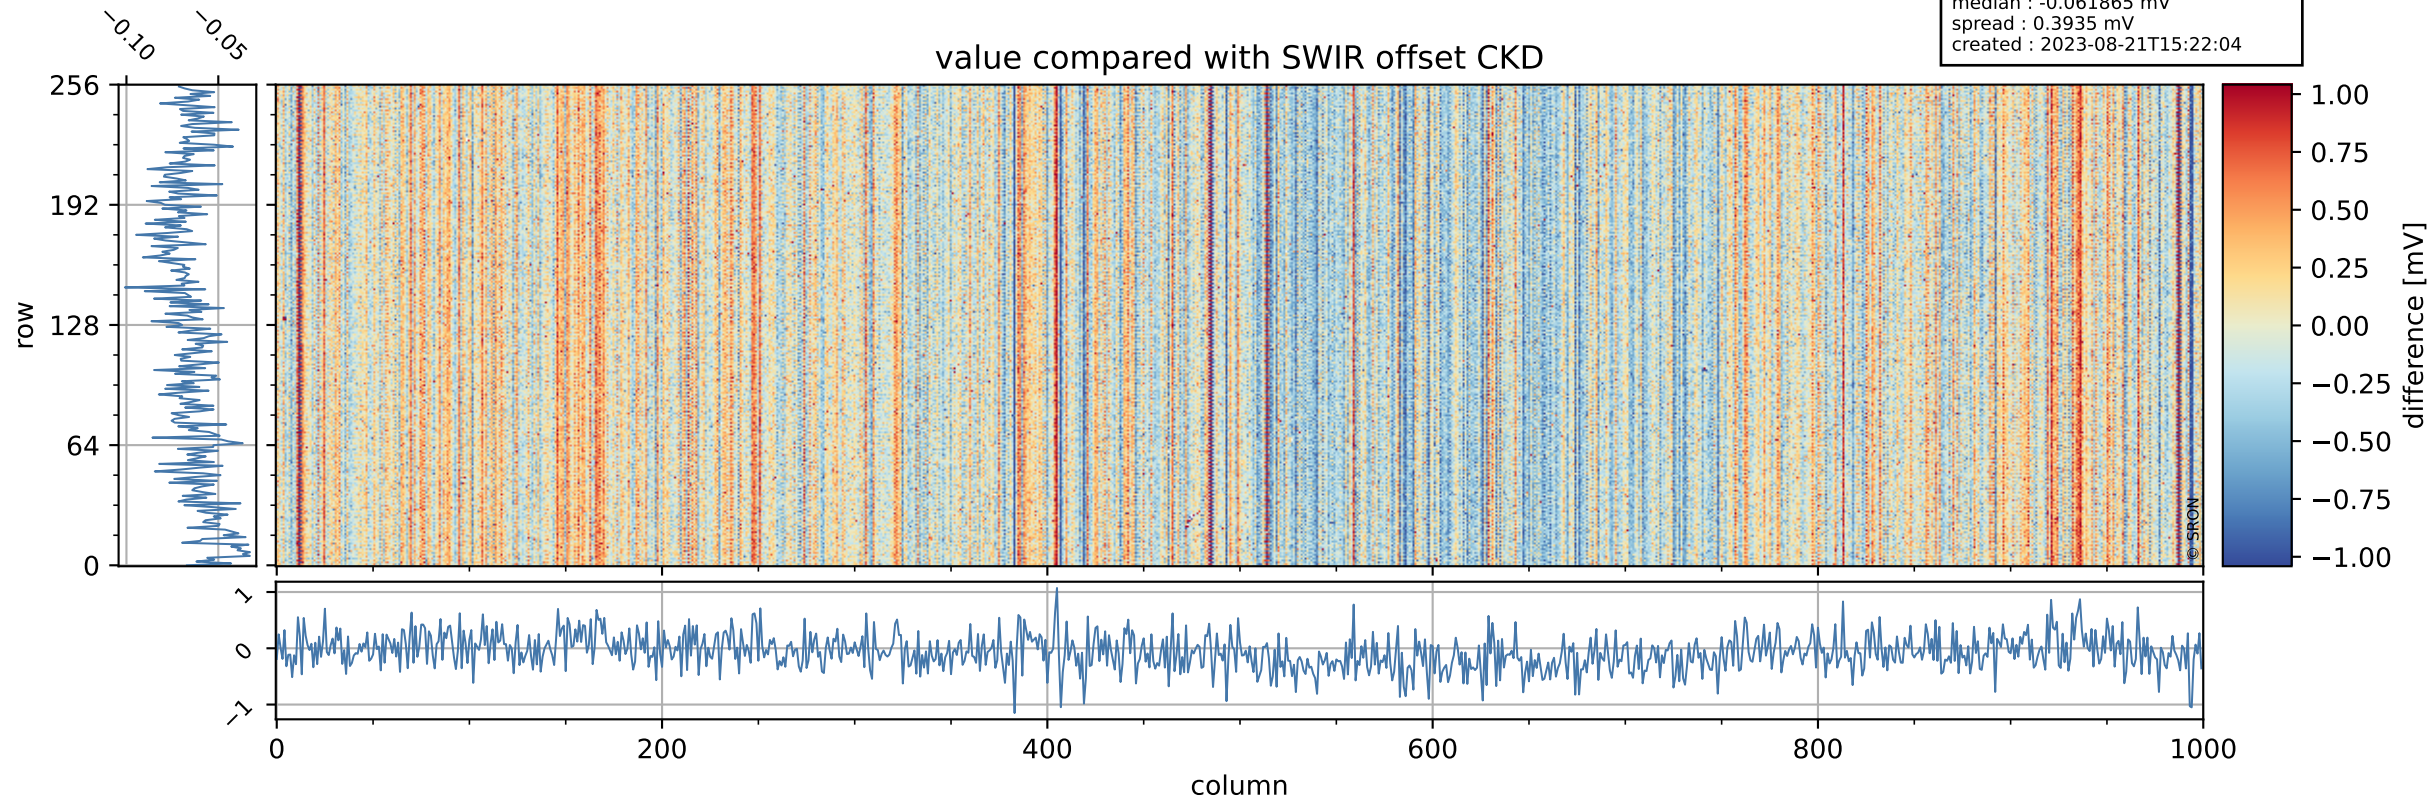

Tropomi SWIR offset (official)

orbits : 19 in [25387, 25432]
coverage : 2022-09-06 / 2022-09-10
median : 0.52595 V
spread : 0.035907 V
created : 2023-08-21T15:22:03

value detector map

Tropomi SWIR offset (official)

orbits : 19 in [25387, 25432]
coverage : 2022-09-06 / 2022-09-10
median : 29.153 μV
spread : 14.526 μV
created : 2023-08-21T15:22:04

Tropomi SWIR offset (official)

orbits : 19 in [25387, 25432]
coverage : 2022-09-06 / 2022-09-10
median : -0.061865 mV
spread : 0.3935 mV
created : 2023-08-21T15:22:04

value compared with SWIR offset CKD

Tropomi SWIR offset (official) ground-tracks of Sentinel-5P

orbits : 19 in [25387, 25432]
coverage : 2022-09-06 / 2022-09-10
created : 2023-08-21T15:22:04

Tropomi SWIR offset (official)

orbits : [2827, 25432]
coverage : 2018-04-30 / 2022-09-10
created : 2023-08-21T15:22:05

trend of detector median & temperatures