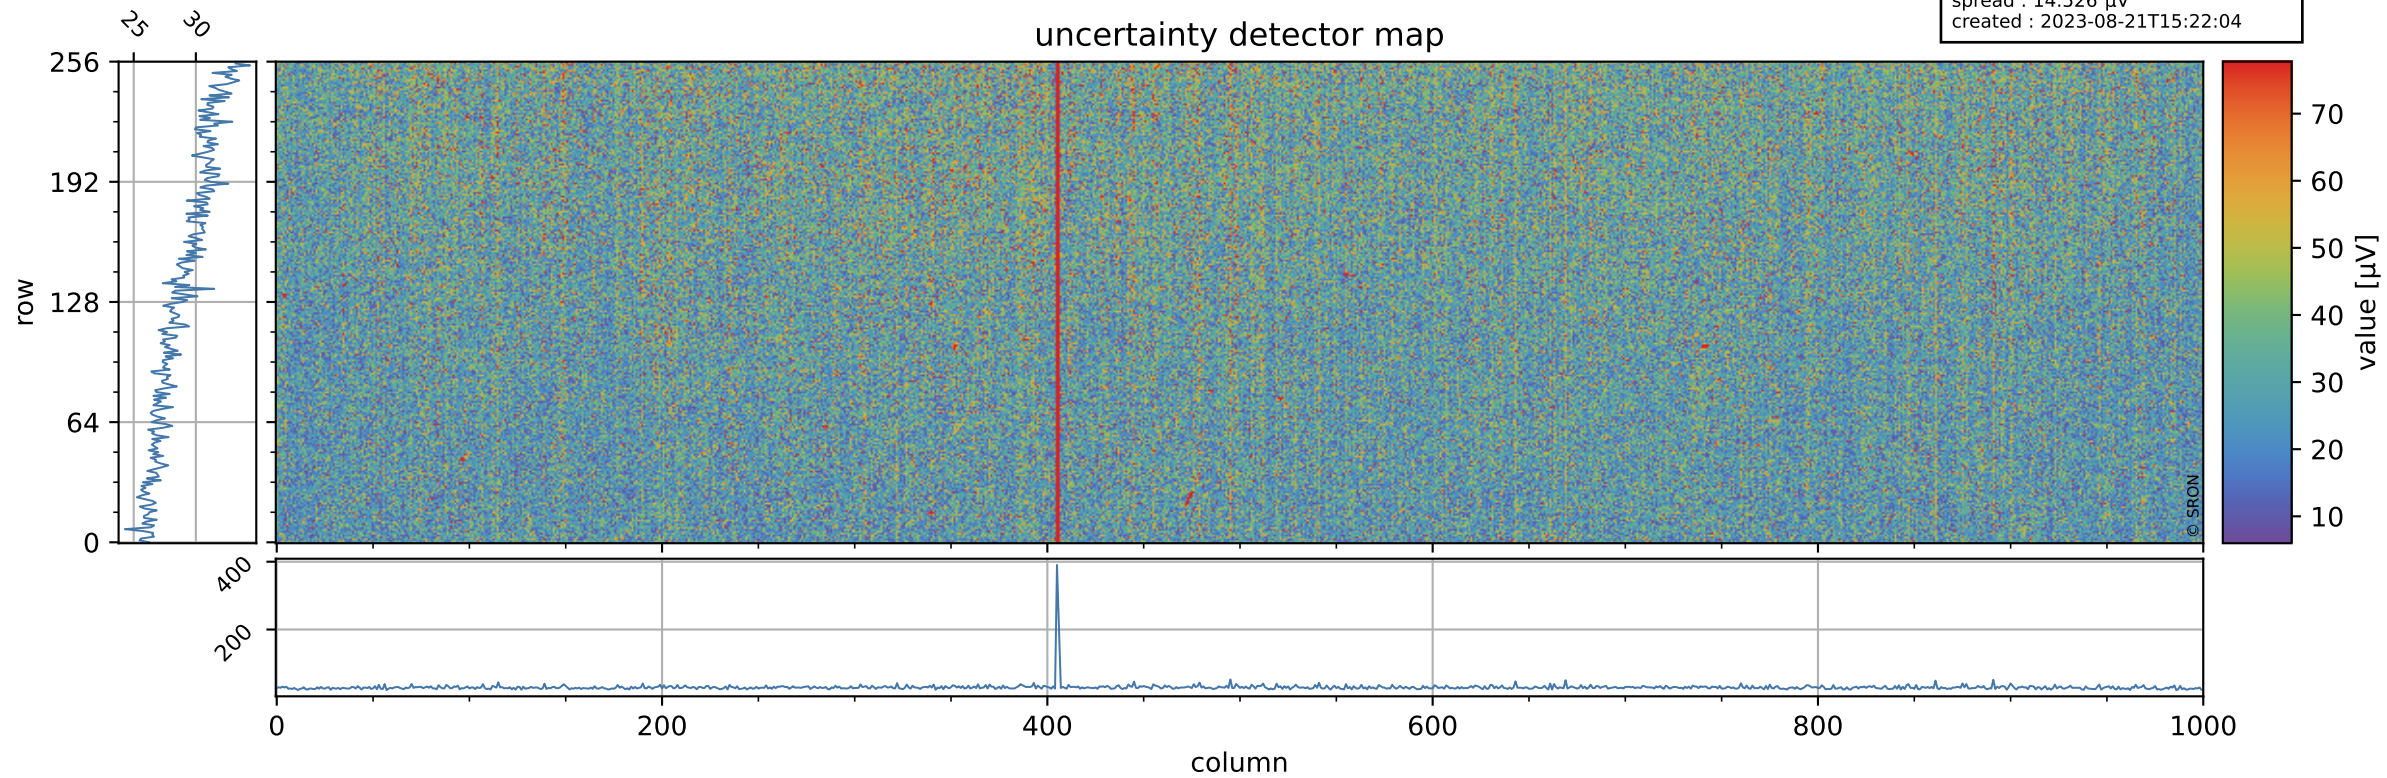

Tropomi SWIR offset (official)

orbits : 19 in [25387, 25432]
coverage : 2022-09-06 / 2022-09-10
median : 0.52595 V
spread : 0.035907 V
created : 2023-08-21T15:22:03

value detector map

Tropomi SWIR offset (official)

orbits : 19 in [25387, 25432]
coverage : 2022-09-06 / 2022-09-10
median : 29.153 μV
spread : 14.526 μV
created : 2023-08-21T15:22:04

Tropomi SWIR offset (official)

orbits : 19 in [25387, 25432]
coverage : 2022-09-06 / 2022-09-10
median : -0.061865 mV
spread : 0.3935 mV
created : 2023-08-21T15:22:04

value compared with SWIR offset CKD

Tropomi SWIR offset (official) ground-tracks of Sentinel-5P

orbits : 19 in [25387, 25432]
coverage : 2022-09-06 / 2022-09-10
created : 2023-08-21T15:22:04

Tropomi SWIR offset (official)

orbits : [2827, 25432]
coverage : 2018-04-30 / 2022-09-10
created : 2023-08-21T15:22:05

trend of detector median & temperatures