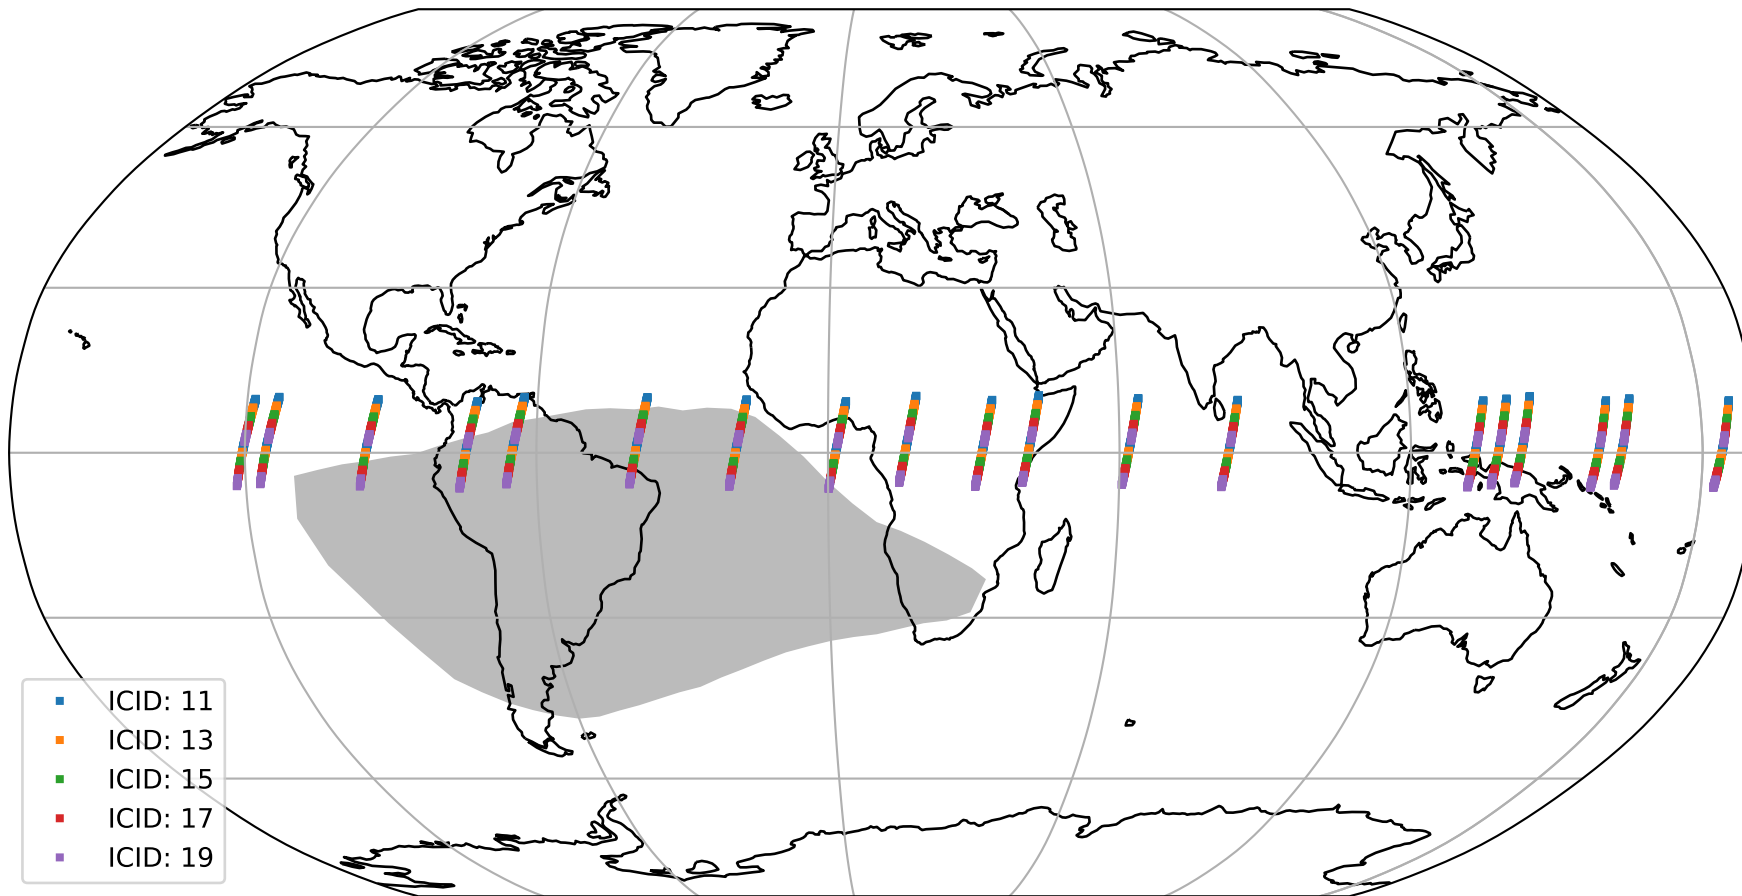

Tropomi SWIR offset (official)

orbits : 19 in [25387, 25432]
coverage : 2022-09-06 / 2022-09-10
median : 0.52595 V
spread : 0.035907 V
created : 2023-08-21T15:22:03

value detector map

Tropomi SWIR offset (official)

orbits : 19 in [25387, 25432]
coverage : 2022-09-06 / 2022-09-10
median : 29.153 μV
spread : 14.526 μV
created : 2023-08-21T15:22:04

Tropomi SWIR offset (official)

orbits : 19 in [25387, 25432]
coverage : 2022-09-06 / 2022-09-10
median : -0.061865 mV
spread : 0.3935 mV
created : 2023-08-21T15:22:04

value compared with SWIR offset CKD

Tropomi SWIR offset (official) ground-tracks of Sentinel-5P

orbits : 19 in [25387, 25432]
coverage : 2022-09-06 / 2022-09-10
created : 2023-08-21T15:22:04

Tropomi SWIR offset (official)

orbits : [2827, 25432]
coverage : 2018-04-30 / 2022-09-10
created : 2023-08-21T15:22:05

trend of detector median & temperatures