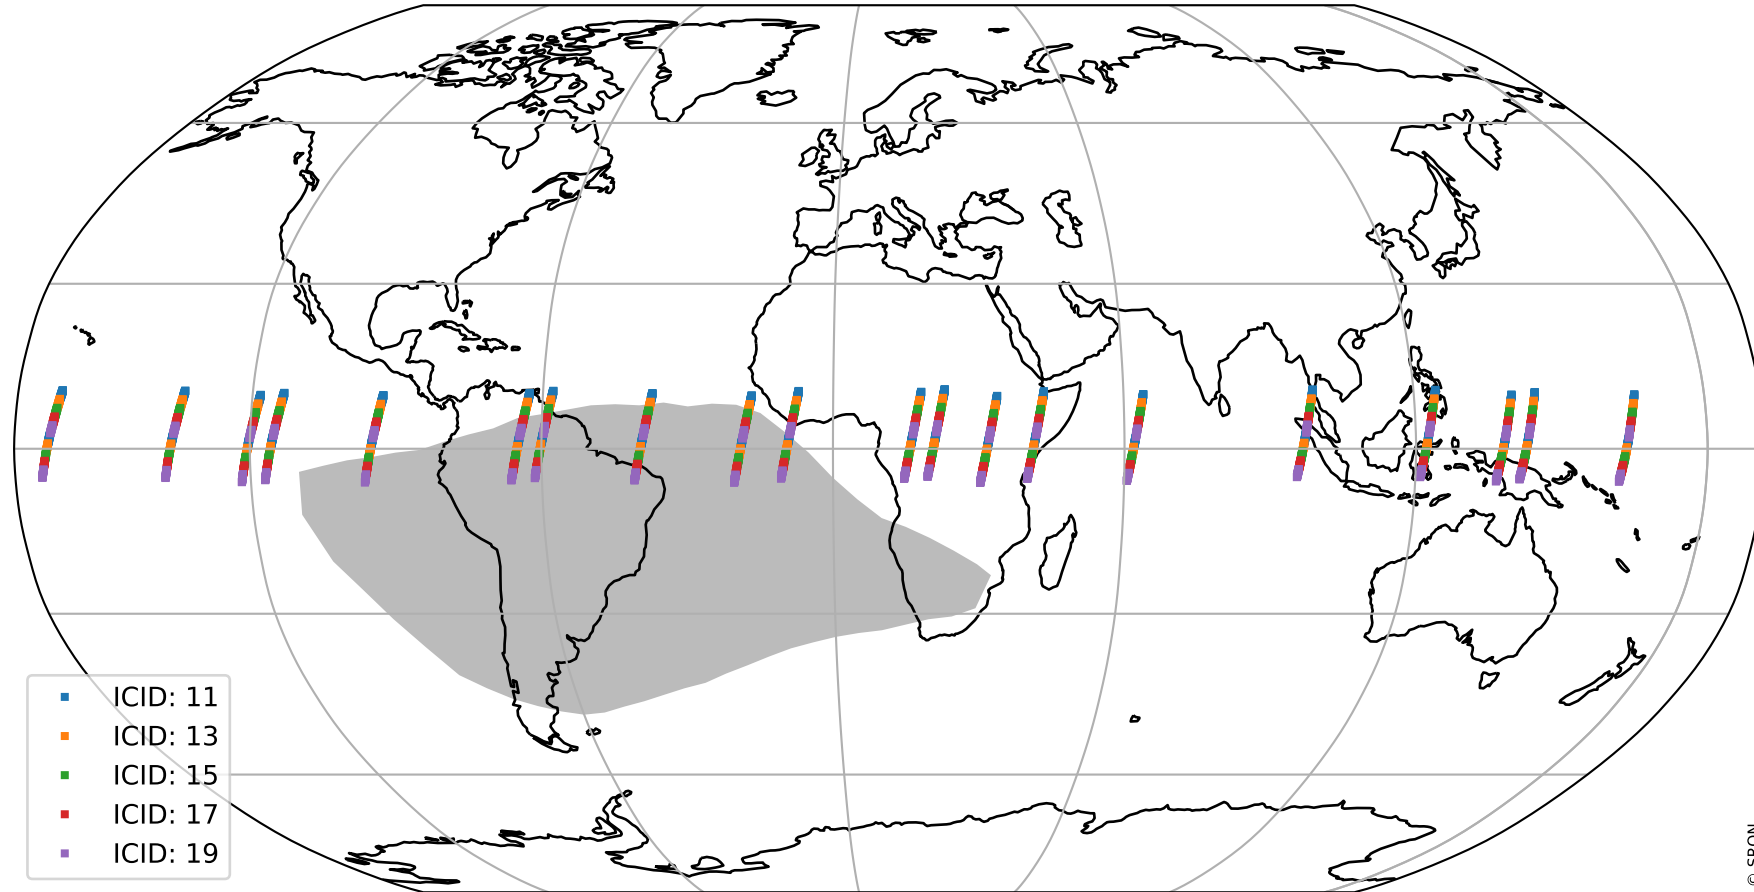

Tropomi SWIR offset (official)

orbits : 20 in [25402, 25447]
coverage : 2022-09-07 / 2022-09-11
median : 0.52594 V
spread : 0.035908 V
created : 2023-08-21T15:22:06

value detector map

Tropomi SWIR offset (official)

orbits : 20 in [25402, 25447]
coverage : 2022-09-07 / 2022-09-11
median : 29.983 μV
spread : 14.794 μV
created : 2023-08-21T15:22:06

Tropomi SWIR offset (official)

orbits : 20 in [25402, 25447]
coverage : 2022-09-07 / 2022-09-11
median : -0.070264 mV
spread : 0.39544 mV
created : 2023-08-21T15:22:07

value compared with SWIR offset CKD

Tropomi SWIR offset (official) ground-tracks of Sentinel-5P

orbits : 20 in [25402, 25447]
coverage : 2022-09-07 / 2022-09-11
created : 2023-08-21T15:22:07

Tropomi SWIR offset (official)

orbits : [2827, 25447]
coverage : 2018-04-30 / 2022-09-11
created : 2023-08-21T15:22:08

trend of detector median & temperatures