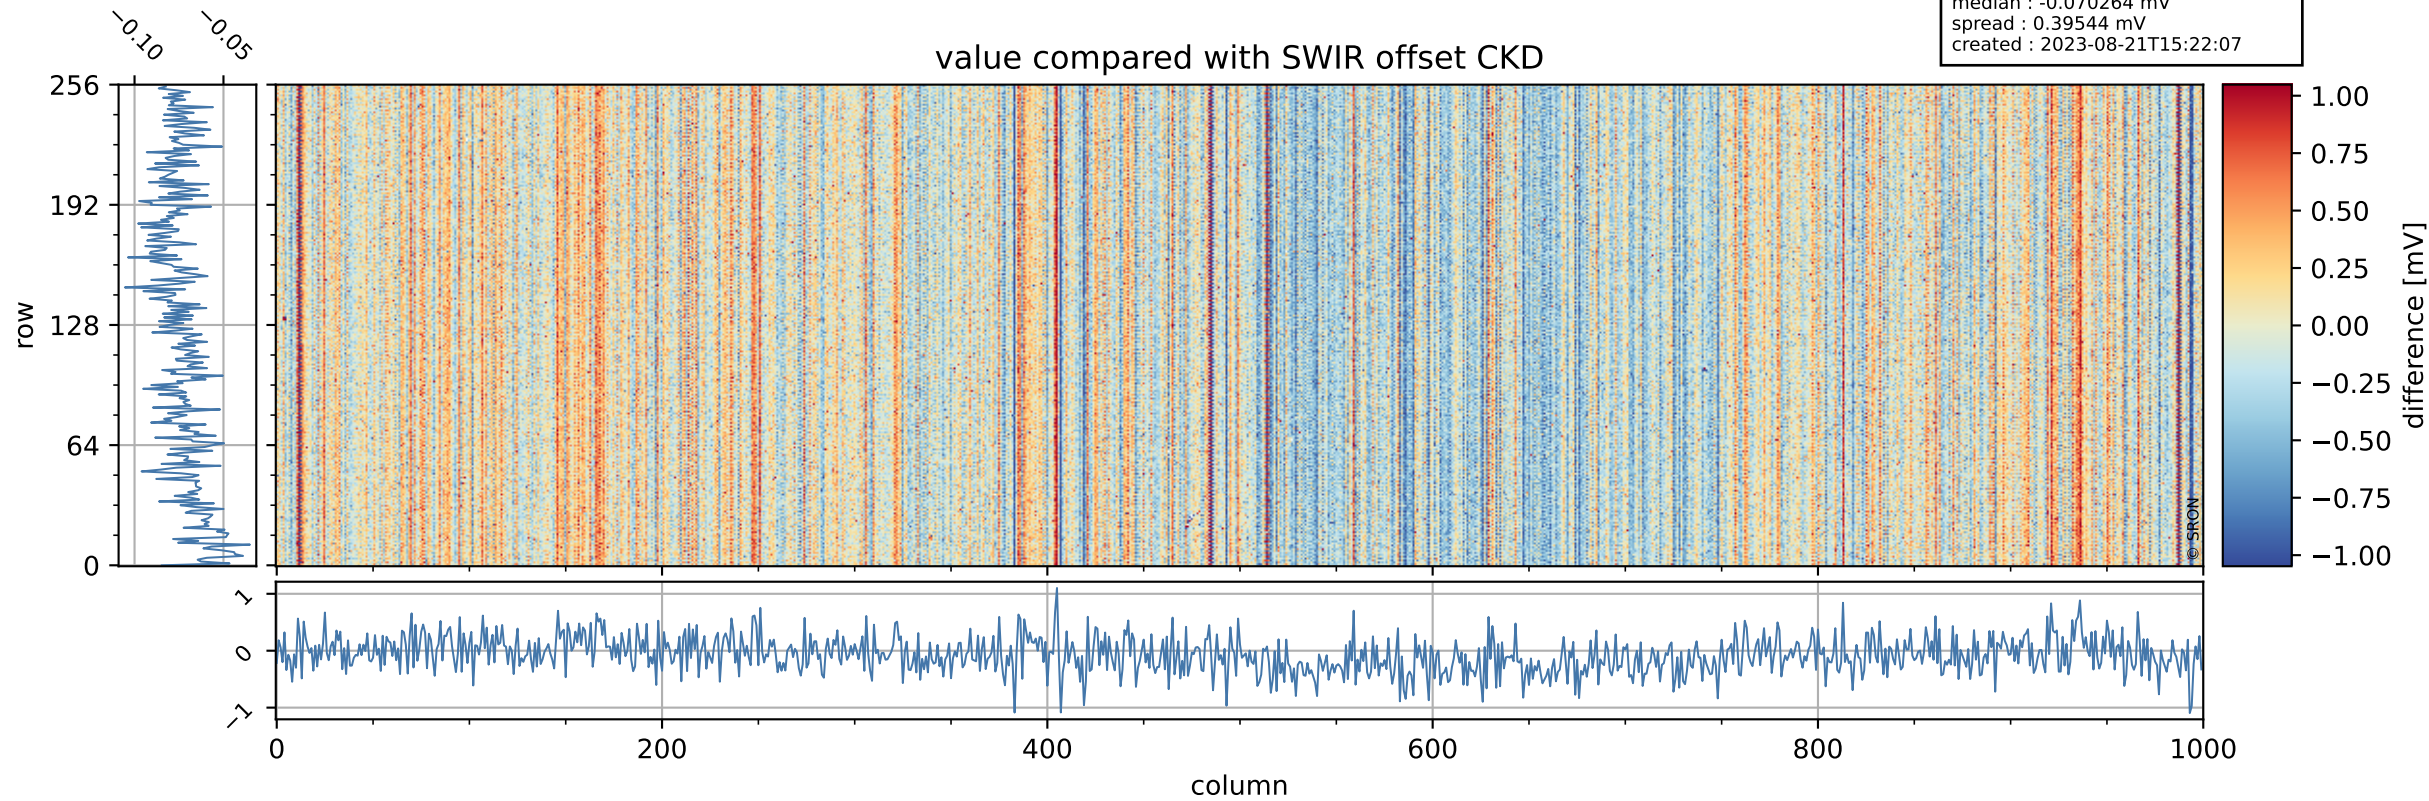

Tropomi SWIR offset (official)

orbits : 20 in [25402, 25447]
coverage : 2022-09-07 / 2022-09-11
median : 0.52594 V
spread : 0.035908 V
created : 2023-08-21T15:22:06

value detector map

Tropomi SWIR offset (official)

orbits : 20 in [25402, 25447]
coverage : 2022-09-07 / 2022-09-11
median : 29.983 μV
spread : 14.794 μV
created : 2023-08-21T15:22:06

Tropomi SWIR offset (official)

orbits : 20 in [25402, 25447]
coverage : 2022-09-07 / 2022-09-11
median : -0.070264 mV
spread : 0.39544 mV
created : 2023-08-21T15:22:07

value compared with SWIR offset CKD

Tropomi SWIR offset (official) ground-tracks of Sentinel-5P

orbits : 20 in [25402, 25447]
coverage : 2022-09-07 / 2022-09-11
created : 2023-08-21T15:22:07

Tropomi SWIR offset (official)

orbits : [2827, 25447]
coverage : 2018-04-30 / 2022-09-11
created : 2023-08-21T15:22:08

trend of detector median & temperatures