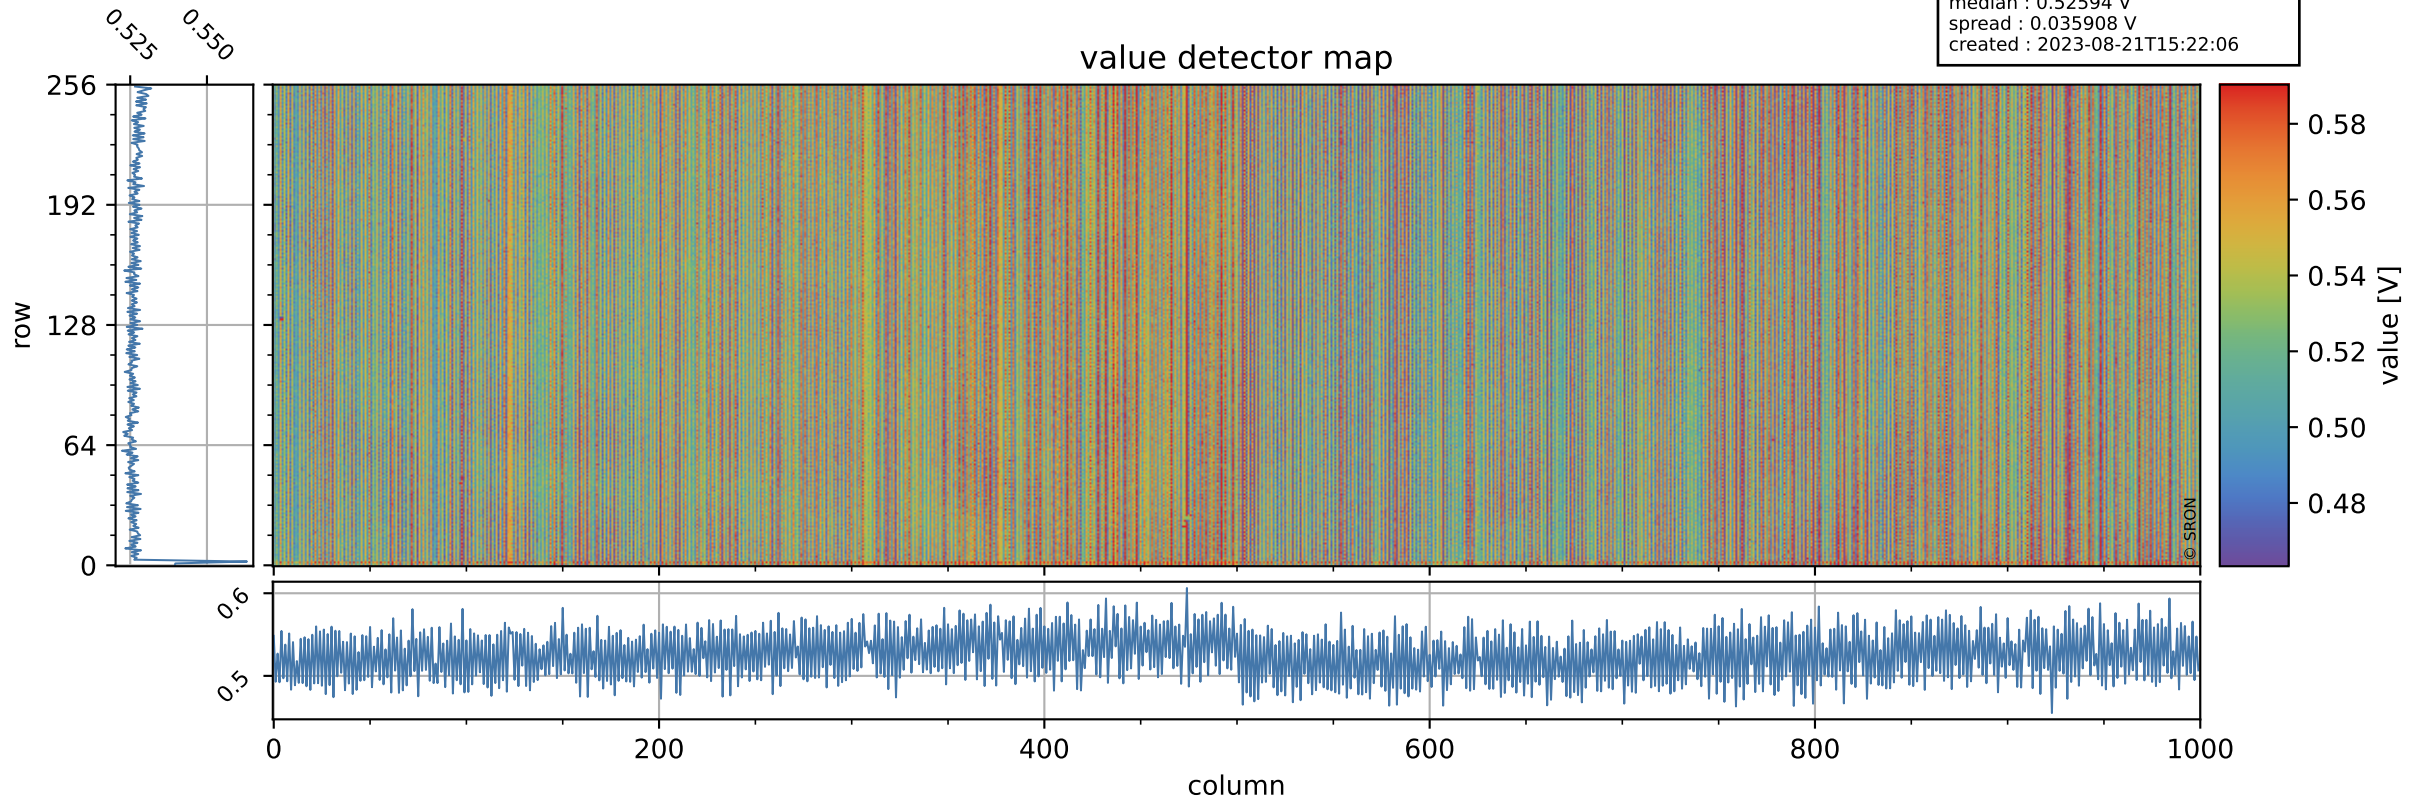

Tropomi SWIR offset (official)

orbits : 20 in [25402, 25447]
coverage : 2022-09-07 / 2022-09-11
median : 0.52594 V
spread : 0.035908 V
created : 2023-08-21T15:22:06

value detector map

Tropomi SWIR offset (official)

orbits : 20 in [25402, 25447]
coverage : 2022-09-07 / 2022-09-11
median : 29.983 μV
spread : 14.794 μV
created : 2023-08-21T15:22:06

Tropomi SWIR offset (official)

orbits : 20 in [25402, 25447]
coverage : 2022-09-07 / 2022-09-11
median : -0.070264 mV
spread : 0.39544 mV
created : 2023-08-21T15:22:07

value compared with SWIR offset CKD

Tropomi SWIR offset (official) ground-tracks of Sentinel-5P

orbits : 20 in [25402, 25447]
coverage : 2022-09-07 / 2022-09-11
created : 2023-08-21T15:22:07

Tropomi SWIR offset (official)

orbits : [2827, 25447]
coverage : 2018-04-30 / 2022-09-11
created : 2023-08-21T15:22:08

trend of detector median & temperatures