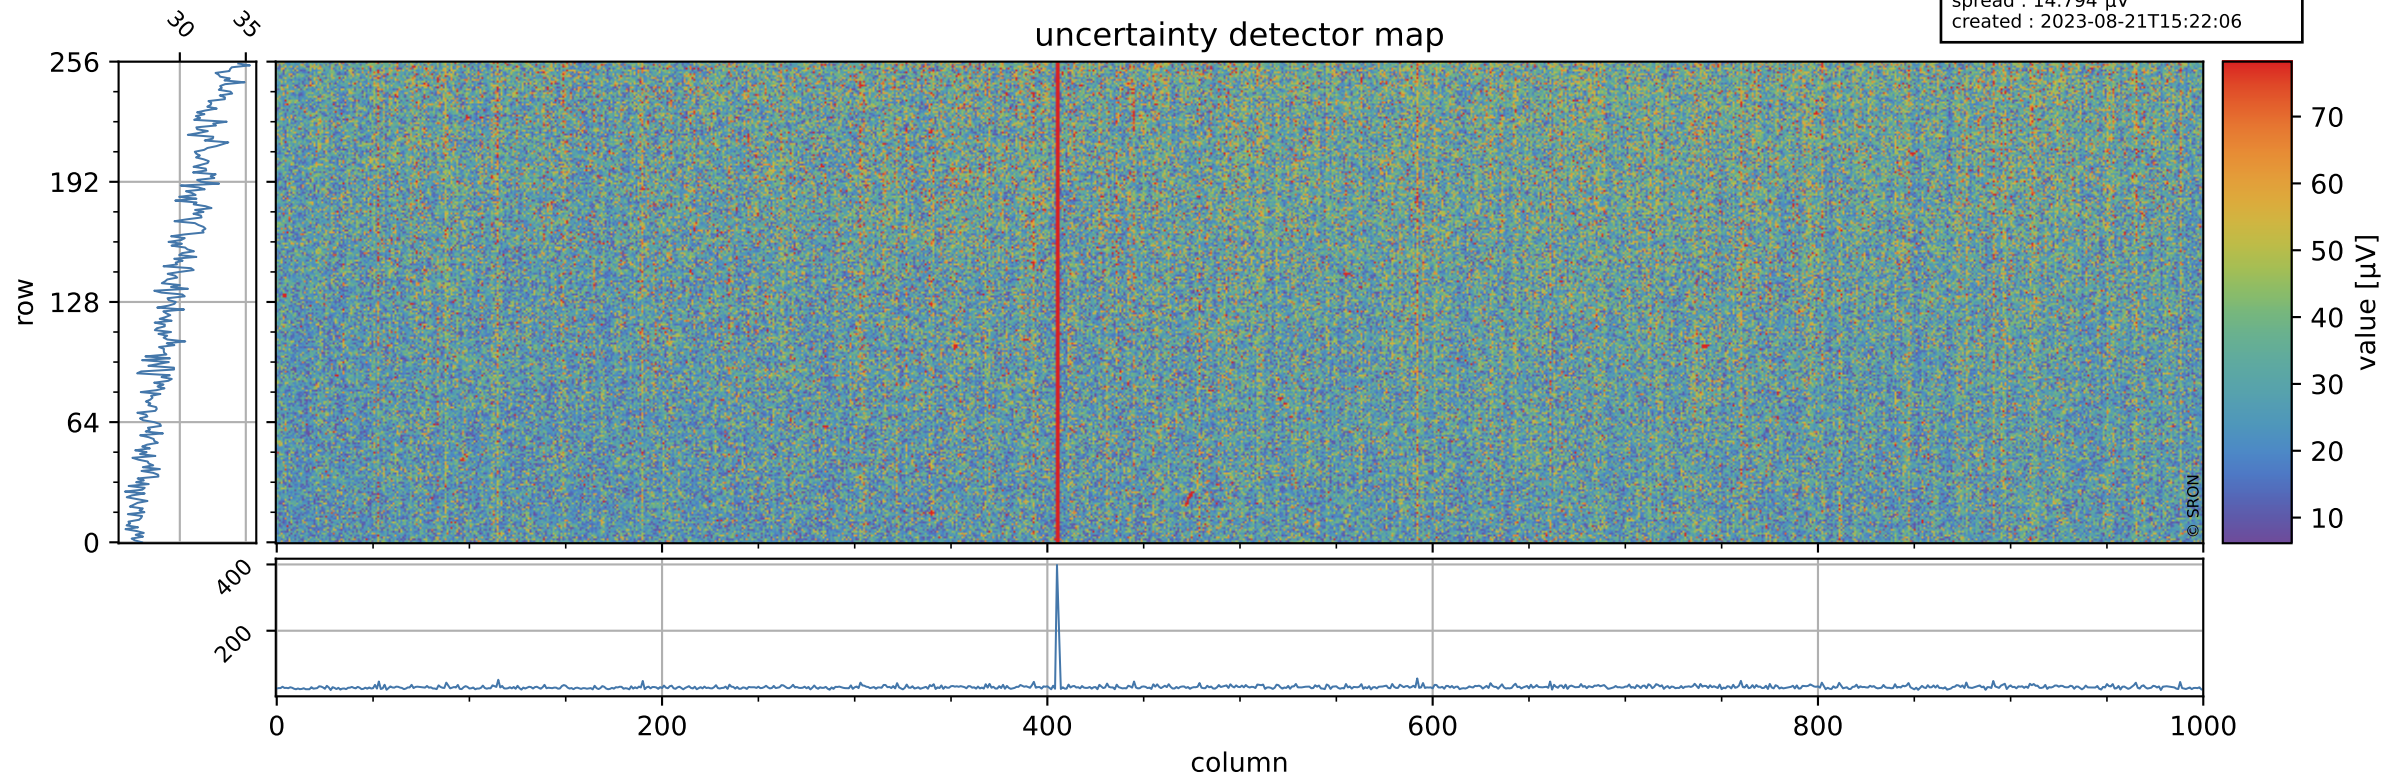

Tropomi SWIR offset (official)

orbits : 20 in [25402, 25447]
coverage : 2022-09-07 / 2022-09-11
median : 0.52594 V
spread : 0.035908 V
created : 2023-08-21T15:22:06

value detector map

Tropomi SWIR offset (official)

orbits : 20 in [25402, 25447]
coverage : 2022-09-07 / 2022-09-11
median : 29.983 μV
spread : 14.794 μV
created : 2023-08-21T15:22:06

Tropomi SWIR offset (official)

orbits : 20 in [25402, 25447]
coverage : 2022-09-07 / 2022-09-11
median : -0.070264 mV
spread : 0.39544 mV
created : 2023-08-21T15:22:07

value compared with SWIR offset CKD

Tropomi SWIR offset (official) ground-tracks of Sentinel-5P

orbits : 20 in [25402, 25447]
coverage : 2022-09-07 / 2022-09-11
created : 2023-08-21T15:22:07

Tropomi SWIR offset (official)

orbits : [2827, 25447]
coverage : 2018-04-30 / 2022-09-11
created : 2023-08-21T15:22:08

trend of detector median & temperatures