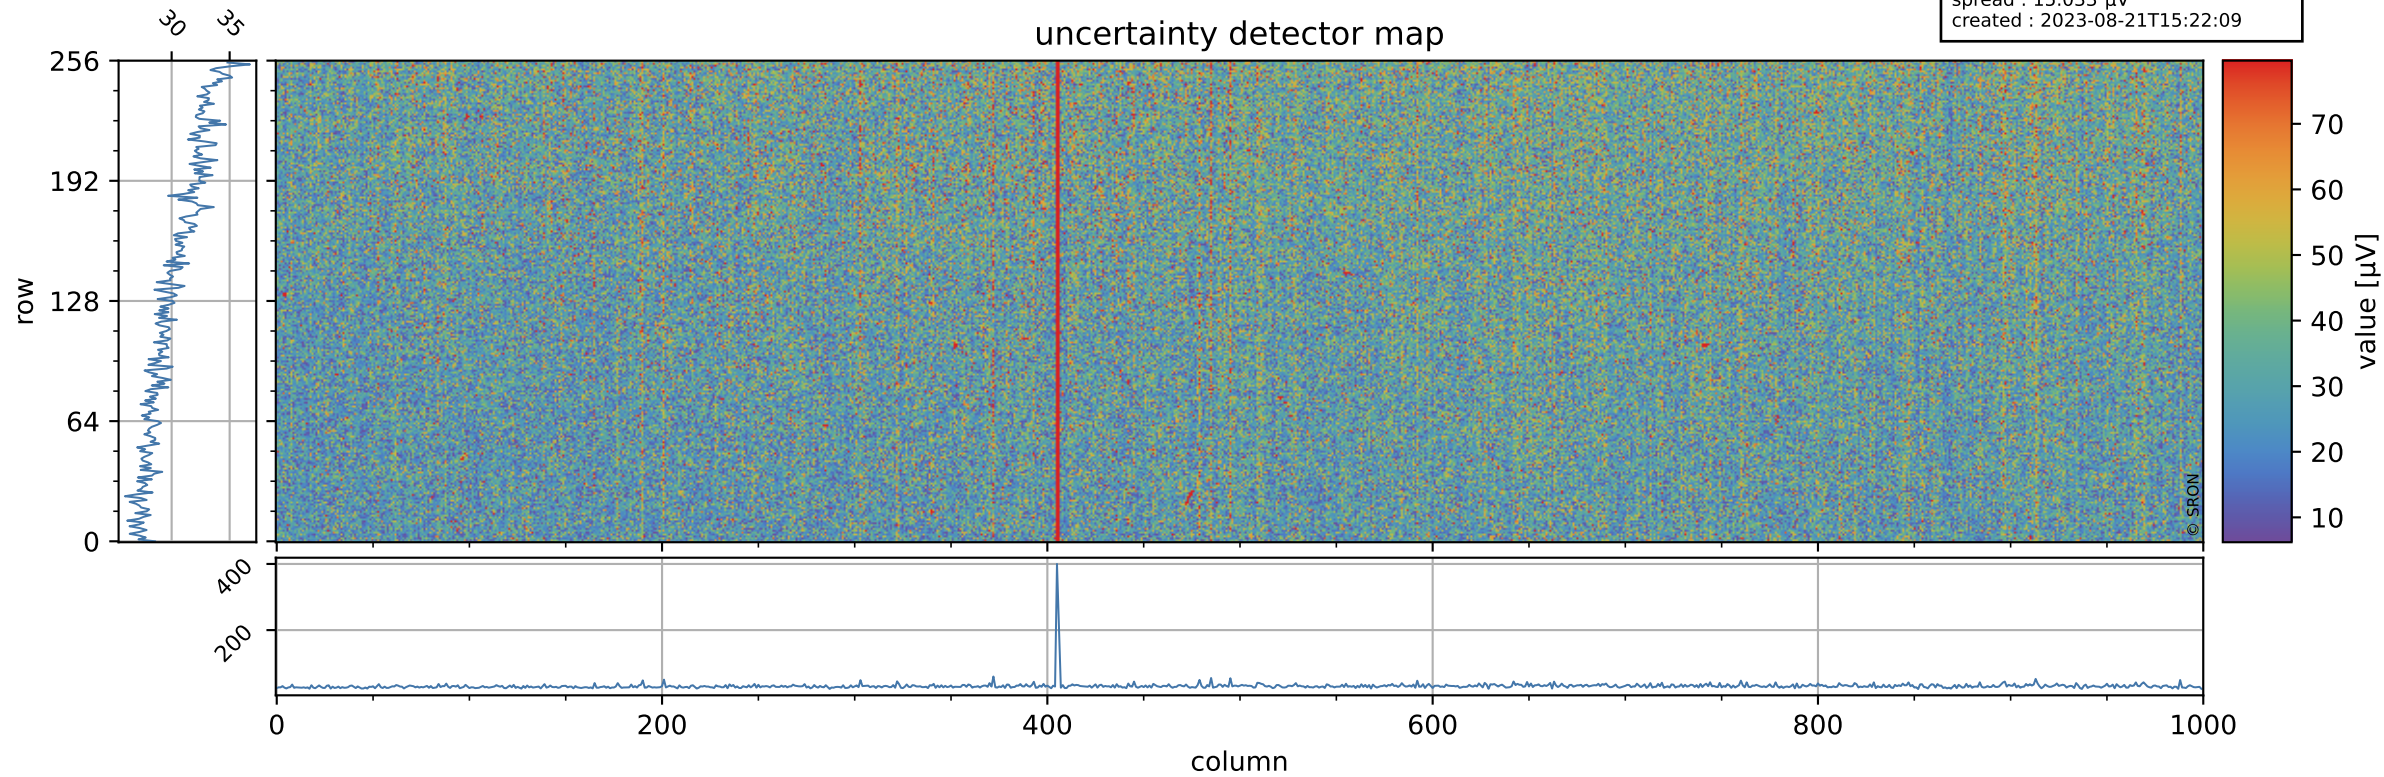

Tropomi SWIR offset (official)

orbits : 19 in [25417, 25462]
coverage : 2022-09-09 / 2022-09-12
median : 0.52594 V
spread : 0.035907 V
created : 2023-08-21T15:22:09

value detector map

Tropomi SWIR offset (official)

orbits : 19 in [25417, 25462]
coverage : 2022-09-09 / 2022-09-12
median : 30.503 μV
spread : 15.033 μV
created : 2023-08-21T15:22:09

Tropomi SWIR offset (official)

value compared with SWIR offset CKD

orbits : 19 in [25417, 25462]
coverage : 2022-09-09 / 2022-09-12
median : -0.071482 mV
spread : 0.39714 mV
created : 2023-08-21T15:22:09

Tropomi SWIR offset (official) ground-tracks of Sentinel-5P

orbits : 19 in [25417, 25462]
coverage : 2022-09-09 / 2022-09-12
created : 2023-08-21T15:22:10

Tropomi SWIR offset (official)

orbits : [2827, 25462]
coverage : 2018-04-30 / 2022-09-12
created : 2023-08-21T15:22:11

trend of detector median & temperatures