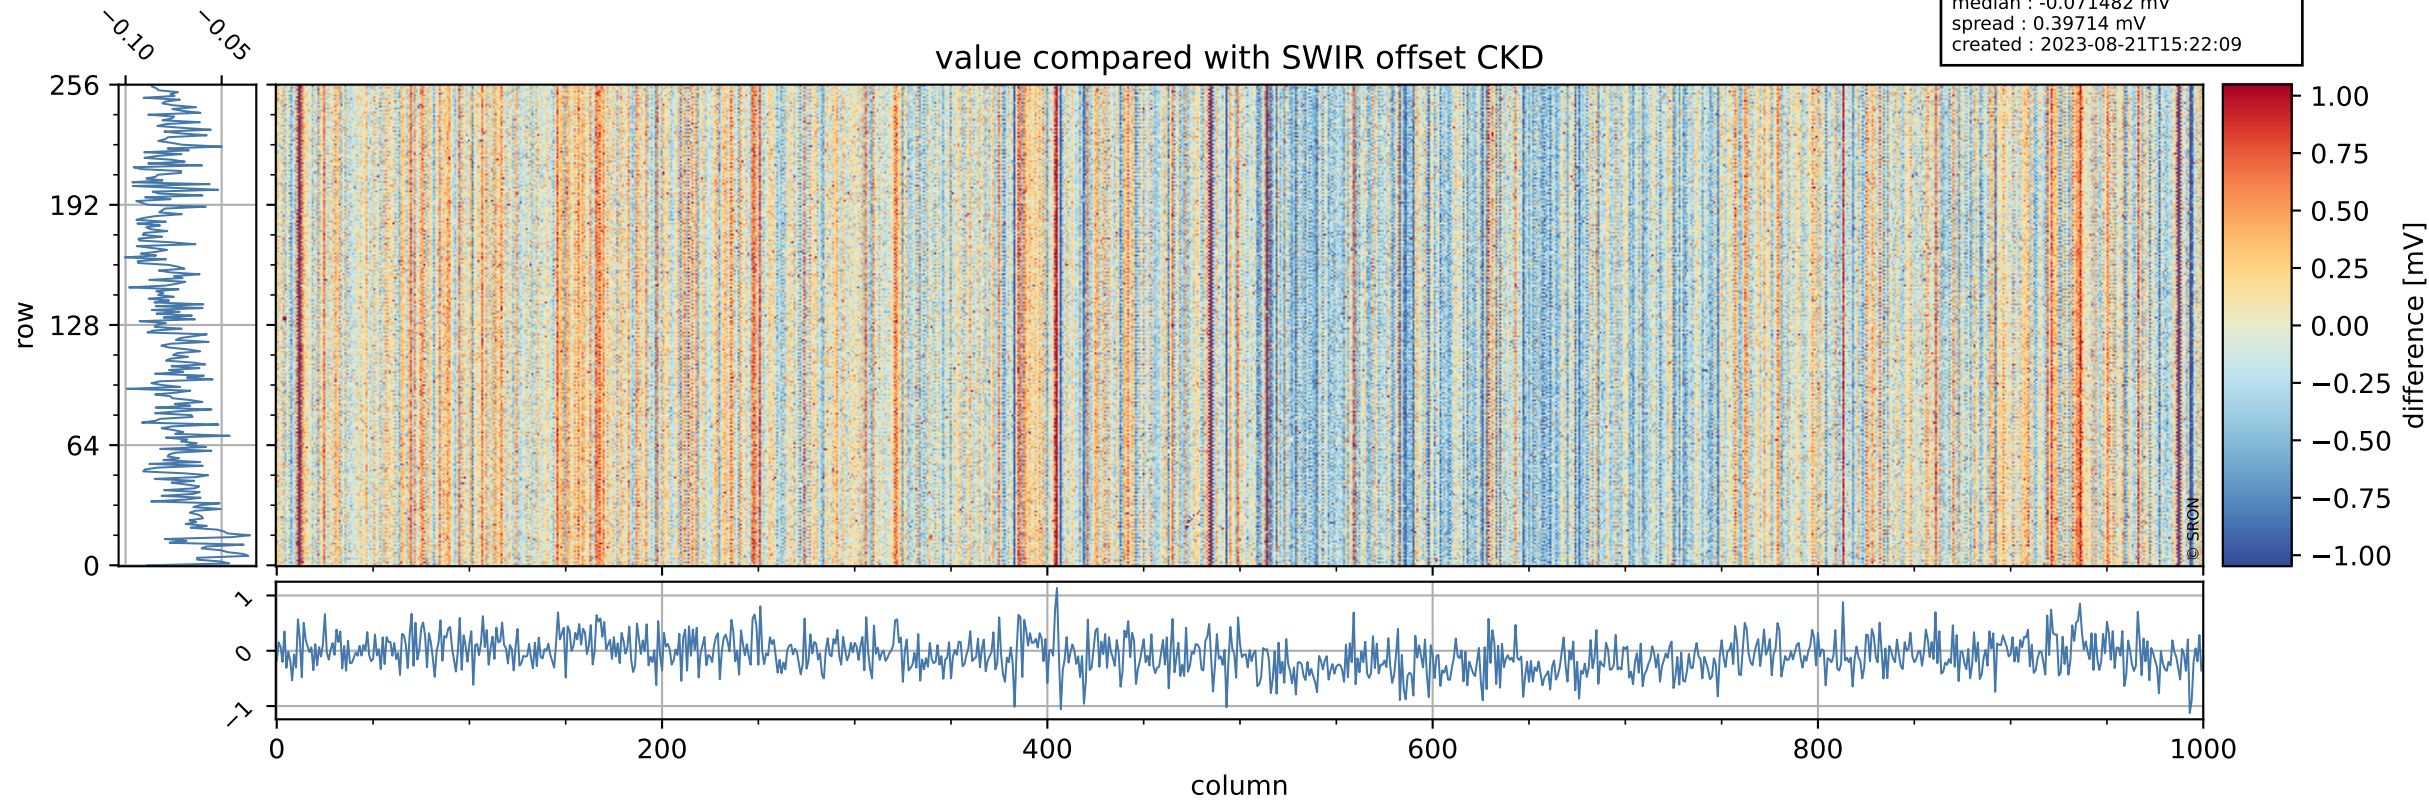

Tropomi SWIR offset (official)

orbits : 19 in [25417, 25462]
coverage : 2022-09-09 / 2022-09-12
median : 0.52594 V
spread : 0.035907 V
created : 2023-08-21T15:22:09

value detector map

Tropomi SWIR offset (official)

orbits : 19 in [25417, 25462]
coverage : 2022-09-09 / 2022-09-12
median : 30.503 μV
spread : 15.033 μV
created : 2023-08-21T15:22:09

Tropomi SWIR offset (official)

value compared with SWIR offset CKD

orbits : 19 in [25417, 25462]
coverage : 2022-09-09 / 2022-09-12
median : -0.071482 mV
spread : 0.39714 mV
created : 2023-08-21T15:22:09

Tropomi SWIR offset (official) ground-tracks of Sentinel-5P

orbits : 19 in [25417, 25462]
coverage : 2022-09-09 / 2022-09-12
created : 2023-08-21T15:22:10

Tropomi SWIR offset (official)

orbits : [2827, 25462]
coverage : 2018-04-30 / 2022-09-12
created : 2023-08-21T15:22:11

trend of detector median & temperatures