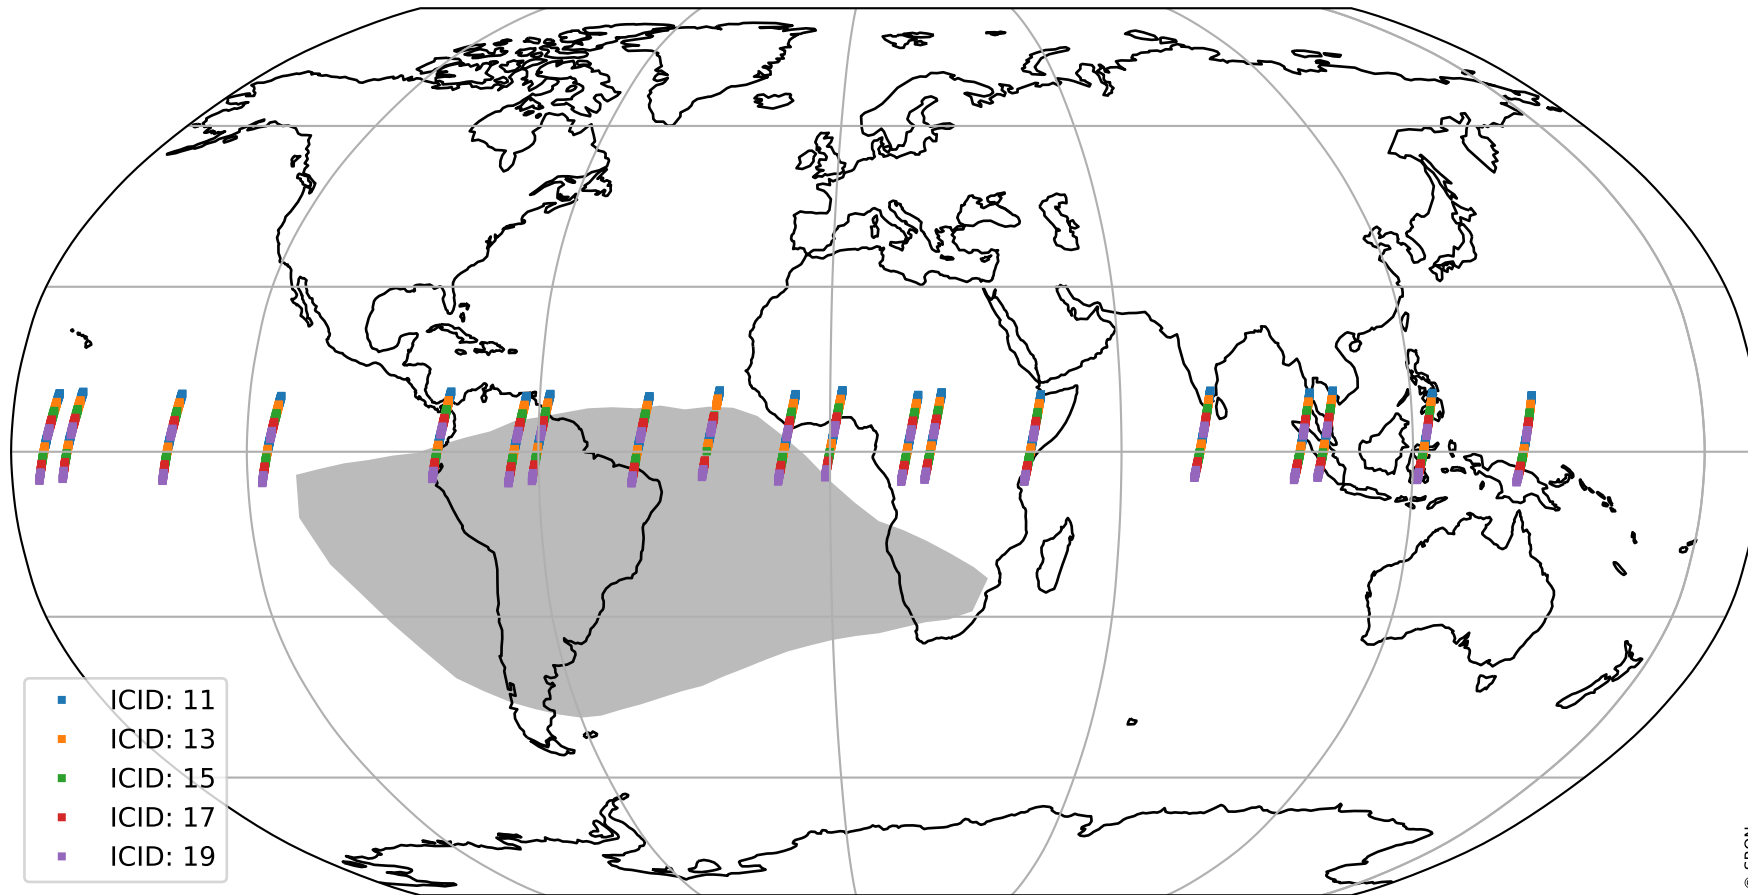

Tropomi SWIR offset (official)

orbits : 19 in [25417, 25462]
coverage : 2022-09-09 / 2022-09-12
median : 0.52594 V
spread : 0.035907 V
created : 2023-08-21T15:22:09

value detector map

Tropomi SWIR offset (official)

orbits : 19 in [25417, 25462]
coverage : 2022-09-09 / 2022-09-12
median : 30.503 μV
spread : 15.033 μV
created : 2023-08-21T15:22:09

Tropomi SWIR offset (official)

value compared with SWIR offset CKD

orbits : 19 in [25417, 25462]
coverage : 2022-09-09 / 2022-09-12
median : -0.071482 mV
spread : 0.39714 mV
created : 2023-08-21T15:22:09

Tropomi SWIR offset (official) ground-tracks of Sentinel-5P

orbits : 19 in [25417, 25462]
coverage : 2022-09-09 / 2022-09-12
created : 2023-08-21T15:22:10

Tropomi SWIR offset (official)

orbits : [2827, 25462]
coverage : 2018-04-30 / 2022-09-12
created : 2023-08-21T15:22:11

trend of detector median & temperatures