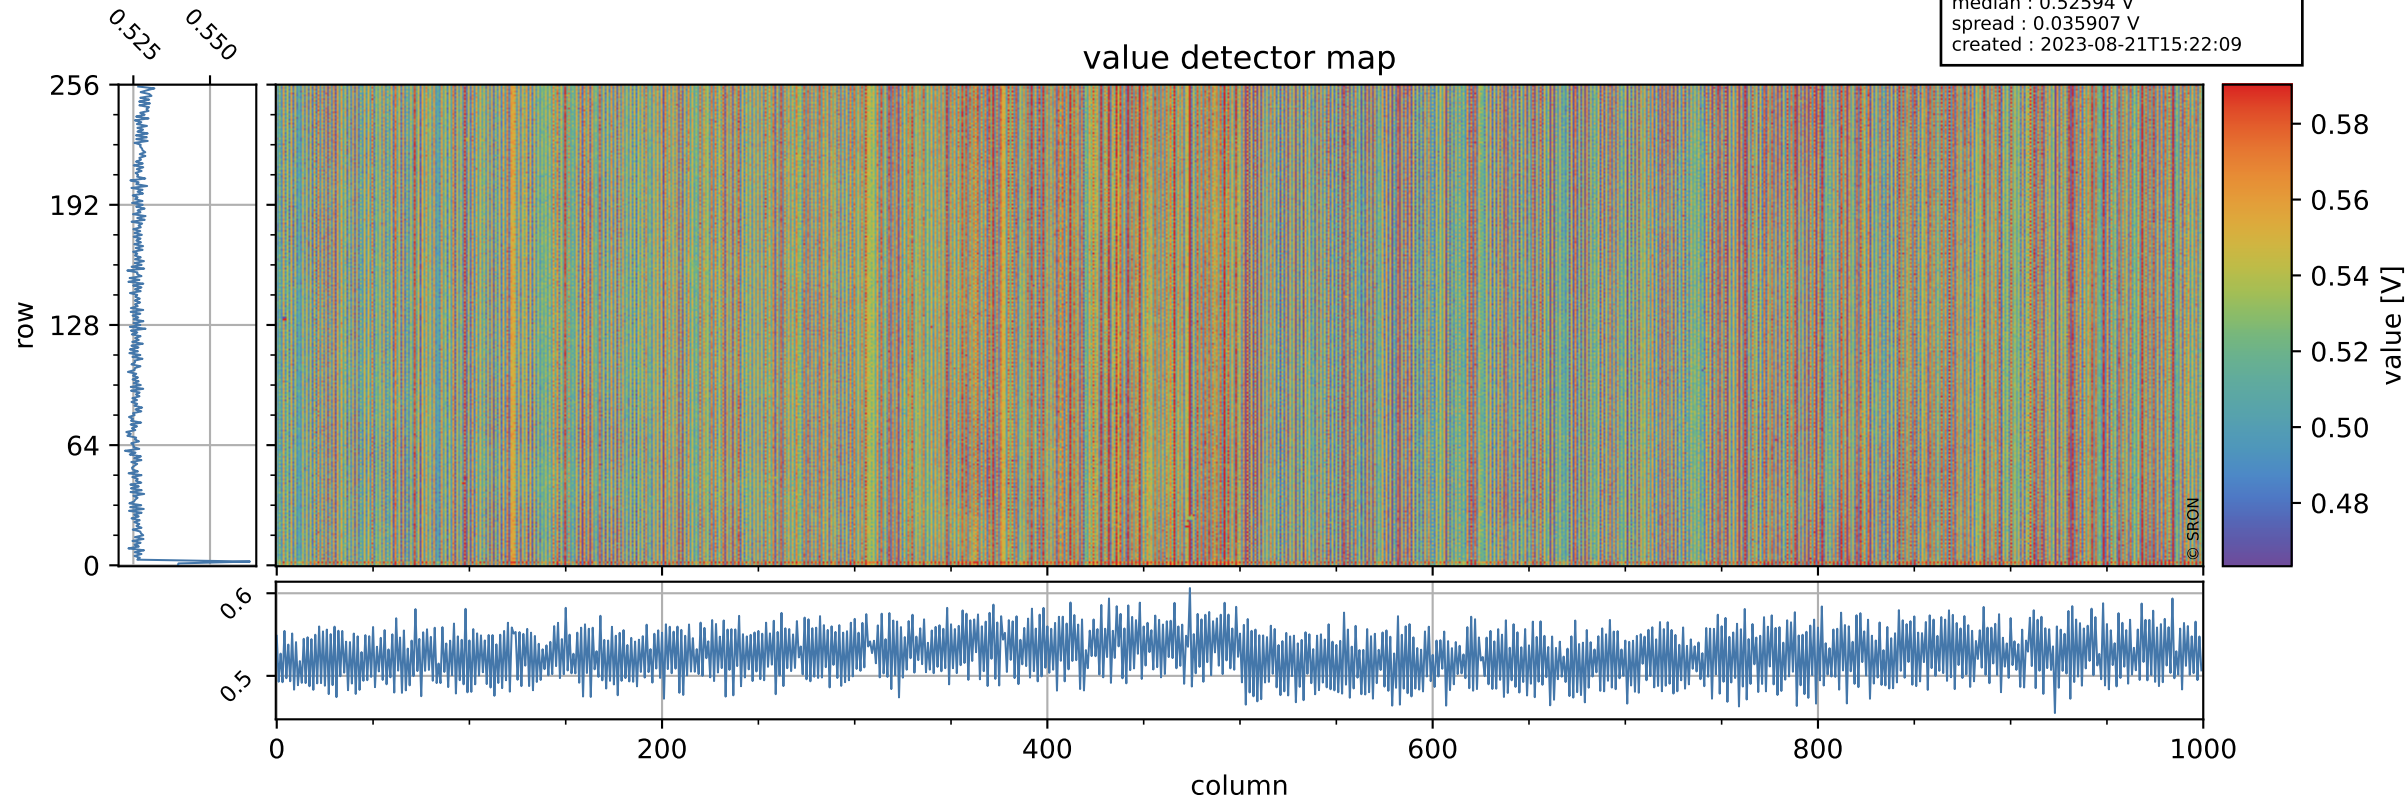

Tropomi SWIR offset (official)

orbits : 19 in [25417, 25462]
coverage : 2022-09-09 / 2022-09-12
median : 0.52594 V
spread : 0.035907 V
created : 2023-08-21T15:22:09

value detector map

Tropomi SWIR offset (official)

orbits : 19 in [25417, 25462]
coverage : 2022-09-09 / 2022-09-12
median : 30.503 μV
spread : 15.033 μV
created : 2023-08-21T15:22:09

Tropomi SWIR offset (official)

value compared with SWIR offset CKD

orbits : 19 in [25417, 25462]
coverage : 2022-09-09 / 2022-09-12
median : -0.071482 mV
spread : 0.39714 mV
created : 2023-08-21T15:22:09

Tropomi SWIR offset (official) ground-tracks of Sentinel-5P

orbits : 19 in [25417, 25462]
coverage : 2022-09-09 / 2022-09-12
created : 2023-08-21T15:22:10

Tropomi SWIR offset (official)

orbits : [2827, 25462]
coverage : 2018-04-30 / 2022-09-12
created : 2023-08-21T15:22:11

trend of detector median & temperatures