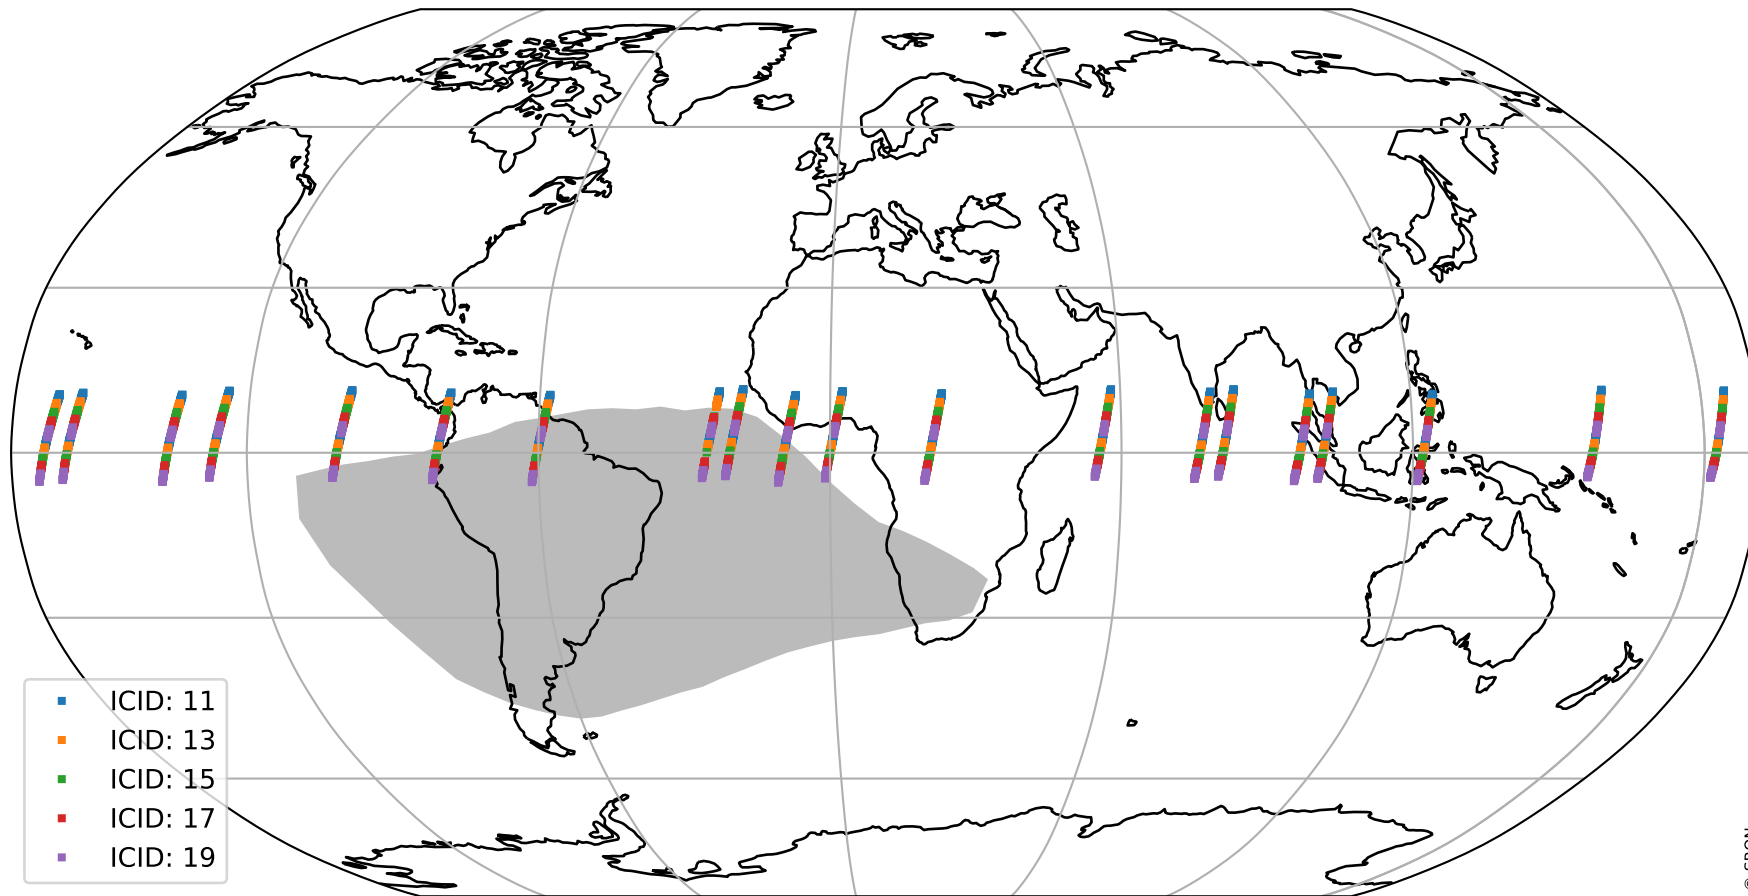

Tropomi SWIR offset (official)

orbits : 20 in [25432, 25477]
coverage : 2022-09-10 / 2022-09-13
median : 0.52594 V
spread : 0.035906 V
created : 2023-08-21T15:22:12

value detector map

Tropomi SWIR offset (official)

orbits : 20 in [25432, 25477]
coverage : 2022-09-10 / 2022-09-13
median : 29.94 μV
spread : 14.867 μV
created : 2023-08-21T15:22:12

Tropomi SWIR offset (official)

value compared with SWIR offset CKD

orbits : 20 in [25432, 25477]
coverage : 2022-09-10 / 2022-09-13
median : -0.070232 mV
spread : 0.39761 mV
created : 2023-08-21T15:22:13

Tropomi SWIR offset (official) ground-tracks of Sentinel-5P

orbits : 20 in [25432, 25477]
coverage : 2022-09-10 / 2022-09-13
created : 2023-08-21T15:22:13

Tropomi SWIR offset (official)

orbits : [2827, 25477]
coverage : 2018-04-30 / 2022-09-13
created : 2023-08-21T15:22:13

trend of detector median & temperatures