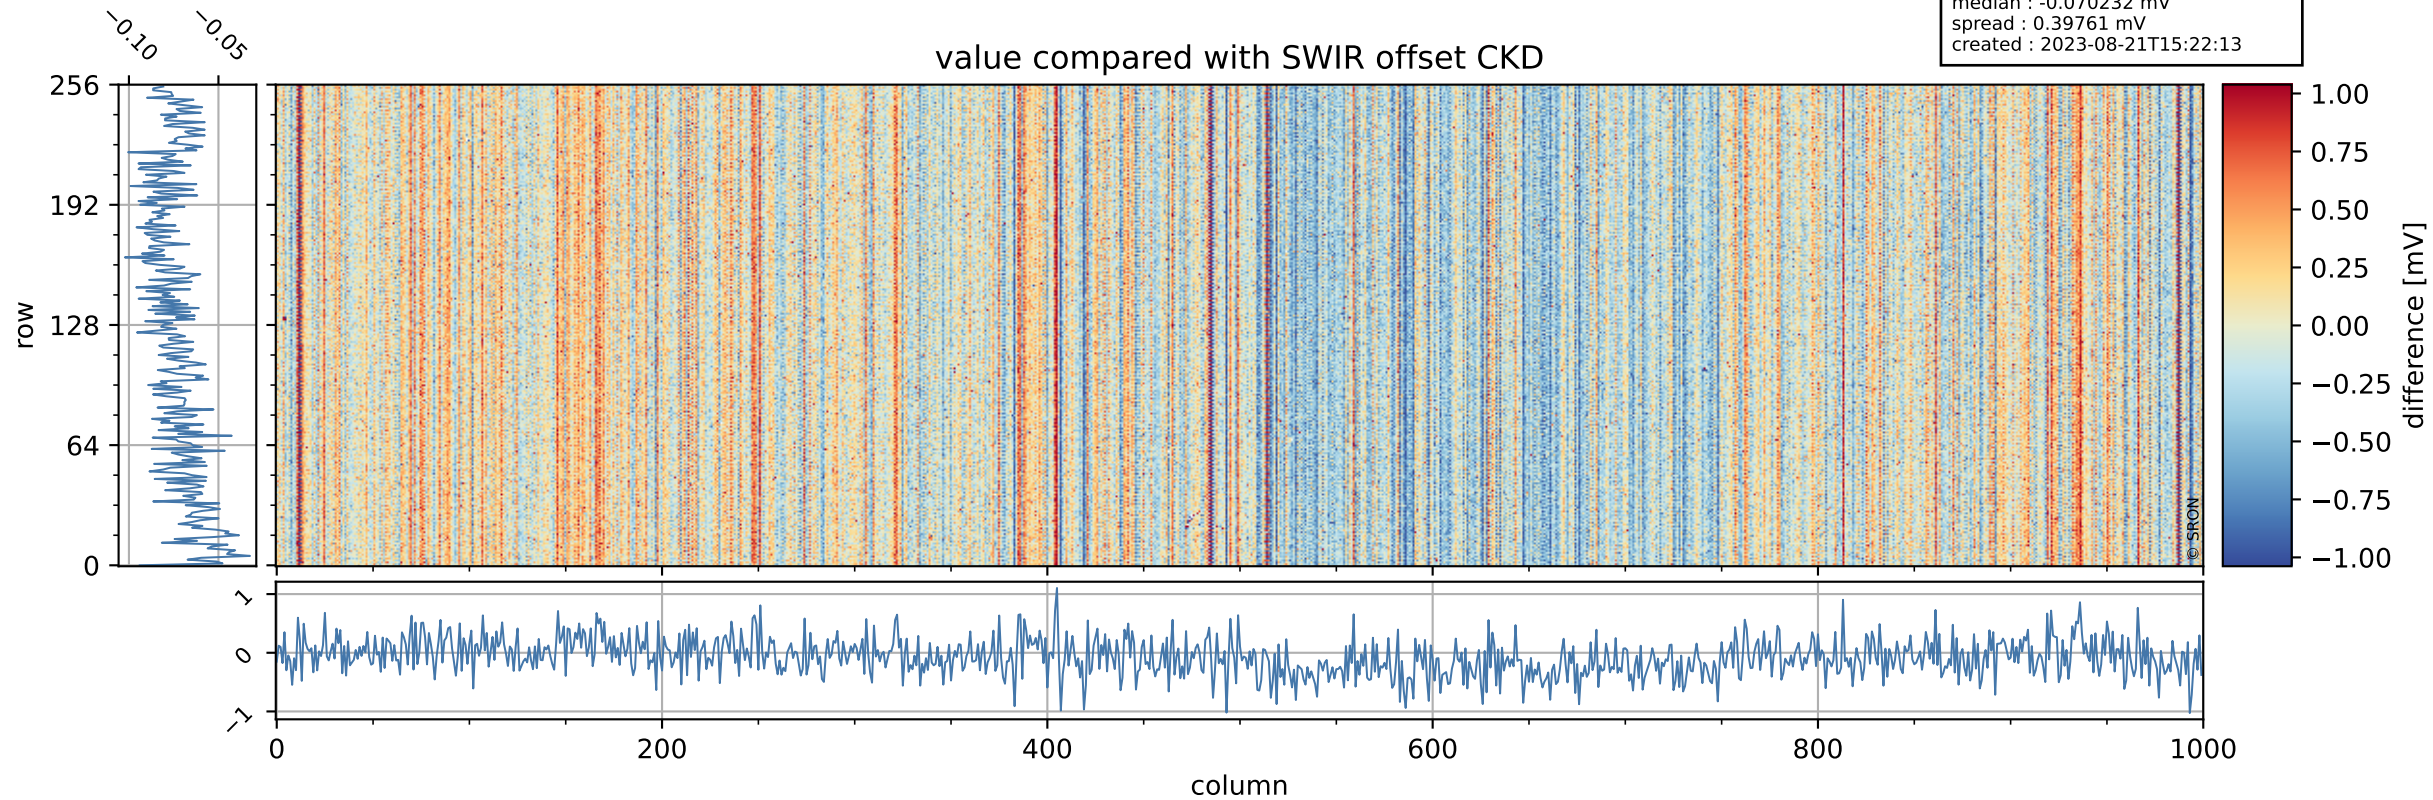

Tropomi SWIR offset (official)

orbits : 20 in [25432, 25477]
coverage : 2022-09-10 / 2022-09-13
median : 0.52594 V
spread : 0.035906 V
created : 2023-08-21T15:22:12

value detector map

Tropomi SWIR offset (official)

orbits : 20 in [25432, 25477]
coverage : 2022-09-10 / 2022-09-13
median : 29.94 μV
spread : 14.867 μV
created : 2023-08-21T15:22:12

Tropomi SWIR offset (official)

value compared with SWIR offset CKD

orbits : 20 in [25432, 25477]
coverage : 2022-09-10 / 2022-09-13
median : -0.070232 mV
spread : 0.39761 mV
created : 2023-08-21T15:22:13

Tropomi SWIR offset (official) ground-tracks of Sentinel-5P

orbits : 20 in [25432, 25477]
coverage : 2022-09-10 / 2022-09-13
created : 2023-08-21T15:22:13

Tropomi SWIR offset (official)

orbits : [2827, 25477]
coverage : 2018-04-30 / 2022-09-13
created : 2023-08-21T15:22:13

trend of detector median & temperatures