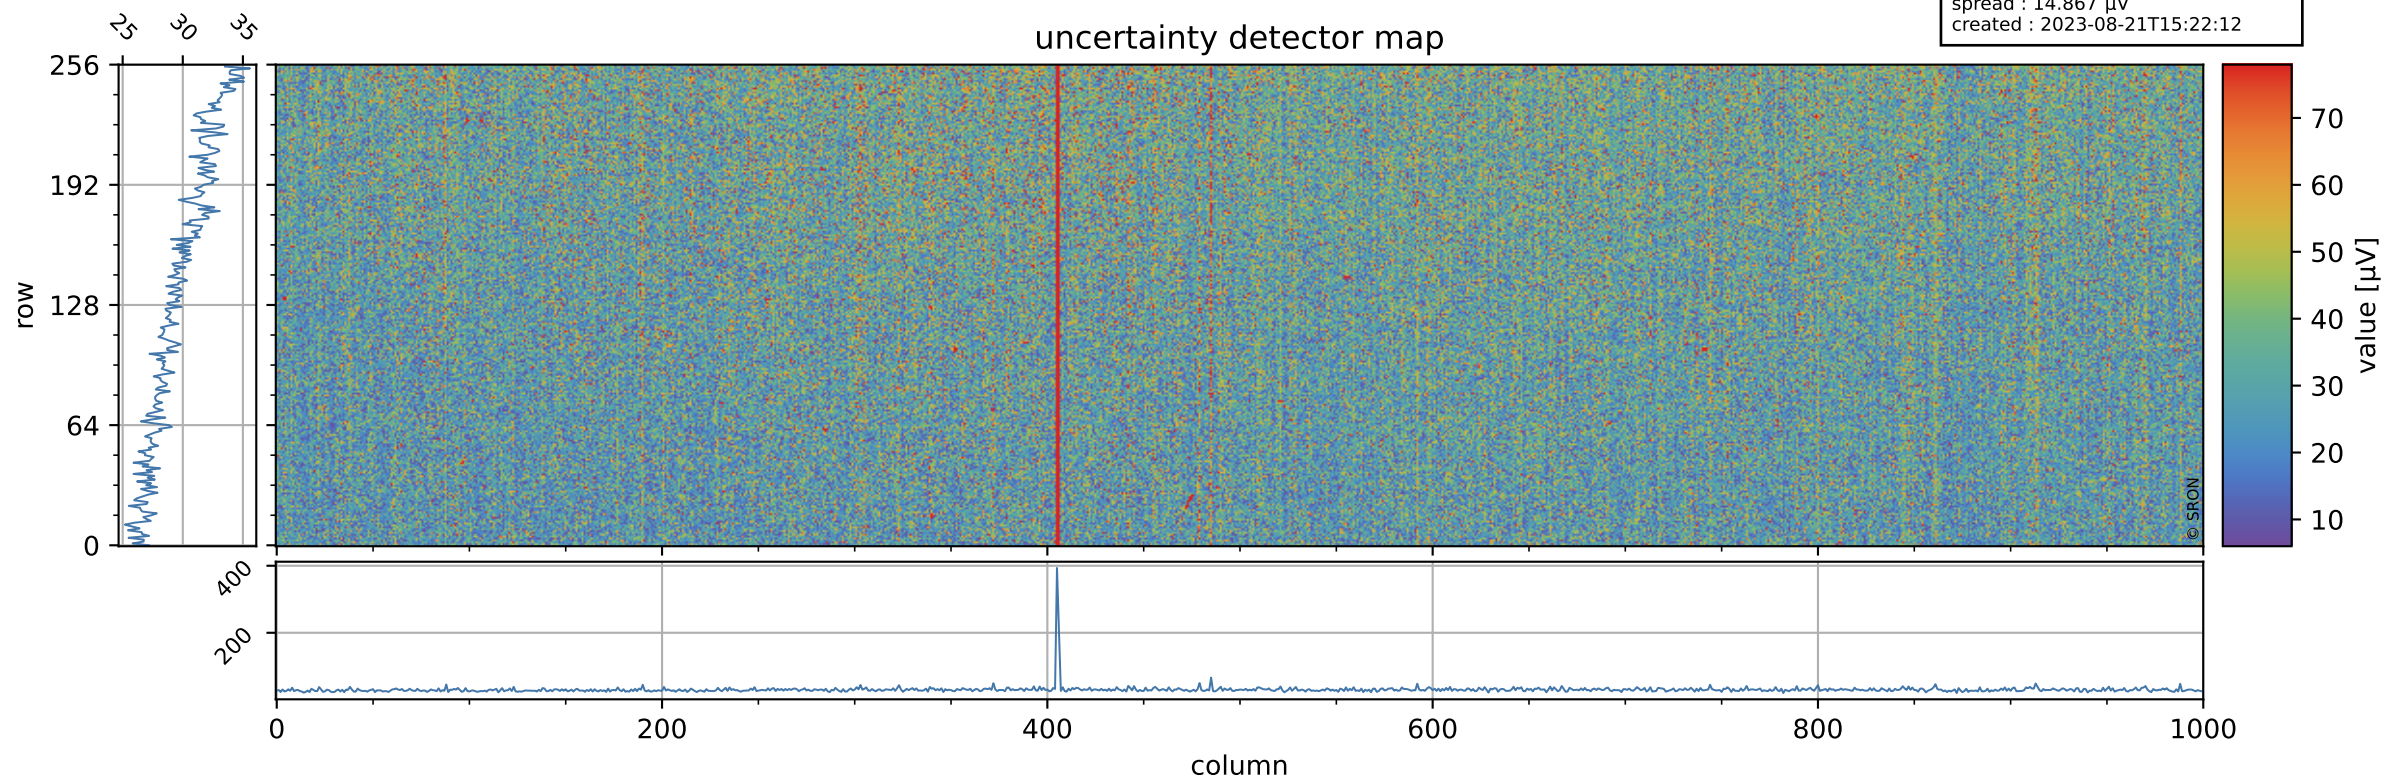

Tropomi SWIR offset (official)

orbits : 20 in [25432, 25477]
coverage : 2022-09-10 / 2022-09-13
median : 0.52594 V
spread : 0.035906 V
created : 2023-08-21T15:22:12

value detector map

Tropomi SWIR offset (official)

orbits : 20 in [25432, 25477]
coverage : 2022-09-10 / 2022-09-13
median : 29.94 μV
spread : 14.867 μV
created : 2023-08-21T15:22:12

Tropomi SWIR offset (official)

value compared with SWIR offset CKD

orbits : 20 in [25432, 25477]
coverage : 2022-09-10 / 2022-09-13
median : -0.070232 mV
spread : 0.39761 mV
created : 2023-08-21T15:22:13

Tropomi SWIR offset (official) ground-tracks of Sentinel-5P

orbits : 20 in [25432, 25477]
coverage : 2022-09-10 / 2022-09-13
created : 2023-08-21T15:22:13

Tropomi SWIR offset (official)

orbits : [2827, 25477]
coverage : 2018-04-30 / 2022-09-13
created : 2023-08-21T15:22:13

trend of detector median & temperatures