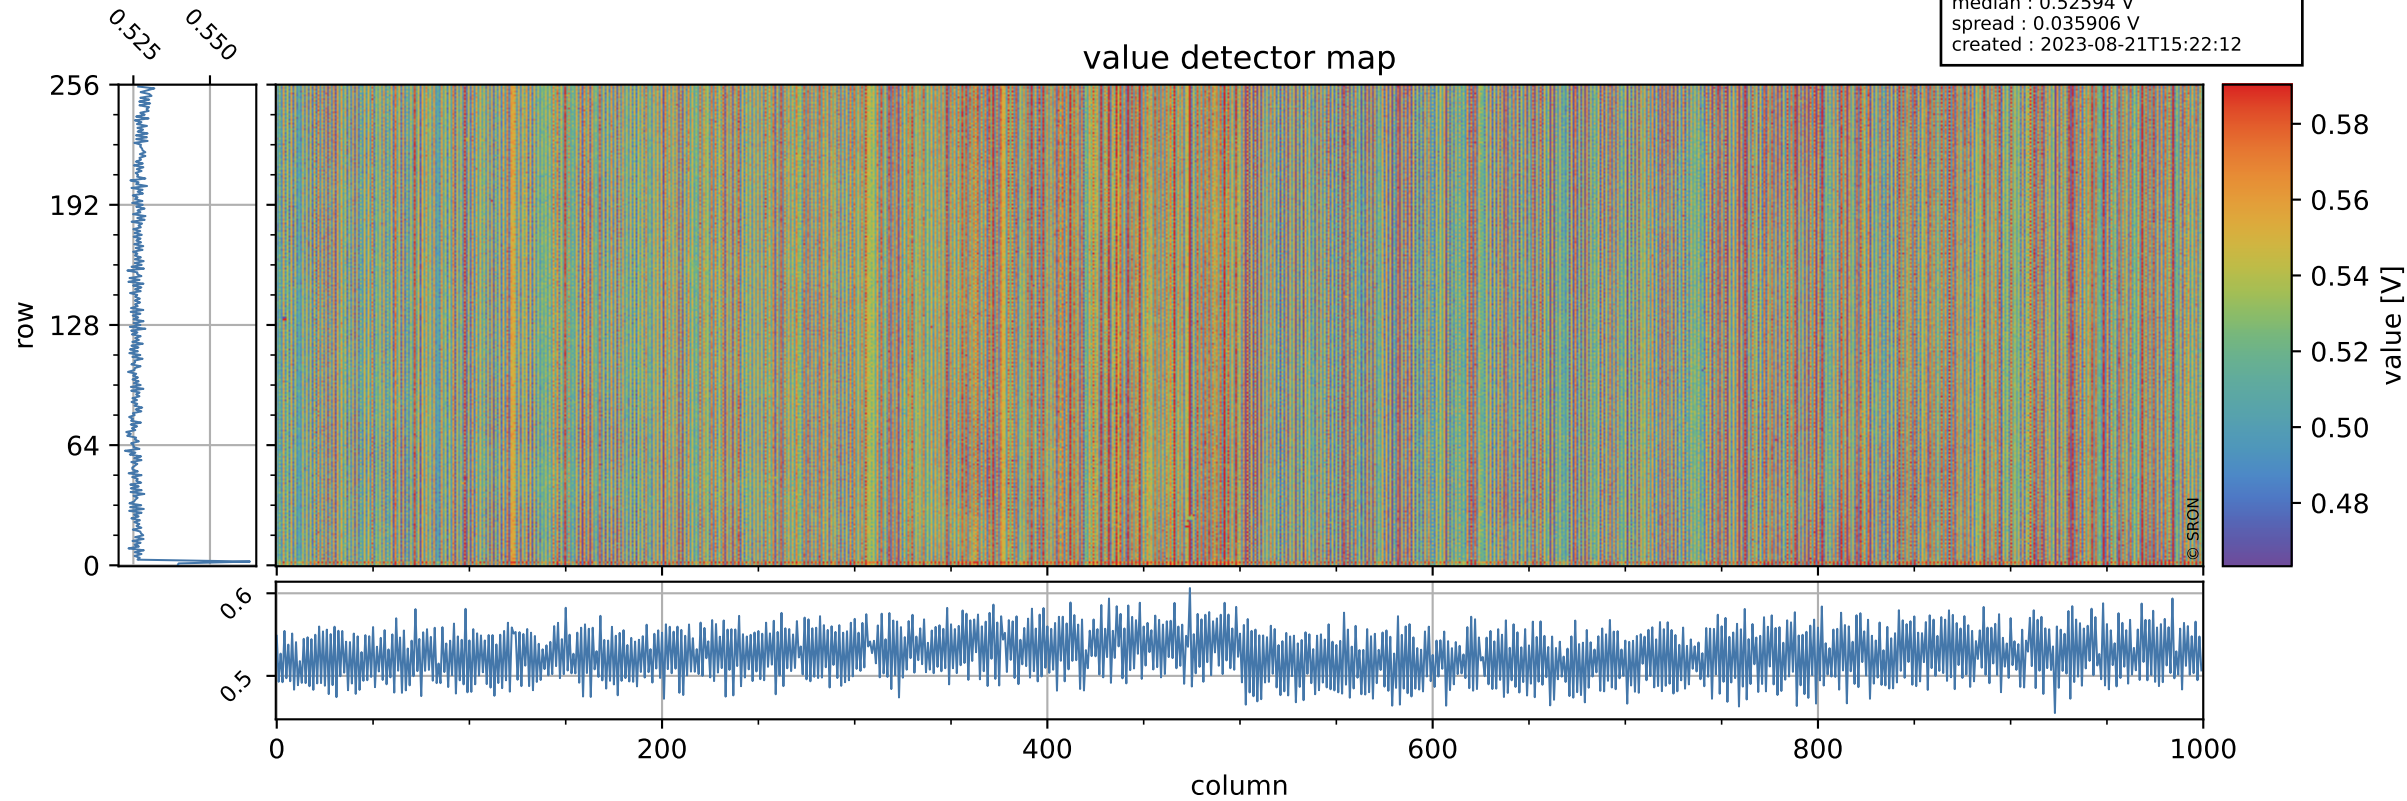

Tropomi SWIR offset (official)

orbits : 20 in [25432, 25477]
coverage : 2022-09-10 / 2022-09-13
median : 0.52594 V
spread : 0.035906 V
created : 2023-08-21T15:22:12

value detector map

Tropomi SWIR offset (official)

orbits : 20 in [25432, 25477]
coverage : 2022-09-10 / 2022-09-13
median : 29.94 μV
spread : 14.867 μV
created : 2023-08-21T15:22:12

Tropomi SWIR offset (official)

value compared with SWIR offset CKD

orbits : 20 in [25432, 25477]
coverage : 2022-09-10 / 2022-09-13
median : -0.070232 mV
spread : 0.39761 mV
created : 2023-08-21T15:22:13

Tropomi SWIR offset (official) ground-tracks of Sentinel-5P

orbits : 20 in [25432, 25477]
coverage : 2022-09-10 / 2022-09-13
created : 2023-08-21T15:22:13

Tropomi SWIR offset (official)

orbits : [2827, 25477]
coverage : 2018-04-30 / 2022-09-13
created : 2023-08-21T15:22:13

trend of detector median & temperatures