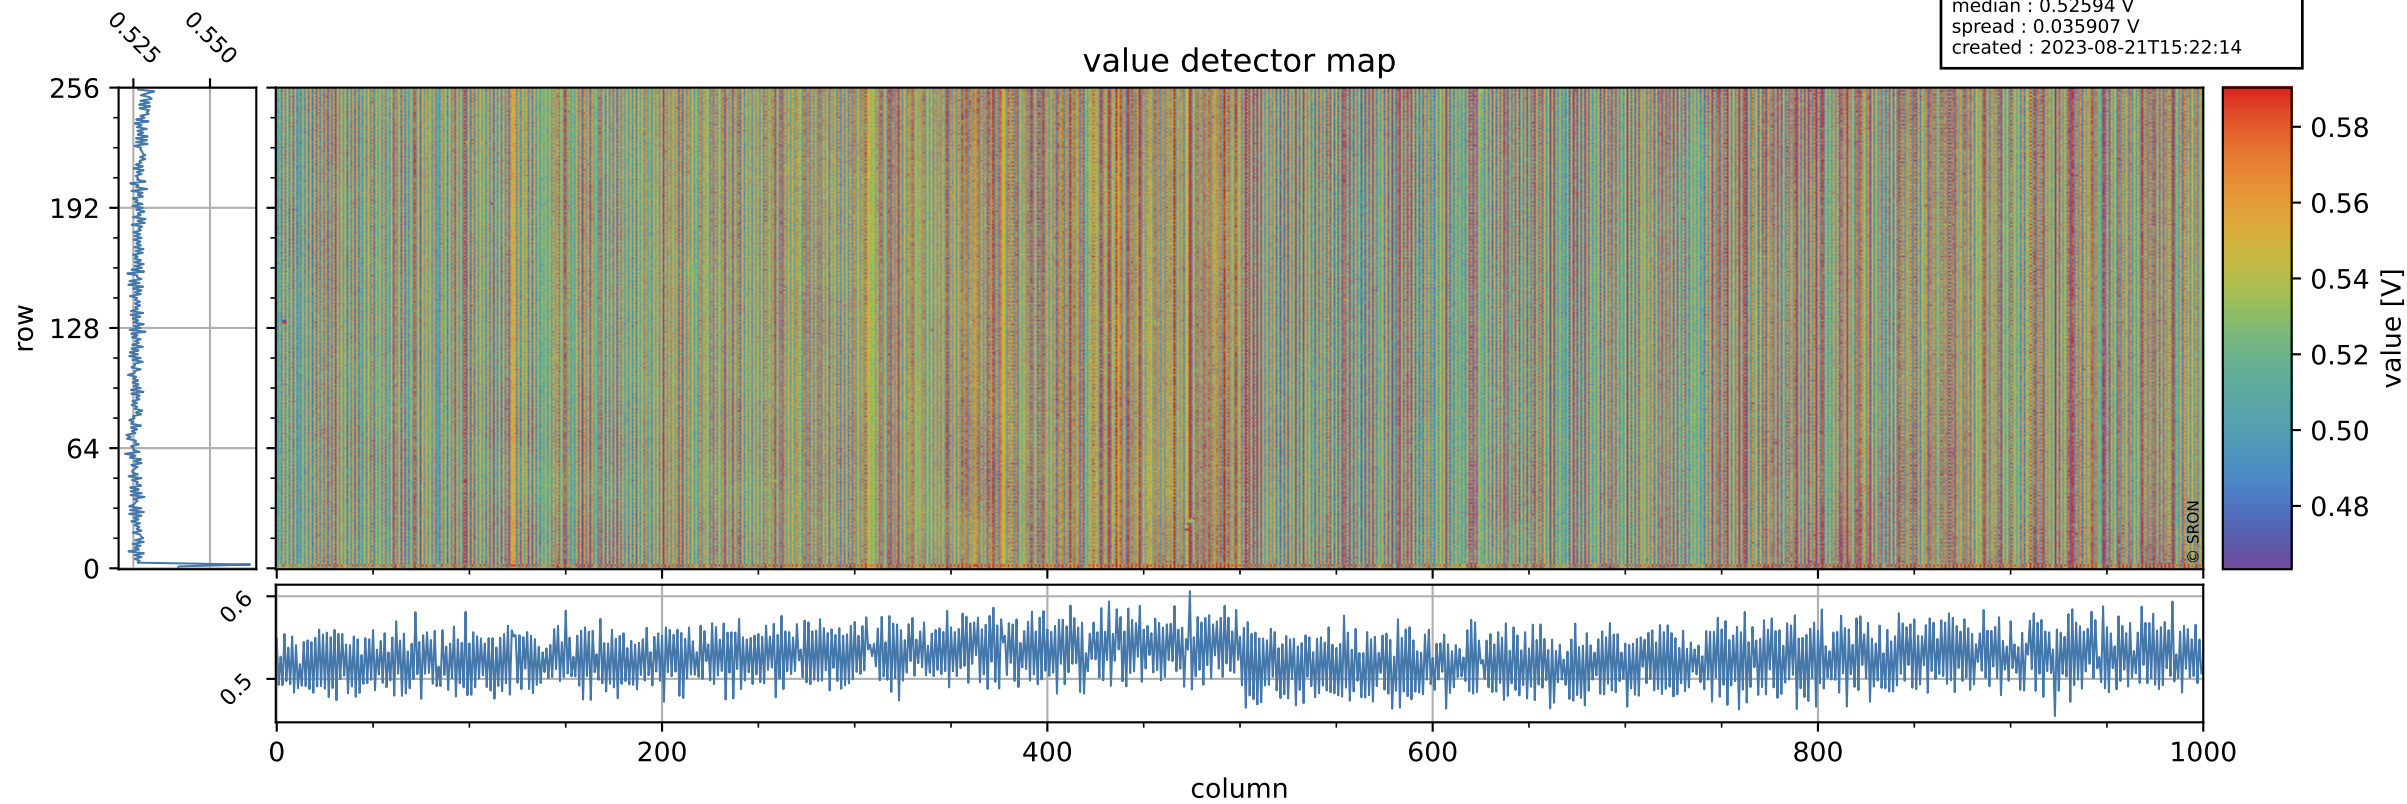

# Tropomi SWIR offset (official)

orbits : 19 in [25447, 25492]  
coverage : 2022-09-11 / 2022-09-14  
median : 0.52594 V  
spread : 0.035907 V  
created : 2023-08-21T15:22:14

## value detector map

# Tropomi SWIR offset (official)

orbits : 19 in [25447, 25492]  
coverage : 2022-09-11 / 2022-09-14  
median : 29.158  $\mu\text{V}$   
spread : 14.574  $\mu\text{V}$   
created : 2023-08-21T15:22:15

# Tropomi SWIR offset (official) ground-tracks of Sentinel-5P

orbits : 19 in [25447, 25492]  
coverage : 2022-09-11 / 2022-09-14  
created : 2023-08-21T15:22:15