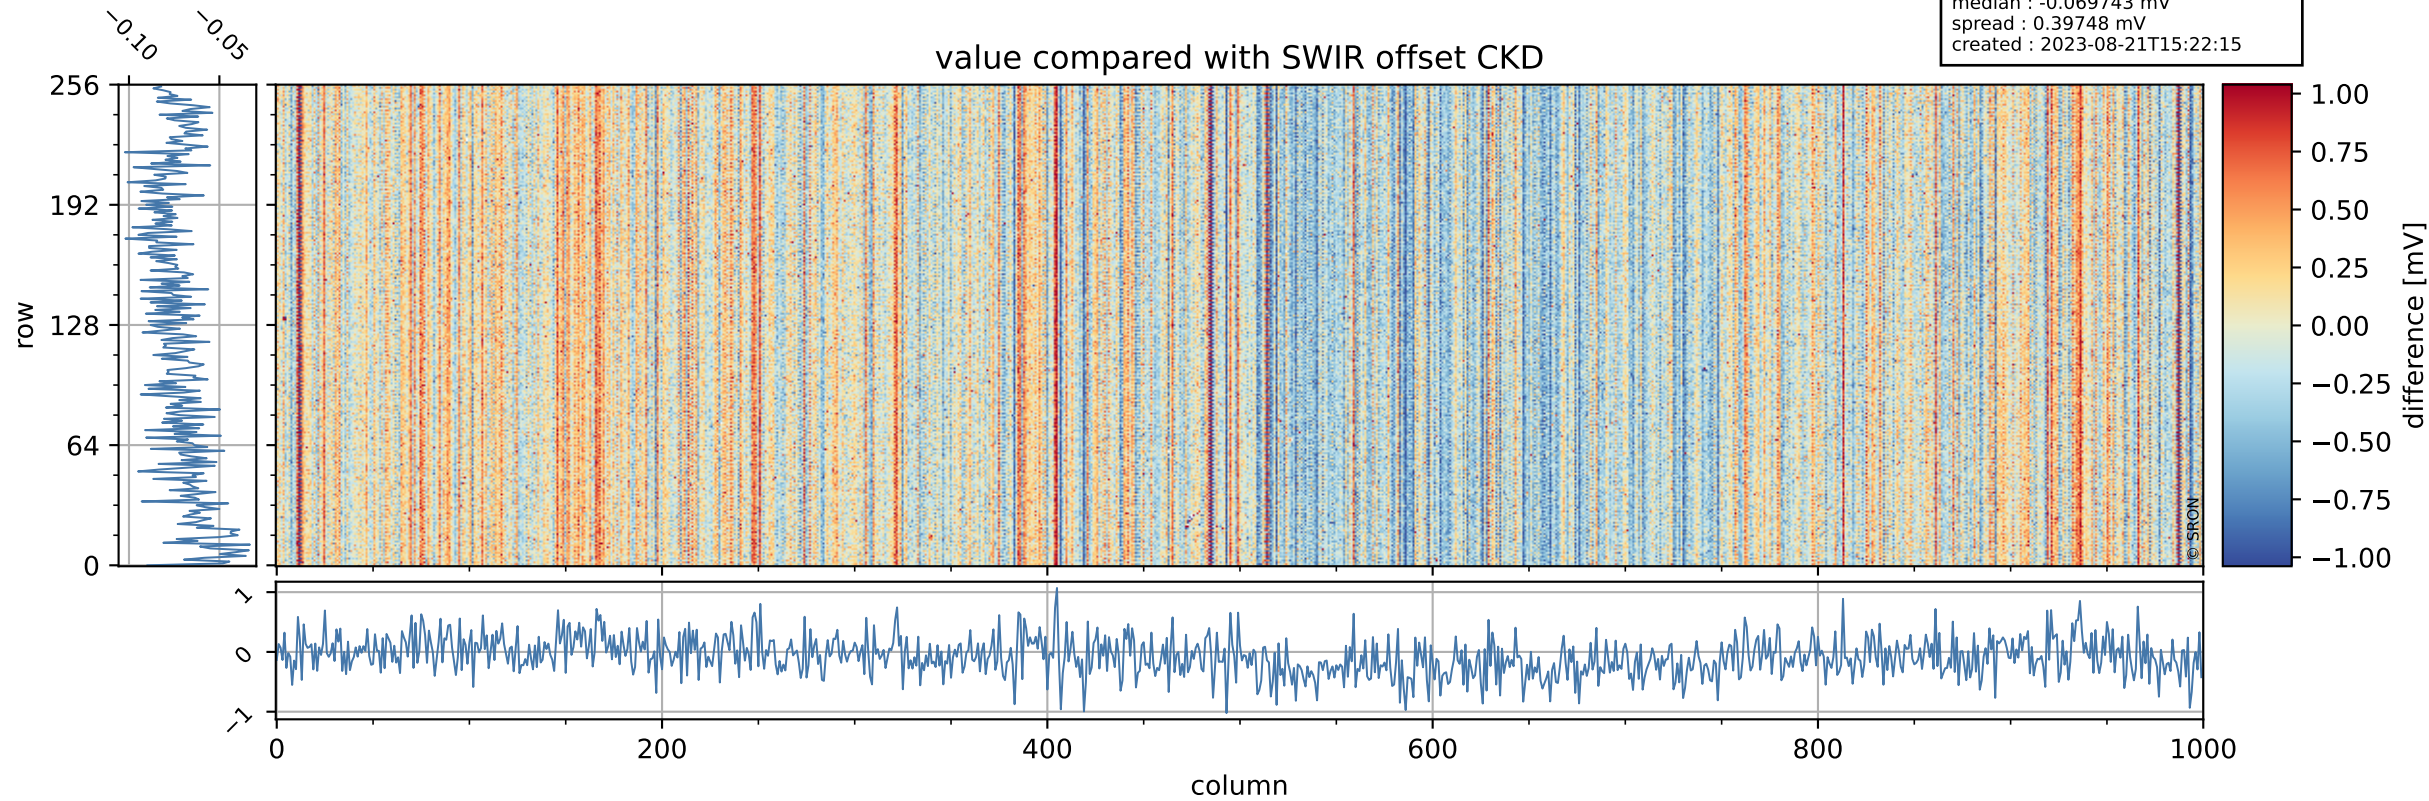

## value detector map

# Tropomi SWIR offset (official)

orbits : 19 in [25447, 25492]  
coverage : 2022-09-11 / 2022-09-14  
median : 29.158  $\mu\text{V}$   
spread : 14.574  $\mu\text{V}$   
created : 2023-08-21T15:22:15

# Tropomi SWIR offset (official) ground-tracks of Sentinel-5P

orbits : 19 in [25447, 25492]  
coverage : 2022-09-11 / 2022-09-14  
created : 2023-08-21T15:22:15

# Tropomi SWIR offset (official)

orbits : [2827, 25492]  
coverage : 2018-04-30 / 2022-09-14  
created : 2023-08-21T15:22:16