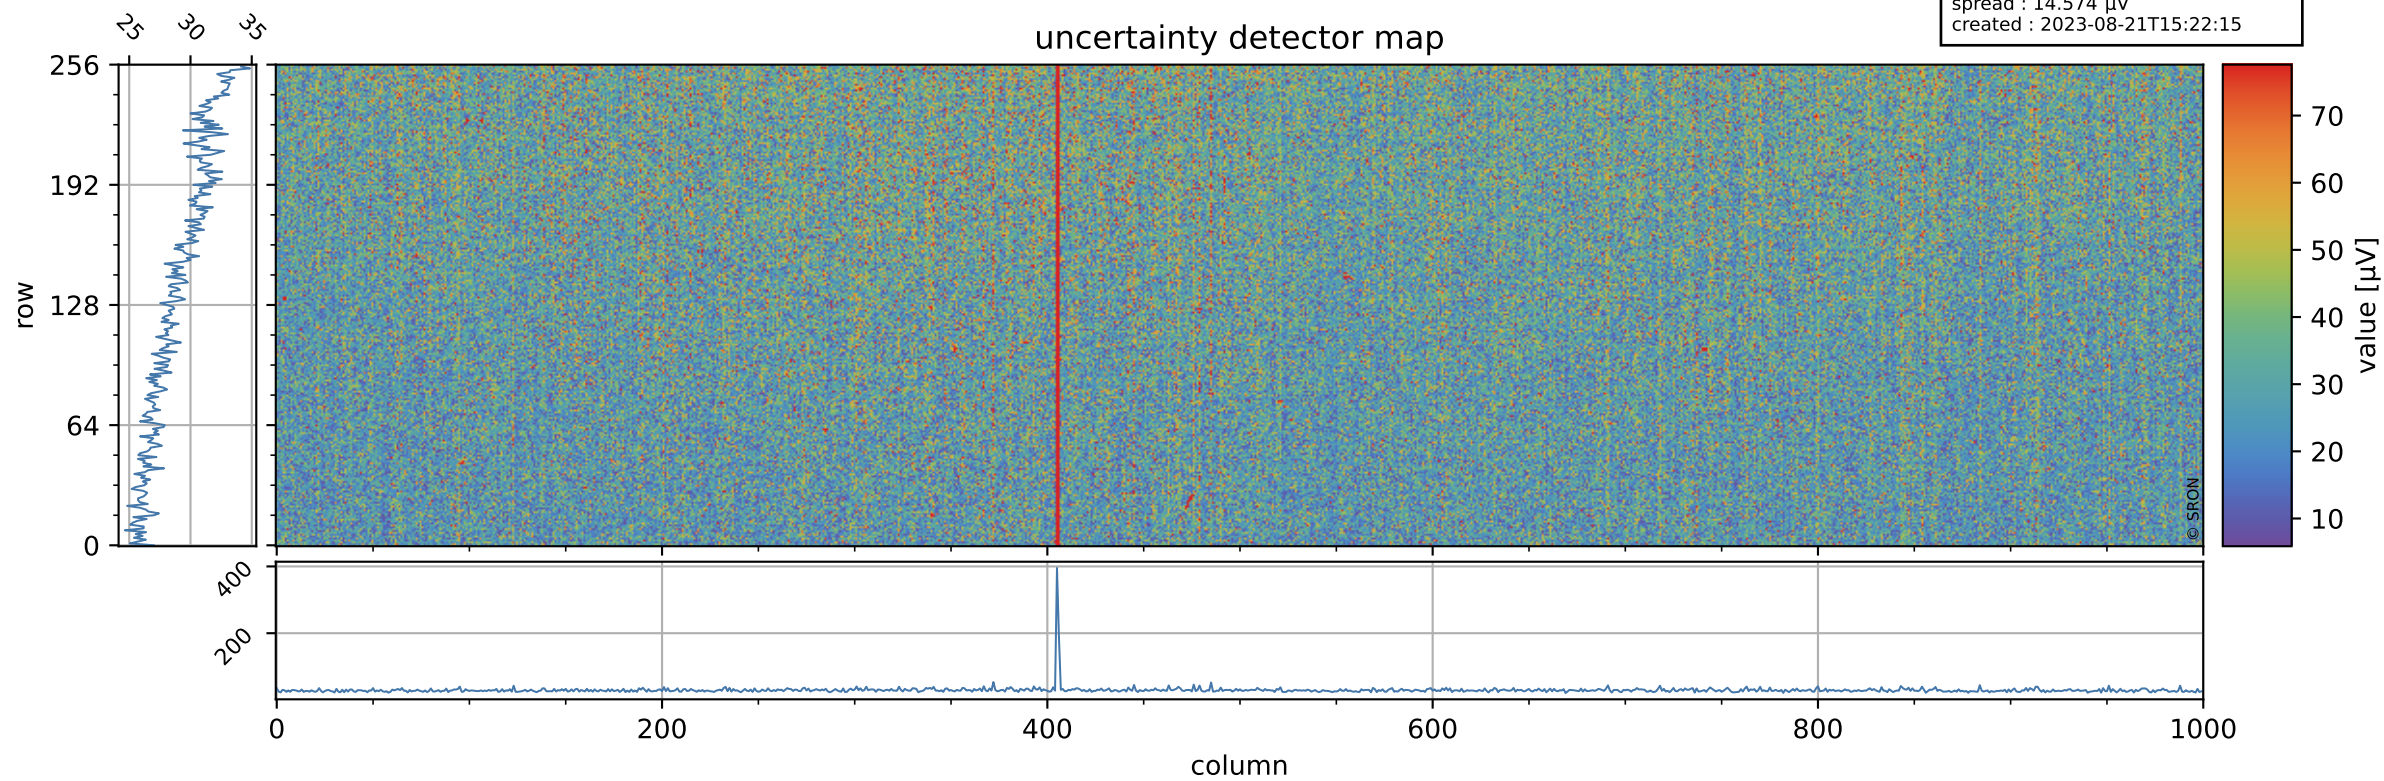

# Tropomi SWIR offset (official)

orbits : 19 in [25447, 25492]  
coverage : 2022-09-11 / 2022-09-14  
median : 0.52594 V  
spread : 0.035907 V  
created : 2023-08-21T15:22:14

## value detector map

# Tropomi SWIR offset (official)

orbits : 19 in [25447, 25492]  
coverage : 2022-09-11 / 2022-09-14  
median : 29.158  $\mu\text{V}$   
spread : 14.574  $\mu\text{V}$   
created : 2023-08-21T15:22:15

# Tropomi SWIR offset (official) ground-tracks of Sentinel-5P

orbits : 19 in [25447, 25492]  
coverage : 2022-09-11 / 2022-09-14  
created : 2023-08-21T15:22:15