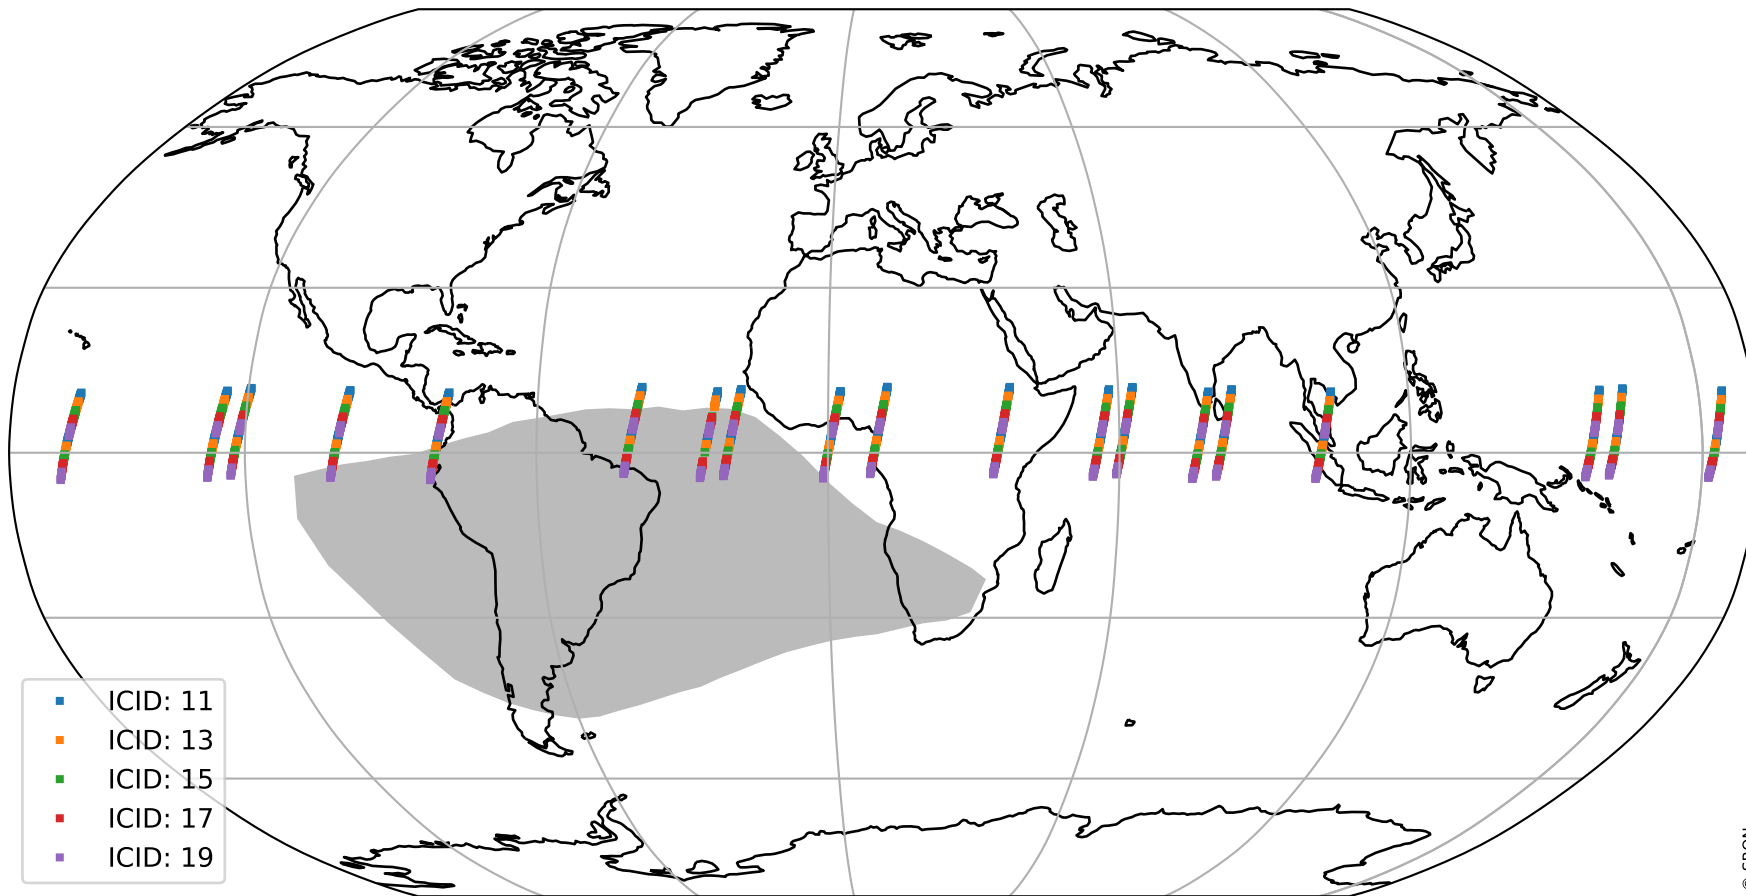

# Tropomi SWIR offset (official)

orbits : 19 in [25447, 25492]  
coverage : 2022-09-11 / 2022-09-14  
median : 29.158  $\mu\text{V}$   
spread : 14.574  $\mu\text{V}$   
created : 2023-08-21T15:22:15

# Tropomi SWIR offset (official)

value compared with SWIR offset CKD

orbits : 19 in [25447, 25492]  
coverage : 2022-09-11 / 2022-09-14  
median : -0.069743 mV  
spread : 0.39748 mV  
created : 2023-08-21T15:22:15

# Tropomi SWIR offset (official) ground-tracks of Sentinel-5P

orbits : 19 in [25447, 25492]  
coverage : 2022-09-11 / 2022-09-14  
created : 2023-08-21T15:22:15

# Tropomi SWIR offset (official)

orbits : [2827, 25492]  
coverage : 2018-04-30 / 2022-09-14  
created : 2023-08-21T15:22:16