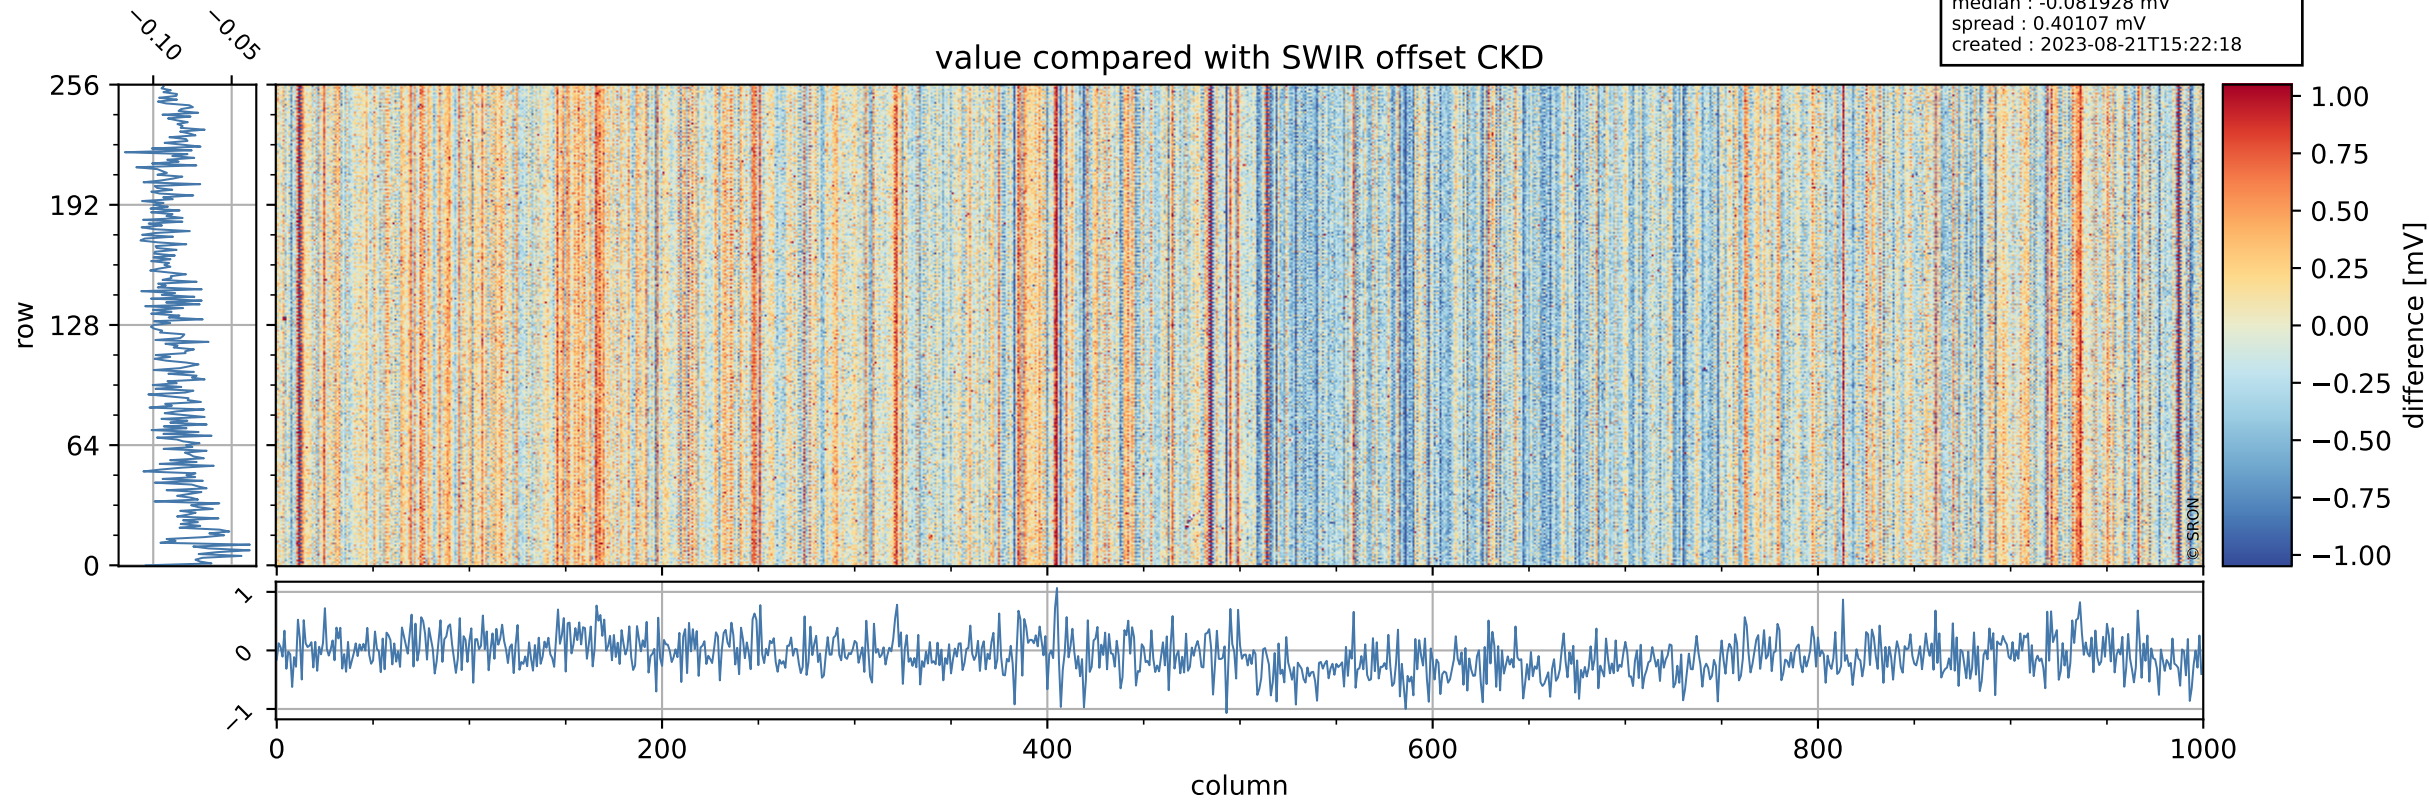

Tropomi SWIR offset (official)

orbits : 20 in [25462, 25507]
coverage : 2022-09-12 / 2022-09-15
median : 0.52593 V
spread : 0.035909 V
created : 2023-08-21T15:22:17

value detector map

Tropomi SWIR offset (official)

orbits : 20 in [25462, 25507]
coverage : 2022-09-12 / 2022-09-15
median : 29.102 μV
spread : 14.729 μV
created : 2023-08-21T15:22:17

Tropomi SWIR offset (official)

orbits : 20 in [25462, 25507]
coverage : 2022-09-12 / 2022-09-15
median : -0.081928 mV
spread : 0.40107 mV
created : 2023-08-21T15:22:18

value compared with SWIR offset CKD

Tropomi SWIR offset (official) ground-tracks of Sentinel-5P

orbits : 20 in [25462, 25507]
coverage : 2022-09-12 / 2022-09-15
created : 2023-08-21T15:22:18

Tropomi SWIR offset (official)

orbits : [2827, 25507]
coverage : 2018-04-30 / 2022-09-15
created : 2023-08-21T15:22:19

trend of detector median & temperatures