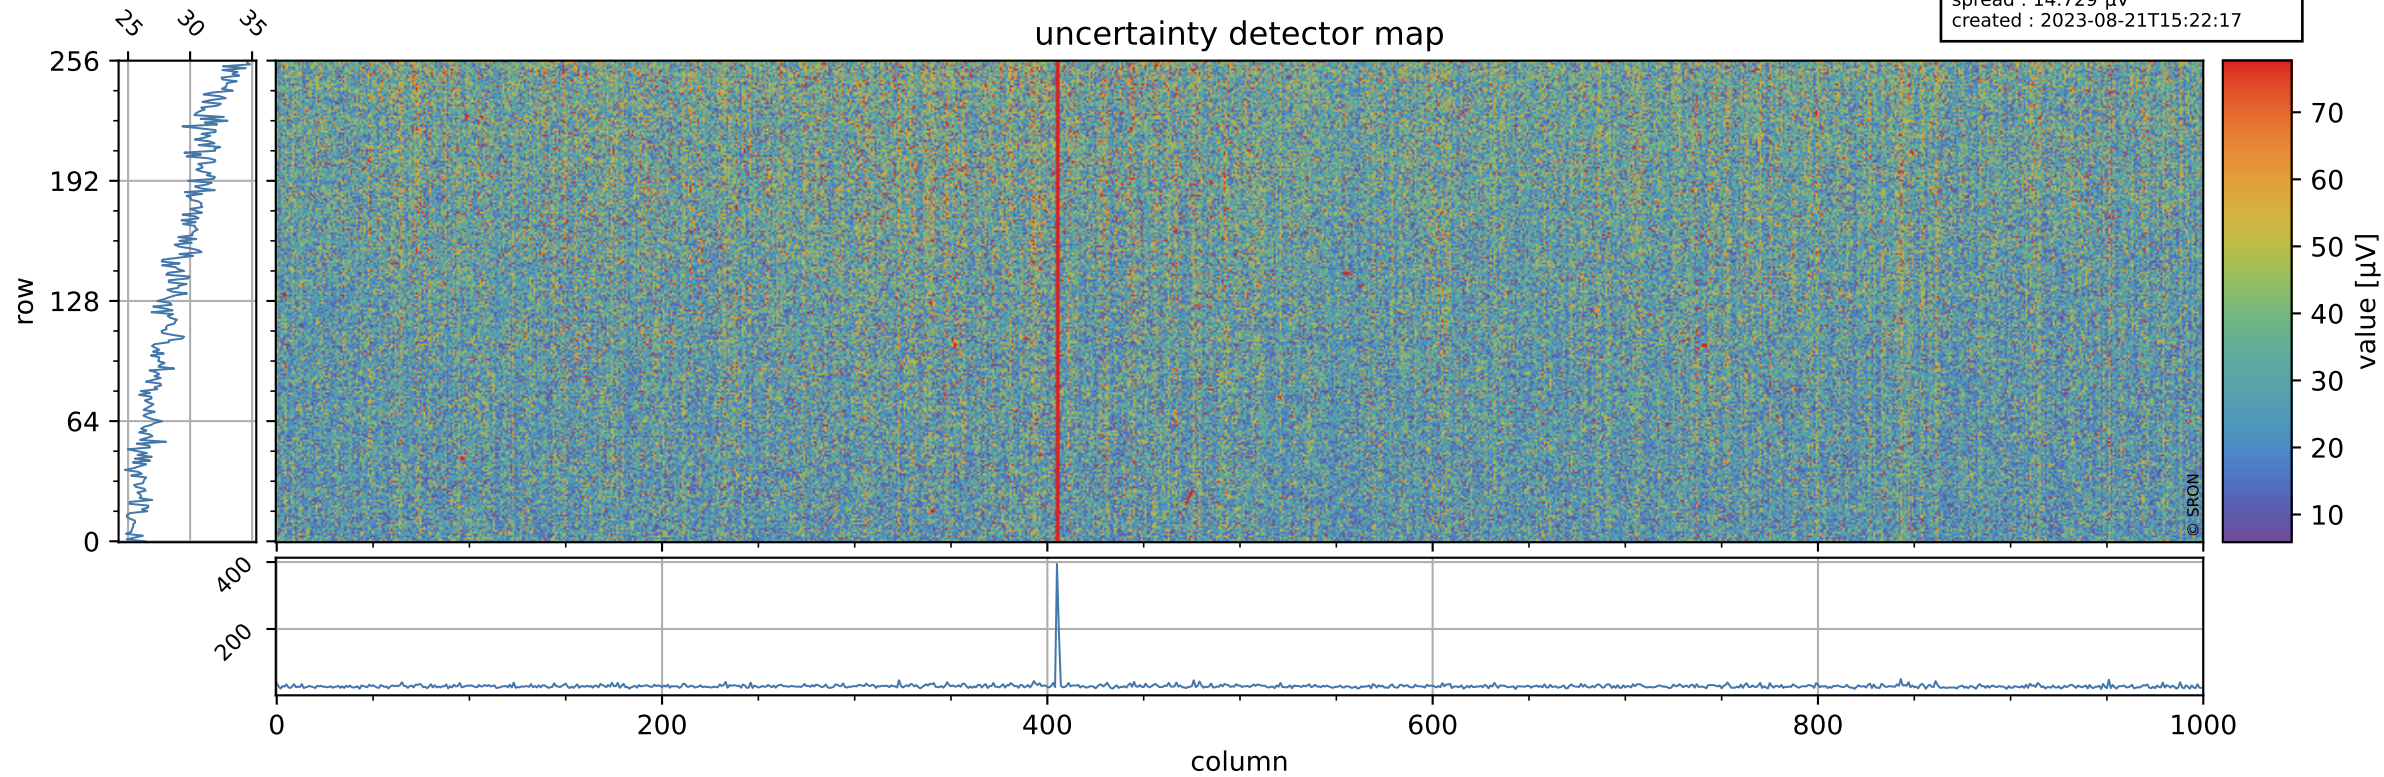

Tropomi SWIR offset (official)

orbits : 20 in [25462, 25507]
coverage : 2022-09-12 / 2022-09-15
median : 0.52593 V
spread : 0.035909 V
created : 2023-08-21T15:22:17

value detector map

Tropomi SWIR offset (official)

orbits : 20 in [25462, 25507]
coverage : 2022-09-12 / 2022-09-15
median : 29.102 μV
spread : 14.729 μV
created : 2023-08-21T15:22:17

Tropomi SWIR offset (official)

orbits : 20 in [25462, 25507]
coverage : 2022-09-12 / 2022-09-15
median : -0.081928 mV
spread : 0.40107 mV
created : 2023-08-21T15:22:18

value compared with SWIR offset CKD

Tropomi SWIR offset (official) ground-tracks of Sentinel-5P

orbits : 20 in [25462, 25507]
coverage : 2022-09-12 / 2022-09-15
created : 2023-08-21T15:22:18

Tropomi SWIR offset (official)

orbits : [2827, 25507]
coverage : 2018-04-30 / 2022-09-15
created : 2023-08-21T15:22:19

trend of detector median & temperatures