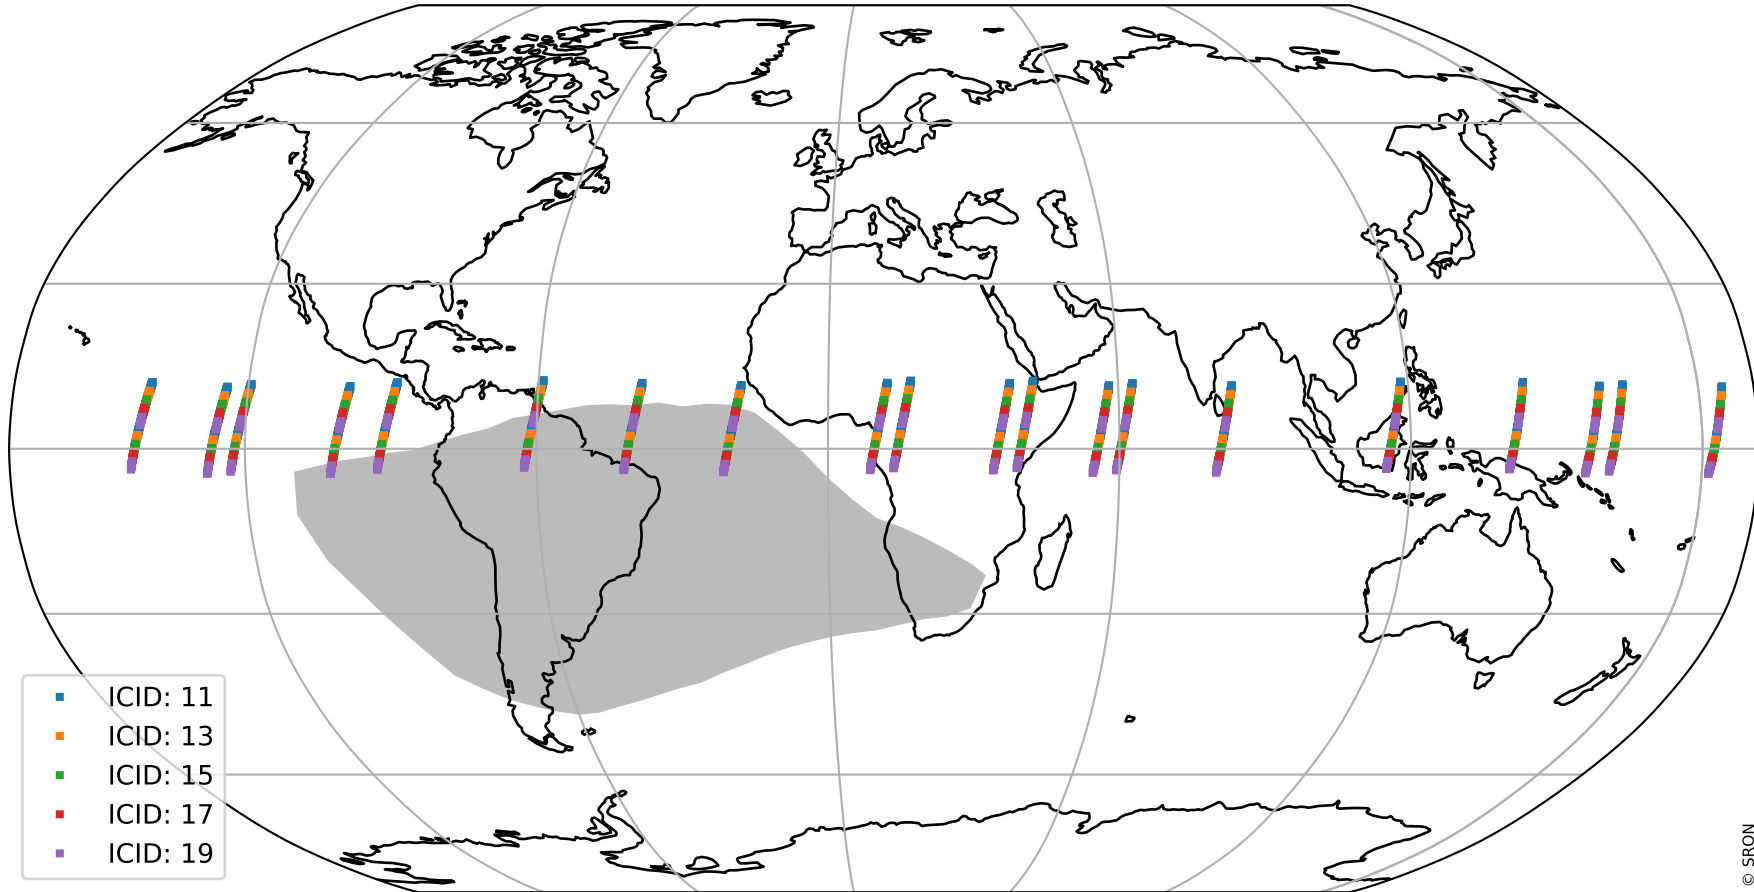

Tropomi SWIR offset (official)

orbits : 20 in [25462, 25507]
coverage : 2022-09-12 / 2022-09-15
median : 0.52593 V
spread : 0.035909 V
created : 2023-08-21T15:22:17

value detector map

Tropomi SWIR offset (official)

orbits : 20 in [25462, 25507]
coverage : 2022-09-12 / 2022-09-15
median : 29.102 μV
spread : 14.729 μV
created : 2023-08-21T15:22:17

Tropomi SWIR offset (official)

orbits : 20 in [25462, 25507]
coverage : 2022-09-12 / 2022-09-15
median : -0.081928 mV
spread : 0.40107 mV
created : 2023-08-21T15:22:18

value compared with SWIR offset CKD

Tropomi SWIR offset (official) ground-tracks of Sentinel-5P

orbits : 20 in [25462, 25507]
coverage : 2022-09-12 / 2022-09-15
created : 2023-08-21T15:22:18

Tropomi SWIR offset (official)

orbits : [2827, 25507]
coverage : 2018-04-30 / 2022-09-15
created : 2023-08-21T15:22:19

trend of detector median & temperatures