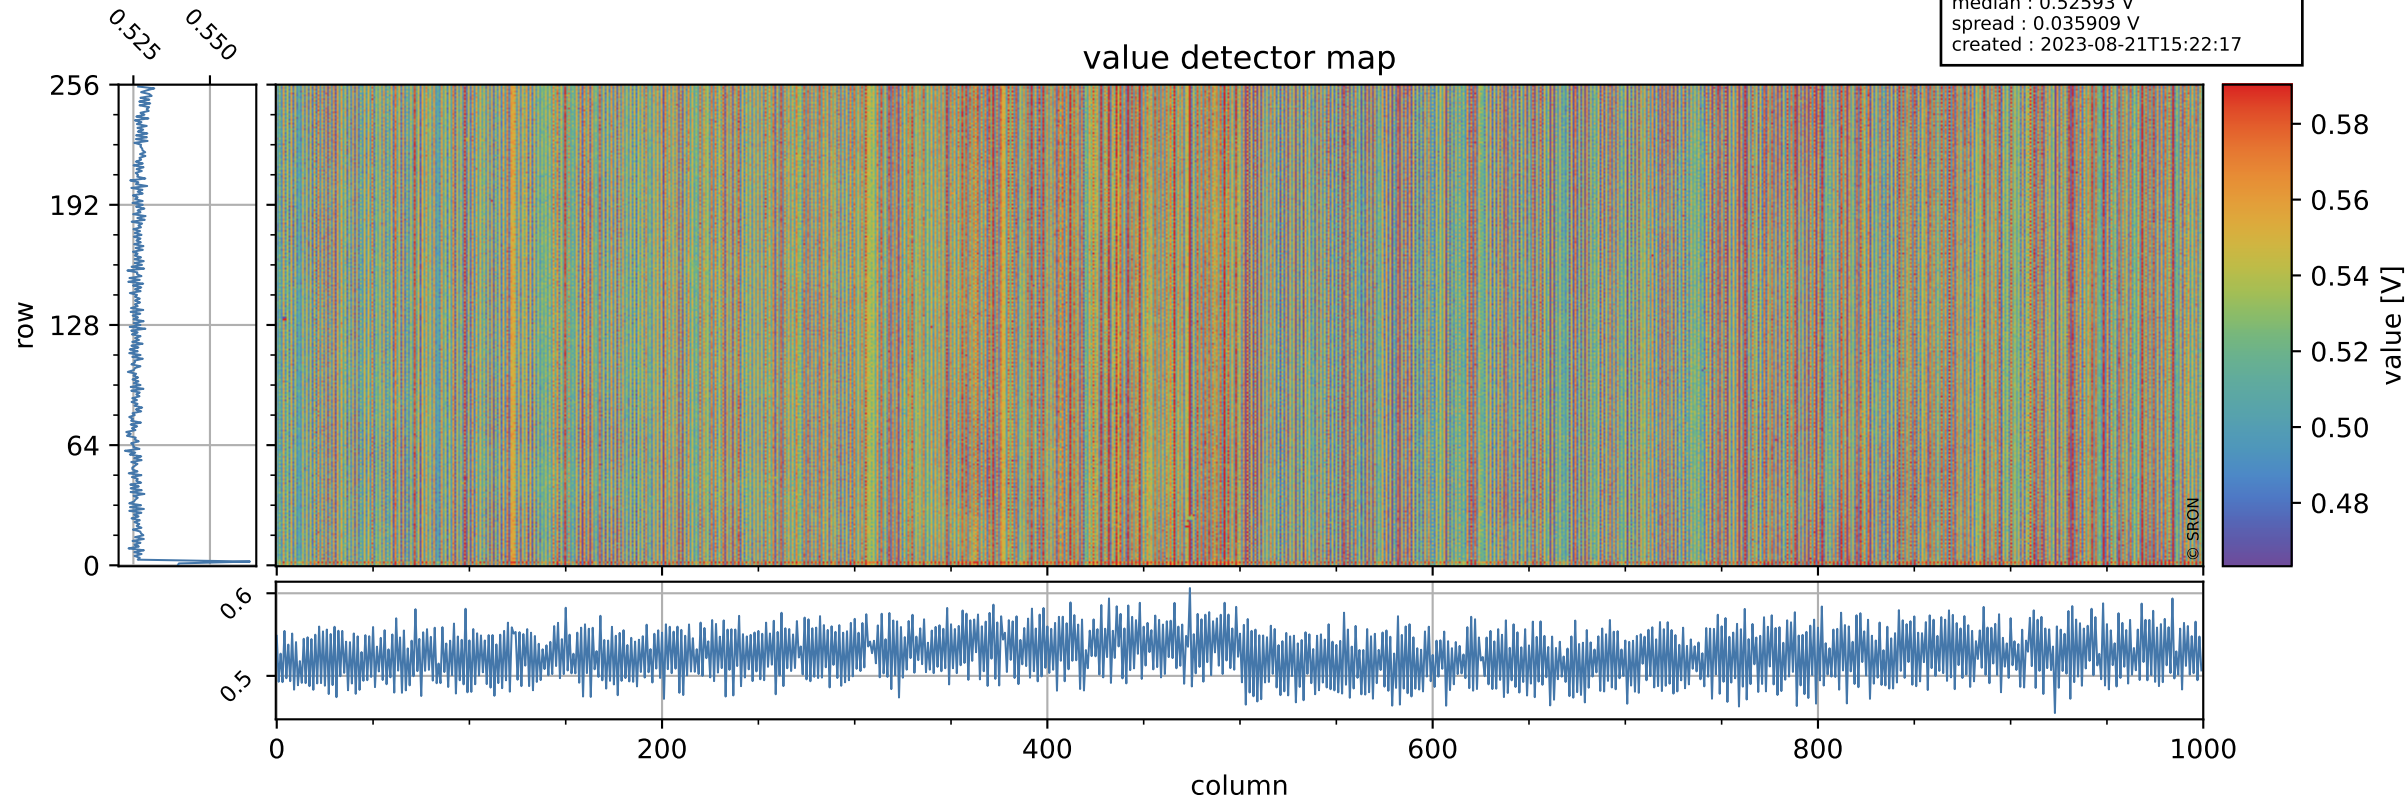

Tropomi SWIR offset (official)

orbits : 20 in [25462, 25507]
coverage : 2022-09-12 / 2022-09-15
median : 0.52593 V
spread : 0.035909 V
created : 2023-08-21T15:22:17

value detector map

Tropomi SWIR offset (official)

orbits : 20 in [25462, 25507]
coverage : 2022-09-12 / 2022-09-15
median : 29.102 μV
spread : 14.729 μV
created : 2023-08-21T15:22:17

Tropomi SWIR offset (official)

orbits : 20 in [25462, 25507]
coverage : 2022-09-12 / 2022-09-15
median : -0.081928 mV
spread : 0.40107 mV
created : 2023-08-21T15:22:18

value compared with SWIR offset CKD

Tropomi SWIR offset (official) ground-tracks of Sentinel-5P

orbits : 20 in [25462, 25507]
coverage : 2022-09-12 / 2022-09-15
created : 2023-08-21T15:22:18

Tropomi SWIR offset (official)

orbits : [2827, 25507]
coverage : 2018-04-30 / 2022-09-15
created : 2023-08-21T15:22:19

trend of detector median & temperatures