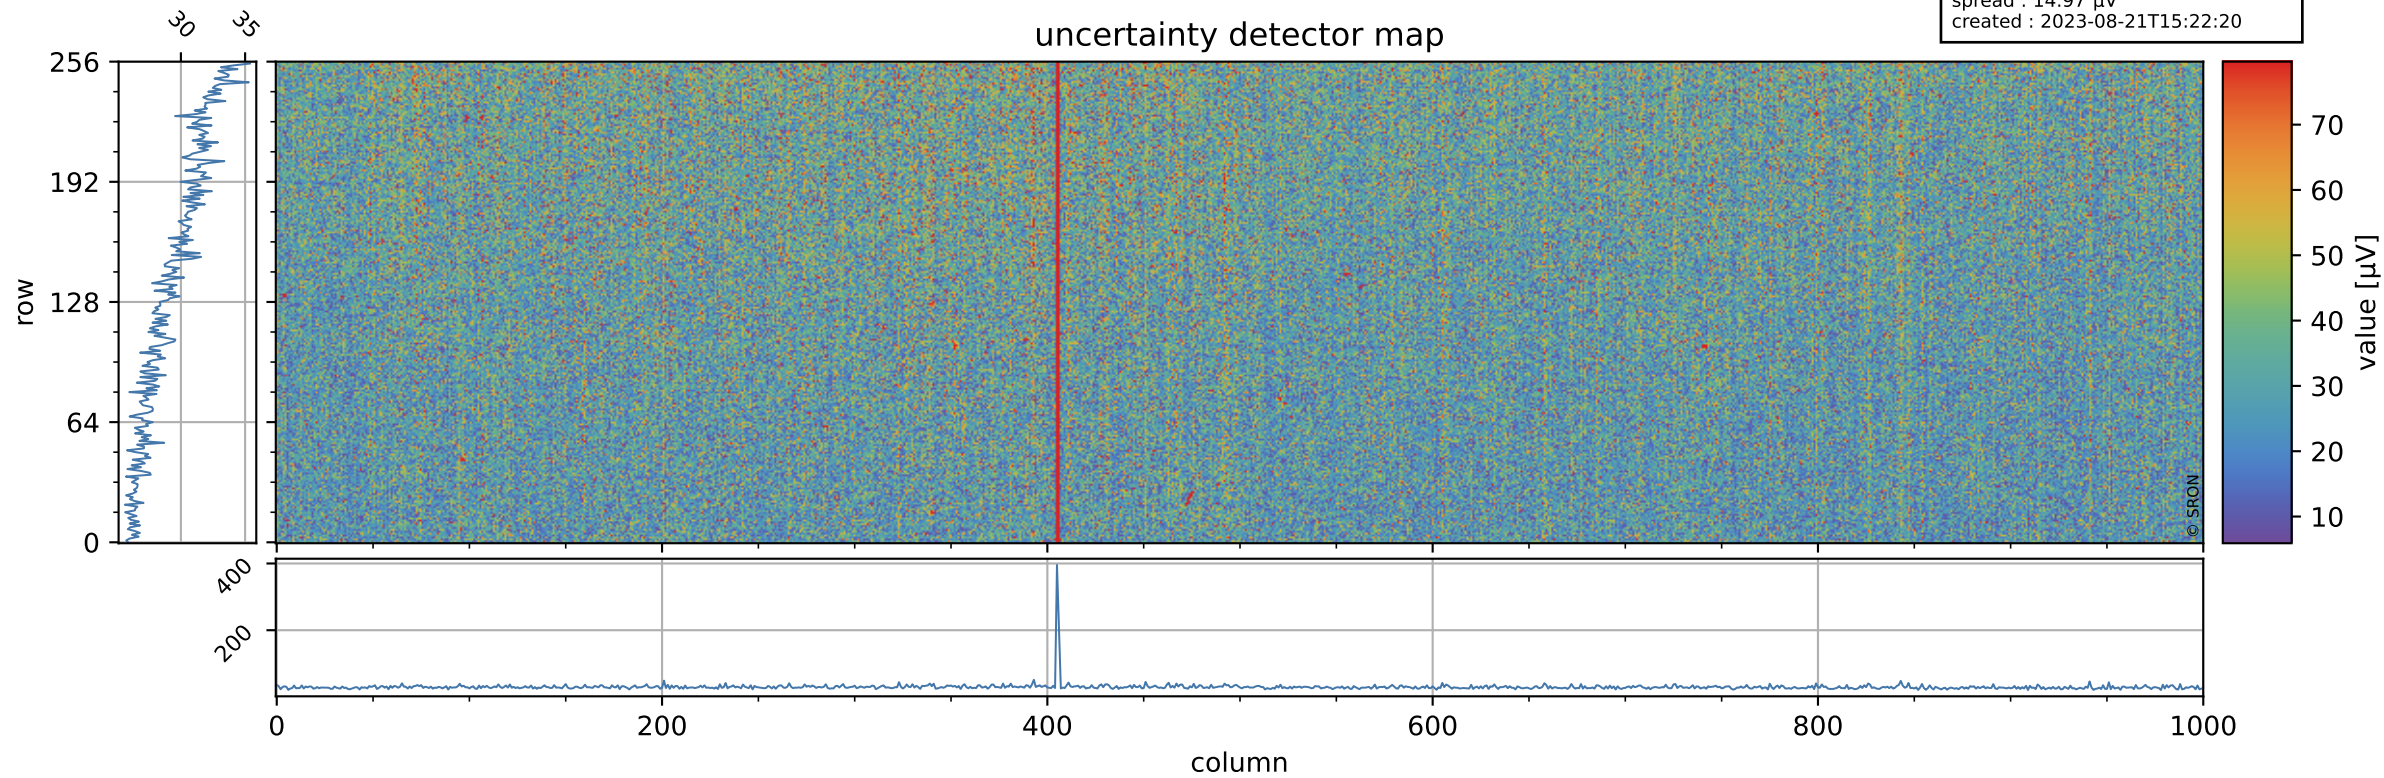

Tropomi SWIR offset (official)

orbits : 19 in [25477, 25522]
coverage : 2022-09-13 / 2022-09-16
median : 0.52592 V
spread : 0.03591 V
created : 2023-08-21T15:22:20

value detector map

Tropomi SWIR offset (official)

orbits : 19 in [25477, 25522]
coverage : 2022-09-13 / 2022-09-16
median : 29.478 μV
spread : 14.97 μV
created : 2023-08-21T15:22:20

Tropomi SWIR offset (official)

orbits : 19 in [25477, 25522]
coverage : 2022-09-13 / 2022-09-16
median : -0.091582 mV
spread : 0.40313 mV
created : 2023-08-21T15:22:20

value compared with SWIR offset CKD

Tropomi SWIR offset (official) ground-tracks of Sentinel-5P

orbits : 19 in [25477, 25522]
coverage : 2022-09-13 / 2022-09-16
created : 2023-08-21T15:22:21

Tropomi SWIR offset (official)

orbits : [2827, 25522]
coverage : 2018-04-30 / 2022-09-16
created : 2023-08-21T15:22:21

trend of detector median & temperatures