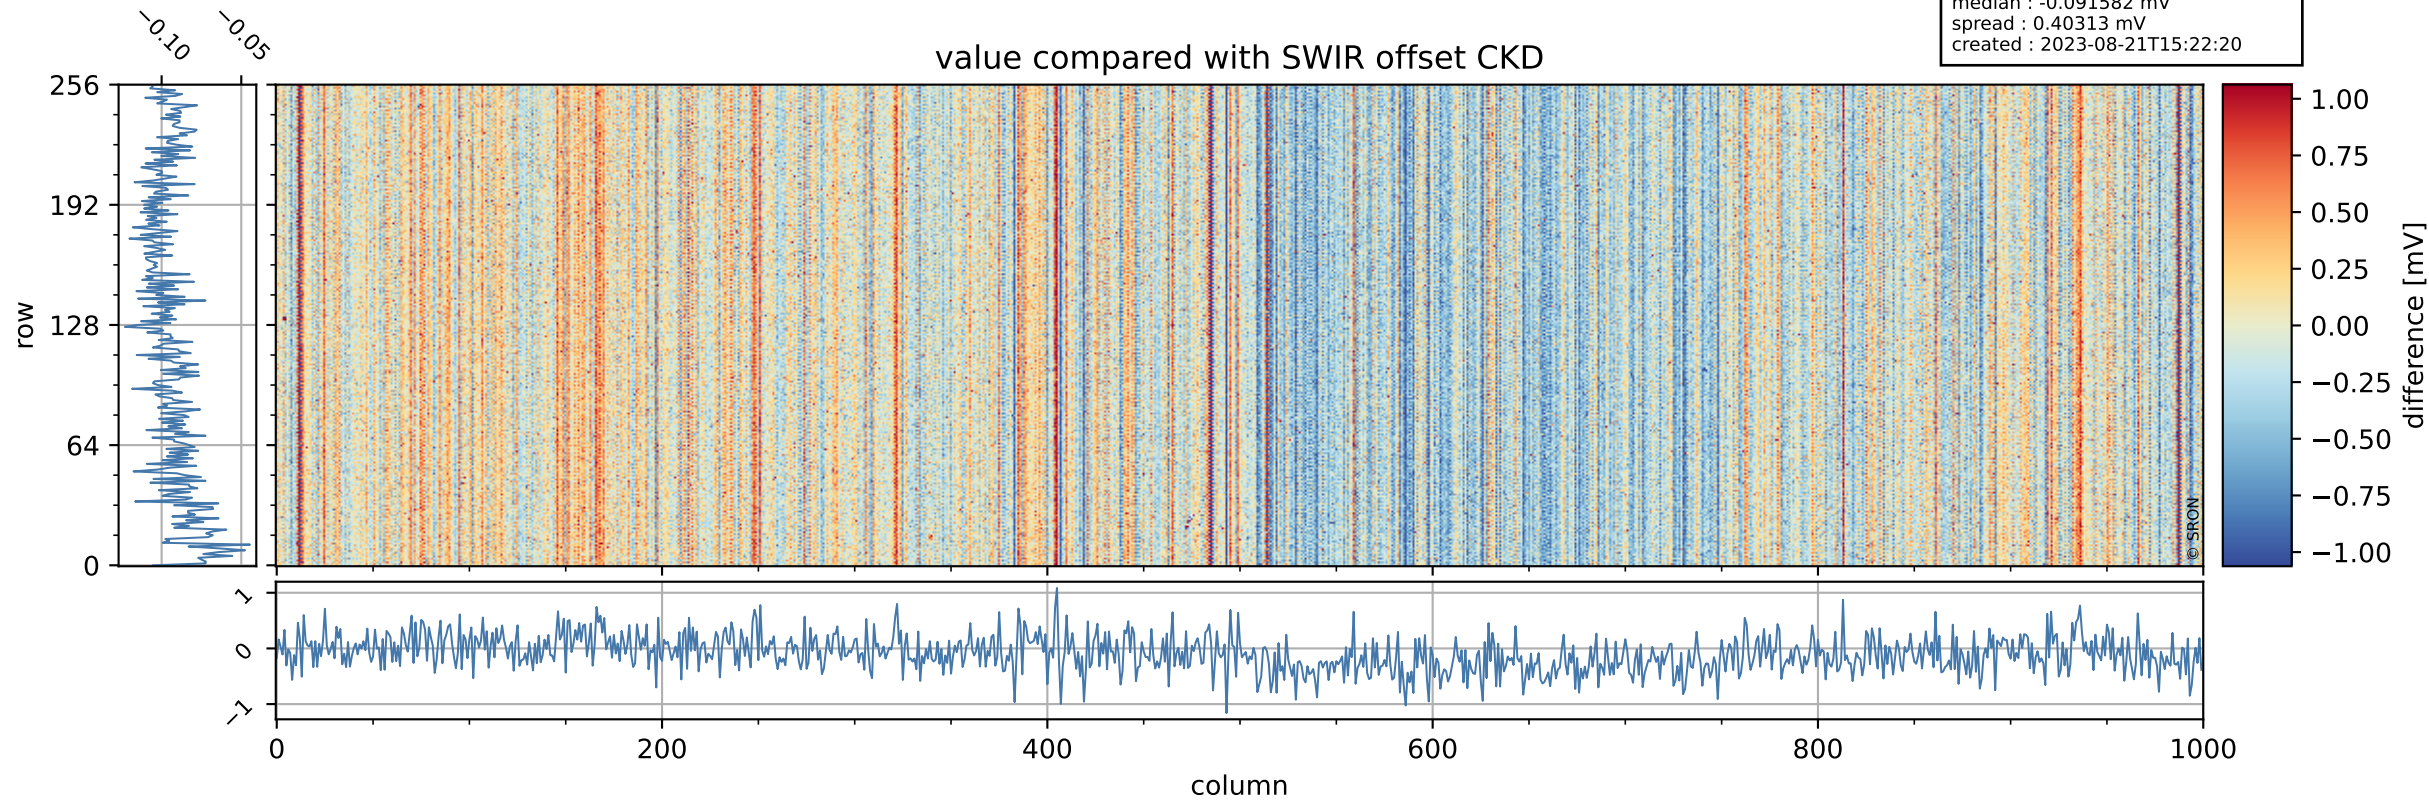

Tropomi SWIR offset (official)

orbits : 19 in [25477, 25522]
coverage : 2022-09-13 / 2022-09-16
median : 0.52592 V
spread : 0.03591 V
created : 2023-08-21T15:22:20

value detector map

Tropomi SWIR offset (official)

orbits : 19 in [25477, 25522]
coverage : 2022-09-13 / 2022-09-16
median : 29.478 μV
spread : 14.97 μV
created : 2023-08-21T15:22:20

Tropomi SWIR offset (official)

orbits : 19 in [25477, 25522]
coverage : 2022-09-13 / 2022-09-16
median : -0.091582 mV
spread : 0.40313 mV
created : 2023-08-21T15:22:20

value compared with SWIR offset CKD

Tropomi SWIR offset (official) ground-tracks of Sentinel-5P

orbits : 19 in [25477, 25522]
coverage : 2022-09-13 / 2022-09-16
created : 2023-08-21T15:22:21

Tropomi SWIR offset (official)

orbits : [2827, 25522]
coverage : 2018-04-30 / 2022-09-16
created : 2023-08-21T15:22:21

trend of detector median & temperatures