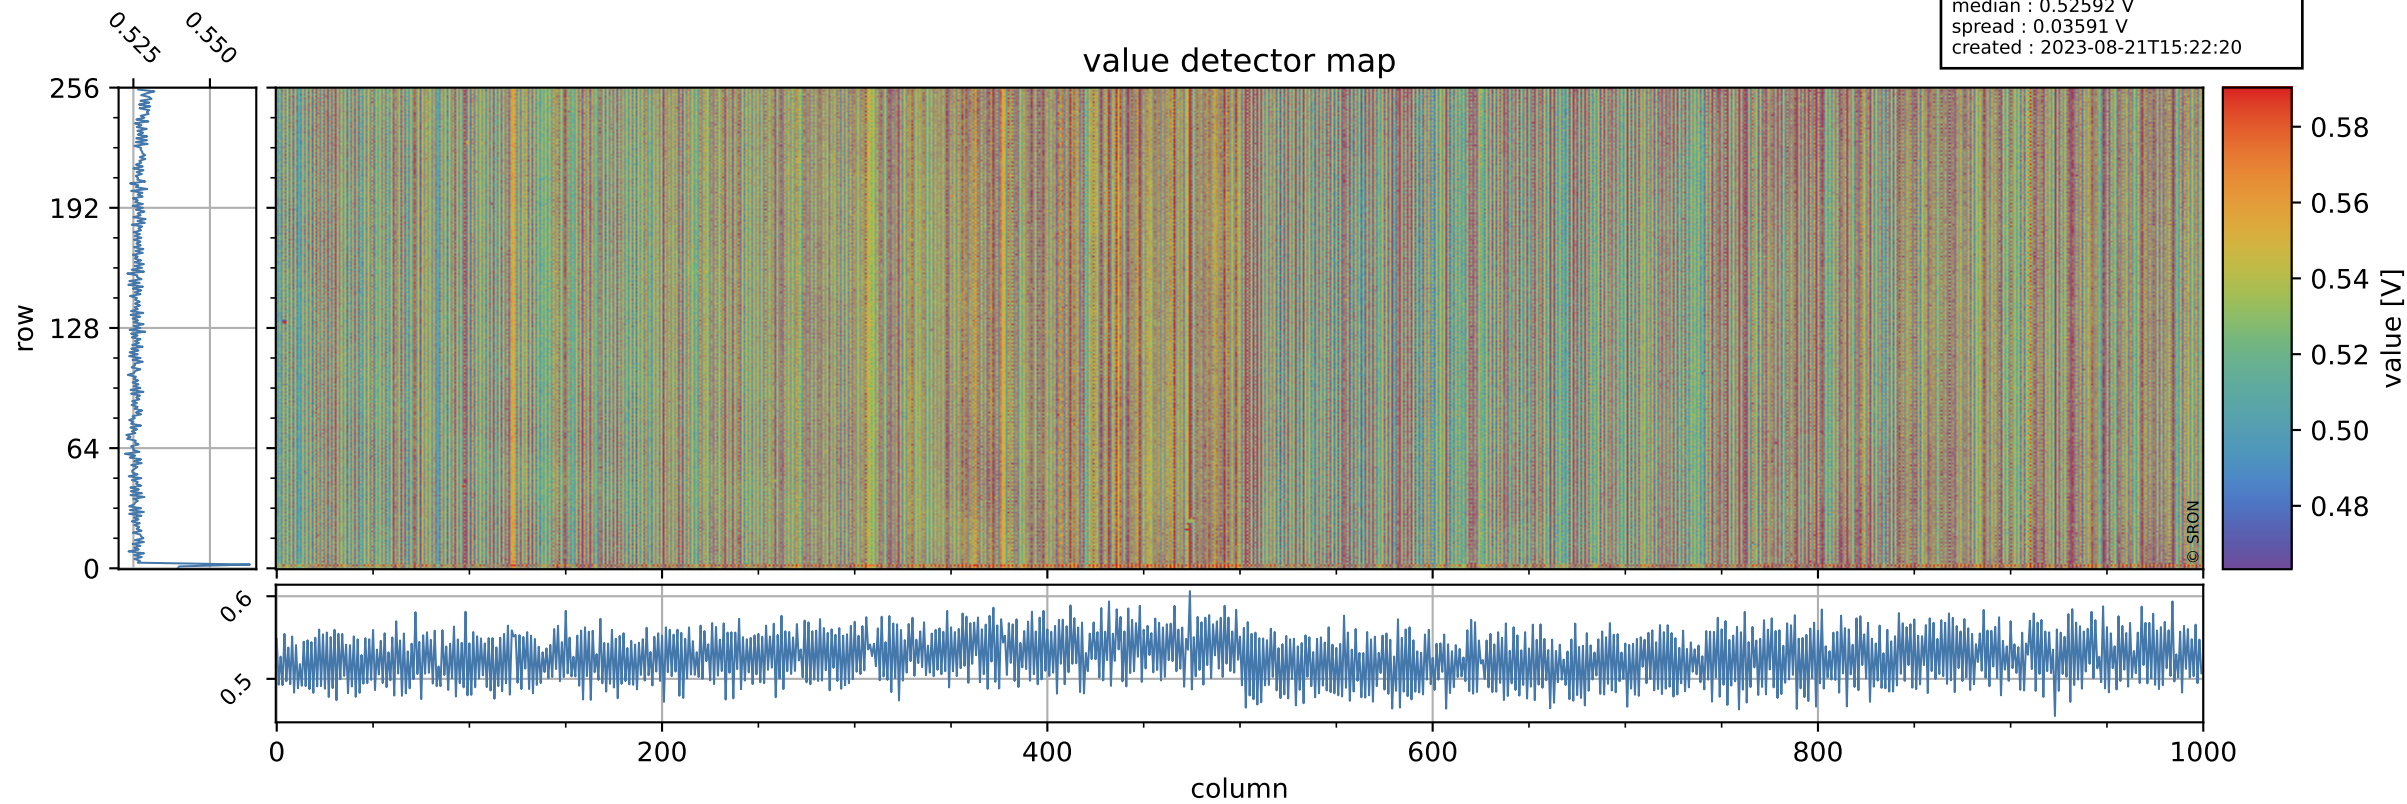

Tropomi SWIR offset (official)

orbits : 19 in [25477, 25522]
coverage : 2022-09-13 / 2022-09-16
median : 0.52592 V
spread : 0.03591 V
created : 2023-08-21T15:22:20

value detector map

Tropomi SWIR offset (official)

orbits : 19 in [25477, 25522]
coverage : 2022-09-13 / 2022-09-16
median : 29.478 μV
spread : 14.97 μV
created : 2023-08-21T15:22:20

Tropomi SWIR offset (official)

orbits : 19 in [25477, 25522]
coverage : 2022-09-13 / 2022-09-16
median : -0.091582 mV
spread : 0.40313 mV
created : 2023-08-21T15:22:20

value compared with SWIR offset CKD

Tropomi SWIR offset (official) ground-tracks of Sentinel-5P

orbits : 19 in [25477, 25522]
coverage : 2022-09-13 / 2022-09-16
created : 2023-08-21T15:22:21

Tropomi SWIR offset (official)

orbits : [2827, 25522]
coverage : 2018-04-30 / 2022-09-16
created : 2023-08-21T15:22:21

trend of detector median & temperatures