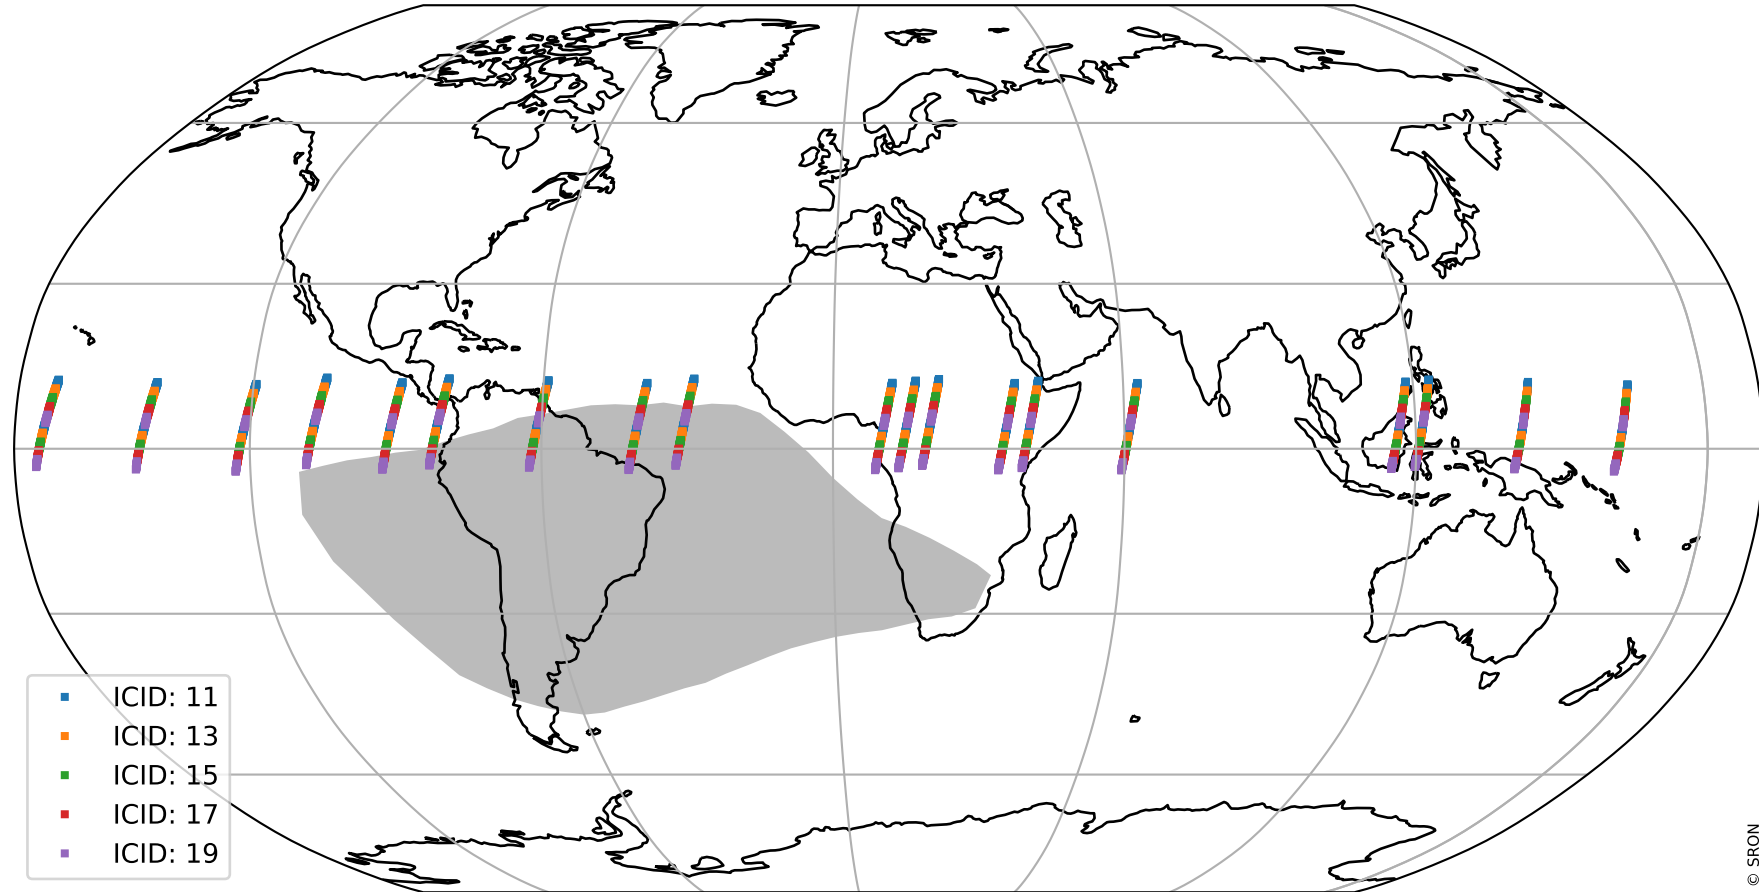

Tropomi SWIR offset (official)

orbits : 19 in [25477, 25522]
coverage : 2022-09-13 / 2022-09-16
median : 0.52592 V
spread : 0.03591 V
created : 2023-08-21T15:22:20

value detector map

Tropomi SWIR offset (official)

orbits : 19 in [25477, 25522]
coverage : 2022-09-13 / 2022-09-16
median : 29.478 μV
spread : 14.97 μV
created : 2023-08-21T15:22:20

Tropomi SWIR offset (official)

orbits : 19 in [25477, 25522]
coverage : 2022-09-13 / 2022-09-16
median : -0.091582 mV
spread : 0.40313 mV
created : 2023-08-21T15:22:20

value compared with SWIR offset CKD

Tropomi SWIR offset (official) ground-tracks of Sentinel-5P

orbits : 19 in [25477, 25522]
coverage : 2022-09-13 / 2022-09-16
created : 2023-08-21T15:22:21

Tropomi SWIR offset (official)

orbits : [2827, 25522]
coverage : 2018-04-30 / 2022-09-16
created : 2023-08-21T15:22:21

trend of detector median & temperatures