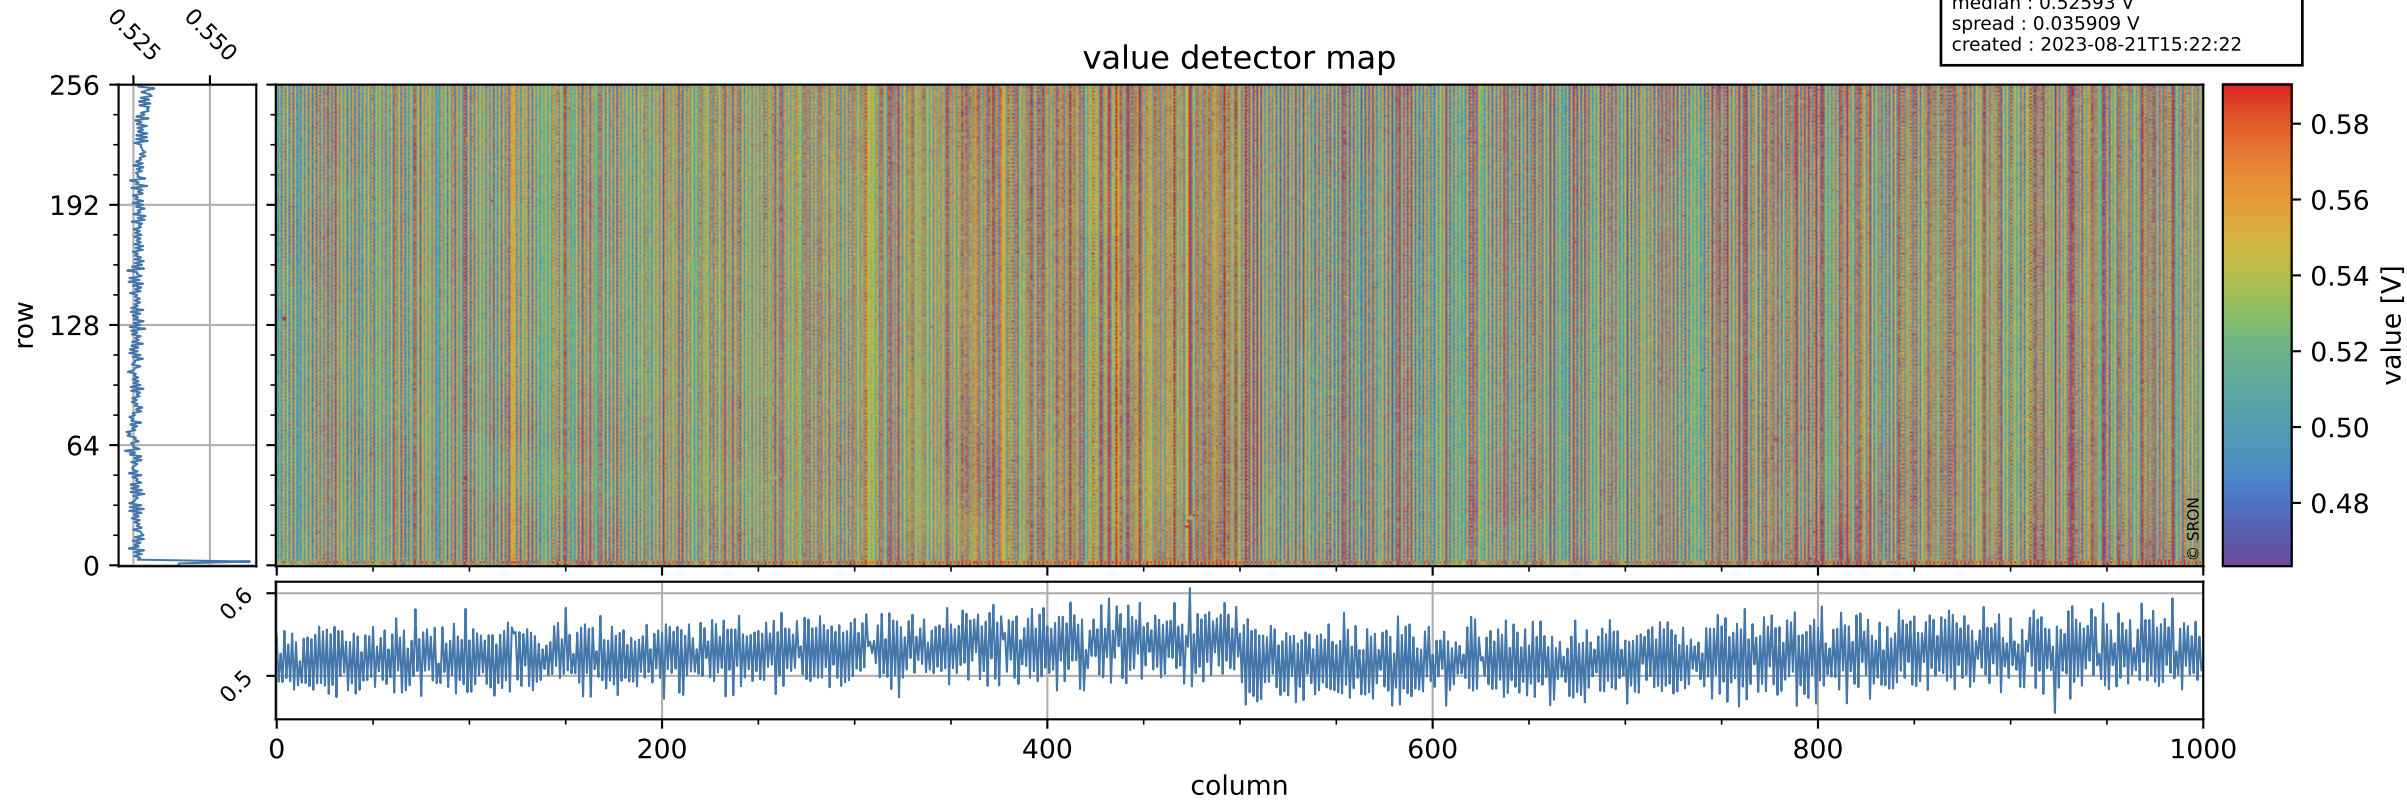

Tropomi SWIR offset (official)

orbits : 19 in [25492, 25537]
coverage : 2022-09-14 / 2022-09-17
median : 0.52593 V
spread : 0.035909 V
created : 2023-08-21T15:22:22

value detector map

Tropomi SWIR offset (official)

orbits : 19 in [25492, 25537]
coverage : 2022-09-14 / 2022-09-17
median : 30.407 μV
spread : 15.423 μV
created : 2023-08-21T15:22:23

Tropomi SWIR offset (official)

orbits : 19 in [25492, 25537]
coverage : 2022-09-14 / 2022-09-17
median : -0.083407 mV
spread : 0.40234 mV
created : 2023-08-21T15:22:23

value compared with SWIR offset CKD

Tropomi SWIR offset (official) ground-tracks of Sentinel-5P

orbits : 19 in [25492, 25537]
coverage : 2022-09-14 / 2022-09-17
created : 2023-08-21T15:22:24

Tropomi SWIR offset (official)

orbits : [2827, 25537]
coverage : 2018-04-30 / 2022-09-17
created : 2023-08-21T15:22:24

trend of detector median & temperatures