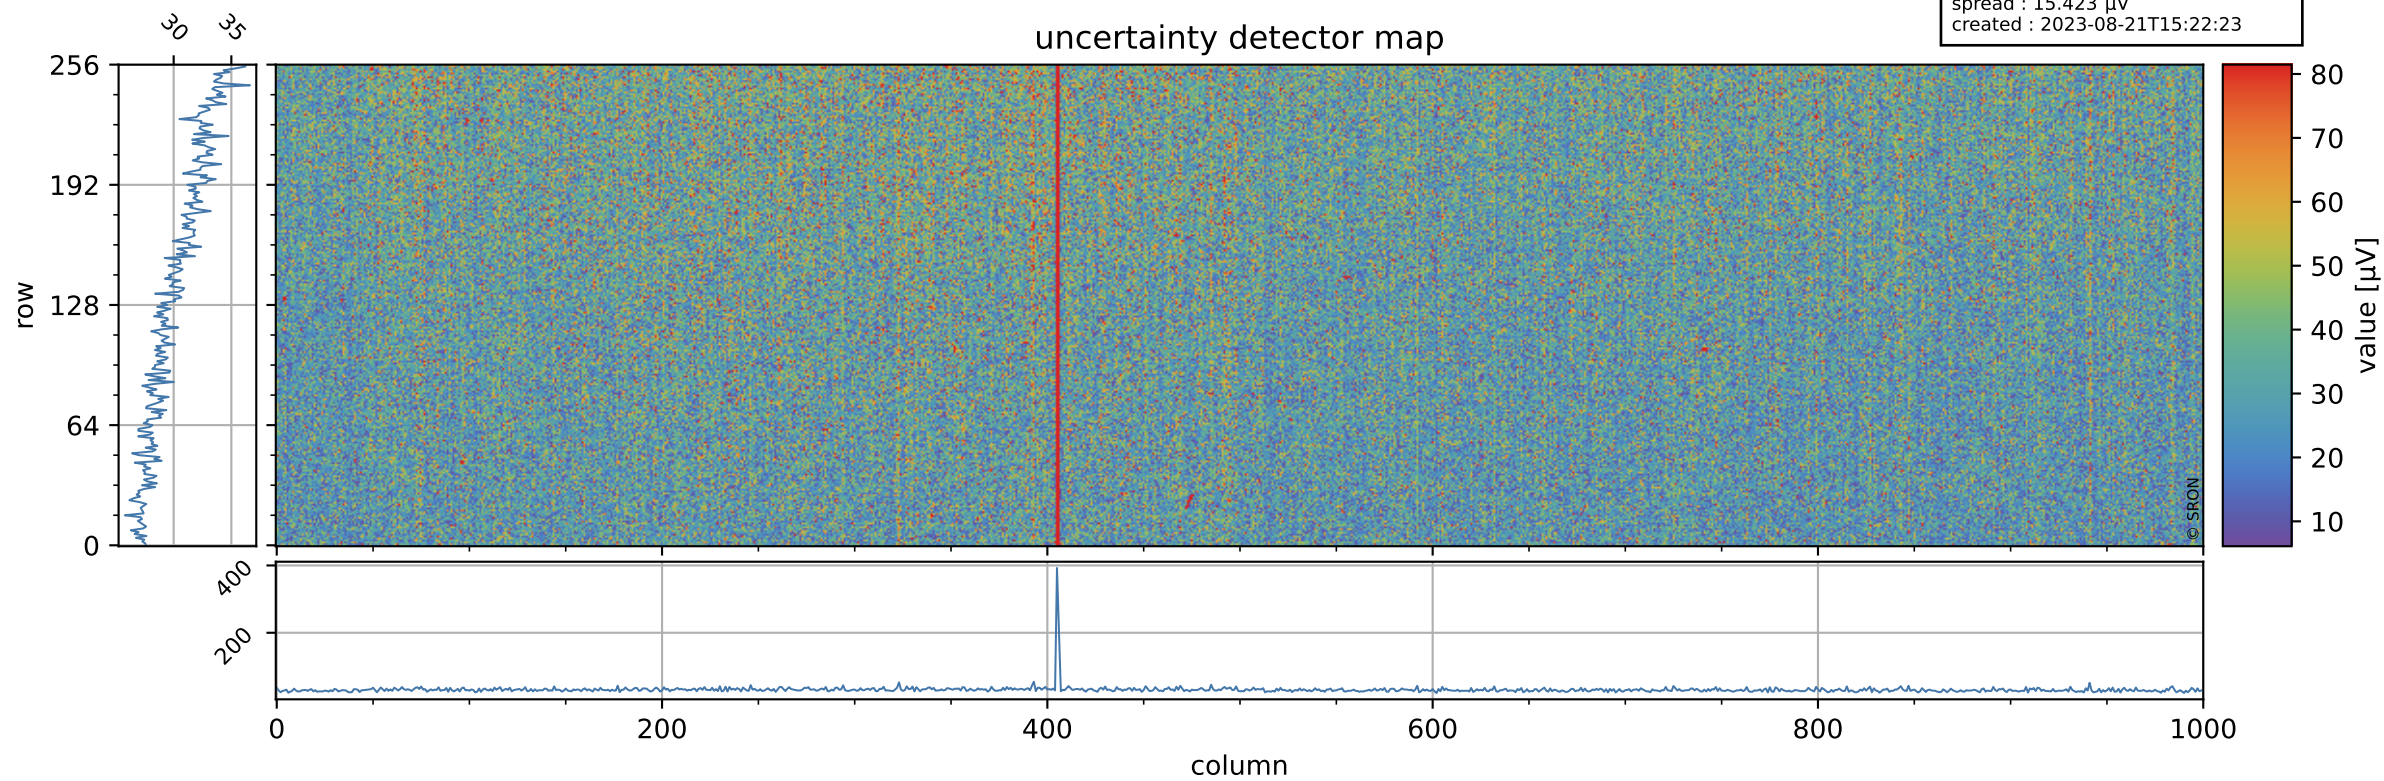

Tropomi SWIR offset (official)

orbits : 19 in [25492, 25537]
coverage : 2022-09-14 / 2022-09-17
median : 0.52593 V
spread : 0.035909 V
created : 2023-08-21T15:22:22

value detector map

Tropomi SWIR offset (official)

orbits : 19 in [25492, 25537]
coverage : 2022-09-14 / 2022-09-17
median : 30.407 μV
spread : 15.423 μV
created : 2023-08-21T15:22:23

Tropomi SWIR offset (official)

orbits : 19 in [25492, 25537]
coverage : 2022-09-14 / 2022-09-17
median : -0.083407 mV
spread : 0.40234 mV
created : 2023-08-21T15:22:23

value compared with SWIR offset CKD

Tropomi SWIR offset (official) ground-tracks of Sentinel-5P

orbits : 19 in [25492, 25537]
coverage : 2022-09-14 / 2022-09-17
created : 2023-08-21T15:22:24

Tropomi SWIR offset (official)

orbits : [2827, 25537]
coverage : 2018-04-30 / 2022-09-17
created : 2023-08-21T15:22:24

trend of detector median & temperatures