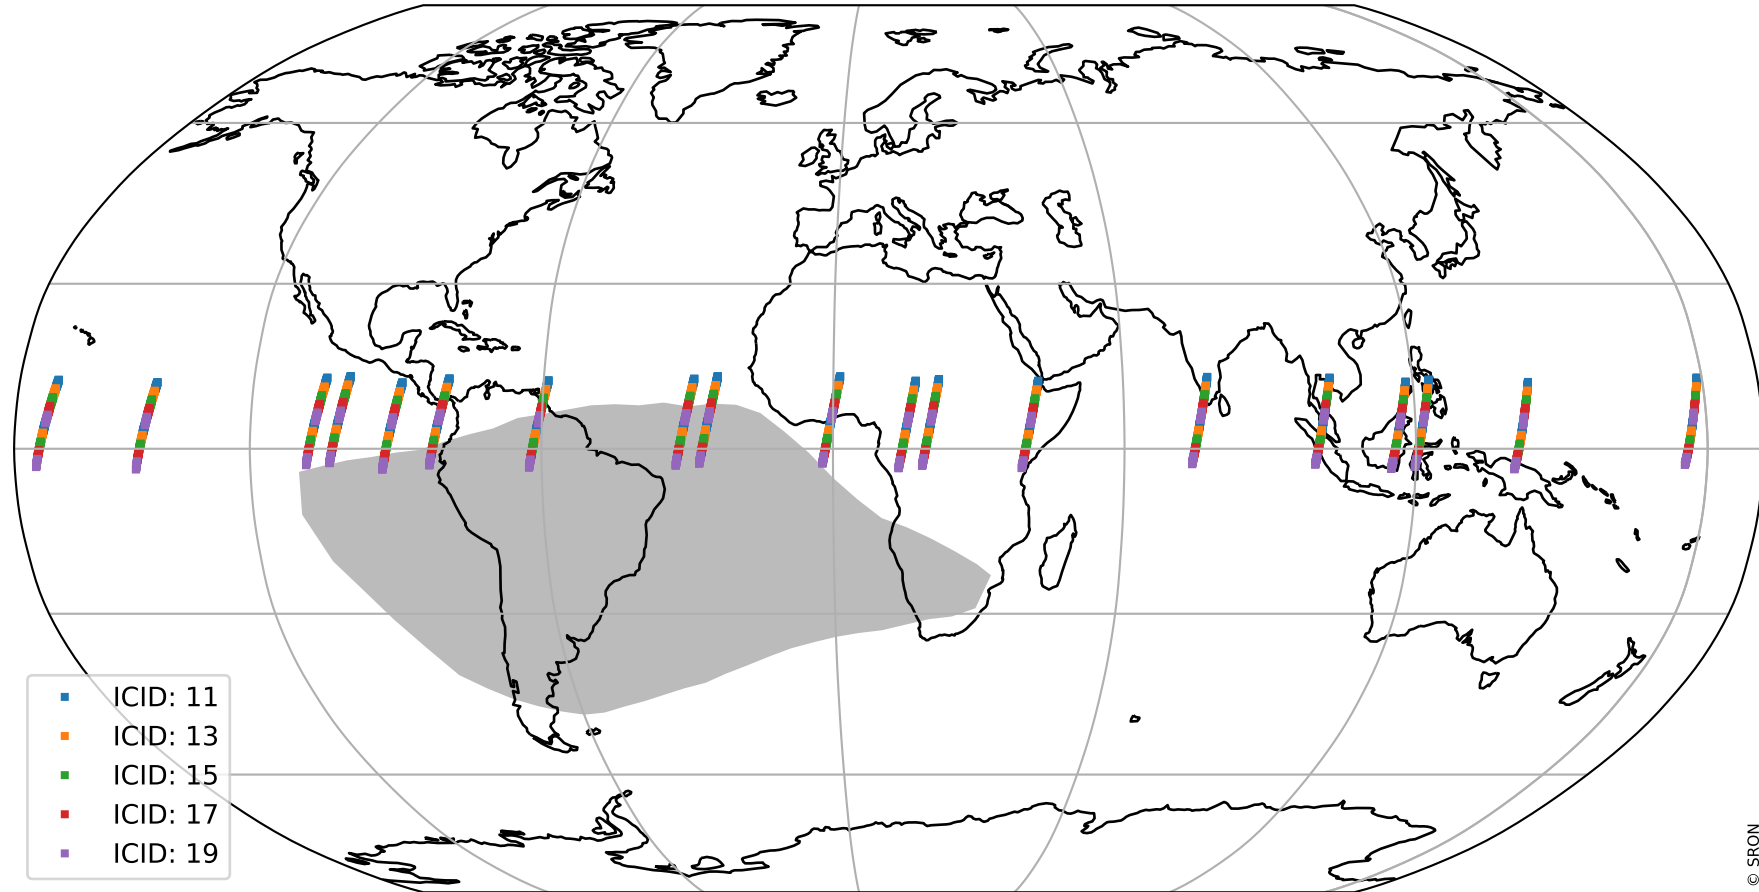

Tropomi SWIR offset (official)

orbits : 19 in [25492, 25537]
coverage : 2022-09-14 / 2022-09-17
median : 0.52593 V
spread : 0.035909 V
created : 2023-08-21T15:22:22

value detector map

Tropomi SWIR offset (official)

orbits : 19 in [25492, 25537]
coverage : 2022-09-14 / 2022-09-17
median : 30.407 μV
spread : 15.423 μV
created : 2023-08-21T15:22:23

Tropomi SWIR offset (official)

orbits : 19 in [25492, 25537]
coverage : 2022-09-14 / 2022-09-17
median : -0.083407 mV
spread : 0.40234 mV
created : 2023-08-21T15:22:23

value compared with SWIR offset CKD

Tropomi SWIR offset (official) ground-tracks of Sentinel-5P

orbits : 19 in [25492, 25537]
coverage : 2022-09-14 / 2022-09-17
created : 2023-08-21T15:22:24

Tropomi SWIR offset (official)

orbits : [2827, 25537]
coverage : 2018-04-30 / 2022-09-17
created : 2023-08-21T15:22:24

trend of detector median & temperatures