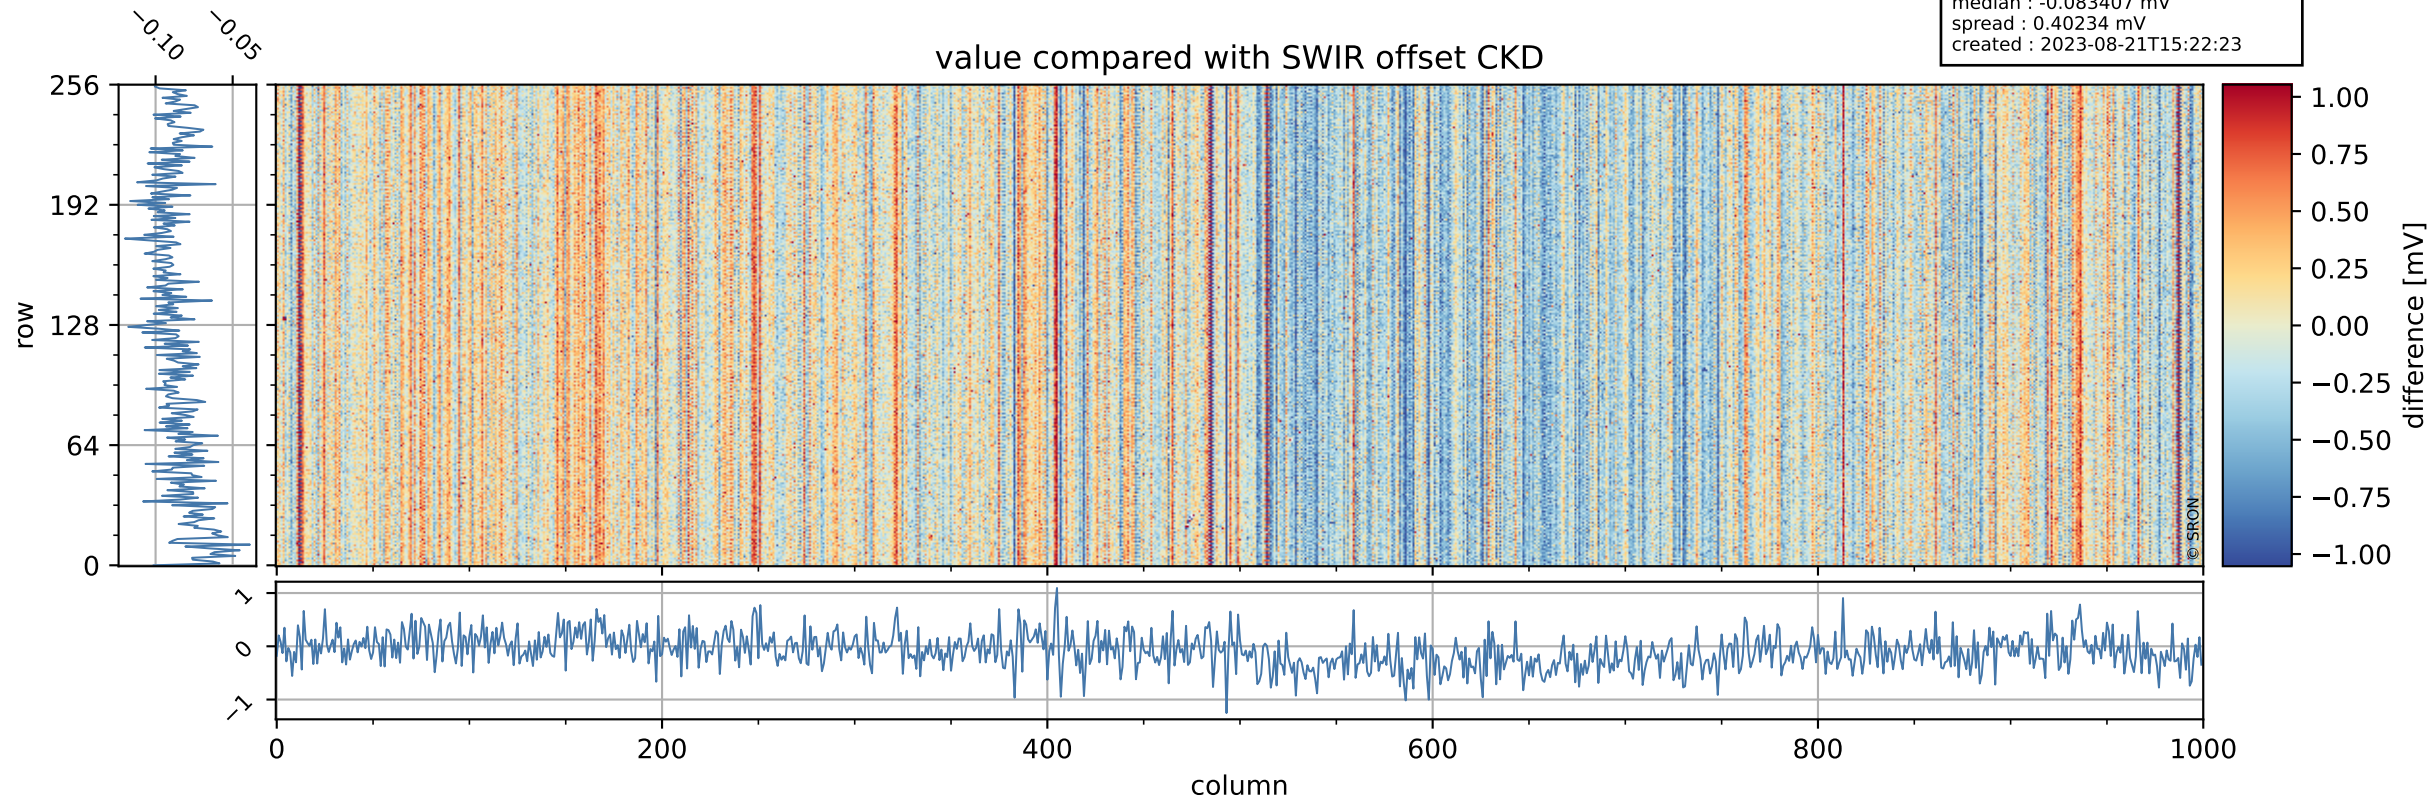

Tropomi SWIR offset (official)

orbits : 19 in [25492, 25537]
coverage : 2022-09-14 / 2022-09-17
median : 0.52593 V
spread : 0.035909 V
created : 2023-08-21T15:22:22

value detector map

Tropomi SWIR offset (official)

orbits : 19 in [25492, 25537]
coverage : 2022-09-14 / 2022-09-17
median : 30.407 μV
spread : 15.423 μV
created : 2023-08-21T15:22:23

Tropomi SWIR offset (official)

orbits : 19 in [25492, 25537]
coverage : 2022-09-14 / 2022-09-17
median : -0.083407 mV
spread : 0.40234 mV
created : 2023-08-21T15:22:23

value compared with SWIR offset CKD

Tropomi SWIR offset (official) ground-tracks of Sentinel-5P

orbits : 19 in [25492, 25537]
coverage : 2022-09-14 / 2022-09-17
created : 2023-08-21T15:22:24

Tropomi SWIR offset (official)

orbits : [2827, 25537]
coverage : 2018-04-30 / 2022-09-17
created : 2023-08-21T15:22:24

trend of detector median & temperatures