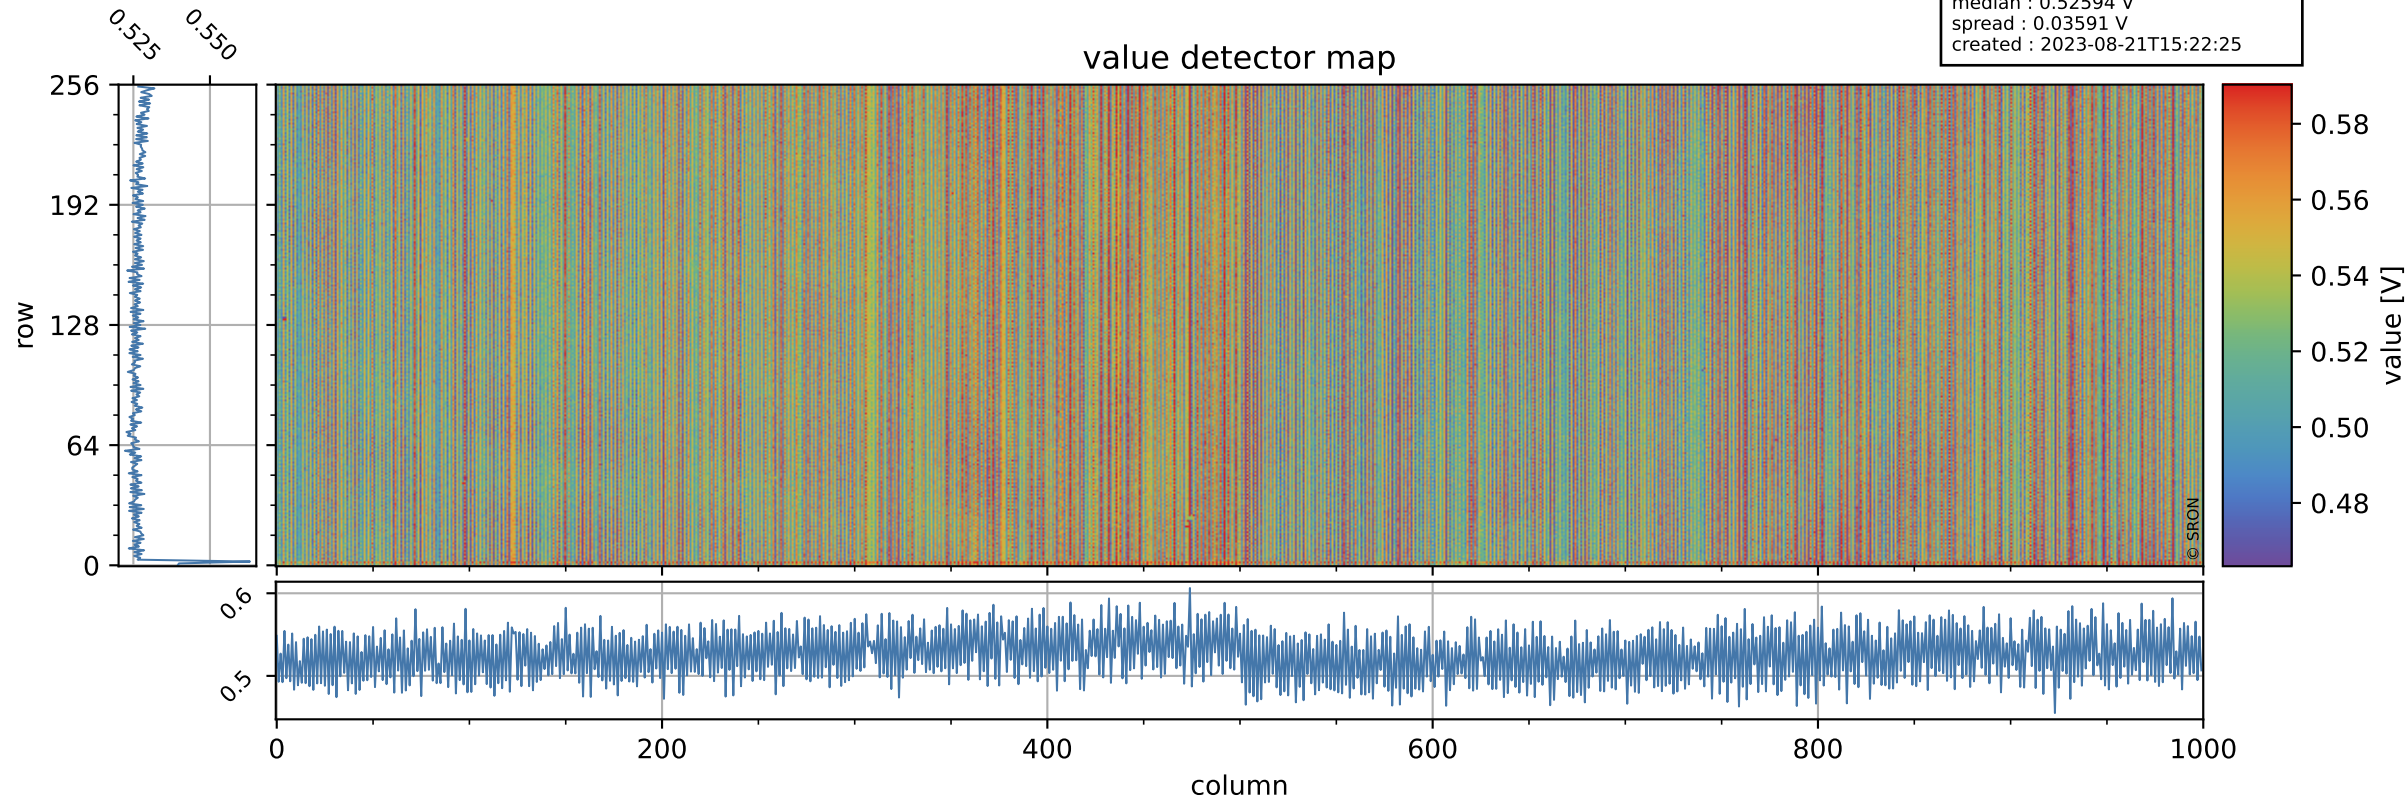

Tropomi SWIR offset (official)

orbits : 18 in [25507, 25552]
coverage : 2022-09-15 / 2022-09-18
median : 0.52594 V
spread : 0.03591 V
created : 2023-08-21T15:22:25

value detector map

Tropomi SWIR offset (official)

orbits : 18 in [25507, 25552]
coverage : 2022-09-15 / 2022-09-18
median : 31.005 μV
spread : 15.59 μV
created : 2023-08-21T15:22:26

Tropomi SWIR offset (official)

orbits : 18 in [25507, 25552]
coverage : 2022-09-15 / 2022-09-18
median : -0.071997 mV
spread : 0.39818 mV
created : 2023-08-21T15:22:26

value compared with SWIR offset CKD

Tropomi SWIR offset (official) ground-tracks of Sentinel-5P

orbits : 18 in [25507, 25552]
coverage : 2022-09-15 / 2022-09-18
created : 2023-08-21T15:22:26

Tropomi SWIR offset (official)

orbits : [2827, 25552]
coverage : 2018-04-30 / 2022-09-18
created : 2023-08-21T15:22:27

trend of detector median & temperatures