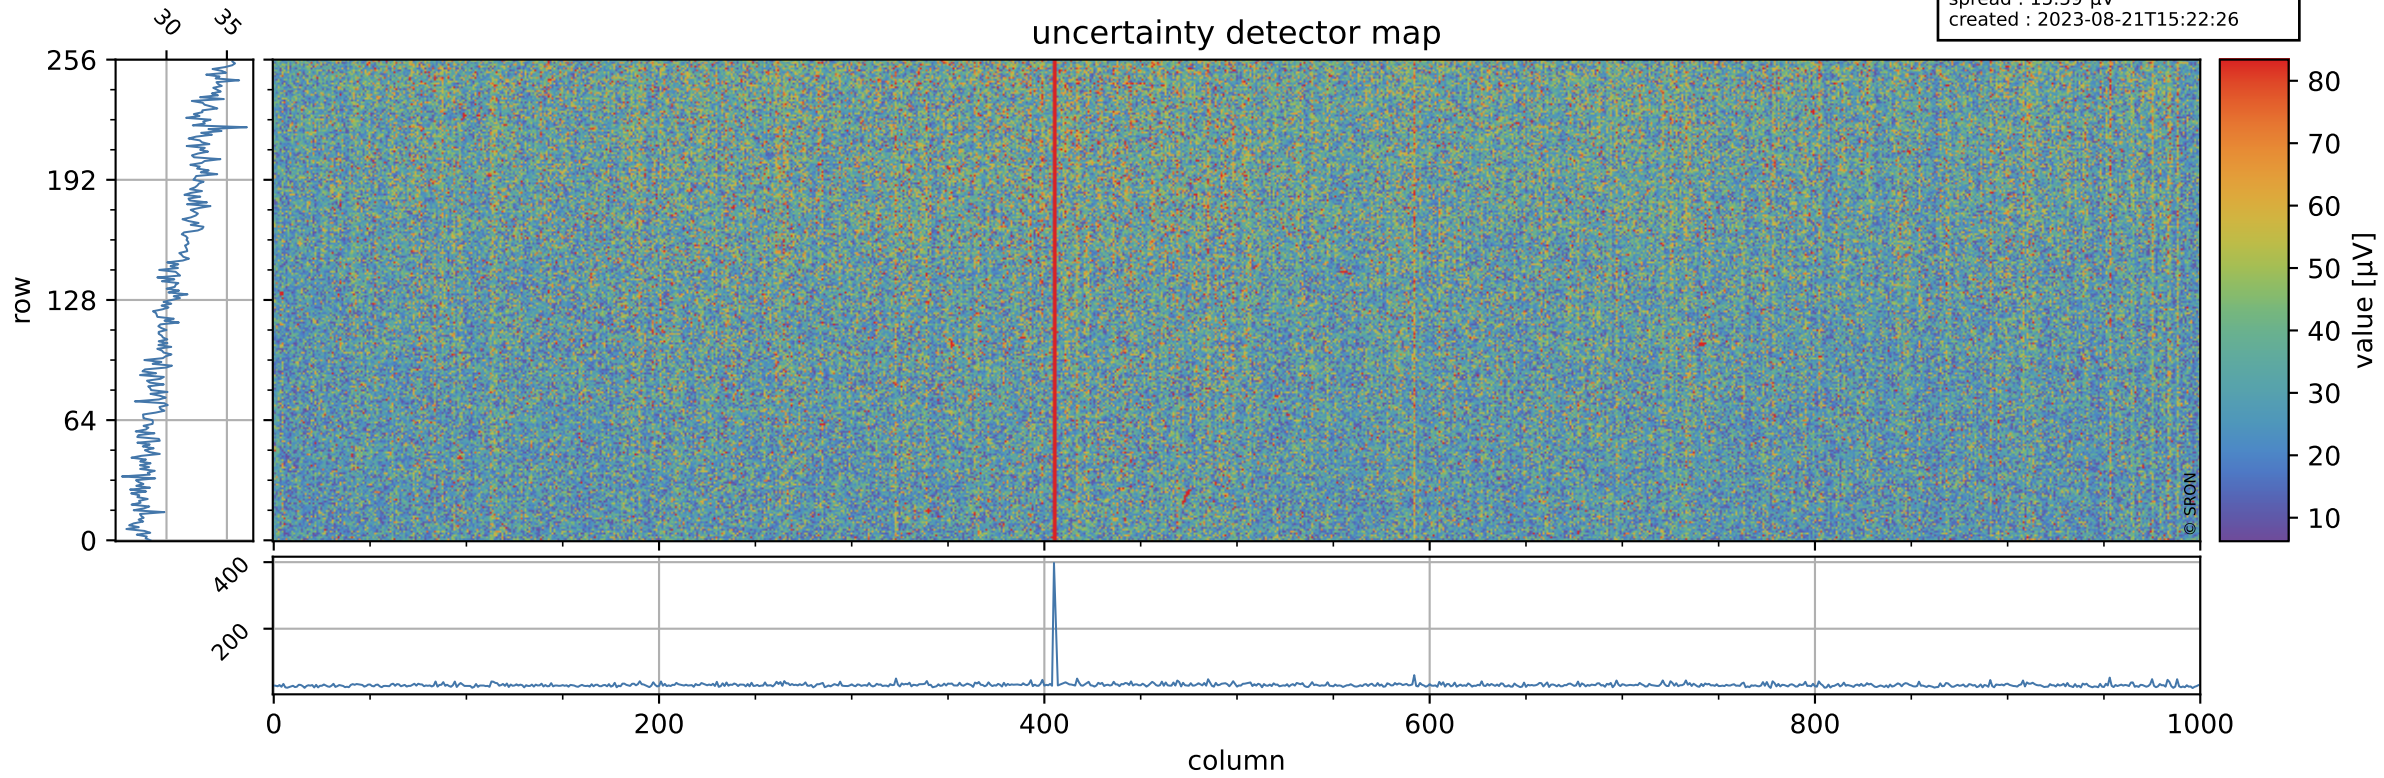

Tropomi SWIR offset (official)

orbits : 18 in [25507, 25552]
coverage : 2022-09-15 / 2022-09-18
median : 0.52594 V
spread : 0.03591 V
created : 2023-08-21T15:22:25

value detector map

Tropomi SWIR offset (official)

orbits : 18 in [25507, 25552]
coverage : 2022-09-15 / 2022-09-18
median : 31.005 μV
spread : 15.59 μV
created : 2023-08-21T15:22:26

Tropomi SWIR offset (official)

orbits : 18 in [25507, 25552]
coverage : 2022-09-15 / 2022-09-18
median : -0.071997 mV
spread : 0.39818 mV
created : 2023-08-21T15:22:26

value compared with SWIR offset CKD

Tropomi SWIR offset (official) ground-tracks of Sentinel-5P

orbits : 18 in [25507, 25552]
coverage : 2022-09-15 / 2022-09-18
created : 2023-08-21T15:22:26

Tropomi SWIR offset (official)

orbits : [2827, 25552]
coverage : 2018-04-30 / 2022-09-18
created : 2023-08-21T15:22:27

trend of detector median & temperatures