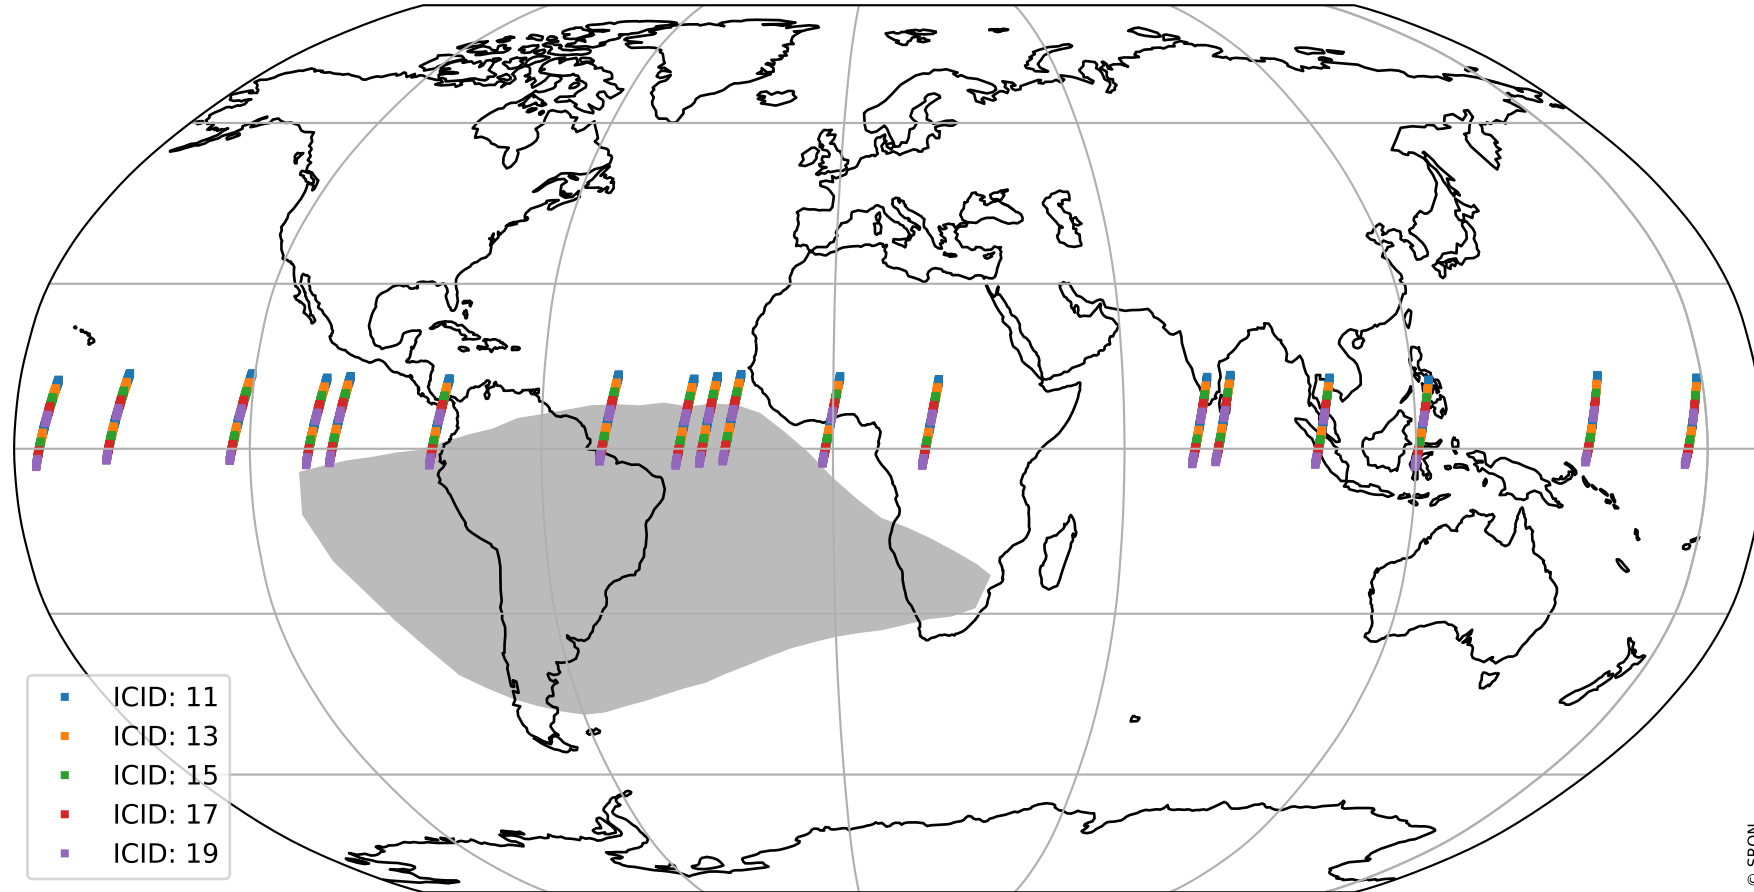

Tropomi SWIR offset (official)

orbits : 18 in [25507, 25552]
coverage : 2022-09-15 / 2022-09-18
median : 0.52594 V
spread : 0.03591 V
created : 2023-08-21T15:22:25

value detector map

Tropomi SWIR offset (official)

orbits : 18 in [25507, 25552]
coverage : 2022-09-15 / 2022-09-18
median : 31.005 μV
spread : 15.59 μV
created : 2023-08-21T15:22:26

Tropomi SWIR offset (official)

orbits : 18 in [25507, 25552]
coverage : 2022-09-15 / 2022-09-18
median : -0.071997 mV
spread : 0.39818 mV
created : 2023-08-21T15:22:26

value compared with SWIR offset CKD

Tropomi SWIR offset (official) ground-tracks of Sentinel-5P

orbits : 18 in [25507, 25552]
coverage : 2022-09-15 / 2022-09-18
created : 2023-08-21T15:22:26

Tropomi SWIR offset (official)

orbits : [2827, 25552]
coverage : 2018-04-30 / 2022-09-18
created : 2023-08-21T15:22:27

trend of detector median & temperatures