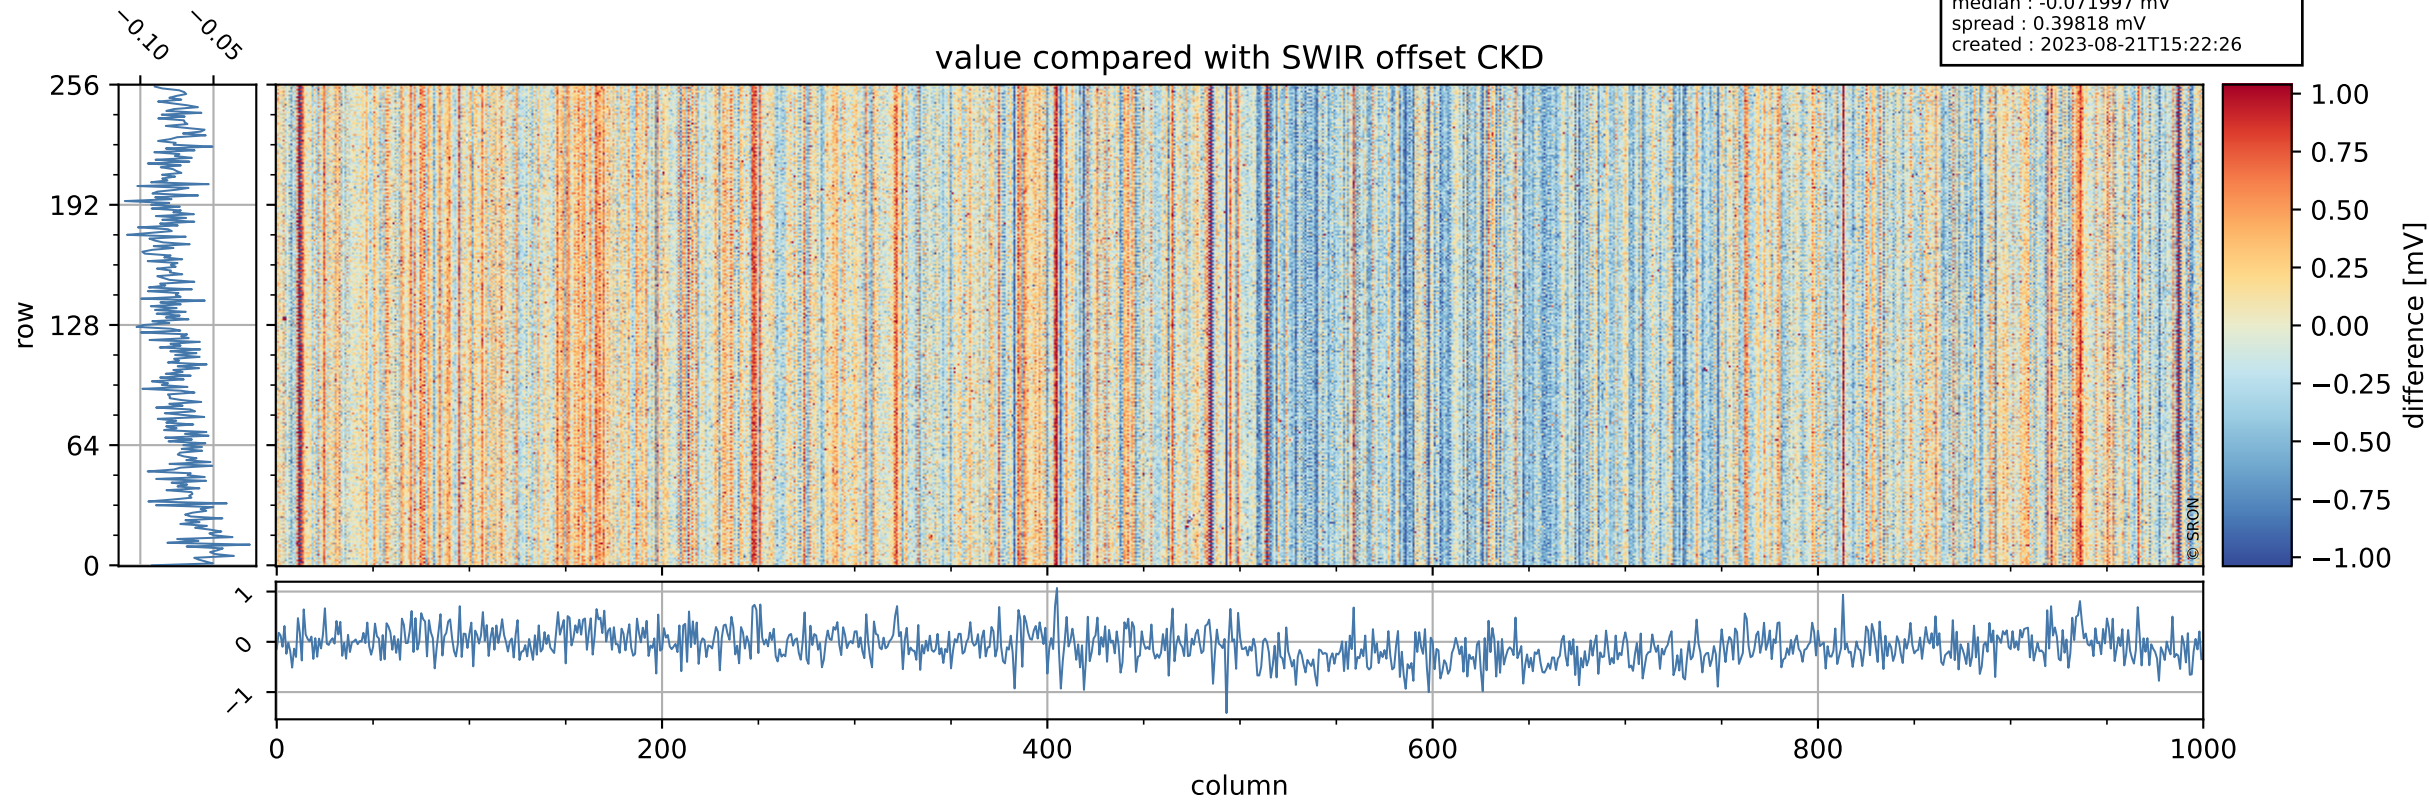

Tropomi SWIR offset (official)

orbits : 18 in [25507, 25552]
coverage : 2022-09-15 / 2022-09-18
median : 0.52594 V
spread : 0.03591 V
created : 2023-08-21T15:22:25

value detector map

Tropomi SWIR offset (official)

orbits : 18 in [25507, 25552]
coverage : 2022-09-15 / 2022-09-18
median : 31.005 μV
spread : 15.59 μV
created : 2023-08-21T15:22:26

Tropomi SWIR offset (official)

orbits : 18 in [25507, 25552]
coverage : 2022-09-15 / 2022-09-18
median : -0.071997 mV
spread : 0.39818 mV
created : 2023-08-21T15:22:26

value compared with SWIR offset CKD

Tropomi SWIR offset (official) ground-tracks of Sentinel-5P

orbits : 18 in [25507, 25552]
coverage : 2022-09-15 / 2022-09-18
created : 2023-08-21T15:22:26

Tropomi SWIR offset (official)

orbits : [2827, 25552]
coverage : 2018-04-30 / 2022-09-18
created : 2023-08-21T15:22:27

trend of detector median & temperatures