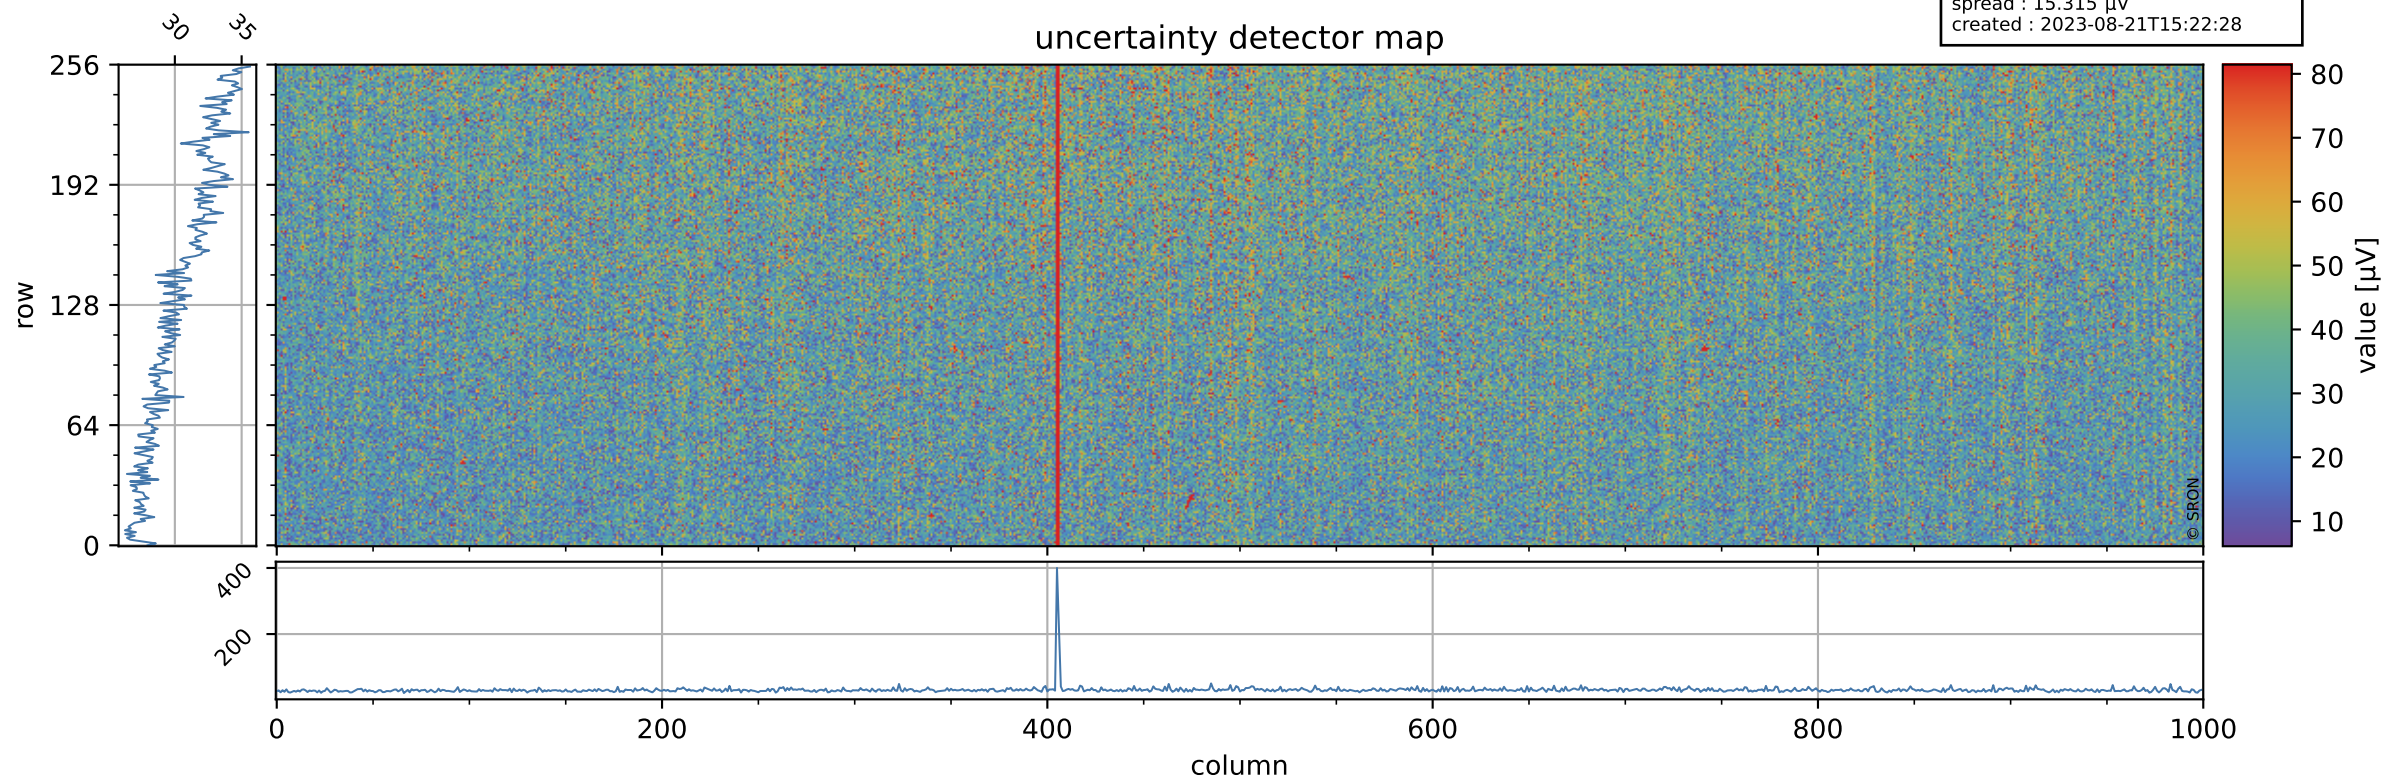

# Tropomi SWIR offset (official)

orbits : 19 in [25522, 25567]  
coverage : 2022-09-16 / 2022-09-19  
median : 0.52595 V  
spread : 0.03591 V  
created : 2023-08-21T15:22:28

## value detector map

# Tropomi SWIR offset (official)

orbits : 19 in [25522, 25567]  
coverage : 2022-09-16 / 2022-09-19  
median : 30.649  $\mu\text{V}$   
spread : 15.315  $\mu\text{V}$   
created : 2023-08-21T15:22:28

# Tropomi SWIR offset (official) ground-tracks of Sentinel-5P

orbits : 19 in [25522, 25567]  
coverage : 2022-09-16 / 2022-09-19  
created : 2023-08-21T15:22:29