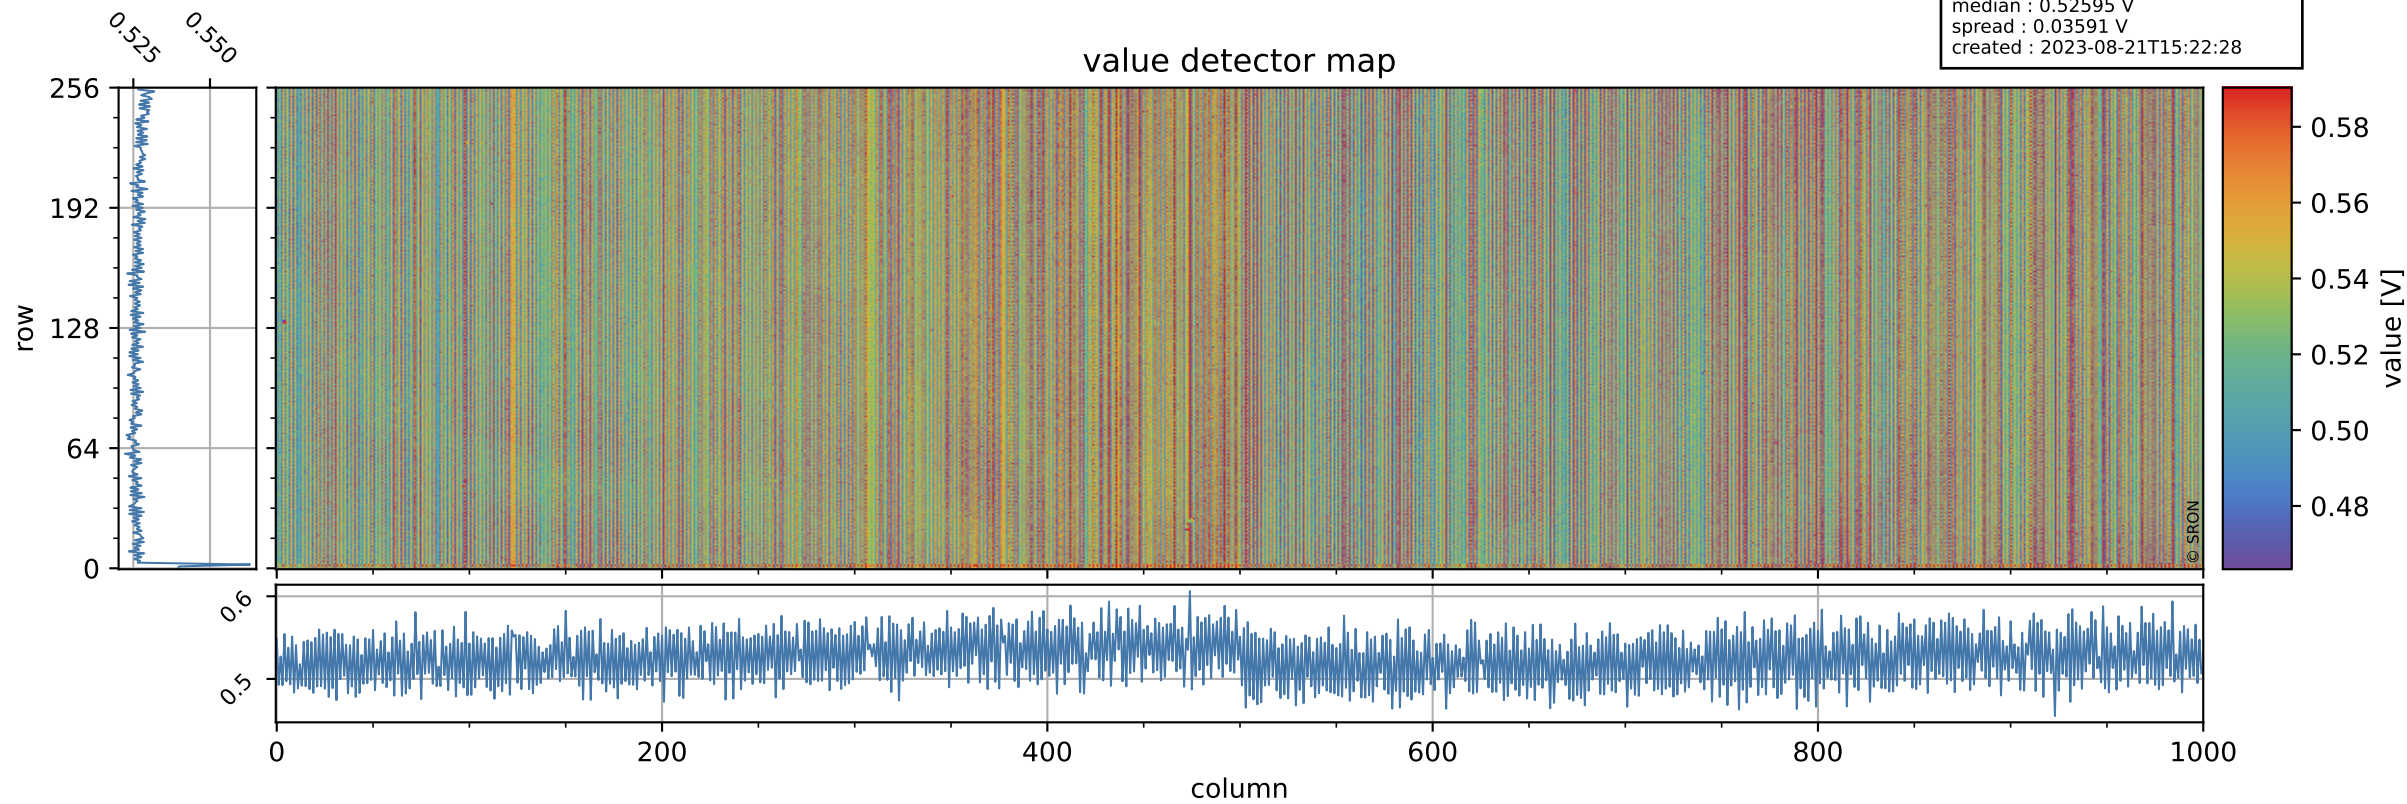

# Tropomi SWIR offset (official)

orbits : 19 in [25522, 25567]  
coverage : 2022-09-16 / 2022-09-19  
median : 0.52595 V  
spread : 0.03591 V  
created : 2023-08-21T15:22:28

## value detector map

# Tropomi SWIR offset (official)

orbits : 19 in [25522, 25567]  
coverage : 2022-09-16 / 2022-09-19  
median : 30.649  $\mu\text{V}$   
spread : 15.315  $\mu\text{V}$   
created : 2023-08-21T15:22:28

# Tropomi SWIR offset (official) ground-tracks of Sentinel-5P

orbits : 19 in [25522, 25567]  
coverage : 2022-09-16 / 2022-09-19  
created : 2023-08-21T15:22:29