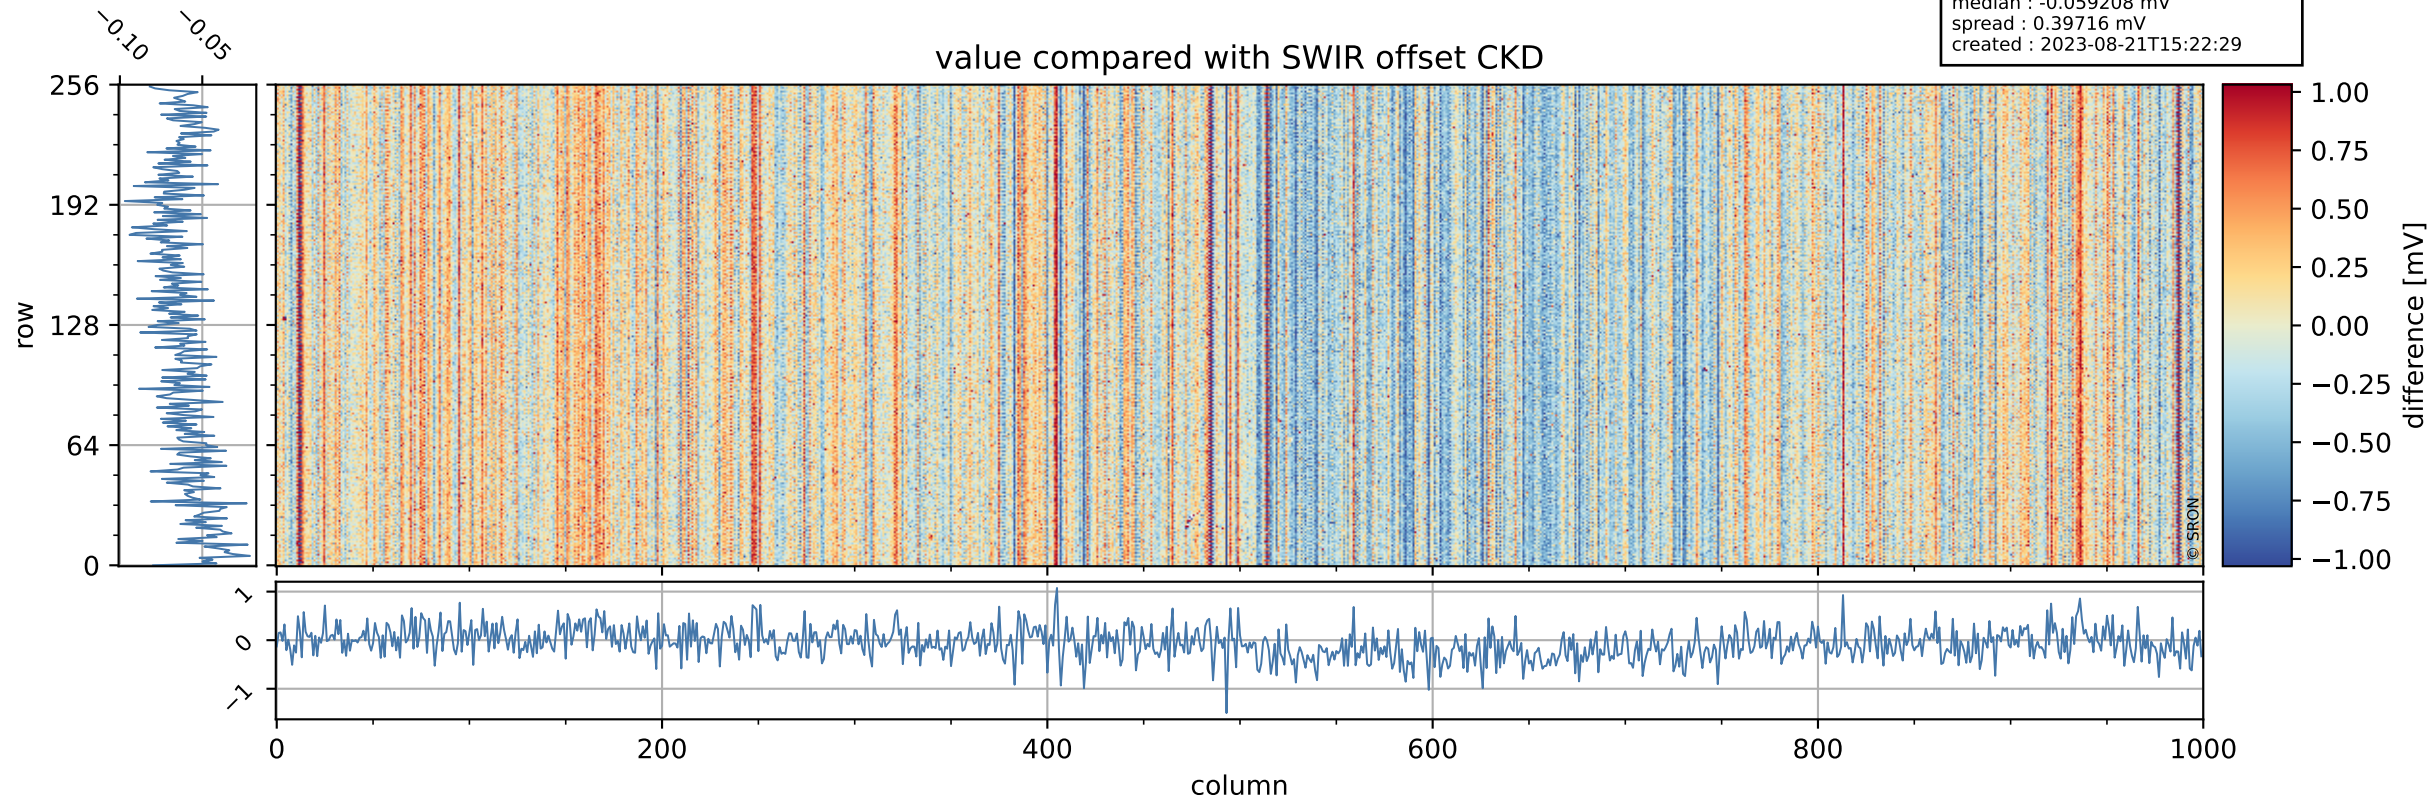

## value detector map

# Tropomi SWIR offset (official)

orbits : 19 in [25522, 25567]  
coverage : 2022-09-16 / 2022-09-19  
median : 30.649  $\mu\text{V}$   
spread : 15.315  $\mu\text{V}$   
created : 2023-08-21T15:22:28

# Tropomi SWIR offset (official)

orbits : 19 in [25522, 25567]  
coverage : 2022-09-16 / 2022-09-19  
median : -0.059208 mV  
spread : 0.39716 mV  
created : 2023-08-21T15:22:29

value compared with SWIR offset CKD

# Tropomi SWIR offset (official) ground-tracks of Sentinel-5P

orbits : 19 in [25522, 25567]  
coverage : 2022-09-16 / 2022-09-19  
created : 2023-08-21T15:22:29