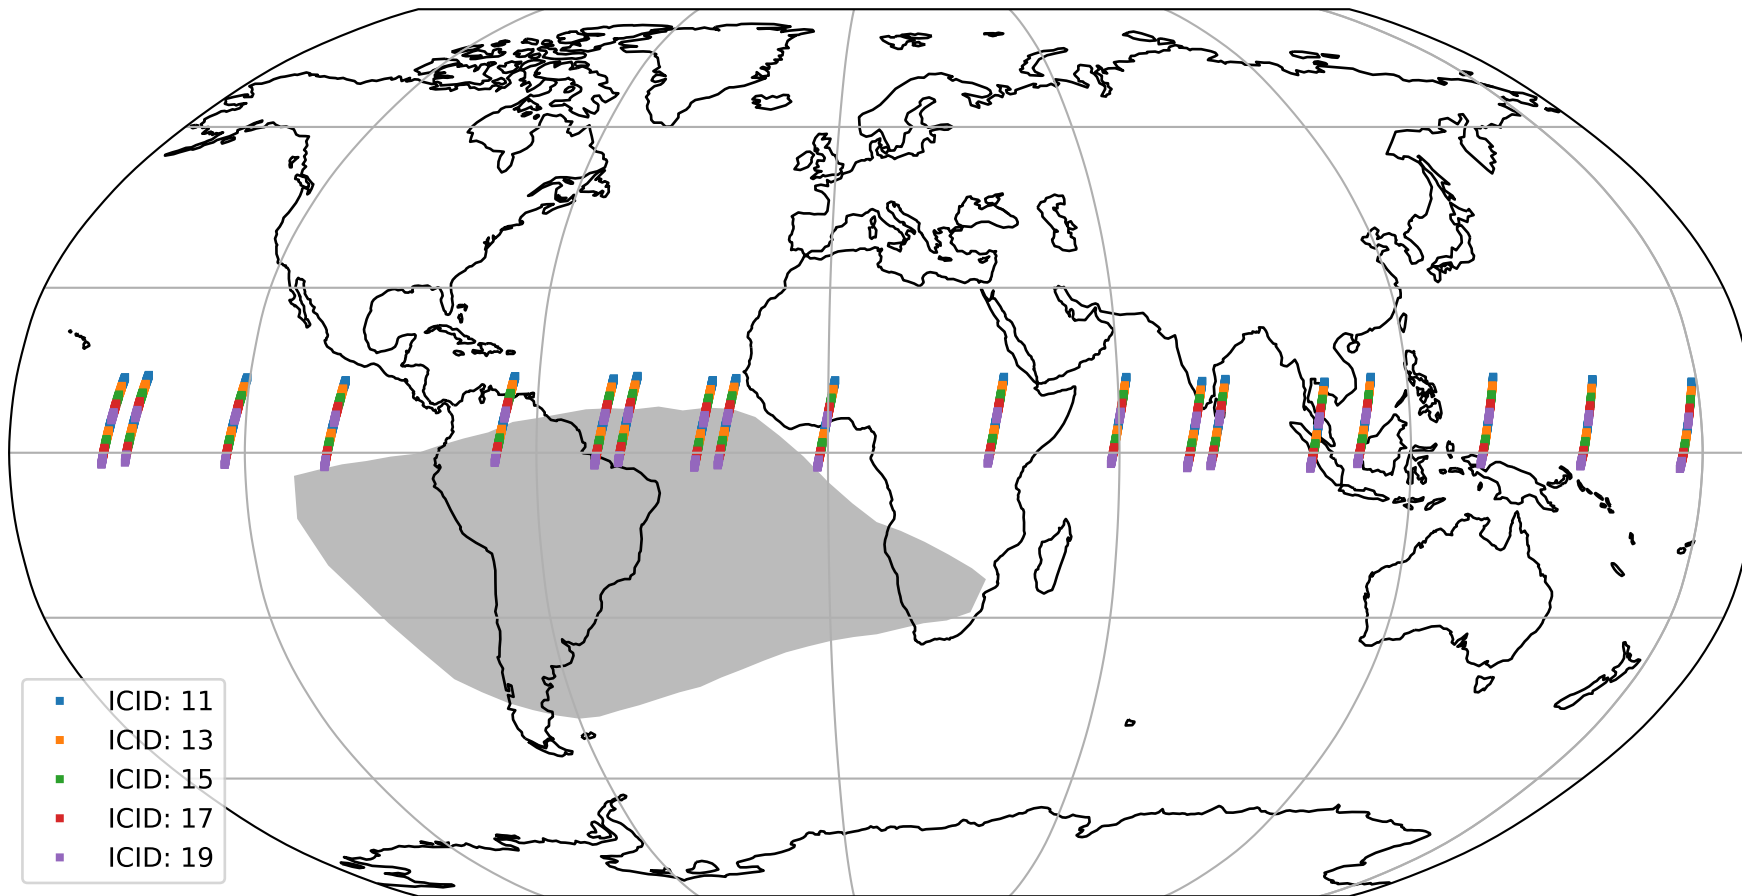

# Tropomi SWIR offset (official)

orbits : 19 in [25522, 25567]  
coverage : 2022-09-16 / 2022-09-19  
median : 30.649  $\mu\text{V}$   
spread : 15.315  $\mu\text{V}$   
created : 2023-08-21T15:22:28

# Tropomi SWIR offset (official)

orbits : 19 in [25522, 25567]  
coverage : 2022-09-16 / 2022-09-19  
median : -0.059208 mV  
spread : 0.39716 mV  
created : 2023-08-21T15:22:29

value compared with SWIR offset CKD

# Tropomi SWIR offset (official) ground-tracks of Sentinel-5P

orbits : 19 in [25522, 25567]  
coverage : 2022-09-16 / 2022-09-19  
created : 2023-08-21T15:22:29

# Tropomi SWIR offset (official)

orbits : [2827, 25567]  
coverage : 2018-04-30 / 2022-09-19  
created : 2023-08-21T15:22:30