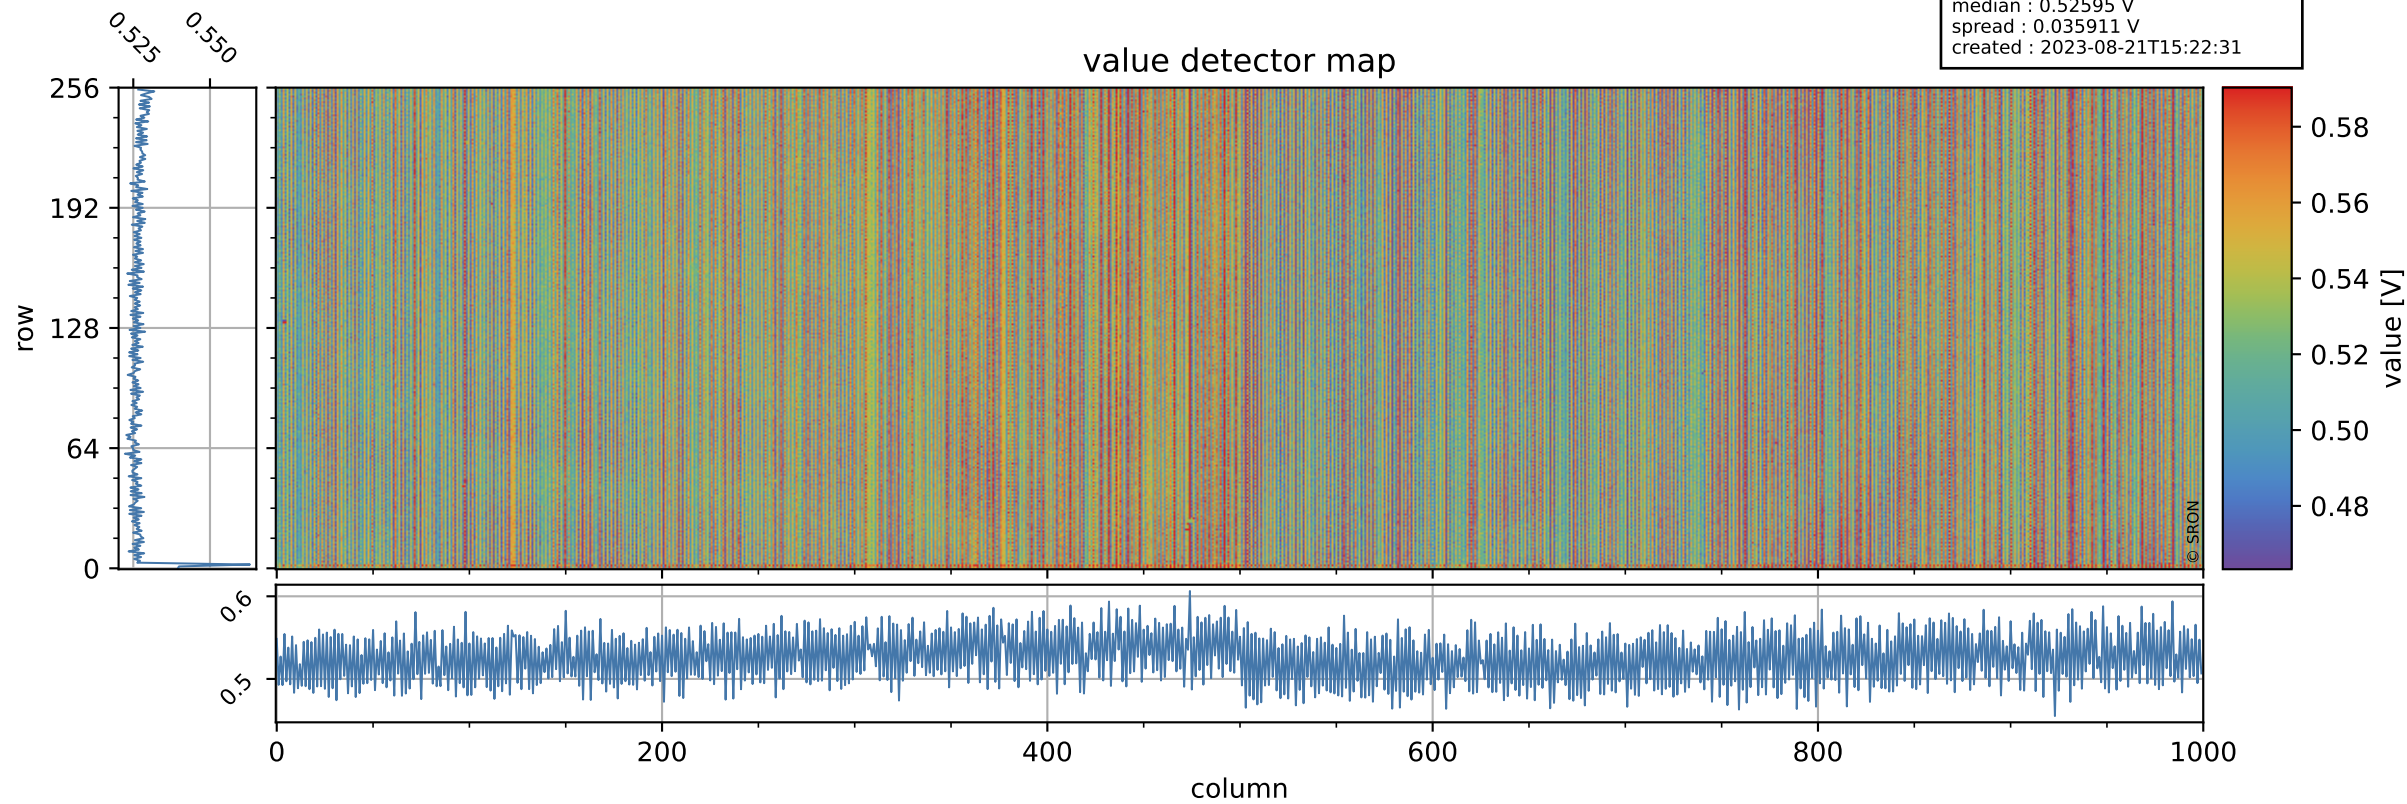

# Tropomi SWIR offset (official)

orbits : 19 in [25537, 25582]  
coverage : 2022-09-17 / 2022-09-20  
median : 0.52595 V  
spread : 0.035911 V  
created : 2023-08-21T15:22:31

## value detector map

# Tropomi SWIR offset (official)

orbits : 19 in [25537, 25582]  
coverage : 2022-09-17 / 2022-09-20  
median : 29.746  $\mu\text{V}$   
spread : 14.898  $\mu\text{V}$   
created : 2023-08-21T15:22:31

# Tropomi SWIR offset (official) ground-tracks of Sentinel-5P

orbits : 19 in [25537, 25582]  
coverage : 2022-09-17 / 2022-09-20  
created : 2023-08-21T15:22:32