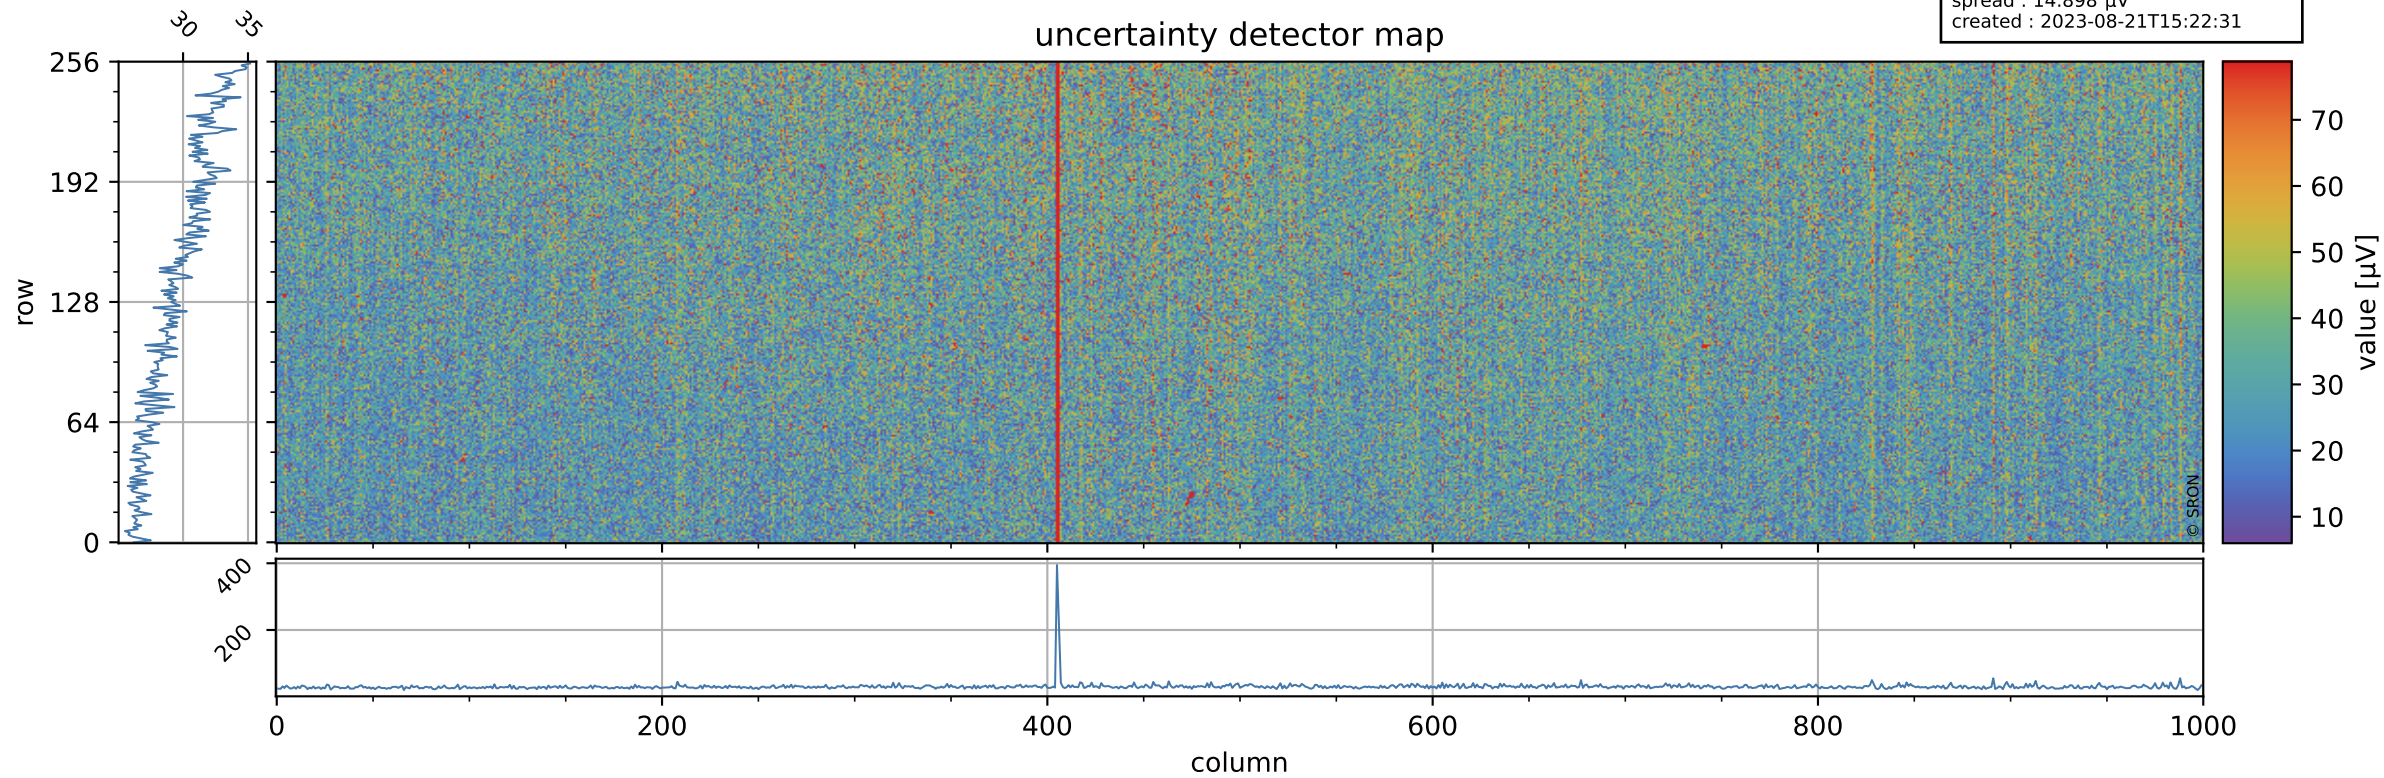

# Tropomi SWIR offset (official)

orbits : 19 in [25537, 25582]  
coverage : 2022-09-17 / 2022-09-20  
median : 0.52595 V  
spread : 0.035911 V  
created : 2023-08-21T15:22:31

## value detector map

# Tropomi SWIR offset (official)

orbits : 19 in [25537, 25582]  
coverage : 2022-09-17 / 2022-09-20  
median : 29.746  $\mu\text{V}$   
spread : 14.898  $\mu\text{V}$   
created : 2023-08-21T15:22:31

# Tropomi SWIR offset (official) ground-tracks of Sentinel-5P

orbits : 19 in [25537, 25582]  
coverage : 2022-09-17 / 2022-09-20  
created : 2023-08-21T15:22:32