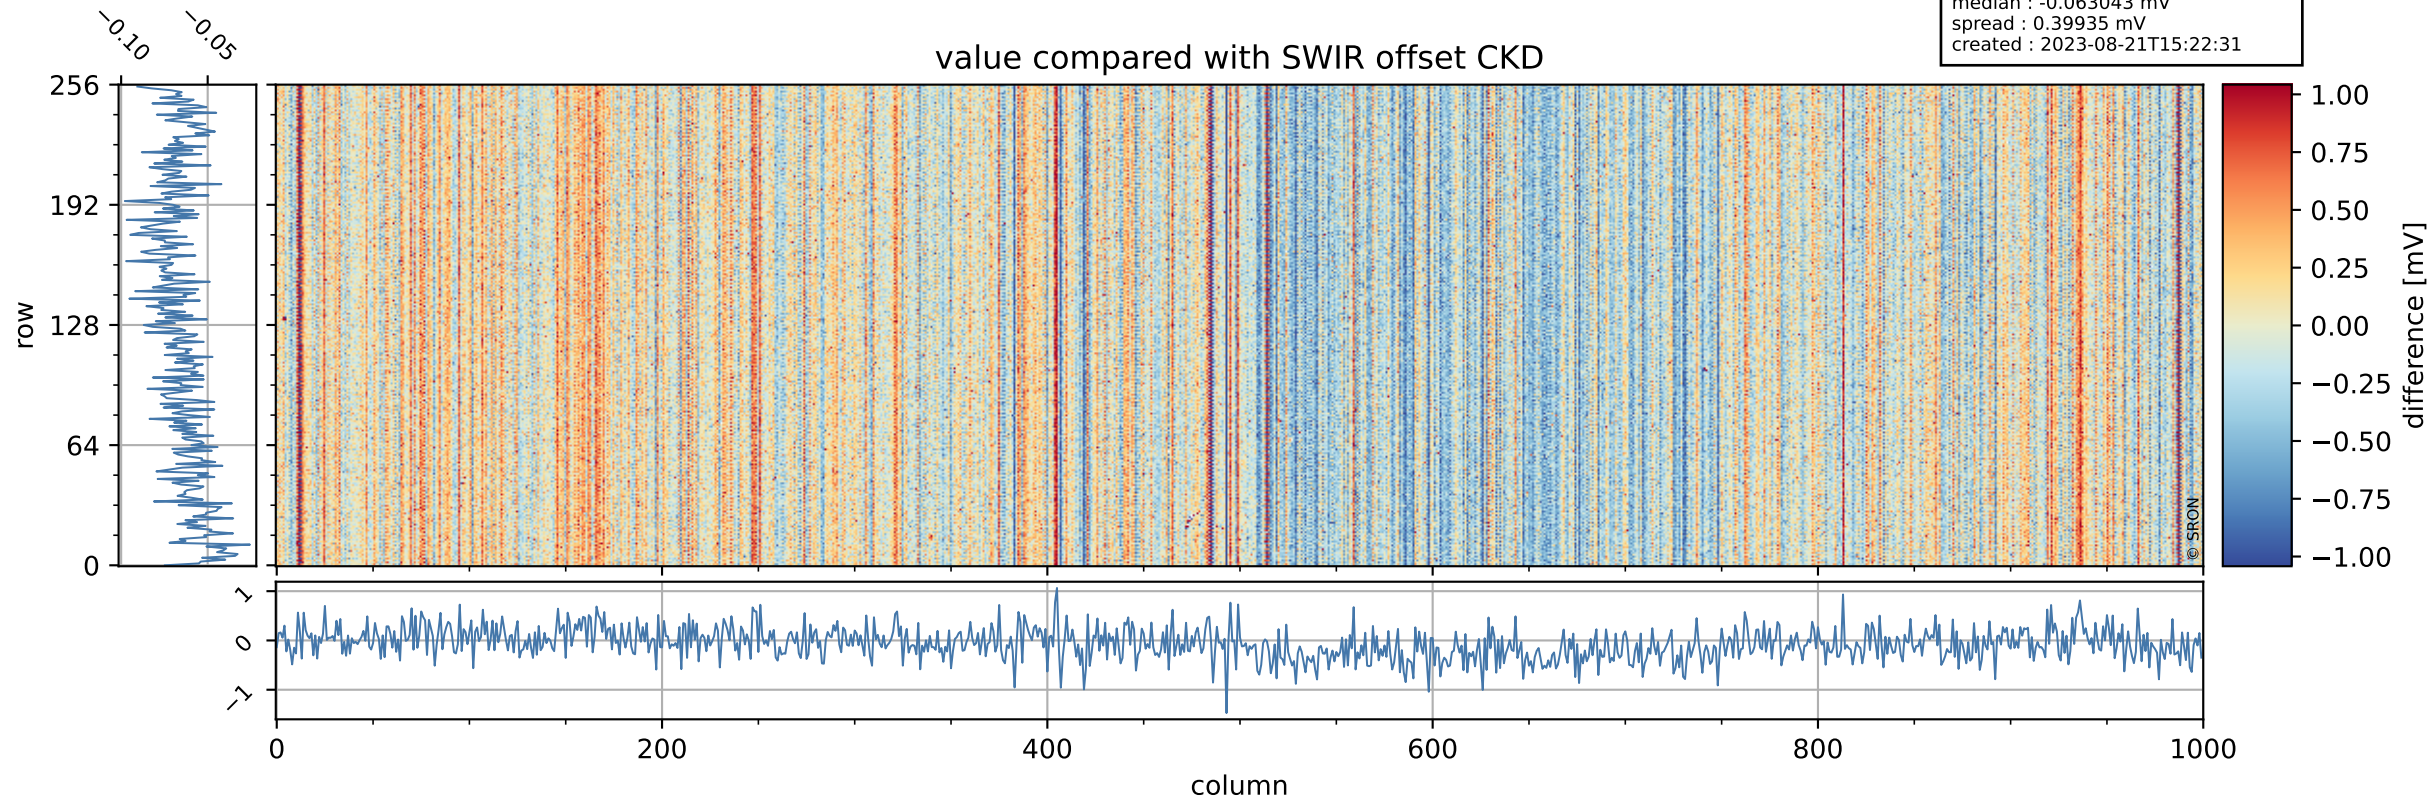

## value detector map

# Tropomi SWIR offset (official)

orbits : 19 in [25537, 25582]  
coverage : 2022-09-17 / 2022-09-20  
median : 29.746  $\mu\text{V}$   
spread : 14.898  $\mu\text{V}$   
created : 2023-08-21T15:22:31

# Tropomi SWIR offset (official)

orbits : 19 in [25537, 25582]  
coverage : 2022-09-17 / 2022-09-20  
median : -0.063043 mV  
spread : 0.39935 mV  
created : 2023-08-21T15:22:31

value compared with SWIR offset CKD

# Tropomi SWIR offset (official) ground-tracks of Sentinel-5P

orbits : 19 in [25537, 25582]  
coverage : 2022-09-17 / 2022-09-20  
created : 2023-08-21T15:22:32