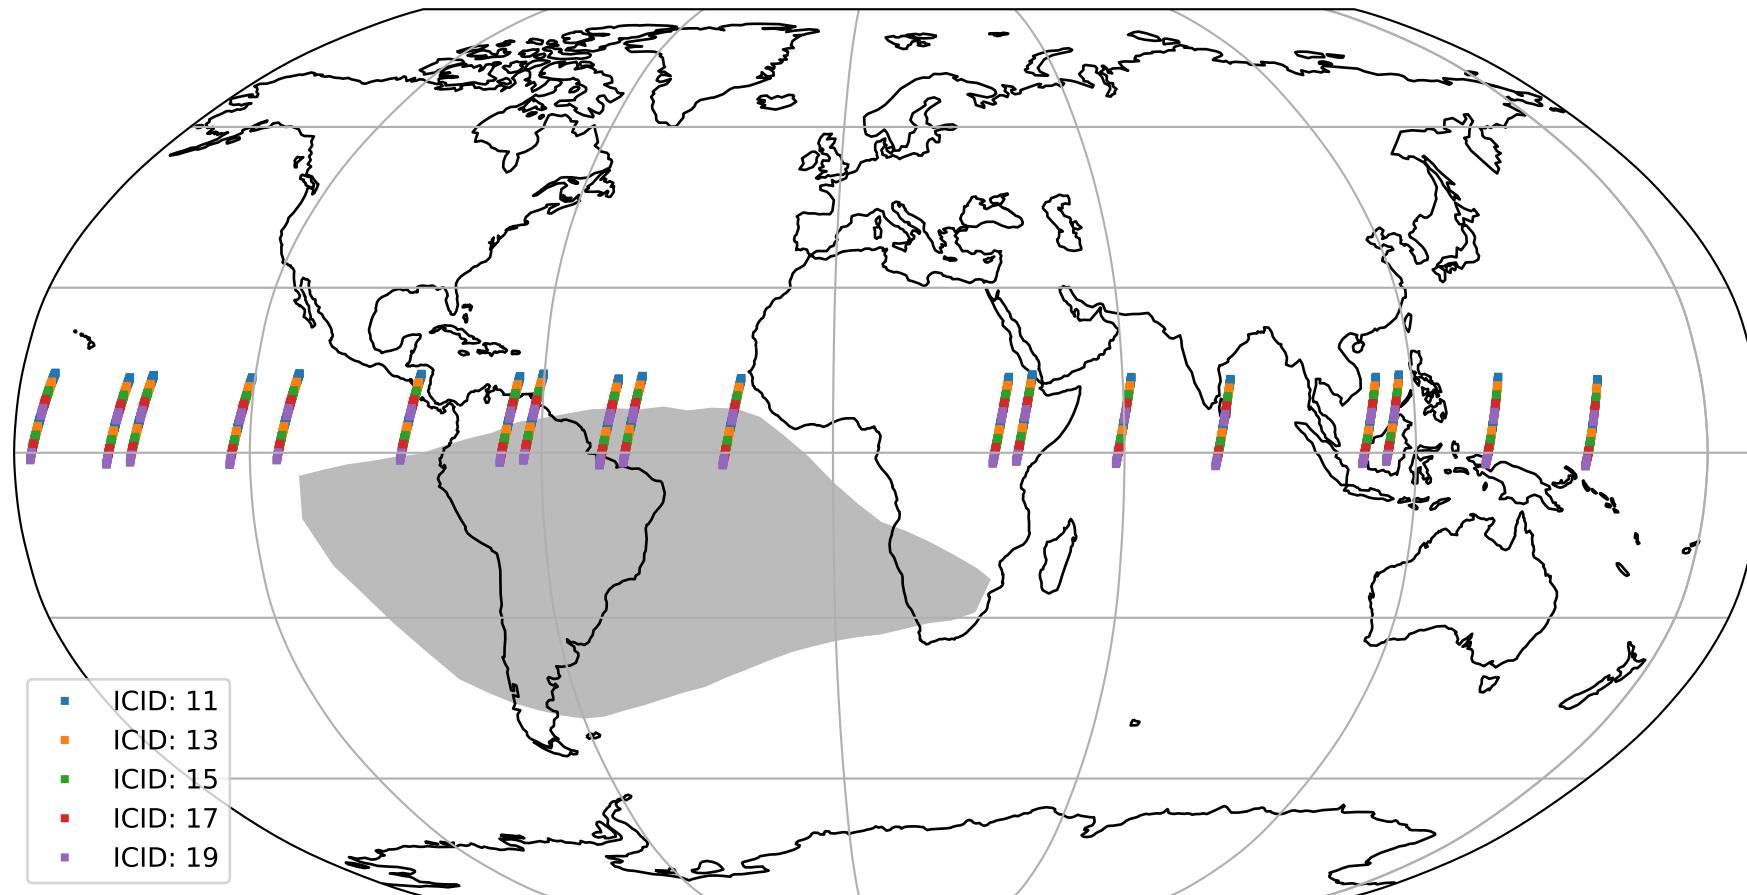

# Tropomi SWIR offset (official)

orbits : 19 in [25537, 25582]  
coverage : 2022-09-17 / 2022-09-20  
median : 29.746  $\mu\text{V}$   
spread : 14.898  $\mu\text{V}$   
created : 2023-08-21T15:22:31

# Tropomi SWIR offset (official)

orbits : 19 in [25537, 25582]  
coverage : 2022-09-17 / 2022-09-20  
median : -0.063043 mV  
spread : 0.39935 mV  
created : 2023-08-21T15:22:31

value compared with SWIR offset CKD

# Tropomi SWIR offset (official) ground-tracks of Sentinel-5P

orbits : 19 in [25537, 25582]  
coverage : 2022-09-17 / 2022-09-20  
created : 2023-08-21T15:22:32

# Tropomi SWIR offset (official)

orbits : [2827, 25582]  
coverage : 2018-04-30 / 2022-09-20  
created : 2023-08-21T15:22:32