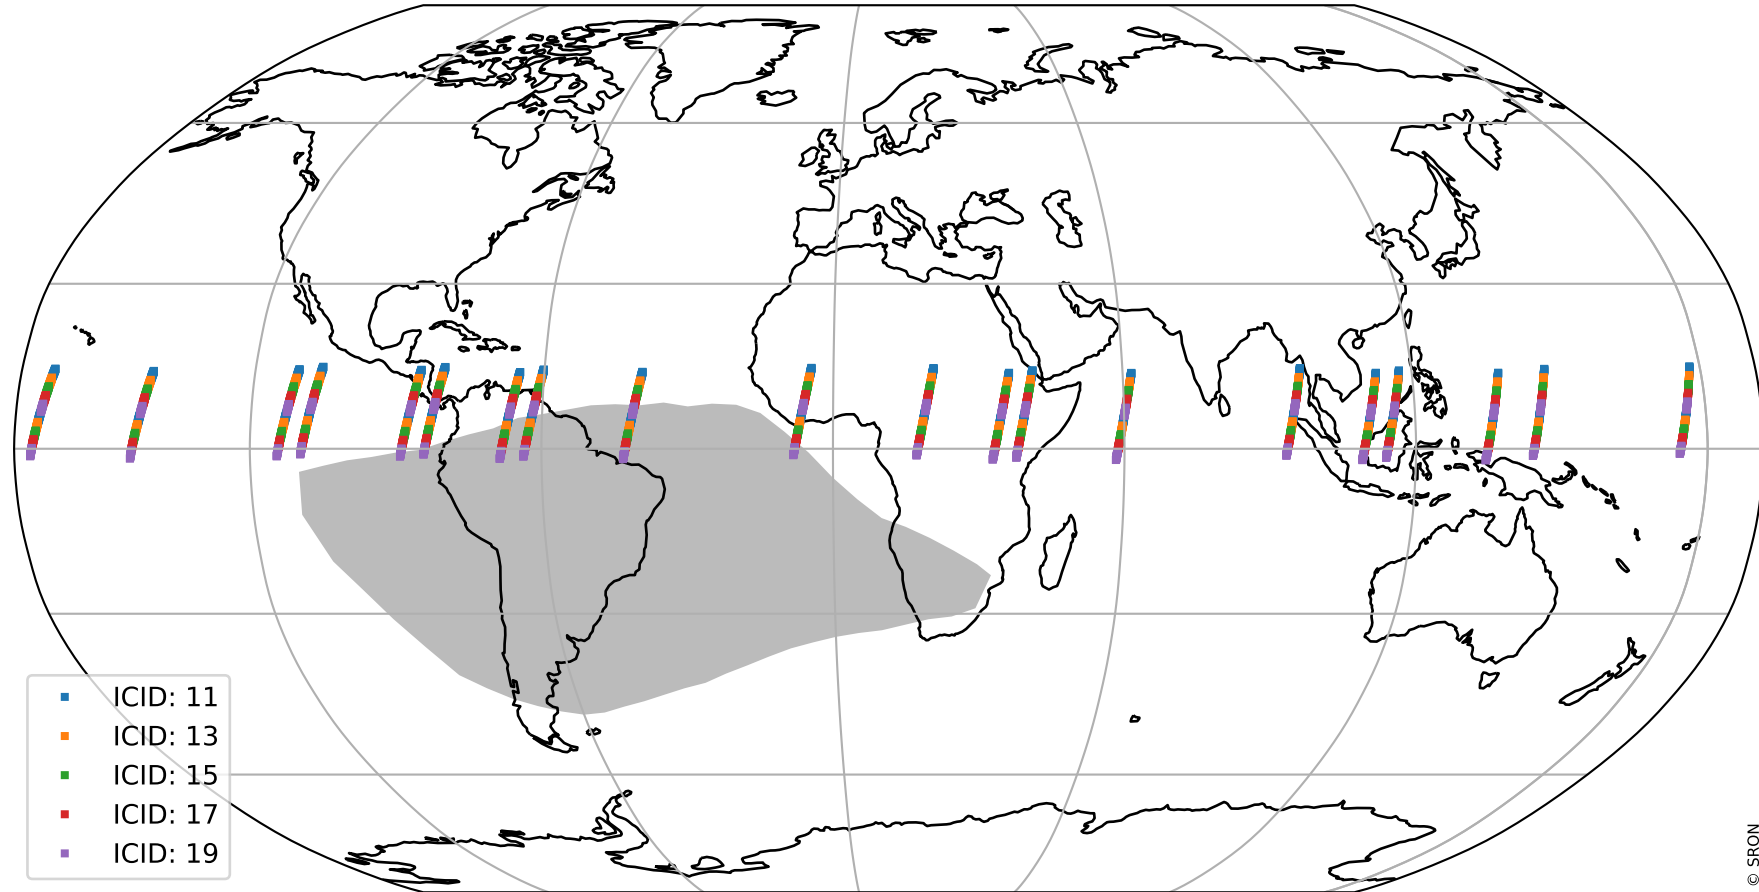

Tropomi SWIR offset (official)

orbits : 20 in [25552, 25597]
coverage : 2022-09-18 / 2022-09-21
median : 0.52595 V
spread : 0.03591 V
created : 2023-08-21T15:22:33

value detector map

Tropomi SWIR offset (official)

orbits : 20 in [25552, 25597]
coverage : 2022-09-18 / 2022-09-21
median : 29.008 μV
spread : 14.671 μV
created : 2023-08-21T15:22:34

Tropomi SWIR offset (official)

orbits : 20 in [25552, 25597]
coverage : 2022-09-18 / 2022-09-21
median : -0.064867 mV
spread : 0.4001 mV
created : 2023-08-21T15:22:34

value compared with SWIR offset CKD

Tropomi SWIR offset (official) ground-tracks of Sentinel-5P

orbits : 20 in [25552, 25597]
coverage : 2022-09-18 / 2022-09-21
created : 2023-08-21T15:22:35

Tropomi SWIR offset (official)

orbits : [2827, 25597]
coverage : 2018-04-30 / 2022-09-21
created : 2023-08-21T15:22:35

trend of detector median & temperatures