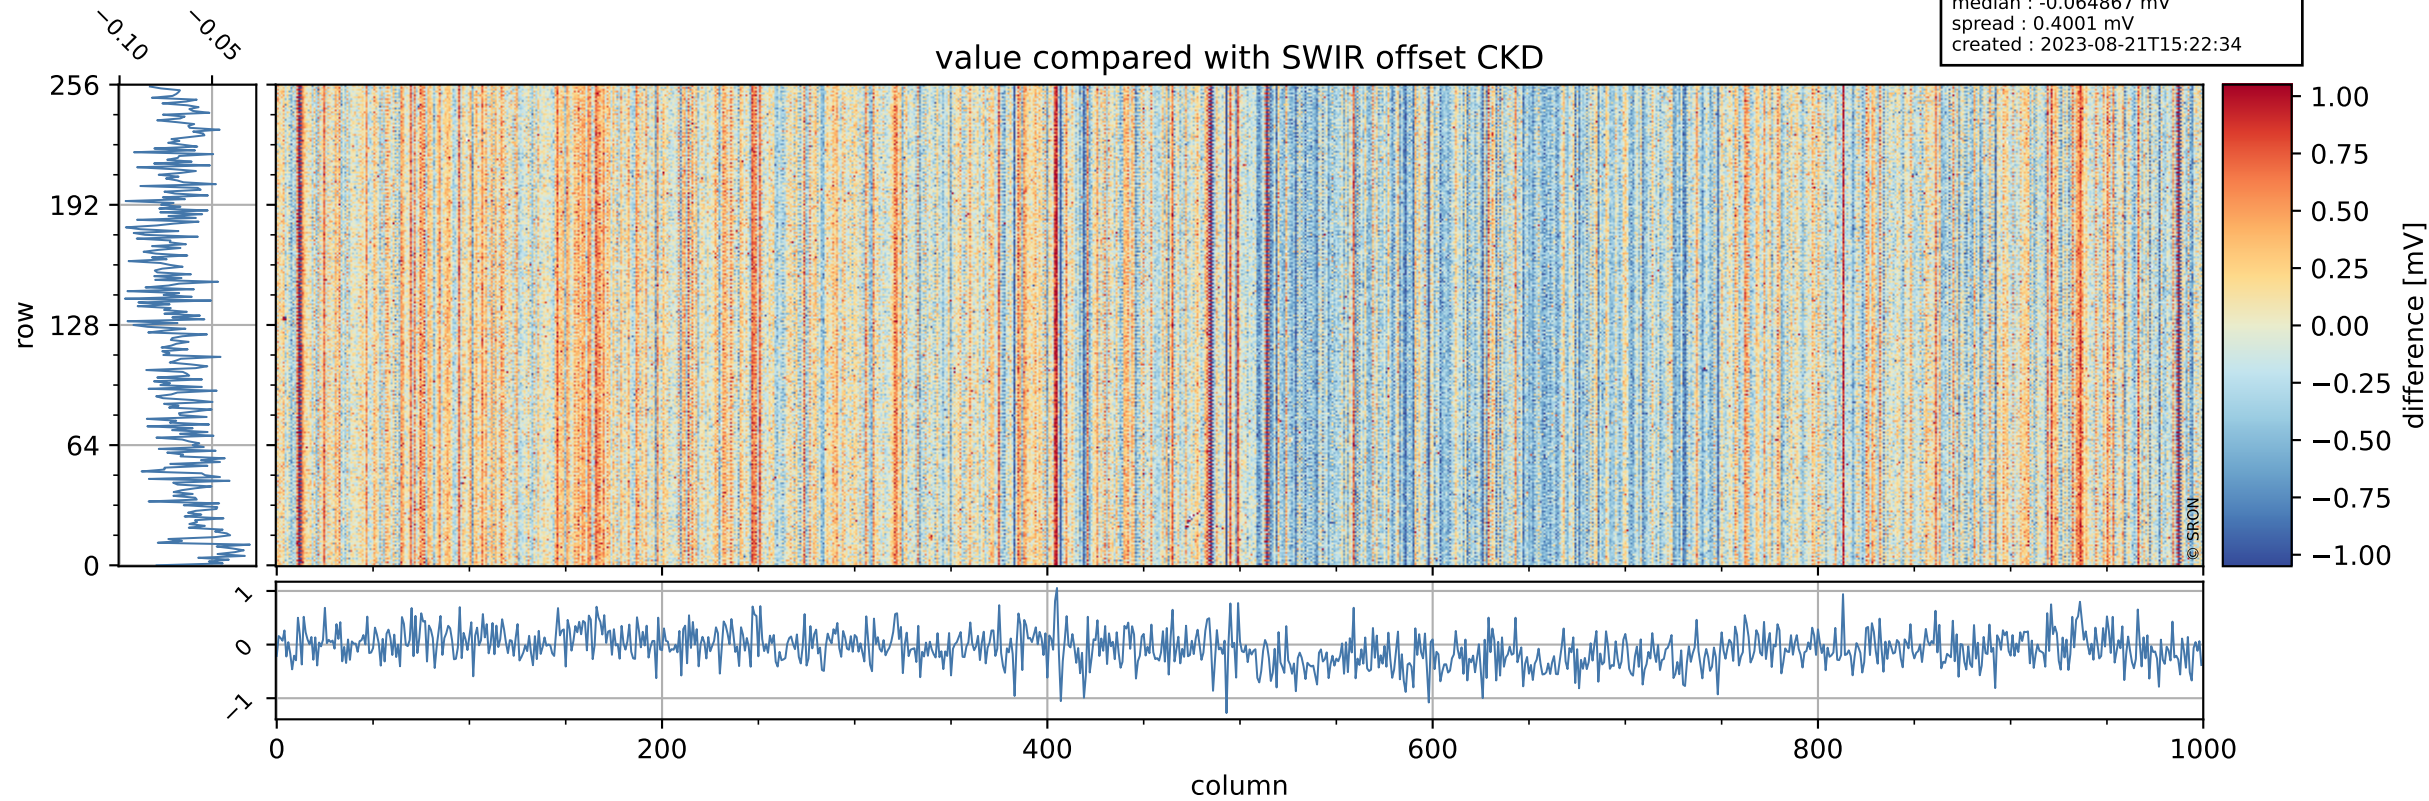

Tropomi SWIR offset (official)

orbits : 20 in [25552, 25597]
coverage : 2022-09-18 / 2022-09-21
median : 0.52595 V
spread : 0.03591 V
created : 2023-08-21T15:22:33

value detector map

Tropomi SWIR offset (official)

orbits : 20 in [25552, 25597]
coverage : 2022-09-18 / 2022-09-21
median : 29.008 μV
spread : 14.671 μV
created : 2023-08-21T15:22:34

Tropomi SWIR offset (official)

orbits : 20 in [25552, 25597]
coverage : 2022-09-18 / 2022-09-21
median : -0.064867 mV
spread : 0.4001 mV
created : 2023-08-21T15:22:34

value compared with SWIR offset CKD

Tropomi SWIR offset (official) ground-tracks of Sentinel-5P

orbits : 20 in [25552, 25597]
coverage : 2022-09-18 / 2022-09-21
created : 2023-08-21T15:22:35

Tropomi SWIR offset (official)

orbits : [2827, 25597]
coverage : 2018-04-30 / 2022-09-21
created : 2023-08-21T15:22:35

trend of detector median & temperatures