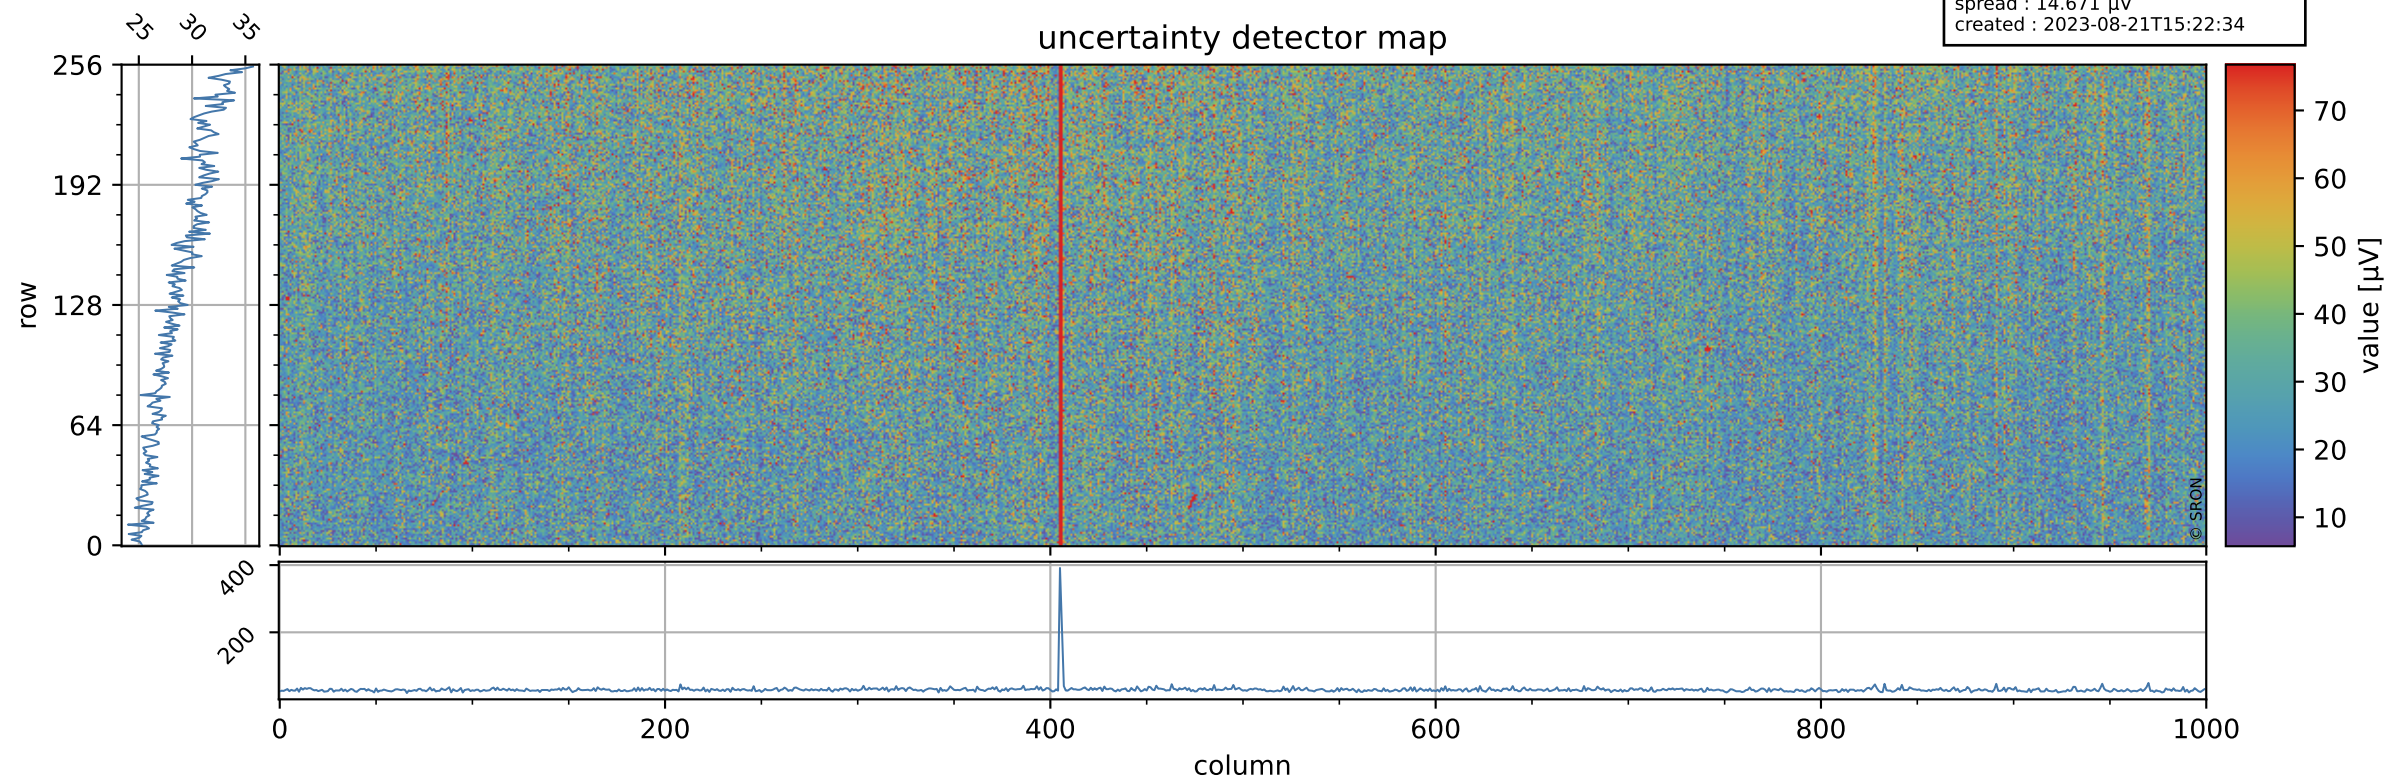

Tropomi SWIR offset (official)

orbits : 20 in [25552, 25597]
coverage : 2022-09-18 / 2022-09-21
median : 0.52595 V
spread : 0.03591 V
created : 2023-08-21T15:22:33

value detector map

Tropomi SWIR offset (official)

orbits : 20 in [25552, 25597]
coverage : 2022-09-18 / 2022-09-21
median : 29.008 μV
spread : 14.671 μV
created : 2023-08-21T15:22:34

Tropomi SWIR offset (official)

orbits : 20 in [25552, 25597]
coverage : 2022-09-18 / 2022-09-21
median : -0.064867 mV
spread : 0.4001 mV
created : 2023-08-21T15:22:34

value compared with SWIR offset CKD

Tropomi SWIR offset (official) ground-tracks of Sentinel-5P

orbits : 20 in [25552, 25597]
coverage : 2022-09-18 / 2022-09-21
created : 2023-08-21T15:22:35

Tropomi SWIR offset (official)

orbits : [2827, 25597]
coverage : 2018-04-30 / 2022-09-21
created : 2023-08-21T15:22:35

trend of detector median & temperatures