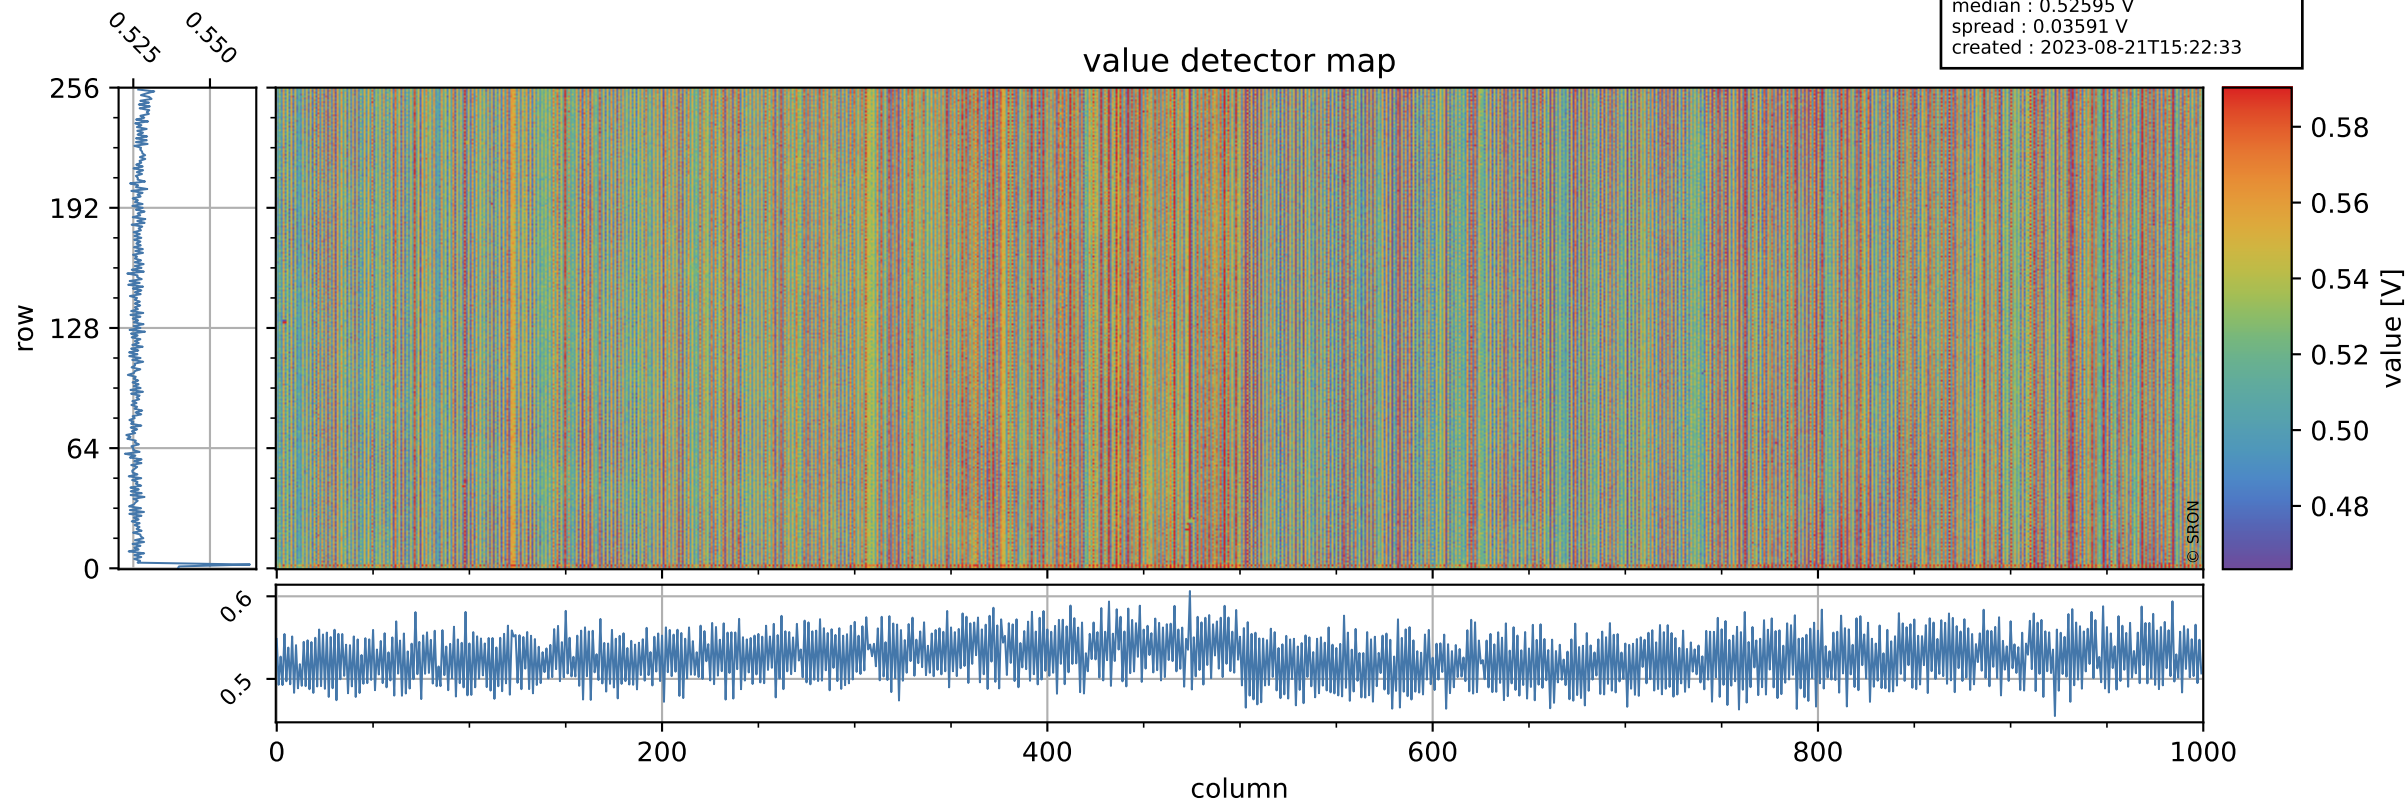

Tropomi SWIR offset (official)

orbits : 20 in [25552, 25597]
coverage : 2022-09-18 / 2022-09-21
median : 0.52595 V
spread : 0.03591 V
created : 2023-08-21T15:22:33

value detector map

Tropomi SWIR offset (official)

orbits : 20 in [25552, 25597]
coverage : 2022-09-18 / 2022-09-21
median : 29.008 μV
spread : 14.671 μV
created : 2023-08-21T15:22:34

Tropomi SWIR offset (official)

orbits : 20 in [25552, 25597]
coverage : 2022-09-18 / 2022-09-21
median : -0.064867 mV
spread : 0.4001 mV
created : 2023-08-21T15:22:34

value compared with SWIR offset CKD

Tropomi SWIR offset (official) ground-tracks of Sentinel-5P

orbits : 20 in [25552, 25597]
coverage : 2022-09-18 / 2022-09-21
created : 2023-08-21T15:22:35

Tropomi SWIR offset (official)

orbits : [2827, 25597]
coverage : 2018-04-30 / 2022-09-21
created : 2023-08-21T15:22:35

trend of detector median & temperatures