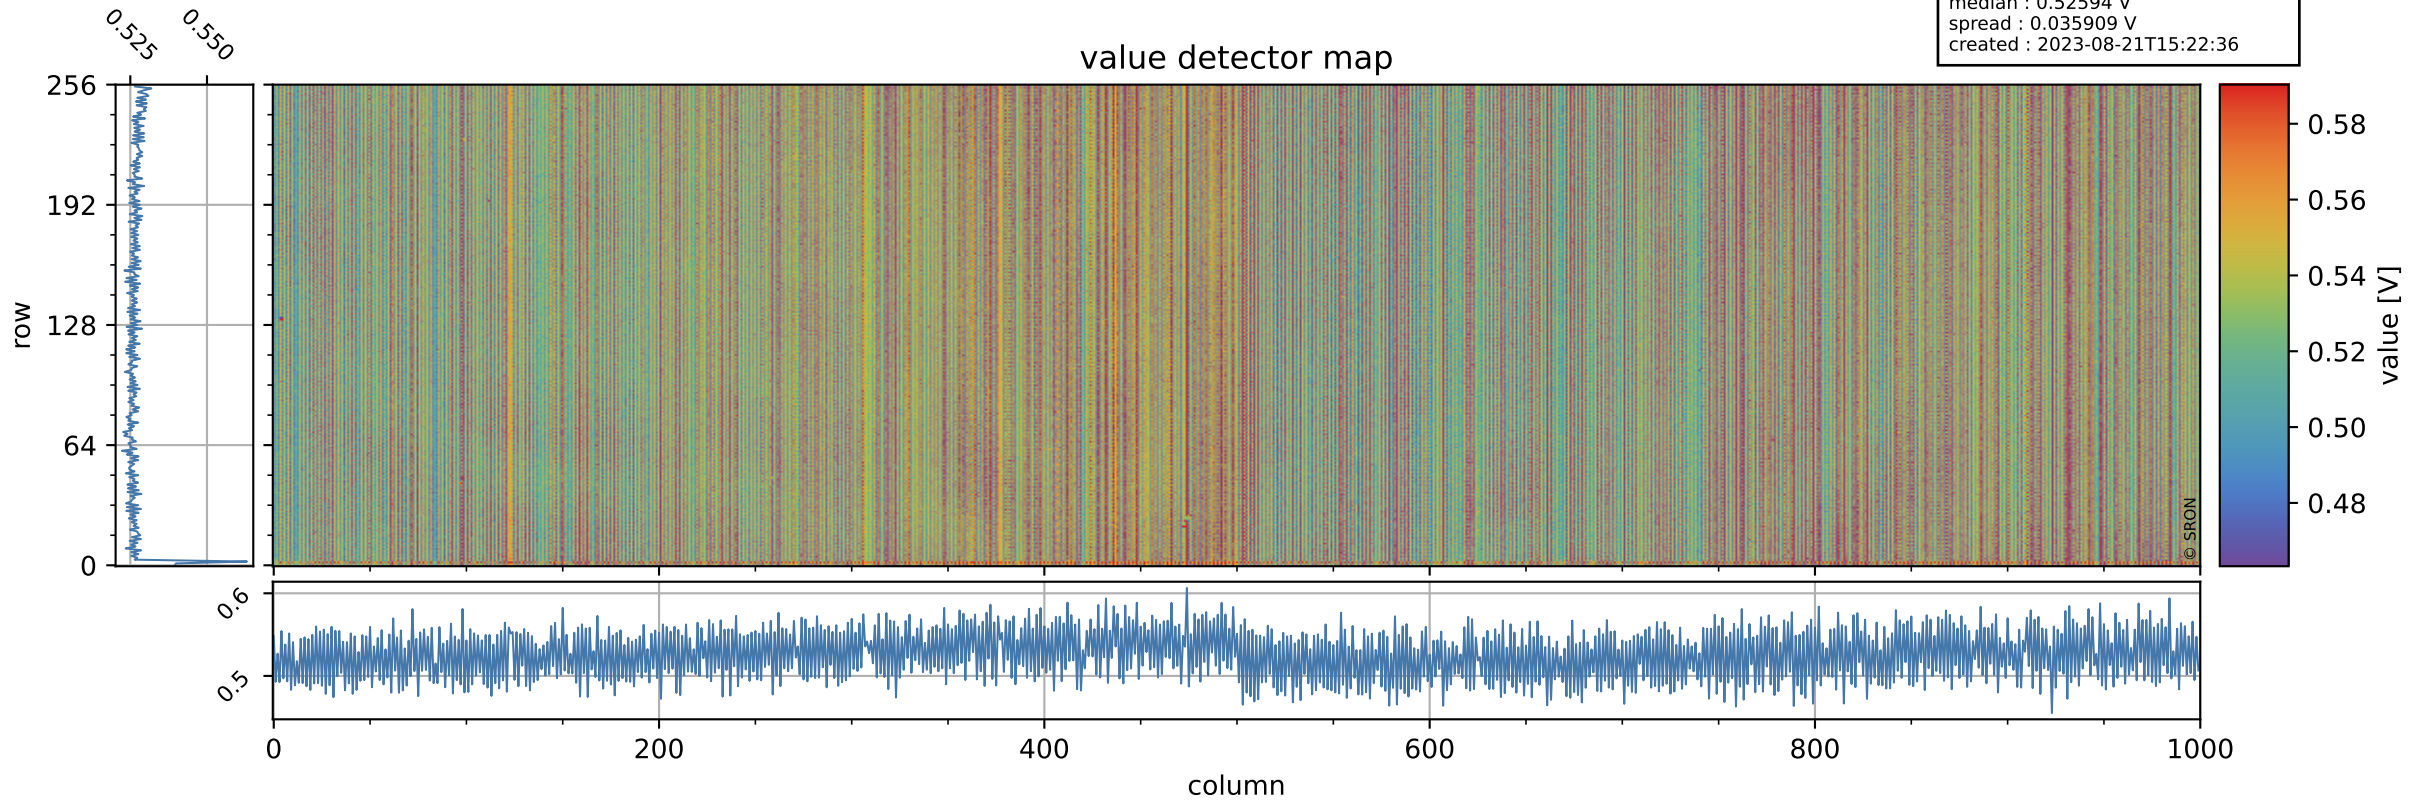

Tropomi SWIR offset (official)

orbits : 18 in [25567, 25612]
coverage : 2022-09-19 / 2022-09-22
median : 0.52594 V
spread : 0.035909 V
created : 2023-08-21T15:22:36

value detector map

Tropomi SWIR offset (official)

orbits : 18 in [25567, 25612]
coverage : 2022-09-19 / 2022-09-22
median : 28.733 μV
spread : 14.558 μV
created : 2023-08-21T15:22:37

Tropomi SWIR offset (official)

orbits : 18 in [25567, 25612]
coverage : 2022-09-19 / 2022-09-22
median : -0.073568 mV
spread : 0.40019 mV
created : 2023-08-21T15:22:37

value compared with SWIR offset CKD

Tropomi SWIR offset (official) ground-tracks of Sentinel-5P

orbits : 18 in [25567, 25612]
coverage : 2022-09-19 / 2022-09-22
created : 2023-08-21T15:22:37

Tropomi SWIR offset (official)

orbits : [2827, 25612]
coverage : 2018-04-30 / 2022-09-22
created : 2023-08-21T15:22:38

trend of detector median & temperatures