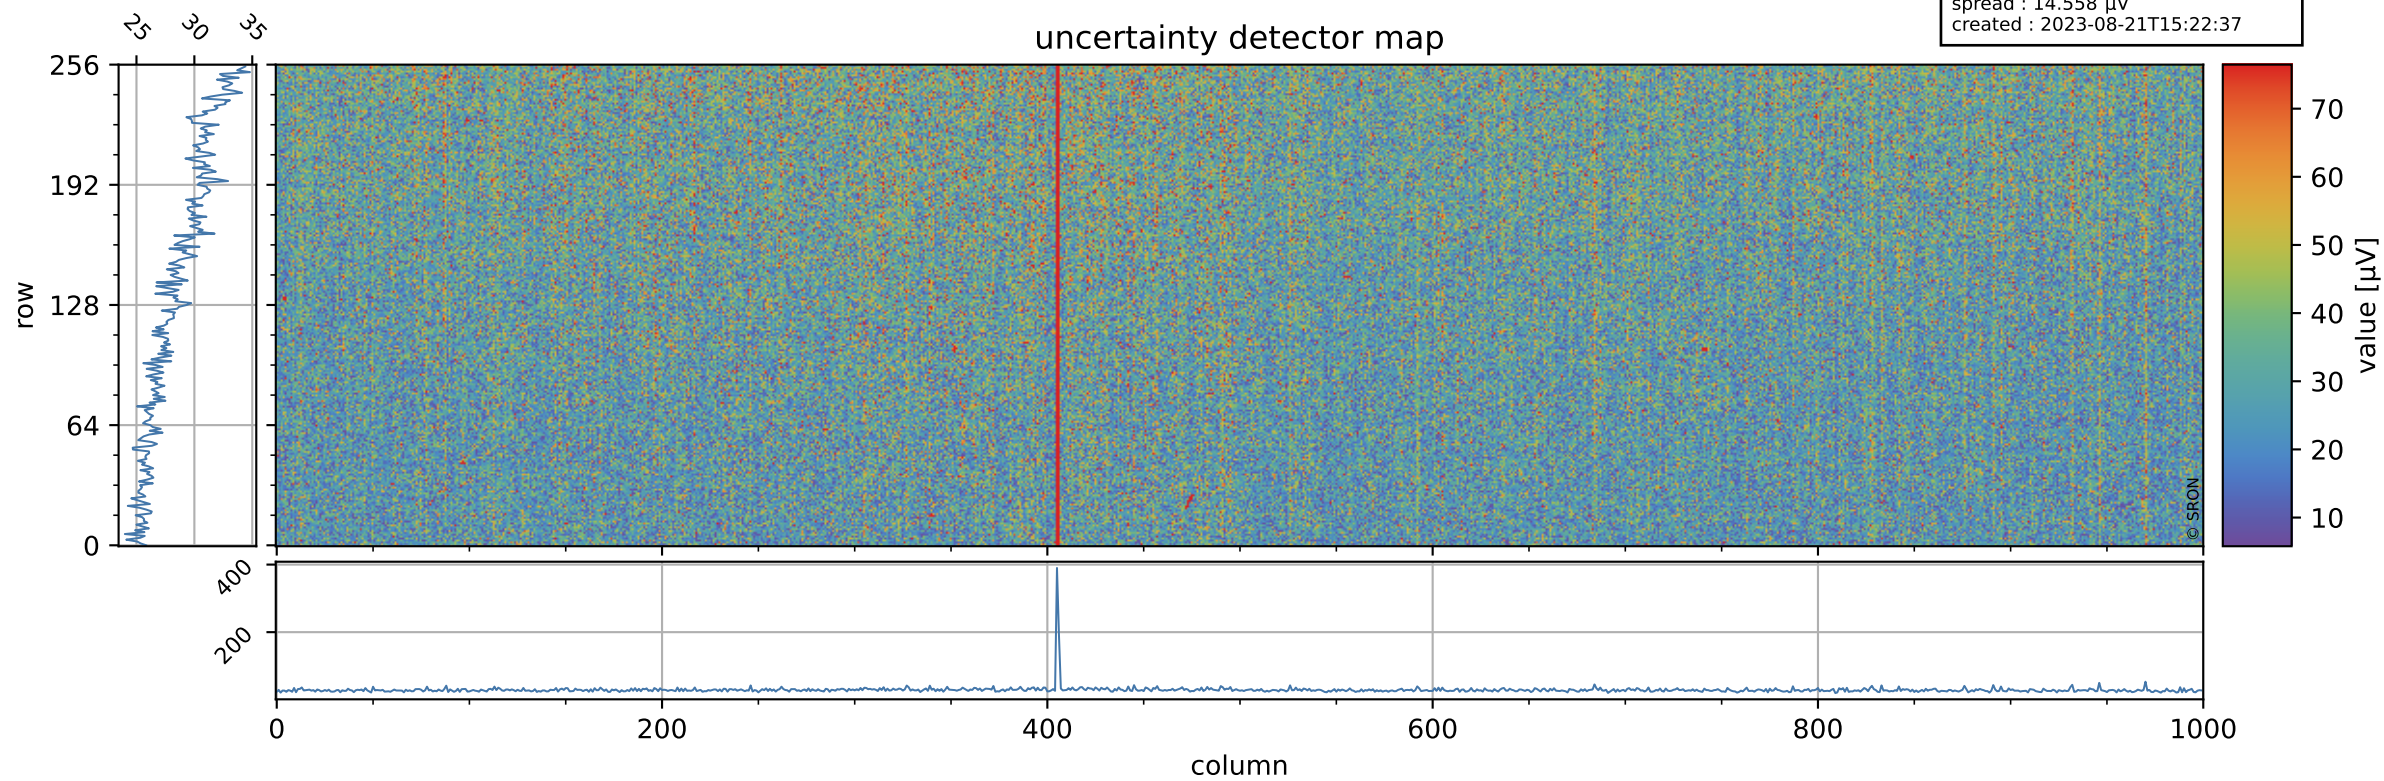

Tropomi SWIR offset (official)

orbits : 18 in [25567, 25612]
coverage : 2022-09-19 / 2022-09-22
median : 0.52594 V
spread : 0.035909 V
created : 2023-08-21T15:22:36

value detector map

Tropomi SWIR offset (official)

orbits : 18 in [25567, 25612]
coverage : 2022-09-19 / 2022-09-22
median : 28.733 μV
spread : 14.558 μV
created : 2023-08-21T15:22:37

Tropomi SWIR offset (official)

orbits : 18 in [25567, 25612]
coverage : 2022-09-19 / 2022-09-22
median : -0.073568 mV
spread : 0.40019 mV
created : 2023-08-21T15:22:37

value compared with SWIR offset CKD

Tropomi SWIR offset (official) ground-tracks of Sentinel-5P

orbits : 18 in [25567, 25612]
coverage : 2022-09-19 / 2022-09-22
created : 2023-08-21T15:22:37

Tropomi SWIR offset (official)

orbits : [2827, 25612]
coverage : 2018-04-30 / 2022-09-22
created : 2023-08-21T15:22:38

trend of detector median & temperatures