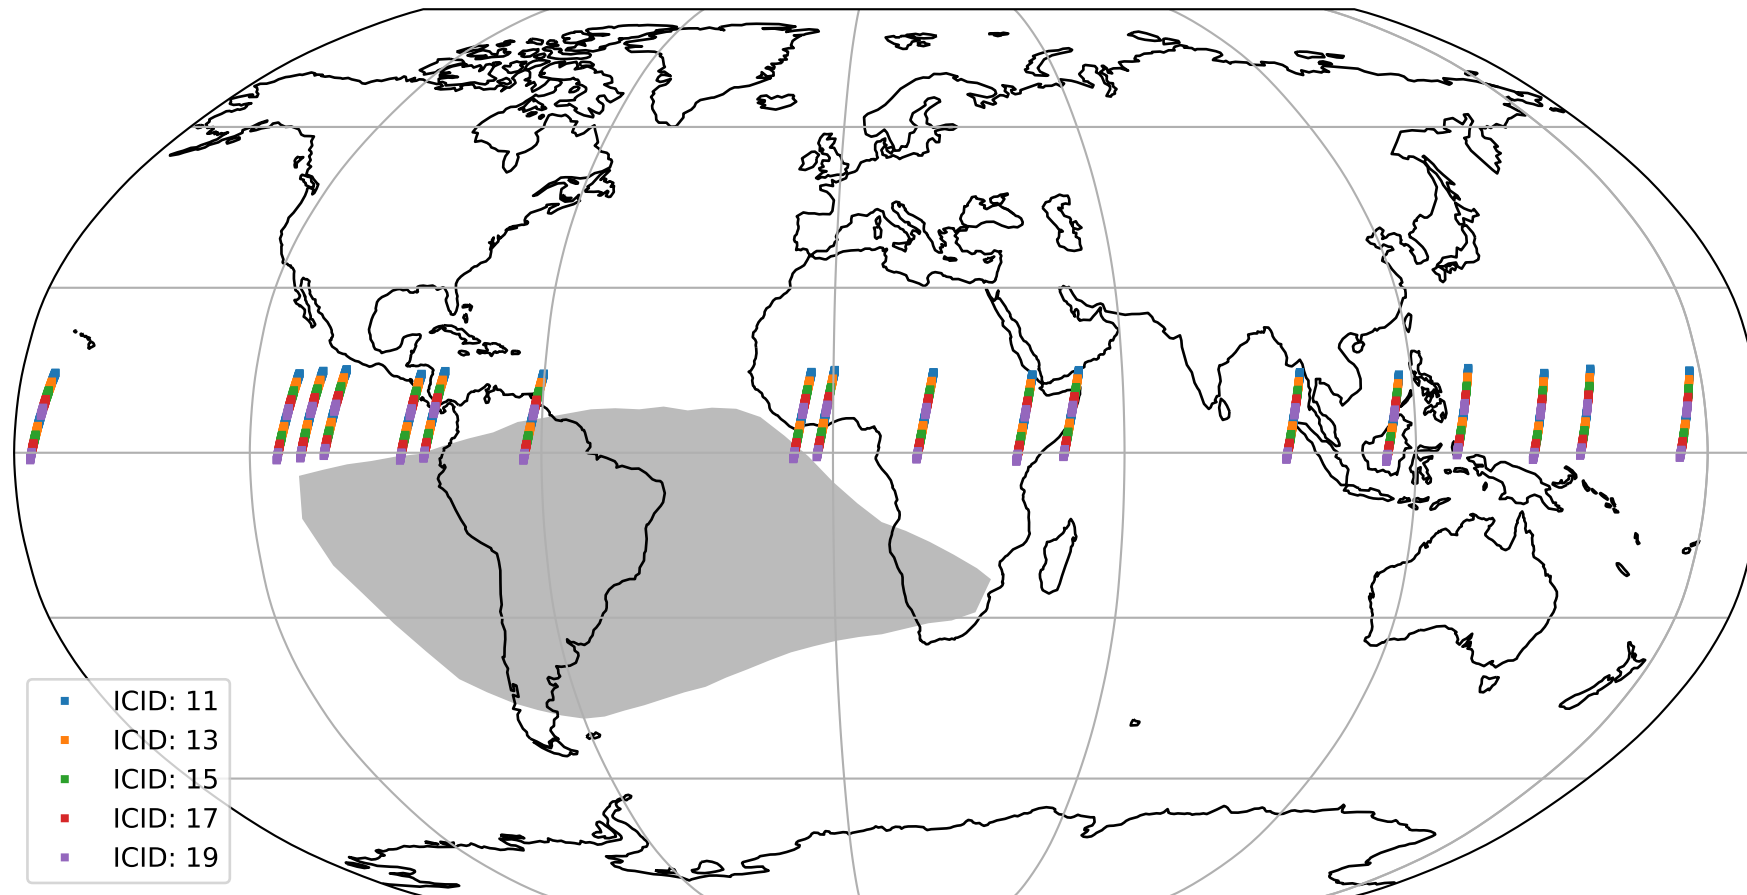

Tropomi SWIR offset (official)

orbits : 18 in [25567, 25612]
coverage : 2022-09-19 / 2022-09-22
median : 0.52594 V
spread : 0.035909 V
created : 2023-08-21T15:22:36

value detector map

Tropomi SWIR offset (official)

orbits : 18 in [25567, 25612]
coverage : 2022-09-19 / 2022-09-22
median : 28.733 μV
spread : 14.558 μV
created : 2023-08-21T15:22:37

Tropomi SWIR offset (official)

orbits : 18 in [25567, 25612]
coverage : 2022-09-19 / 2022-09-22
median : -0.073568 mV
spread : 0.40019 mV
created : 2023-08-21T15:22:37

value compared with SWIR offset CKD

Tropomi SWIR offset (official) ground-tracks of Sentinel-5P

orbits : 18 in [25567, 25612]
coverage : 2022-09-19 / 2022-09-22
created : 2023-08-21T15:22:37

Tropomi SWIR offset (official)

orbits : [2827, 25612]
coverage : 2018-04-30 / 2022-09-22
created : 2023-08-21T15:22:38

trend of detector median & temperatures