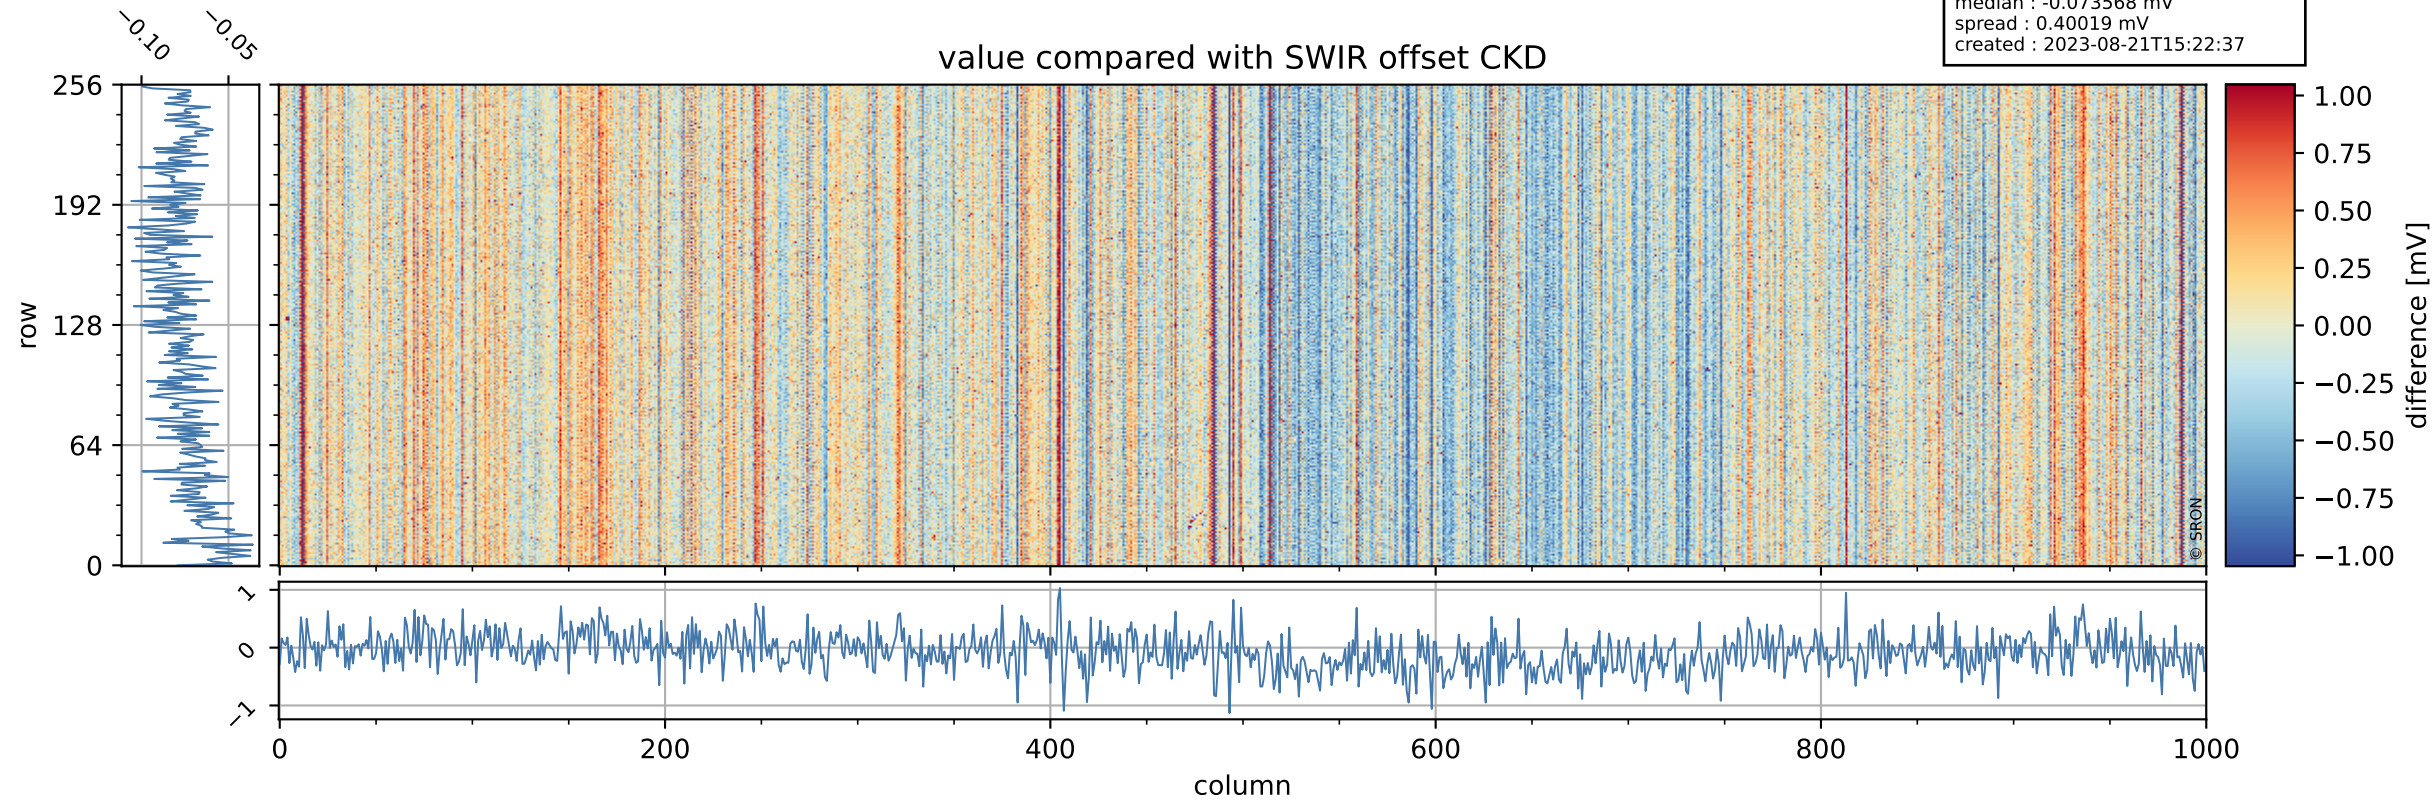

Tropomi SWIR offset (official)

orbits : 18 in [25567, 25612]
coverage : 2022-09-19 / 2022-09-22
median : 0.52594 V
spread : 0.035909 V
created : 2023-08-21T15:22:36

value detector map

Tropomi SWIR offset (official)

orbits : 18 in [25567, 25612]
coverage : 2022-09-19 / 2022-09-22
median : 28.733 μV
spread : 14.558 μV
created : 2023-08-21T15:22:37

Tropomi SWIR offset (official)

orbits : 18 in [25567, 25612]
coverage : 2022-09-19 / 2022-09-22
median : -0.073568 mV
spread : 0.40019 mV
created : 2023-08-21T15:22:37

value compared with SWIR offset CKD

Tropomi SWIR offset (official) ground-tracks of Sentinel-5P

orbits : 18 in [25567, 25612]
coverage : 2022-09-19 / 2022-09-22
created : 2023-08-21T15:22:37

Tropomi SWIR offset (official)

orbits : [2827, 25612]
coverage : 2018-04-30 / 2022-09-22
created : 2023-08-21T15:22:38

trend of detector median & temperatures