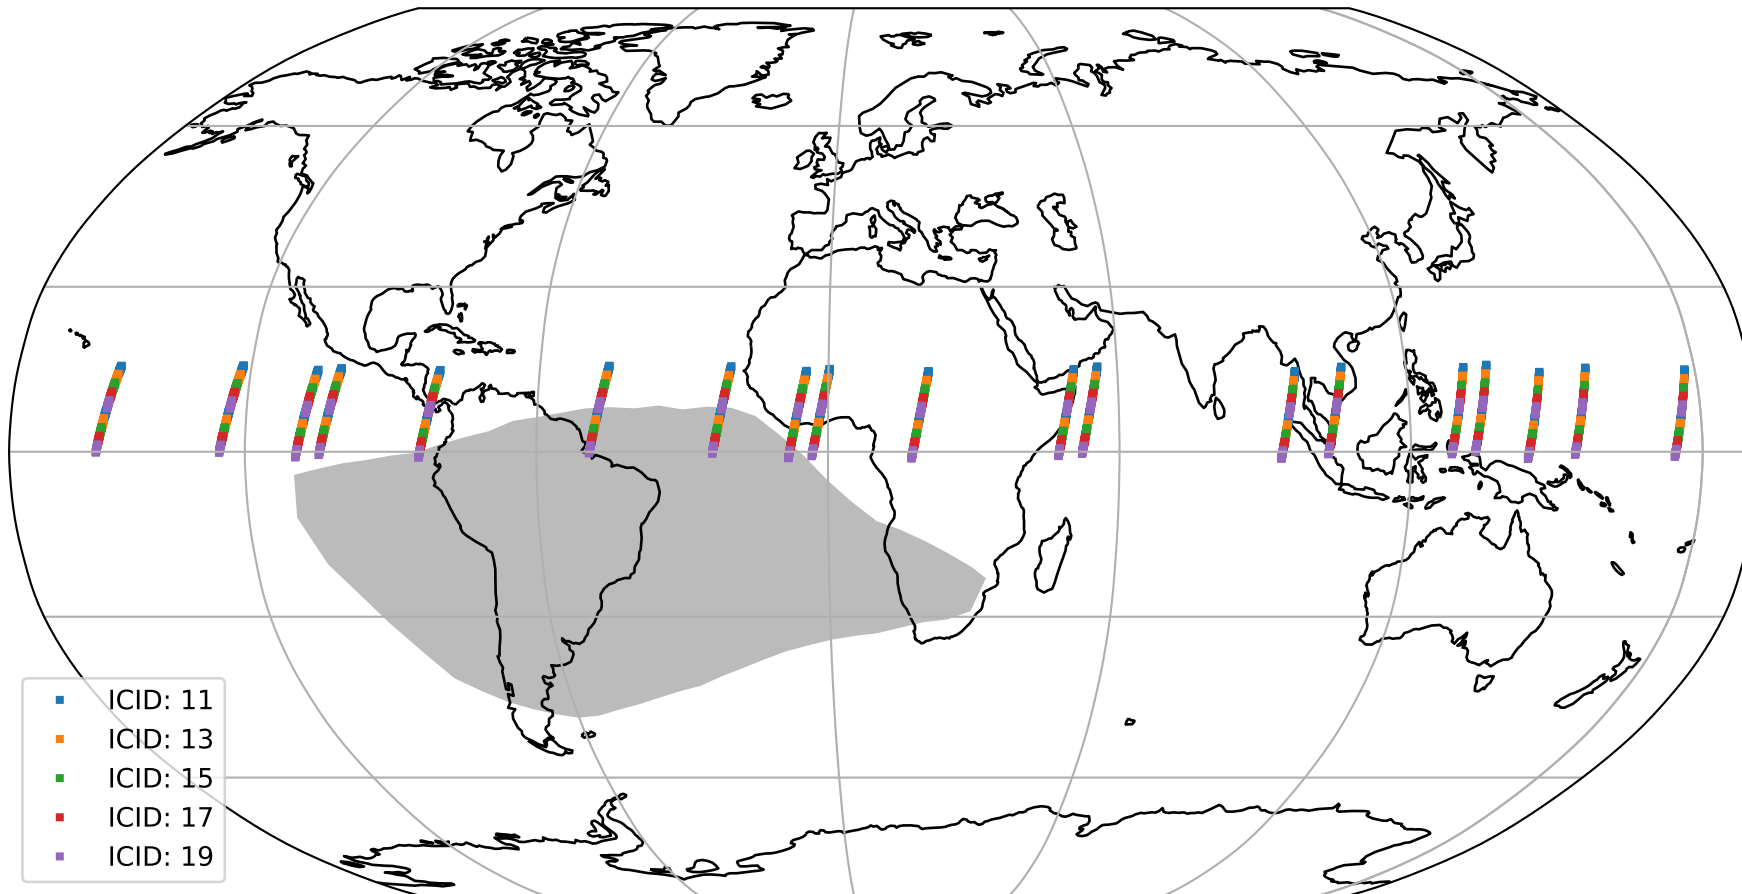

# Tropomi SWIR offset (official)

orbits : 19 in [25582, 25627]  
coverage : 2022-09-20 / 2022-09-23  
median : 28.916  $\mu\text{V}$   
spread : 14.742  $\mu\text{V}$   
created : 2023-08-21T15:22:39

# Tropomi SWIR offset (official)

orbits : 19 in [25582, 25627]  
coverage : 2022-09-20 / 2022-09-23  
median : -0.074833 mV  
spread : 0.40226 mV  
created : 2023-08-21T15:22:40

value compared with SWIR offset CKD

# Tropomi SWIR offset (official) ground-tracks of Sentinel-5P

orbits : 19 in [25582, 25627]  
coverage : 2022-09-20 / 2022-09-23  
created : 2023-08-21T15:22:40

# Tropomi SWIR offset (official)

orbits : [2827, 25627]  
coverage : 2018-04-30 / 2022-09-23  
created : 2023-08-21T15:22:41