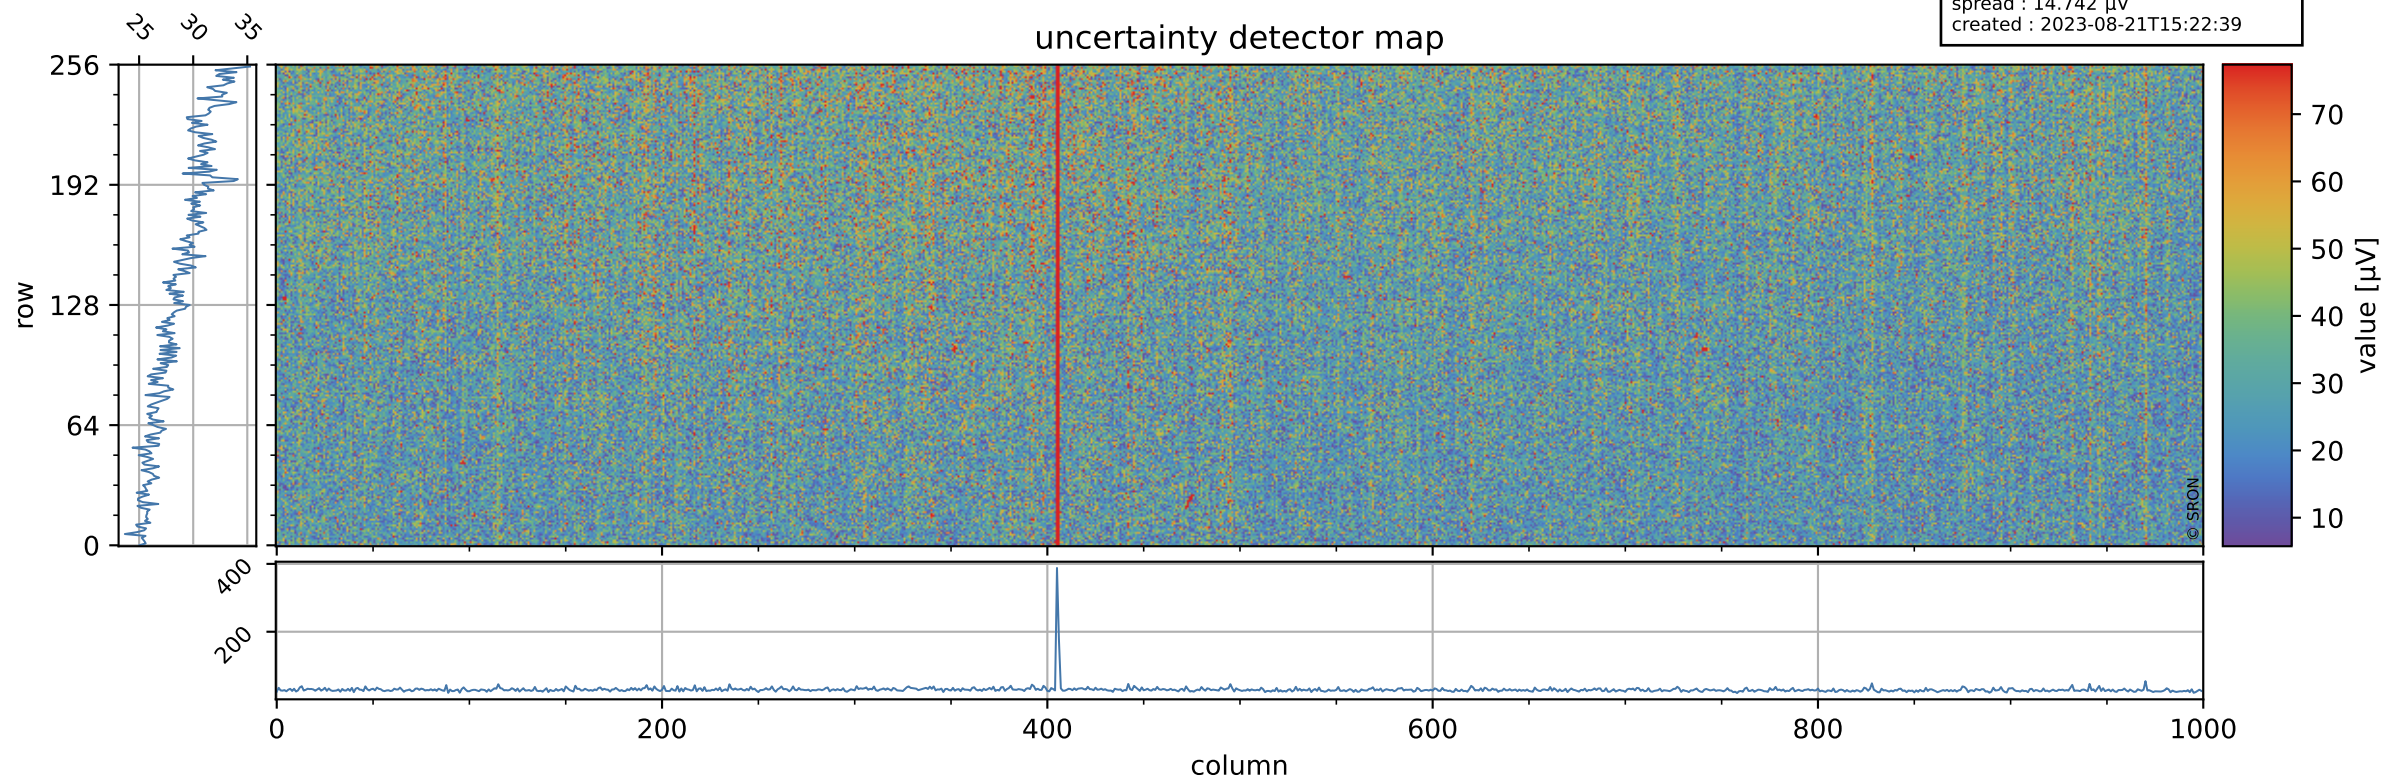

# Tropomi SWIR offset (official)

orbits : 19 in [25582, 25627]  
coverage : 2022-09-20 / 2022-09-23  
median : 0.52594 V  
spread : 0.035911 V  
created : 2023-08-21T15:22:39

## value detector map

# Tropomi SWIR offset (official)

orbits : 19 in [25582, 25627]  
coverage : 2022-09-20 / 2022-09-23  
median : 28.916  $\mu\text{V}$   
spread : 14.742  $\mu\text{V}$   
created : 2023-08-21T15:22:39

# Tropomi SWIR offset (official) ground-tracks of Sentinel-5P

orbits : 19 in [25582, 25627]  
coverage : 2022-09-20 / 2022-09-23  
created : 2023-08-21T15:22:40