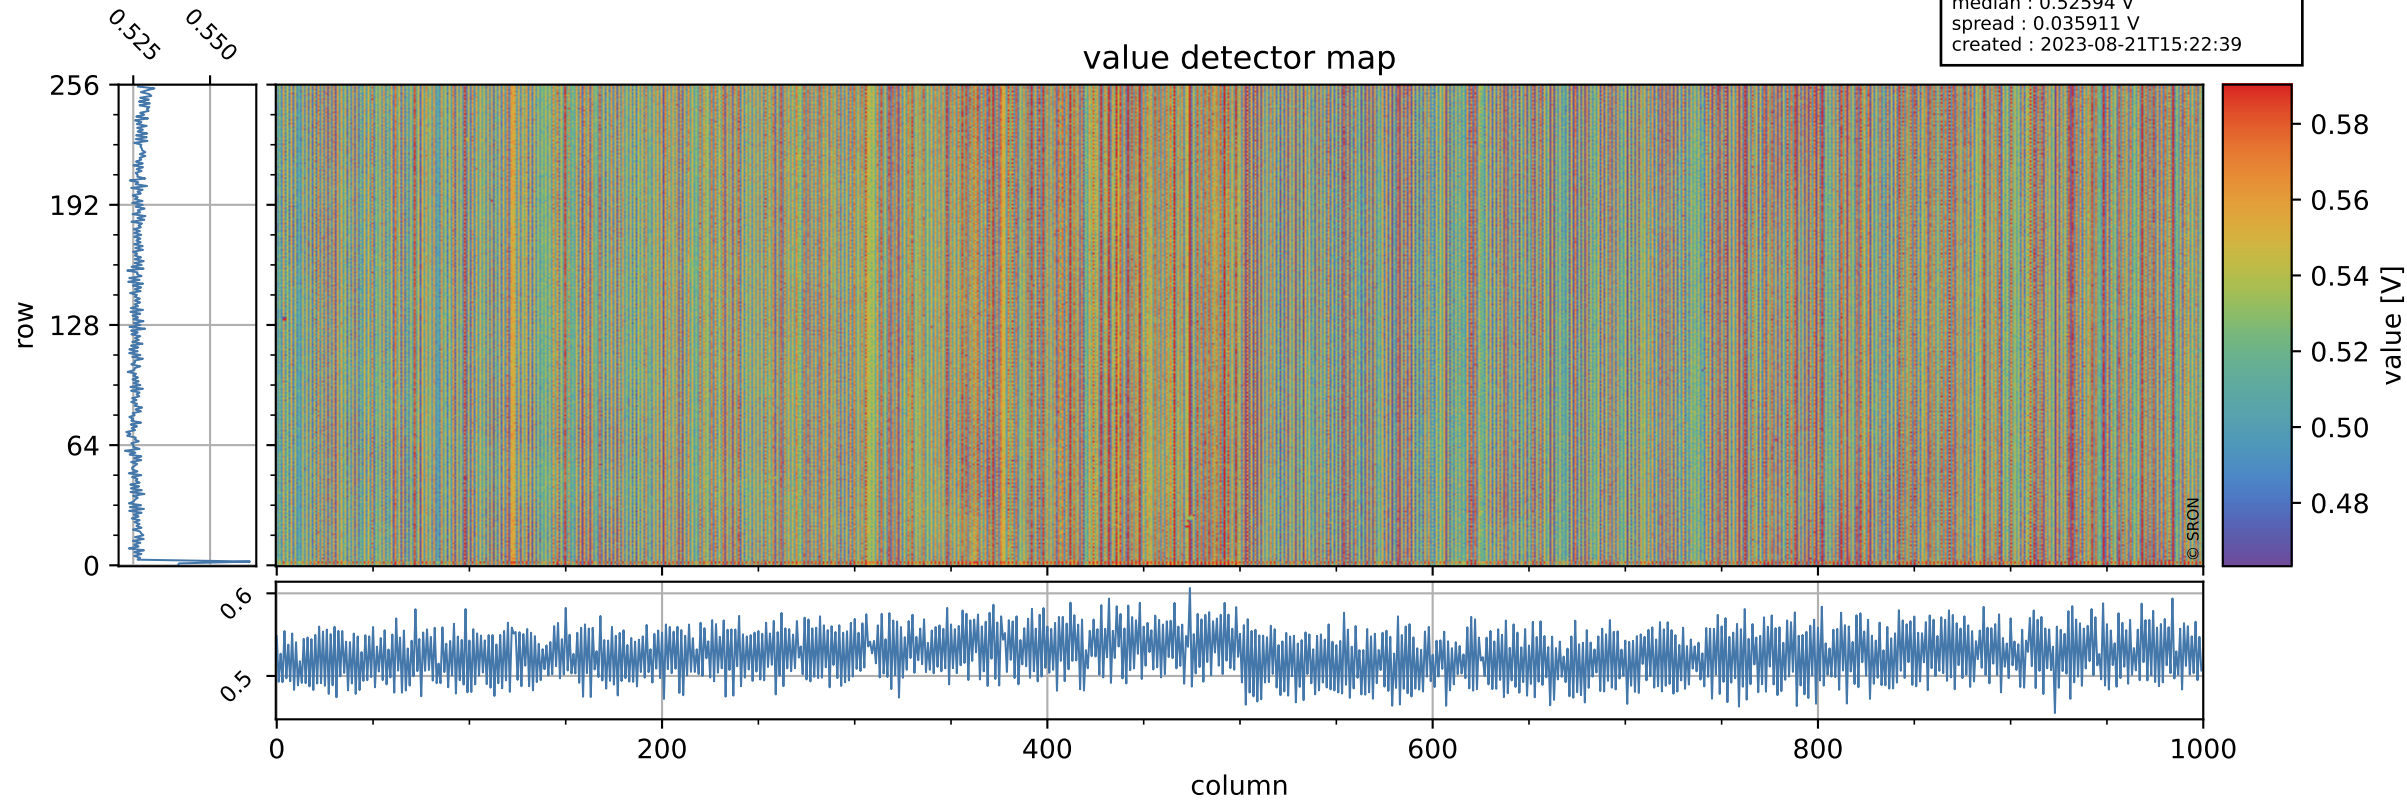

# Tropomi SWIR offset (official)

orbits : 19 in [25582, 25627]  
coverage : 2022-09-20 / 2022-09-23  
median : 0.52594 V  
spread : 0.035911 V  
created : 2023-08-21T15:22:39

## value detector map

# Tropomi SWIR offset (official)

orbits : 19 in [25582, 25627]  
coverage : 2022-09-20 / 2022-09-23  
median : 28.916  $\mu\text{V}$   
spread : 14.742  $\mu\text{V}$   
created : 2023-08-21T15:22:39

# Tropomi SWIR offset (official) ground-tracks of Sentinel-5P

orbits : 19 in [25582, 25627]  
coverage : 2022-09-20 / 2022-09-23  
created : 2023-08-21T15:22:40