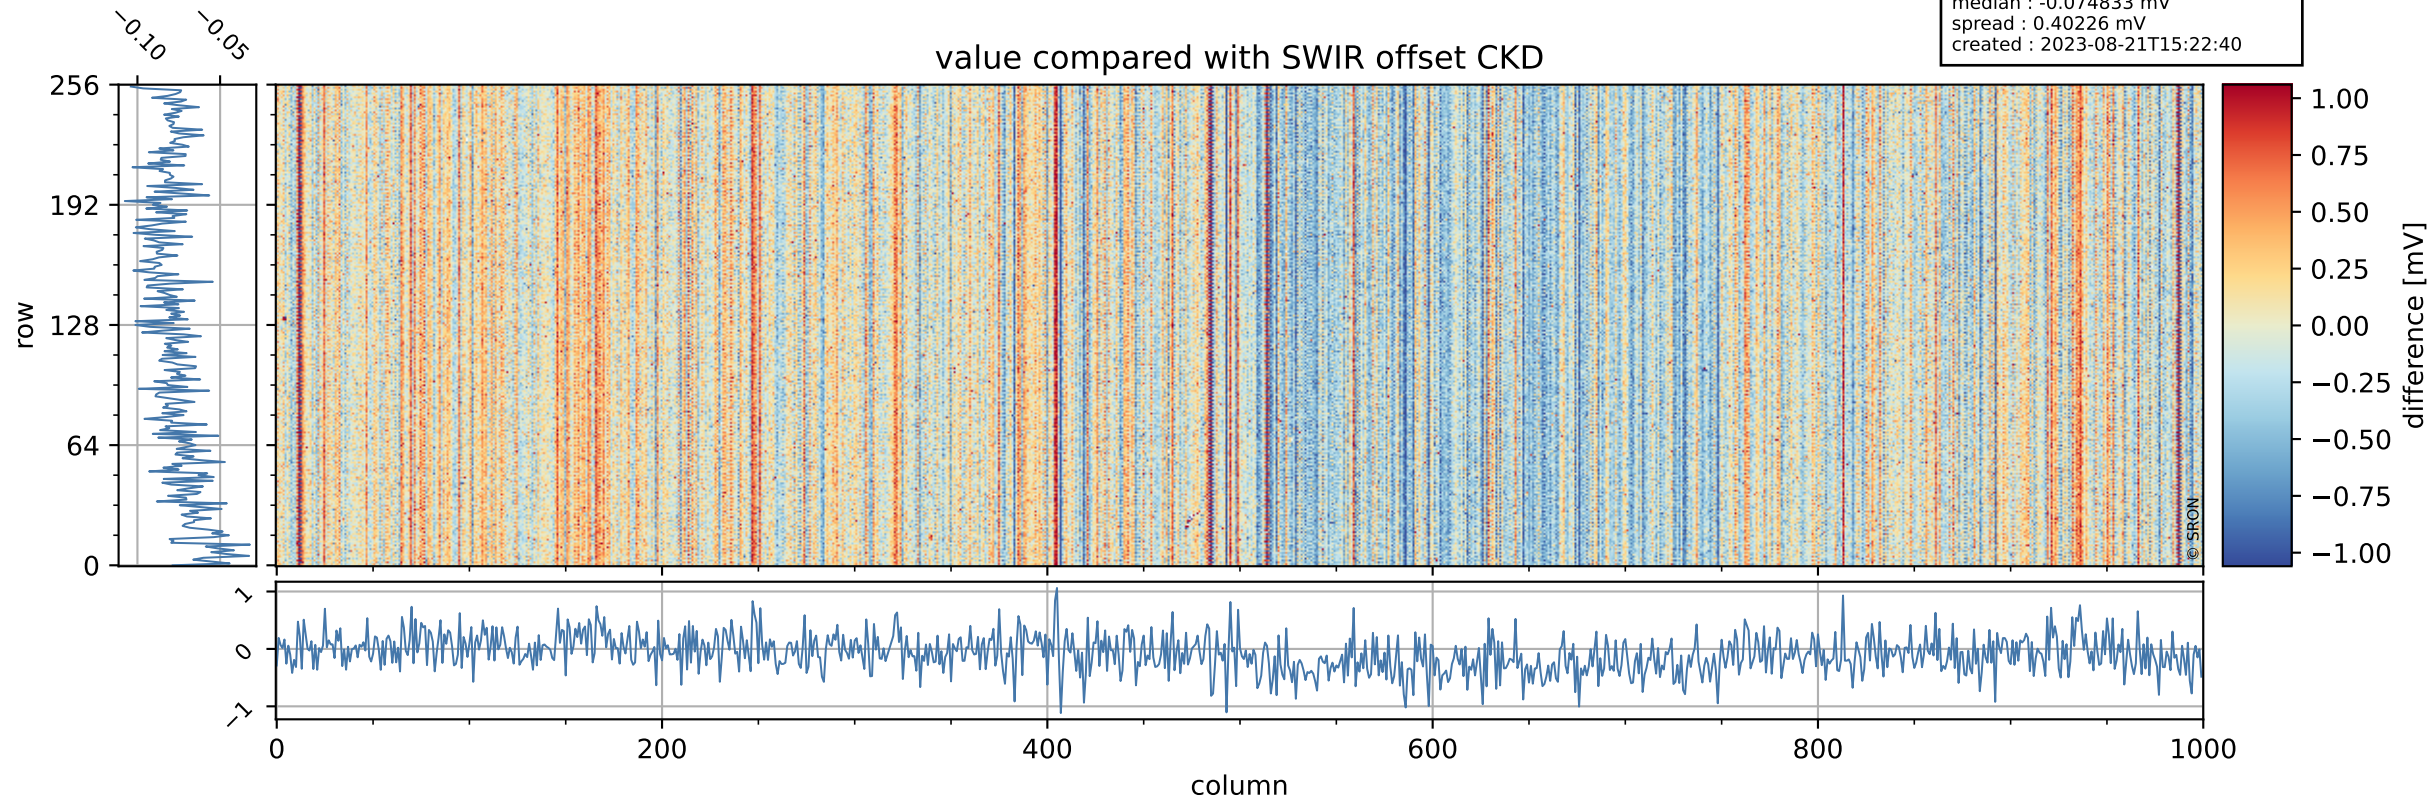

## value detector map

# Tropomi SWIR offset (official)

orbits : 19 in [25582, 25627]  
coverage : 2022-09-20 / 2022-09-23  
median : 28.916  $\mu\text{V}$   
spread : 14.742  $\mu\text{V}$   
created : 2023-08-21T15:22:39

# Tropomi SWIR offset (official)

orbits : 19 in [25582, 25627]  
coverage : 2022-09-20 / 2022-09-23  
median : -0.074833 mV  
spread : 0.40226 mV  
created : 2023-08-21T15:22:40

value compared with SWIR offset CKD

# Tropomi SWIR offset (official) ground-tracks of Sentinel-5P

orbits : 19 in [25582, 25627]  
coverage : 2022-09-20 / 2022-09-23  
created : 2023-08-21T15:22:40