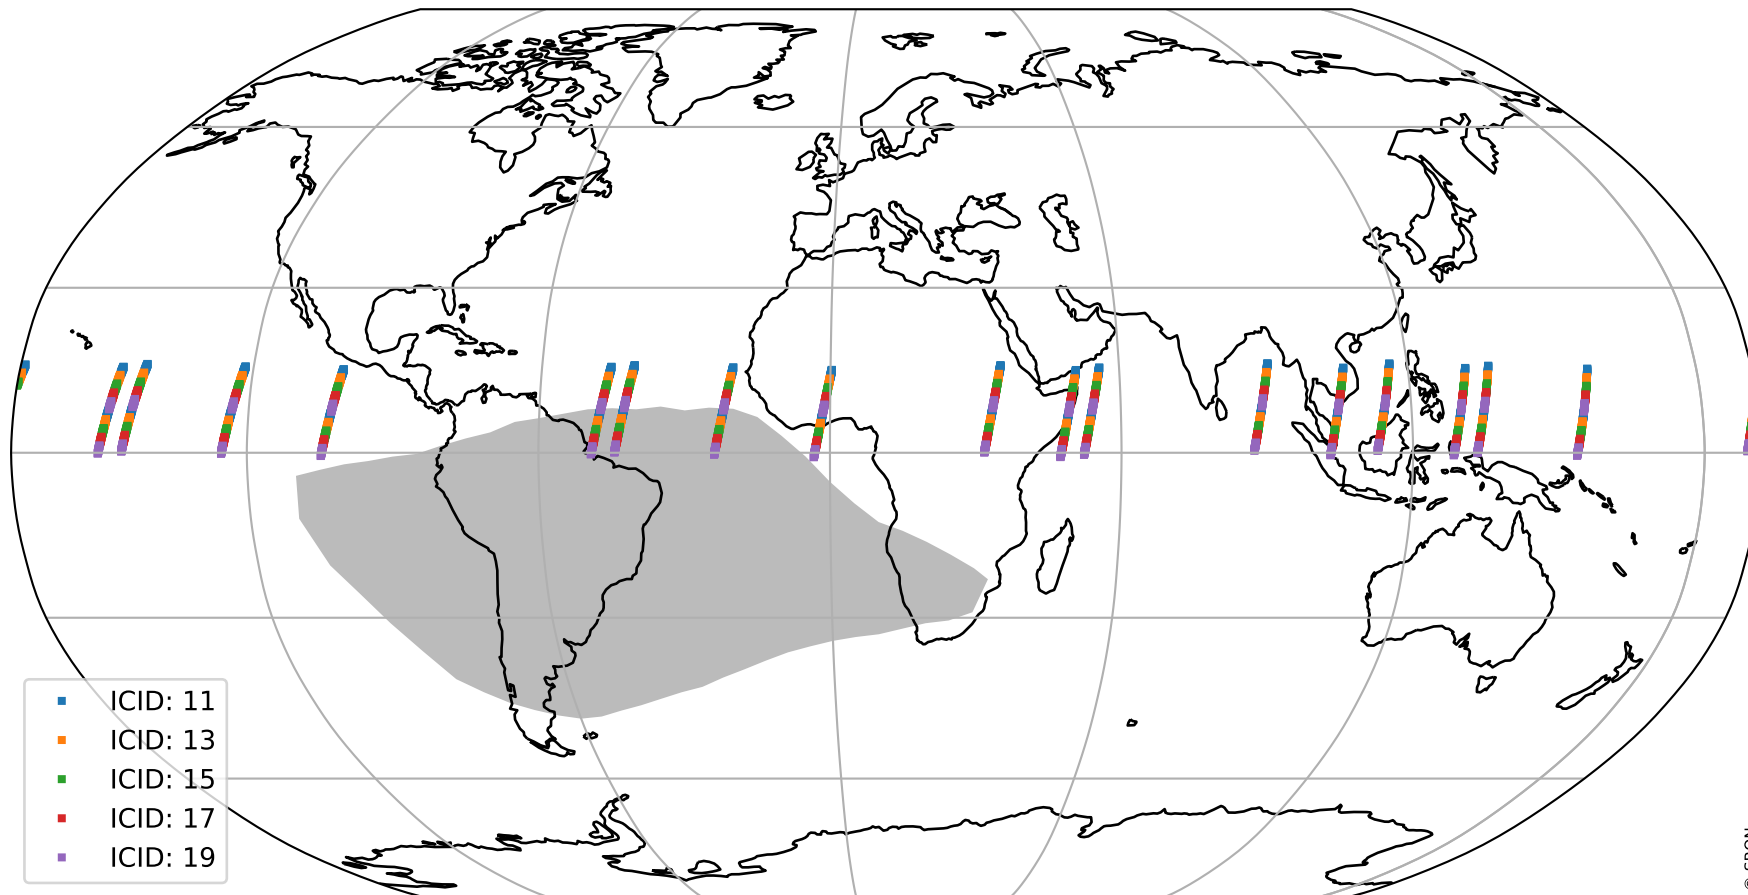

# Tropomi SWIR offset (official)

orbits : 18 in [25597, 25642]  
coverage : 2022-09-21 / 2022-09-24  
median : 29.312  $\mu\text{V}$   
spread : 14.763  $\mu\text{V}$   
created : 2023-08-21T15:22:42

# Tropomi SWIR offset (official)

orbits : 18 in [25597, 25642]  
coverage : 2022-09-21 / 2022-09-24  
median : -0.077429 mV  
spread : 0.40646 mV  
created : 2023-08-21T15:22:42

value compared with SWIR offset CKD

# Tropomi SWIR offset (official) ground-tracks of Sentinel-5P

orbits : 18 in [25597, 25642]  
coverage : 2022-09-21 / 2022-09-24  
created : 2023-08-21T15:22:43

# Tropomi SWIR offset (official)

orbits : [2827, 25642]  
coverage : 2018-04-30 / 2022-09-24  
created : 2023-08-21T15:22:43