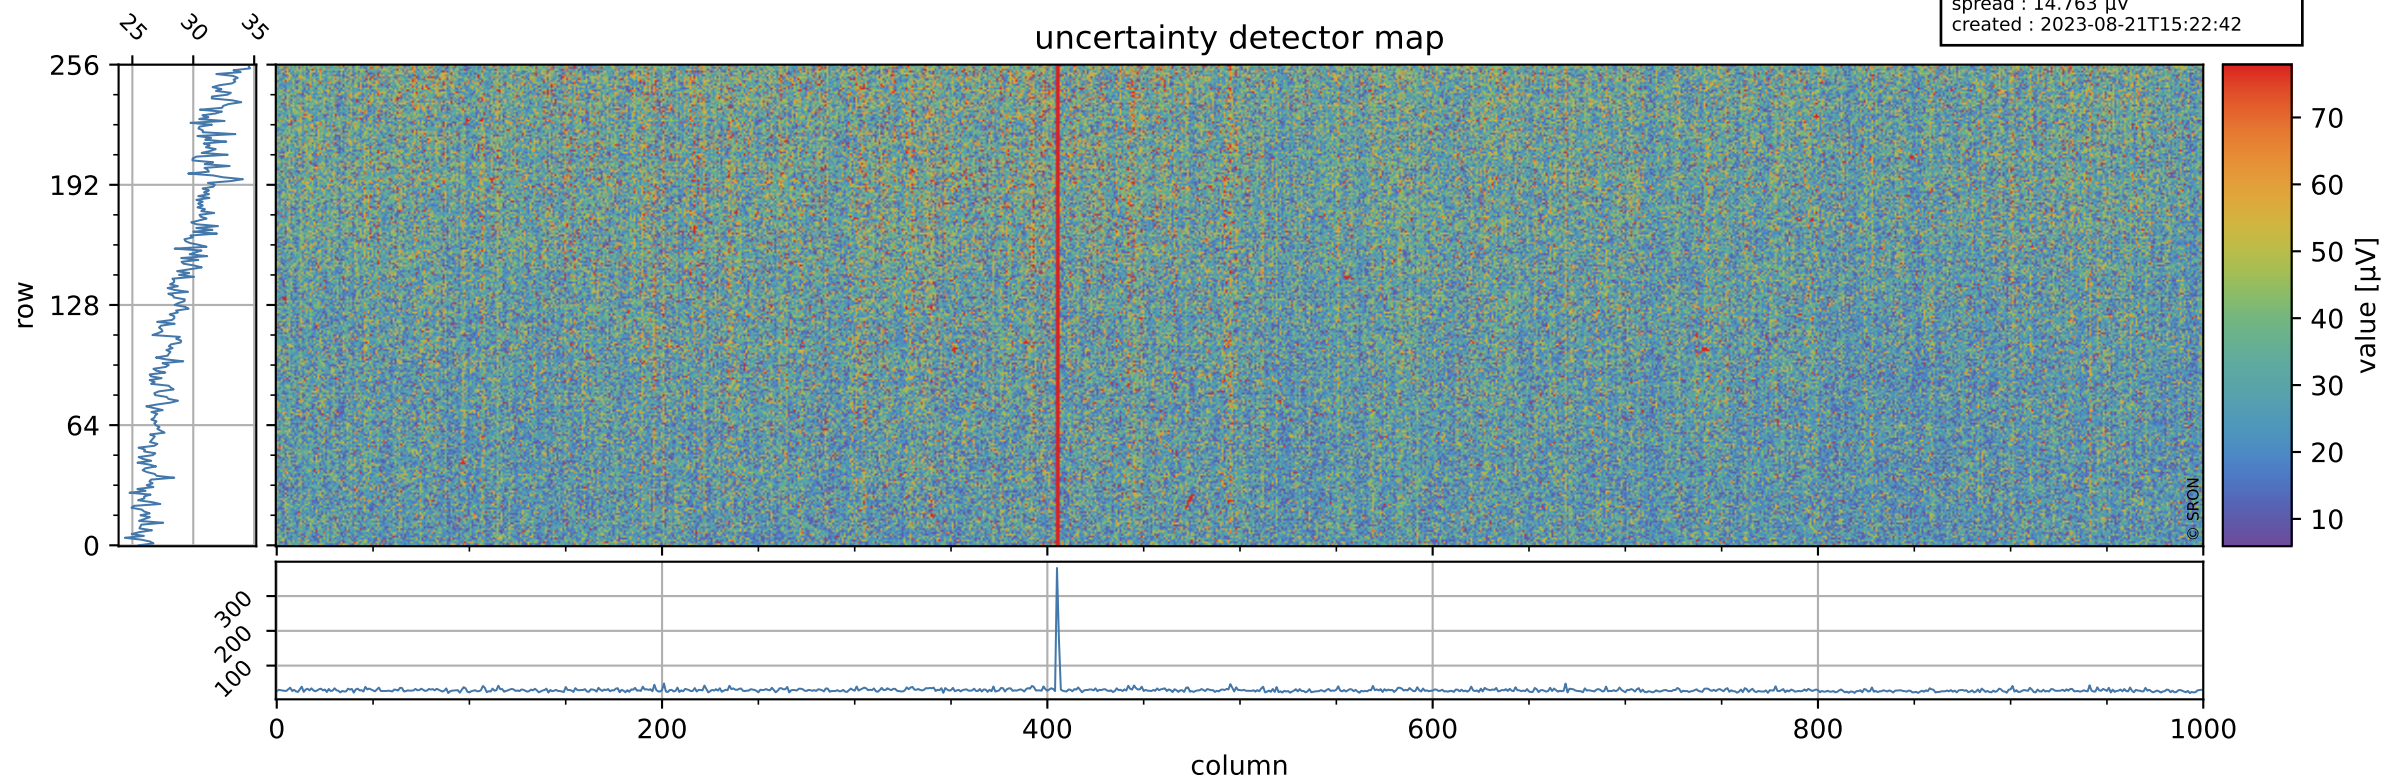

# Tropomi SWIR offset (official)

orbits : 18 in [25597, 25642]  
coverage : 2022-09-21 / 2022-09-24  
median : 0.52593 V  
spread : 0.035912 V  
created : 2023-08-21T15:22:42

## value detector map

# Tropomi SWIR offset (official)

orbits : 18 in [25597, 25642]  
coverage : 2022-09-21 / 2022-09-24  
median : 29.312  $\mu\text{V}$   
spread : 14.763  $\mu\text{V}$   
created : 2023-08-21T15:22:42

# Tropomi SWIR offset (official) ground-tracks of Sentinel-5P

orbits : 18 in [25597, 25642]  
coverage : 2022-09-21 / 2022-09-24  
created : 2023-08-21T15:22:43