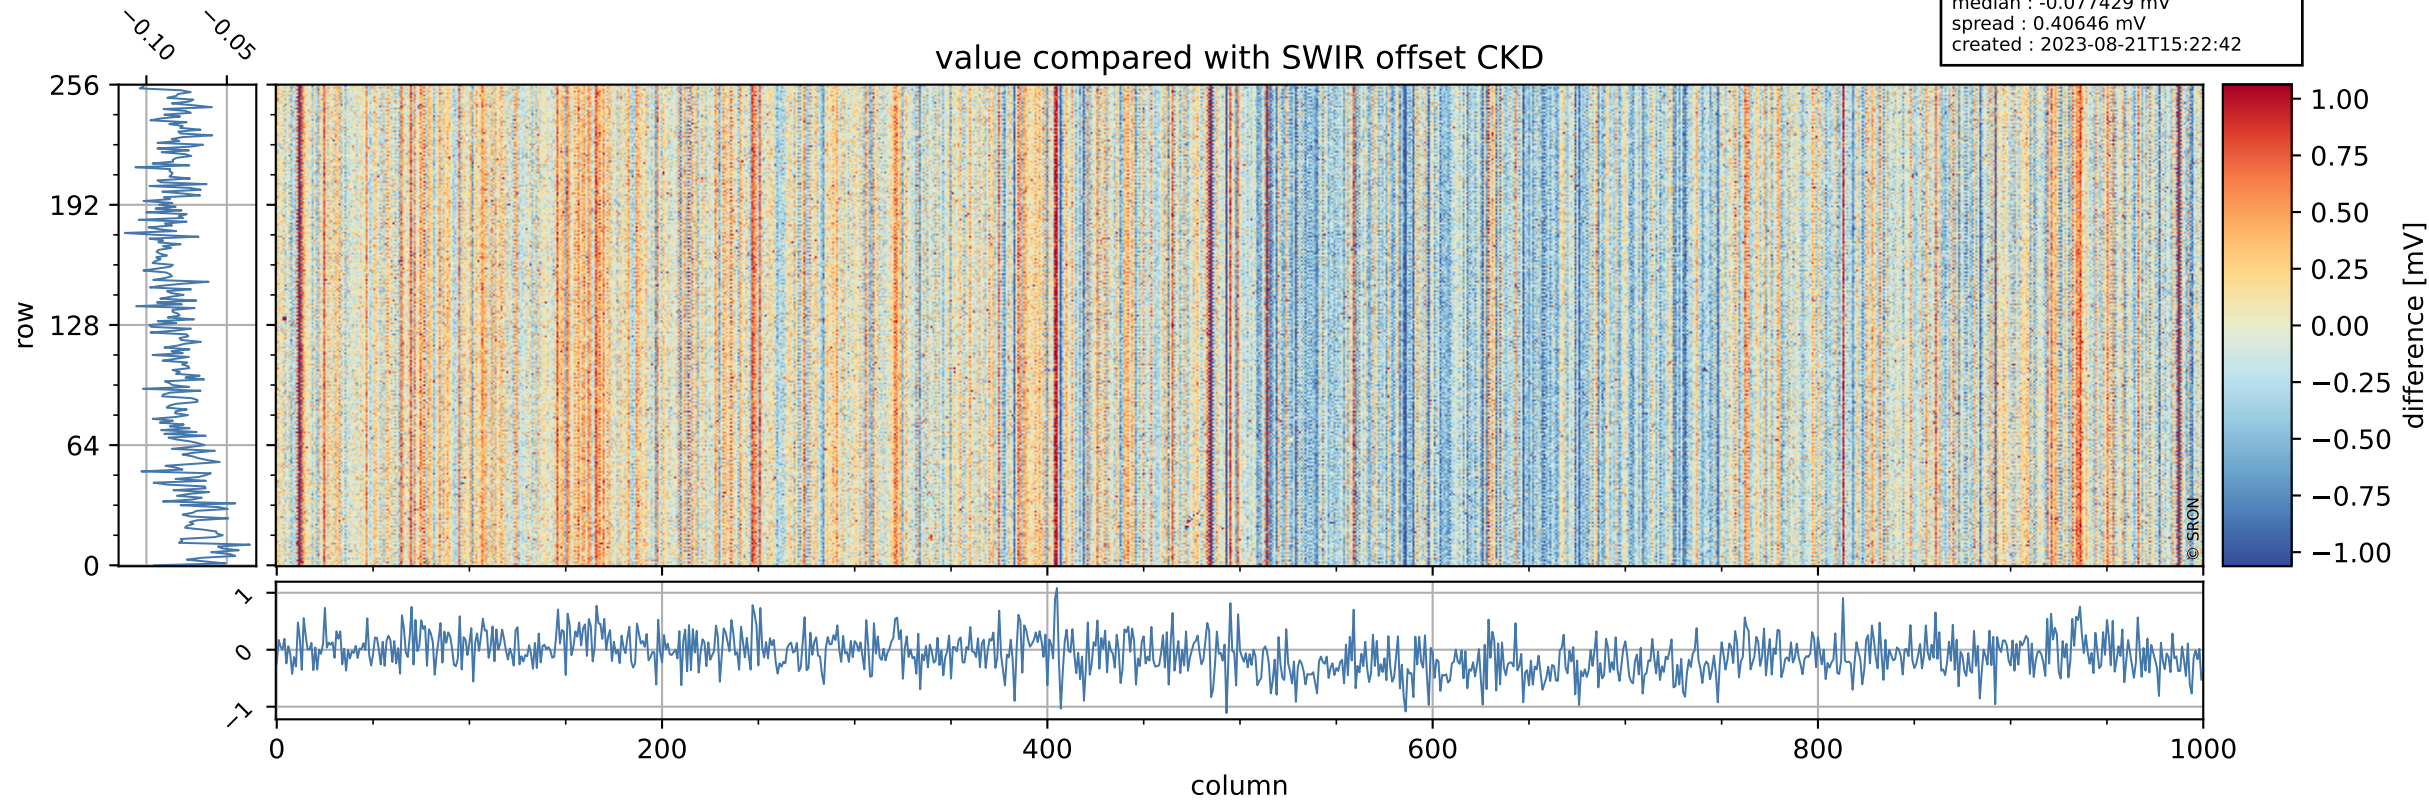

## value detector map

# Tropomi SWIR offset (official)

orbits : 18 in [25597, 25642]  
coverage : 2022-09-21 / 2022-09-24  
median : 29.312  $\mu\text{V}$   
spread : 14.763  $\mu\text{V}$   
created : 2023-08-21T15:22:42

# Tropomi SWIR offset (official)

orbits : 18 in [25597, 25642]  
coverage : 2022-09-21 / 2022-09-24  
median : -0.077429 mV  
spread : 0.40646 mV  
created : 2023-08-21T15:22:42

value compared with SWIR offset CKD

# Tropomi SWIR offset (official) ground-tracks of Sentinel-5P

orbits : 18 in [25597, 25642]  
coverage : 2022-09-21 / 2022-09-24  
created : 2023-08-21T15:22:43