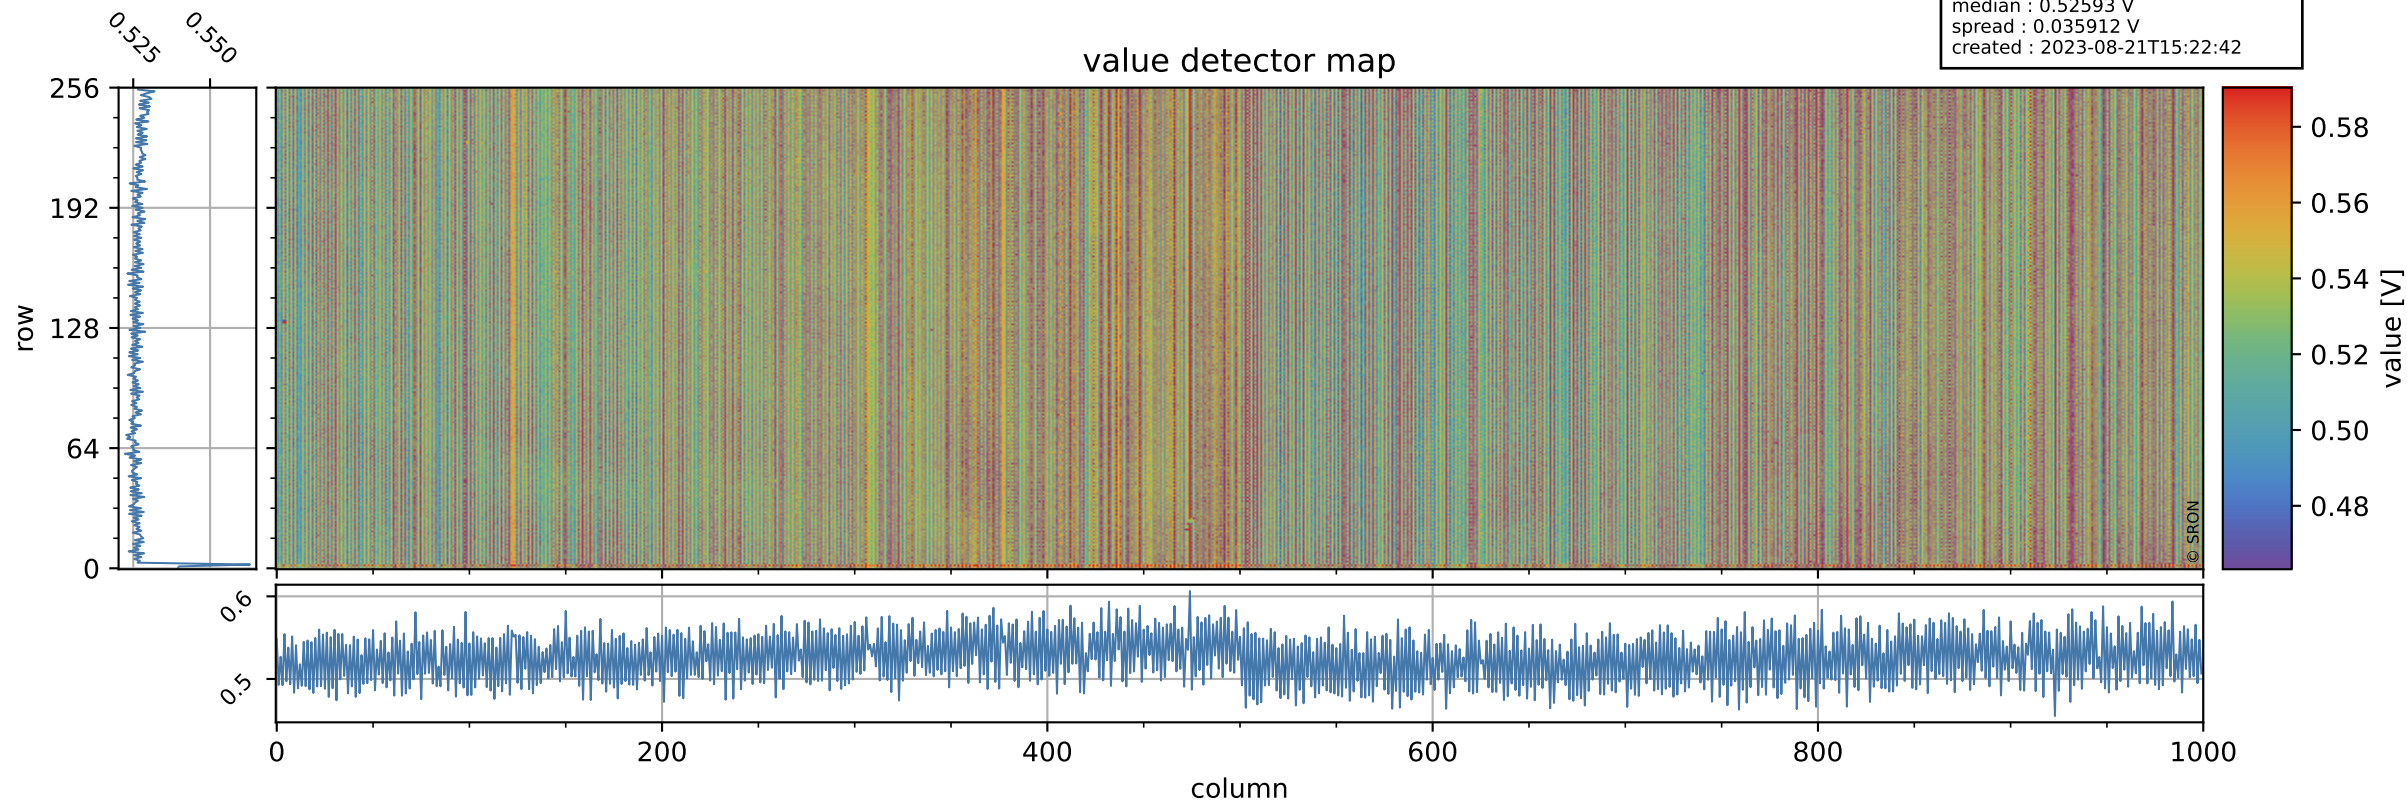

# Tropomi SWIR offset (official)

orbits : 18 in [25597, 25642]  
coverage : 2022-09-21 / 2022-09-24  
median : 0.52593 V  
spread : 0.035912 V  
created : 2023-08-21T15:22:42

## value detector map

# Tropomi SWIR offset (official)

orbits : 18 in [25597, 25642]  
coverage : 2022-09-21 / 2022-09-24  
median : 29.312  $\mu\text{V}$   
spread : 14.763  $\mu\text{V}$   
created : 2023-08-21T15:22:42

# Tropomi SWIR offset (official) ground-tracks of Sentinel-5P

orbits : 18 in [25597, 25642]  
coverage : 2022-09-21 / 2022-09-24  
created : 2023-08-21T15:22:43