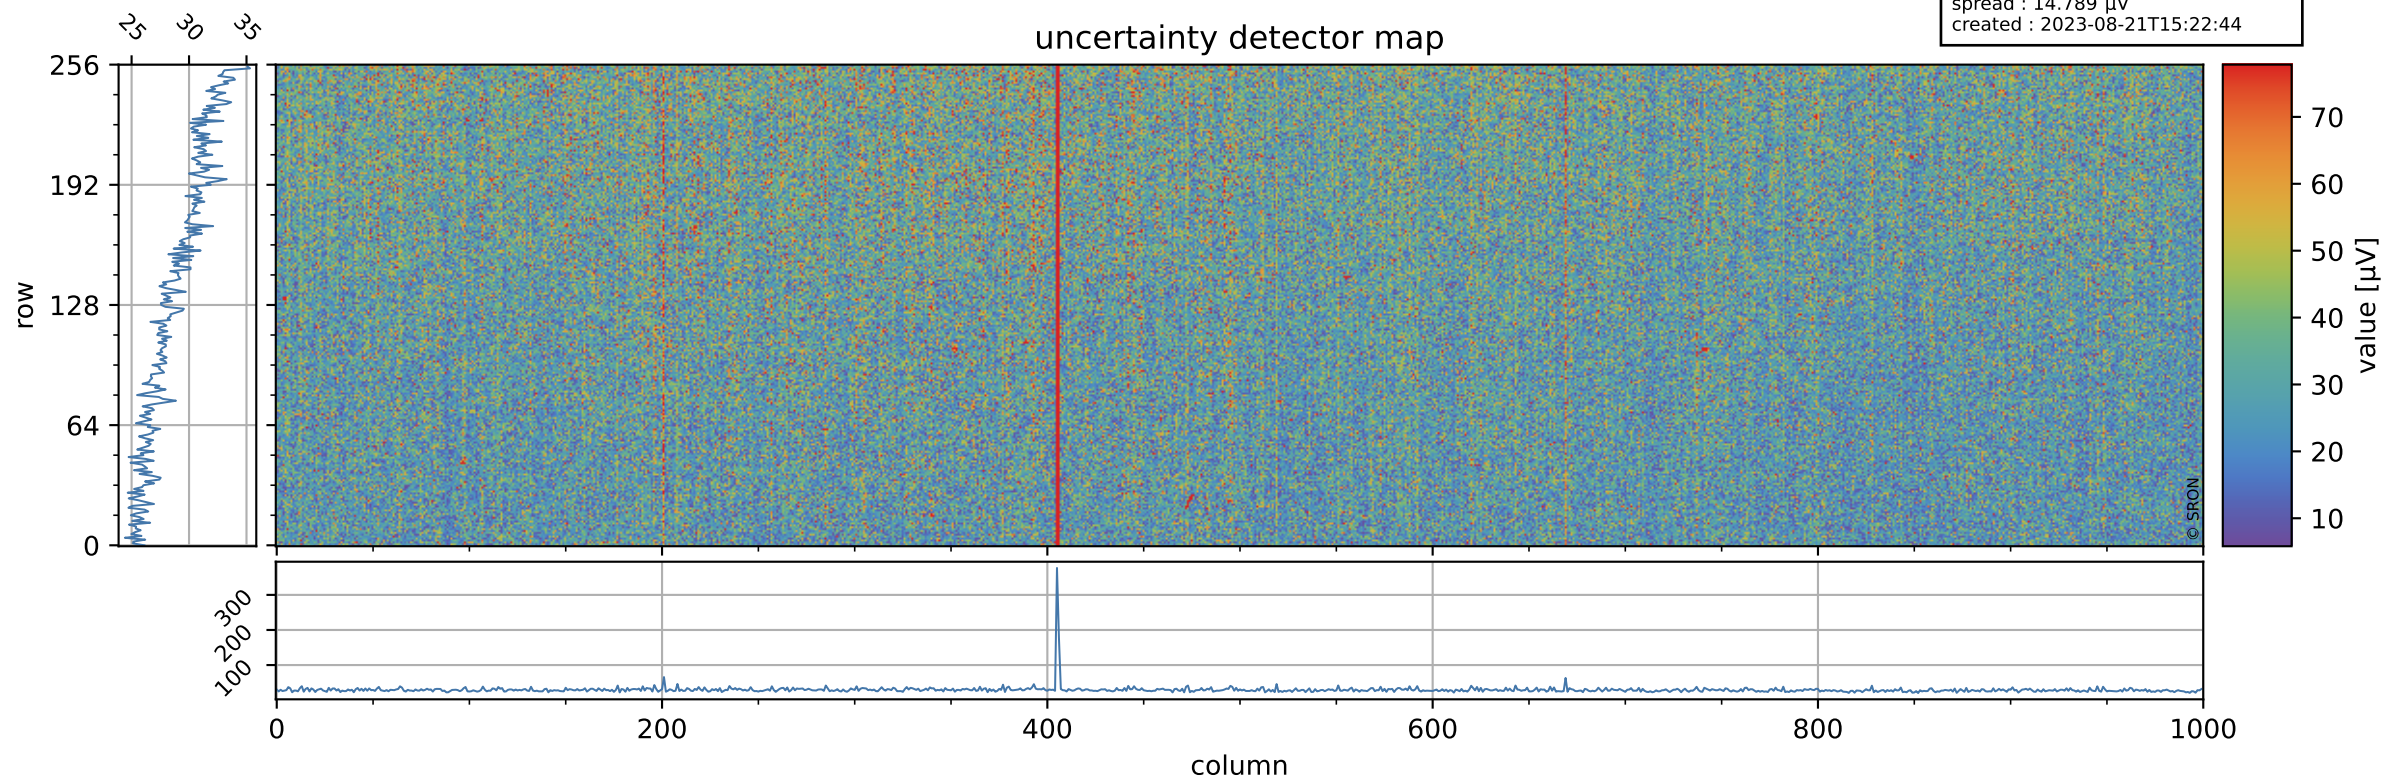

Tropomi SWIR offset (official)

orbits : 20 in [25612, 25657]
coverage : 2022-09-22 / 2022-09-25
median : 0.52595 V
spread : 0.035913 V
created : 2023-08-21T15:22:44

value detector map

Tropomi SWIR offset (official)

orbits : 20 in [25612, 25657]
coverage : 2022-09-22 / 2022-09-25
median : 29.062 μV
spread : 14.789 μV
created : 2023-08-21T15:22:44

Tropomi SWIR offset (official)

value compared with SWIR offset CKD

orbits : 20 in [25612, 25657]
coverage : 2022-09-22 / 2022-09-25
median : -0.06589 mV
spread : 0.4085 mV
created : 2023-08-21T15:22:45

Tropomi SWIR offset (official) ground-tracks of Sentinel-5P

orbits : 20 in [25612, 25657]
coverage : 2022-09-22 / 2022-09-25
created : 2023-08-21T15:22:45

Tropomi SWIR offset (official)

orbits : [2827, 25657]
coverage : 2018-04-30 / 2022-09-25
created : 2023-08-21T15:22:46

trend of detector median & temperatures