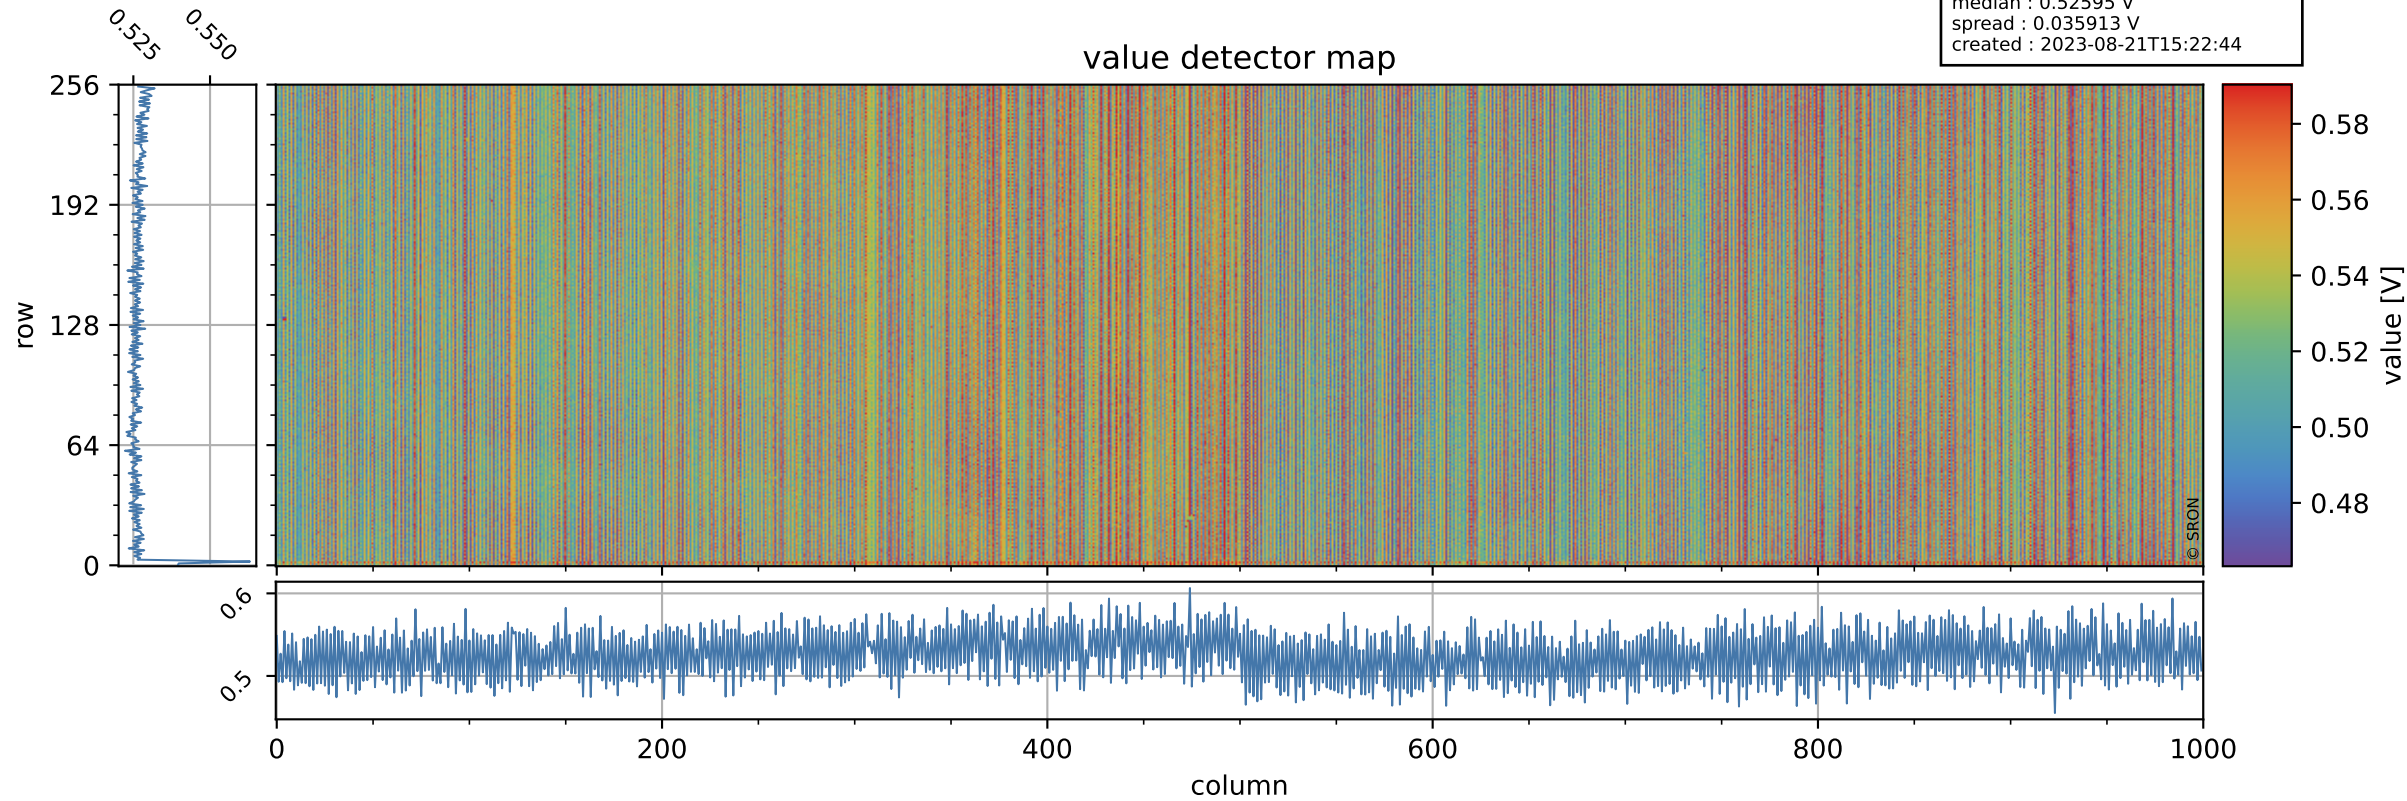

Tropomi SWIR offset (official)

orbits : 20 in [25612, 25657]
coverage : 2022-09-22 / 2022-09-25
median : 0.52595 V
spread : 0.035913 V
created : 2023-08-21T15:22:44

value detector map

Tropomi SWIR offset (official)

orbits : 20 in [25612, 25657]
coverage : 2022-09-22 / 2022-09-25
median : 29.062 μV
spread : 14.789 μV
created : 2023-08-21T15:22:44

Tropomi SWIR offset (official)

value compared with SWIR offset CKD

orbits : 20 in [25612, 25657]
coverage : 2022-09-22 / 2022-09-25
median : -0.06589 mV
spread : 0.4085 mV
created : 2023-08-21T15:22:45

Tropomi SWIR offset (official) ground-tracks of Sentinel-5P

orbits : 20 in [25612, 25657]
coverage : 2022-09-22 / 2022-09-25
created : 2023-08-21T15:22:45

Tropomi SWIR offset (official)

orbits : [2827, 25657]
coverage : 2018-04-30 / 2022-09-25
created : 2023-08-21T15:22:46

trend of detector median & temperatures