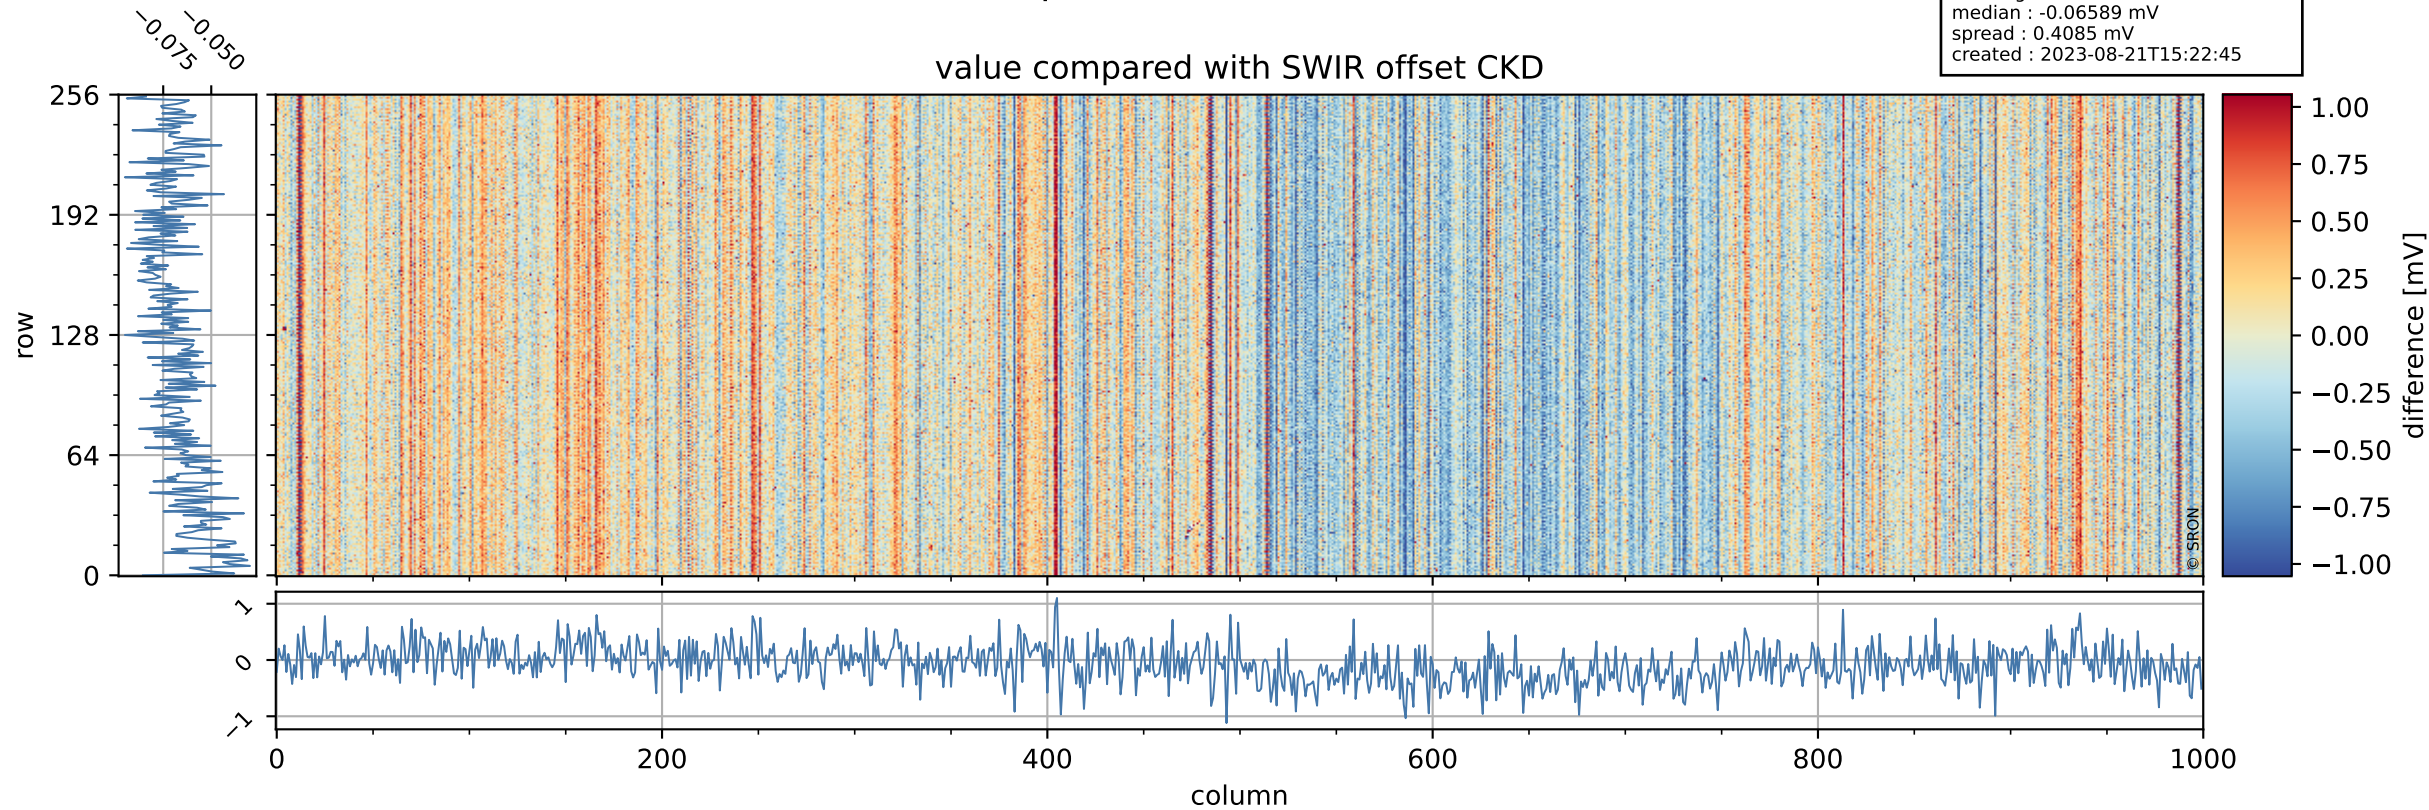

Tropomi SWIR offset (official)

orbits : 20 in [25612, 25657]
coverage : 2022-09-22 / 2022-09-25
median : 0.52595 V
spread : 0.035913 V
created : 2023-08-21T15:22:44

value detector map

Tropomi SWIR offset (official)

orbits : 20 in [25612, 25657]
coverage : 2022-09-22 / 2022-09-25
median : 29.062 μV
spread : 14.789 μV
created : 2023-08-21T15:22:44

Tropomi SWIR offset (official)

value compared with SWIR offset CKD

orbits : 20 in [25612, 25657]
coverage : 2022-09-22 / 2022-09-25
median : -0.06589 mV
spread : 0.4085 mV
created : 2023-08-21T15:22:45

Tropomi SWIR offset (official) ground-tracks of Sentinel-5P

orbits : 20 in [25612, 25657]
coverage : 2022-09-22 / 2022-09-25
created : 2023-08-21T15:22:45

Tropomi SWIR offset (official)

orbits : [2827, 25657]
coverage : 2018-04-30 / 2022-09-25
created : 2023-08-21T15:22:46

trend of detector median & temperatures