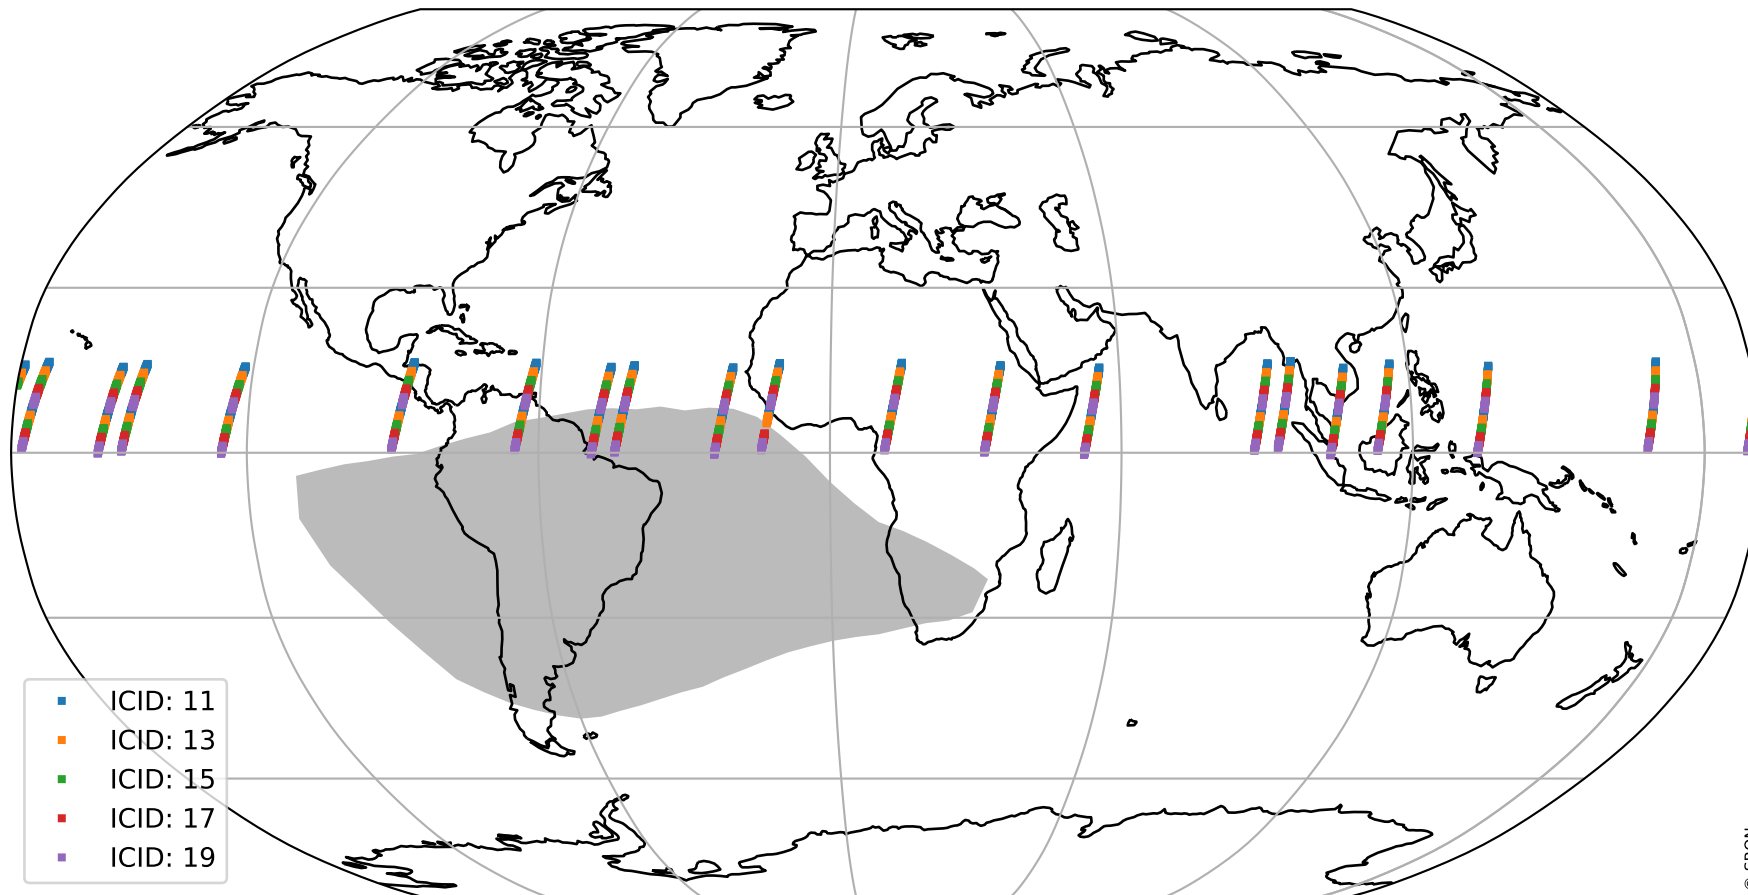

Tropomi SWIR offset (official)

orbits : 20 in [25612, 25657]
coverage : 2022-09-22 / 2022-09-25
median : 0.52595 V
spread : 0.035913 V
created : 2023-08-21T15:22:44

value detector map

Tropomi SWIR offset (official)

orbits : 20 in [25612, 25657]
coverage : 2022-09-22 / 2022-09-25
median : 29.062 μV
spread : 14.789 μV
created : 2023-08-21T15:22:44

Tropomi SWIR offset (official)

value compared with SWIR offset CKD

orbits : 20 in [25612, 25657]
coverage : 2022-09-22 / 2022-09-25
median : -0.06589 mV
spread : 0.4085 mV
created : 2023-08-21T15:22:45

Tropomi SWIR offset (official) ground-tracks of Sentinel-5P

orbits : 20 in [25612, 25657]
coverage : 2022-09-22 / 2022-09-25
created : 2023-08-21T15:22:45

Tropomi SWIR offset (official)

orbits : [2827, 25657]
coverage : 2018-04-30 / 2022-09-25
created : 2023-08-21T15:22:46

trend of detector median & temperatures