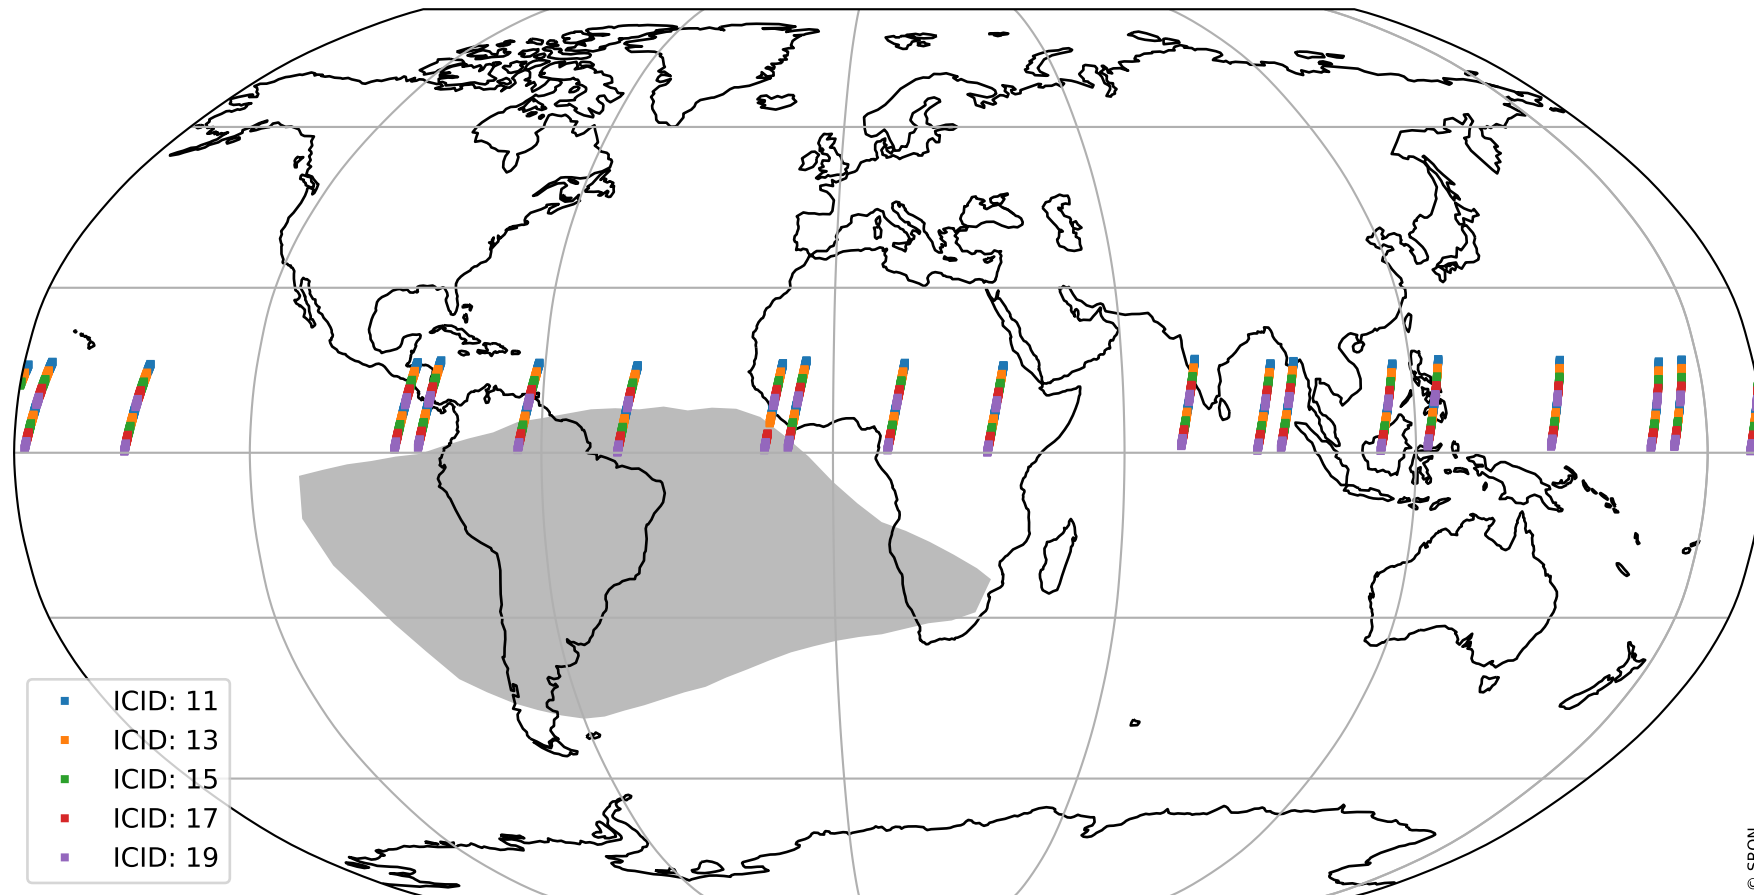

Tropomi SWIR offset (official)

orbits : 19 in [25627, 25672]
coverage : 2022-09-23 / 2022-09-26
median : 0.52596 V
spread : 0.035913 V
created : 2023-08-21T15:22:47

value detector map

Tropomi SWIR offset (official)

orbits : 19 in [25627, 25672]
coverage : 2022-09-23 / 2022-09-26
median : 28.958 μV
spread : 14.622 μV
created : 2023-08-21T15:22:47

Tropomi SWIR offset (official)

orbits : 19 in [25627, 25672]
coverage : 2022-09-23 / 2022-09-26
median : -0.053139 mV
spread : 0.40775 mV
created : 2023-08-21T15:22:48

value compared with SWIR offset CKD

Tropomi SWIR offset (official) ground-tracks of Sentinel-5P

orbits : 19 in [25627, 25672]
coverage : 2022-09-23 / 2022-09-26
created : 2023-08-21T15:22:48

Tropomi SWIR offset (official)

orbits : [2827, 25672]
coverage : 2018-04-30 / 2022-09-26
created : 2023-08-21T15:22:49

trend of detector median & temperatures