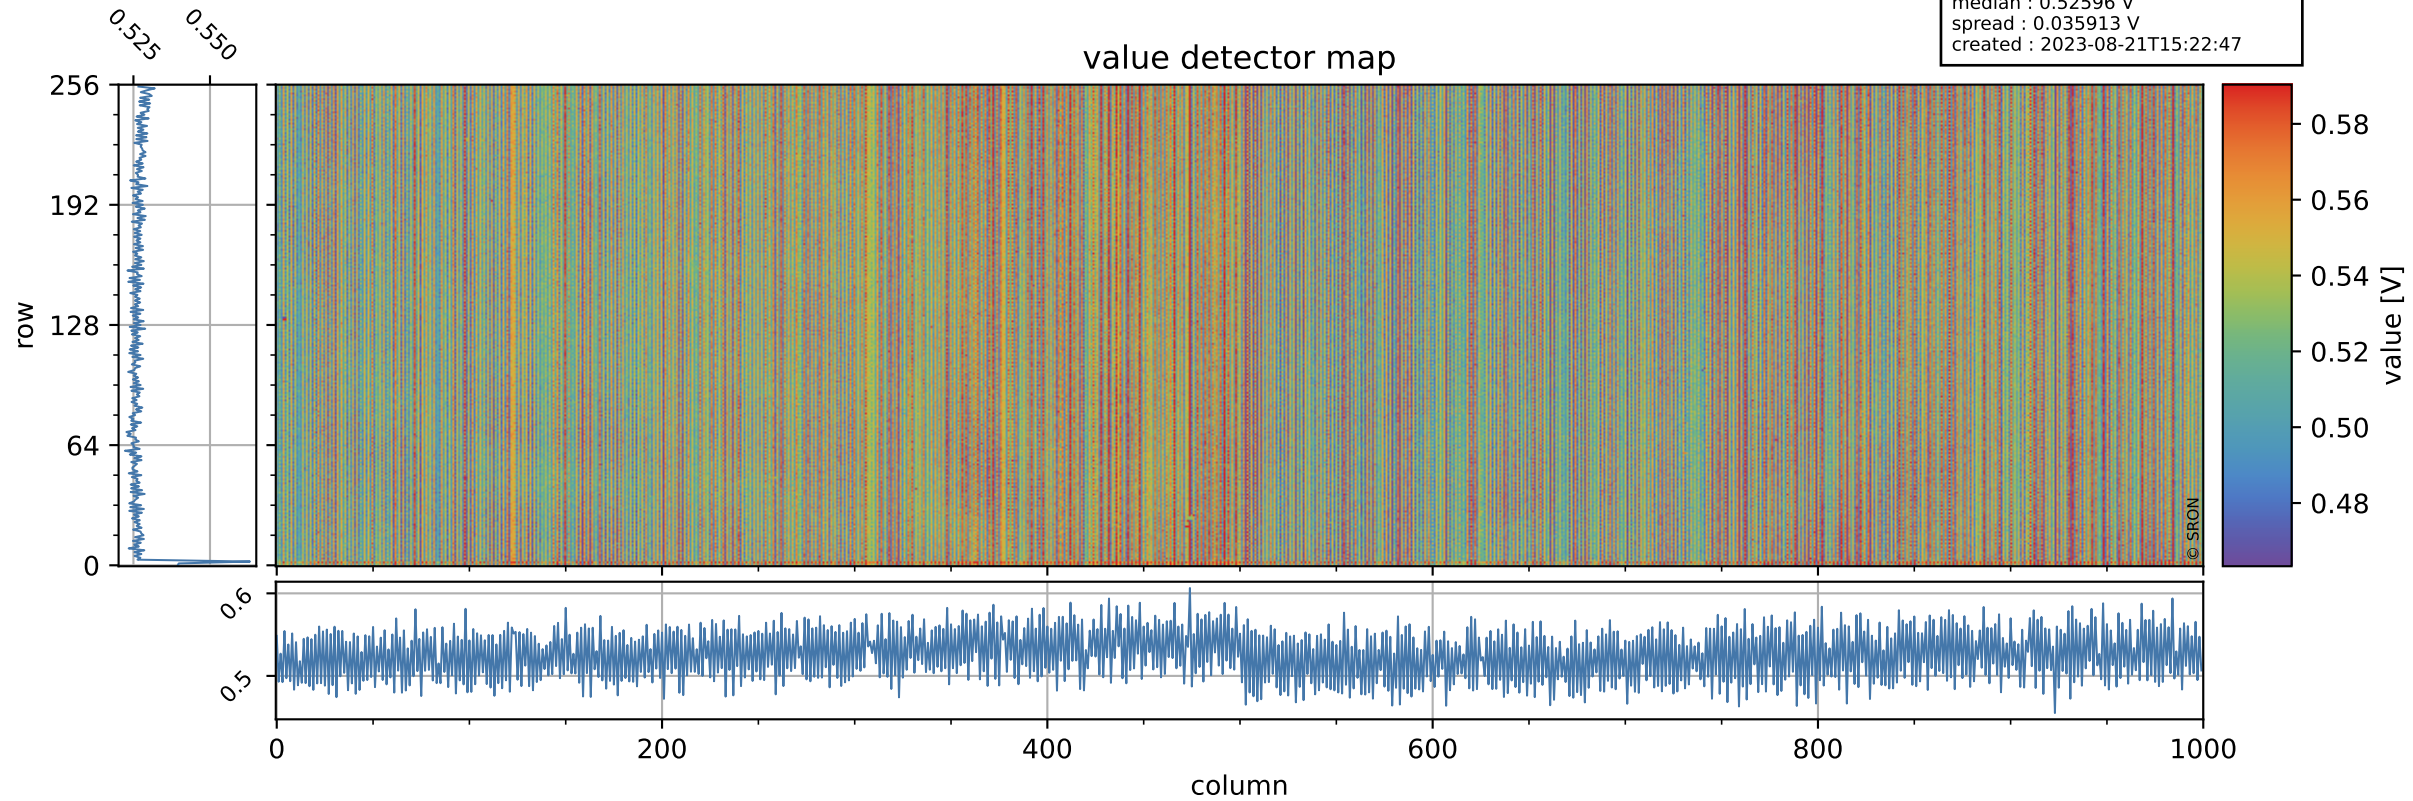

Tropomi SWIR offset (official)

orbits : 19 in [25627, 25672]
coverage : 2022-09-23 / 2022-09-26
median : 0.52596 V
spread : 0.035913 V
created : 2023-08-21T15:22:47

value detector map

Tropomi SWIR offset (official)

orbits : 19 in [25627, 25672]
coverage : 2022-09-23 / 2022-09-26
median : 28.958 μV
spread : 14.622 μV
created : 2023-08-21T15:22:47

Tropomi SWIR offset (official)

orbits : 19 in [25627, 25672]
coverage : 2022-09-23 / 2022-09-26
median : -0.053139 mV
spread : 0.40775 mV
created : 2023-08-21T15:22:48

value compared with SWIR offset CKD

Tropomi SWIR offset (official) ground-tracks of Sentinel-5P

orbits : 19 in [25627, 25672]
coverage : 2022-09-23 / 2022-09-26
created : 2023-08-21T15:22:48

Tropomi SWIR offset (official)

orbits : [2827, 25672]
coverage : 2018-04-30 / 2022-09-26
created : 2023-08-21T15:22:49

trend of detector median & temperatures