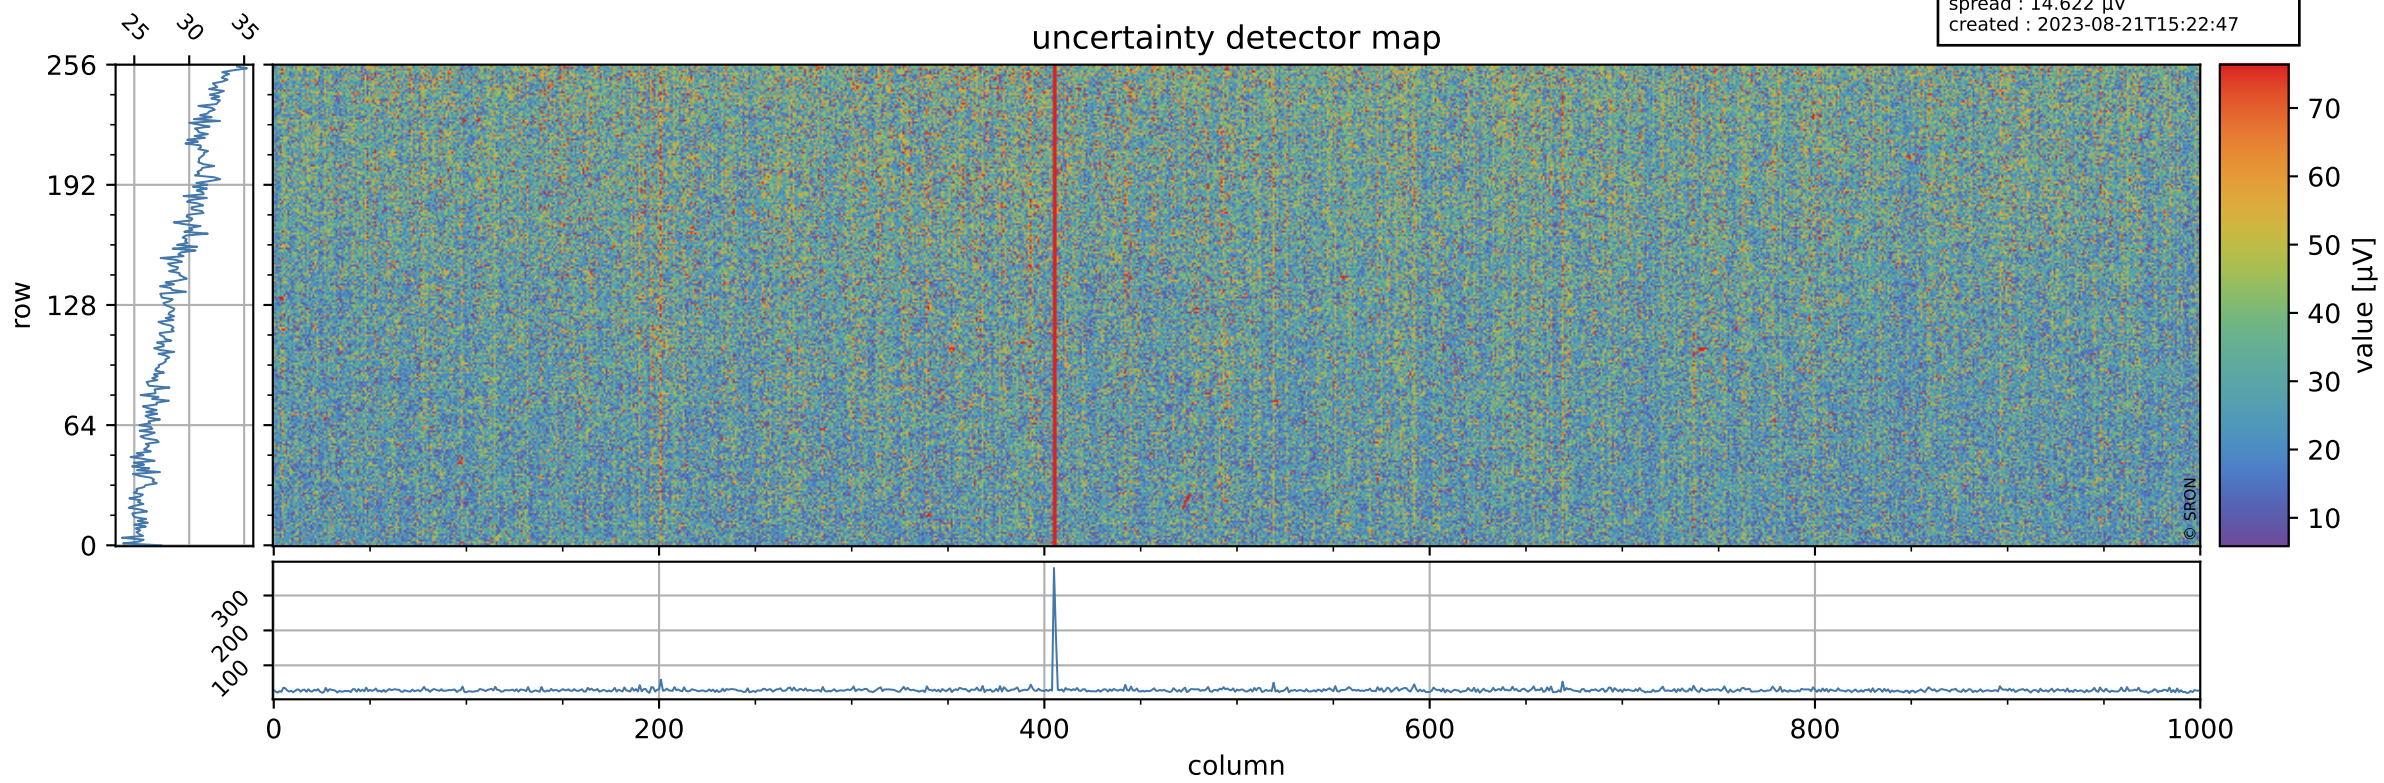

Tropomi SWIR offset (official)

orbits : 19 in [25627, 25672]
coverage : 2022-09-23 / 2022-09-26
median : 0.52596 V
spread : 0.035913 V
created : 2023-08-21T15:22:47

value detector map

Tropomi SWIR offset (official)

orbits : 19 in [25627, 25672]
coverage : 2022-09-23 / 2022-09-26
median : 28.958 μV
spread : 14.622 μV
created : 2023-08-21T15:22:47

Tropomi SWIR offset (official)

orbits : 19 in [25627, 25672]
coverage : 2022-09-23 / 2022-09-26
median : -0.053139 mV
spread : 0.40775 mV
created : 2023-08-21T15:22:48

value compared with SWIR offset CKD

Tropomi SWIR offset (official) ground-tracks of Sentinel-5P

orbits : 19 in [25627, 25672]
coverage : 2022-09-23 / 2022-09-26
created : 2023-08-21T15:22:48

Tropomi SWIR offset (official)

orbits : [2827, 25672]
coverage : 2018-04-30 / 2022-09-26
created : 2023-08-21T15:22:49

trend of detector median & temperatures