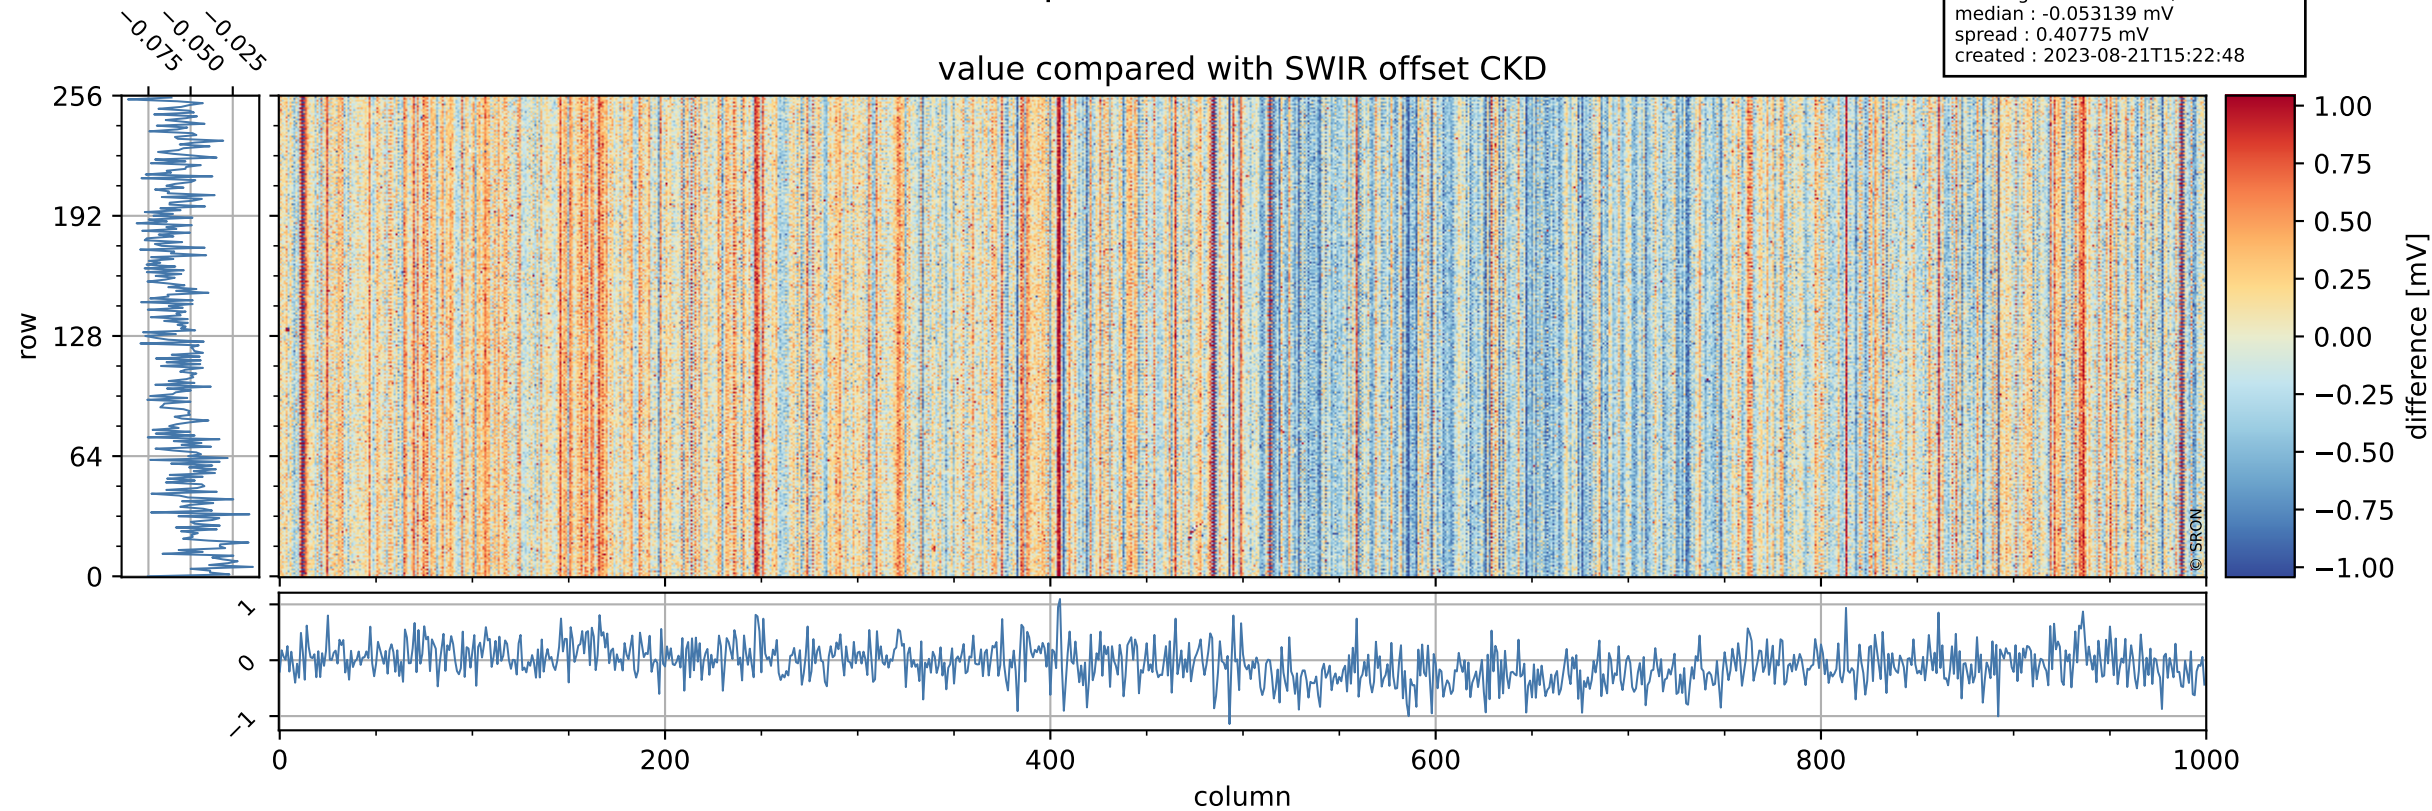

Tropomi SWIR offset (official)

orbits : 19 in [25627, 25672]
coverage : 2022-09-23 / 2022-09-26
median : 0.52596 V
spread : 0.035913 V
created : 2023-08-21T15:22:47

value detector map

Tropomi SWIR offset (official)

orbits : 19 in [25627, 25672]
coverage : 2022-09-23 / 2022-09-26
median : 28.958 μV
spread : 14.622 μV
created : 2023-08-21T15:22:47

Tropomi SWIR offset (official)

orbits : 19 in [25627, 25672]
coverage : 2022-09-23 / 2022-09-26
median : -0.053139 mV
spread : 0.40775 mV
created : 2023-08-21T15:22:48

value compared with SWIR offset CKD

Tropomi SWIR offset (official) ground-tracks of Sentinel-5P

orbits : 19 in [25627, 25672]
coverage : 2022-09-23 / 2022-09-26
created : 2023-08-21T15:22:48

Tropomi SWIR offset (official)

orbits : [2827, 25672]
coverage : 2018-04-30 / 2022-09-26
created : 2023-08-21T15:22:49

trend of detector median & temperatures