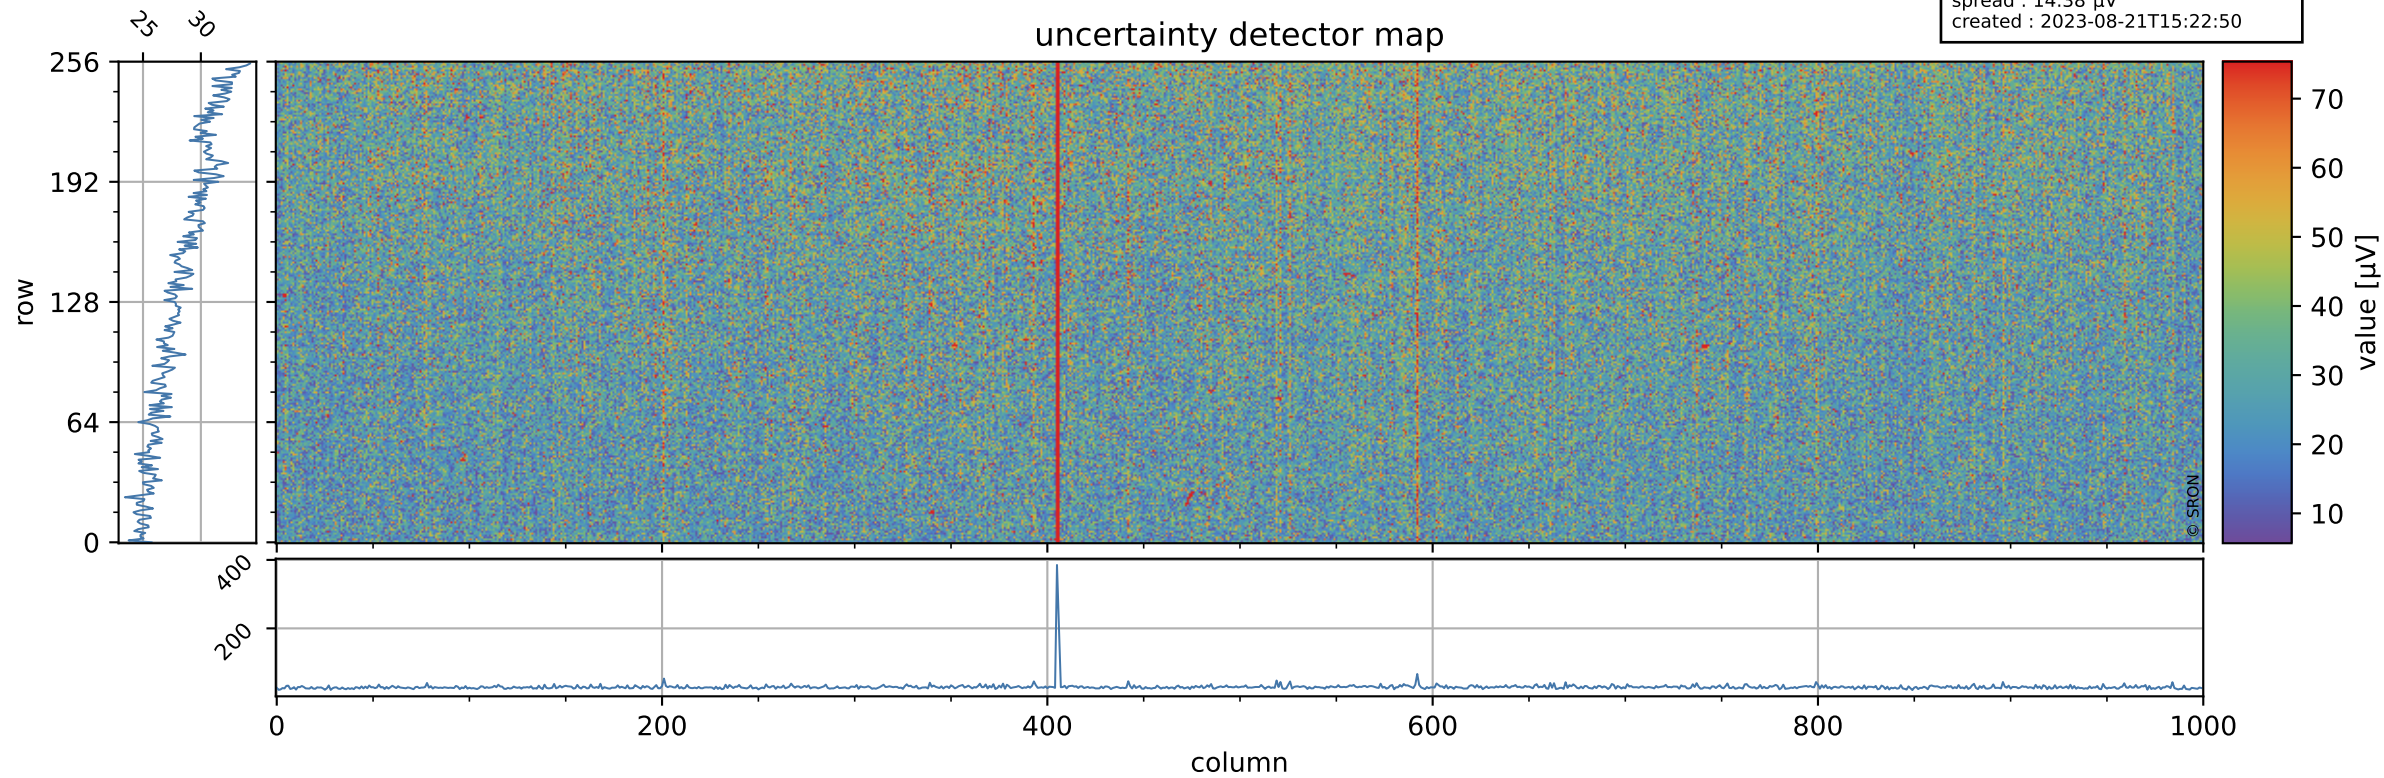

Tropomi SWIR offset (official)

orbits : 20 in [25642, 25687]
coverage : 2022-09-24 / 2022-09-27
median : 0.52597 V
spread : 0.035913 V
created : 2023-08-21T15:22:50

value detector map

Tropomi SWIR offset (official)

orbits : 20 in [25642, 25687]
coverage : 2022-09-24 / 2022-09-27
median : 28.471 μV
spread : 14.38 μV
created : 2023-08-21T15:22:50

Tropomi SWIR offset (official)

orbits : 20 in [25642, 25687]
coverage : 2022-09-24 / 2022-09-27
median : -0.038762 mV
spread : 0.40614 mV
created : 2023-08-21T15:22:51

value compared with SWIR offset CKD

Tropomi SWIR offset (official) ground-tracks of Sentinel-5P

orbits : 20 in [25642, 25687]
coverage : 2022-09-24 / 2022-09-27
created : 2023-08-21T15:22:51

Tropomi SWIR offset (official)

orbits : [2827, 25687]
coverage : 2018-04-30 / 2022-09-27
created : 2023-08-21T15:22:52

trend of detector median & temperatures