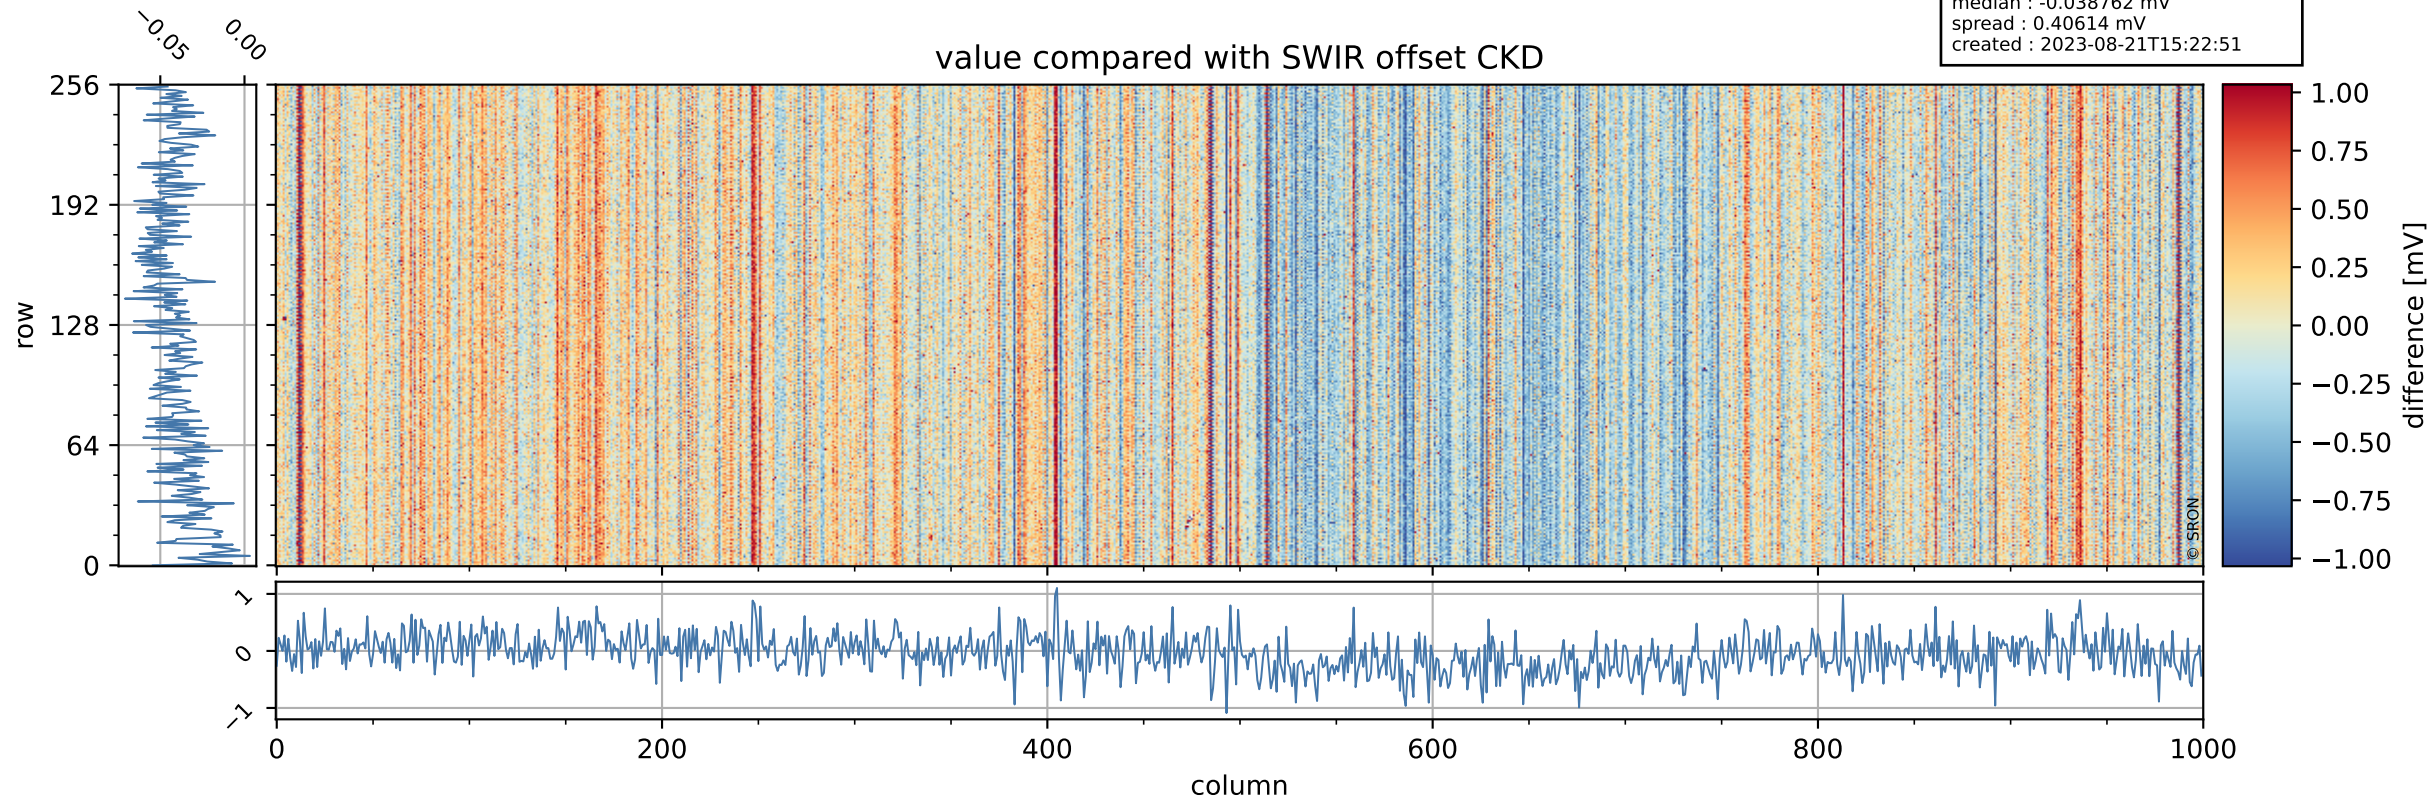

Tropomi SWIR offset (official)

orbits : 20 in [25642, 25687]
coverage : 2022-09-24 / 2022-09-27
median : 0.52597 V
spread : 0.035913 V
created : 2023-08-21T15:22:50

value detector map

Tropomi SWIR offset (official)

orbits : 20 in [25642, 25687]
coverage : 2022-09-24 / 2022-09-27
median : 28.471 μV
spread : 14.38 μV
created : 2023-08-21T15:22:50

Tropomi SWIR offset (official)

orbits : 20 in [25642, 25687]
coverage : 2022-09-24 / 2022-09-27
median : -0.038762 mV
spread : 0.40614 mV
created : 2023-08-21T15:22:51

value compared with SWIR offset CKD

Tropomi SWIR offset (official) ground-tracks of Sentinel-5P

orbits : 20 in [25642, 25687]
coverage : 2022-09-24 / 2022-09-27
created : 2023-08-21T15:22:51

Tropomi SWIR offset (official)

orbits : [2827, 25687]
coverage : 2018-04-30 / 2022-09-27
created : 2023-08-21T15:22:52

trend of detector median & temperatures