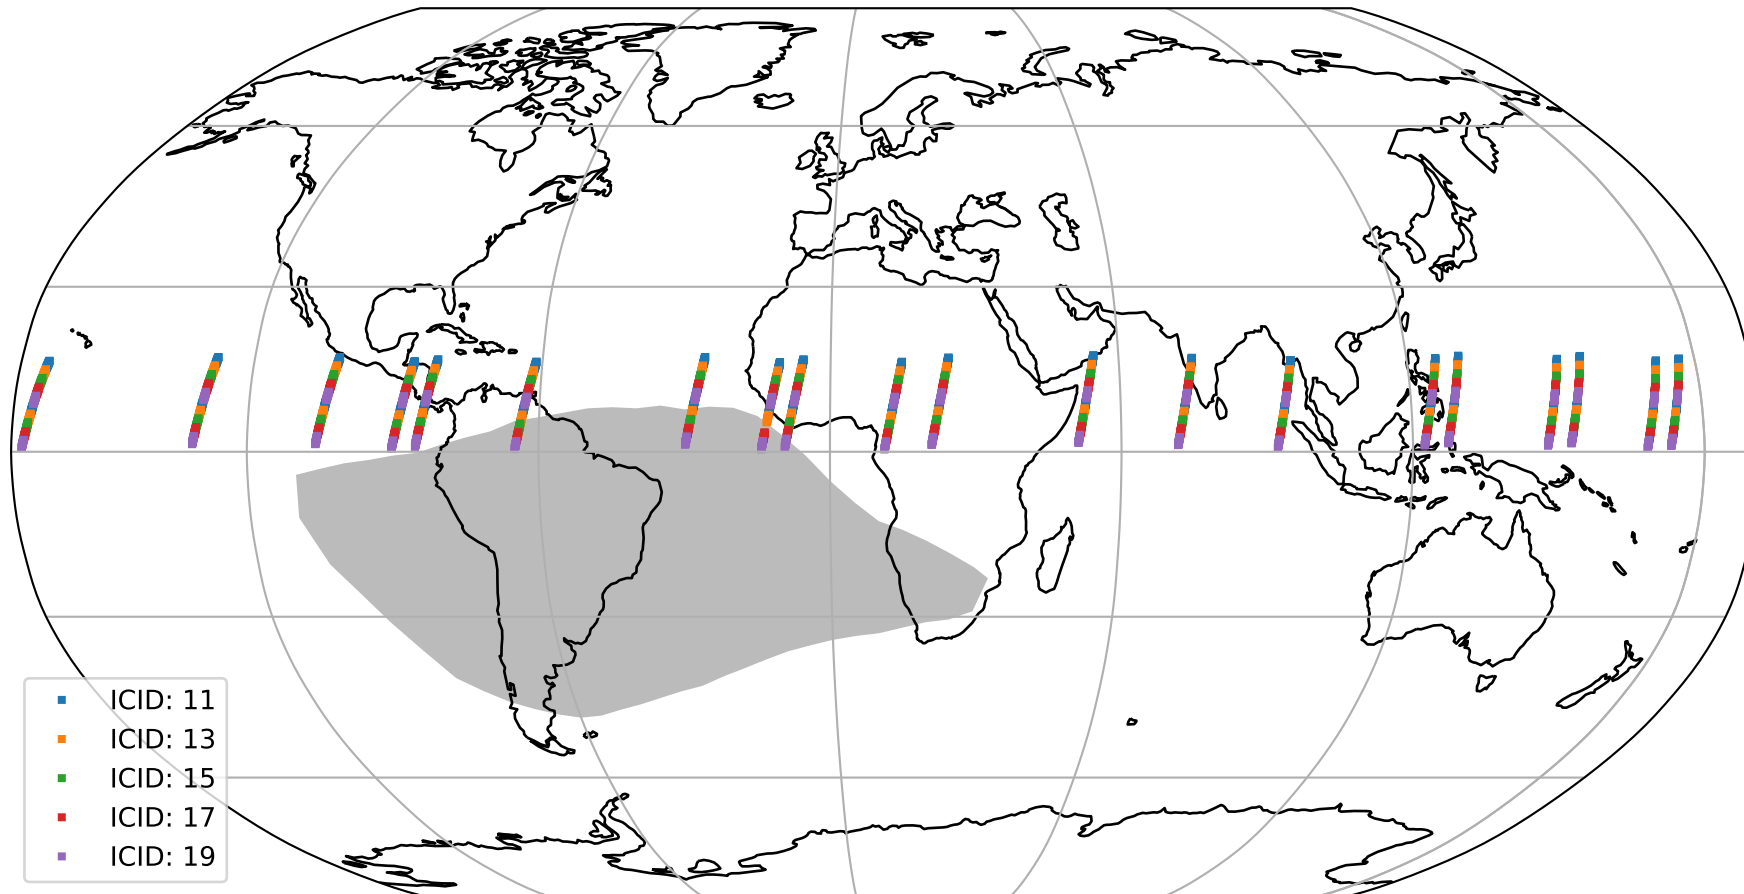

Tropomi SWIR offset (official)

orbits : 20 in [25642, 25687]
coverage : 2022-09-24 / 2022-09-27
median : 0.52597 V
spread : 0.035913 V
created : 2023-08-21T15:22:50

value detector map

Tropomi SWIR offset (official)

orbits : 20 in [25642, 25687]
coverage : 2022-09-24 / 2022-09-27
median : 28.471 μV
spread : 14.38 μV
created : 2023-08-21T15:22:50

Tropomi SWIR offset (official)

orbits : 20 in [25642, 25687]
coverage : 2022-09-24 / 2022-09-27
median : -0.038762 mV
spread : 0.40614 mV
created : 2023-08-21T15:22:51

value compared with SWIR offset CKD

Tropomi SWIR offset (official) ground-tracks of Sentinel-5P

orbits : 20 in [25642, 25687]
coverage : 2022-09-24 / 2022-09-27
created : 2023-08-21T15:22:51

Tropomi SWIR offset (official)

orbits : [2827, 25687]
coverage : 2018-04-30 / 2022-09-27
created : 2023-08-21T15:22:52

trend of detector median & temperatures