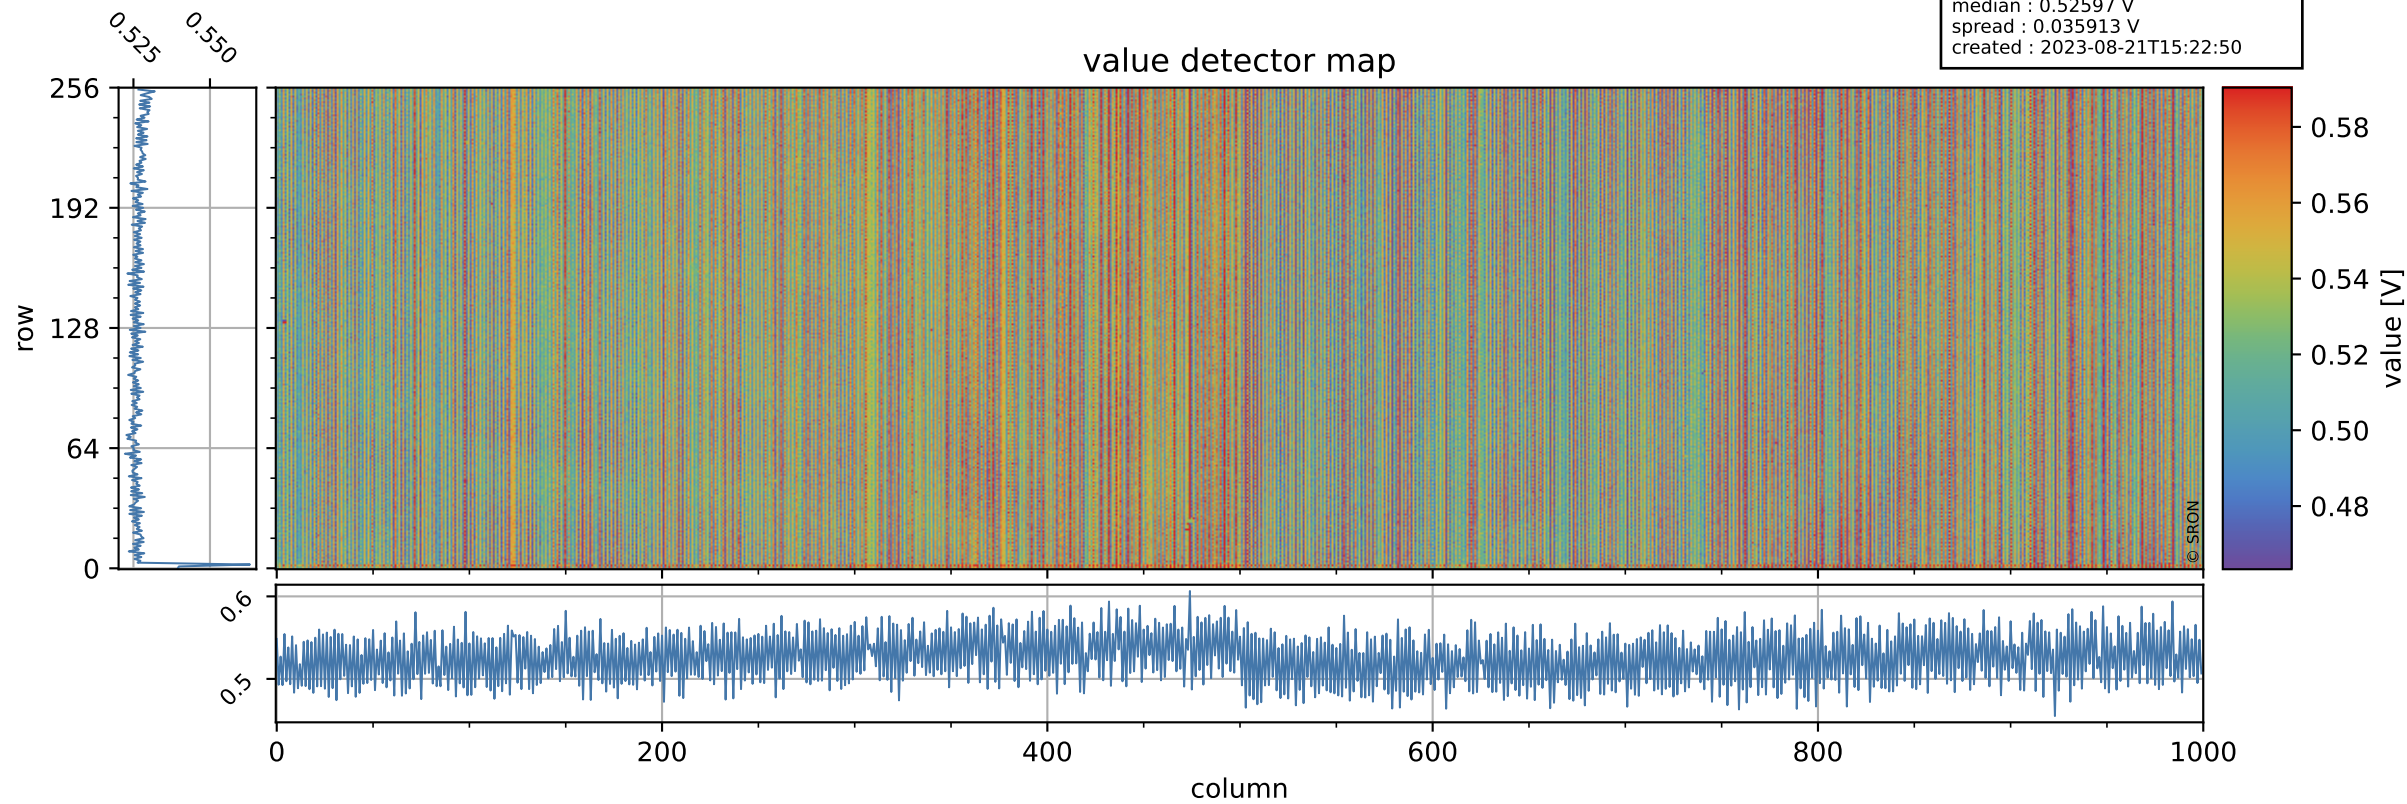

Tropomi SWIR offset (official)

orbits : 20 in [25642, 25687]
coverage : 2022-09-24 / 2022-09-27
median : 0.52597 V
spread : 0.035913 V
created : 2023-08-21T15:22:50

value detector map

Tropomi SWIR offset (official)

orbits : 20 in [25642, 25687]
coverage : 2022-09-24 / 2022-09-27
median : 28.471 μV
spread : 14.38 μV
created : 2023-08-21T15:22:50

Tropomi SWIR offset (official)

orbits : 20 in [25642, 25687]
coverage : 2022-09-24 / 2022-09-27
median : -0.038762 mV
spread : 0.40614 mV
created : 2023-08-21T15:22:51

value compared with SWIR offset CKD

Tropomi SWIR offset (official) ground-tracks of Sentinel-5P

orbits : 20 in [25642, 25687]
coverage : 2022-09-24 / 2022-09-27
created : 2023-08-21T15:22:51

Tropomi SWIR offset (official)

orbits : [2827, 25687]
coverage : 2018-04-30 / 2022-09-27
created : 2023-08-21T15:22:52

trend of detector median & temperatures