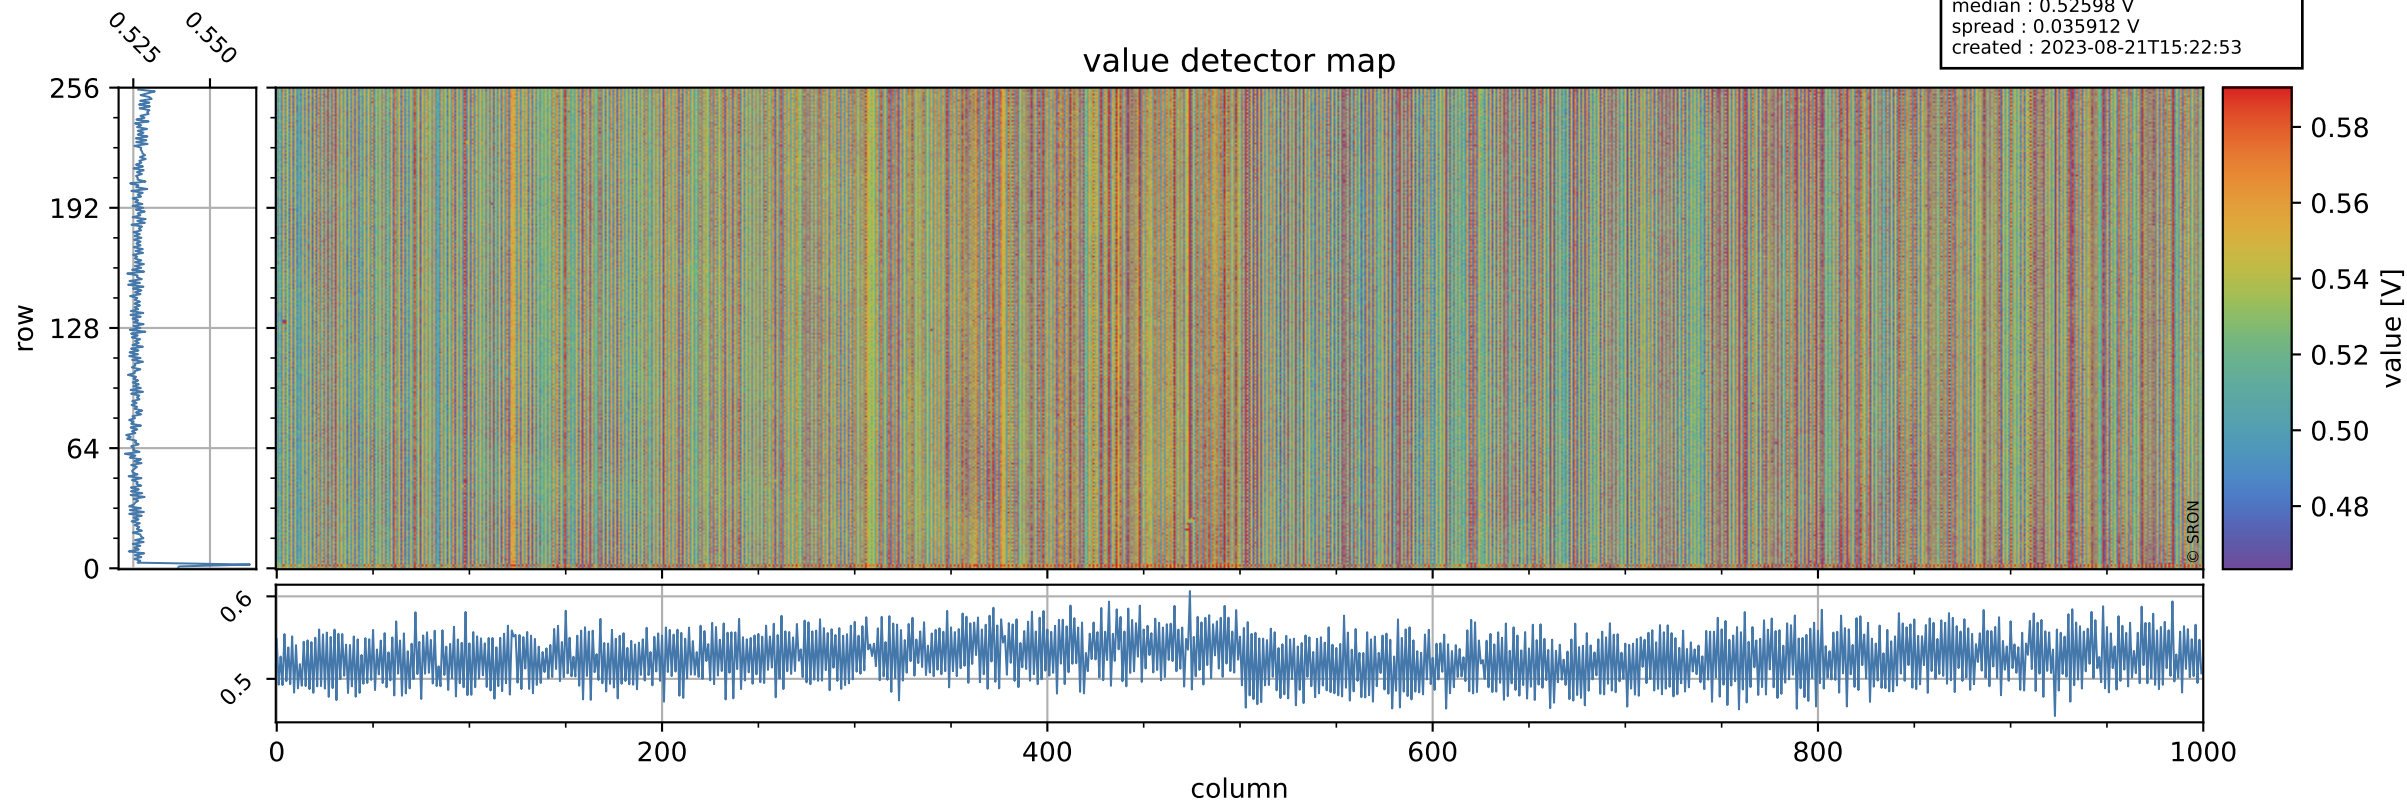

Tropomi SWIR offset (official)

orbits : 19 in [25657, 25702]
coverage : 2022-09-26 / 2022-09-29
median : 0.52598 V
spread : 0.035912 V
created : 2023-08-21T15:22:53

value detector map

Tropomi SWIR offset (official)

orbits : 19 in [25657, 25702]
coverage : 2022-09-26 / 2022-09-29
median : 28.647 μV
spread : 14.437 μV
created : 2023-08-21T15:22:53

Tropomi SWIR offset (official)

orbits : 19 in [25657, 25702]
coverage : 2022-09-26 / 2022-09-29
median : -0.03317 mV
spread : 0.40629 mV
created : 2023-08-21T15:22:54

value compared with SWIR offset CKD

Tropomi SWIR offset (official) ground-tracks of Sentinel-5P

orbits : 19 in [25657, 25702]
coverage : 2022-09-26 / 2022-09-29
created : 2023-08-21T15:22:54

Tropomi SWIR offset (official)

orbits : [2827, 25702]
coverage : 2018-04-30 / 2022-09-29
created : 2023-08-21T15:22:54

trend of detector median & temperatures