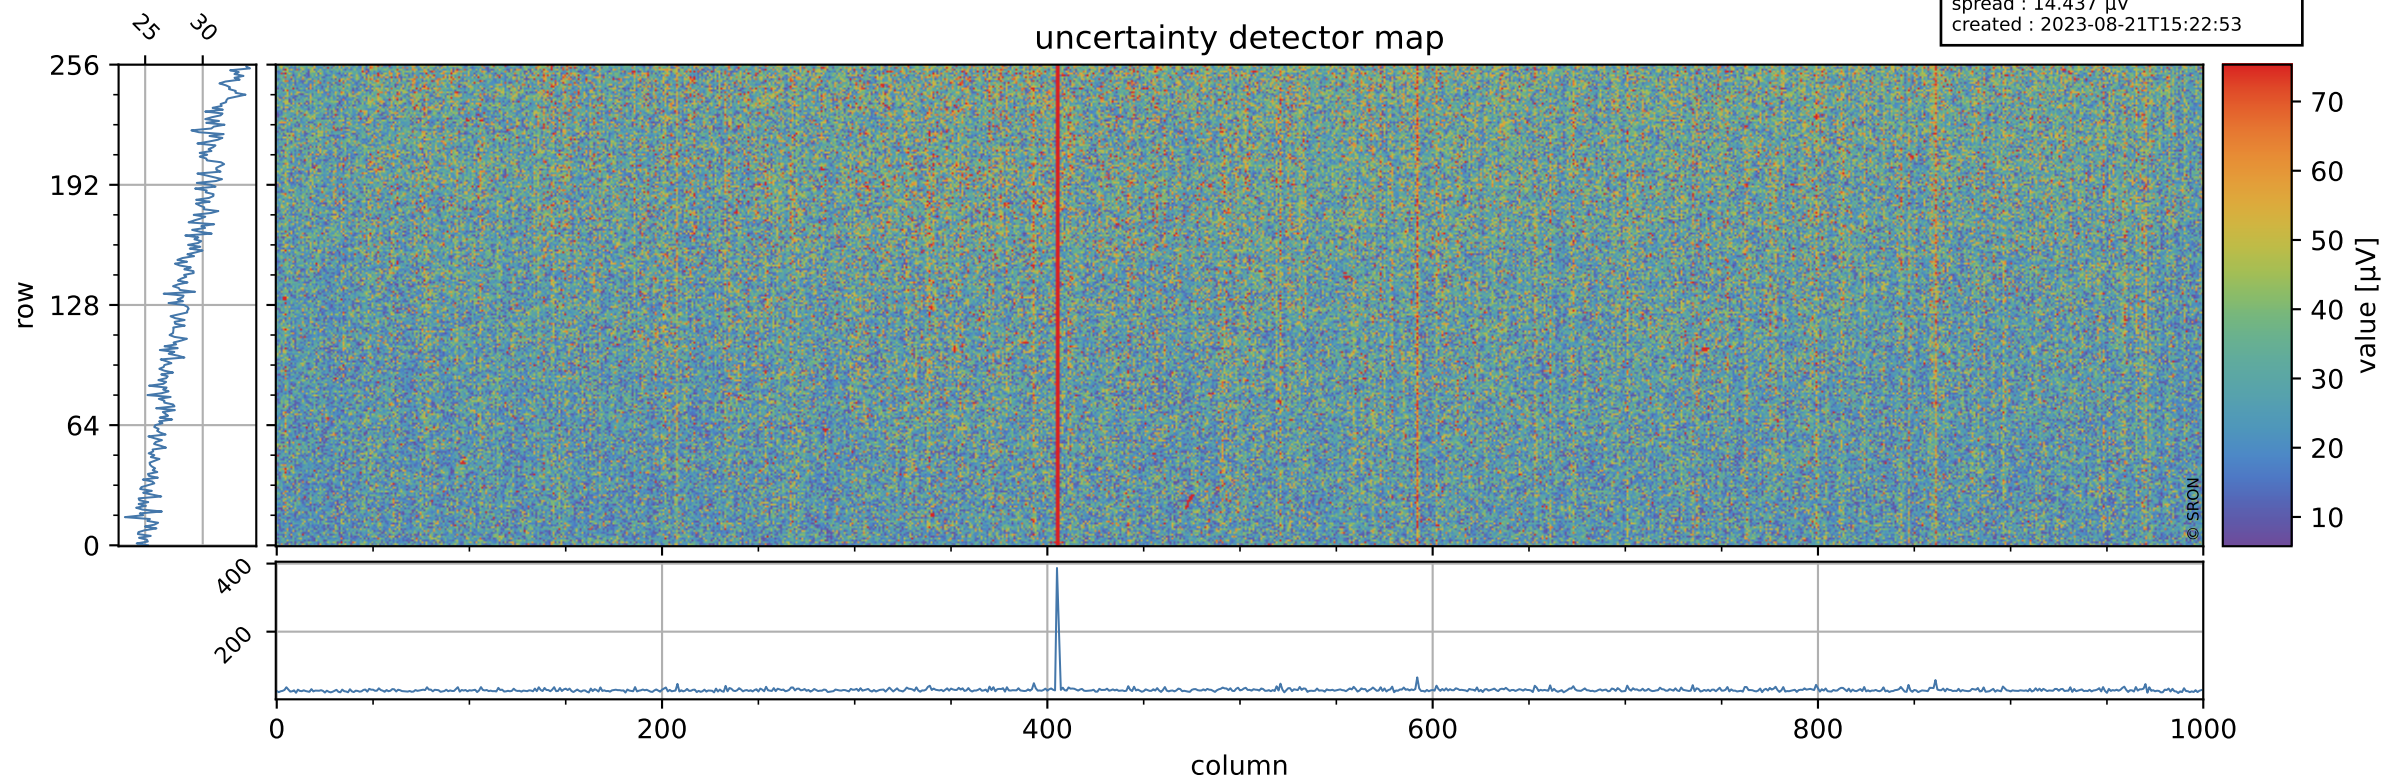

Tropomi SWIR offset (official)

orbits : 19 in [25657, 25702]
coverage : 2022-09-26 / 2022-09-29
median : 0.52598 V
spread : 0.035912 V
created : 2023-08-21T15:22:53

value detector map

Tropomi SWIR offset (official)

orbits : 19 in [25657, 25702]
coverage : 2022-09-26 / 2022-09-29
median : 28.647 μV
spread : 14.437 μV
created : 2023-08-21T15:22:53

Tropomi SWIR offset (official)

orbits : 19 in [25657, 25702]
coverage : 2022-09-26 / 2022-09-29
median : -0.03317 mV
spread : 0.40629 mV
created : 2023-08-21T15:22:54

value compared with SWIR offset CKD

Tropomi SWIR offset (official) ground-tracks of Sentinel-5P

orbits : 19 in [25657, 25702]
coverage : 2022-09-26 / 2022-09-29
created : 2023-08-21T15:22:54

Tropomi SWIR offset (official)

orbits : [2827, 25702]
coverage : 2018-04-30 / 2022-09-29
created : 2023-08-21T15:22:54

trend of detector median & temperatures