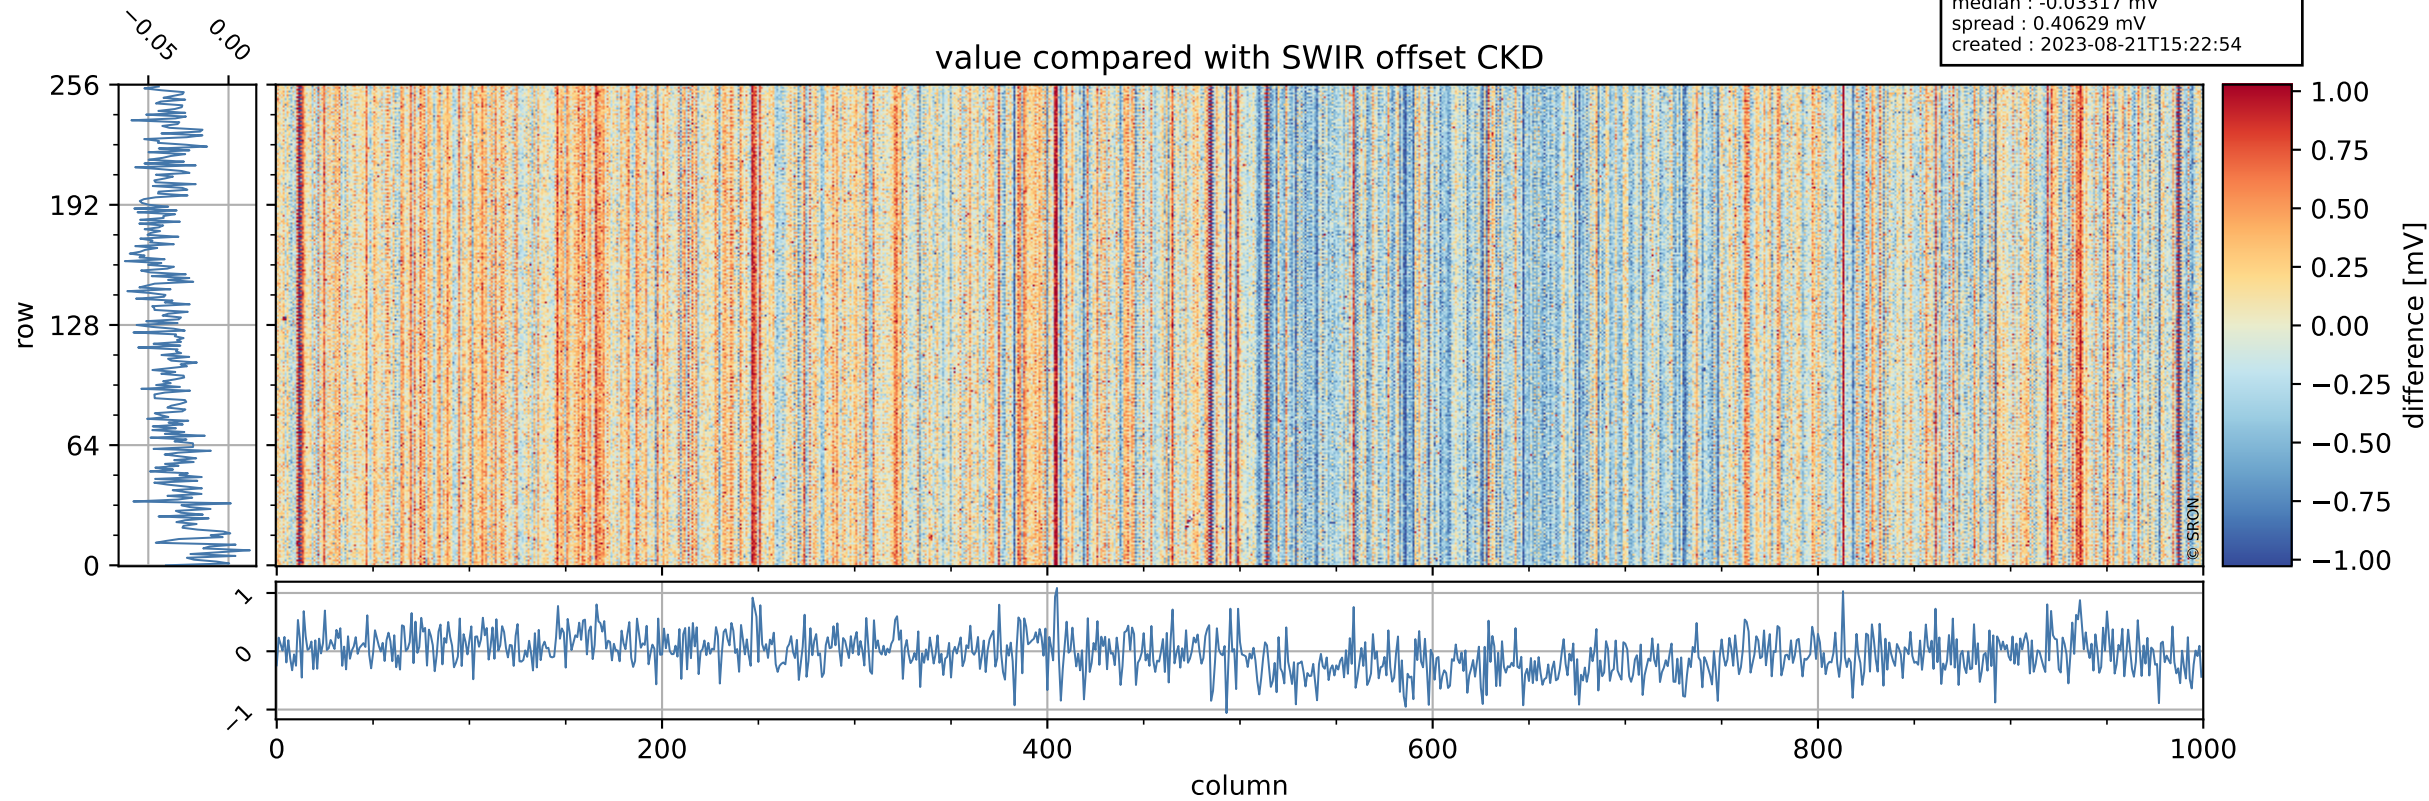

Tropomi SWIR offset (official)

orbits : 19 in [25657, 25702]
coverage : 2022-09-26 / 2022-09-29
median : 0.52598 V
spread : 0.035912 V
created : 2023-08-21T15:22:53

value detector map

Tropomi SWIR offset (official)

orbits : 19 in [25657, 25702]
coverage : 2022-09-26 / 2022-09-29
median : 28.647 μV
spread : 14.437 μV
created : 2023-08-21T15:22:53

Tropomi SWIR offset (official)

orbits : 19 in [25657, 25702]
coverage : 2022-09-26 / 2022-09-29
median : -0.03317 mV
spread : 0.40629 mV
created : 2023-08-21T15:22:54

value compared with SWIR offset CKD

Tropomi SWIR offset (official) ground-tracks of Sentinel-5P

orbits : 19 in [25657, 25702]
coverage : 2022-09-26 / 2022-09-29
created : 2023-08-21T15:22:54

Tropomi SWIR offset (official)

orbits : [2827, 25702]
coverage : 2018-04-30 / 2022-09-29
created : 2023-08-21T15:22:54

trend of detector median & temperatures