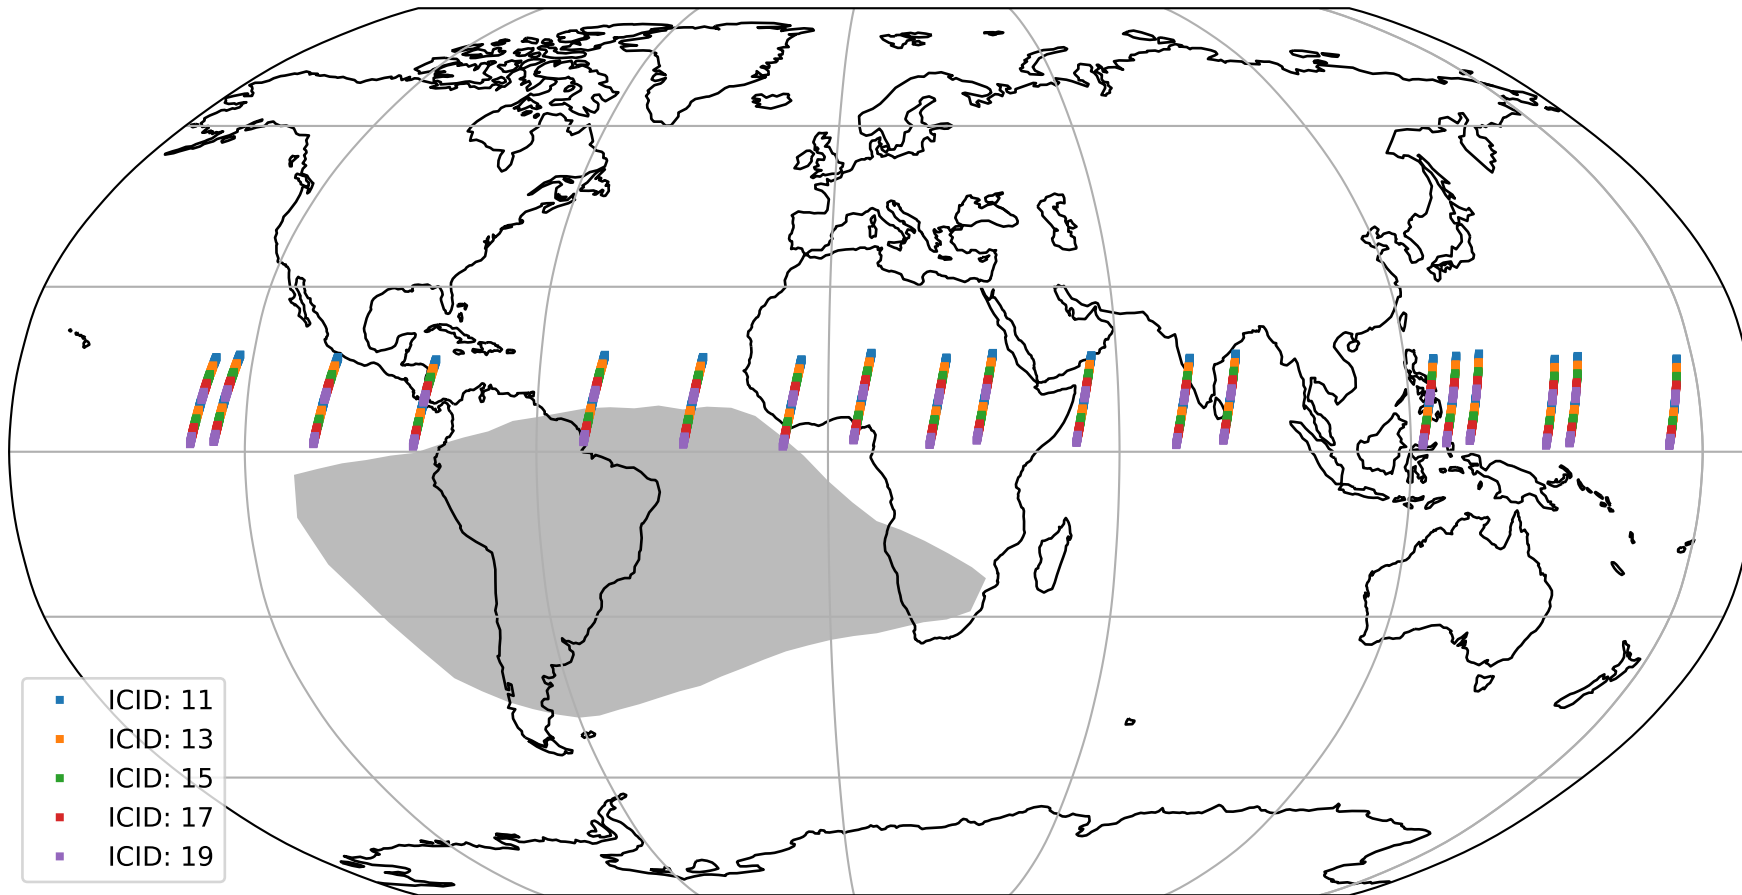

Tropomi SWIR offset (official)

orbits : 19 in [25657, 25702]
coverage : 2022-09-26 / 2022-09-29
median : 0.52598 V
spread : 0.035912 V
created : 2023-08-21T15:22:53

value detector map

Tropomi SWIR offset (official)

orbits : 19 in [25657, 25702]
coverage : 2022-09-26 / 2022-09-29
median : 28.647 μV
spread : 14.437 μV
created : 2023-08-21T15:22:53

Tropomi SWIR offset (official)

orbits : 19 in [25657, 25702]
coverage : 2022-09-26 / 2022-09-29
median : -0.03317 mV
spread : 0.40629 mV
created : 2023-08-21T15:22:54

value compared with SWIR offset CKD

Tropomi SWIR offset (official) ground-tracks of Sentinel-5P

orbits : 19 in [25657, 25702]
coverage : 2022-09-26 / 2022-09-29
created : 2023-08-21T15:22:54

Tropomi SWIR offset (official)

orbits : [2827, 25702]
coverage : 2018-04-30 / 2022-09-29
created : 2023-08-21T15:22:54

trend of detector median & temperatures