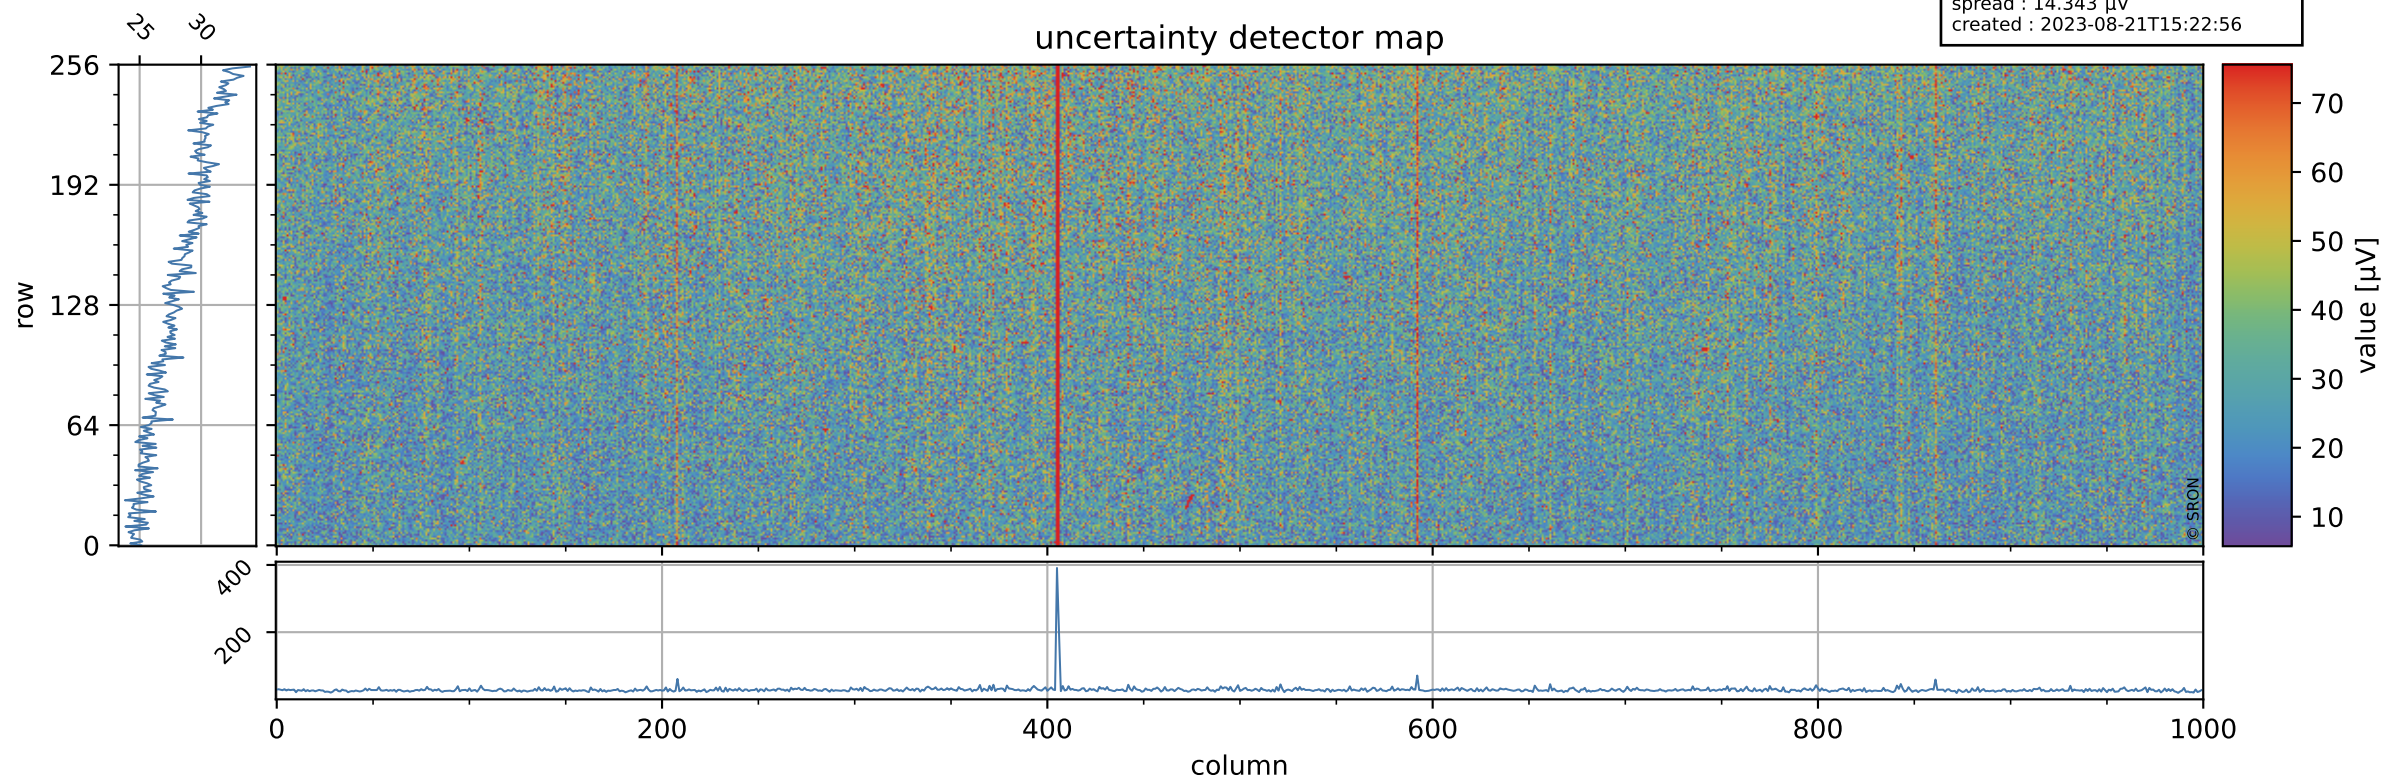

# Tropomi SWIR offset (official)

orbits : 19 in [25672, 25717]  
coverage : 2022-09-26 / 2022-09-30  
median : 0.52598 V  
spread : 0.035913 V  
created : 2023-08-21T15:22:56

## value detector map

# Tropomi SWIR offset (official)

orbits : 19 in [25672, 25717]  
coverage : 2022-09-26 / 2022-09-30  
median : 28.292  $\mu\text{V}$   
spread : 14.343  $\mu\text{V}$   
created : 2023-08-21T15:22:56

# Tropomi SWIR offset (official) ground-tracks of Sentinel-5P

orbits : 19 in [25672, 25717]  
coverage : 2022-09-26 / 2022-09-30  
created : 2023-08-21T15:22:57