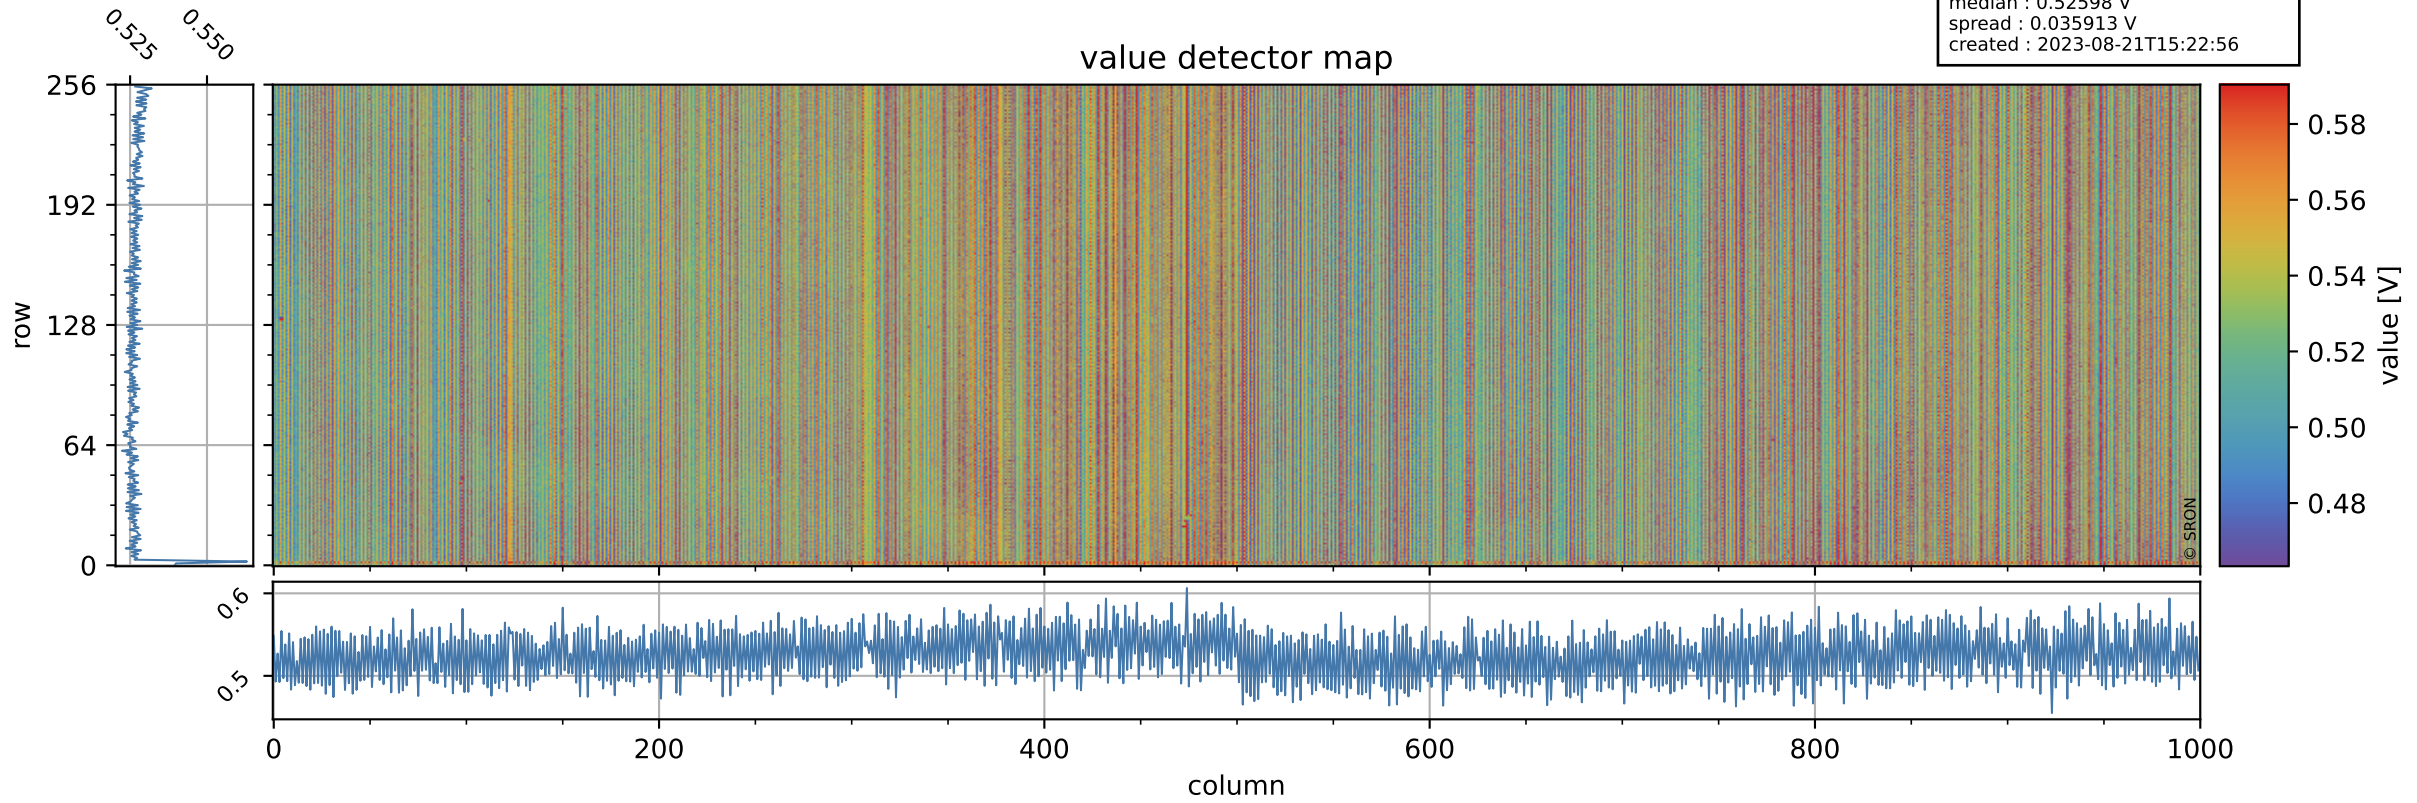

# Tropomi SWIR offset (official)

orbits : 19 in [25672, 25717]  
coverage : 2022-09-26 / 2022-09-30  
median : 0.52598 V  
spread : 0.035913 V  
created : 2023-08-21T15:22:56

## value detector map

# Tropomi SWIR offset (official)

orbits : 19 in [25672, 25717]  
coverage : 2022-09-26 / 2022-09-30  
median : 28.292  $\mu\text{V}$   
spread : 14.343  $\mu\text{V}$   
created : 2023-08-21T15:22:56

# Tropomi SWIR offset (official) ground-tracks of Sentinel-5P

orbits : 19 in [25672, 25717]  
coverage : 2022-09-26 / 2022-09-30  
created : 2023-08-21T15:22:57