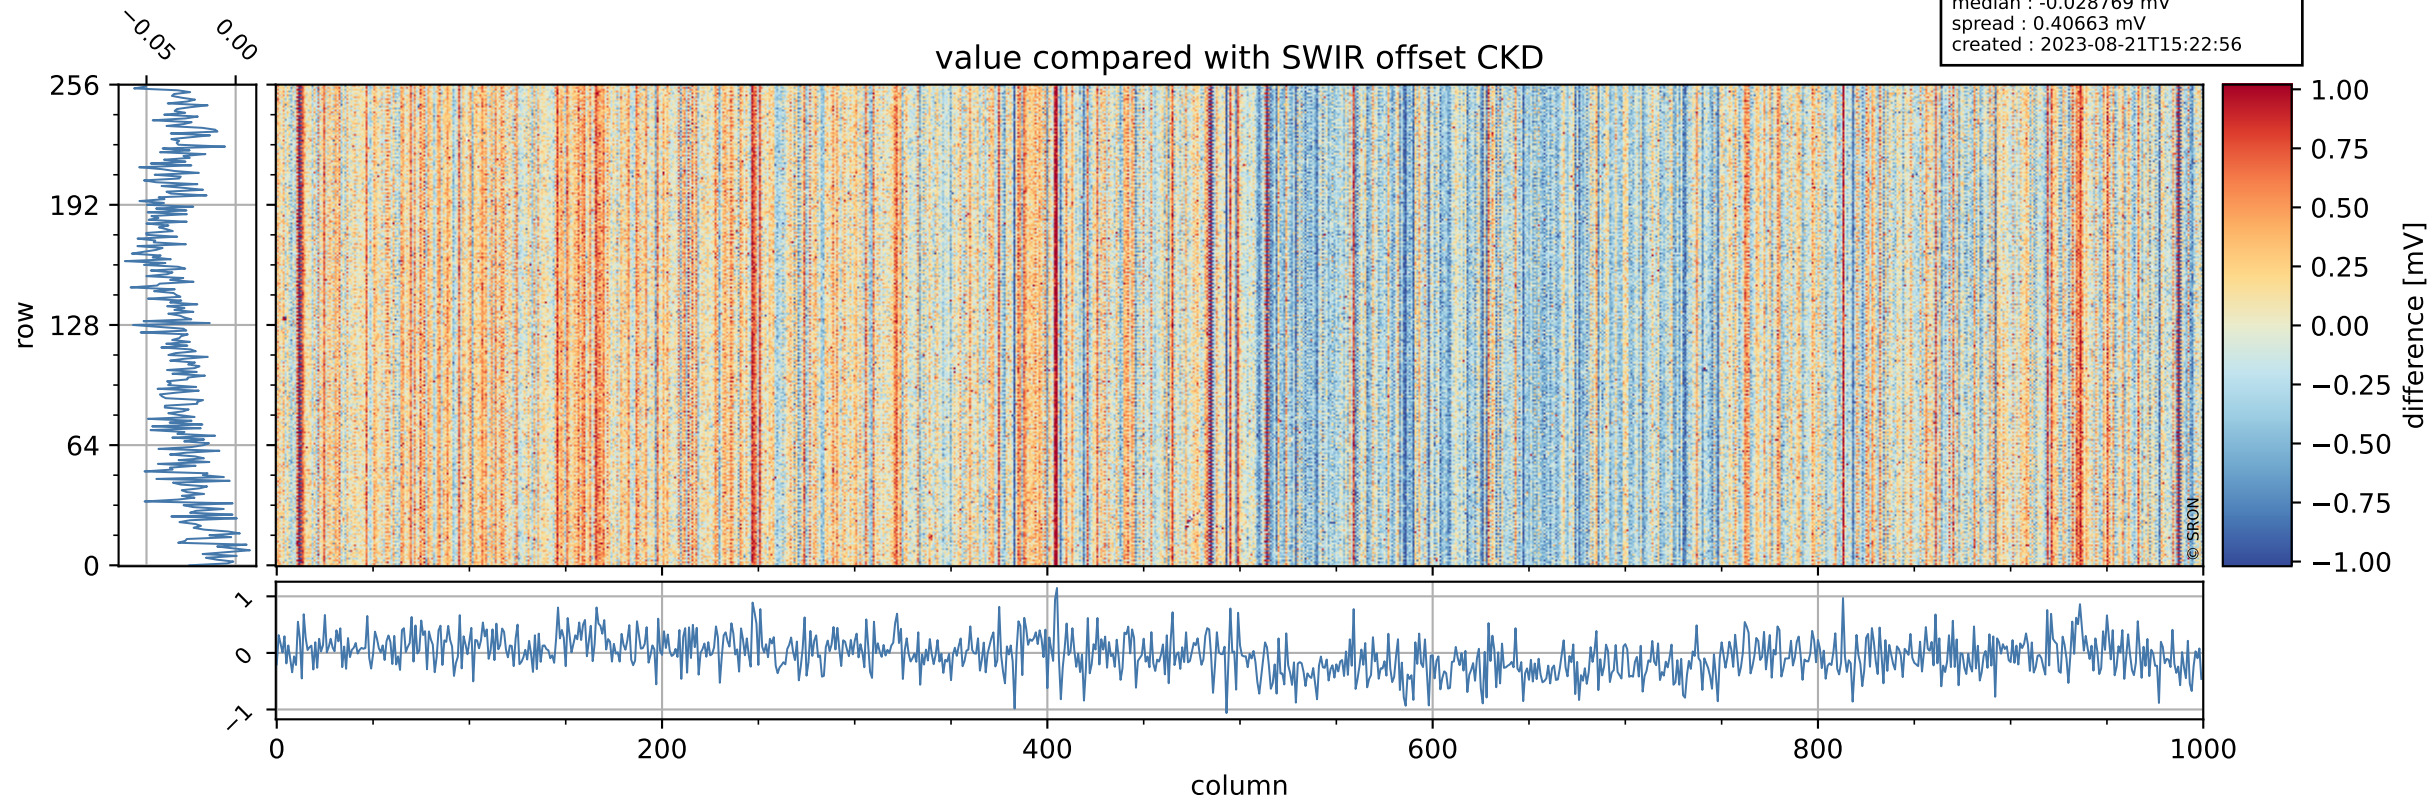

## value detector map

# Tropomi SWIR offset (official)

orbits : 19 in [25672, 25717]  
coverage : 2022-09-26 / 2022-09-30  
median : 28.292  $\mu\text{V}$   
spread : 14.343  $\mu\text{V}$   
created : 2023-08-21T15:22:56

# Tropomi SWIR offset (official)

orbits : 19 in [25672, 25717]  
coverage : 2022-09-26 / 2022-09-30  
median : -0.028769 mV  
spread : 0.40663 mV  
created : 2023-08-21T15:22:56

value compared with SWIR offset CKD

# Tropomi SWIR offset (official) ground-tracks of Sentinel-5P

orbits : 19 in [25672, 25717]  
coverage : 2022-09-26 / 2022-09-30  
created : 2023-08-21T15:22:57