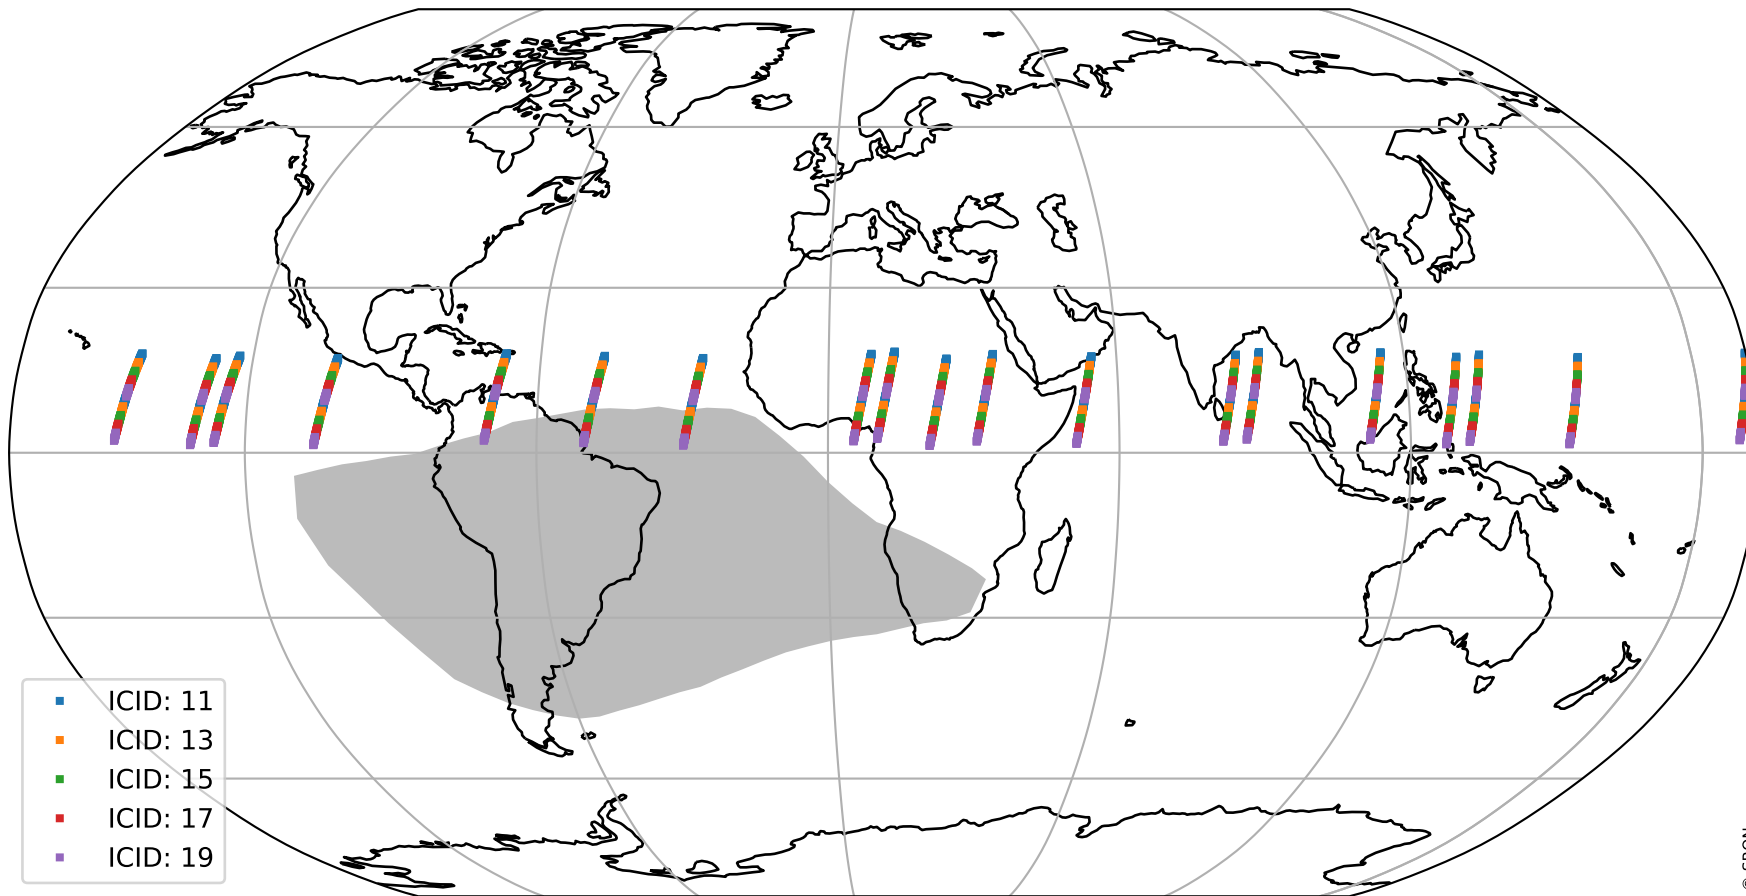

# Tropomi SWIR offset (official)

orbits : 19 in [25672, 25717]  
coverage : 2022-09-26 / 2022-09-30  
median : 28.292  $\mu\text{V}$   
spread : 14.343  $\mu\text{V}$   
created : 2023-08-21T15:22:56

# Tropomi SWIR offset (official)

orbits : 19 in [25672, 25717]  
coverage : 2022-09-26 / 2022-09-30  
median : -0.028769 mV  
spread : 0.40663 mV  
created : 2023-08-21T15:22:56

value compared with SWIR offset CKD

# Tropomi SWIR offset (official) ground-tracks of Sentinel-5P

orbits : 19 in [25672, 25717]  
coverage : 2022-09-26 / 2022-09-30  
created : 2023-08-21T15:22:57

# Tropomi SWIR offset (official)

orbits : [2827, 25717]  
coverage : 2018-04-30 / 2022-09-30  
created : 2023-08-21T15:22:57