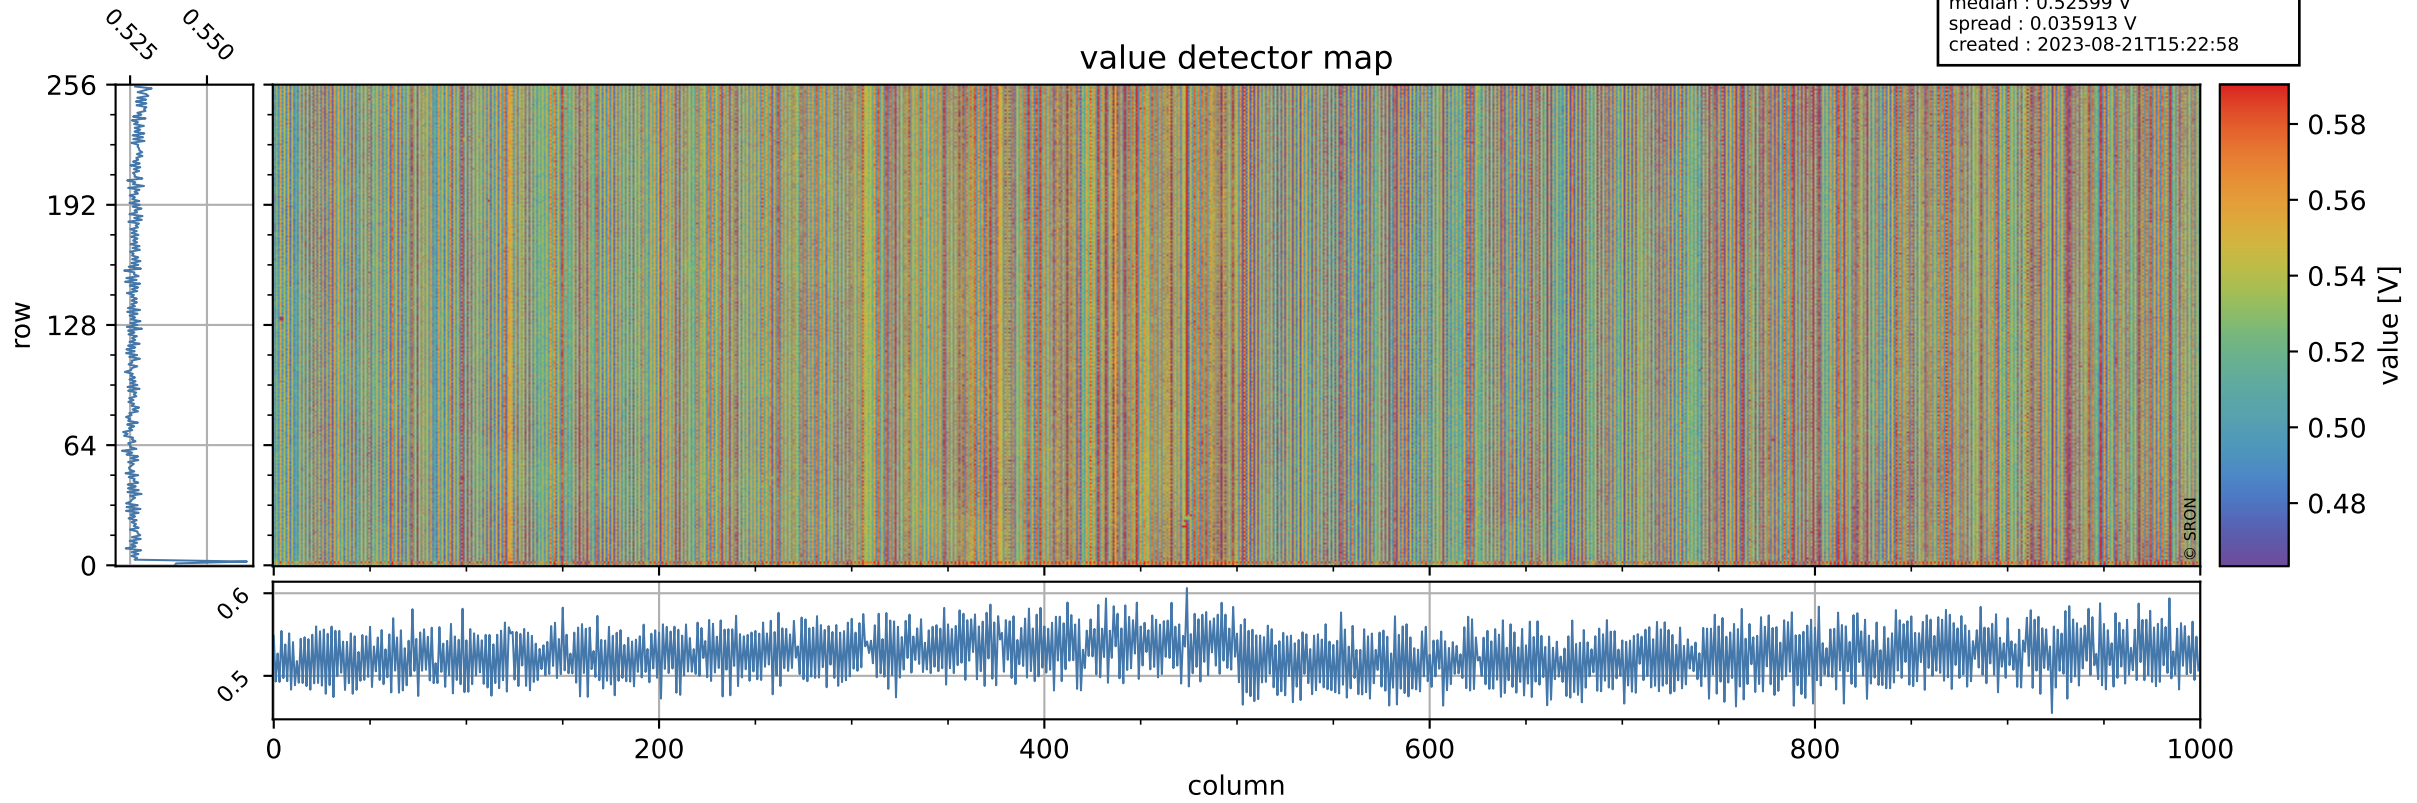

# Tropomi SWIR offset (official)

orbits : 18 in [25687, 25732]  
coverage : 2022-09-28 / 2022-10-01  
median : 0.52599 V  
spread : 0.035913 V  
created : 2023-08-21T15:22:58

## value detector map

# Tropomi SWIR offset (official)

orbits : 18 in [25687, 25732]  
coverage : 2022-09-28 / 2022-10-01  
median : 28.423  $\mu\text{V}$   
spread : 14.393  $\mu\text{V}$   
created : 2023-08-21T15:22:59

# Tropomi SWIR offset (official) ground-tracks of Sentinel-5P

orbits : 18 in [25687, 25732]  
coverage : 2022-09-28 / 2022-10-01  
created : 2023-08-21T15:22:59