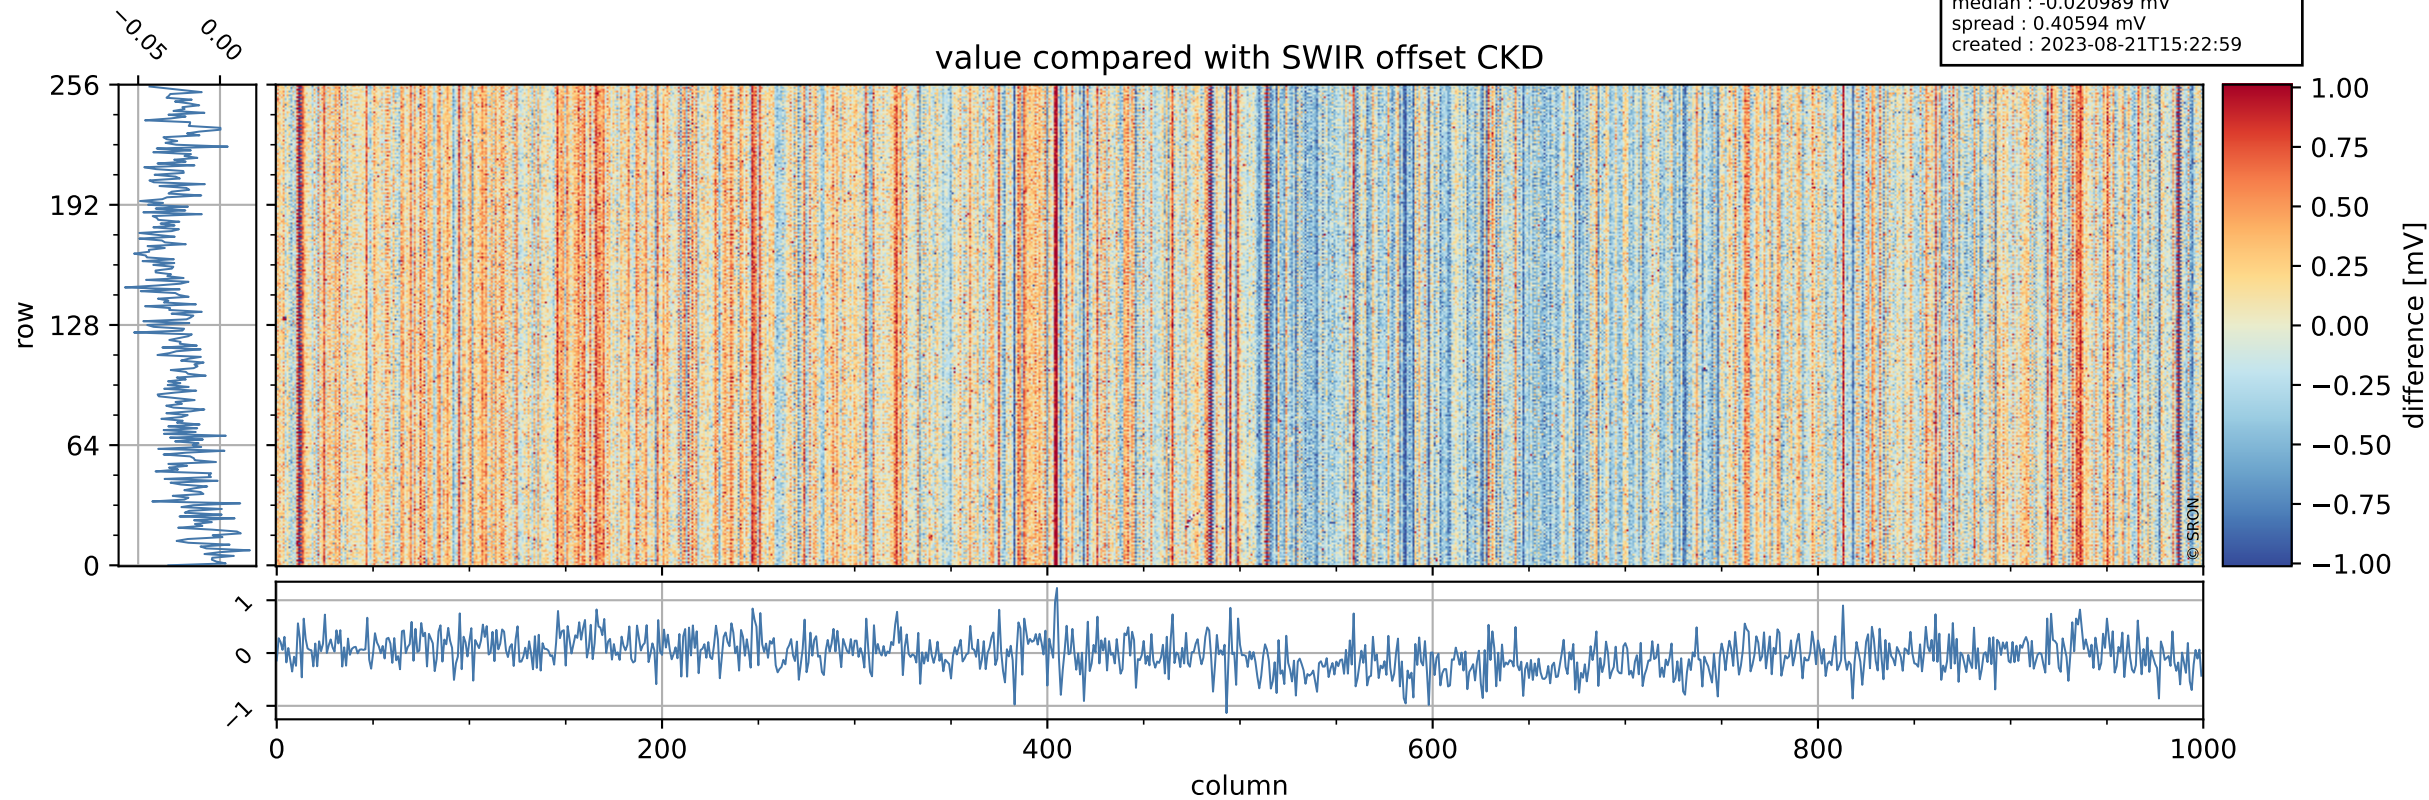

## value detector map

# Tropomi SWIR offset (official)

orbits : 18 in [25687, 25732]  
coverage : 2022-09-28 / 2022-10-01  
median : 28.423  $\mu\text{V}$   
spread : 14.393  $\mu\text{V}$   
created : 2023-08-21T15:22:59

# Tropomi SWIR offset (official)

orbits : 18 in [25687, 25732]  
coverage : 2022-09-28 / 2022-10-01  
median : -0.020989 mV  
spread : 0.40594 mV  
created : 2023-08-21T15:22:59

value compared with SWIR offset CKD

# Tropomi SWIR offset (official) ground-tracks of Sentinel-5P

orbits : 18 in [25687, 25732]  
coverage : 2022-09-28 / 2022-10-01  
created : 2023-08-21T15:22:59