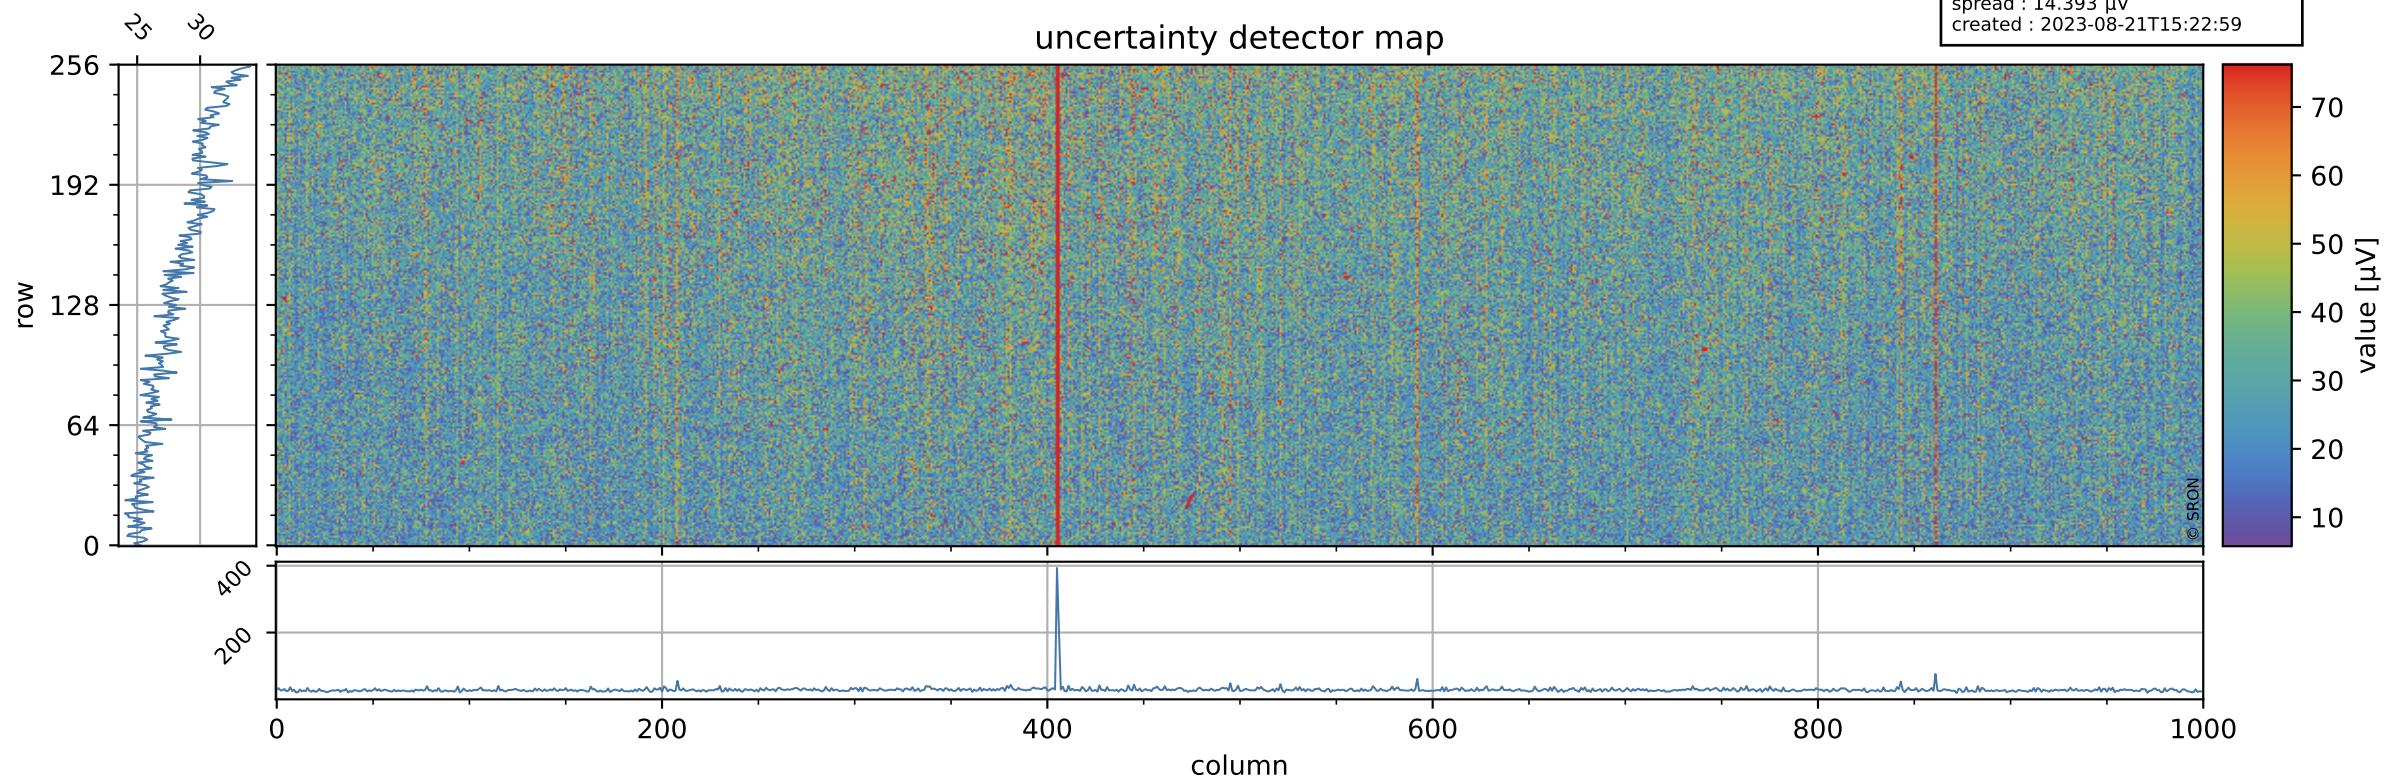

# Tropomi SWIR offset (official)

orbits : 18 in [25687, 25732]  
coverage : 2022-09-28 / 2022-10-01  
median : 0.52599 V  
spread : 0.035913 V  
created : 2023-08-21T15:22:58

## value detector map

# Tropomi SWIR offset (official)

orbits : 18 in [25687, 25732]  
coverage : 2022-09-28 / 2022-10-01  
median : 28.423  $\mu\text{V}$   
spread : 14.393  $\mu\text{V}$   
created : 2023-08-21T15:22:59

# Tropomi SWIR offset (official) ground-tracks of Sentinel-5P

orbits : 18 in [25687, 25732]  
coverage : 2022-09-28 / 2022-10-01  
created : 2023-08-21T15:22:59