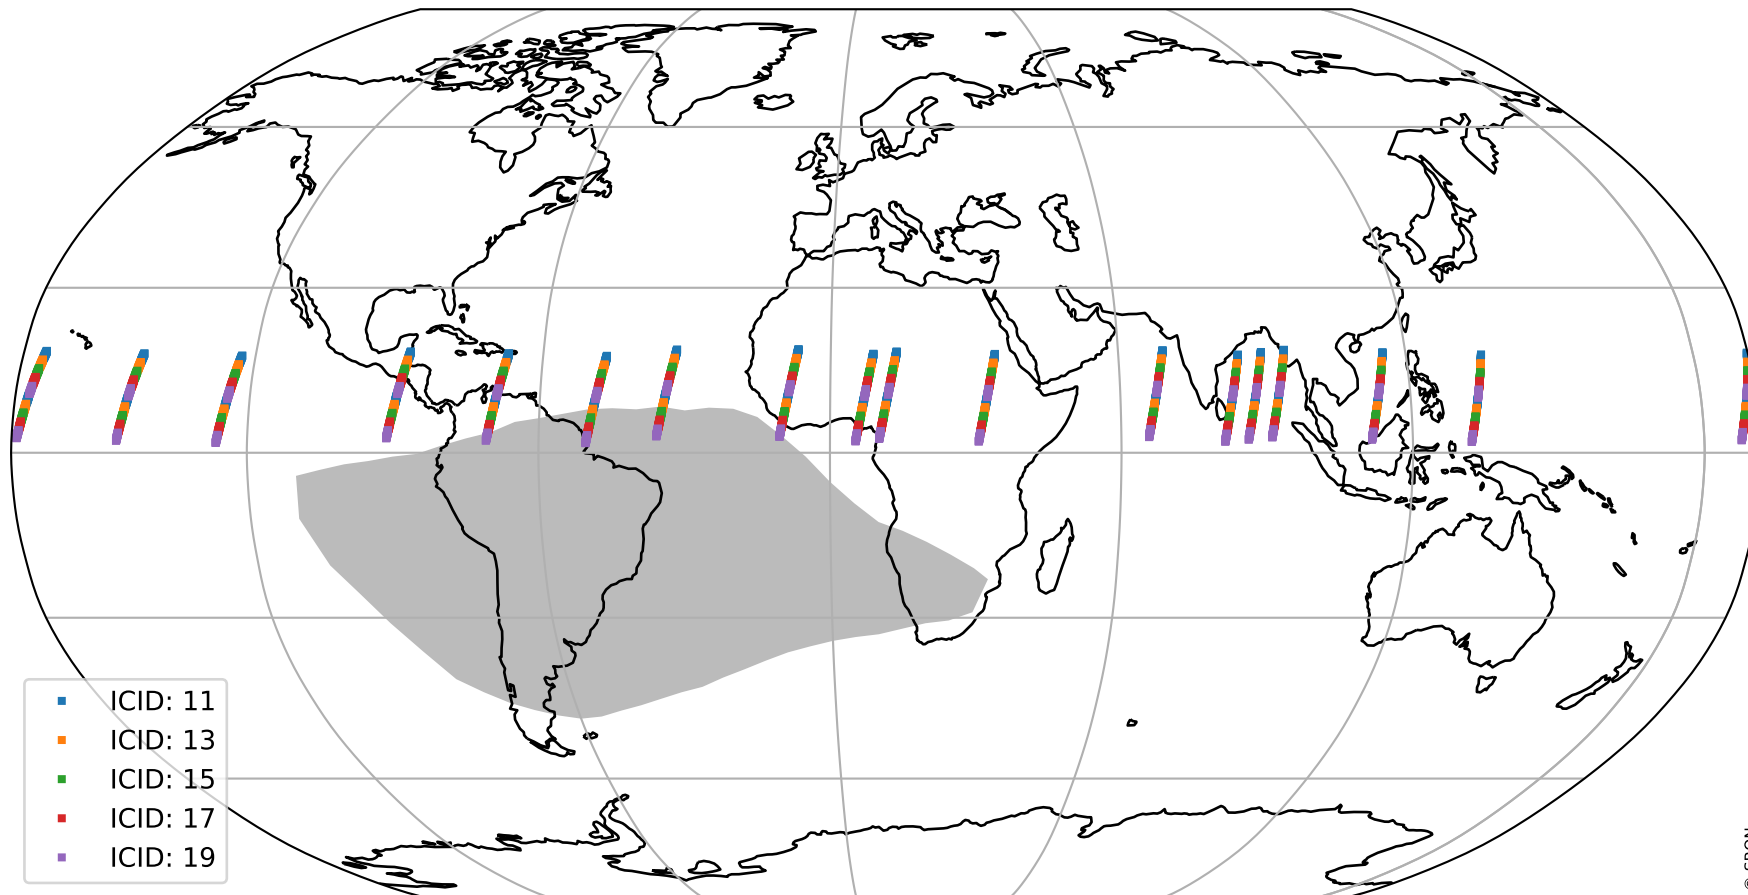

# Tropomi SWIR offset (official)

orbits : 18 in [25687, 25732]  
coverage : 2022-09-28 / 2022-10-01  
median : 28.423  $\mu\text{V}$   
spread : 14.393  $\mu\text{V}$   
created : 2023-08-21T15:22:59

# Tropomi SWIR offset (official)

orbits : 18 in [25687, 25732]  
coverage : 2022-09-28 / 2022-10-01  
median : -0.020989 mV  
spread : 0.40594 mV  
created : 2023-08-21T15:22:59

value compared with SWIR offset CKD

# Tropomi SWIR offset (official) ground-tracks of Sentinel-5P

orbits : 18 in [25687, 25732]  
coverage : 2022-09-28 / 2022-10-01  
created : 2023-08-21T15:22:59

# Tropomi SWIR offset (official)

orbits : [2827, 25732]  
coverage : 2018-04-30 / 2022-10-01  
created : 2023-08-21T15:23:00