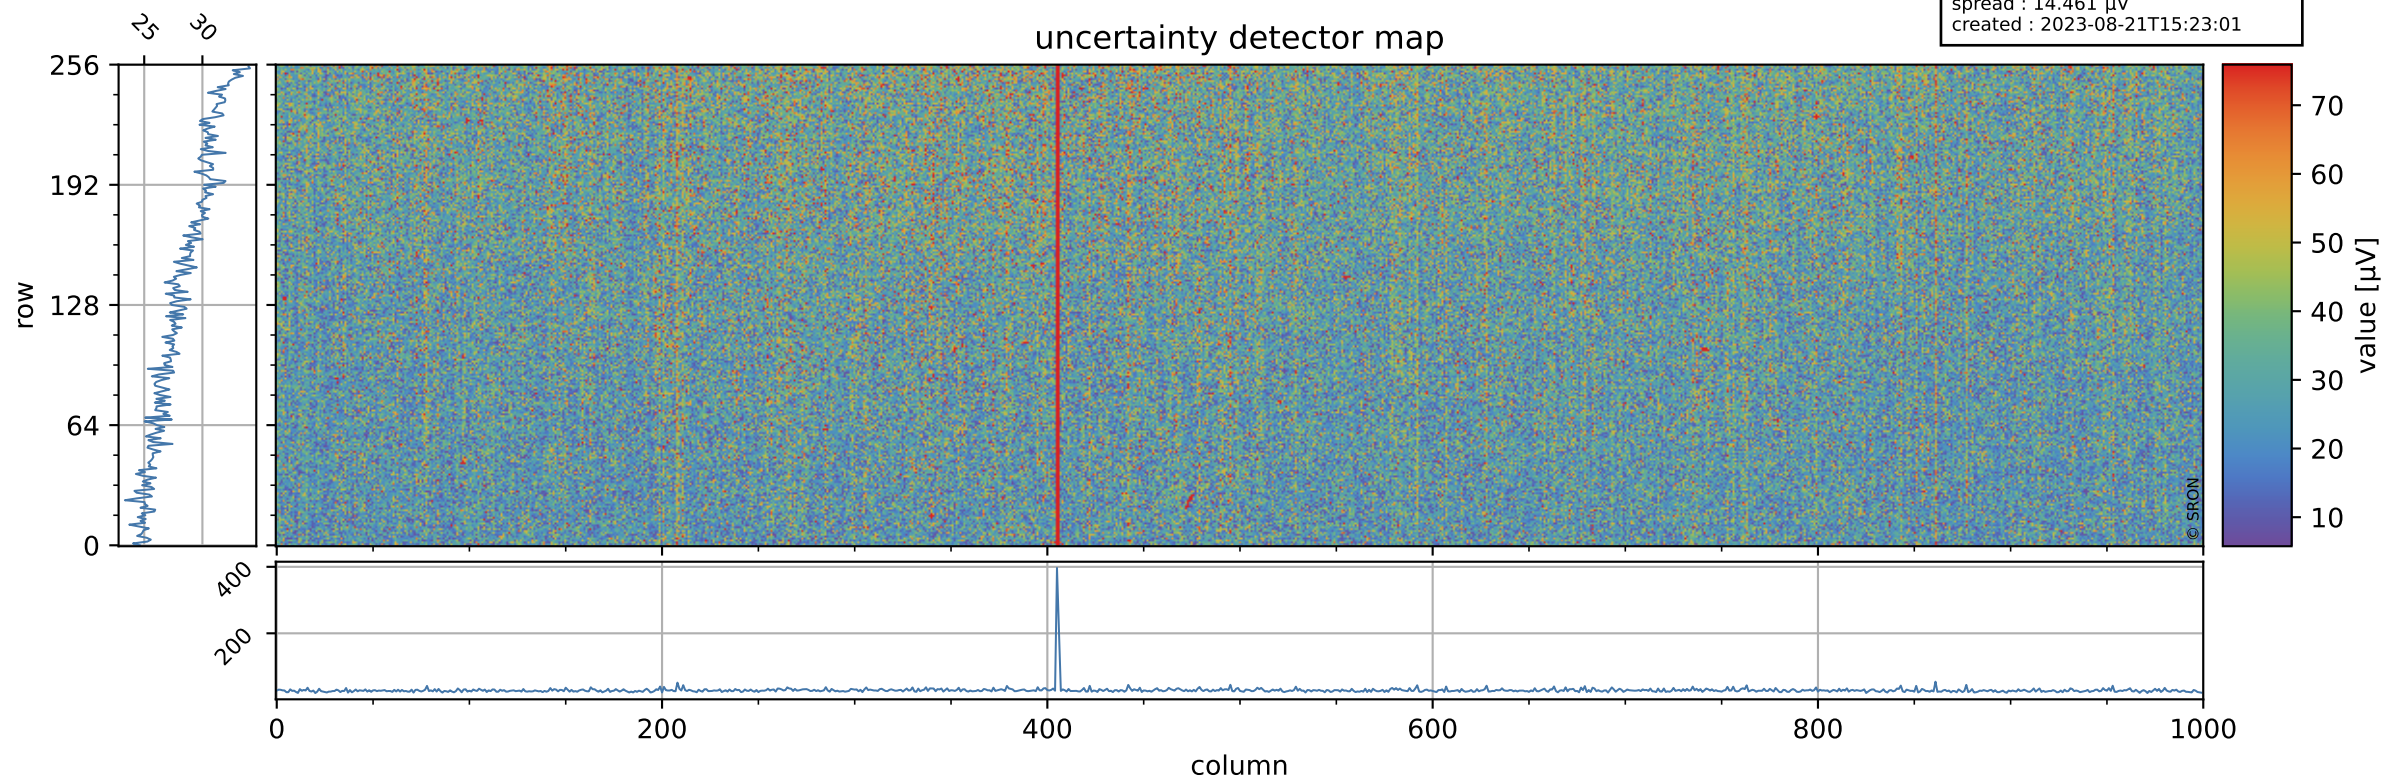

# Tropomi SWIR offset (official)

orbits : 19 in [25702, 25747]  
coverage : 2022-09-29 / 2022-10-02  
median : 0.526 V  
spread : 0.035912 V  
created : 2023-08-21T15:23:01

## value detector map

# Tropomi SWIR offset (official)

orbits : 19 in [25702, 25747]  
coverage : 2022-09-29 / 2022-10-02  
median : 28.465  $\mu\text{V}$   
spread : 14.461  $\mu\text{V}$   
created : 2023-08-21T15:23:01

# Tropomi SWIR offset (official) ground-tracks of Sentinel-5P

orbits : 19 in [25702, 25747]  
coverage : 2022-09-29 / 2022-10-02  
created : 2023-08-21T15:23:02