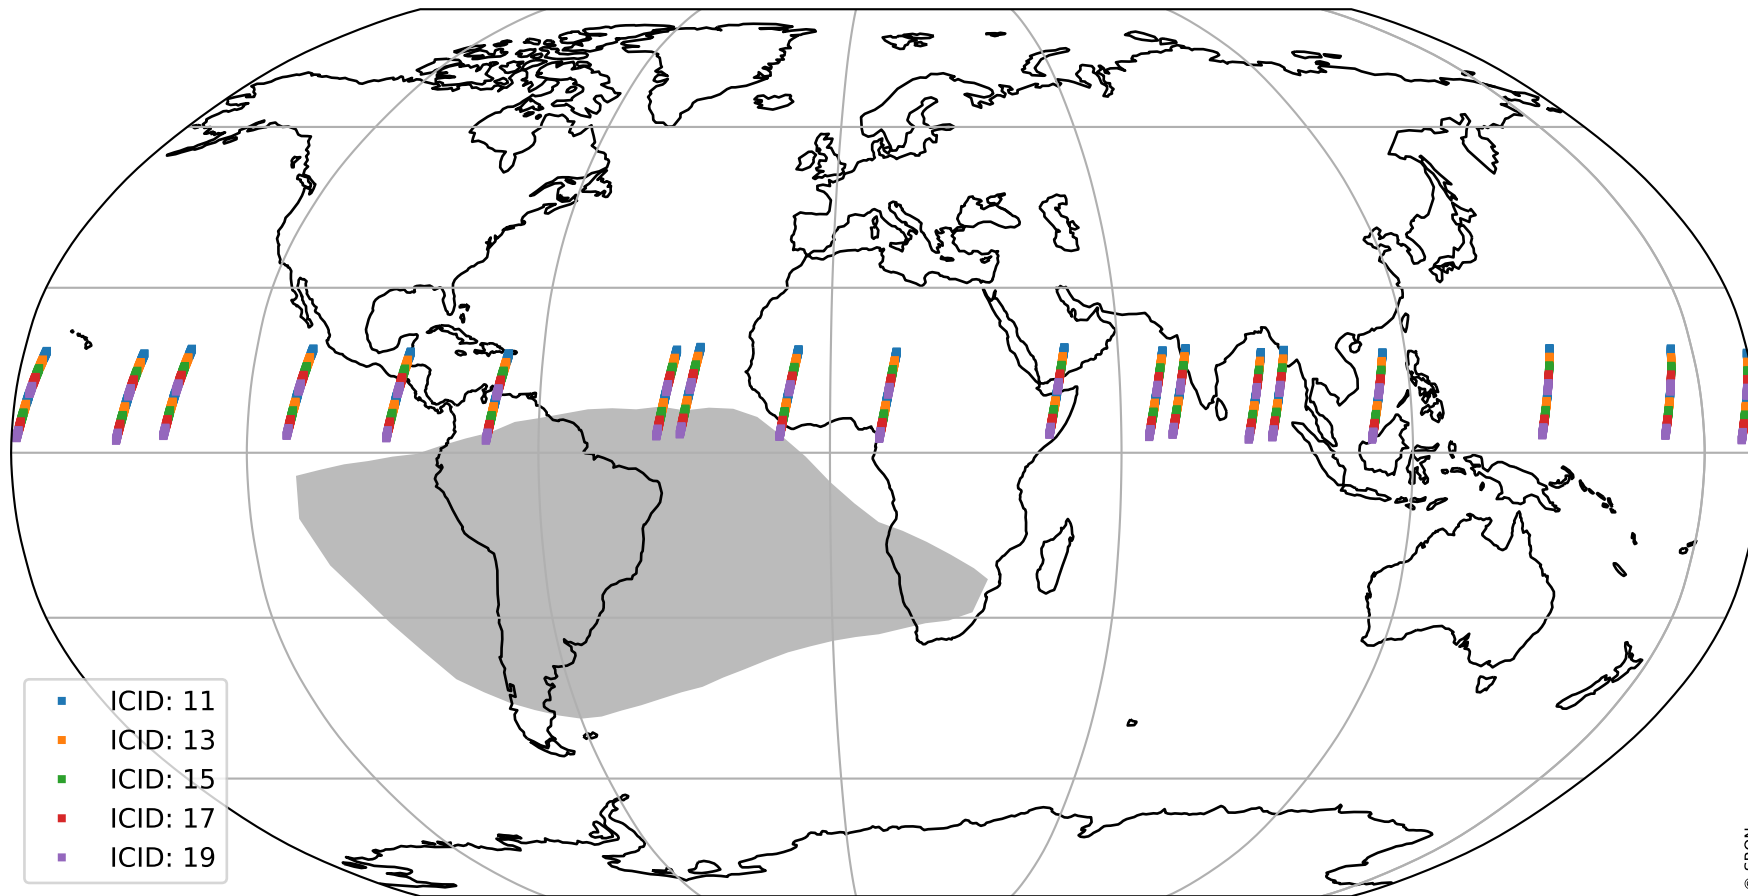

# Tropomi SWIR offset (official)

orbits : 19 in [25702, 25747]  
coverage : 2022-09-29 / 2022-10-02  
median : 28.465  $\mu\text{V}$   
spread : 14.461  $\mu\text{V}$   
created : 2023-08-21T15:23:01

# Tropomi SWIR offset (official)

orbits : 19 in [25702, 25747]  
coverage : 2022-09-29 / 2022-10-02  
median : -0.01523 mV  
spread : 0.40534 mV  
created : 2023-08-21T15:23:02

value compared with SWIR offset CKD

# Tropomi SWIR offset (official) ground-tracks of Sentinel-5P

orbits : 19 in [25702, 25747]  
coverage : 2022-09-29 / 2022-10-02  
created : 2023-08-21T15:23:02

# Tropomi SWIR offset (official)

orbits : [2827, 25747]  
coverage : 2018-04-30 / 2022-10-02  
created : 2023-08-21T15:23:03