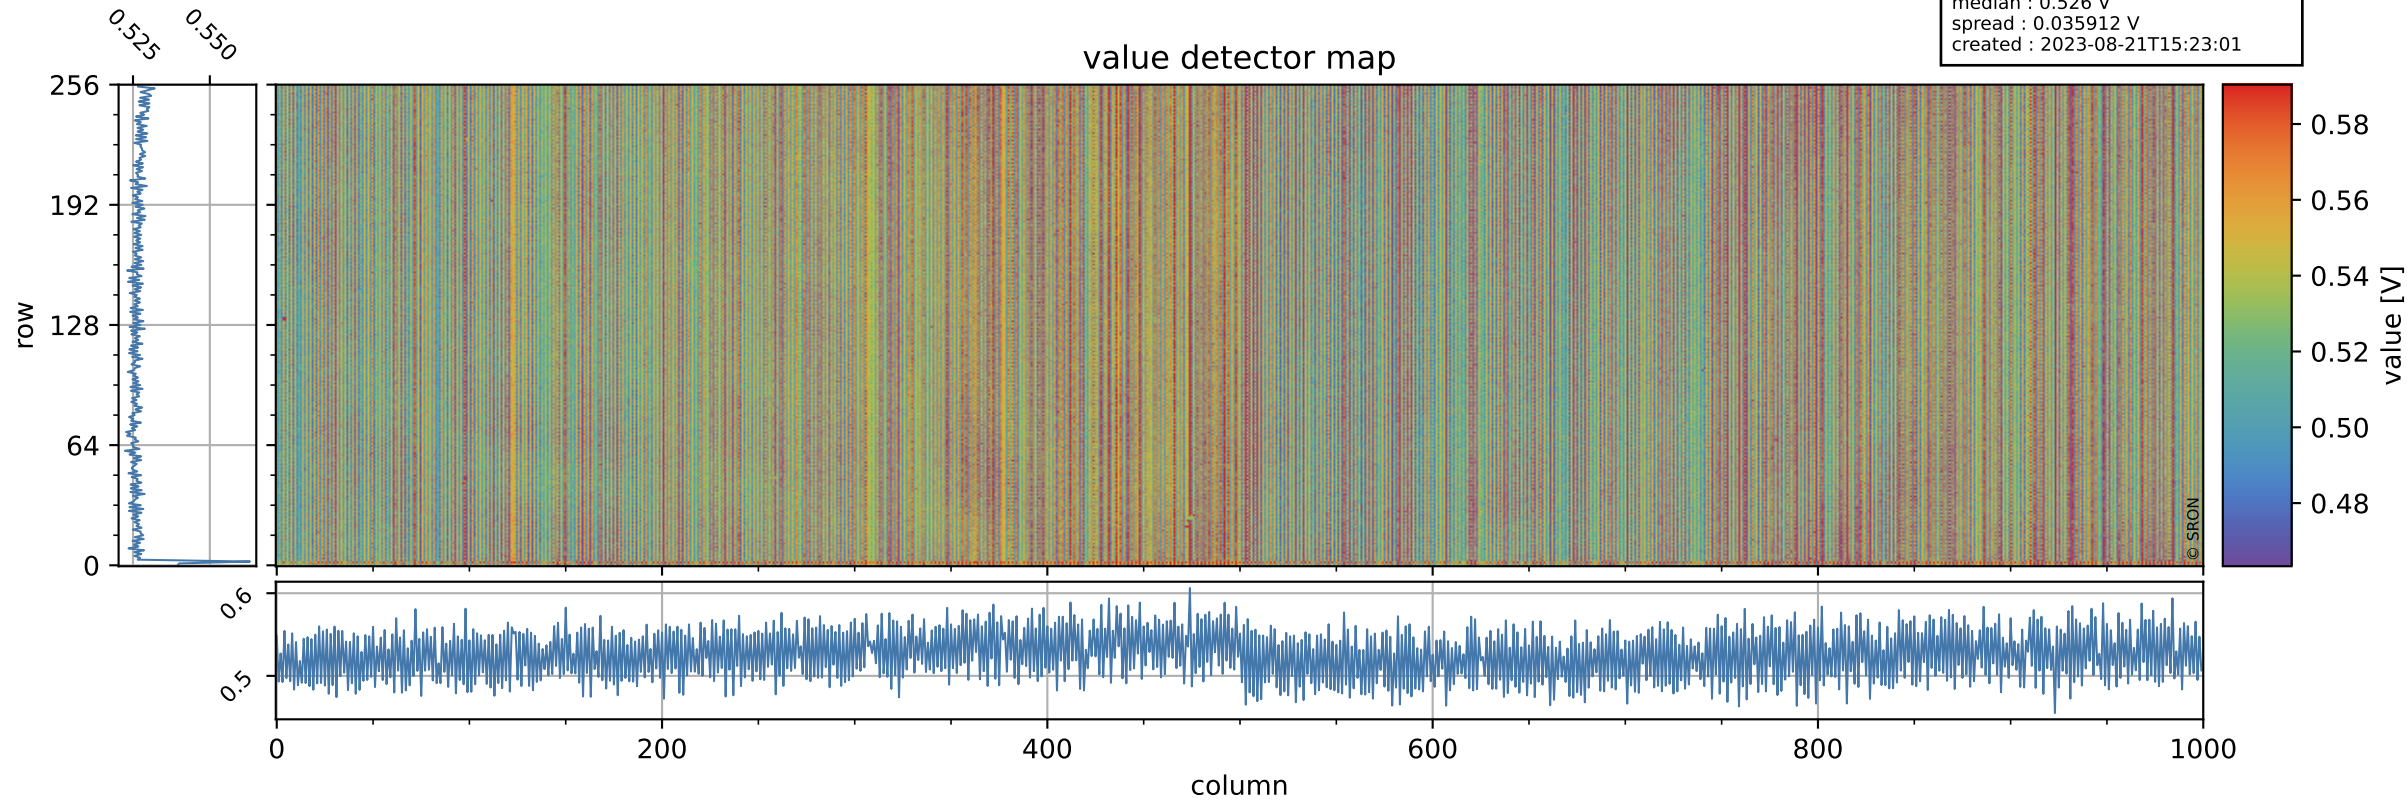

# Tropomi SWIR offset (official)

orbits : 19 in [25702, 25747]  
coverage : 2022-09-29 / 2022-10-02  
median : 0.526 V  
spread : 0.035912 V  
created : 2023-08-21T15:23:01

## value detector map

# Tropomi SWIR offset (official)

orbits : 19 in [25702, 25747]  
coverage : 2022-09-29 / 2022-10-02  
median : 28.465  $\mu\text{V}$   
spread : 14.461  $\mu\text{V}$   
created : 2023-08-21T15:23:01

# Tropomi SWIR offset (official) ground-tracks of Sentinel-5P

orbits : 19 in [25702, 25747]  
coverage : 2022-09-29 / 2022-10-02  
created : 2023-08-21T15:23:02