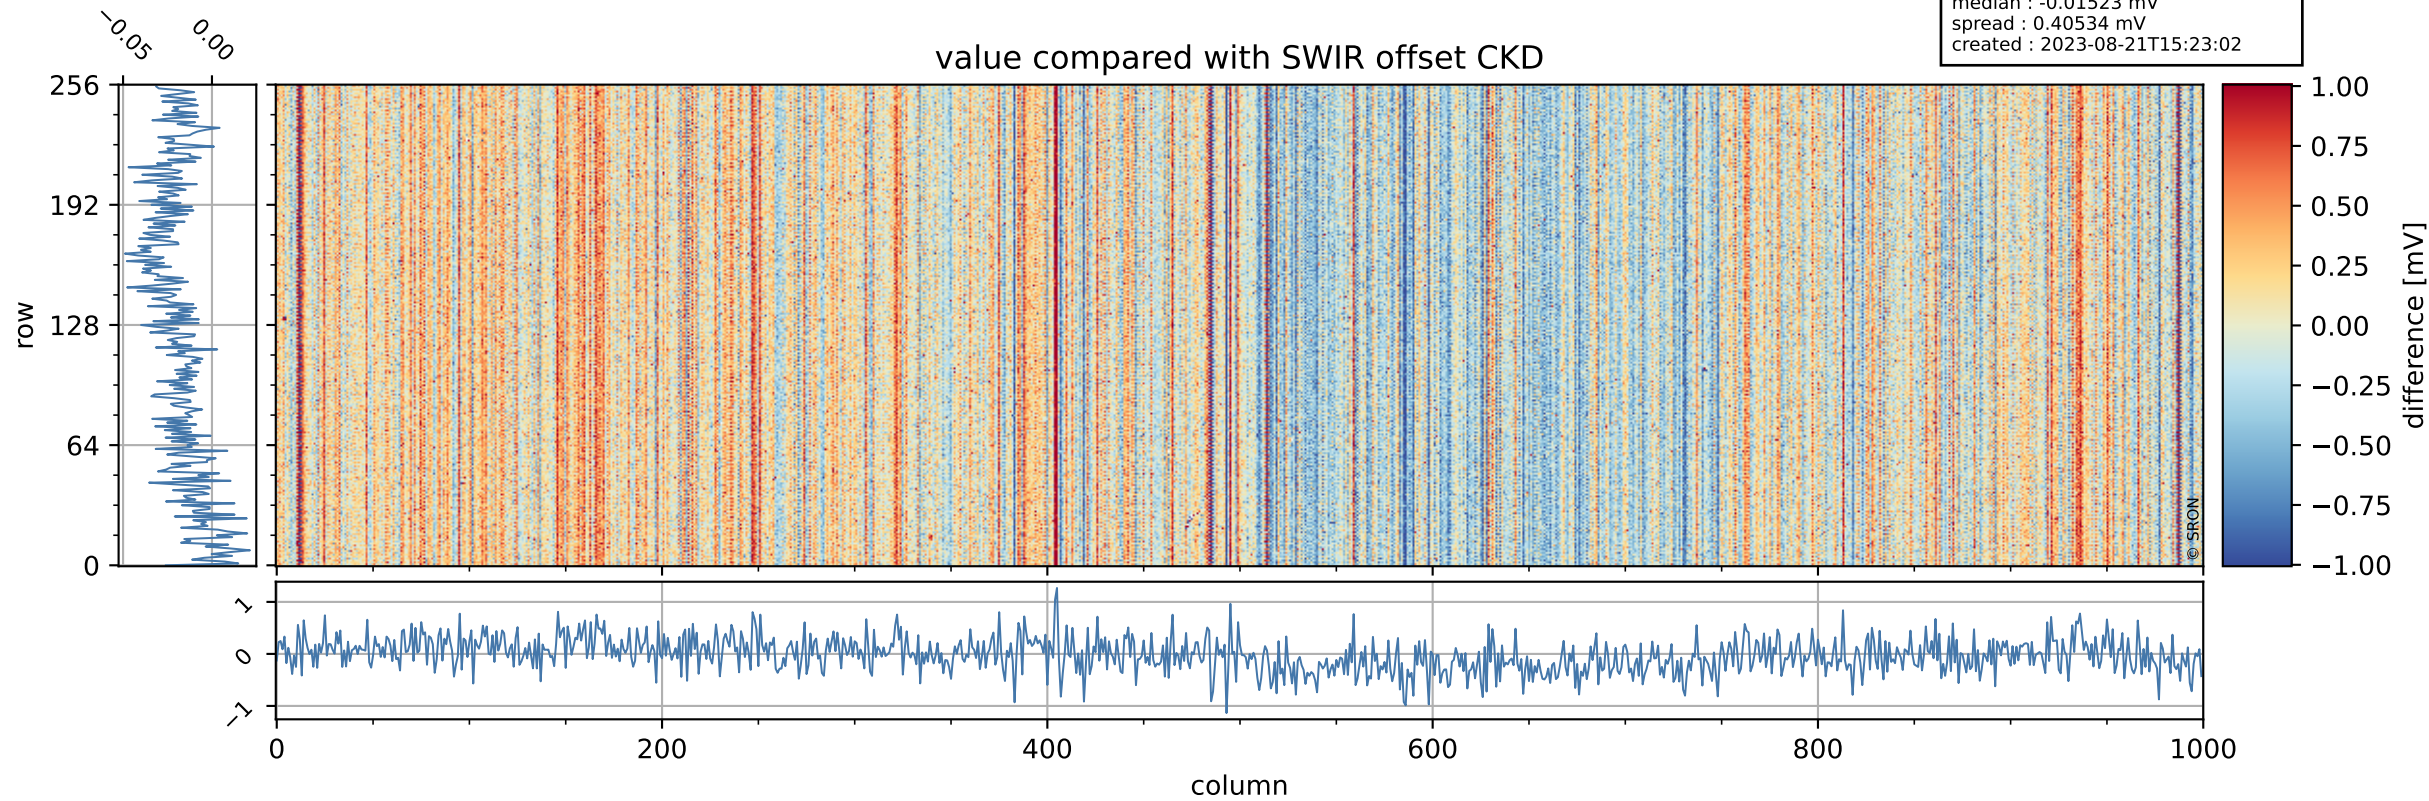

## value detector map

# Tropomi SWIR offset (official)

orbits : 19 in [25702, 25747]  
coverage : 2022-09-29 / 2022-10-02  
median : 28.465  $\mu\text{V}$   
spread : 14.461  $\mu\text{V}$   
created : 2023-08-21T15:23:01

# Tropomi SWIR offset (official)

orbits : 19 in [25702, 25747]  
coverage : 2022-09-29 / 2022-10-02  
median : -0.01523 mV  
spread : 0.40534 mV  
created : 2023-08-21T15:23:02

value compared with SWIR offset CKD

# Tropomi SWIR offset (official) ground-tracks of Sentinel-5P

orbits : 19 in [25702, 25747]  
coverage : 2022-09-29 / 2022-10-02  
created : 2023-08-21T15:23:02