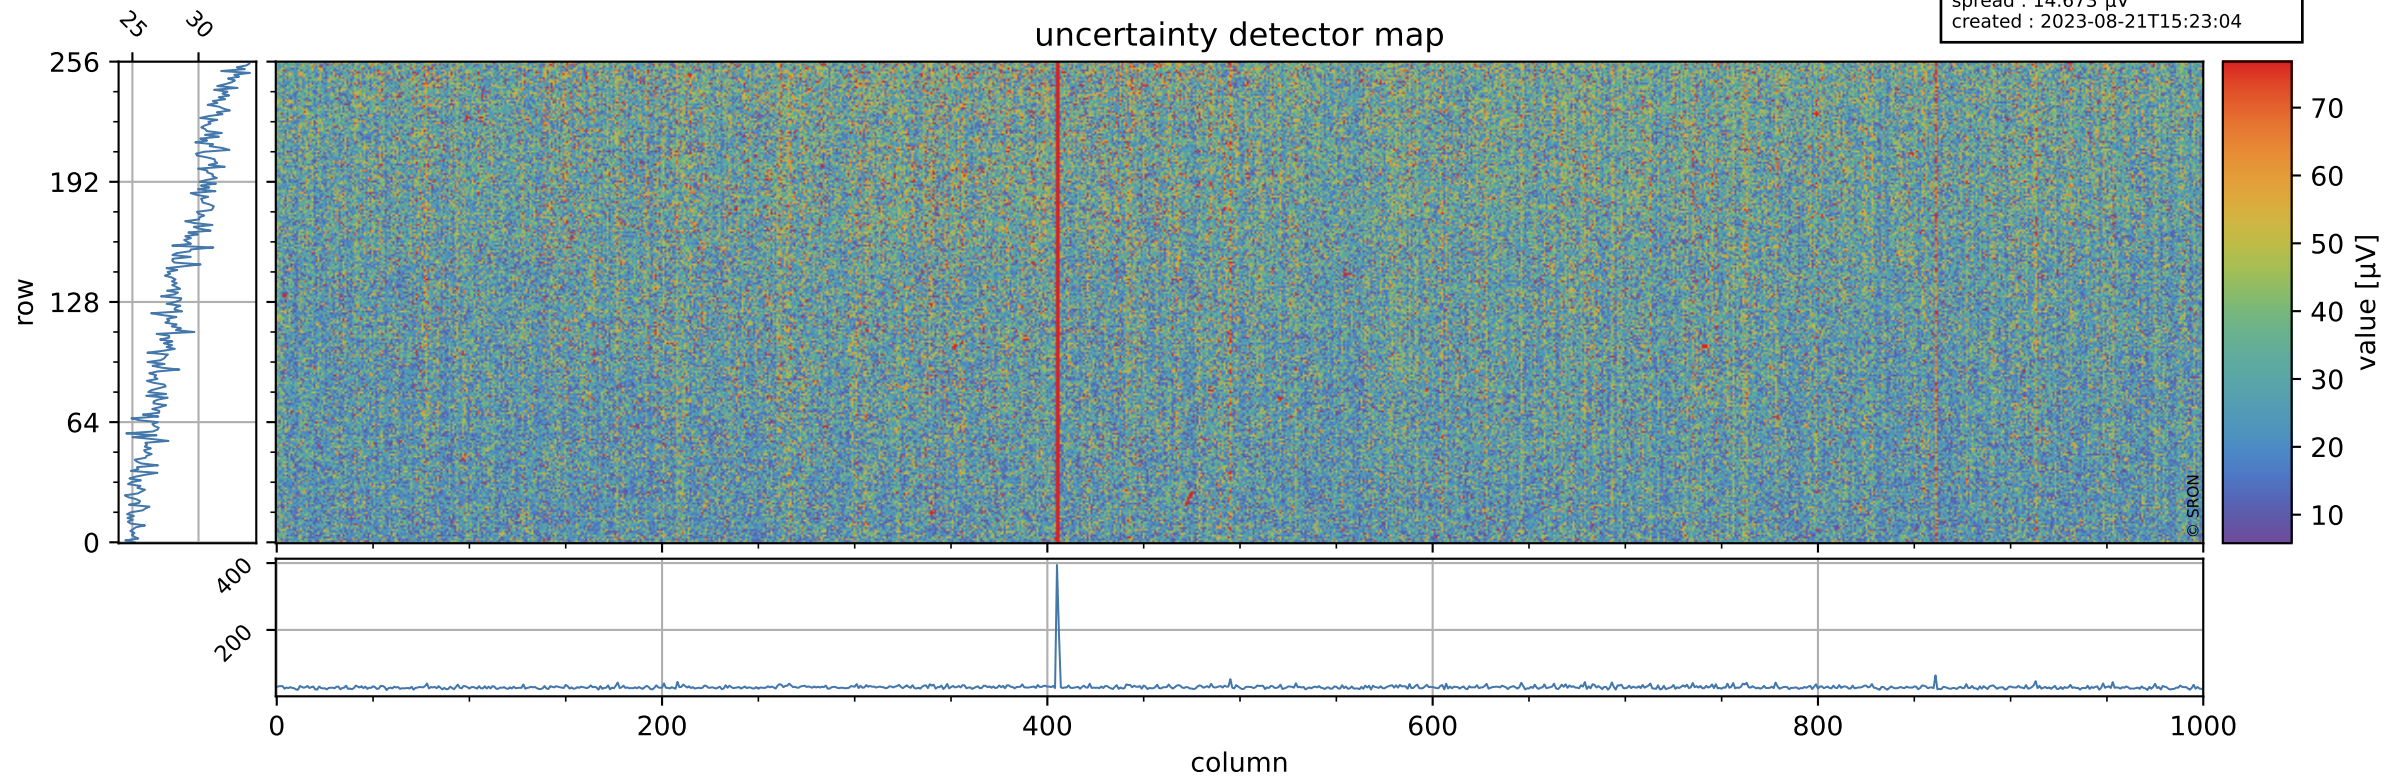

Tropomi SWIR offset (official)

orbits : 19 in [25717, 25762]
coverage : 2022-09-30 / 2022-10-03
median : 0.52599 V
spread : 0.035913 V
created : 2023-08-21T15:23:04

value detector map

Tropomi SWIR offset (official)

orbits : 19 in [25717, 25762]
coverage : 2022-09-30 / 2022-10-03
median : 28.795 μV
spread : 14.673 μV
created : 2023-08-21T15:23:04

Tropomi SWIR offset (official)

orbits : 19 in [25717, 25762]
coverage : 2022-09-30 / 2022-10-03
median : -0.023021 mV
spread : 0.40382 mV
created : 2023-08-21T15:23:05

value compared with SWIR offset CKD

Tropomi SWIR offset (official) ground-tracks of Sentinel-5P

orbits : 19 in [25717, 25762]
coverage : 2022-09-30 / 2022-10-03
created : 2023-08-21T15:23:05

Tropomi SWIR offset (official)

orbits : [2827, 25762]
coverage : 2018-04-30 / 2022-10-03
created : 2023-08-21T15:23:05

trend of detector median & temperatures