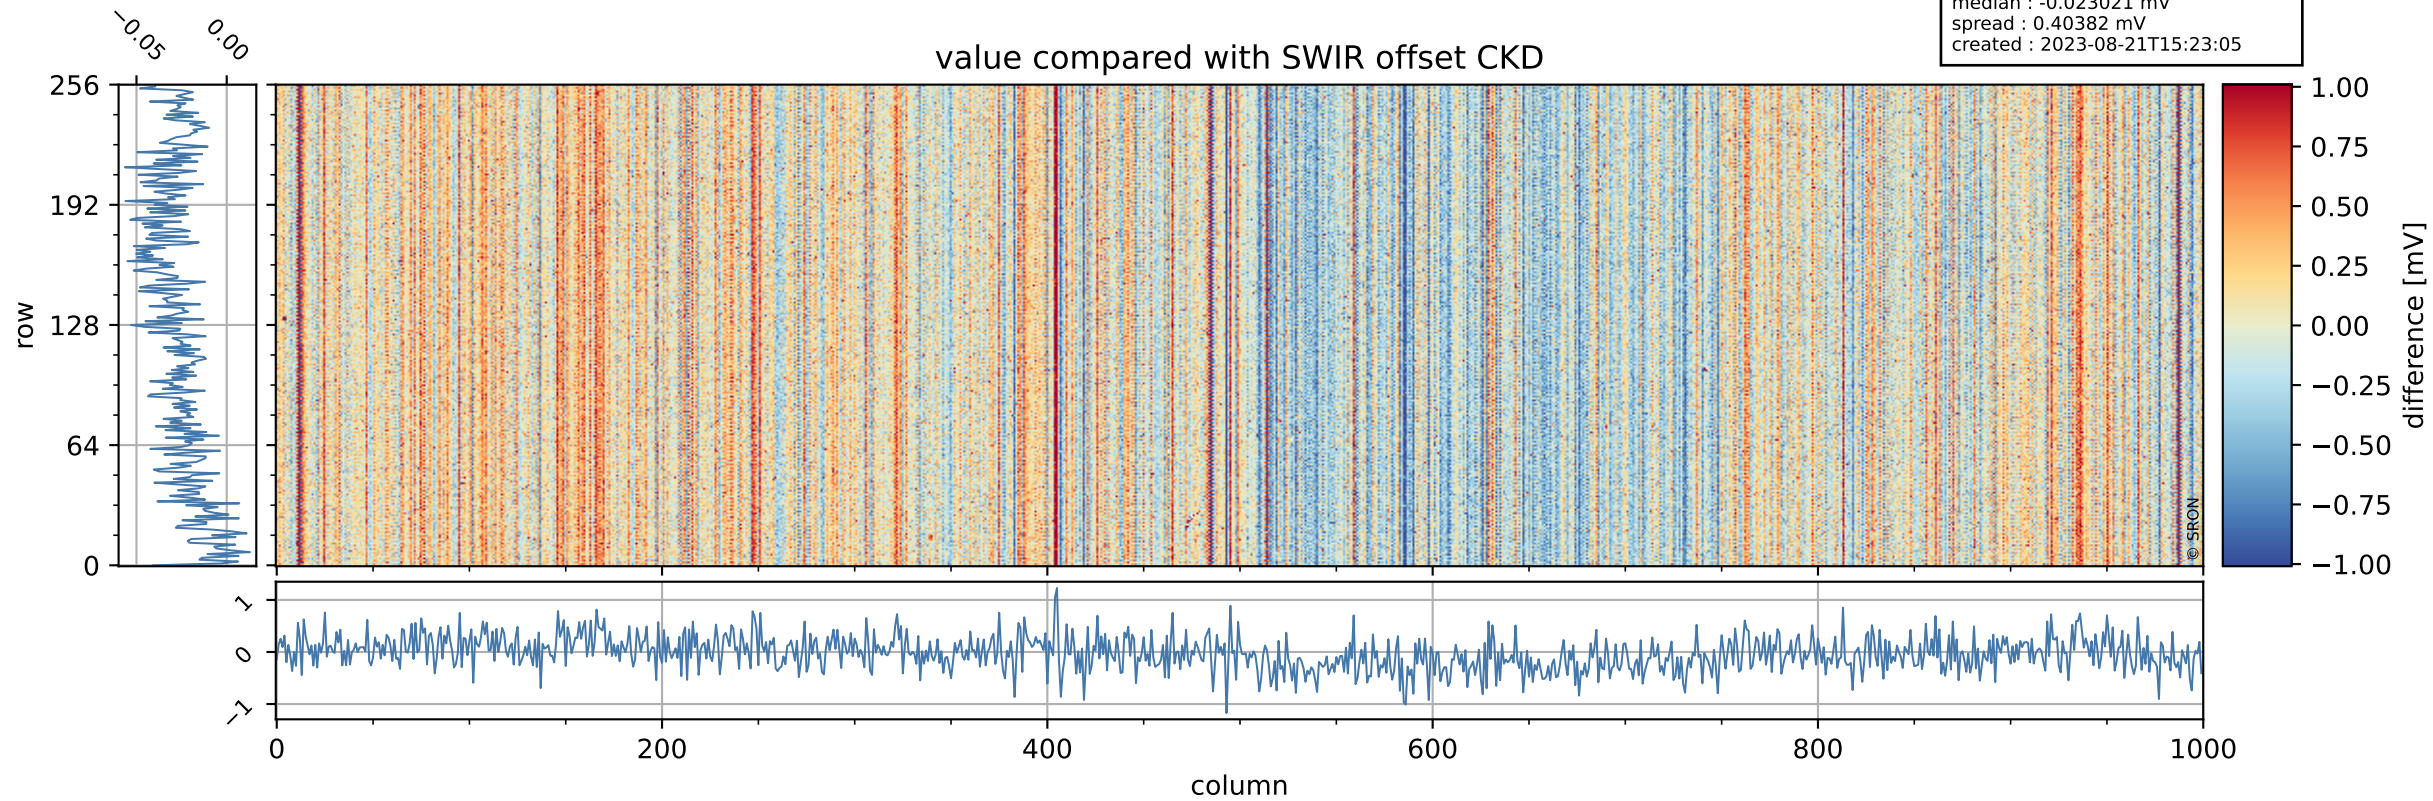

Tropomi SWIR offset (official)

orbits : 19 in [25717, 25762]
coverage : 2022-09-30 / 2022-10-03
median : 0.52599 V
spread : 0.035913 V
created : 2023-08-21T15:23:04

value detector map

Tropomi SWIR offset (official)

orbits : 19 in [25717, 25762]
coverage : 2022-09-30 / 2022-10-03
median : 28.795 μV
spread : 14.673 μV
created : 2023-08-21T15:23:04

Tropomi SWIR offset (official)

orbits : 19 in [25717, 25762]
coverage : 2022-09-30 / 2022-10-03
median : -0.023021 mV
spread : 0.40382 mV
created : 2023-08-21T15:23:05

value compared with SWIR offset CKD

Tropomi SWIR offset (official) ground-tracks of Sentinel-5P

orbits : 19 in [25717, 25762]
coverage : 2022-09-30 / 2022-10-03
created : 2023-08-21T15:23:05

Tropomi SWIR offset (official)

orbits : [2827, 25762]
coverage : 2018-04-30 / 2022-10-03
created : 2023-08-21T15:23:05

trend of detector median & temperatures