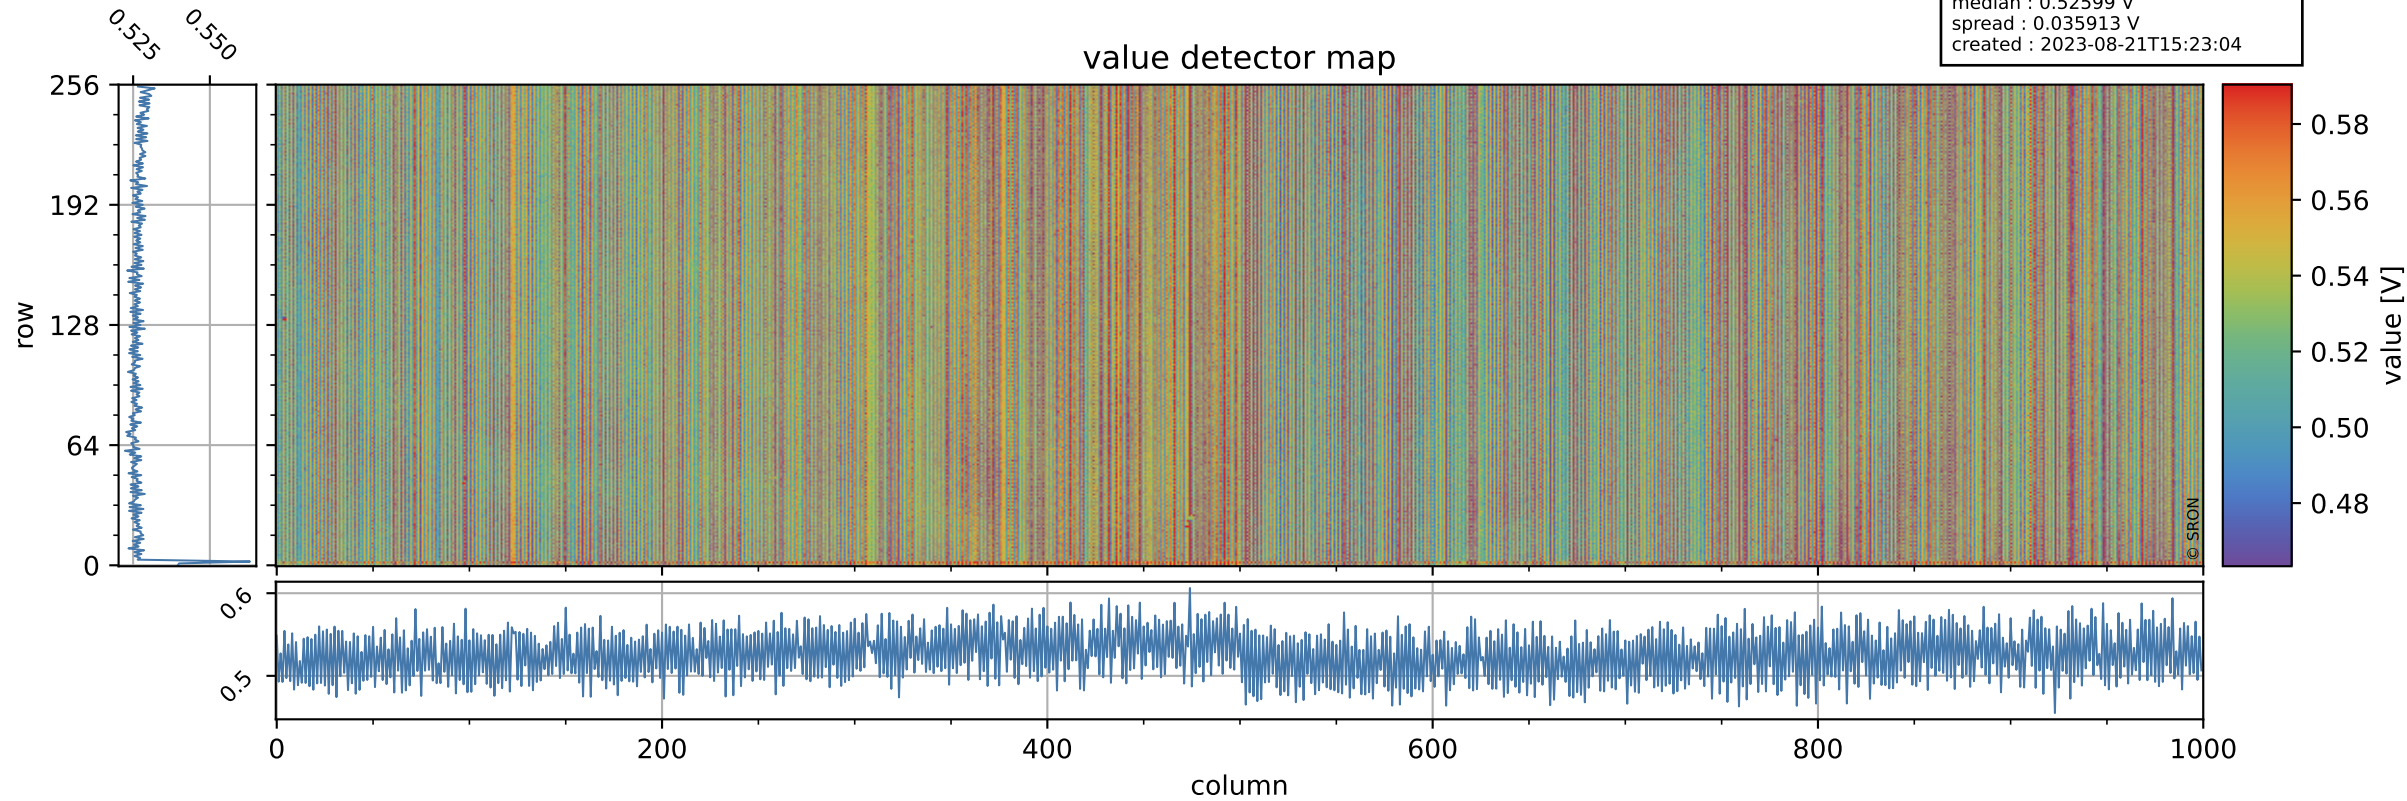

Tropomi SWIR offset (official)

orbits : 19 in [25717, 25762]
coverage : 2022-09-30 / 2022-10-03
median : 0.52599 V
spread : 0.035913 V
created : 2023-08-21T15:23:04

value detector map

Tropomi SWIR offset (official)

orbits : 19 in [25717, 25762]
coverage : 2022-09-30 / 2022-10-03
median : 28.795 μV
spread : 14.673 μV
created : 2023-08-21T15:23:04

Tropomi SWIR offset (official)

orbits : 19 in [25717, 25762]
coverage : 2022-09-30 / 2022-10-03
median : -0.023021 mV
spread : 0.40382 mV
created : 2023-08-21T15:23:05

value compared with SWIR offset CKD

Tropomi SWIR offset (official) ground-tracks of Sentinel-5P

orbits : 19 in [25717, 25762]
coverage : 2022-09-30 / 2022-10-03
created : 2023-08-21T15:23:05

Tropomi SWIR offset (official)

orbits : [2827, 25762]
coverage : 2018-04-30 / 2022-10-03
created : 2023-08-21T15:23:05

trend of detector median & temperatures