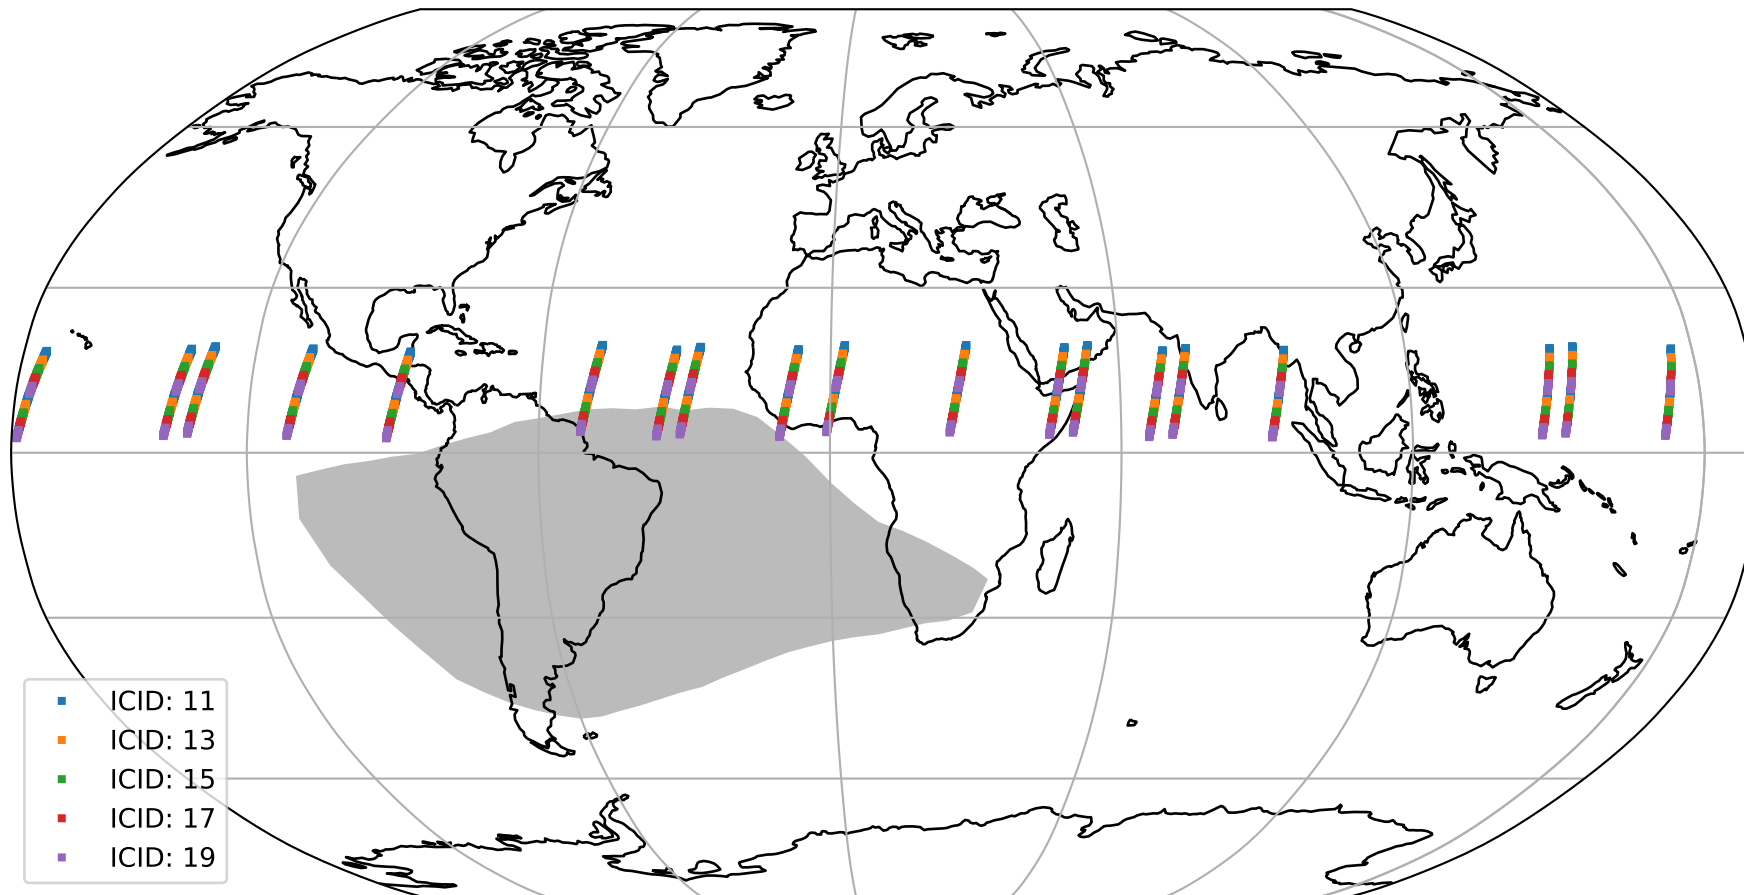

Tropomi SWIR offset (official)

orbits : 19 in [25717, 25762]
coverage : 2022-09-30 / 2022-10-03
median : 0.52599 V
spread : 0.035913 V
created : 2023-08-21T15:23:04

value detector map

Tropomi SWIR offset (official)

orbits : 19 in [25717, 25762]
coverage : 2022-09-30 / 2022-10-03
median : 28.795 μV
spread : 14.673 μV
created : 2023-08-21T15:23:04

Tropomi SWIR offset (official)

orbits : 19 in [25717, 25762]
coverage : 2022-09-30 / 2022-10-03
median : -0.023021 mV
spread : 0.40382 mV
created : 2023-08-21T15:23:05

value compared with SWIR offset CKD

Tropomi SWIR offset (official) ground-tracks of Sentinel-5P

orbits : 19 in [25717, 25762]
coverage : 2022-09-30 / 2022-10-03
created : 2023-08-21T15:23:05

Tropomi SWIR offset (official)

orbits : [2827, 25762]
coverage : 2018-04-30 / 2022-10-03
created : 2023-08-21T15:23:05

trend of detector median & temperatures