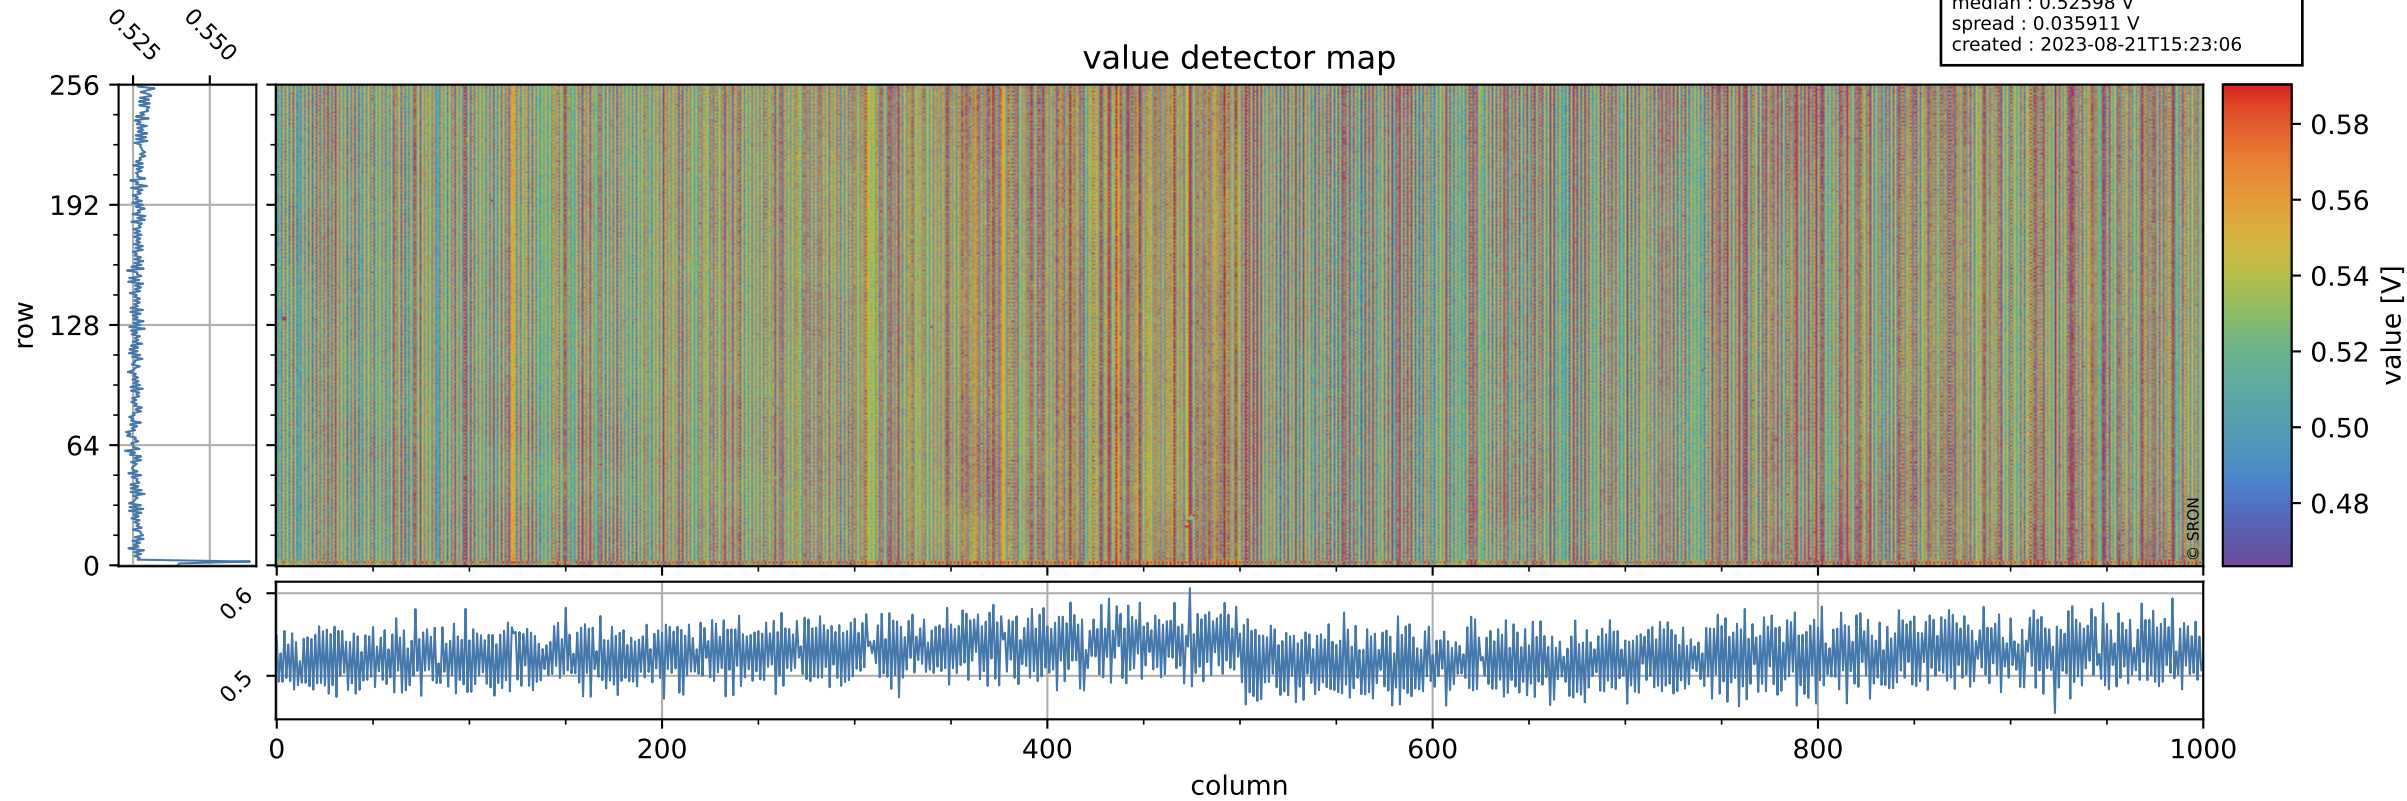

Tropomi SWIR offset (official)

orbits : 20 in [25732, 25777]
coverage : 2022-10-01 / 2022-10-04
median : 0.52598 V
spread : 0.035911 V
created : 2023-08-21T15:23:06

value detector map

Tropomi SWIR offset (official)

orbits : 20 in [25732, 25777]
coverage : 2022-10-01 / 2022-10-04
median : 28.097 μV
spread : 14.411 μV
created : 2023-08-21T15:23:07

Tropomi SWIR offset (official)

value compared with SWIR offset CKD

orbits : 20 in [25732, 25777]
coverage : 2022-10-01 / 2022-10-04
median : -0.037884 mV
spread : 0.40302 mV
created : 2023-08-21T15:23:07

Tropomi SWIR offset (official) ground-tracks of Sentinel-5P

orbits : 20 in [25732, 25777]
coverage : 2022-10-01 / 2022-10-04
created : 2023-08-21T15:23:07

Tropomi SWIR offset (official)

orbits : [2827, 25777]
coverage : 2018-04-30 / 2022-10-04
created : 2023-08-21T15:23:08

trend of detector median & temperatures