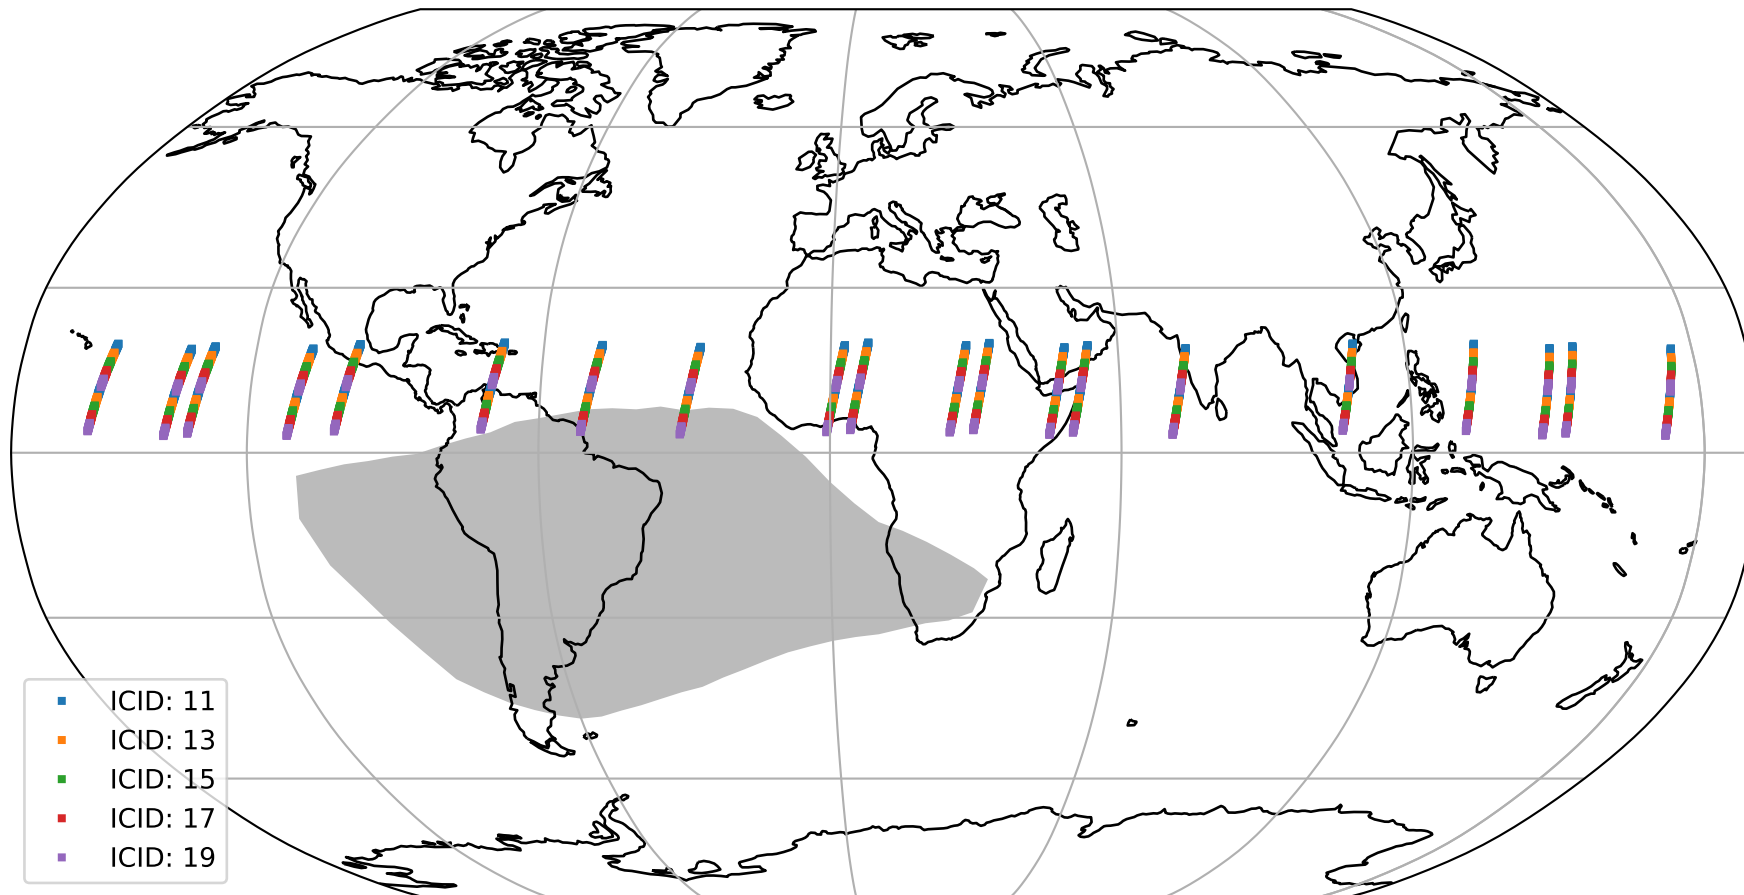

Tropomi SWIR offset (official)

orbits : 20 in [25732, 25777]
coverage : 2022-10-01 / 2022-10-04
median : 0.52598 V
spread : 0.035911 V
created : 2023-08-21T15:23:06

value detector map

Tropomi SWIR offset (official)

orbits : 20 in [25732, 25777]
coverage : 2022-10-01 / 2022-10-04
median : 28.097 μV
spread : 14.411 μV
created : 2023-08-21T15:23:07

Tropomi SWIR offset (official)

value compared with SWIR offset CKD

orbits : 20 in [25732, 25777]
coverage : 2022-10-01 / 2022-10-04
median : -0.037884 mV
spread : 0.40302 mV
created : 2023-08-21T15:23:07

Tropomi SWIR offset (official) ground-tracks of Sentinel-5P

orbits : 20 in [25732, 25777]
coverage : 2022-10-01 / 2022-10-04
created : 2023-08-21T15:23:07

Tropomi SWIR offset (official)

orbits : [2827, 25777]
coverage : 2018-04-30 / 2022-10-04
created : 2023-08-21T15:23:08