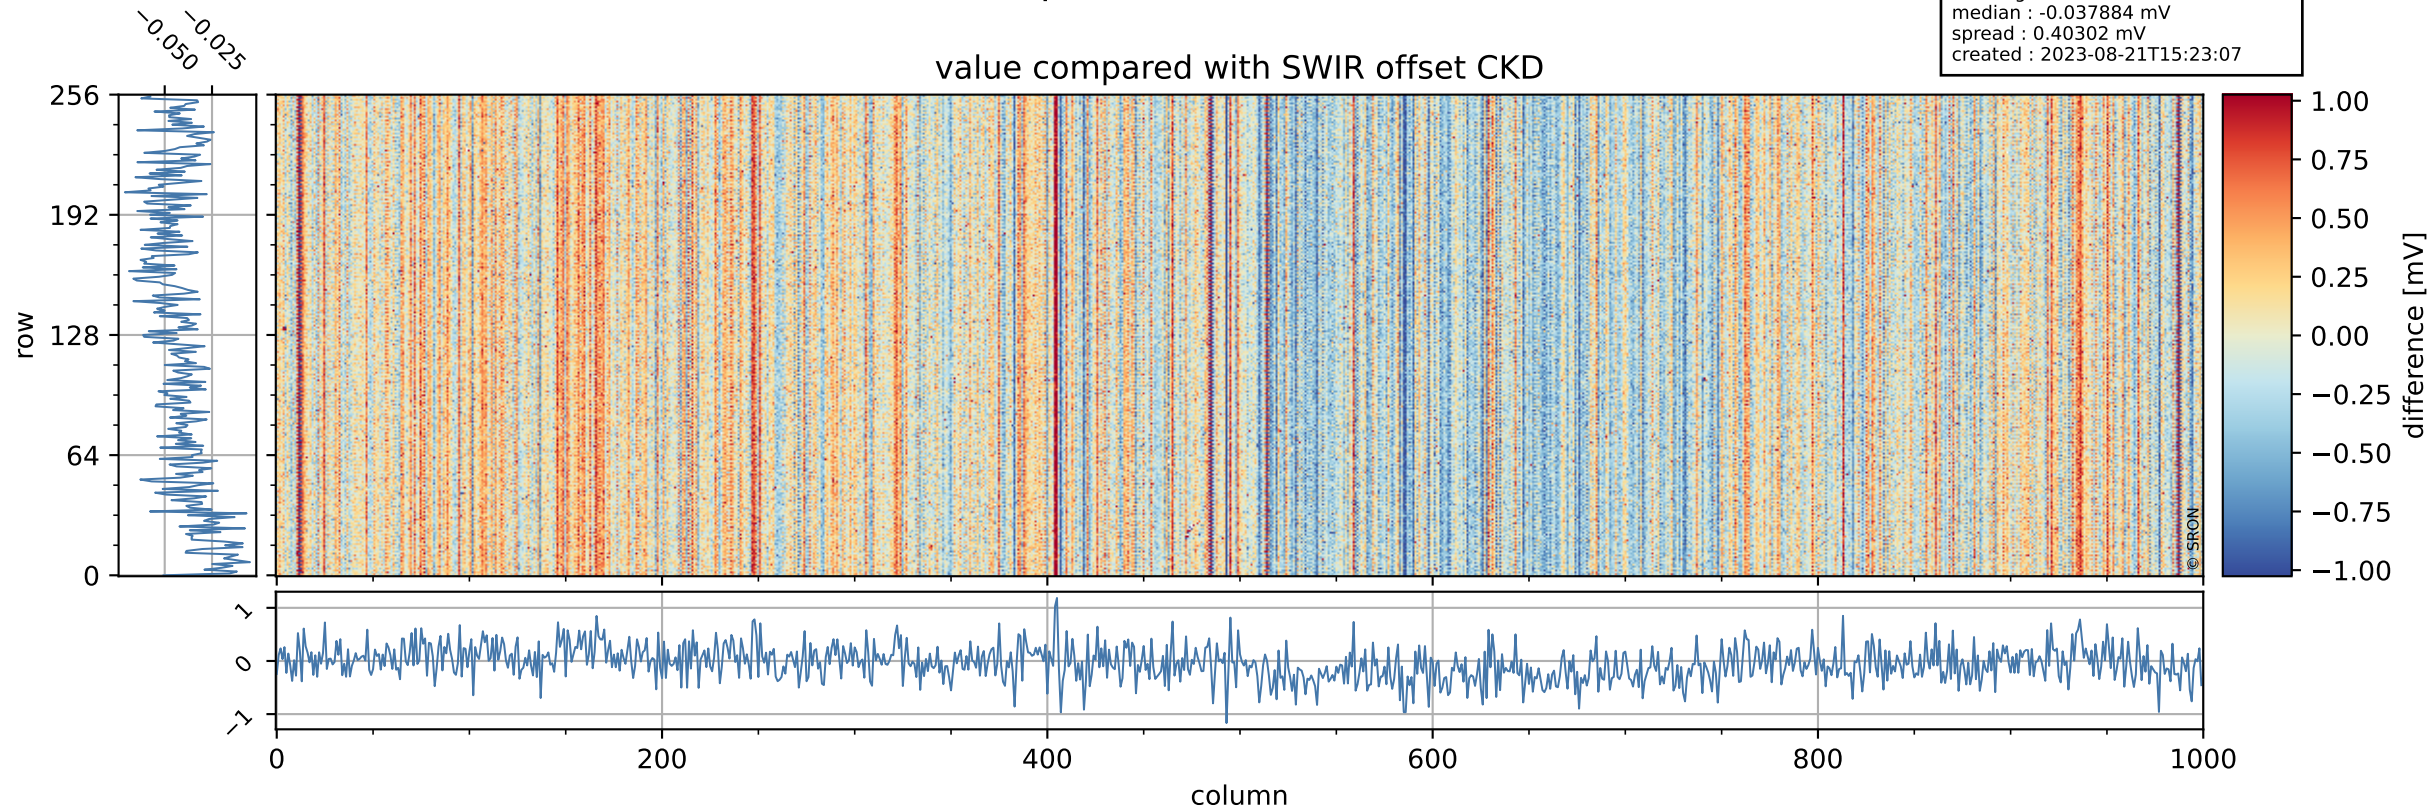

Tropomi SWIR offset (official)

orbits : 20 in [25732, 25777]
coverage : 2022-10-01 / 2022-10-04
median : 0.52598 V
spread : 0.035911 V
created : 2023-08-21T15:23:06

value detector map

Tropomi SWIR offset (official)

orbits : 20 in [25732, 25777]
coverage : 2022-10-01 / 2022-10-04
median : 28.097 μV
spread : 14.411 μV
created : 2023-08-21T15:23:07

Tropomi SWIR offset (official)

value compared with SWIR offset CKD

orbits : 20 in [25732, 25777]
coverage : 2022-10-01 / 2022-10-04
median : -0.037884 mV
spread : 0.40302 mV
created : 2023-08-21T15:23:07

Tropomi SWIR offset (official) ground-tracks of Sentinel-5P

orbits : 20 in [25732, 25777]
coverage : 2022-10-01 / 2022-10-04
created : 2023-08-21T15:23:07

Tropomi SWIR offset (official)

orbits : [2827, 25777]
coverage : 2018-04-30 / 2022-10-04
created : 2023-08-21T15:23:08

trend of detector median & temperatures