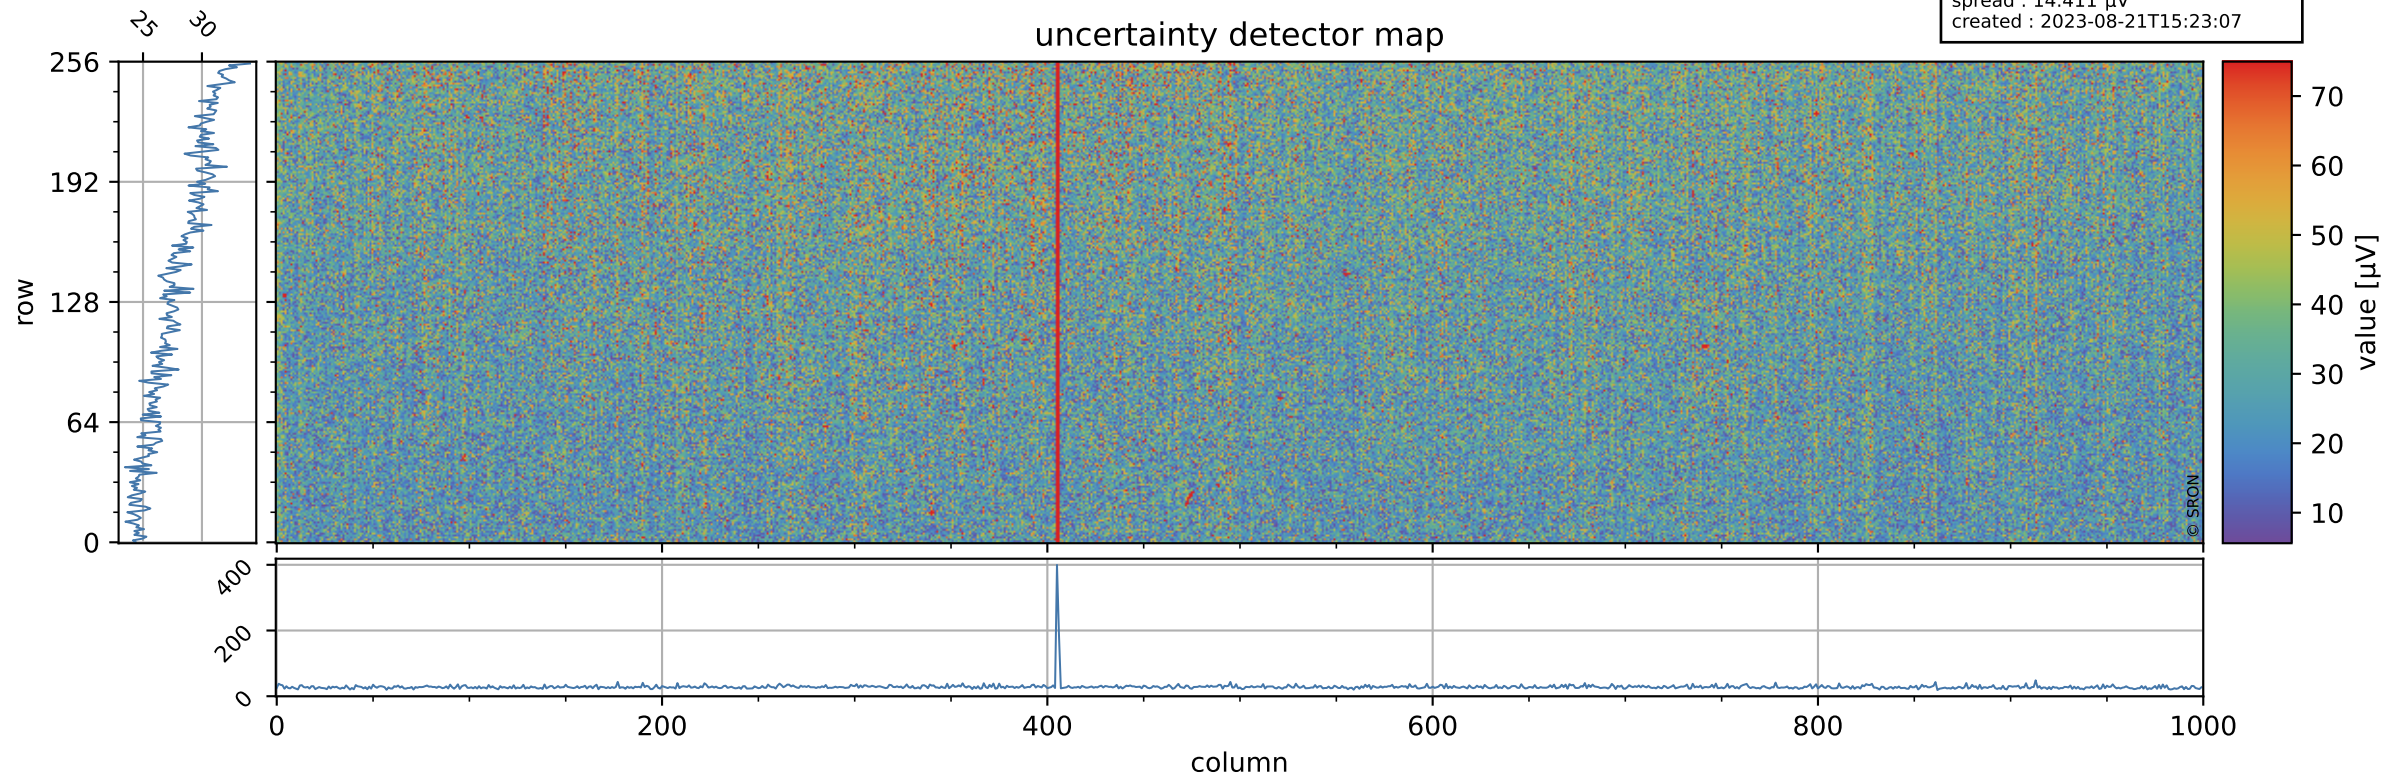

Tropomi SWIR offset (official)

orbits : 20 in [25732, 25777]
coverage : 2022-10-01 / 2022-10-04
median : 0.52598 V
spread : 0.035911 V
created : 2023-08-21T15:23:06

value detector map

Tropomi SWIR offset (official)

orbits : 20 in [25732, 25777]
coverage : 2022-10-01 / 2022-10-04
median : 28.097 μV
spread : 14.411 μV
created : 2023-08-21T15:23:07

Tropomi SWIR offset (official)

value compared with SWIR offset CKD

orbits : 20 in [25732, 25777]
coverage : 2022-10-01 / 2022-10-04
median : -0.037884 mV
spread : 0.40302 mV
created : 2023-08-21T15:23:07

Tropomi SWIR offset (official) ground-tracks of Sentinel-5P

orbits : 20 in [25732, 25777]
coverage : 2022-10-01 / 2022-10-04
created : 2023-08-21T15:23:07

Tropomi SWIR offset (official)

orbits : [2827, 25777]
coverage : 2018-04-30 / 2022-10-04
created : 2023-08-21T15:23:08

trend of detector median & temperatures