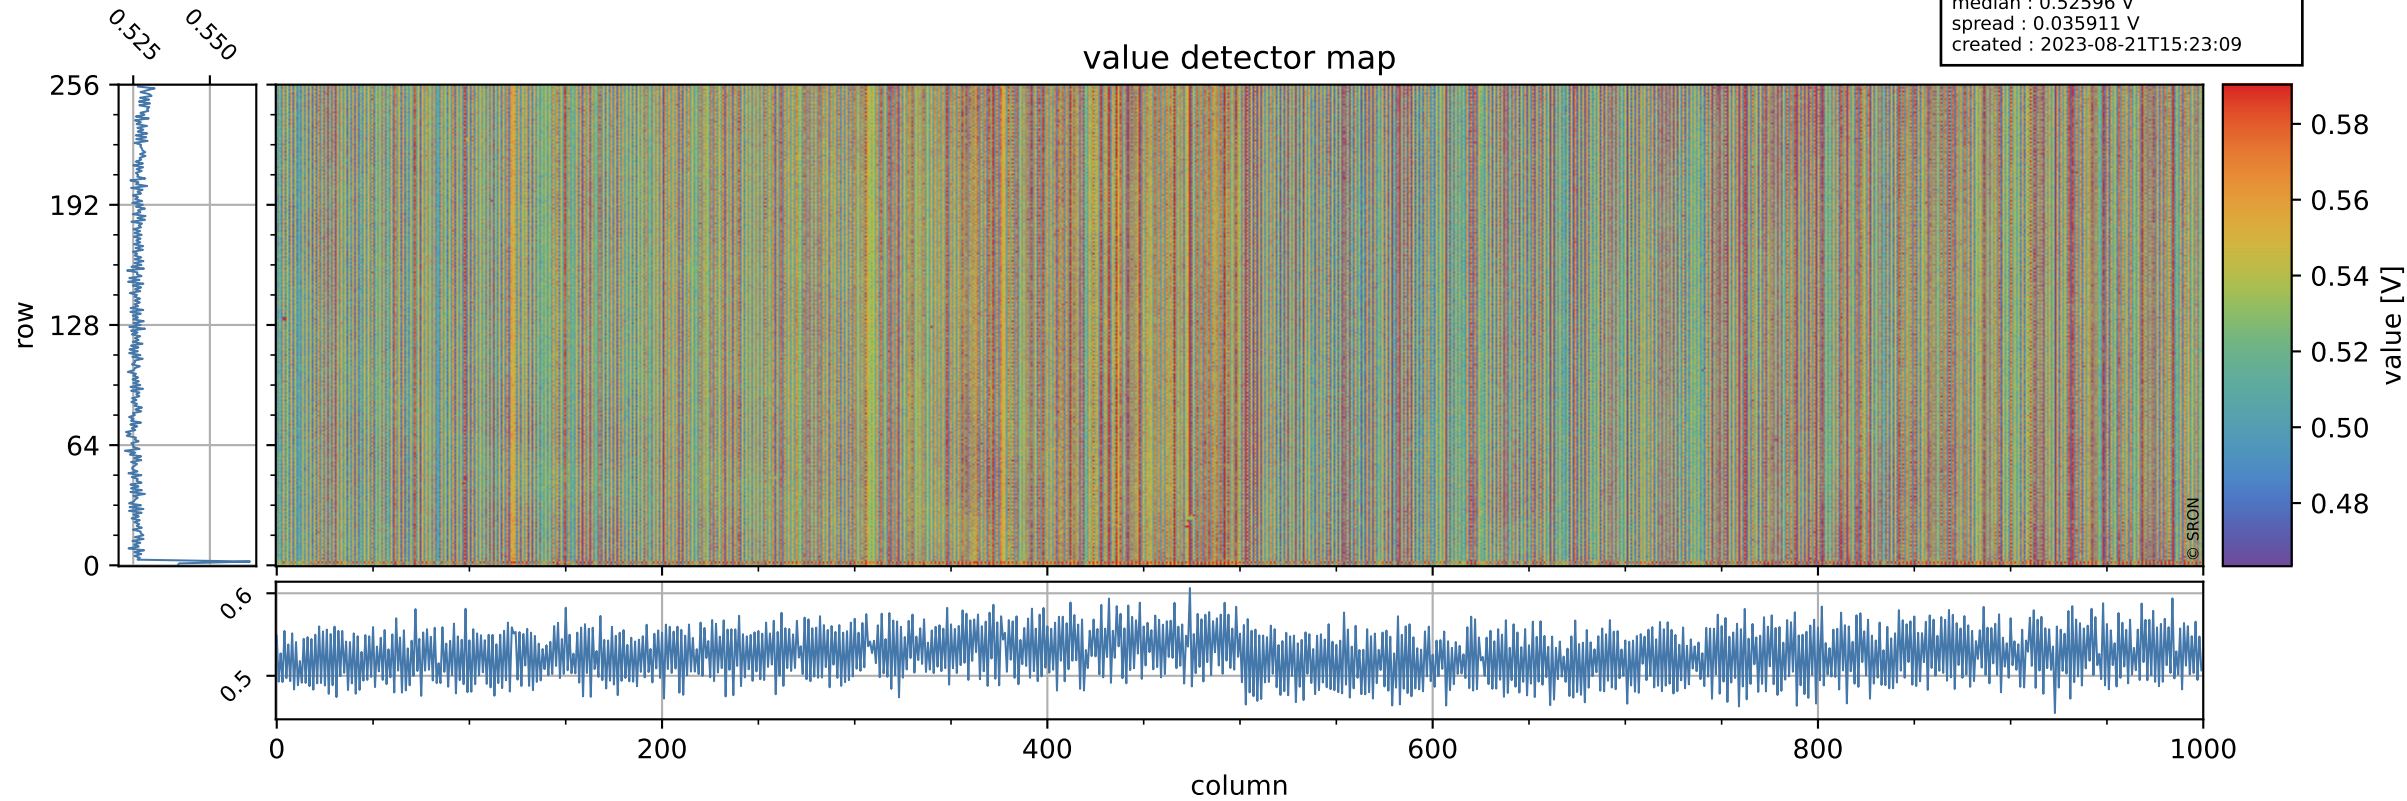

Tropomi SWIR offset (official)

orbits : 19 in [25747, 25792]
coverage : 2022-10-02 / 2022-10-05
median : 0.52596 V
spread : 0.035911 V
created : 2023-08-21T15:23:09

value detector map

Tropomi SWIR offset (official)

orbits : 19 in [25747, 25792]
coverage : 2022-10-02 / 2022-10-05
median : 28.318 μV
spread : 14.418 μV
created : 2023-08-21T15:23:09

Tropomi SWIR offset (official)

orbits : 19 in [25747, 25792]
coverage : 2022-10-02 / 2022-10-05
median : -0.052461 mV
spread : 0.40351 mV
created : 2023-08-21T15:23:10

value compared with SWIR offset CKD

Tropomi SWIR offset (official) ground-tracks of Sentinel-5P

orbits : 19 in [25747, 25792]
coverage : 2022-10-02 / 2022-10-05
created : 2023-08-21T15:23:10

Tropomi SWIR offset (official)

orbits : [2827, 25792]
coverage : 2018-04-30 / 2022-10-05
created : 2023-08-21T15:23:10

trend of detector median & temperatures