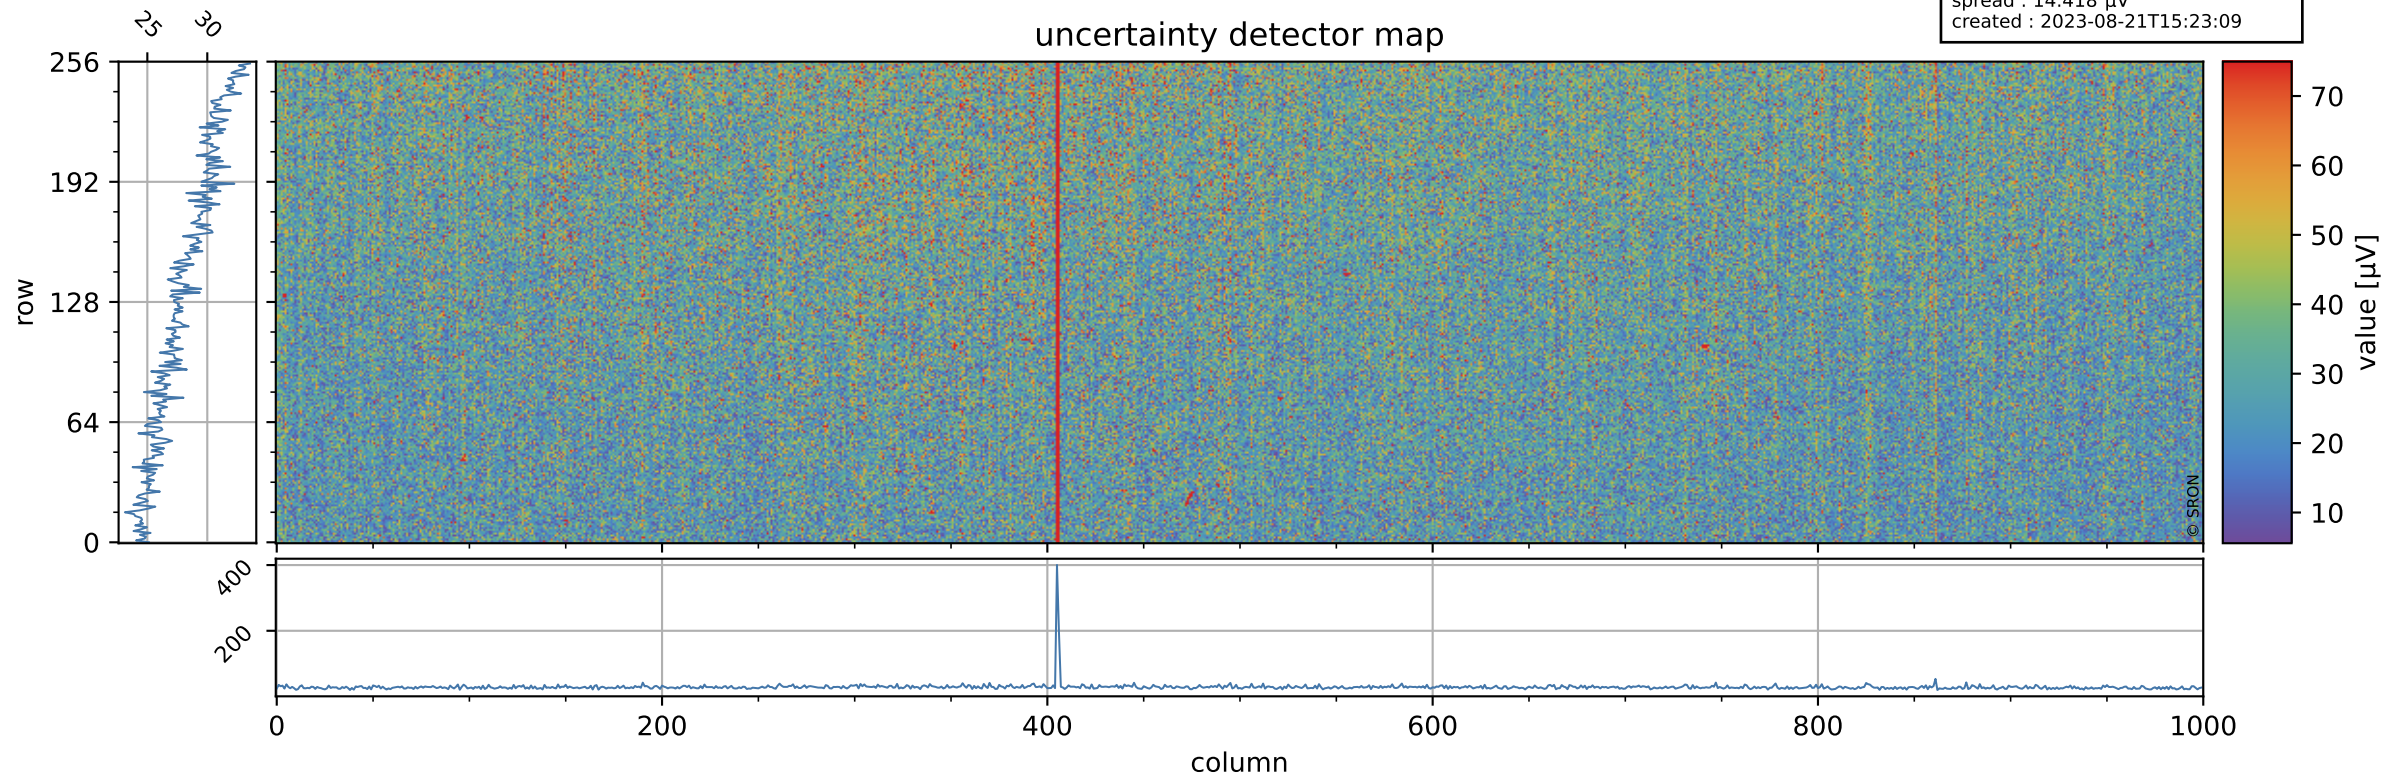

Tropomi SWIR offset (official)

orbits : 19 in [25747, 25792]
coverage : 2022-10-02 / 2022-10-05
median : 0.52596 V
spread : 0.035911 V
created : 2023-08-21T15:23:09

value detector map

Tropomi SWIR offset (official)

orbits : 19 in [25747, 25792]
coverage : 2022-10-02 / 2022-10-05
median : 28.318 μV
spread : 14.418 μV
created : 2023-08-21T15:23:09

Tropomi SWIR offset (official)

orbits : 19 in [25747, 25792]
coverage : 2022-10-02 / 2022-10-05
median : -0.052461 mV
spread : 0.40351 mV
created : 2023-08-21T15:23:10

value compared with SWIR offset CKD

Tropomi SWIR offset (official) ground-tracks of Sentinel-5P

orbits : 19 in [25747, 25792]
coverage : 2022-10-02 / 2022-10-05
created : 2023-08-21T15:23:10

Tropomi SWIR offset (official)

orbits : [2827, 25792]
coverage : 2018-04-30 / 2022-10-05
created : 2023-08-21T15:23:10

trend of detector median & temperatures