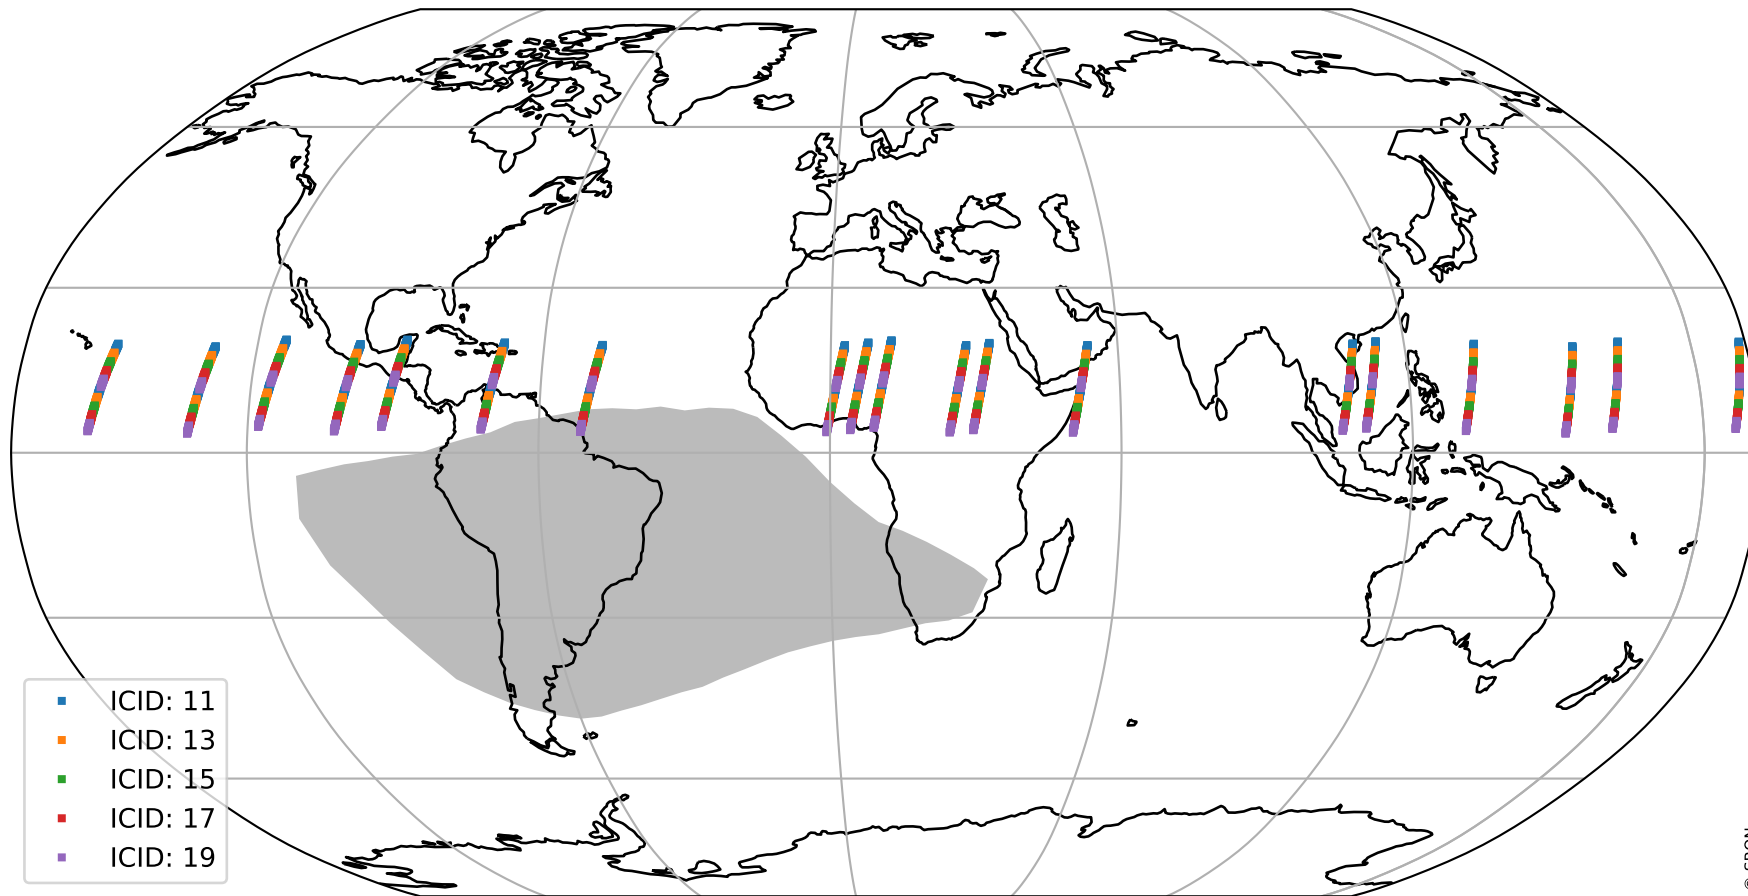

Tropomi SWIR offset (official)

orbits : 19 in [25747, 25792]
coverage : 2022-10-02 / 2022-10-05
median : 0.52596 V
spread : 0.035911 V
created : 2023-08-21T15:23:09

value detector map

Tropomi SWIR offset (official)

orbits : 19 in [25747, 25792]
coverage : 2022-10-02 / 2022-10-05
median : 28.318 μV
spread : 14.418 μV
created : 2023-08-21T15:23:09

Tropomi SWIR offset (official)

orbits : 19 in [25747, 25792]
coverage : 2022-10-02 / 2022-10-05
median : -0.052461 mV
spread : 0.40351 mV
created : 2023-08-21T15:23:10

value compared with SWIR offset CKD

Tropomi SWIR offset (official) ground-tracks of Sentinel-5P

orbits : 19 in [25747, 25792]
coverage : 2022-10-02 / 2022-10-05
created : 2023-08-21T15:23:10

Tropomi SWIR offset (official)

orbits : [2827, 25792]
coverage : 2018-04-30 / 2022-10-05
created : 2023-08-21T15:23:10

trend of detector median & temperatures