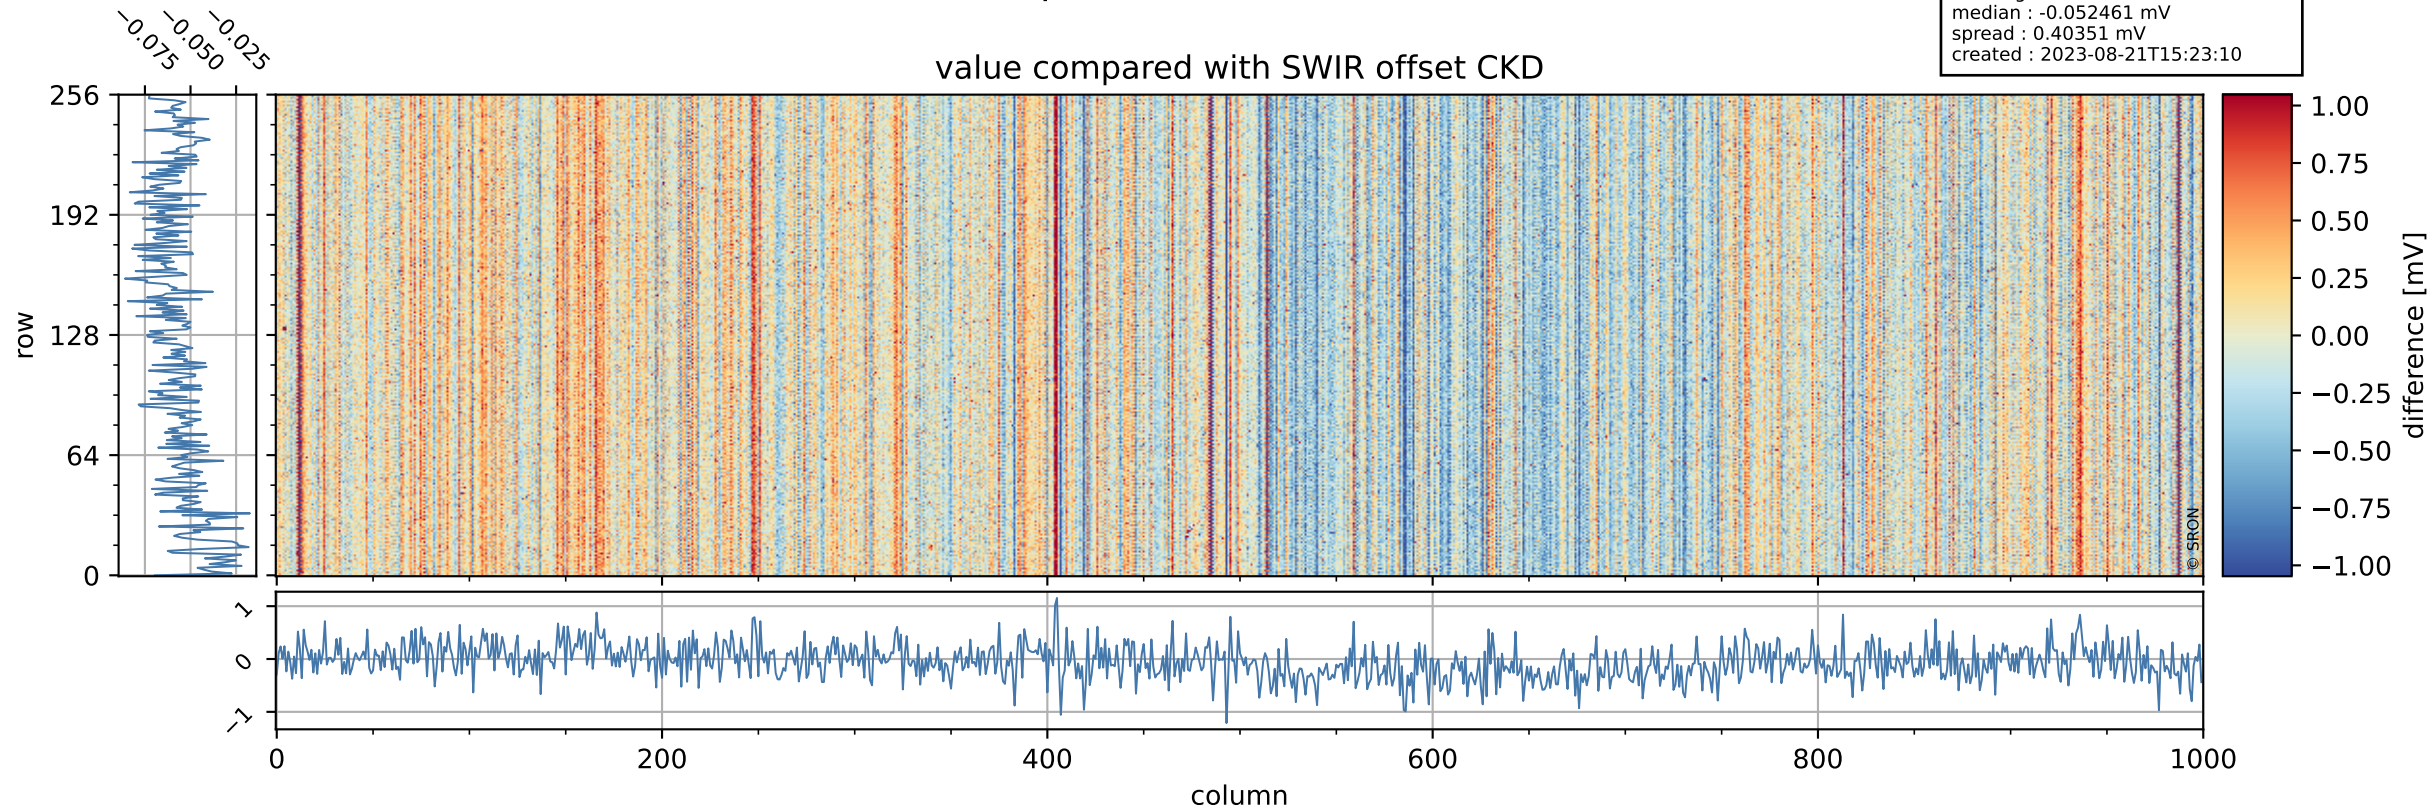

Tropomi SWIR offset (official)

orbits : 19 in [25747, 25792]
coverage : 2022-10-02 / 2022-10-05
median : 0.52596 V
spread : 0.035911 V
created : 2023-08-21T15:23:09

value detector map

Tropomi SWIR offset (official)

orbits : 19 in [25747, 25792]
coverage : 2022-10-02 / 2022-10-05
median : 28.318 μV
spread : 14.418 μV
created : 2023-08-21T15:23:09

Tropomi SWIR offset (official)

orbits : 19 in [25747, 25792]
coverage : 2022-10-02 / 2022-10-05
median : -0.052461 mV
spread : 0.40351 mV
created : 2023-08-21T15:23:10

value compared with SWIR offset CKD

Tropomi SWIR offset (official) ground-tracks of Sentinel-5P

orbits : 19 in [25747, 25792]
coverage : 2022-10-02 / 2022-10-05
created : 2023-08-21T15:23:10

Tropomi SWIR offset (official)

orbits : [2827, 25792]
coverage : 2018-04-30 / 2022-10-05
created : 2023-08-21T15:23:10

trend of detector median & temperatures