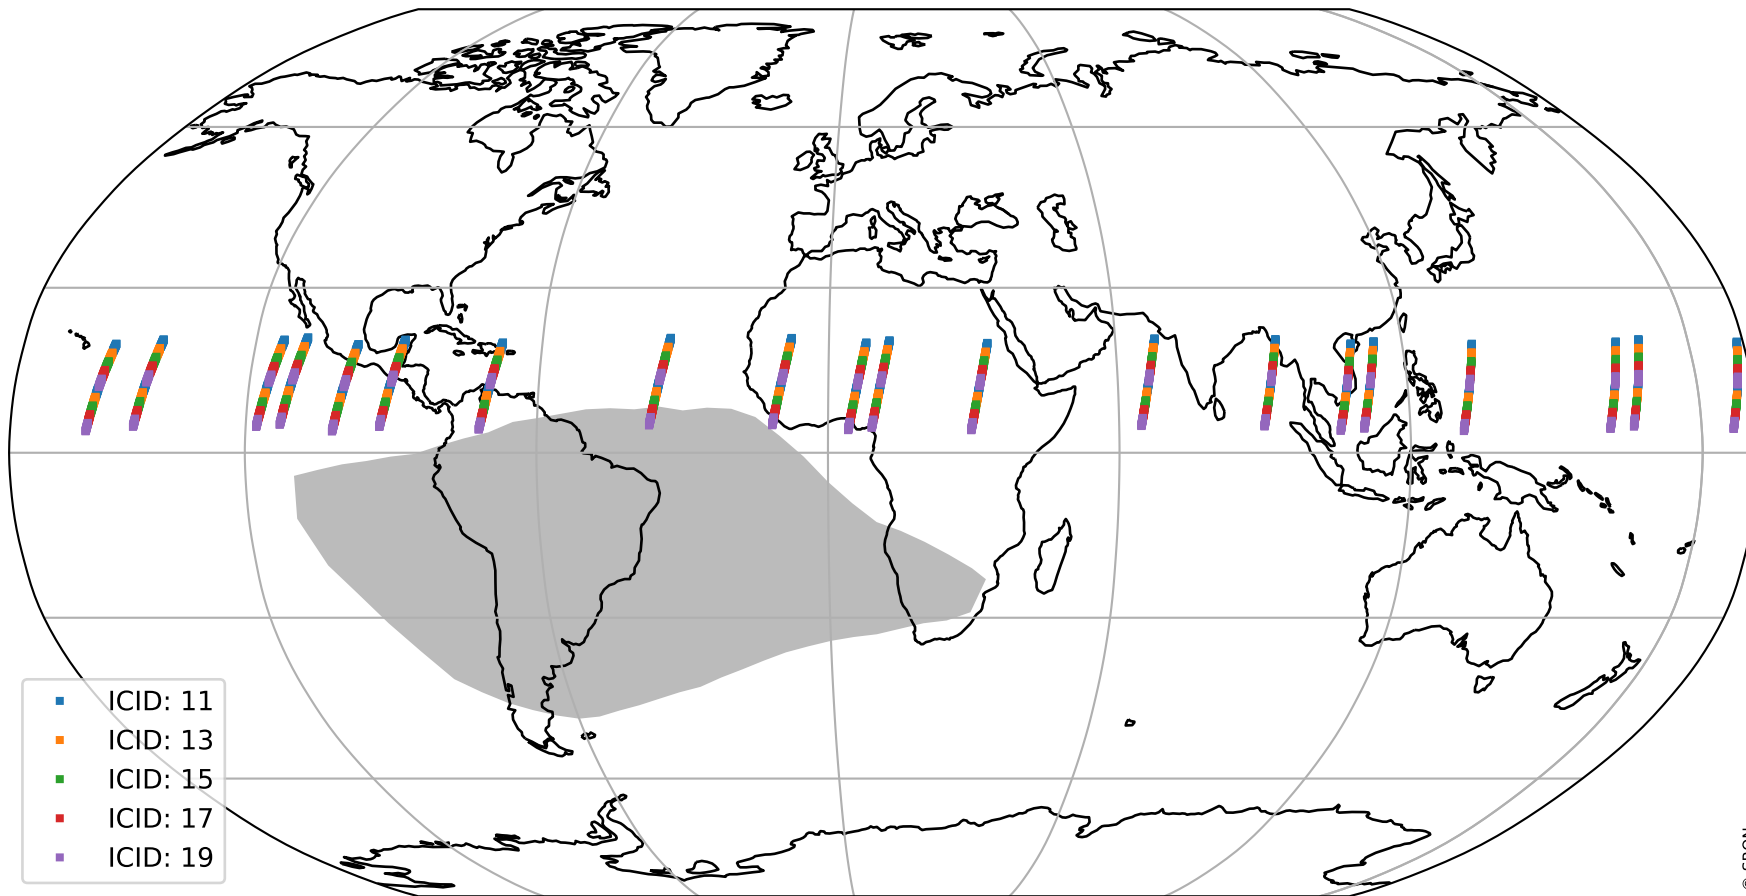

Tropomi SWIR offset (official)

orbits : 20 in [25762, 25807]
coverage : 2022-10-03 / 2022-10-06
median : 0.52596 V
spread : 0.035909 V
created : 2023-08-21T15:23:11

value detector map

Tropomi SWIR offset (official)

orbits : 20 in [25762, 25807]
coverage : 2022-10-03 / 2022-10-06
median : 27.998 μV
spread : 14.288 μV
created : 2023-08-21T15:23:12

Tropomi SWIR offset (official)

orbits : 20 in [25762, 25807]
coverage : 2022-10-03 / 2022-10-06
median : -0.049676 mV
spread : 0.40151 mV
created : 2023-08-21T15:23:12

value compared with SWIR offset CKD

Tropomi SWIR offset (official) ground-tracks of Sentinel-5P

orbits : 20 in [25762, 25807]
coverage : 2022-10-03 / 2022-10-06
created : 2023-08-21T15:23:12

Tropomi SWIR offset (official)

orbits : [2827, 25807]
coverage : 2018-04-30 / 2022-10-06
created : 2023-08-21T15:23:13

trend of detector median & temperatures