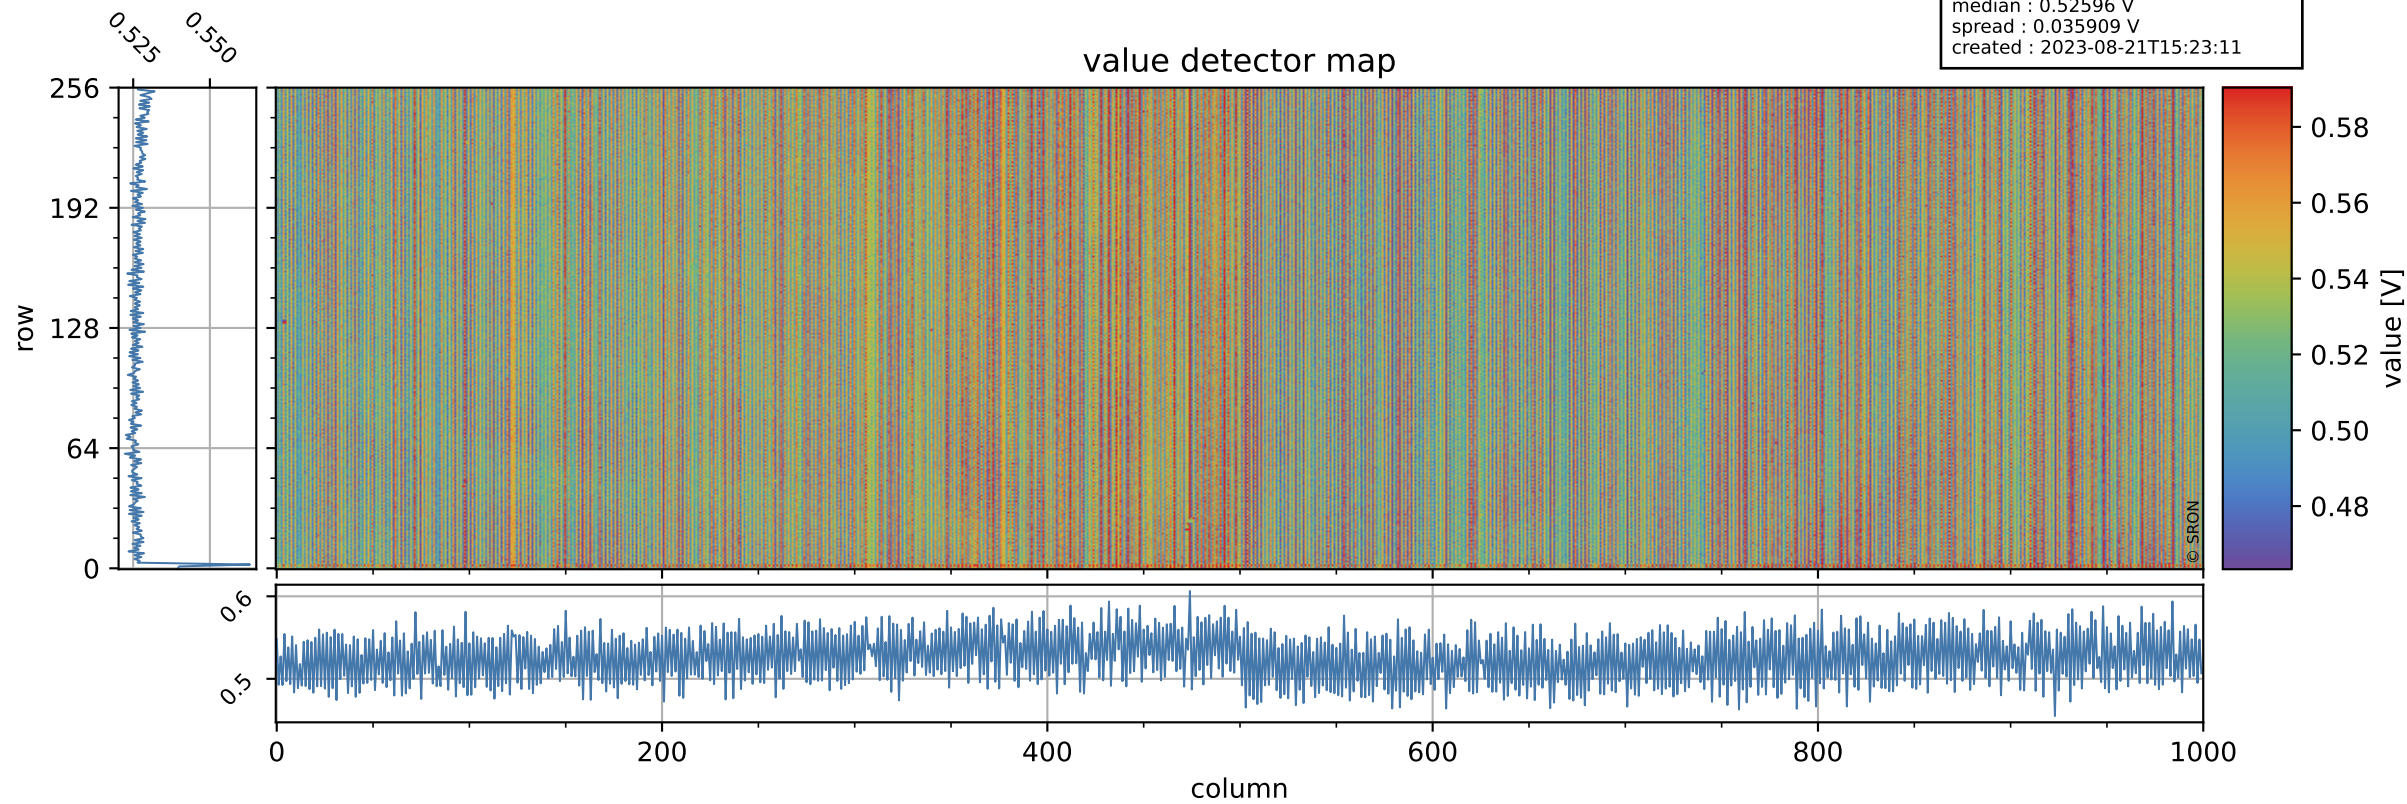

Tropomi SWIR offset (official)

orbits : 20 in [25762, 25807]
coverage : 2022-10-03 / 2022-10-06
median : 0.52596 V
spread : 0.035909 V
created : 2023-08-21T15:23:11

value detector map

Tropomi SWIR offset (official)

orbits : 20 in [25762, 25807]
coverage : 2022-10-03 / 2022-10-06
median : 27.998 μV
spread : 14.288 μV
created : 2023-08-21T15:23:12

Tropomi SWIR offset (official)

orbits : 20 in [25762, 25807]
coverage : 2022-10-03 / 2022-10-06
median : -0.049676 mV
spread : 0.40151 mV
created : 2023-08-21T15:23:12

value compared with SWIR offset CKD

Tropomi SWIR offset (official) ground-tracks of Sentinel-5P

orbits : 20 in [25762, 25807]
coverage : 2022-10-03 / 2022-10-06
created : 2023-08-21T15:23:12

Tropomi SWIR offset (official)

orbits : [2827, 25807]
coverage : 2018-04-30 / 2022-10-06
created : 2023-08-21T15:23:13

trend of detector median & temperatures