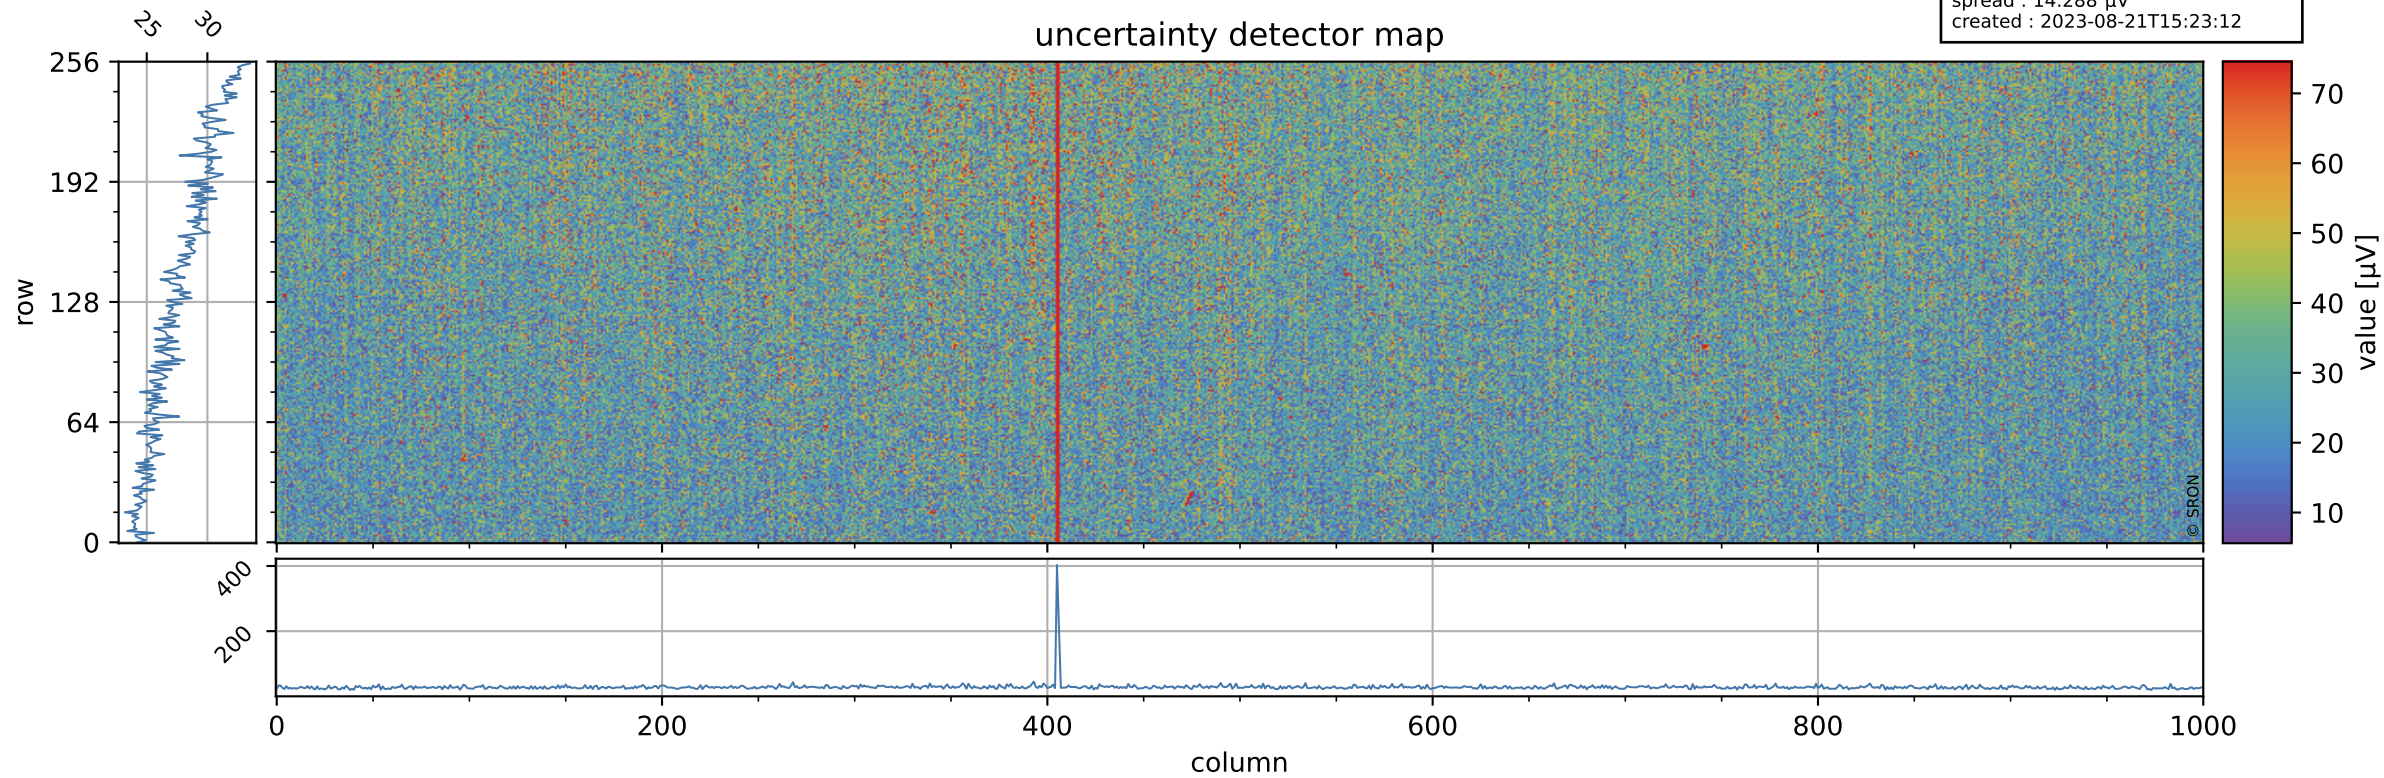

Tropomi SWIR offset (official)

orbits : 20 in [25762, 25807]
coverage : 2022-10-03 / 2022-10-06
median : 0.52596 V
spread : 0.035909 V
created : 2023-08-21T15:23:11

value detector map

Tropomi SWIR offset (official)

orbits : 20 in [25762, 25807]
coverage : 2022-10-03 / 2022-10-06
median : 27.998 μV
spread : 14.288 μV
created : 2023-08-21T15:23:12

Tropomi SWIR offset (official)

orbits : 20 in [25762, 25807]
coverage : 2022-10-03 / 2022-10-06
median : -0.049676 mV
spread : 0.40151 mV
created : 2023-08-21T15:23:12

value compared with SWIR offset CKD

Tropomi SWIR offset (official) ground-tracks of Sentinel-5P

orbits : 20 in [25762, 25807]
coverage : 2022-10-03 / 2022-10-06
created : 2023-08-21T15:23:12

Tropomi SWIR offset (official)

orbits : [2827, 25807]
coverage : 2018-04-30 / 2022-10-06
created : 2023-08-21T15:23:13

trend of detector median & temperatures