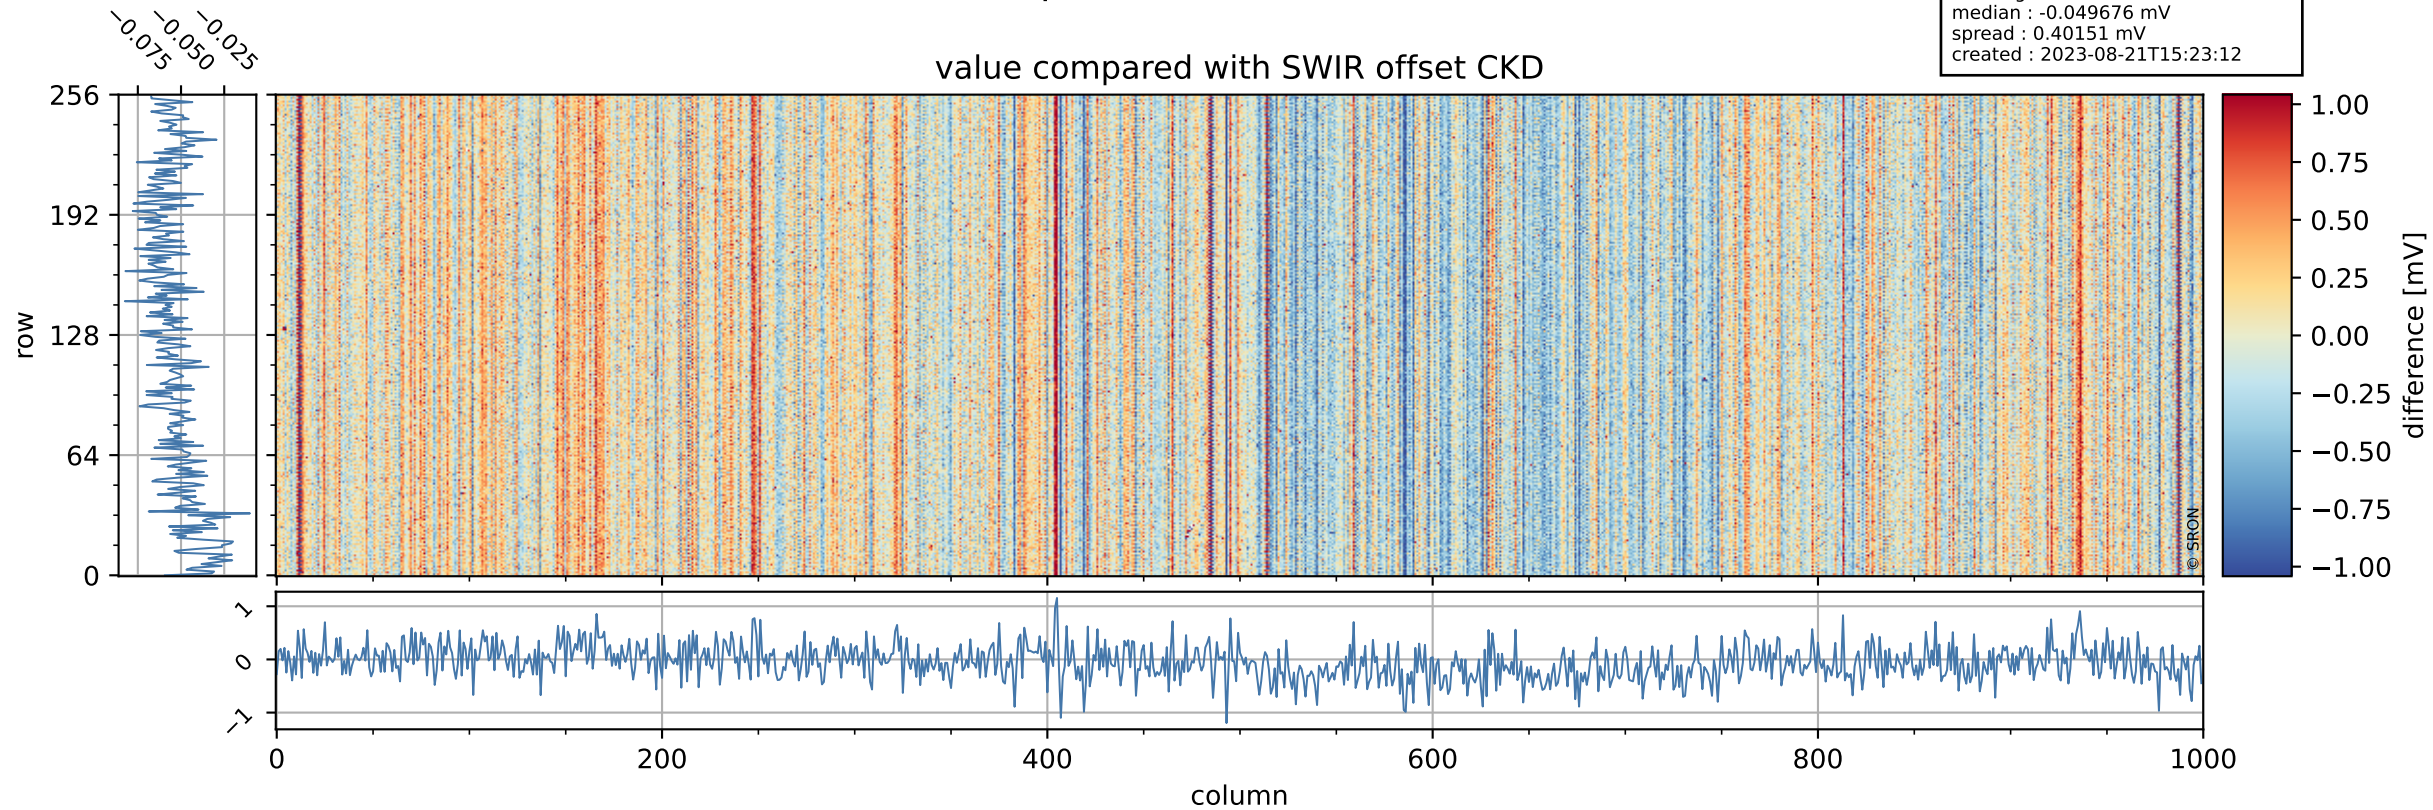

Tropomi SWIR offset (official)

orbits : 20 in [25762, 25807]
coverage : 2022-10-03 / 2022-10-06
median : 0.52596 V
spread : 0.035909 V
created : 2023-08-21T15:23:11

value detector map

Tropomi SWIR offset (official)

orbits : 20 in [25762, 25807]
coverage : 2022-10-03 / 2022-10-06
median : 27.998 μV
spread : 14.288 μV
created : 2023-08-21T15:23:12

Tropomi SWIR offset (official)

orbits : 20 in [25762, 25807]
coverage : 2022-10-03 / 2022-10-06
median : -0.049676 mV
spread : 0.40151 mV
created : 2023-08-21T15:23:12

value compared with SWIR offset CKD

Tropomi SWIR offset (official) ground-tracks of Sentinel-5P

orbits : 20 in [25762, 25807]
coverage : 2022-10-03 / 2022-10-06
created : 2023-08-21T15:23:12

Tropomi SWIR offset (official)

orbits : [2827, 25807]
coverage : 2018-04-30 / 2022-10-06
created : 2023-08-21T15:23:13

trend of detector median & temperatures