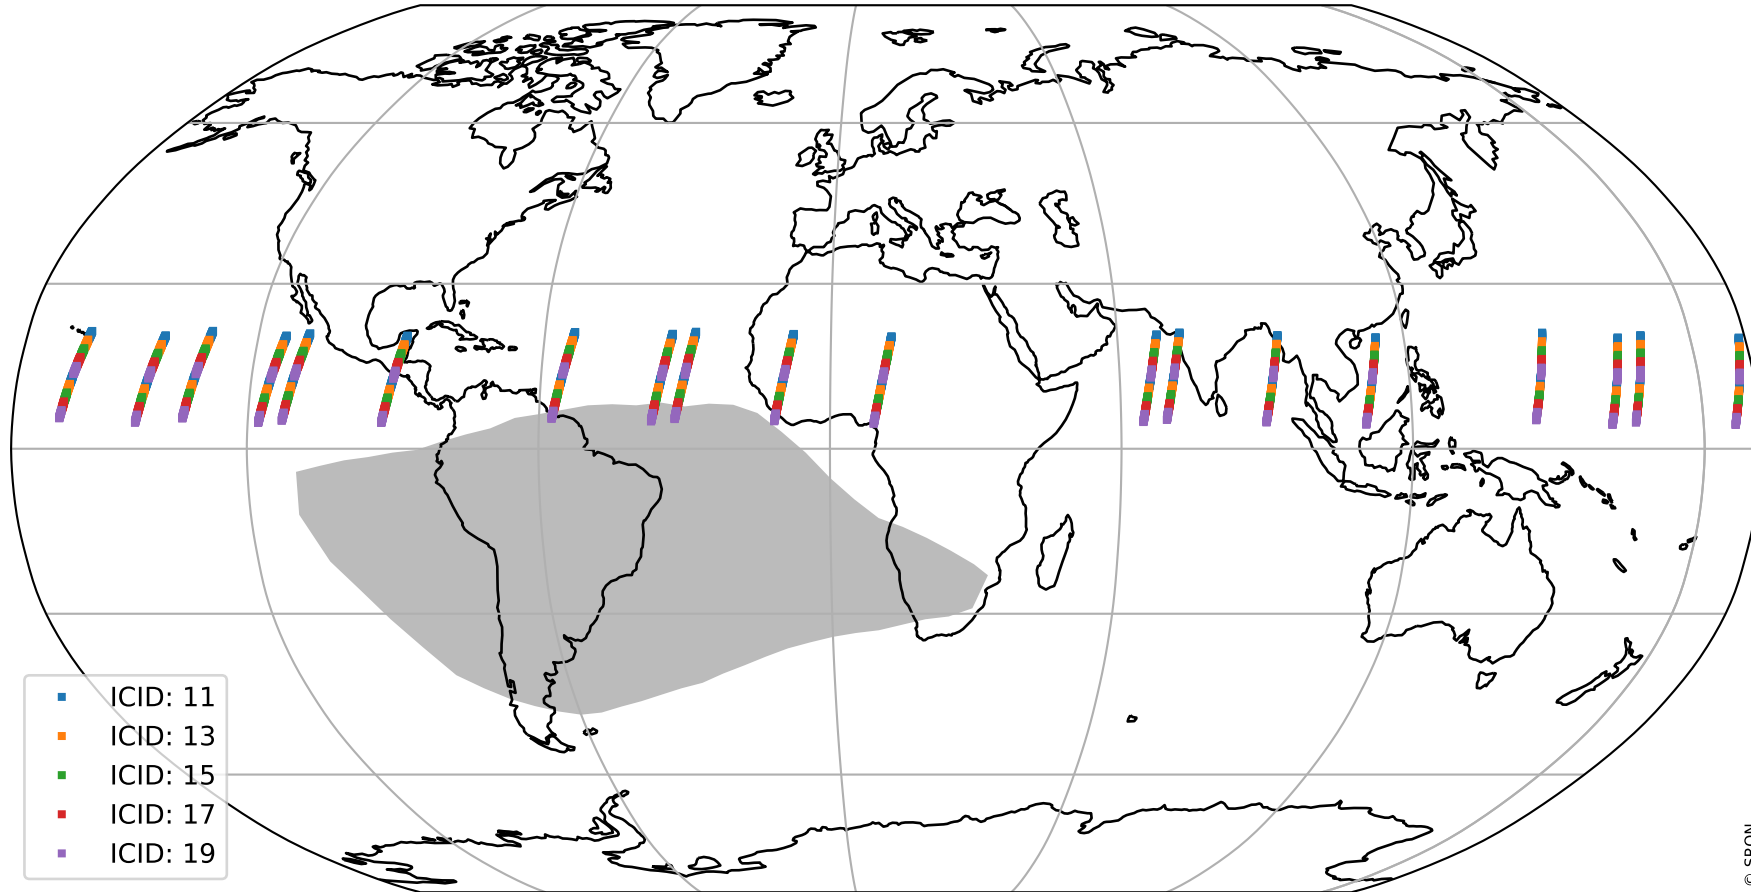

Tropomi SWIR offset (official)

orbits : 19 in [25777, 25822]
coverage : 2022-10-04 / 2022-10-07
median : 0.52598 V
spread : 0.03591 V
created : 2023-08-21T15:23:14

value detector map

Tropomi SWIR offset (official)

orbits : 19 in [25777, 25822]
coverage : 2022-10-04 / 2022-10-07
median : 28.597 μV
spread : 14.562 μV
created : 2023-08-21T15:23:14

Tropomi SWIR offset (official)

orbits : 19 in [25777, 25822]
coverage : 2022-10-04 / 2022-10-07
median : -0.037759 mV
spread : 0.39939 mV
created : 2023-08-21T15:23:15

value compared with SWIR offset CKD

Tropomi SWIR offset (official) ground-tracks of Sentinel-5P

orbits : 19 in [25777, 25822]
coverage : 2022-10-04 / 2022-10-07
created : 2023-08-21T15:23:15

Tropomi SWIR offset (official)

orbits : [2827, 25822]
coverage : 2018-04-30 / 2022-10-07
created : 2023-08-21T15:23:16

trend of detector median & temperatures