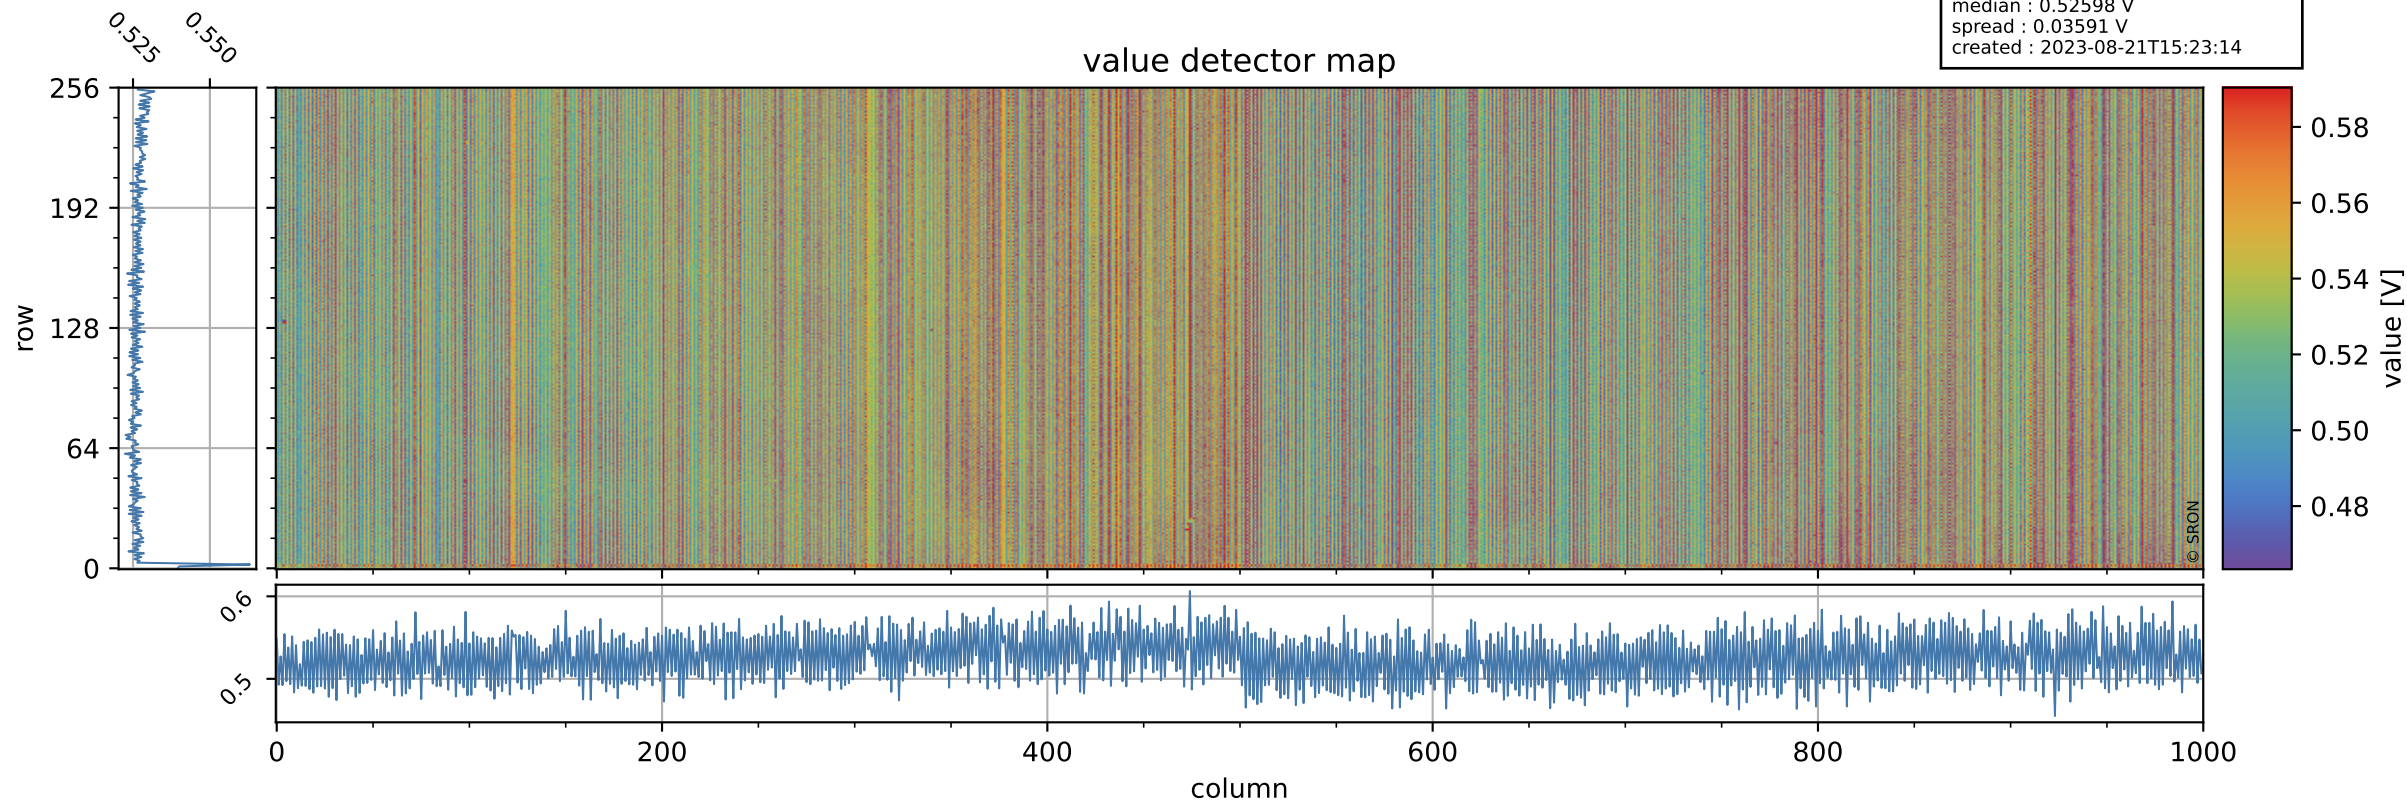

Tropomi SWIR offset (official)

orbits : 19 in [25777, 25822]
coverage : 2022-10-04 / 2022-10-07
median : 0.52598 V
spread : 0.03591 V
created : 2023-08-21T15:23:14

value detector map

Tropomi SWIR offset (official)

orbits : 19 in [25777, 25822]
coverage : 2022-10-04 / 2022-10-07
median : 28.597 μV
spread : 14.562 μV
created : 2023-08-21T15:23:14

Tropomi SWIR offset (official)

orbits : 19 in [25777, 25822]
coverage : 2022-10-04 / 2022-10-07
median : -0.037759 mV
spread : 0.39939 mV
created : 2023-08-21T15:23:15

value compared with SWIR offset CKD

Tropomi SWIR offset (official) ground-tracks of Sentinel-5P

orbits : 19 in [25777, 25822]
coverage : 2022-10-04 / 2022-10-07
created : 2023-08-21T15:23:15

Tropomi SWIR offset (official)

orbits : [2827, 25822]
coverage : 2018-04-30 / 2022-10-07
created : 2023-08-21T15:23:16

trend of detector median & temperatures