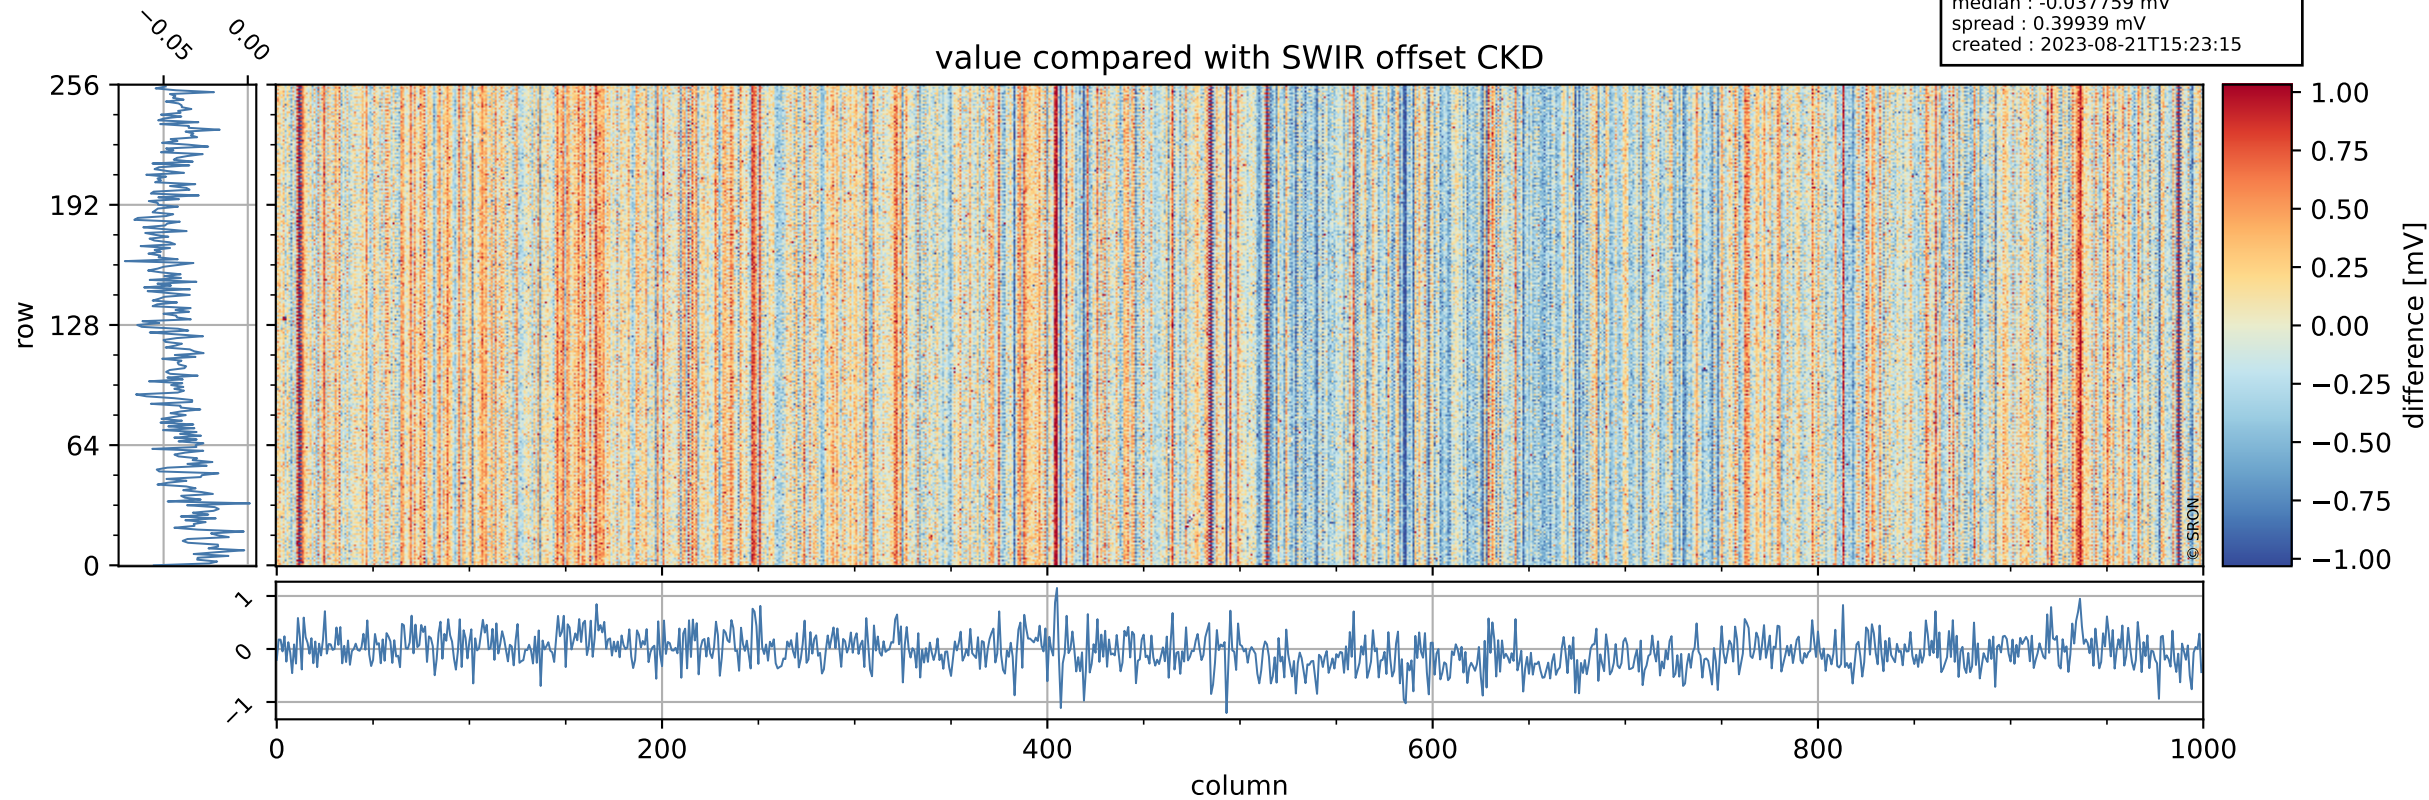

Tropomi SWIR offset (official)

orbits : 19 in [25777, 25822]
coverage : 2022-10-04 / 2022-10-07
median : 0.52598 V
spread : 0.03591 V
created : 2023-08-21T15:23:14

value detector map

Tropomi SWIR offset (official)

orbits : 19 in [25777, 25822]
coverage : 2022-10-04 / 2022-10-07
median : 28.597 μV
spread : 14.562 μV
created : 2023-08-21T15:23:14

Tropomi SWIR offset (official)

orbits : 19 in [25777, 25822]
coverage : 2022-10-04 / 2022-10-07
median : -0.037759 mV
spread : 0.39939 mV
created : 2023-08-21T15:23:15

value compared with SWIR offset CKD

Tropomi SWIR offset (official) ground-tracks of Sentinel-5P

orbits : 19 in [25777, 25822]
coverage : 2022-10-04 / 2022-10-07
created : 2023-08-21T15:23:15

Tropomi SWIR offset (official)

orbits : [2827, 25822]
coverage : 2018-04-30 / 2022-10-07
created : 2023-08-21T15:23:16

trend of detector median & temperatures