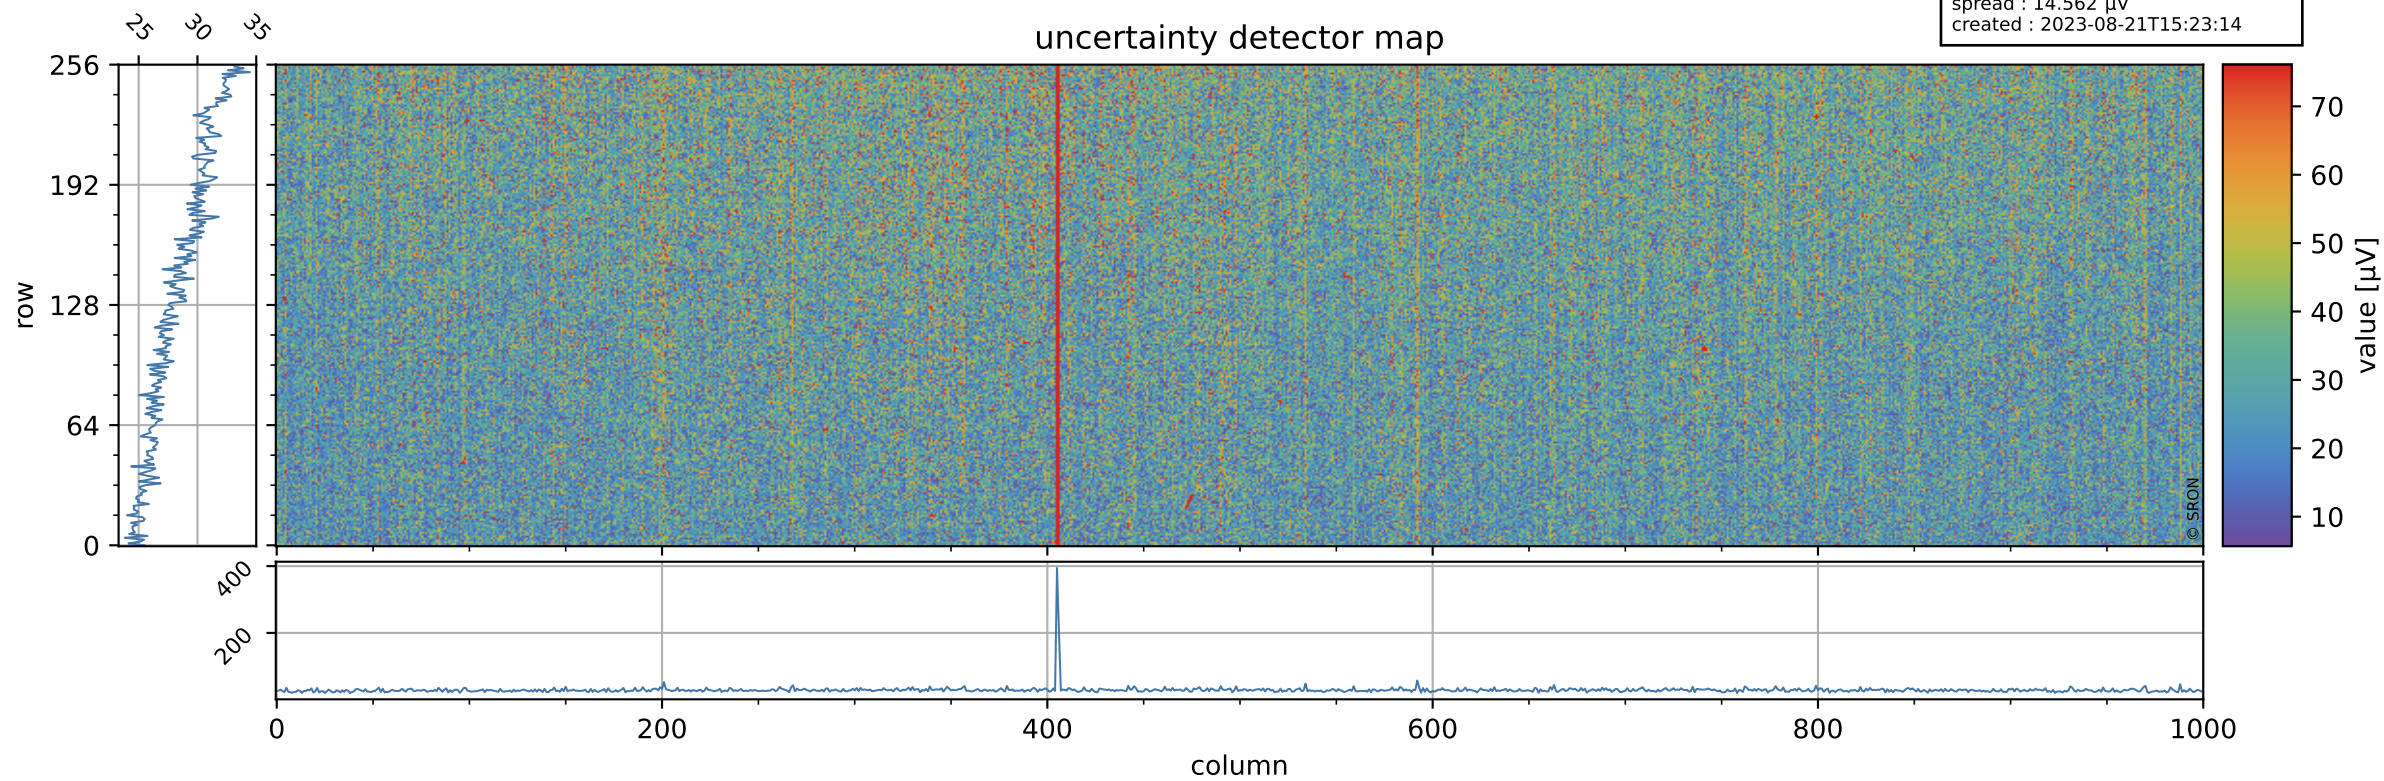

Tropomi SWIR offset (official)

orbits : 19 in [25777, 25822]
coverage : 2022-10-04 / 2022-10-07
median : 0.52598 V
spread : 0.03591 V
created : 2023-08-21T15:23:14

value detector map

Tropomi SWIR offset (official)

orbits : 19 in [25777, 25822]
coverage : 2022-10-04 / 2022-10-07
median : 28.597 μV
spread : 14.562 μV
created : 2023-08-21T15:23:14

Tropomi SWIR offset (official)

orbits : 19 in [25777, 25822]
coverage : 2022-10-04 / 2022-10-07
median : -0.037759 mV
spread : 0.39939 mV
created : 2023-08-21T15:23:15

value compared with SWIR offset CKD

Tropomi SWIR offset (official) ground-tracks of Sentinel-5P

orbits : 19 in [25777, 25822]
coverage : 2022-10-04 / 2022-10-07
created : 2023-08-21T15:23:15

Tropomi SWIR offset (official)

orbits : [2827, 25822]
coverage : 2018-04-30 / 2022-10-07
created : 2023-08-21T15:23:16

trend of detector median & temperatures