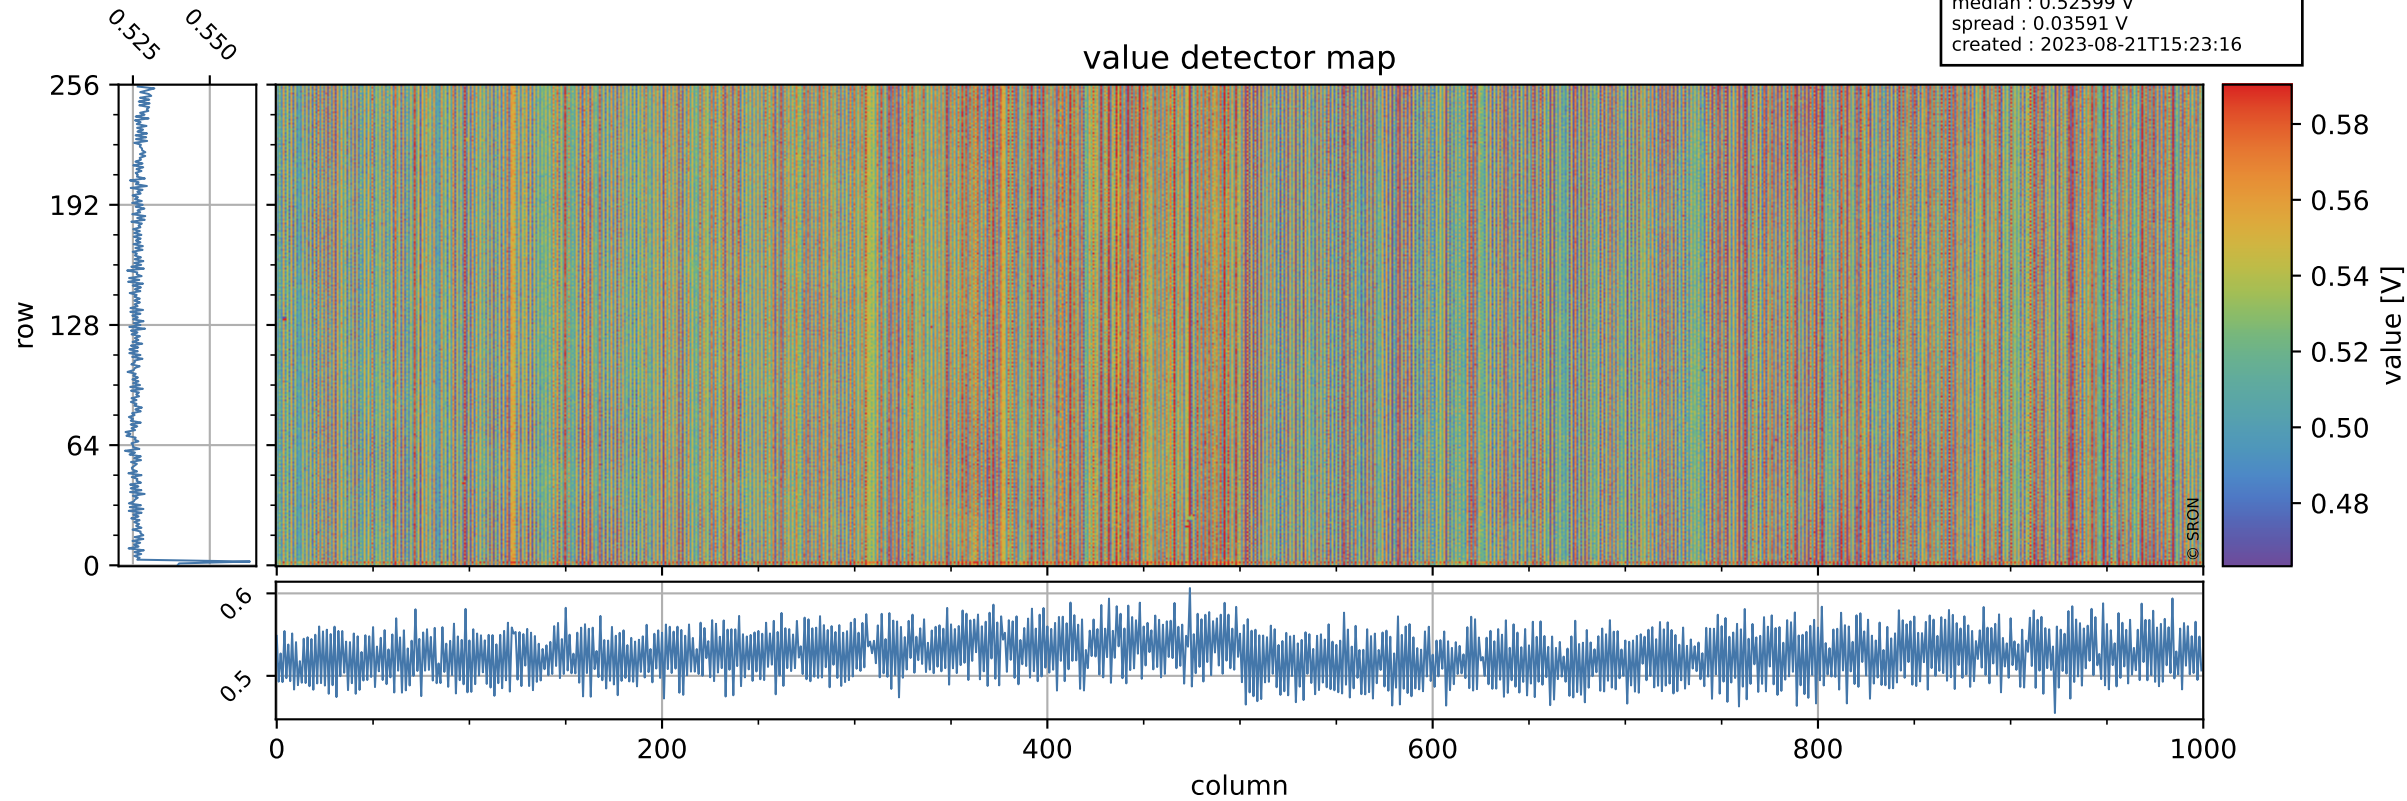

Tropomi SWIR offset (official)

orbits : 20 in [25792, 25837]
coverage : 2022-10-05 / 2022-10-08
median : 0.52599 V
spread : 0.03591 V
created : 2023-08-21T15:23:16

value detector map

Tropomi SWIR offset (official)

orbits : 20 in [25792, 25837]
coverage : 2022-10-05 / 2022-10-08
median : 27.809 μV
spread : 14.251 μV
created : 2023-08-21T15:23:17

Tropomi SWIR offset (official)

orbits : 20 in [25792, 25837]
coverage : 2022-10-05 / 2022-10-08
median : -0.021278 mV
spread : 0.39899 mV
created : 2023-08-21T15:23:17

value compared with SWIR offset CKD

Tropomi SWIR offset (official) ground-tracks of Sentinel-5P

orbits : 20 in [25792, 25837]
coverage : 2022-10-05 / 2022-10-08
created : 2023-08-21T15:23:17

Tropomi SWIR offset (official)

orbits : [2827, 25837]
coverage : 2018-04-30 / 2022-10-08
created : 2023-08-21T15:23:18

trend of detector median & temperatures