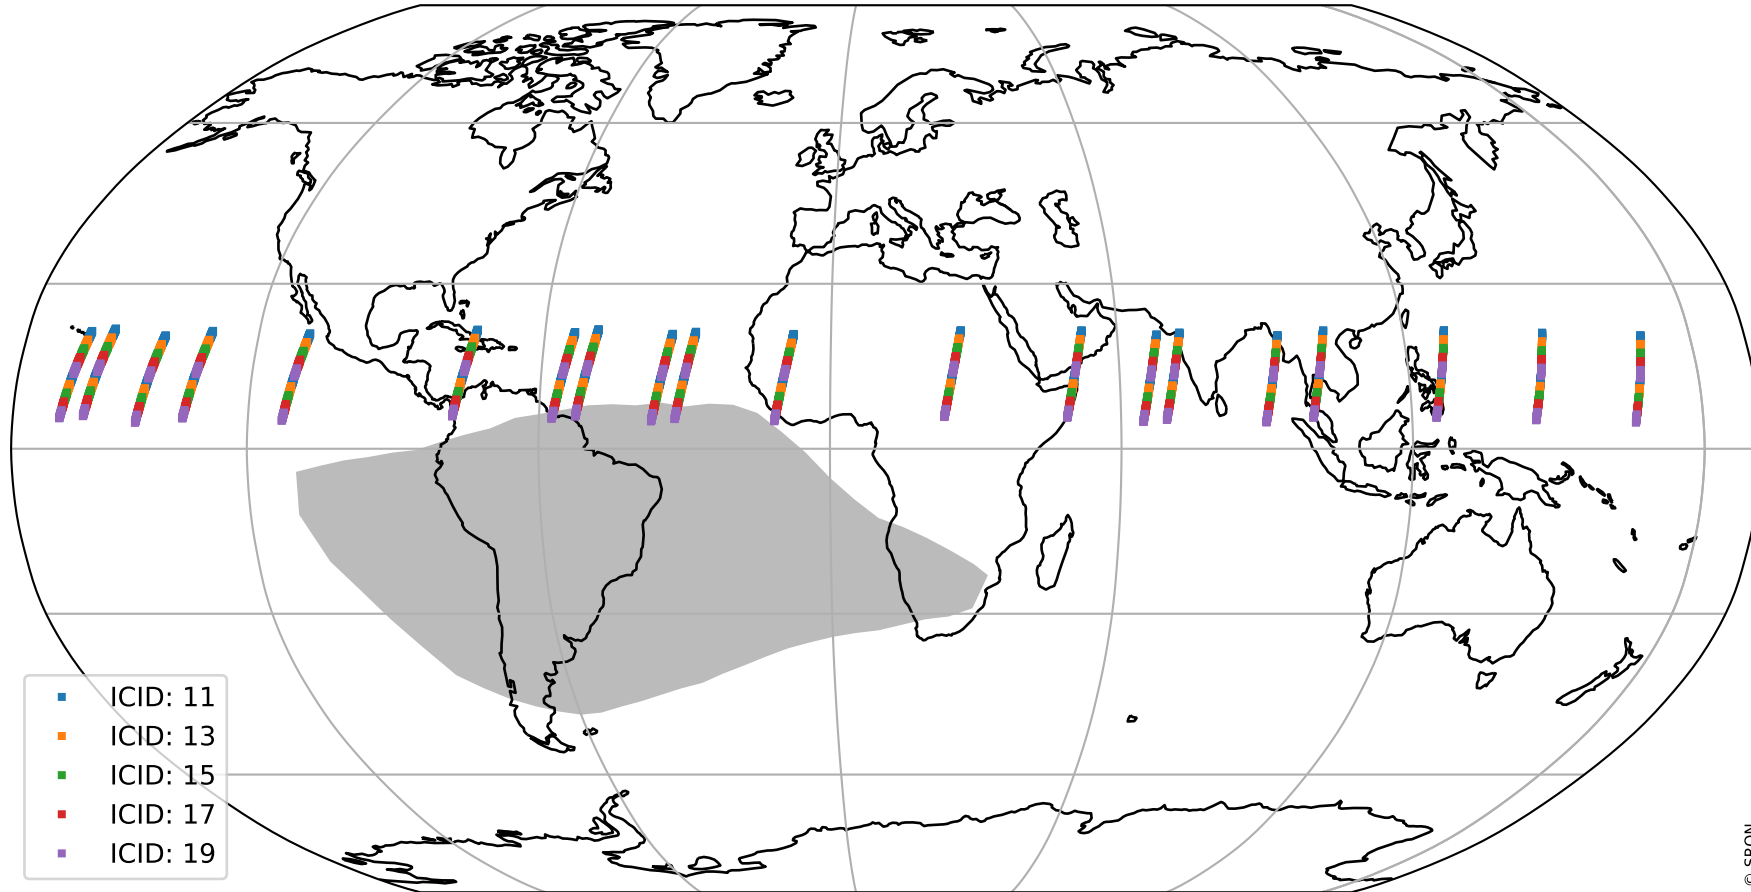

Tropomi SWIR offset (official)

orbits : 20 in [25792, 25837]
coverage : 2022-10-05 / 2022-10-08
median : 0.52599 V
spread : 0.03591 V
created : 2023-08-21T15:23:16

value detector map

Tropomi SWIR offset (official)

orbits : 20 in [25792, 25837]
coverage : 2022-10-05 / 2022-10-08
median : 27.809 μV
spread : 14.251 μV
created : 2023-08-21T15:23:17

Tropomi SWIR offset (official)

orbits : 20 in [25792, 25837]
coverage : 2022-10-05 / 2022-10-08
median : -0.021278 mV
spread : 0.39899 mV
created : 2023-08-21T15:23:17

value compared with SWIR offset CKD

Tropomi SWIR offset (official) ground-tracks of Sentinel-5P

orbits : 20 in [25792, 25837]
coverage : 2022-10-05 / 2022-10-08
created : 2023-08-21T15:23:17

Tropomi SWIR offset (official)

orbits : [2827, 25837]
coverage : 2018-04-30 / 2022-10-08
created : 2023-08-21T15:23:18

trend of detector median & temperatures