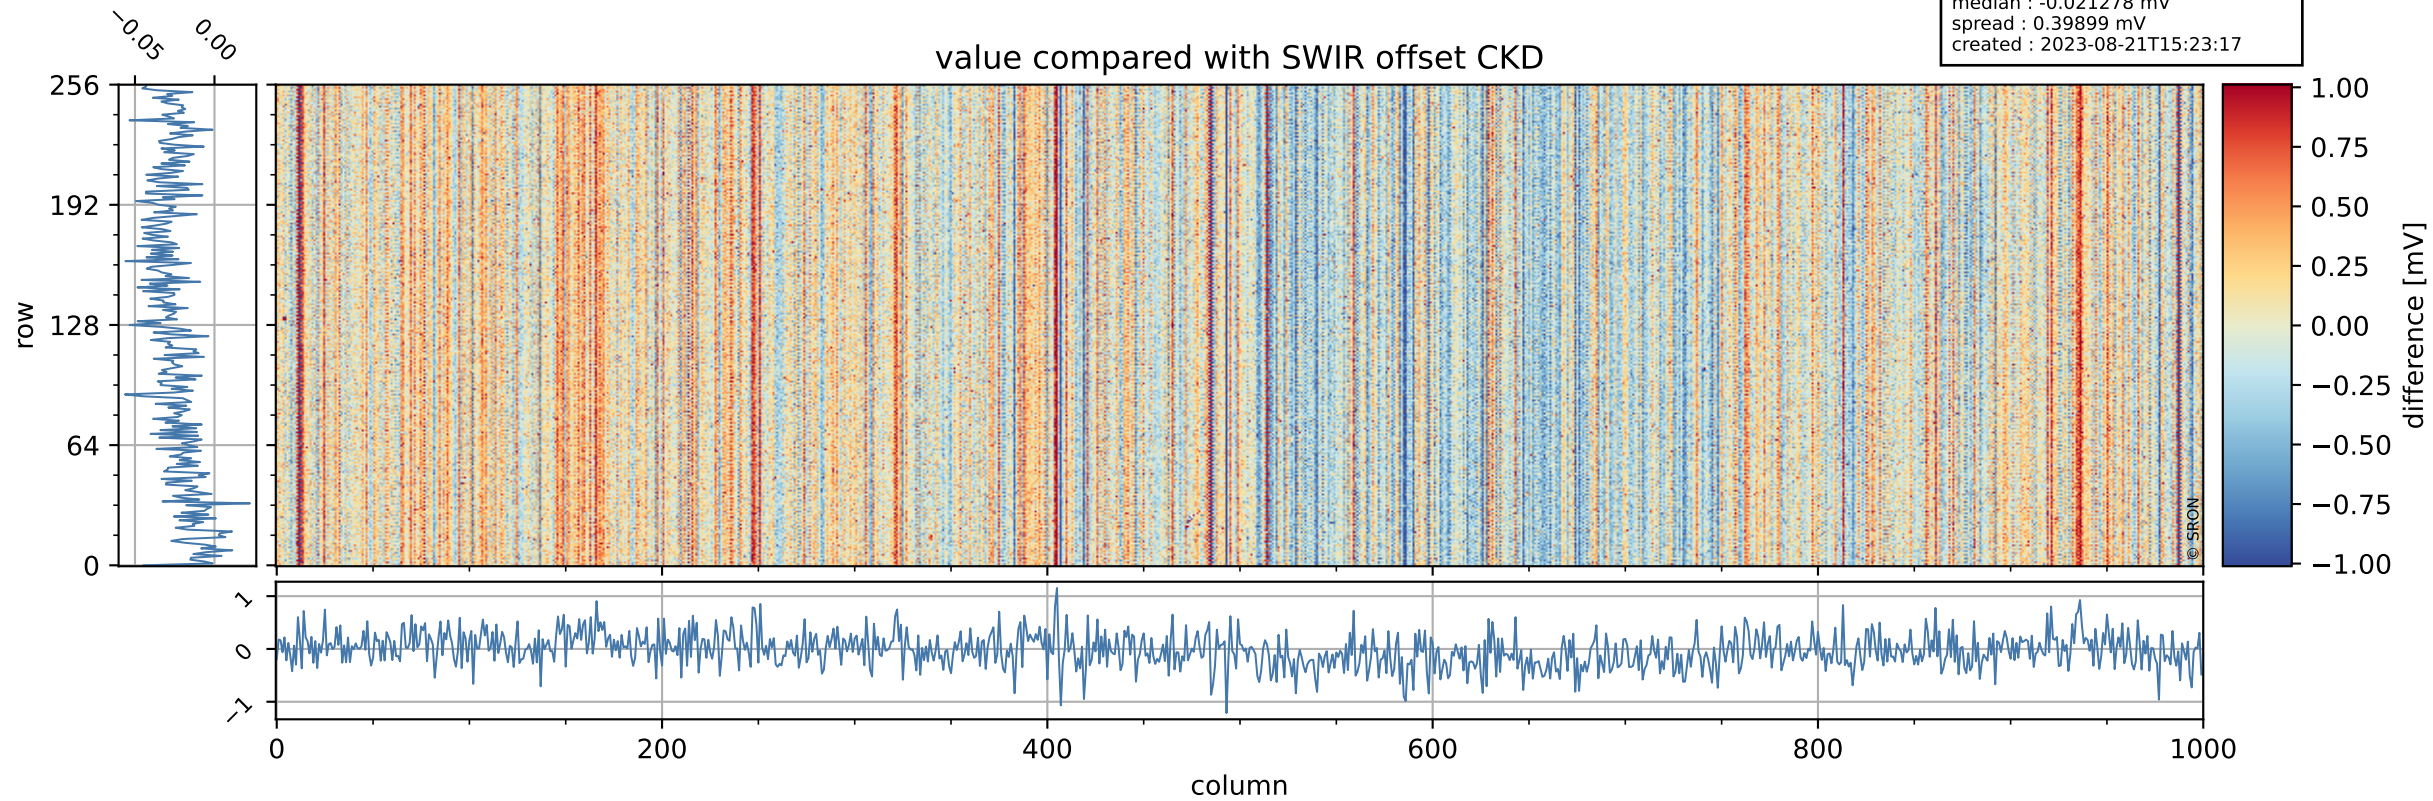

Tropomi SWIR offset (official)

orbits : 20 in [25792, 25837]
coverage : 2022-10-05 / 2022-10-08
median : 0.52599 V
spread : 0.03591 V
created : 2023-08-21T15:23:16

value detector map

Tropomi SWIR offset (official)

orbits : 20 in [25792, 25837]
coverage : 2022-10-05 / 2022-10-08
median : 27.809 μV
spread : 14.251 μV
created : 2023-08-21T15:23:17

Tropomi SWIR offset (official)

orbits : 20 in [25792, 25837]
coverage : 2022-10-05 / 2022-10-08
median : -0.021278 mV
spread : 0.39899 mV
created : 2023-08-21T15:23:17

value compared with SWIR offset CKD

Tropomi SWIR offset (official) ground-tracks of Sentinel-5P

orbits : 20 in [25792, 25837]
coverage : 2022-10-05 / 2022-10-08
created : 2023-08-21T15:23:17

Tropomi SWIR offset (official)

orbits : [2827, 25837]
coverage : 2018-04-30 / 2022-10-08
created : 2023-08-21T15:23:18

trend of detector median & temperatures