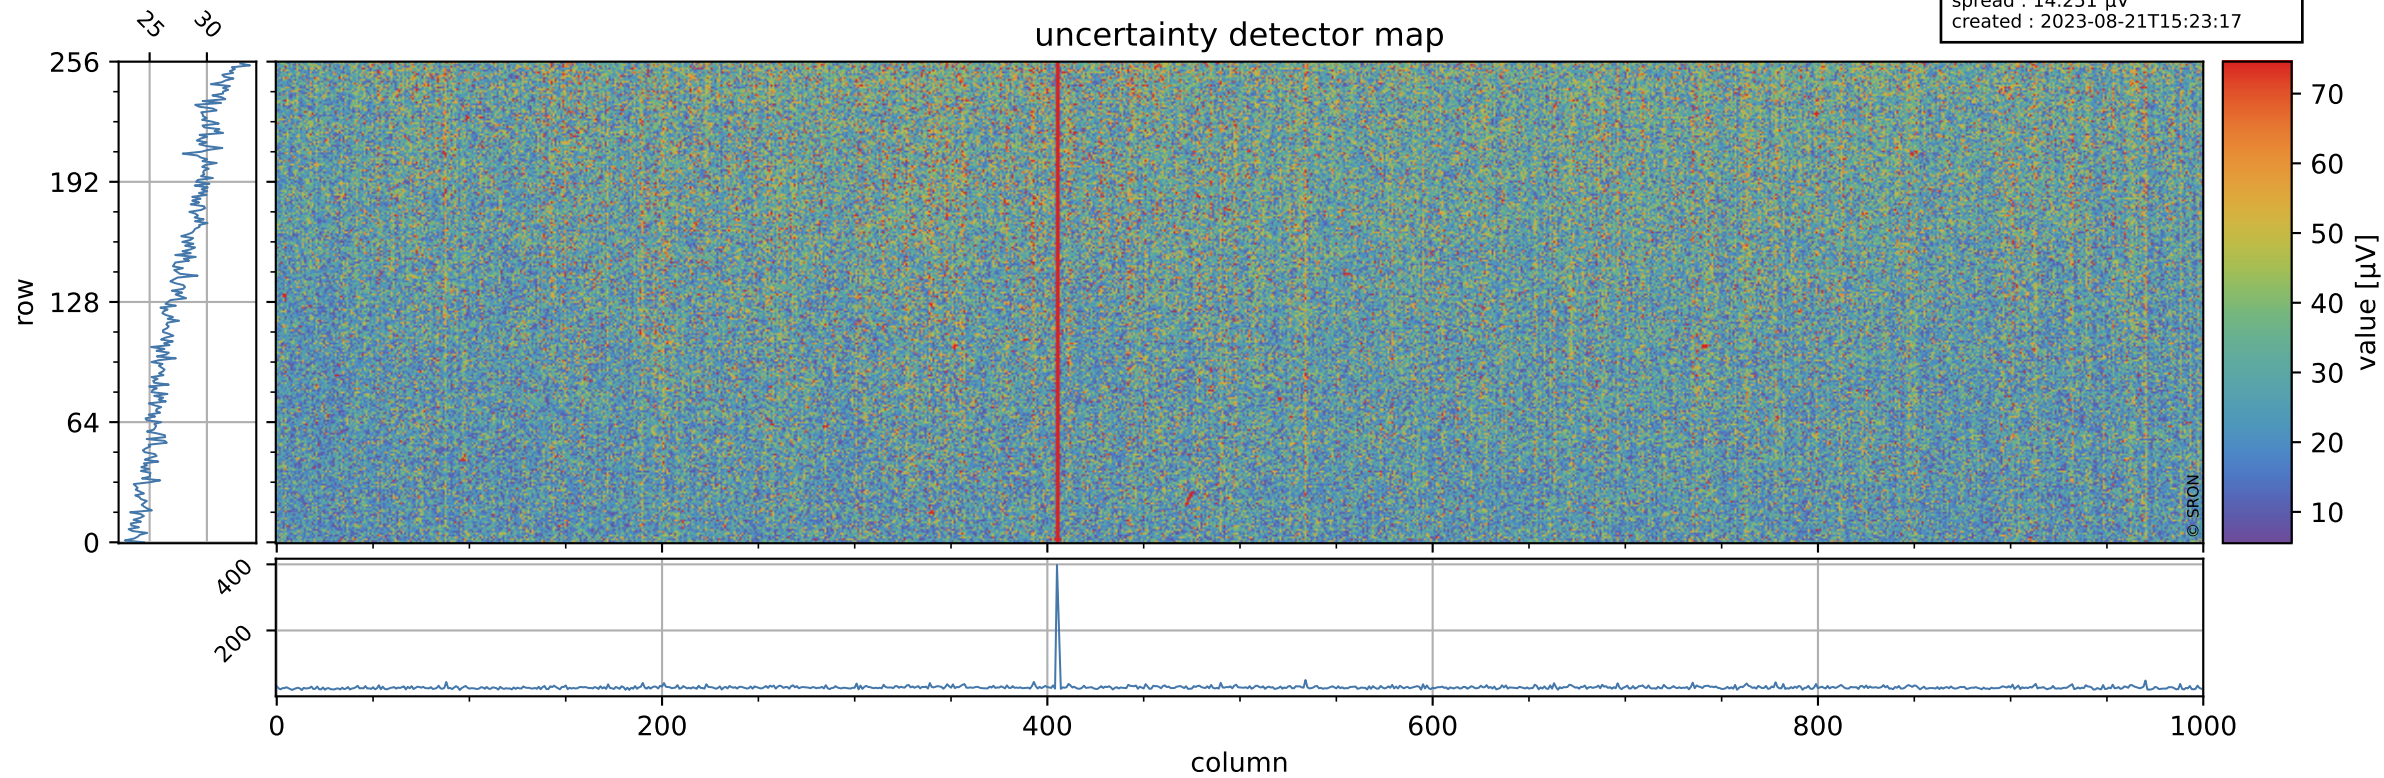

Tropomi SWIR offset (official)

orbits : 20 in [25792, 25837]
coverage : 2022-10-05 / 2022-10-08
median : 0.52599 V
spread : 0.03591 V
created : 2023-08-21T15:23:16

value detector map

Tropomi SWIR offset (official)

orbits : 20 in [25792, 25837]
coverage : 2022-10-05 / 2022-10-08
median : 27.809 μV
spread : 14.251 μV
created : 2023-08-21T15:23:17

Tropomi SWIR offset (official)

orbits : 20 in [25792, 25837]
coverage : 2022-10-05 / 2022-10-08
median : -0.021278 mV
spread : 0.39899 mV
created : 2023-08-21T15:23:17

value compared with SWIR offset CKD

Tropomi SWIR offset (official) ground-tracks of Sentinel-5P

orbits : 20 in [25792, 25837]
coverage : 2022-10-05 / 2022-10-08
created : 2023-08-21T15:23:17

Tropomi SWIR offset (official)

orbits : [2827, 25837]
coverage : 2018-04-30 / 2022-10-08
created : 2023-08-21T15:23:18

trend of detector median & temperatures