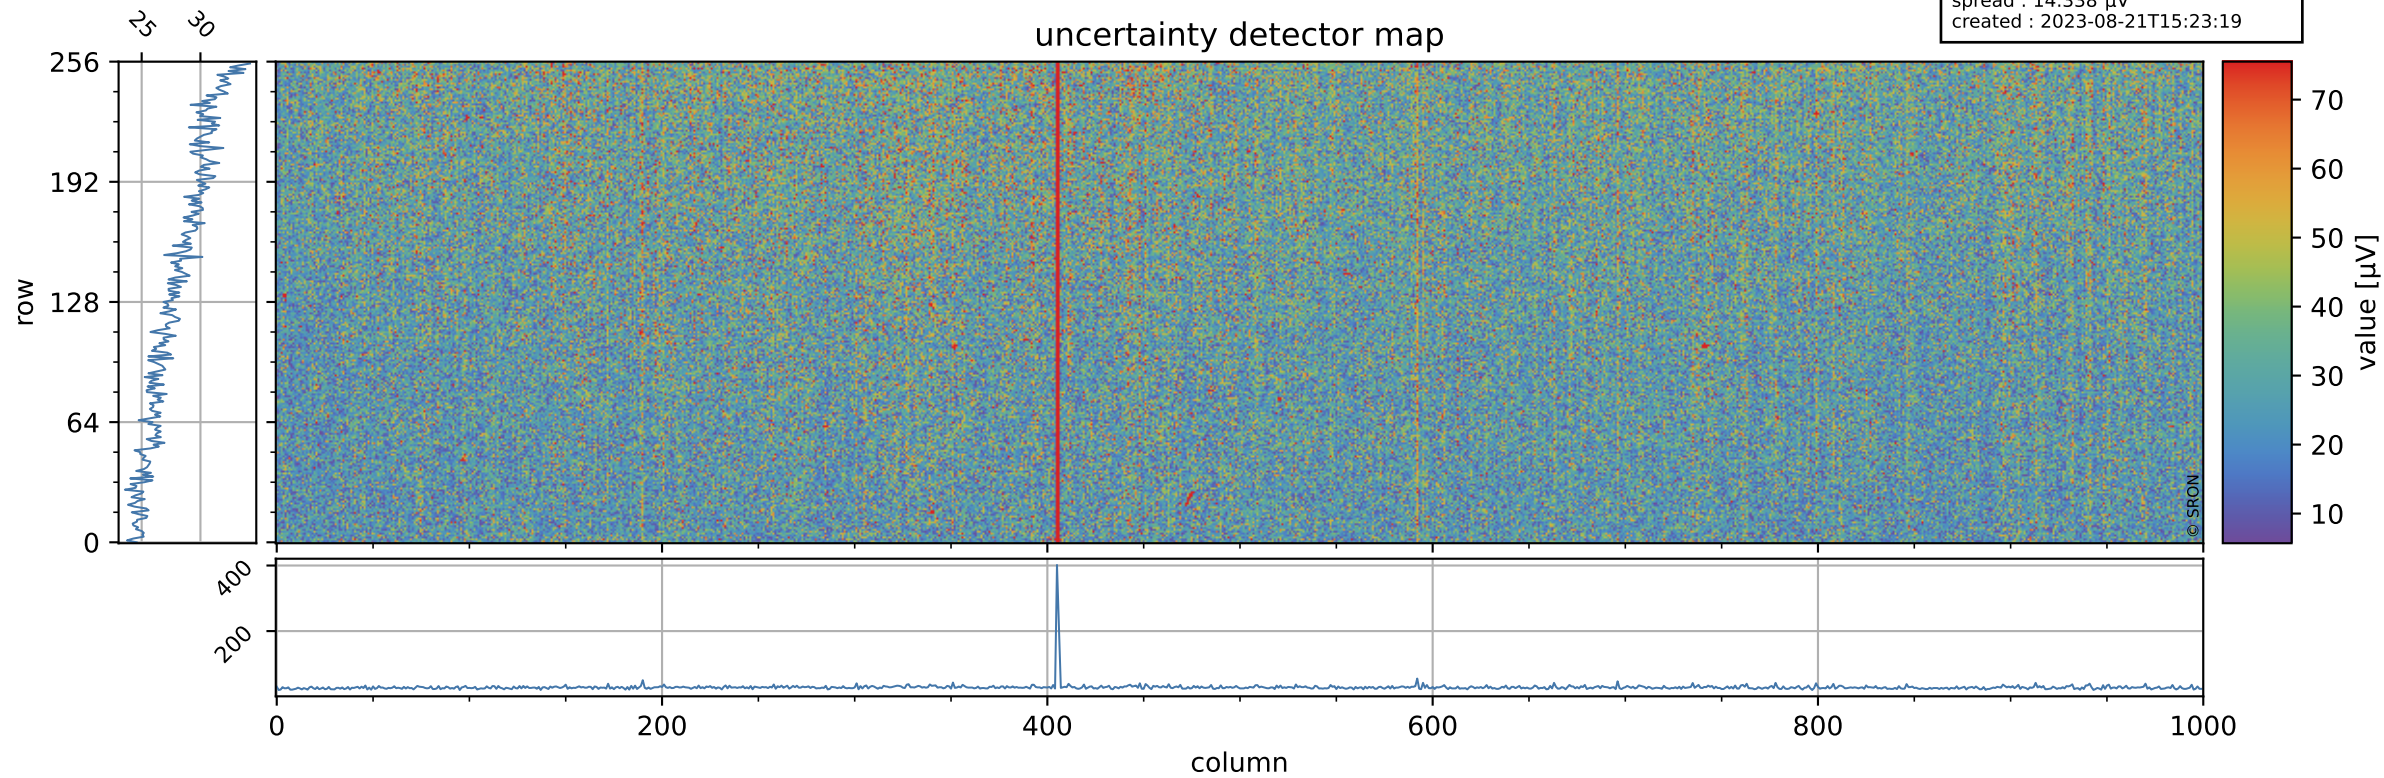

Tropomi SWIR offset (official)

orbits : 18 in [25807, 25852]
coverage : 2022-10-06 / 2022-10-09
median : 0.526 V
spread : 0.035911 V
created : 2023-08-21T15:23:19

value detector map

Tropomi SWIR offset (official)

orbits : 18 in [25807, 25852]
coverage : 2022-10-06 / 2022-10-09
median : 28.225 μV
spread : 14.338 μV
created : 2023-08-21T15:23:19

Tropomi SWIR offset (official)

orbits : 18 in [25807, 25852]
coverage : 2022-10-06 / 2022-10-09
median : -0.016789 mV
spread : 0.40124 mV
created : 2023-08-21T15:23:19

value compared with SWIR offset CKD

Tropomi SWIR offset (official) ground-tracks of Sentinel-5P

orbits : 18 in [25807, 25852]
coverage : 2022-10-06 / 2022-10-09
created : 2023-08-21T15:23:20

Tropomi SWIR offset (official)

orbits : [2827, 25852]
coverage : 2018-04-30 / 2022-10-09
created : 2023-08-21T15:23:20

trend of detector median & temperatures