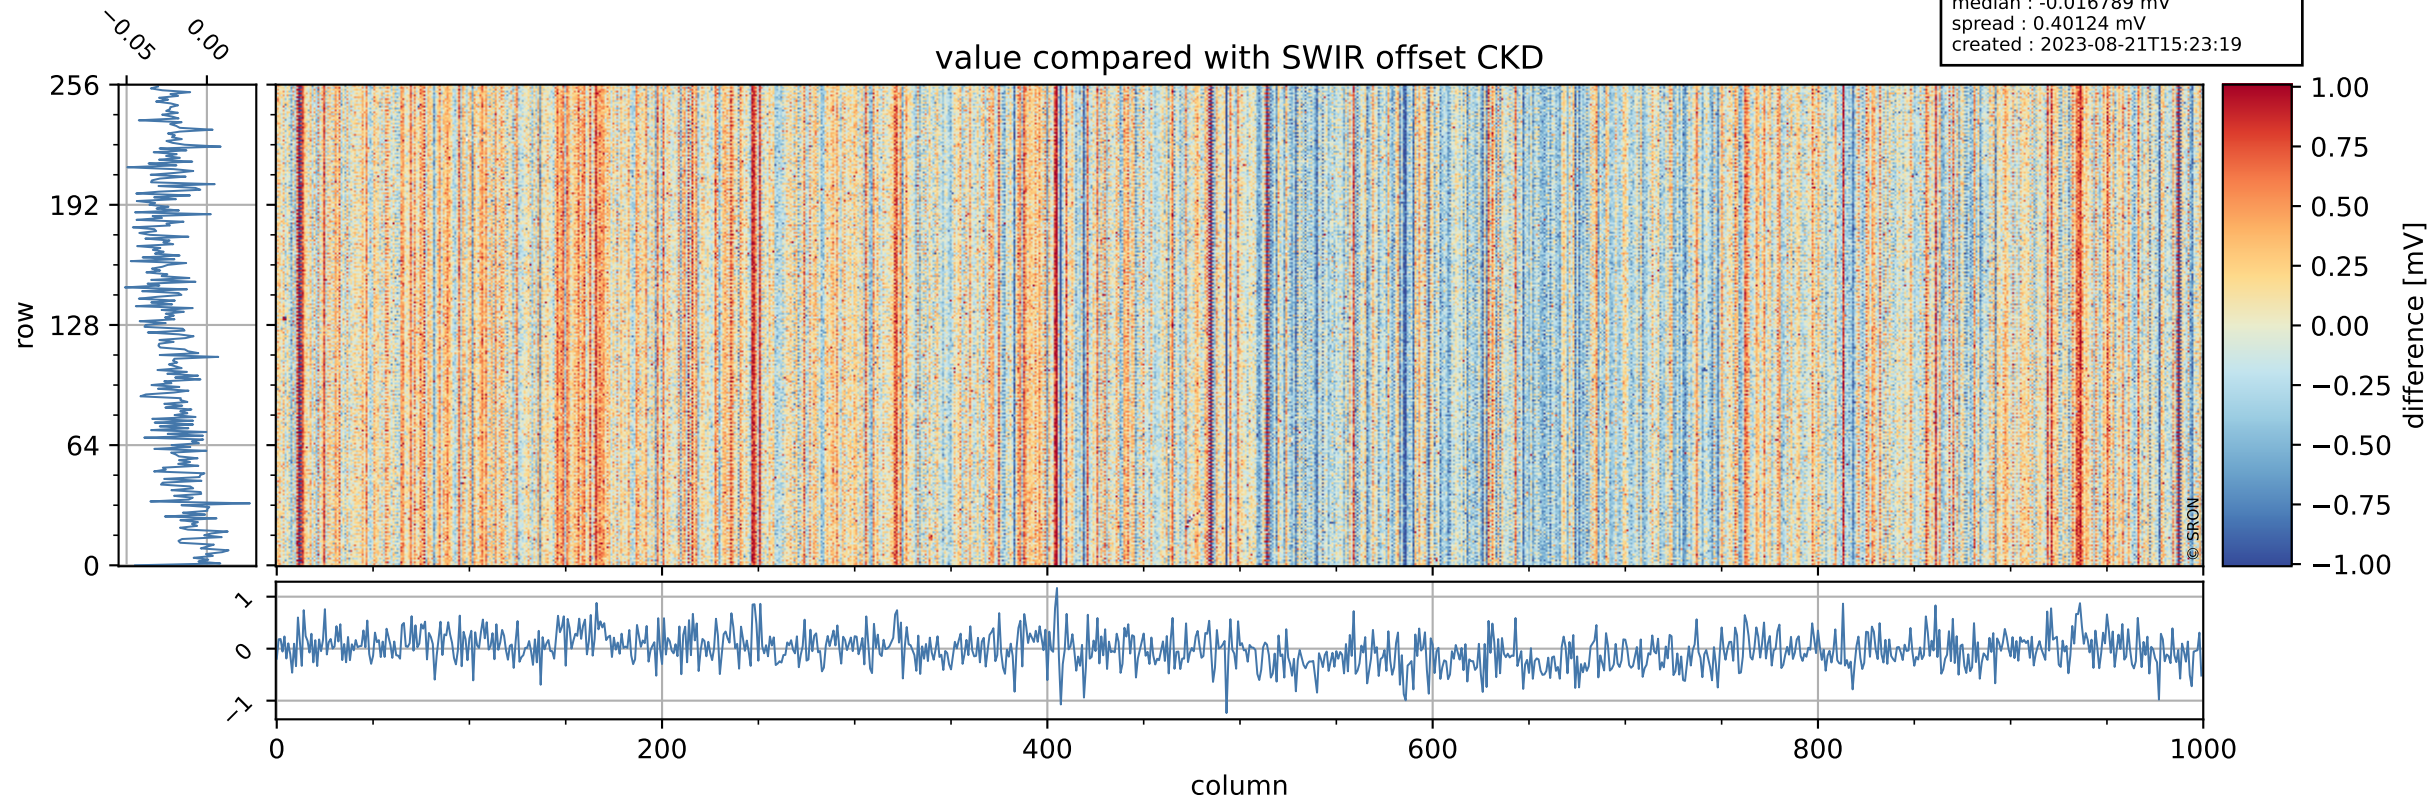

Tropomi SWIR offset (official)

orbits : 18 in [25807, 25852]
coverage : 2022-10-06 / 2022-10-09
median : 0.526 V
spread : 0.035911 V
created : 2023-08-21T15:23:19

value detector map

Tropomi SWIR offset (official)

orbits : 18 in [25807, 25852]
coverage : 2022-10-06 / 2022-10-09
median : 28.225 μV
spread : 14.338 μV
created : 2023-08-21T15:23:19

Tropomi SWIR offset (official)

orbits : 18 in [25807, 25852]
coverage : 2022-10-06 / 2022-10-09
median : -0.016789 mV
spread : 0.40124 mV
created : 2023-08-21T15:23:19

value compared with SWIR offset CKD

Tropomi SWIR offset (official) ground-tracks of Sentinel-5P

orbits : 18 in [25807, 25852]
coverage : 2022-10-06 / 2022-10-09
created : 2023-08-21T15:23:20

Tropomi SWIR offset (official)

orbits : [2827, 25852]
coverage : 2018-04-30 / 2022-10-09
created : 2023-08-21T15:23:20

trend of detector median & temperatures