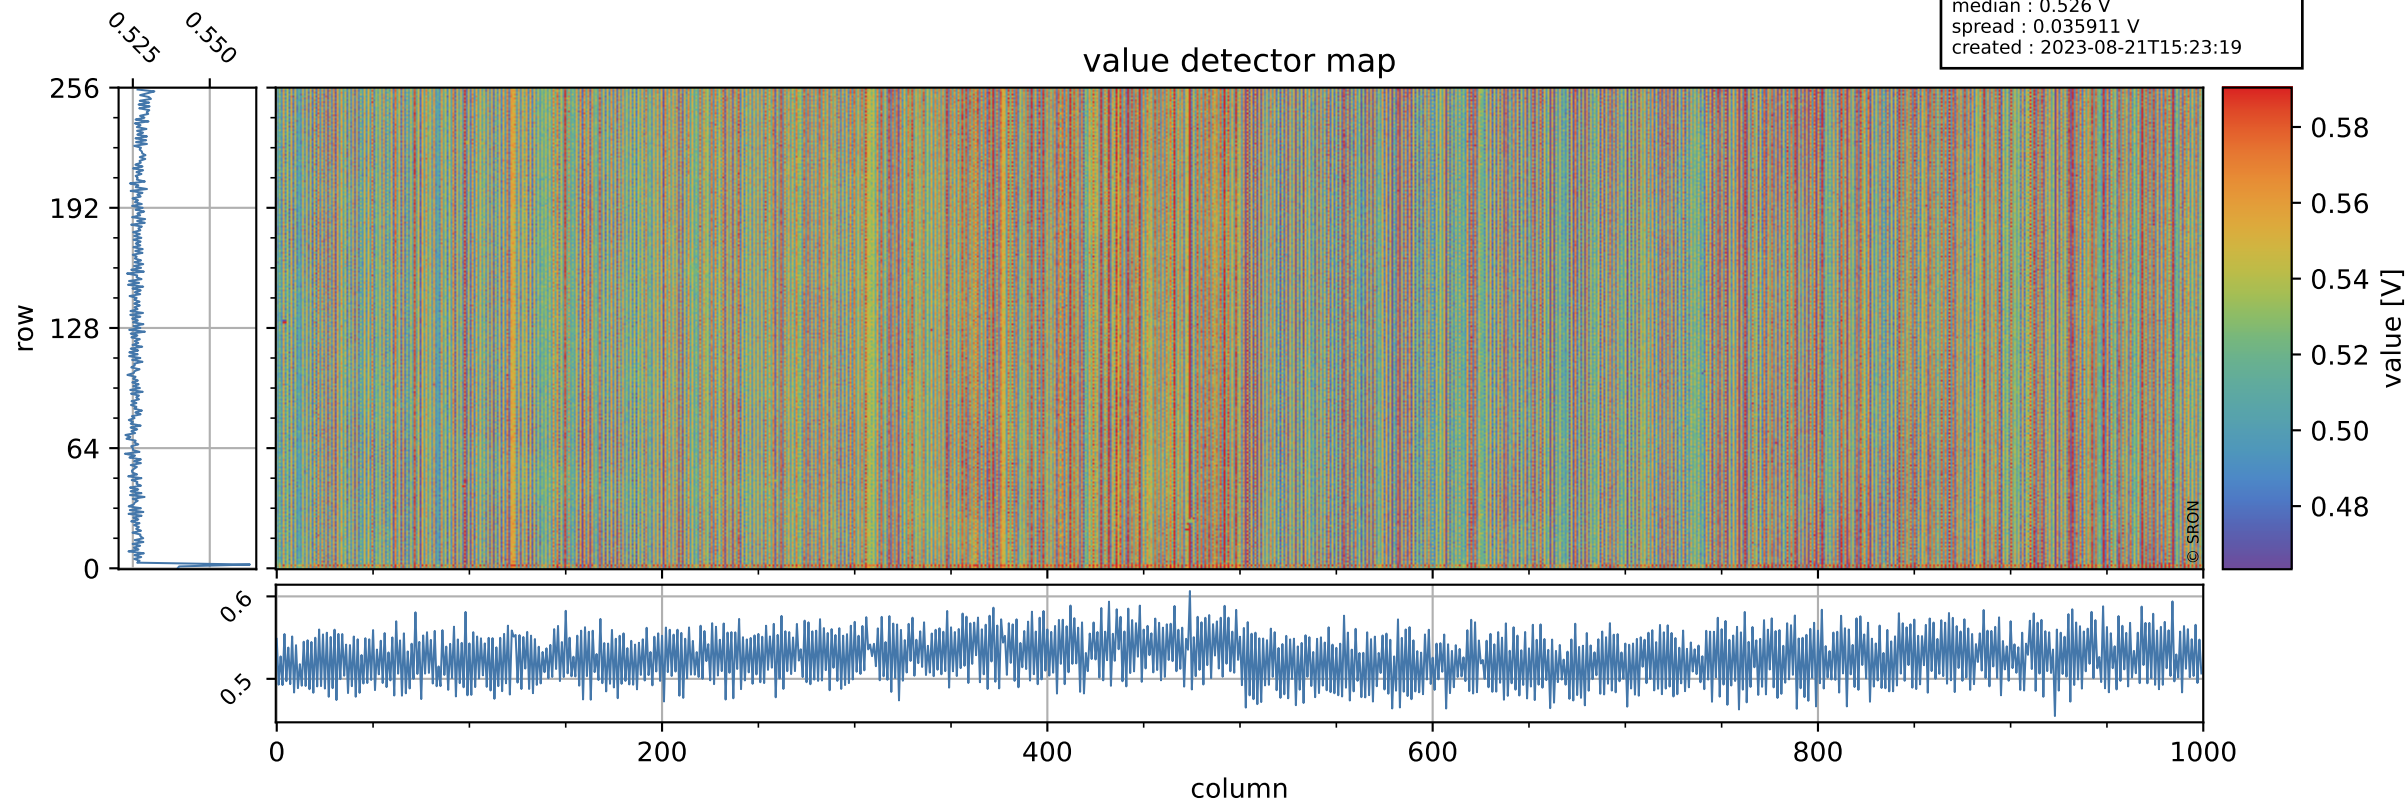

Tropomi SWIR offset (official)

orbits : 18 in [25807, 25852]
coverage : 2022-10-06 / 2022-10-09
median : 0.526 V
spread : 0.035911 V
created : 2023-08-21T15:23:19

value detector map

Tropomi SWIR offset (official)

orbits : 18 in [25807, 25852]
coverage : 2022-10-06 / 2022-10-09
median : 28.225 μV
spread : 14.338 μV
created : 2023-08-21T15:23:19

Tropomi SWIR offset (official)

orbits : 18 in [25807, 25852]
coverage : 2022-10-06 / 2022-10-09
median : -0.016789 mV
spread : 0.40124 mV
created : 2023-08-21T15:23:19

value compared with SWIR offset CKD

Tropomi SWIR offset (official) ground-tracks of Sentinel-5P

orbits : 18 in [25807, 25852]
coverage : 2022-10-06 / 2022-10-09
created : 2023-08-21T15:23:20

Tropomi SWIR offset (official)

orbits : [2827, 25852]
coverage : 2018-04-30 / 2022-10-09
created : 2023-08-21T15:23:20

trend of detector median & temperatures