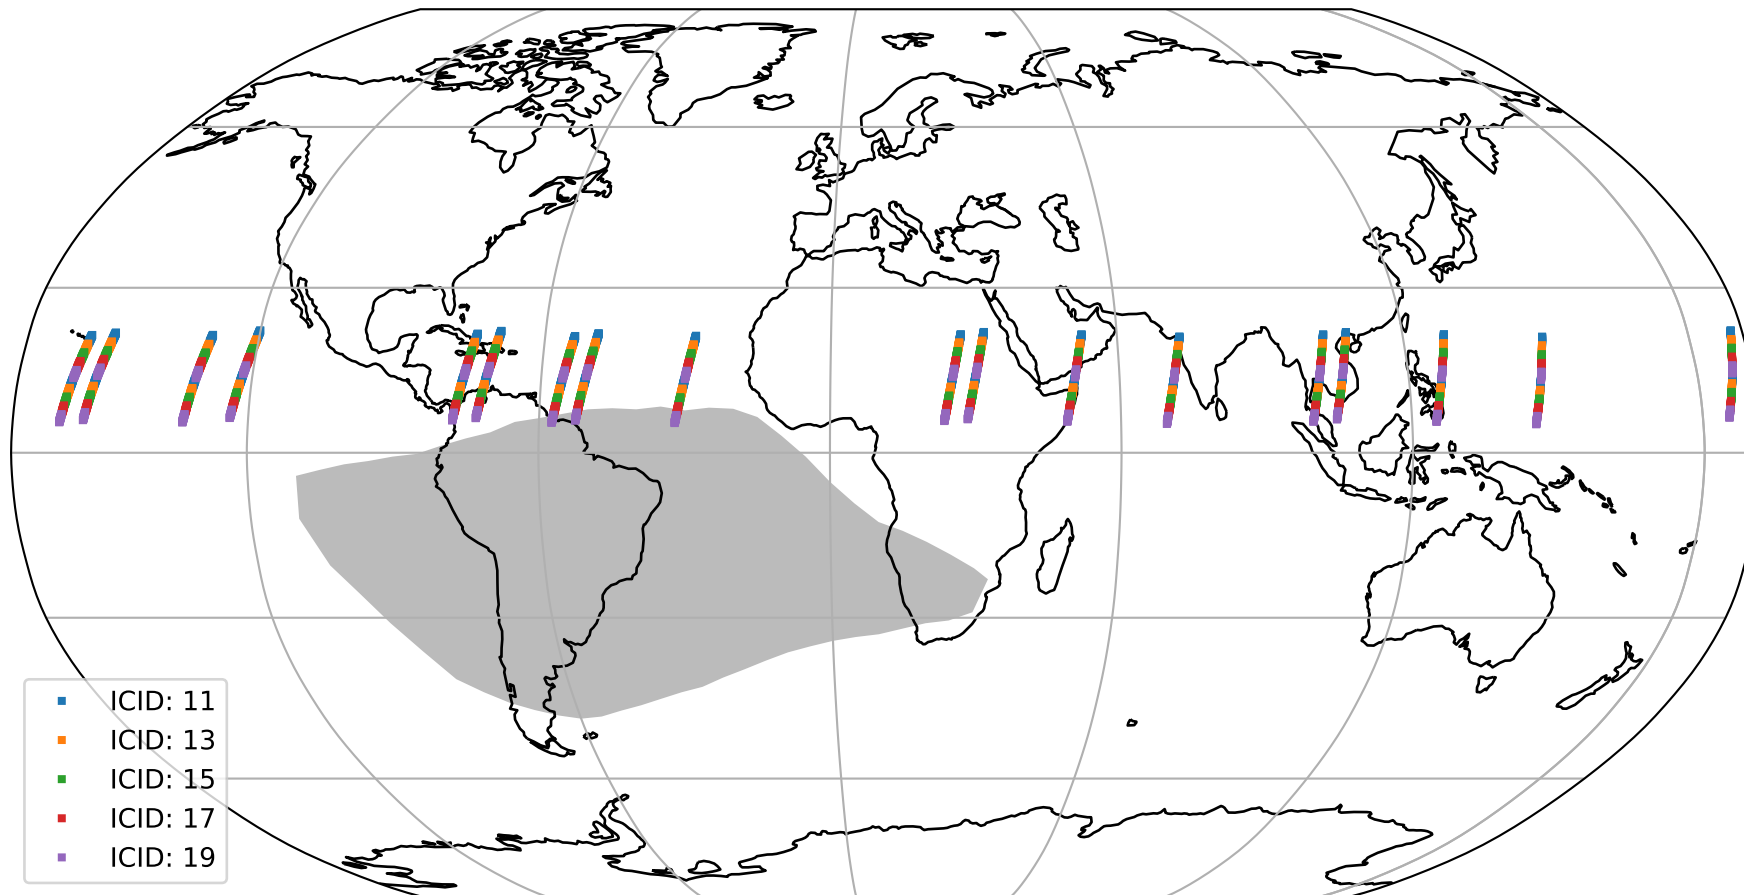

Tropomi SWIR offset (official)

orbits : 18 in [25807, 25852]
coverage : 2022-10-06 / 2022-10-09
median : 0.526 V
spread : 0.035911 V
created : 2023-08-21T15:23:19

value detector map

Tropomi SWIR offset (official)

orbits : 18 in [25807, 25852]
coverage : 2022-10-06 / 2022-10-09
median : 28.225 μV
spread : 14.338 μV
created : 2023-08-21T15:23:19

Tropomi SWIR offset (official)

orbits : 18 in [25807, 25852]
coverage : 2022-10-06 / 2022-10-09
median : -0.016789 mV
spread : 0.40124 mV
created : 2023-08-21T15:23:19

value compared with SWIR offset CKD

Tropomi SWIR offset (official) ground-tracks of Sentinel-5P

orbits : 18 in [25807, 25852]
coverage : 2022-10-06 / 2022-10-09
created : 2023-08-21T15:23:20

Tropomi SWIR offset (official)

orbits : [2827, 25852]
coverage : 2018-04-30 / 2022-10-09
created : 2023-08-21T15:23:20

trend of detector median & temperatures