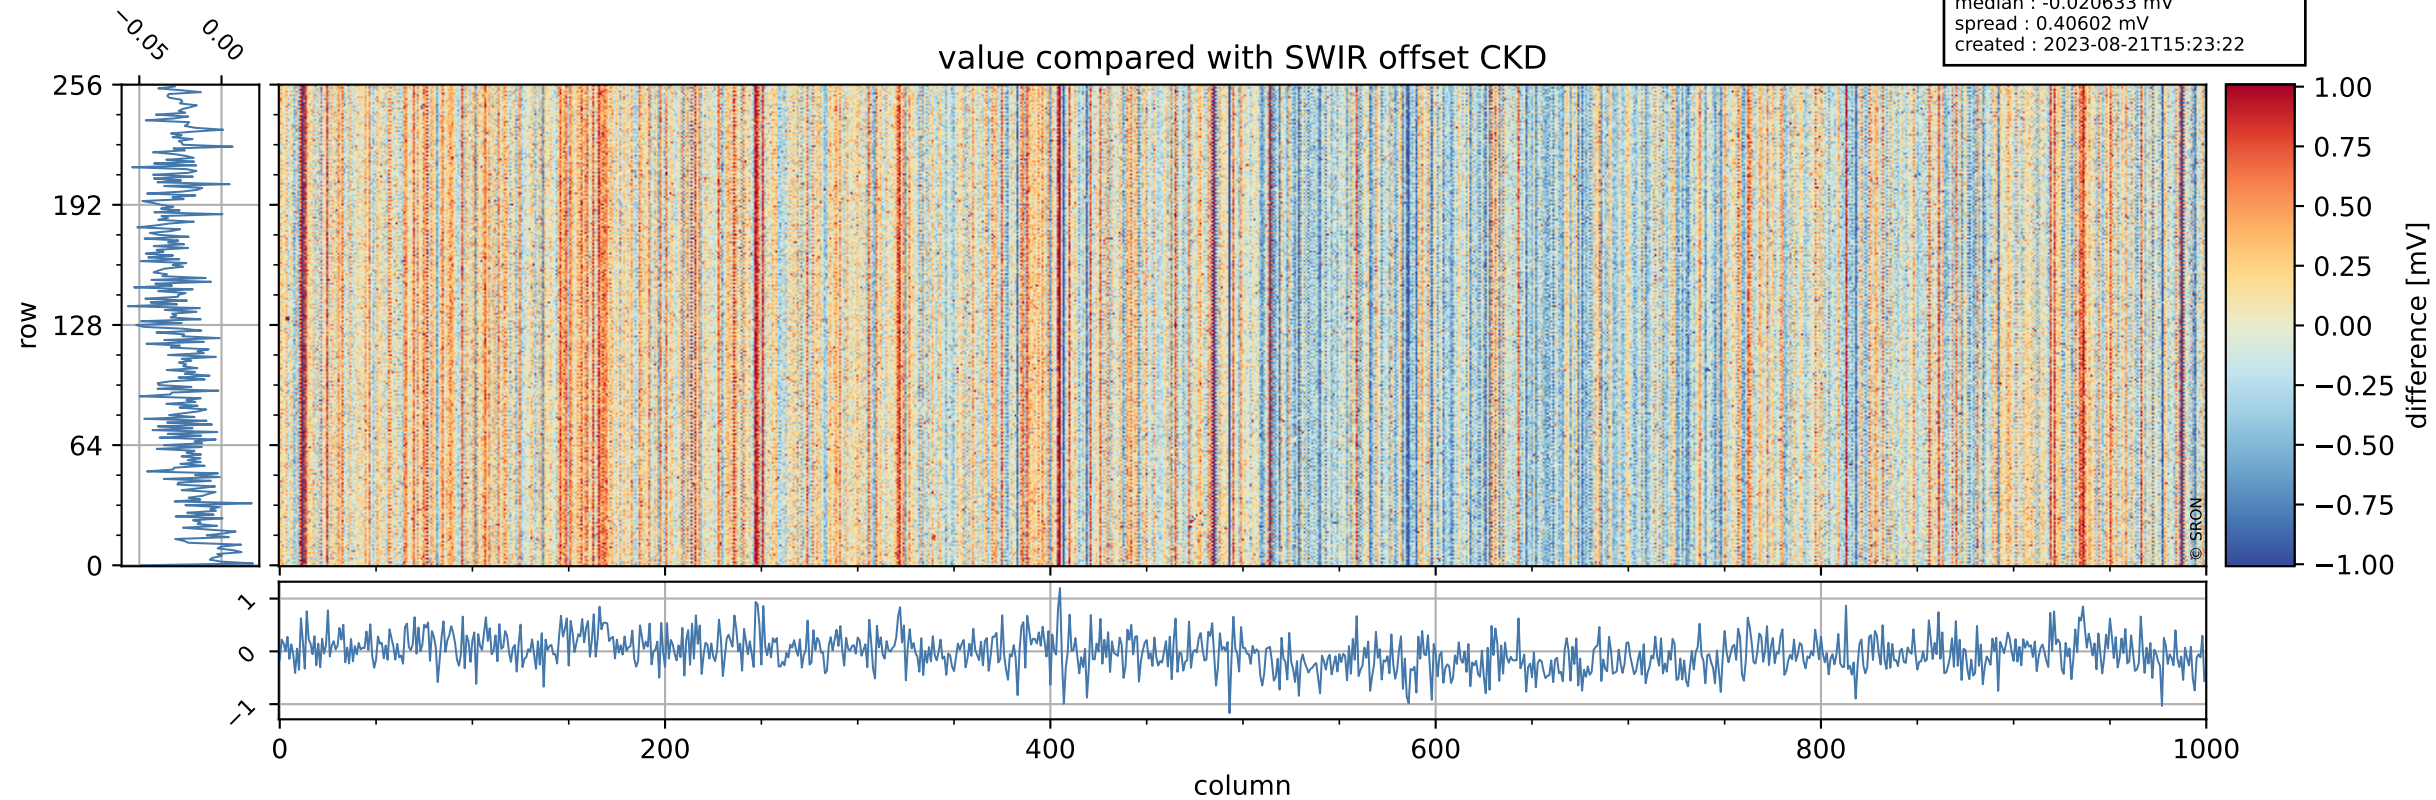

Tropomi SWIR offset (official)

orbits : 20 in [25822, 25867]
coverage : 2022-10-07 / 2022-10-10
median : 0.52599 V
spread : 0.035913 V
created : 2023-08-21T15:23:21

value detector map

Tropomi SWIR offset (official)

orbits : 20 in [25822, 25867]
coverage : 2022-10-07 / 2022-10-10
median : 27.447 μV
spread : 14.05 μV
created : 2023-08-21T15:23:21

Tropomi SWIR offset (official)

orbits : 20 in [25822, 25867]
coverage : 2022-10-07 / 2022-10-10
median : -0.020633 mV
spread : 0.40602 mV
created : 2023-08-21T15:23:22

value compared with SWIR offset CKD

Tropomi SWIR offset (official) ground-tracks of Sentinel-5P

orbits : 20 in [25822, 25867]
coverage : 2022-10-07 / 2022-10-10
created : 2023-08-21T15:23:22

Tropomi SWIR offset (official)

orbits : [2827, 25867]
coverage : 2018-04-30 / 2022-10-10
created : 2023-08-21T15:23:22

trend of detector median & temperatures