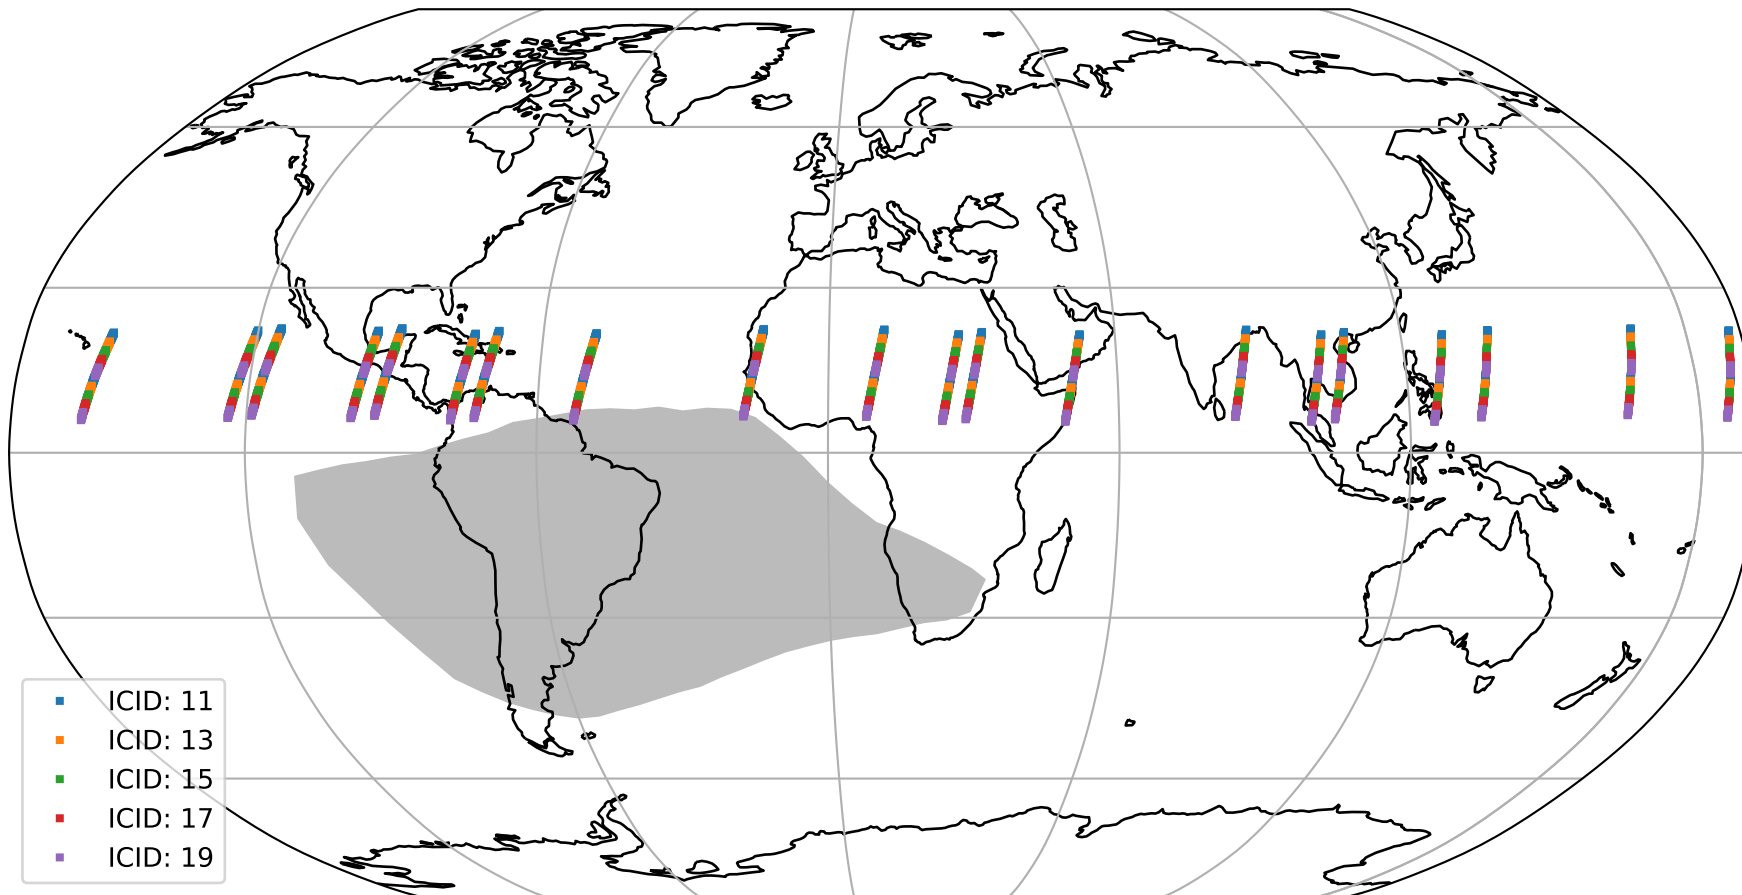

Tropomi SWIR offset (official)

orbits : 20 in [25822, 25867]
coverage : 2022-10-07 / 2022-10-10
median : 0.52599 V
spread : 0.035913 V
created : 2023-08-21T15:23:21

value detector map

Tropomi SWIR offset (official)

orbits : 20 in [25822, 25867]
coverage : 2022-10-07 / 2022-10-10
median : 27.447 μV
spread : 14.05 μV
created : 2023-08-21T15:23:21

Tropomi SWIR offset (official)

orbits : 20 in [25822, 25867]
coverage : 2022-10-07 / 2022-10-10
median : -0.020633 mV
spread : 0.40602 mV
created : 2023-08-21T15:23:22

value compared with SWIR offset CKD

Tropomi SWIR offset (official) ground-tracks of Sentinel-5P

orbits : 20 in [25822, 25867]
coverage : 2022-10-07 / 2022-10-10
created : 2023-08-21T15:23:22

Tropomi SWIR offset (official)

orbits : [2827, 25867]
coverage : 2018-04-30 / 2022-10-10
created : 2023-08-21T15:23:22

trend of detector median & temperatures