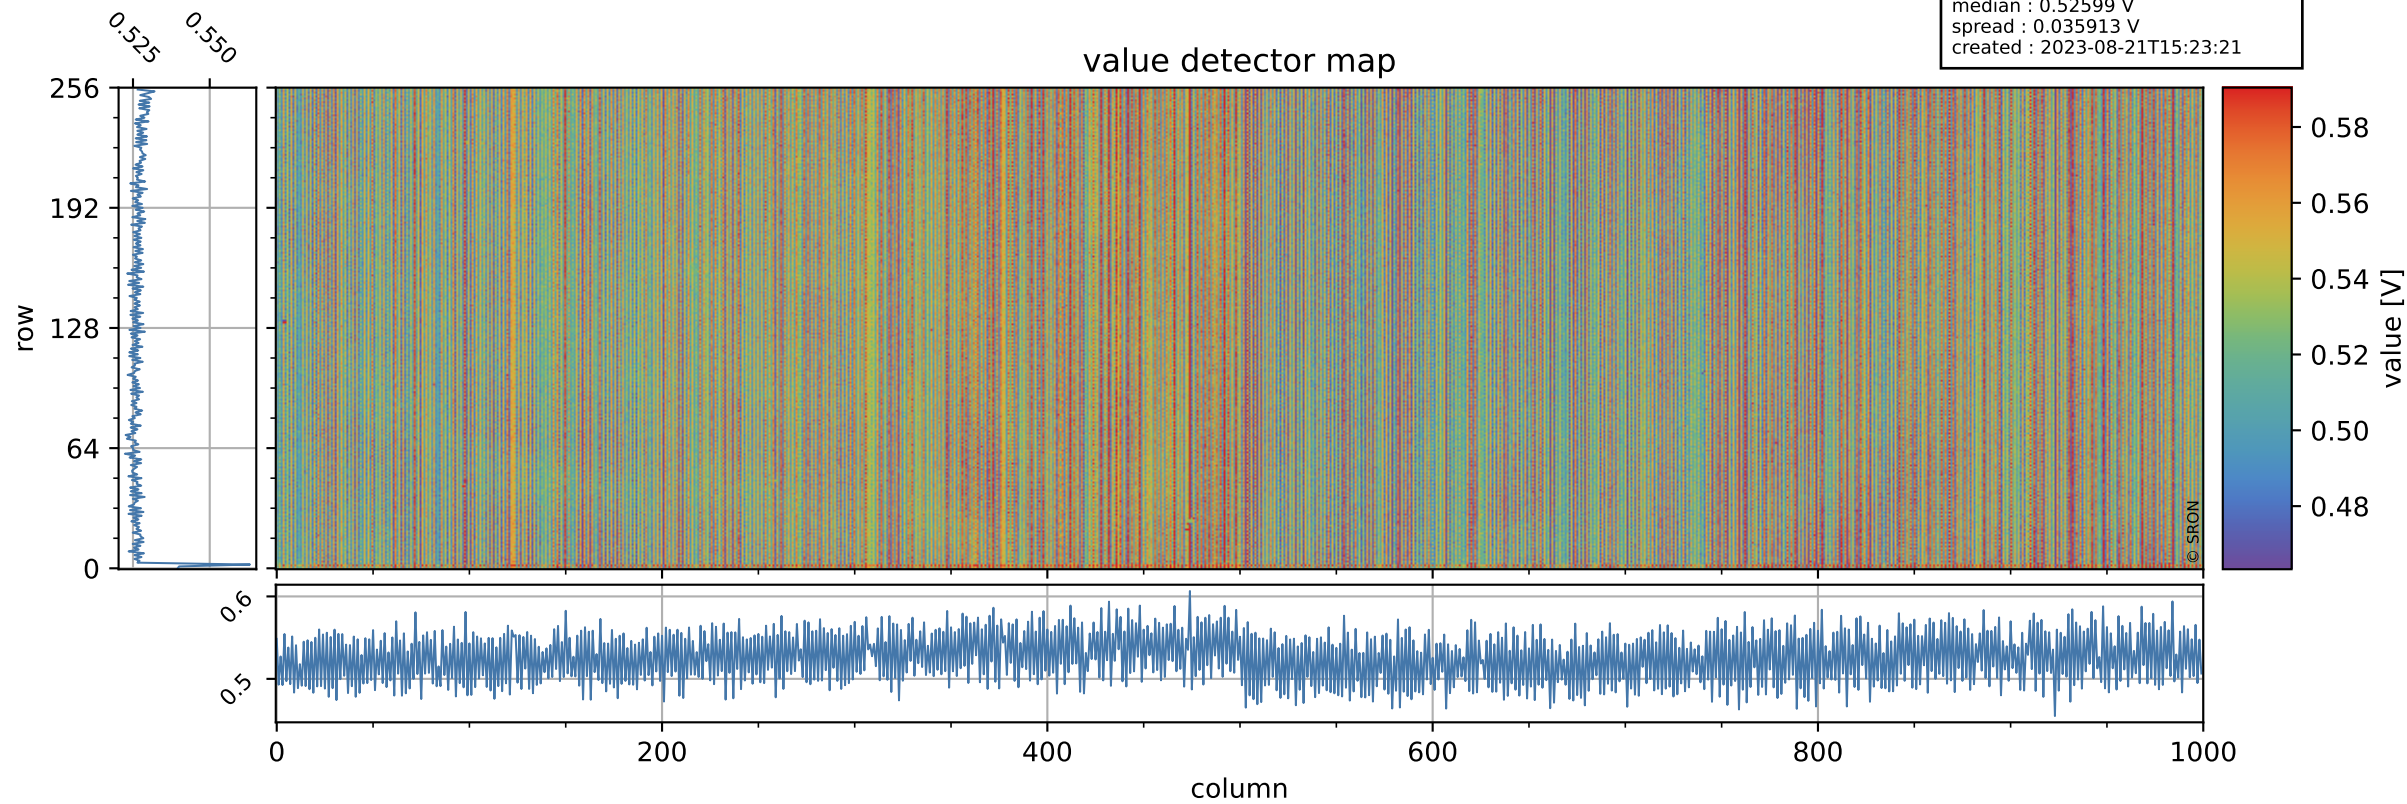

Tropomi SWIR offset (official)

orbits : 20 in [25822, 25867]
coverage : 2022-10-07 / 2022-10-10
median : 0.52599 V
spread : 0.035913 V
created : 2023-08-21T15:23:21

value detector map

Tropomi SWIR offset (official)

orbits : 20 in [25822, 25867]
coverage : 2022-10-07 / 2022-10-10
median : 27.447 μV
spread : 14.05 μV
created : 2023-08-21T15:23:21

Tropomi SWIR offset (official)

orbits : 20 in [25822, 25867]
coverage : 2022-10-07 / 2022-10-10
median : -0.020633 mV
spread : 0.40602 mV
created : 2023-08-21T15:23:22

value compared with SWIR offset CKD

Tropomi SWIR offset (official) ground-tracks of Sentinel-5P

orbits : 20 in [25822, 25867]
coverage : 2022-10-07 / 2022-10-10
created : 2023-08-21T15:23:22

Tropomi SWIR offset (official)

orbits : [2827, 25867]
coverage : 2018-04-30 / 2022-10-10
created : 2023-08-21T15:23:22

trend of detector median & temperatures