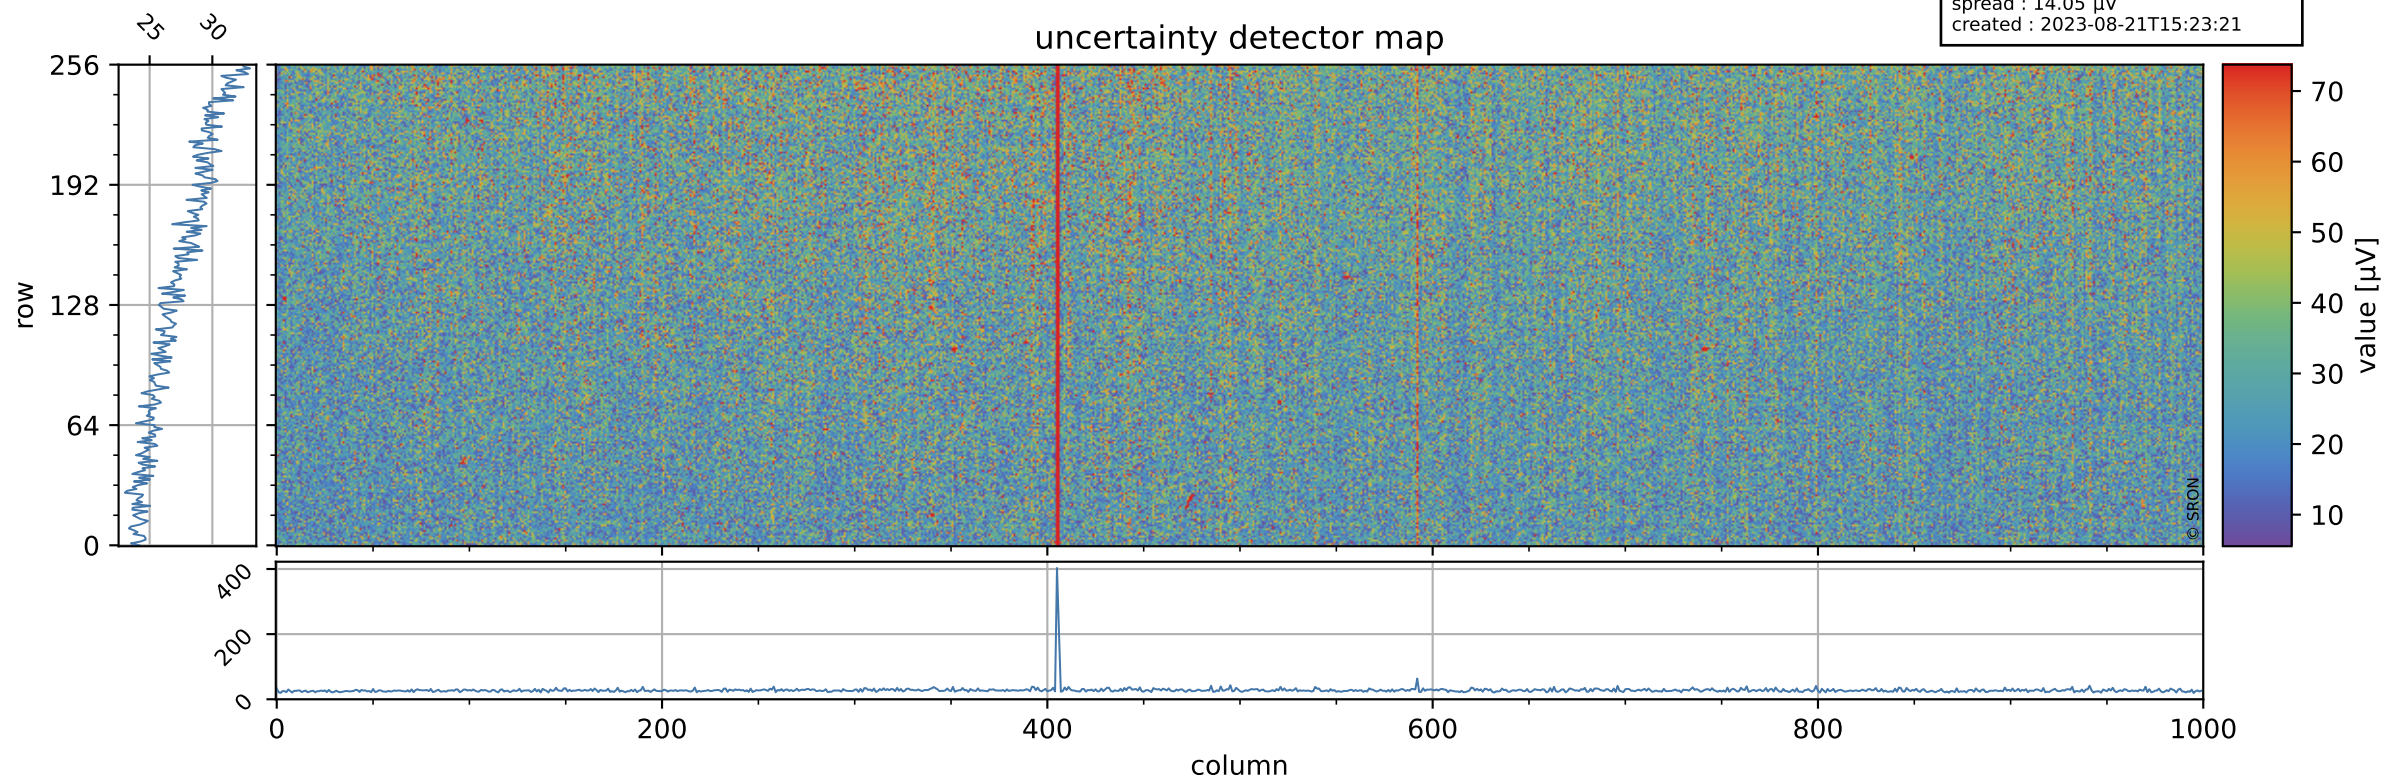

Tropomi SWIR offset (official)

orbits : 20 in [25822, 25867]
coverage : 2022-10-07 / 2022-10-10
median : 0.52599 V
spread : 0.035913 V
created : 2023-08-21T15:23:21

value detector map

Tropomi SWIR offset (official)

orbits : 20 in [25822, 25867]
coverage : 2022-10-07 / 2022-10-10
median : 27.447 μV
spread : 14.05 μV
created : 2023-08-21T15:23:21

Tropomi SWIR offset (official)

orbits : 20 in [25822, 25867]
coverage : 2022-10-07 / 2022-10-10
median : -0.020633 mV
spread : 0.40602 mV
created : 2023-08-21T15:23:22

value compared with SWIR offset CKD

Tropomi SWIR offset (official) ground-tracks of Sentinel-5P

orbits : 20 in [25822, 25867]
coverage : 2022-10-07 / 2022-10-10
created : 2023-08-21T15:23:22

Tropomi SWIR offset (official)

orbits : [2827, 25867]
coverage : 2018-04-30 / 2022-10-10
created : 2023-08-21T15:23:22

trend of detector median & temperatures