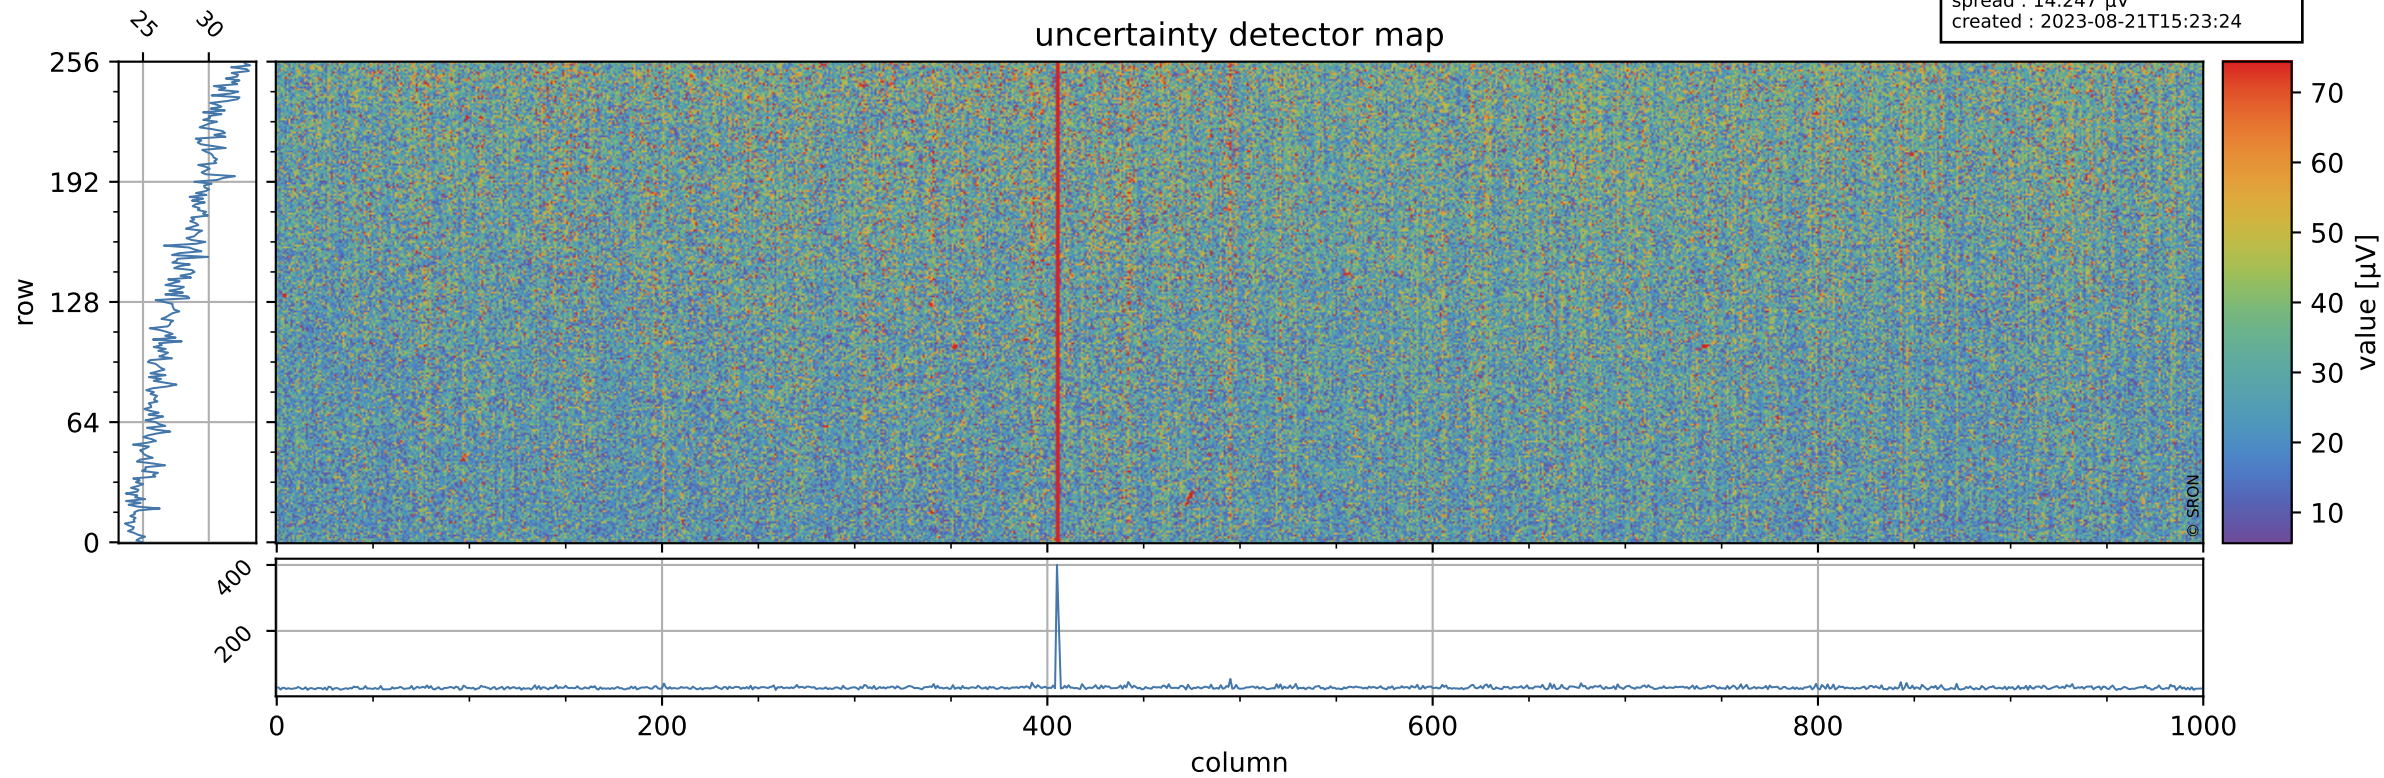

Tropomi SWIR offset (official)

orbits : 19 in [25837, 25882]
coverage : 2022-10-08 / 2022-10-11
median : 0.52598 V
spread : 0.035915 V
created : 2023-08-21T15:23:23

value detector map

Tropomi SWIR offset (official)

orbits : 19 in [25837, 25882]
coverage : 2022-10-08 / 2022-10-11
median : 28.037 μV
spread : 14.247 μV
created : 2023-08-21T15:23:24

Tropomi SWIR offset (official)

orbits : 19 in [25837, 25882]
coverage : 2022-10-08 / 2022-10-11
median : -0.032027 mV
spread : 0.40816 mV
created : 2023-08-21T15:23:24

value compared with SWIR offset CKD

Tropomi SWIR offset (official) ground-tracks of Sentinel-5P

orbits : 19 in [25837, 25882]
coverage : 2022-10-08 / 2022-10-11
created : 2023-08-21T15:23:24

Tropomi SWIR offset (official)

orbits : [2827, 25882]
coverage : 2018-04-30 / 2022-10-11
created : 2023-08-21T15:23:25

trend of detector median & temperatures