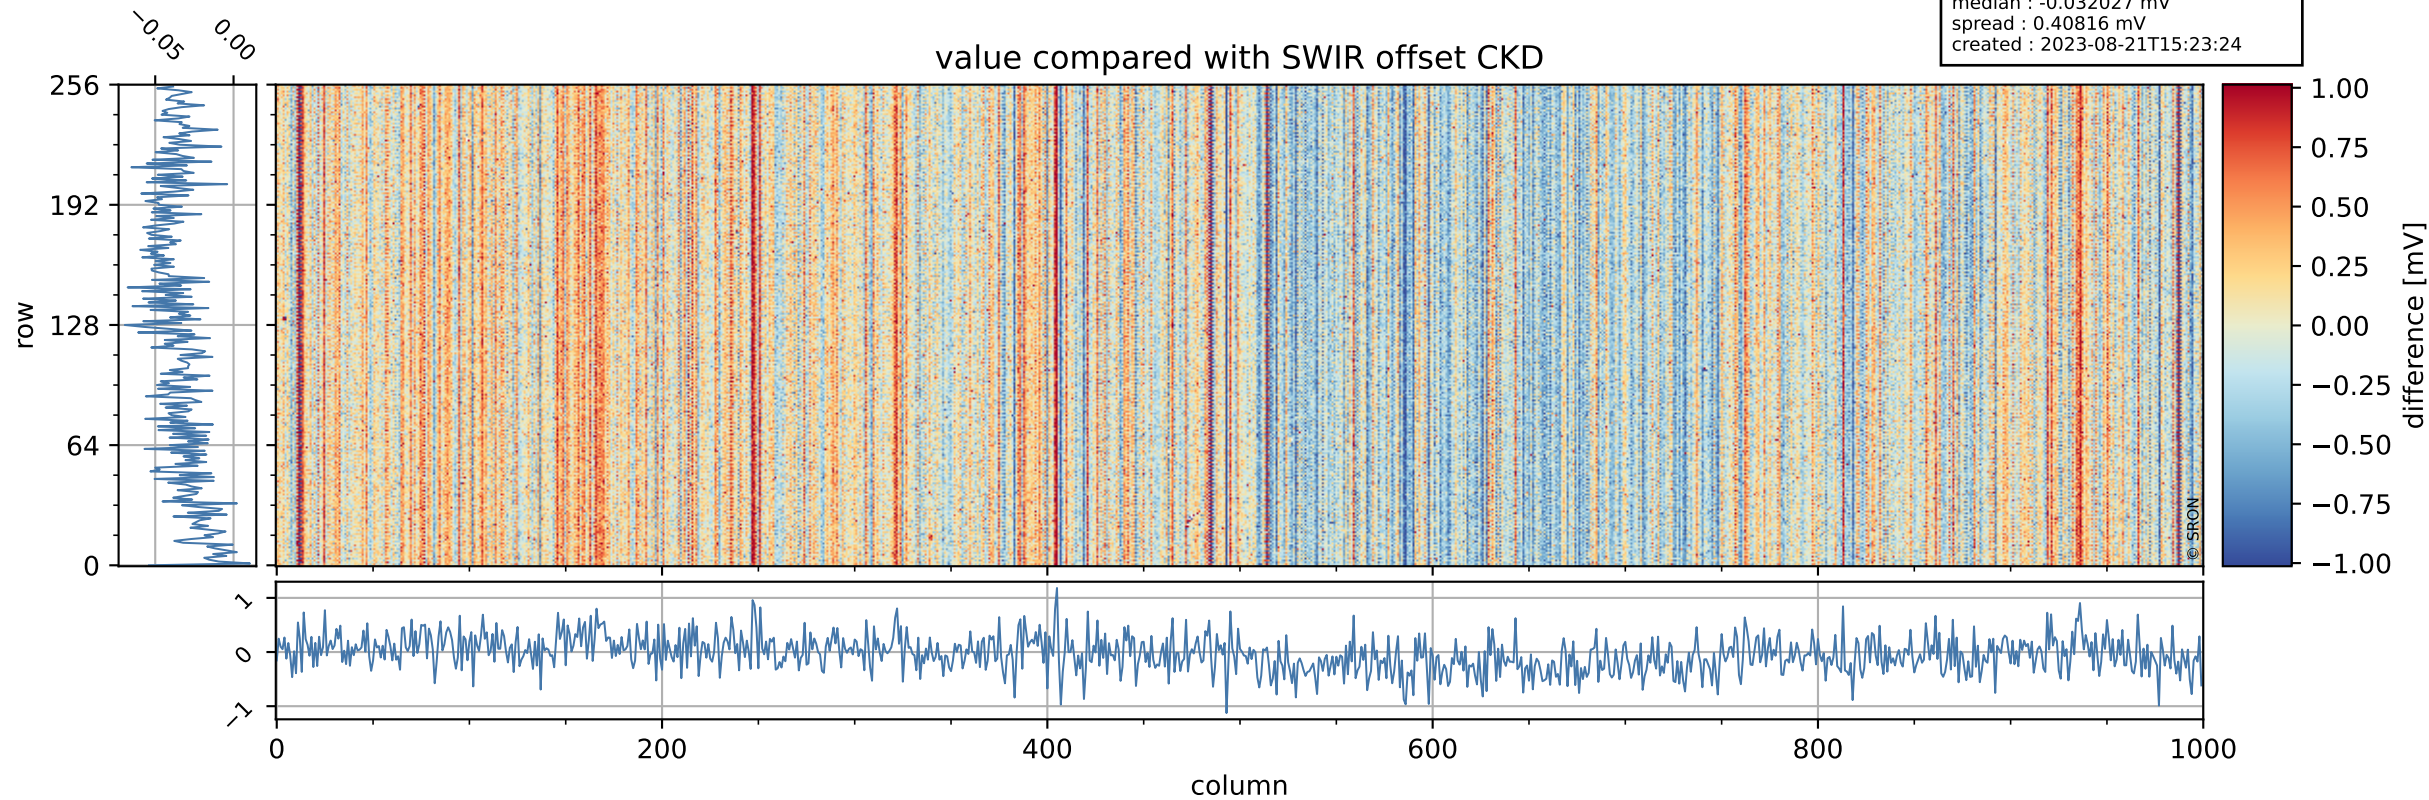

Tropomi SWIR offset (official)

orbits : 19 in [25837, 25882]
coverage : 2022-10-08 / 2022-10-11
median : 0.52598 V
spread : 0.035915 V
created : 2023-08-21T15:23:23

value detector map

Tropomi SWIR offset (official)

orbits : 19 in [25837, 25882]
coverage : 2022-10-08 / 2022-10-11
median : 28.037 μV
spread : 14.247 μV
created : 2023-08-21T15:23:24

Tropomi SWIR offset (official)

orbits : 19 in [25837, 25882]
coverage : 2022-10-08 / 2022-10-11
median : -0.032027 mV
spread : 0.40816 mV
created : 2023-08-21T15:23:24

value compared with SWIR offset CKD

Tropomi SWIR offset (official) ground-tracks of Sentinel-5P

orbits : 19 in [25837, 25882]
coverage : 2022-10-08 / 2022-10-11
created : 2023-08-21T15:23:24

Tropomi SWIR offset (official)

orbits : [2827, 25882]
coverage : 2018-04-30 / 2022-10-11
created : 2023-08-21T15:23:25

trend of detector median & temperatures