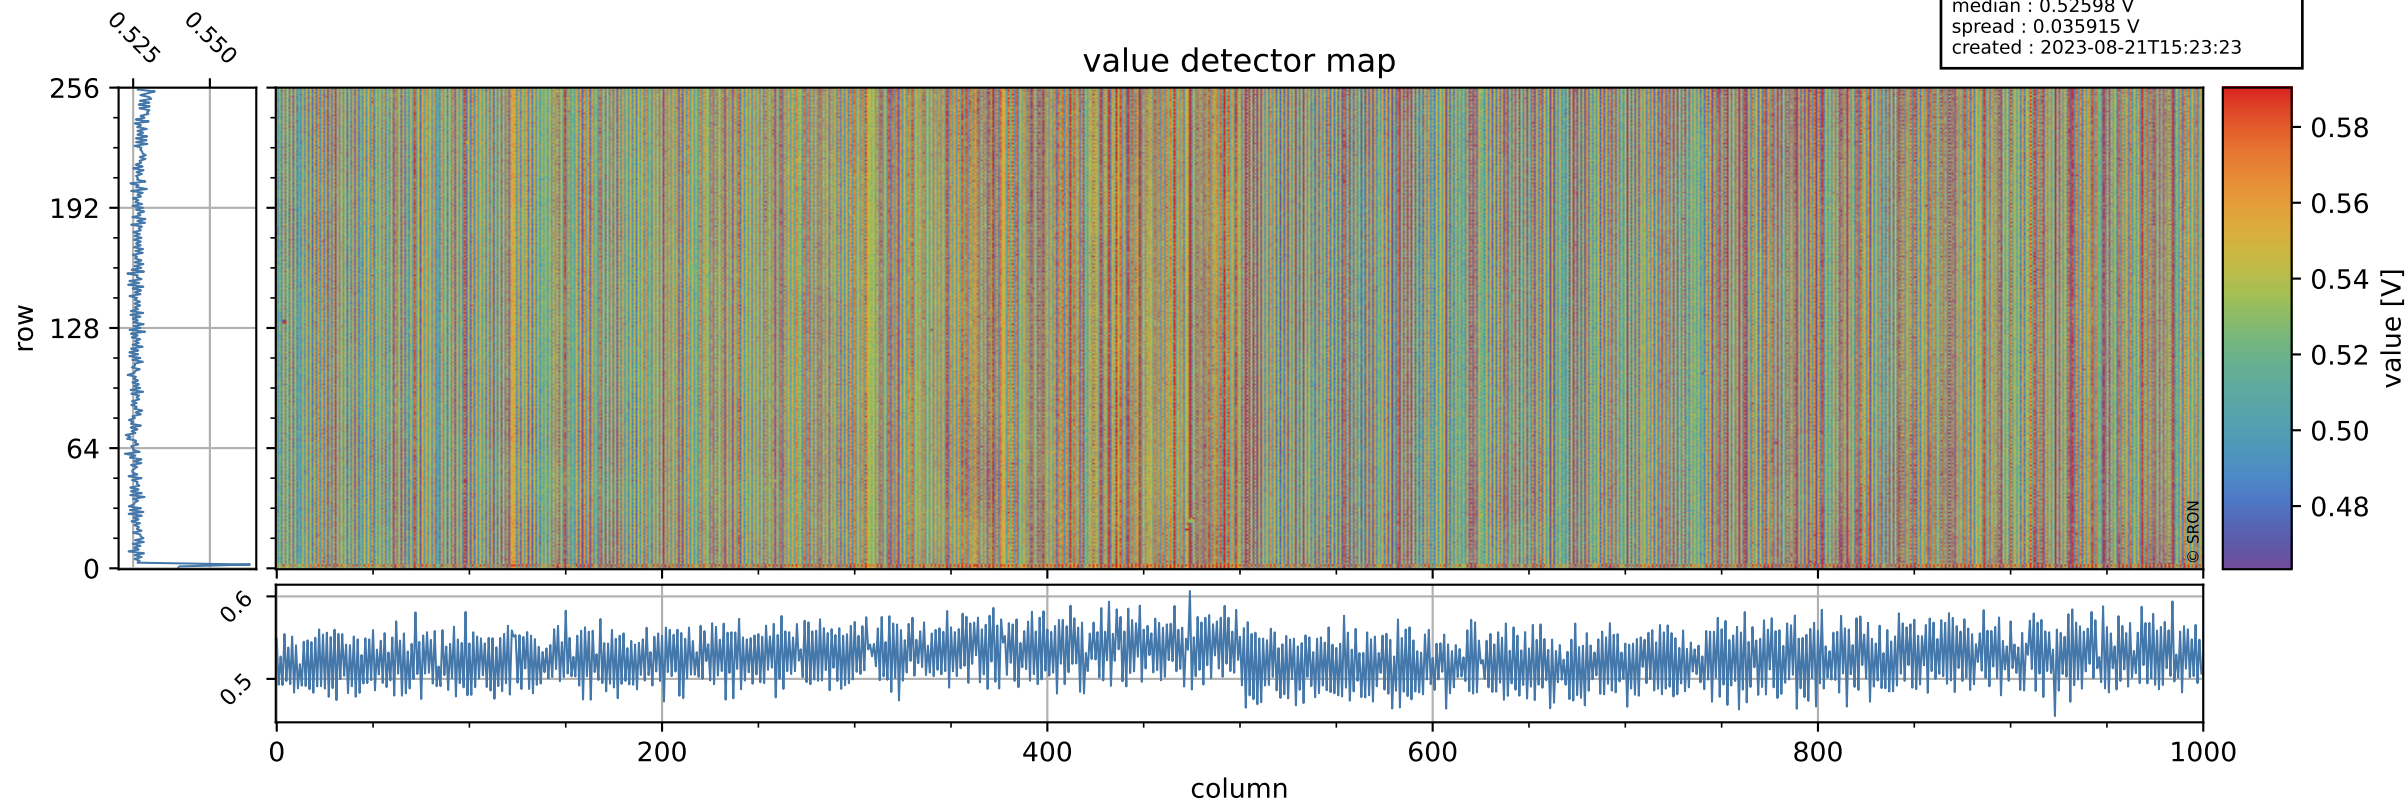

Tropomi SWIR offset (official)

orbits : 19 in [25837, 25882]
coverage : 2022-10-08 / 2022-10-11
median : 0.52598 V
spread : 0.035915 V
created : 2023-08-21T15:23:23

value detector map

Tropomi SWIR offset (official)

orbits : 19 in [25837, 25882]
coverage : 2022-10-08 / 2022-10-11
median : 28.037 μV
spread : 14.247 μV
created : 2023-08-21T15:23:24

Tropomi SWIR offset (official)

orbits : 19 in [25837, 25882]
coverage : 2022-10-08 / 2022-10-11
median : -0.032027 mV
spread : 0.40816 mV
created : 2023-08-21T15:23:24

value compared with SWIR offset CKD

Tropomi SWIR offset (official) ground-tracks of Sentinel-5P

orbits : 19 in [25837, 25882]
coverage : 2022-10-08 / 2022-10-11
created : 2023-08-21T15:23:24

Tropomi SWIR offset (official)

orbits : [2827, 25882]
coverage : 2018-04-30 / 2022-10-11
created : 2023-08-21T15:23:25

trend of detector median & temperatures