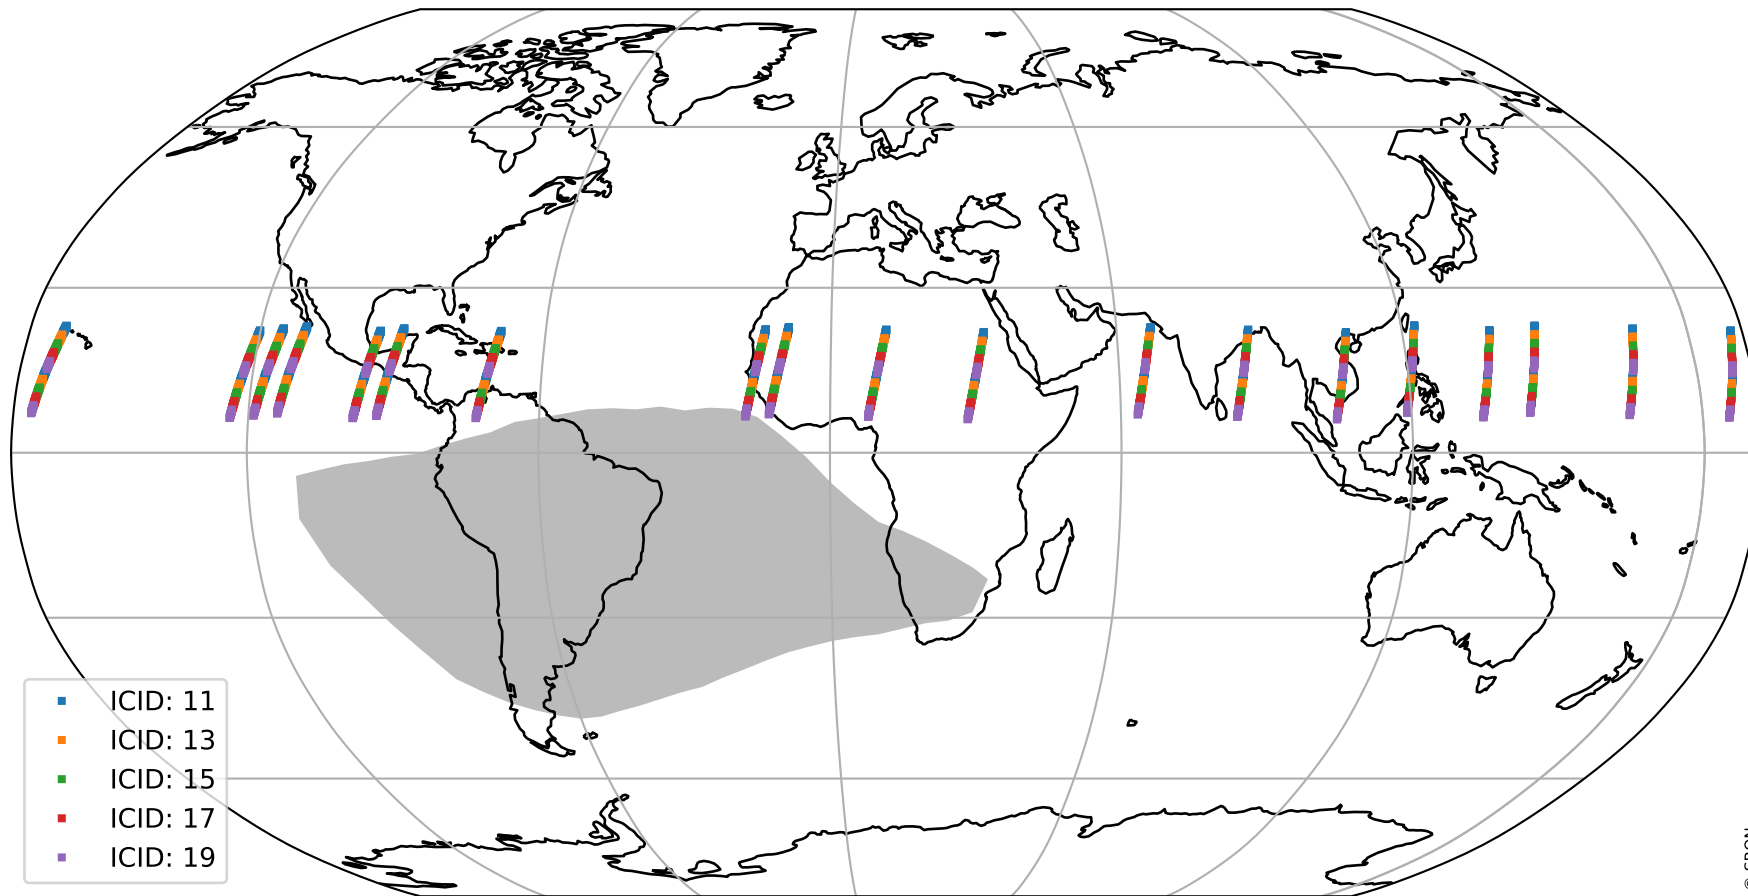

Tropomi SWIR offset (official)

orbits : 19 in [25837, 25882]
coverage : 2022-10-08 / 2022-10-11
median : 0.52598 V
spread : 0.035915 V
created : 2023-08-21T15:23:23

value detector map

Tropomi SWIR offset (official)

orbits : 19 in [25837, 25882]
coverage : 2022-10-08 / 2022-10-11
median : 28.037 μV
spread : 14.247 μV
created : 2023-08-21T15:23:24

Tropomi SWIR offset (official)

orbits : 19 in [25837, 25882]
coverage : 2022-10-08 / 2022-10-11
median : -0.032027 mV
spread : 0.40816 mV
created : 2023-08-21T15:23:24

value compared with SWIR offset CKD

Tropomi SWIR offset (official) ground-tracks of Sentinel-5P

orbits : 19 in [25837, 25882]
coverage : 2022-10-08 / 2022-10-11
created : 2023-08-21T15:23:24

Tropomi SWIR offset (official)

orbits : [2827, 25882]
coverage : 2018-04-30 / 2022-10-11
created : 2023-08-21T15:23:25

trend of detector median & temperatures