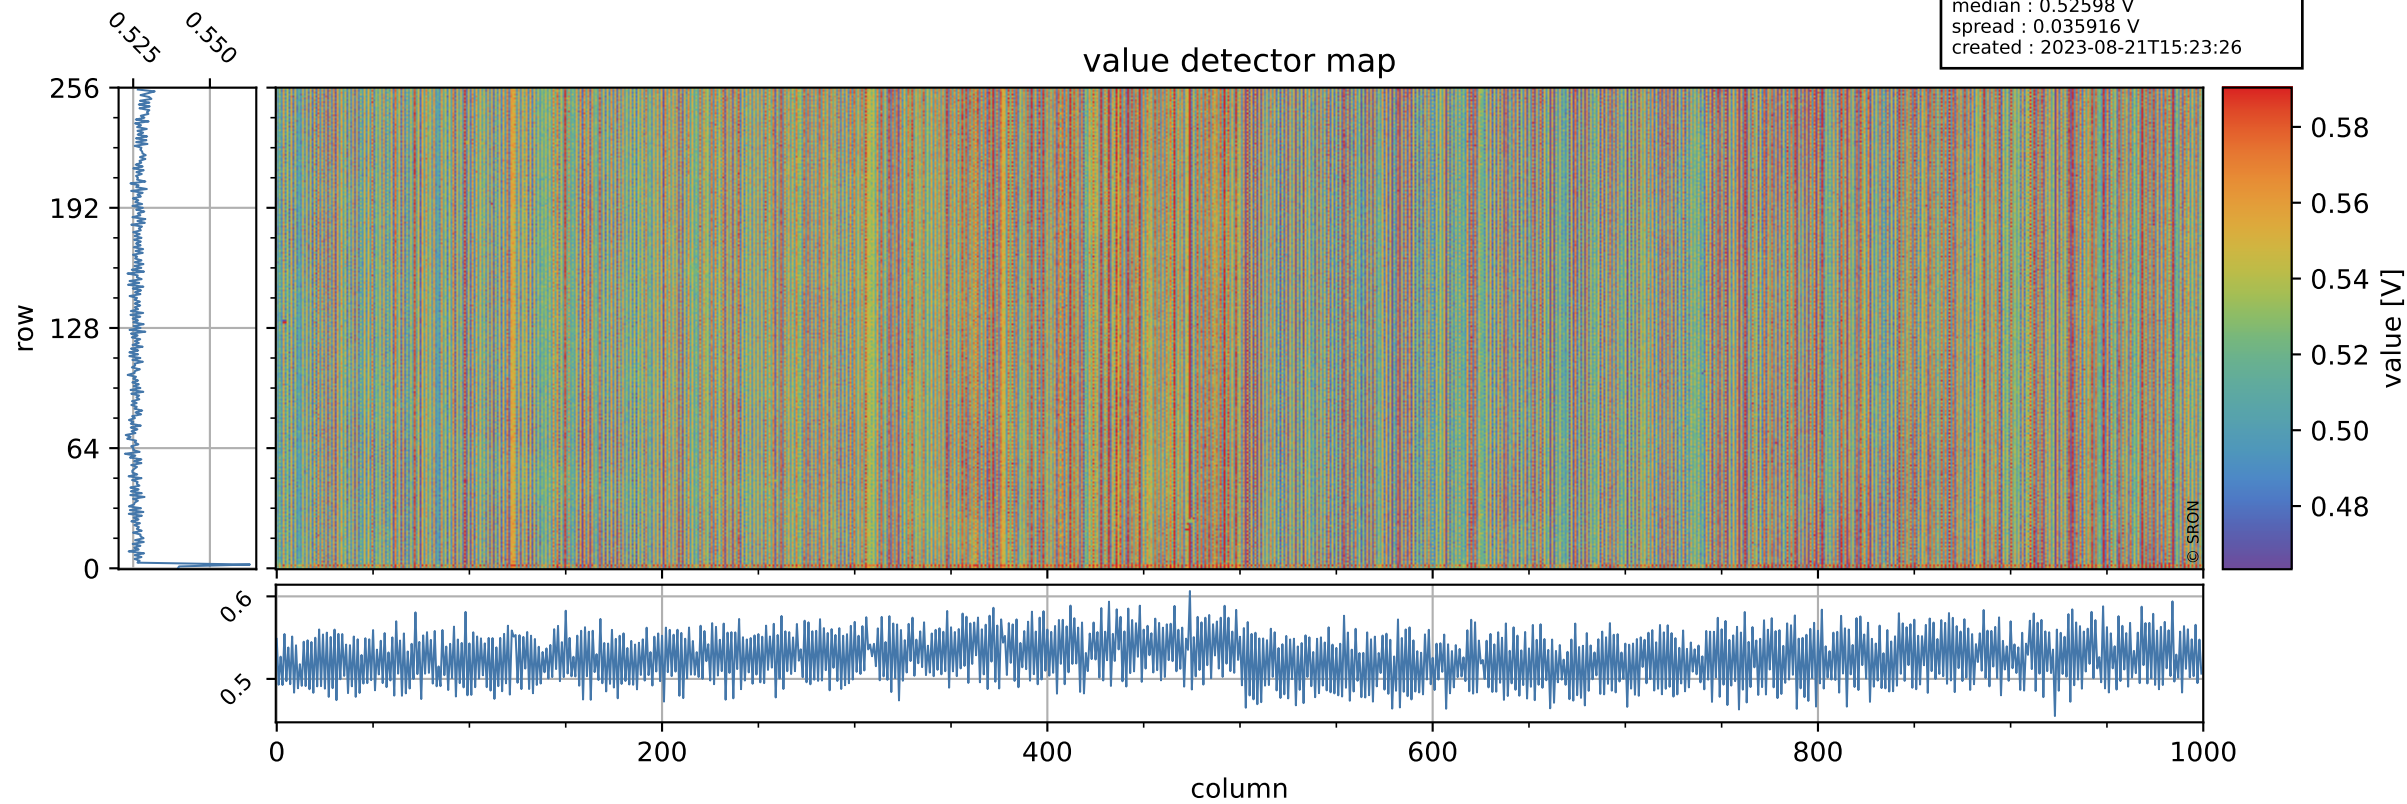

Tropomi SWIR offset (official)

orbits : 19 in [25852, 25897]
coverage : 2022-10-09 / 2022-10-12
median : 0.52598 V
spread : 0.035916 V
created : 2023-08-21T15:23:26

value detector map

Tropomi SWIR offset (official)

orbits : 19 in [25852, 25897]
coverage : 2022-10-09 / 2022-10-12
median : 27.895 μV
spread : 14.151 μV
created : 2023-08-21T15:23:26

Tropomi SWIR offset (official)

value compared with SWIR offset CKD

orbits : 19 in [25852, 25897]
coverage : 2022-10-09 / 2022-10-12
median : -0.034124 mV
spread : 0.4077 mV
created : 2023-08-21T15:23:26

Tropomi SWIR offset (official) ground-tracks of Sentinel-5P

orbits : 19 in [25852, 25897]
coverage : 2022-10-09 / 2022-10-12
created : 2023-08-21T15:23:27

Tropomi SWIR offset (official)

orbits : [2827, 25897]
coverage : 2018-04-30 / 2022-10-12
created : 2023-08-21T15:23:27

trend of detector median & temperatures