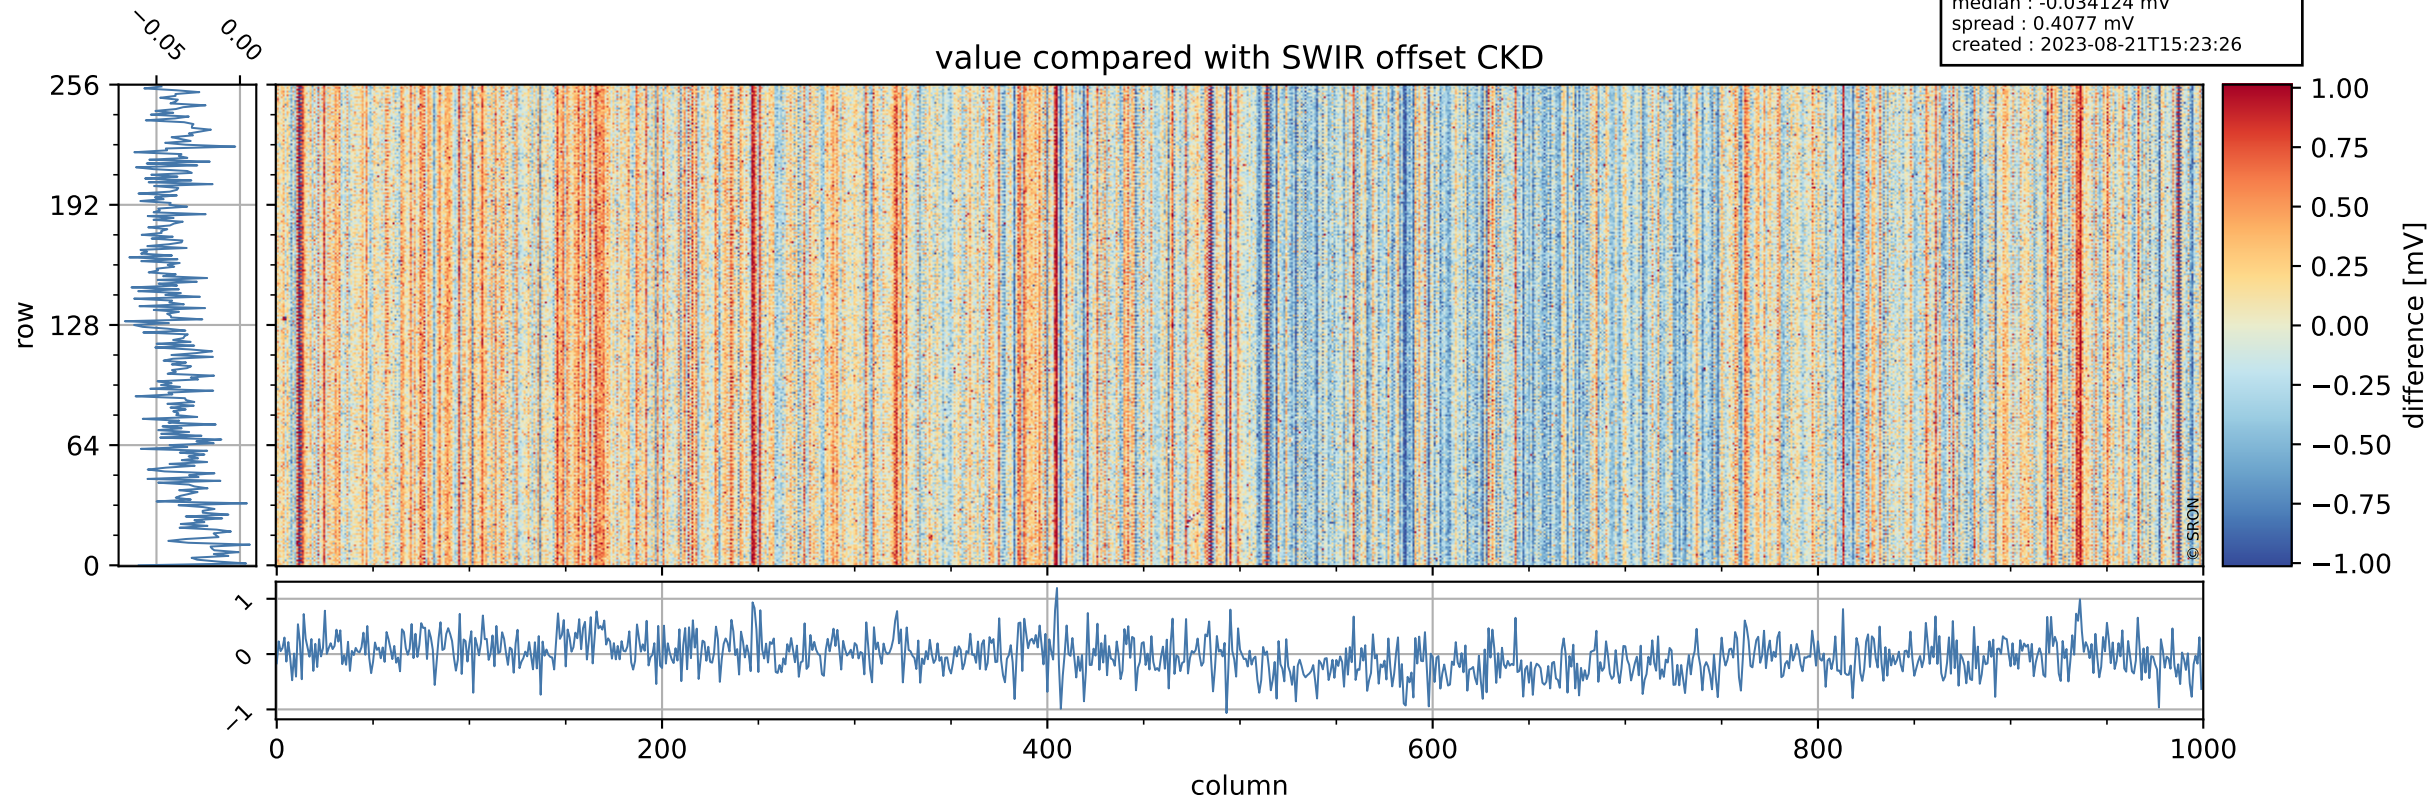

Tropomi SWIR offset (official)

orbits : 19 in [25852, 25897]
coverage : 2022-10-09 / 2022-10-12
median : 0.52598 V
spread : 0.035916 V
created : 2023-08-21T15:23:26

value detector map

Tropomi SWIR offset (official)

orbits : 19 in [25852, 25897]
coverage : 2022-10-09 / 2022-10-12
median : 27.895 μV
spread : 14.151 μV
created : 2023-08-21T15:23:26

Tropomi SWIR offset (official)

value compared with SWIR offset CKD

orbits : 19 in [25852, 25897]
coverage : 2022-10-09 / 2022-10-12
median : -0.034124 mV
spread : 0.4077 mV
created : 2023-08-21T15:23:26

Tropomi SWIR offset (official) ground-tracks of Sentinel-5P

orbits : 19 in [25852, 25897]
coverage : 2022-10-09 / 2022-10-12
created : 2023-08-21T15:23:27

Tropomi SWIR offset (official)

orbits : [2827, 25897]
coverage : 2018-04-30 / 2022-10-12
created : 2023-08-21T15:23:27

trend of detector median & temperatures