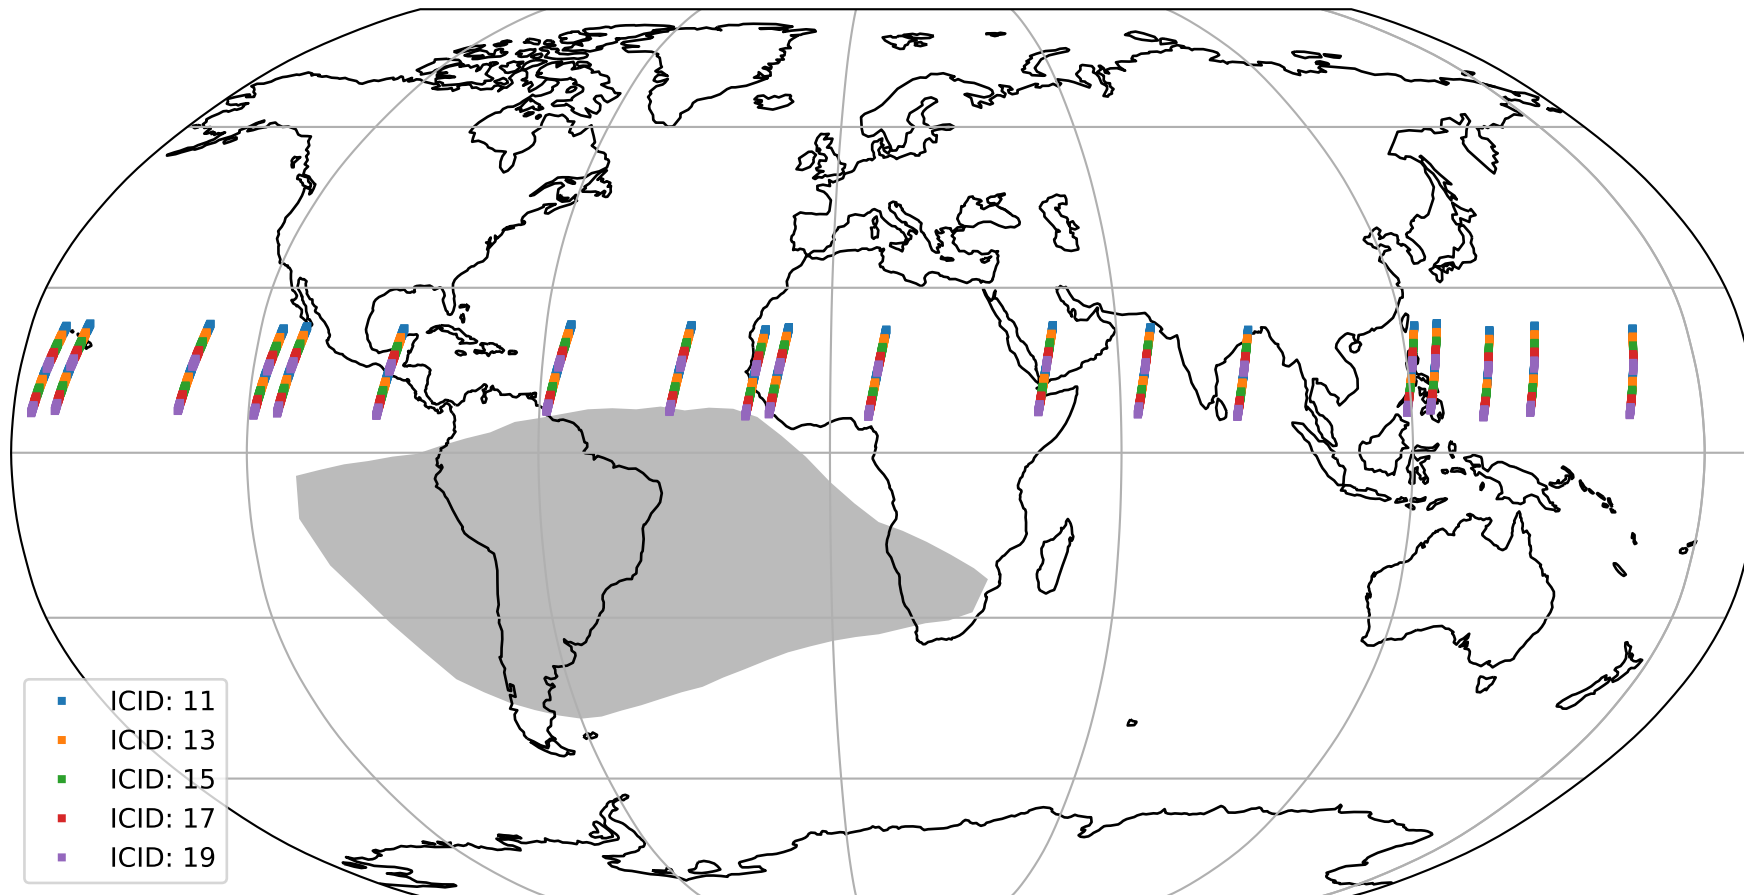

Tropomi SWIR offset (official)

orbits : 19 in [25852, 25897]
coverage : 2022-10-09 / 2022-10-12
median : 0.52598 V
spread : 0.035916 V
created : 2023-08-21T15:23:26

value detector map

Tropomi SWIR offset (official)

orbits : 19 in [25852, 25897]
coverage : 2022-10-09 / 2022-10-12
median : 27.895 μV
spread : 14.151 μV
created : 2023-08-21T15:23:26

Tropomi SWIR offset (official)

value compared with SWIR offset CKD

orbits : 19 in [25852, 25897]
coverage : 2022-10-09 / 2022-10-12
median : -0.034124 mV
spread : 0.4077 mV
created : 2023-08-21T15:23:26

Tropomi SWIR offset (official) ground-tracks of Sentinel-5P

orbits : 19 in [25852, 25897]
coverage : 2022-10-09 / 2022-10-12
created : 2023-08-21T15:23:27

Tropomi SWIR offset (official)

orbits : [2827, 25897]
coverage : 2018-04-30 / 2022-10-12
created : 2023-08-21T15:23:27

trend of detector median & temperatures