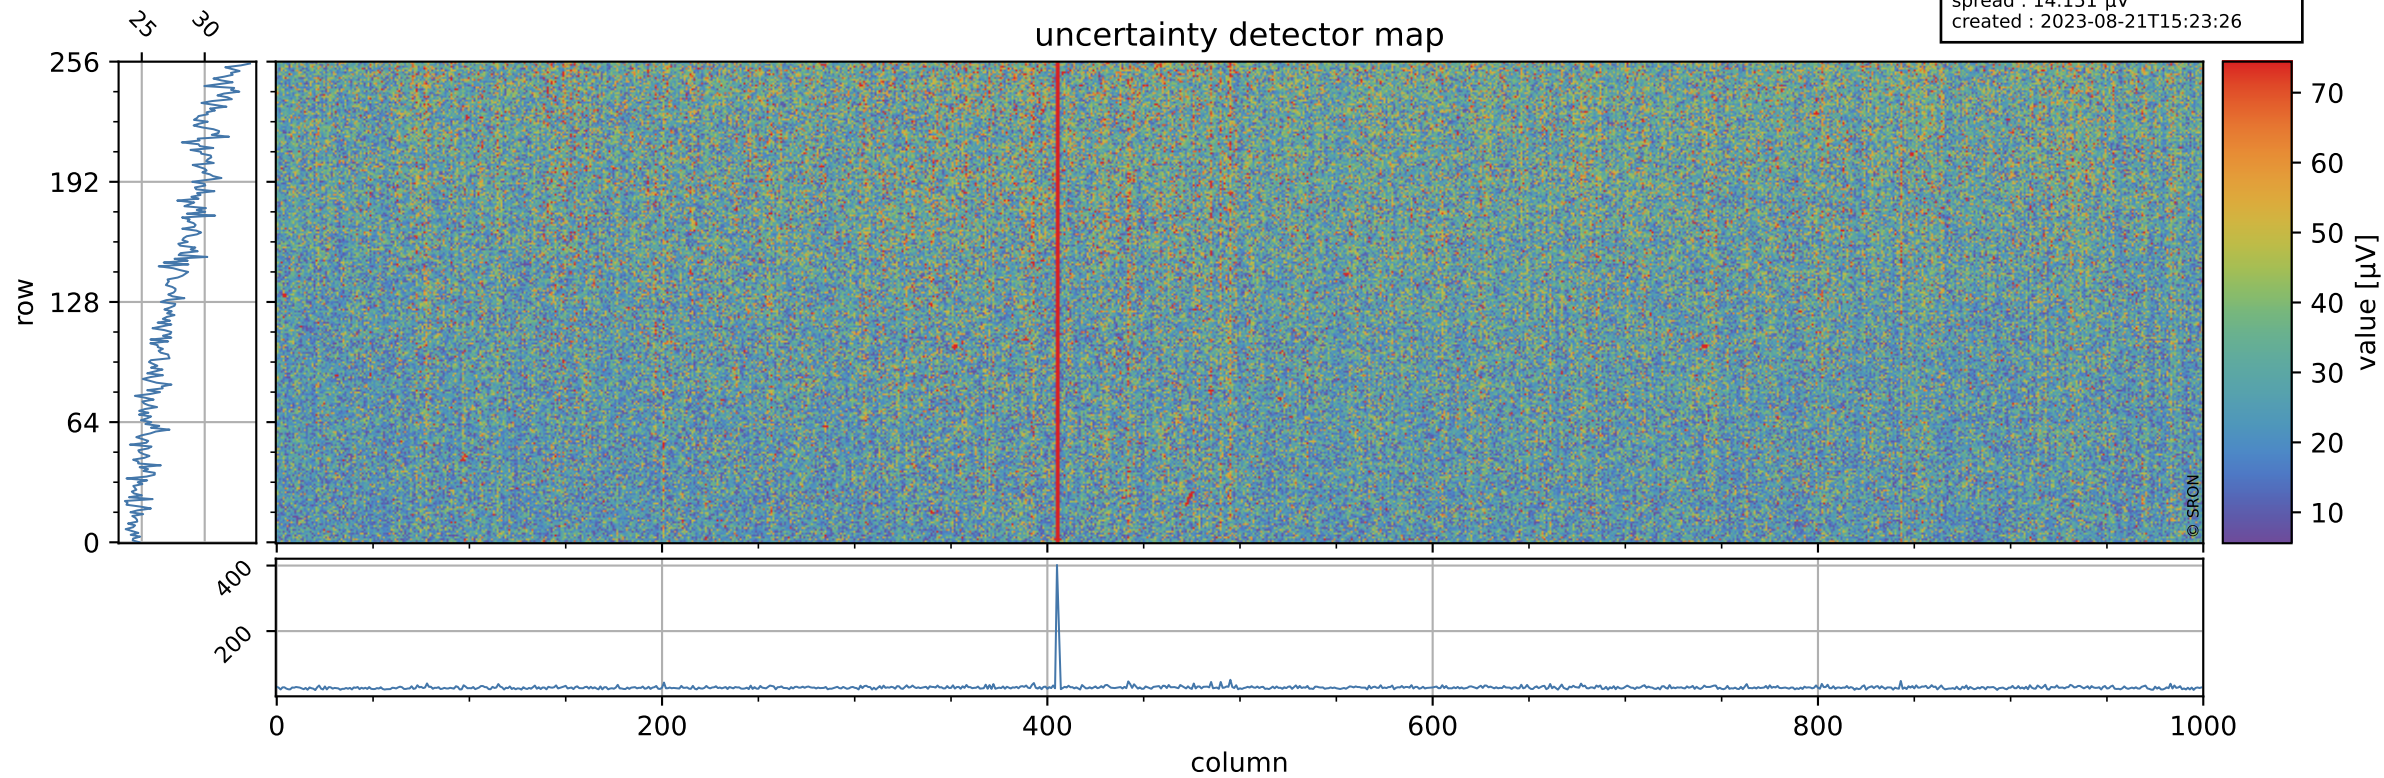

Tropomi SWIR offset (official)

orbits : 19 in [25852, 25897]
coverage : 2022-10-09 / 2022-10-12
median : 0.52598 V
spread : 0.035916 V
created : 2023-08-21T15:23:26

value detector map

Tropomi SWIR offset (official)

orbits : 19 in [25852, 25897]
coverage : 2022-10-09 / 2022-10-12
median : 27.895 μV
spread : 14.151 μV
created : 2023-08-21T15:23:26

Tropomi SWIR offset (official)

value compared with SWIR offset CKD

orbits : 19 in [25852, 25897]
coverage : 2022-10-09 / 2022-10-12
median : -0.034124 mV
spread : 0.4077 mV
created : 2023-08-21T15:23:26

Tropomi SWIR offset (official) ground-tracks of Sentinel-5P

orbits : 19 in [25852, 25897]
coverage : 2022-10-09 / 2022-10-12
created : 2023-08-21T15:23:27

Tropomi SWIR offset (official)

orbits : [2827, 25897]
coverage : 2018-04-30 / 2022-10-12
created : 2023-08-21T15:23:27

trend of detector median & temperatures