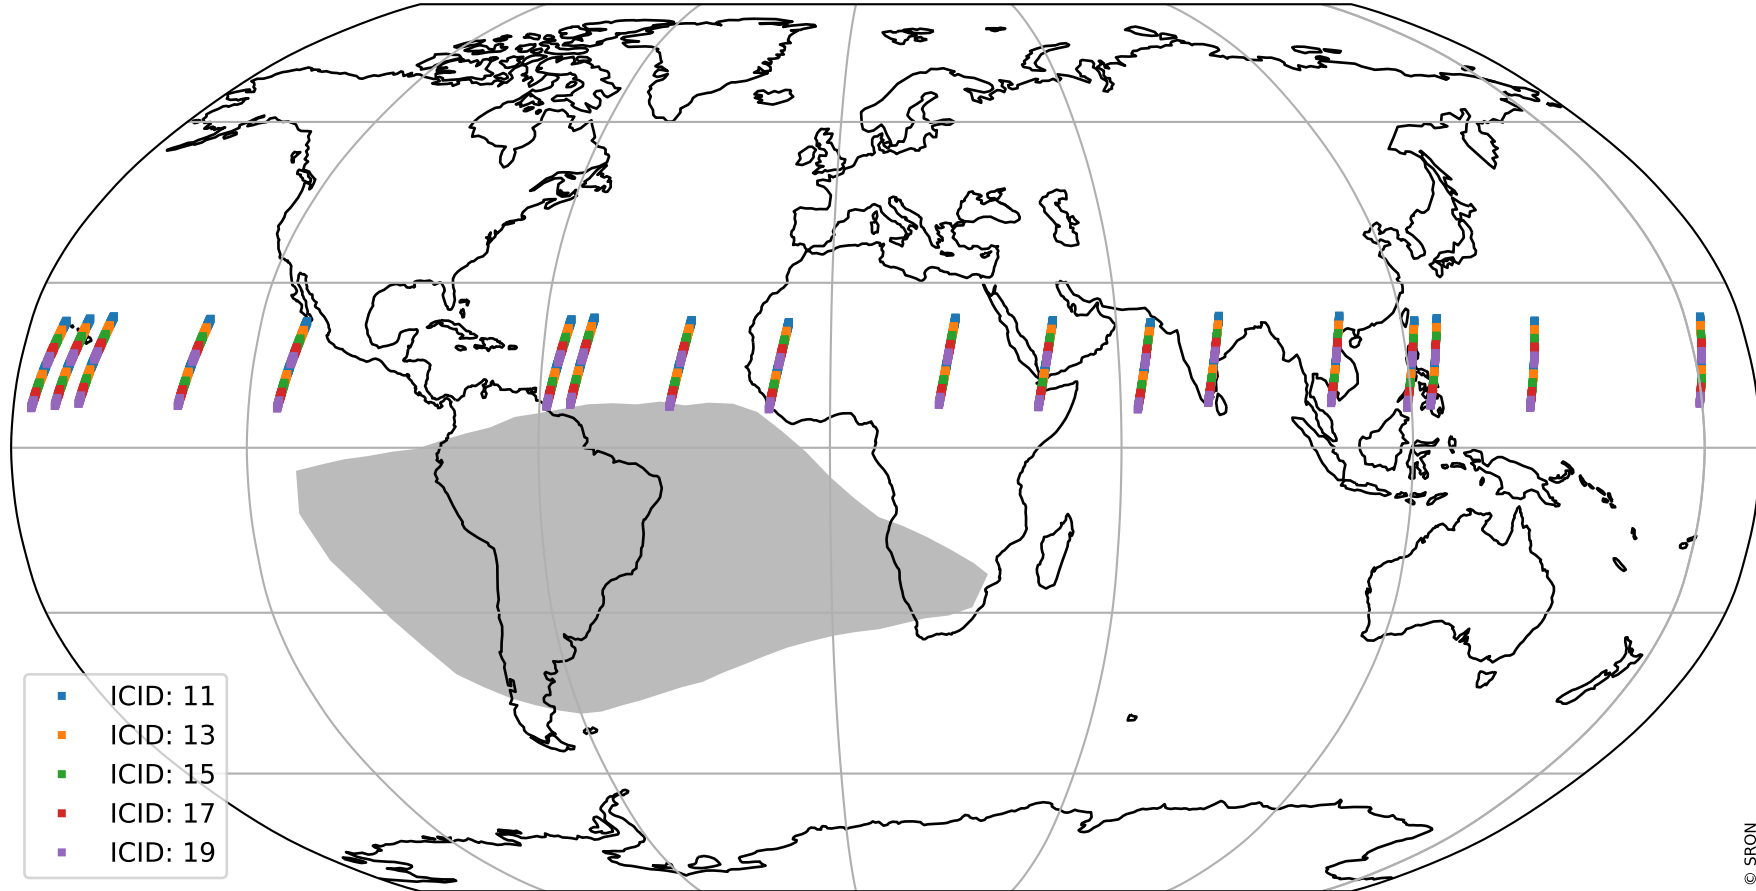

Tropomi SWIR offset (official)

orbits : 18 in [25867, 25912]
coverage : 2022-10-10 / 2022-10-13
median : 0.52598 V
spread : 0.035917 V
created : 2023-08-21T15:23:28

value detector map

Tropomi SWIR offset (official)

orbits : 18 in [25867, 25912]
coverage : 2022-10-10 / 2022-10-13
median : 28.524 μV
spread : 14.448 μV
created : 2023-08-21T15:23:29

Tropomi SWIR offset (official)

orbits : 18 in [25867, 25912]
coverage : 2022-10-10 / 2022-10-13
median : -0.02984 mV
spread : 0.40603 mV
created : 2023-08-21T15:23:29

value compared with SWIR offset CKD

Tropomi SWIR offset (official) ground-tracks of Sentinel-5P

orbits : 18 in [25867, 25912]
coverage : 2022-10-10 / 2022-10-13
created : 2023-08-21T15:23:29

Tropomi SWIR offset (official)

orbits : [2827, 25912]
coverage : 2018-04-30 / 2022-10-13
created : 2023-08-21T15:23:30

trend of detector median & temperatures