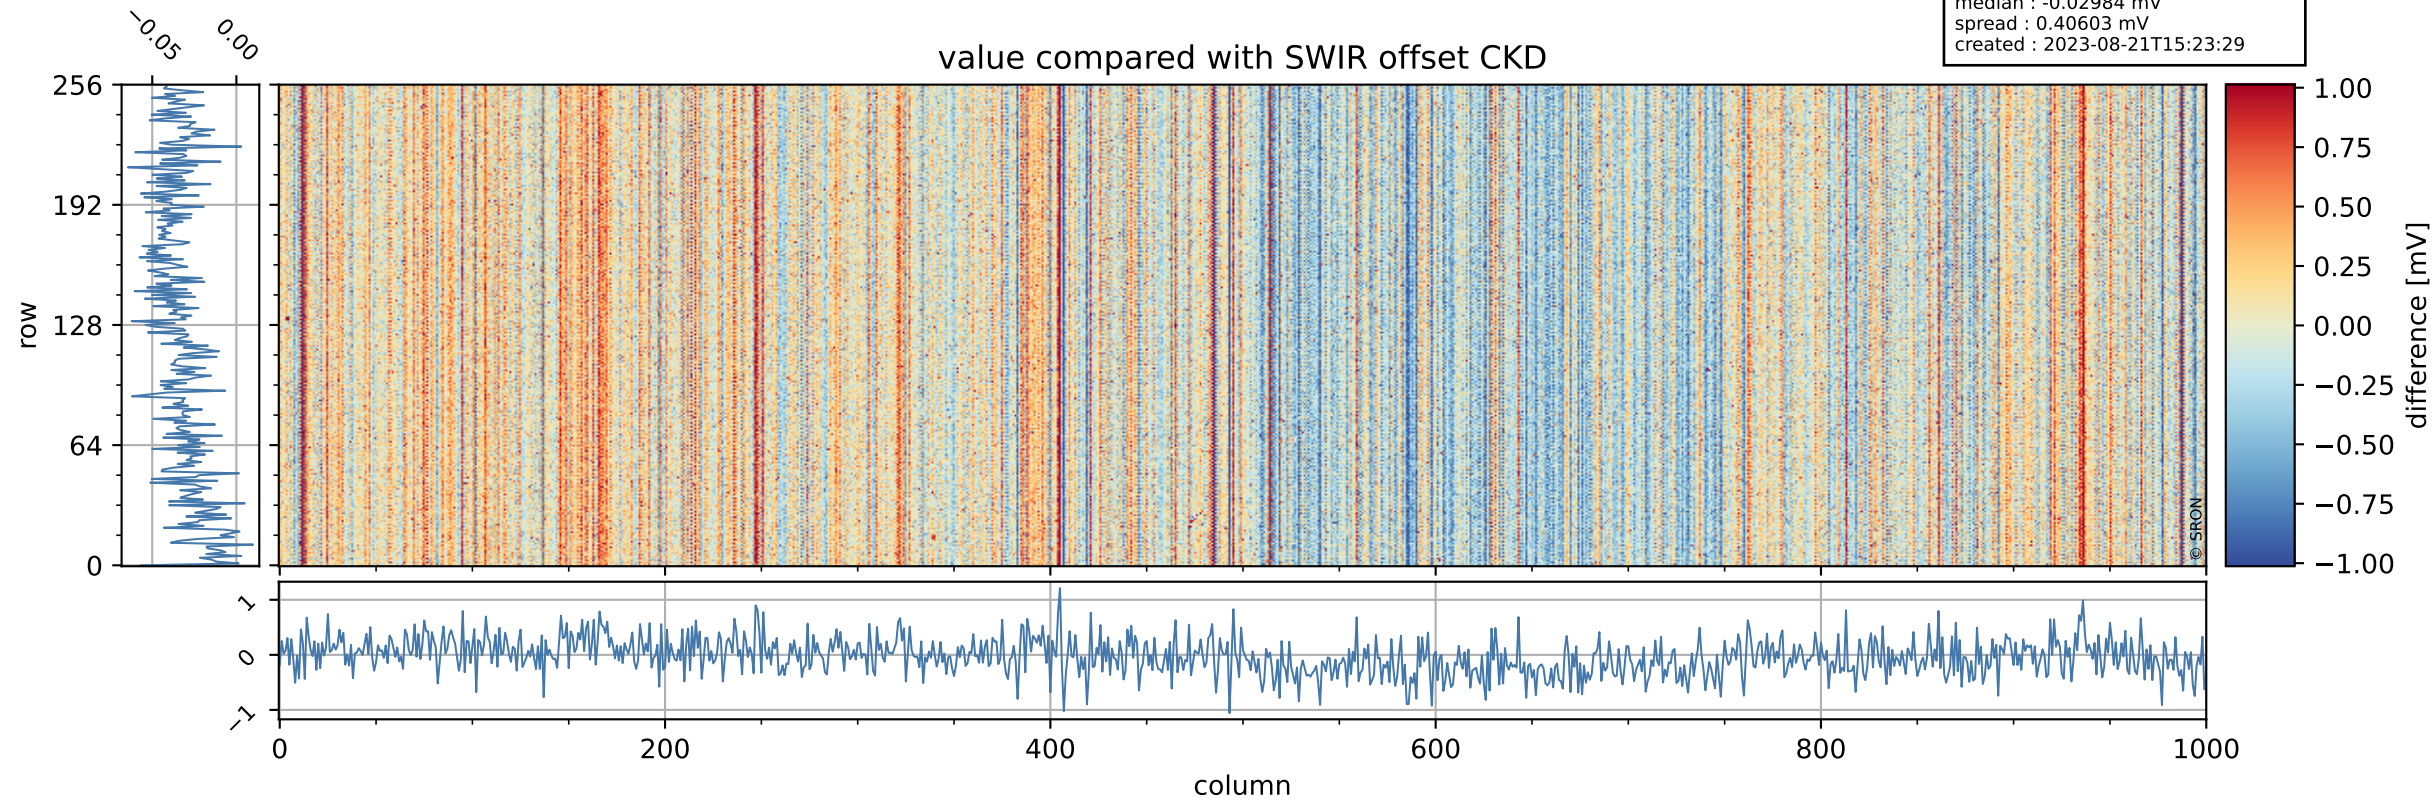

Tropomi SWIR offset (official)

orbits : 18 in [25867, 25912]
coverage : 2022-10-10 / 2022-10-13
median : 0.52598 V
spread : 0.035917 V
created : 2023-08-21T15:23:28

value detector map

Tropomi SWIR offset (official)

orbits : 18 in [25867, 25912]
coverage : 2022-10-10 / 2022-10-13
median : 28.524 μV
spread : 14.448 μV
created : 2023-08-21T15:23:29

Tropomi SWIR offset (official)

orbits : 18 in [25867, 25912]
coverage : 2022-10-10 / 2022-10-13
median : -0.02984 mV
spread : 0.40603 mV
created : 2023-08-21T15:23:29

value compared with SWIR offset CKD

Tropomi SWIR offset (official) ground-tracks of Sentinel-5P

orbits : 18 in [25867, 25912]
coverage : 2022-10-10 / 2022-10-13
created : 2023-08-21T15:23:29

Tropomi SWIR offset (official)

orbits : [2827, 25912]
coverage : 2018-04-30 / 2022-10-13
created : 2023-08-21T15:23:30

trend of detector median & temperatures