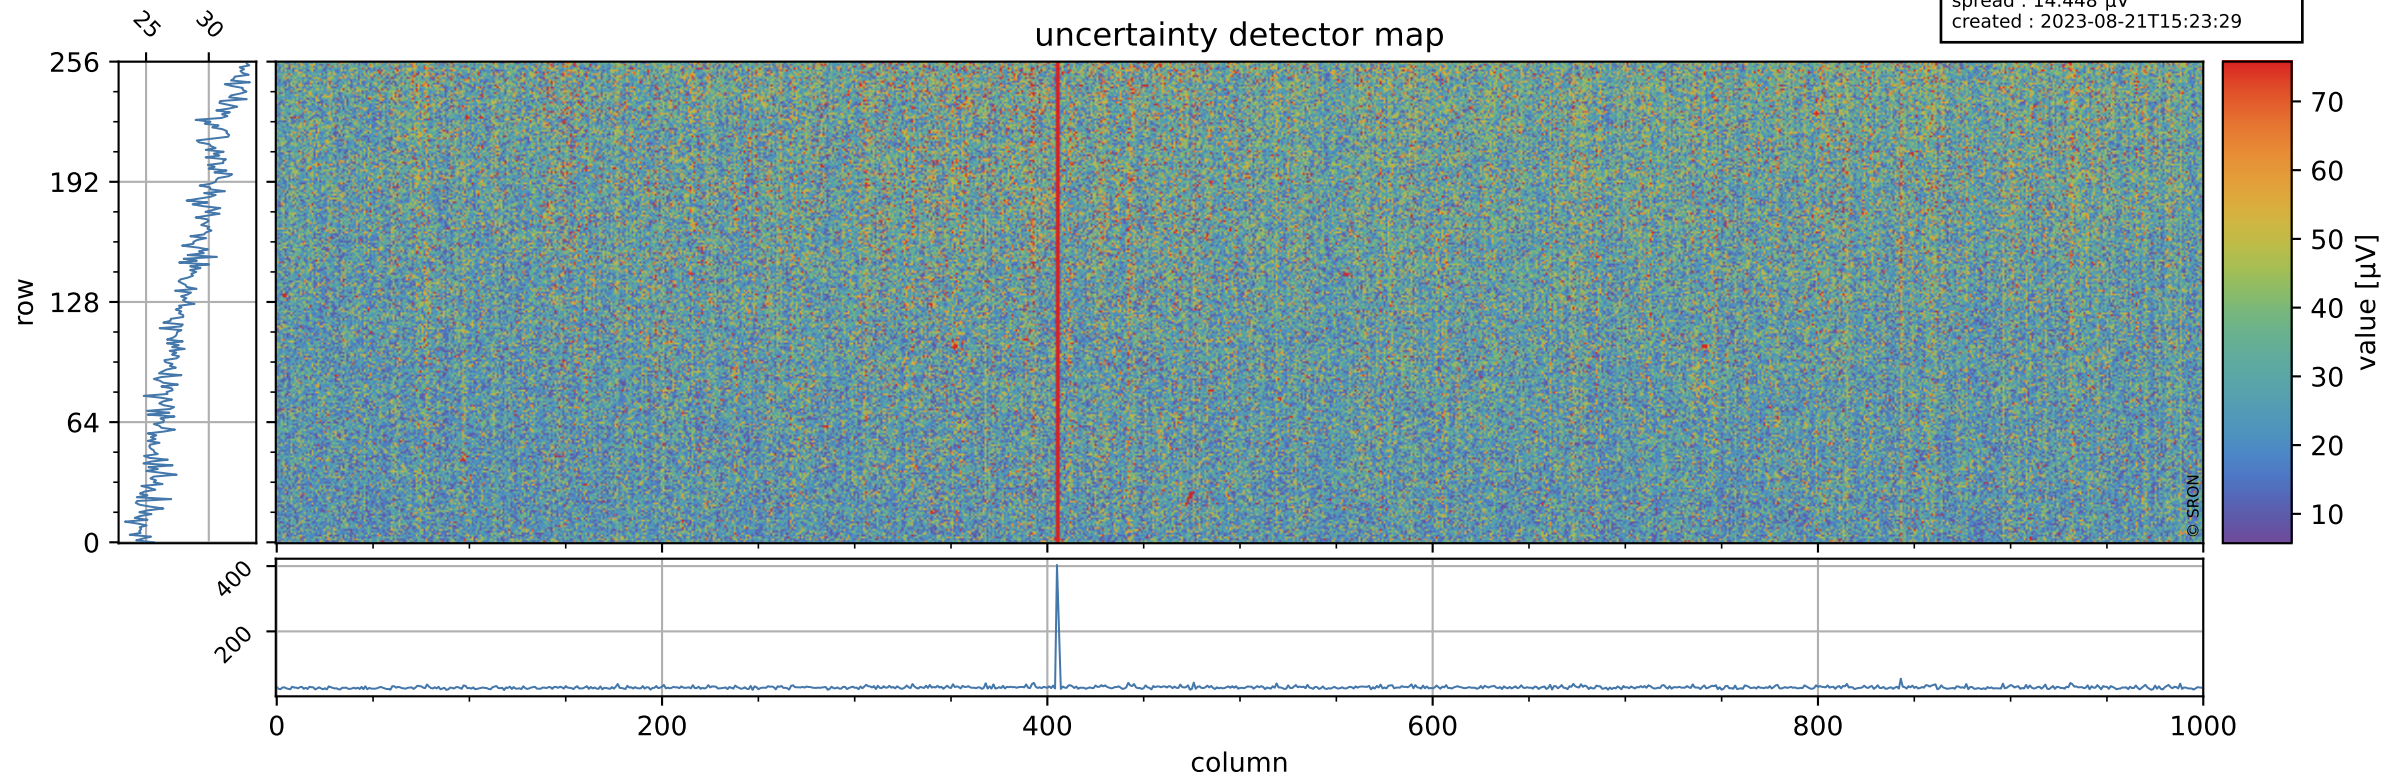

Tropomi SWIR offset (official)

orbits : 18 in [25867, 25912]
coverage : 2022-10-10 / 2022-10-13
median : 0.52598 V
spread : 0.035917 V
created : 2023-08-21T15:23:28

value detector map

Tropomi SWIR offset (official)

orbits : 18 in [25867, 25912]
coverage : 2022-10-10 / 2022-10-13
median : 28.524 μV
spread : 14.448 μV
created : 2023-08-21T15:23:29

Tropomi SWIR offset (official)

orbits : 18 in [25867, 25912]
coverage : 2022-10-10 / 2022-10-13
median : -0.02984 mV
spread : 0.40603 mV
created : 2023-08-21T15:23:29

value compared with SWIR offset CKD

Tropomi SWIR offset (official) ground-tracks of Sentinel-5P

orbits : 18 in [25867, 25912]
coverage : 2022-10-10 / 2022-10-13
created : 2023-08-21T15:23:29

Tropomi SWIR offset (official)

orbits : [2827, 25912]
coverage : 2018-04-30 / 2022-10-13
created : 2023-08-21T15:23:30

trend of detector median & temperatures