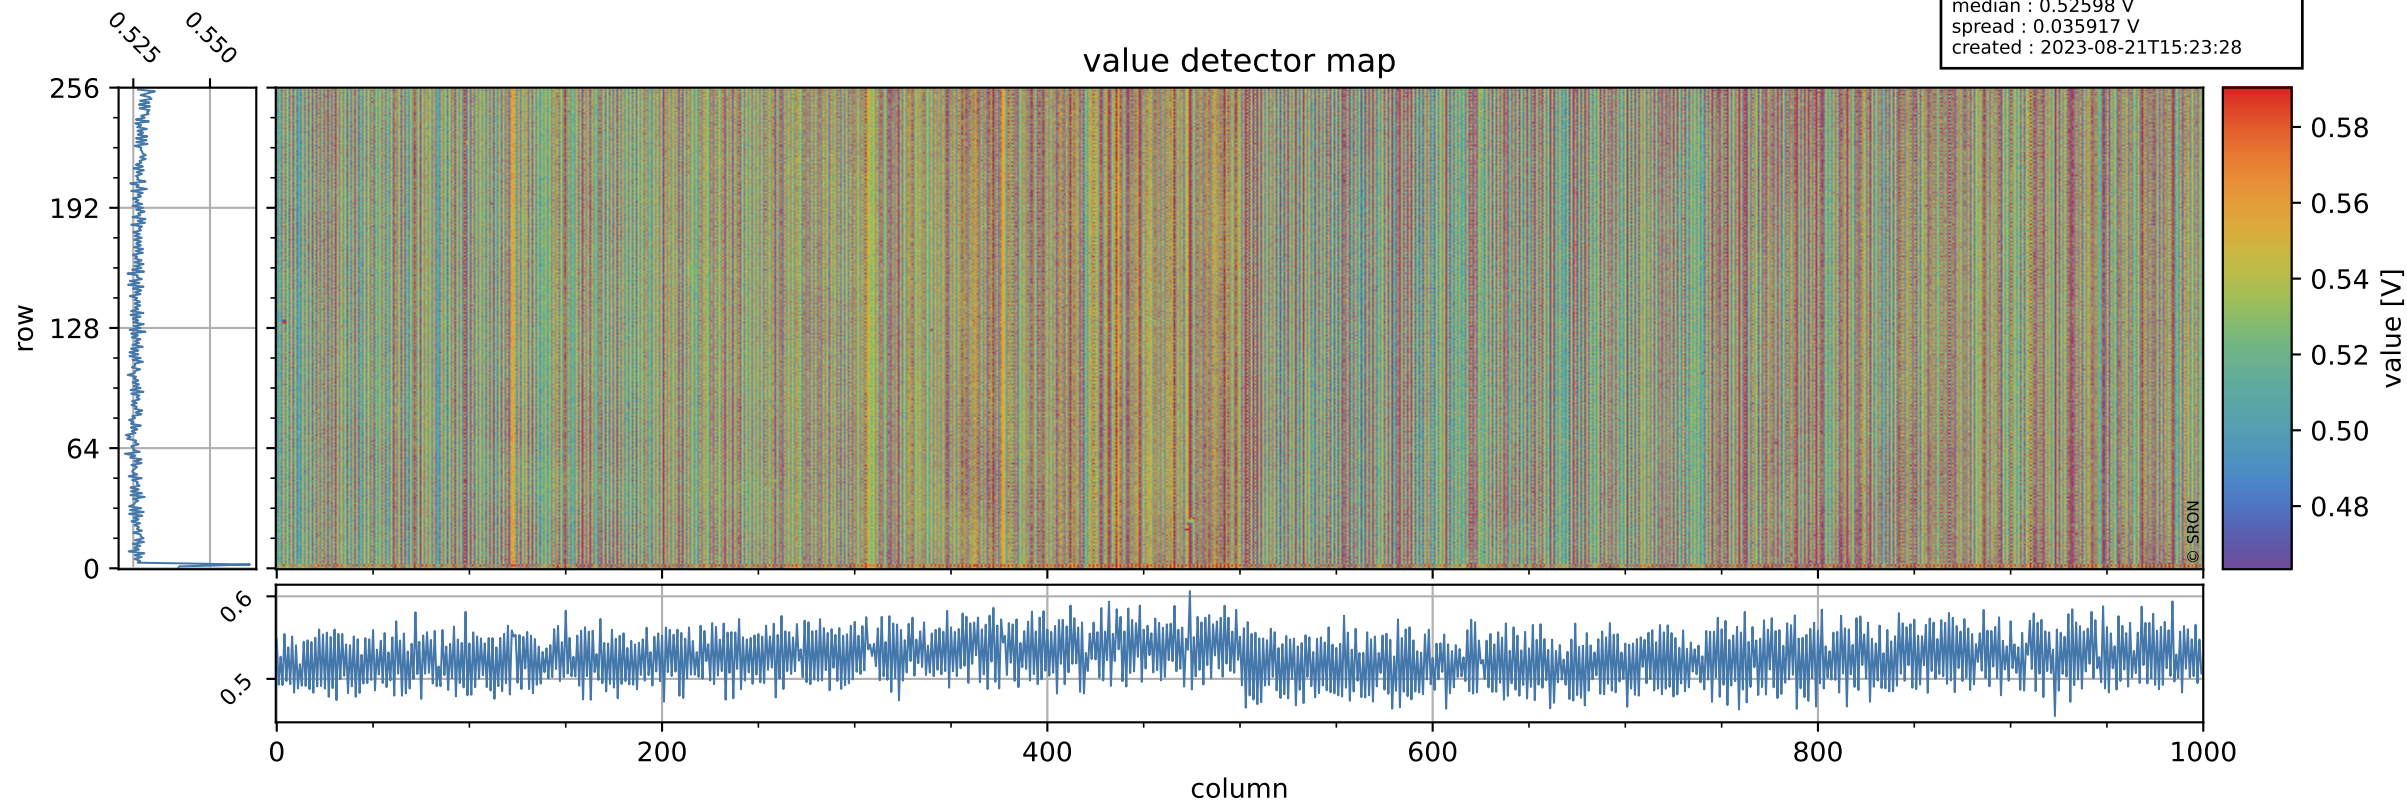

Tropomi SWIR offset (official)

orbits : 18 in [25867, 25912]
coverage : 2022-10-10 / 2022-10-13
median : 0.52598 V
spread : 0.035917 V
created : 2023-08-21T15:23:28

value detector map

Tropomi SWIR offset (official)

orbits : 18 in [25867, 25912]
coverage : 2022-10-10 / 2022-10-13
median : 28.524 μV
spread : 14.448 μV
created : 2023-08-21T15:23:29

Tropomi SWIR offset (official)

orbits : 18 in [25867, 25912]
coverage : 2022-10-10 / 2022-10-13
median : -0.02984 mV
spread : 0.40603 mV
created : 2023-08-21T15:23:29

value compared with SWIR offset CKD

Tropomi SWIR offset (official) ground-tracks of Sentinel-5P

orbits : 18 in [25867, 25912]
coverage : 2022-10-10 / 2022-10-13
created : 2023-08-21T15:23:29

Tropomi SWIR offset (official)

orbits : [2827, 25912]
coverage : 2018-04-30 / 2022-10-13
created : 2023-08-21T15:23:30

trend of detector median & temperatures