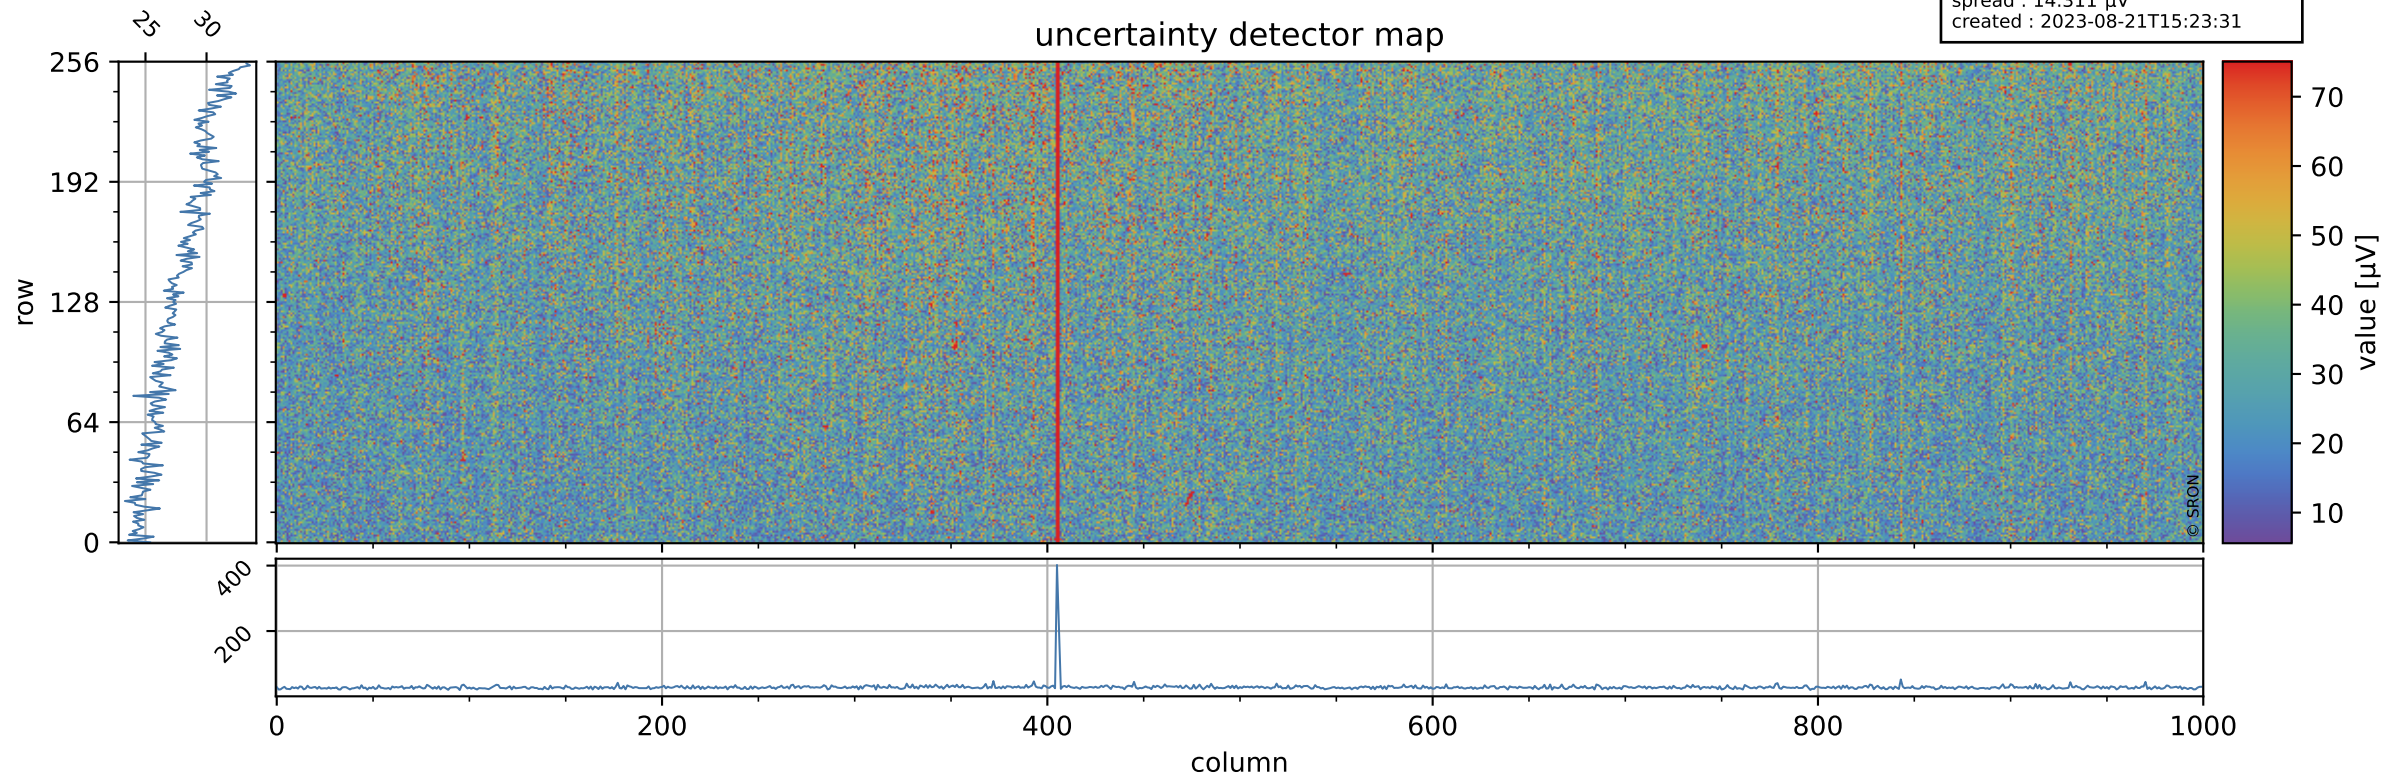

Tropomi SWIR offset (official)

orbits : 19 in [25882, 25927]
coverage : 2022-10-11 / 2022-10-14
median : 0.52598 V
spread : 0.035916 V
created : 2023-08-21T15:23:31

value detector map

Tropomi SWIR offset (official)

orbits : 19 in [25882, 25927]
coverage : 2022-10-11 / 2022-10-14
median : 27.973 μV
spread : 14.311 μV
created : 2023-08-21T15:23:31

Tropomi SWIR offset (official)

orbits : 19 in [25882, 25927]
coverage : 2022-10-11 / 2022-10-14
median : -0.030242 mV
spread : 0.40361 mV
created : 2023-08-21T15:23:31

value compared with SWIR offset CKD

Tropomi SWIR offset (official) ground-tracks of Sentinel-5P

orbits : 19 in [25882, 25927]
coverage : 2022-10-11 / 2022-10-14
created : 2023-08-21T15:23:31

Tropomi SWIR offset (official)

orbits : [2827, 25927]
coverage : 2018-04-30 / 2022-10-14
created : 2023-08-21T15:23:32

trend of detector median & temperatures