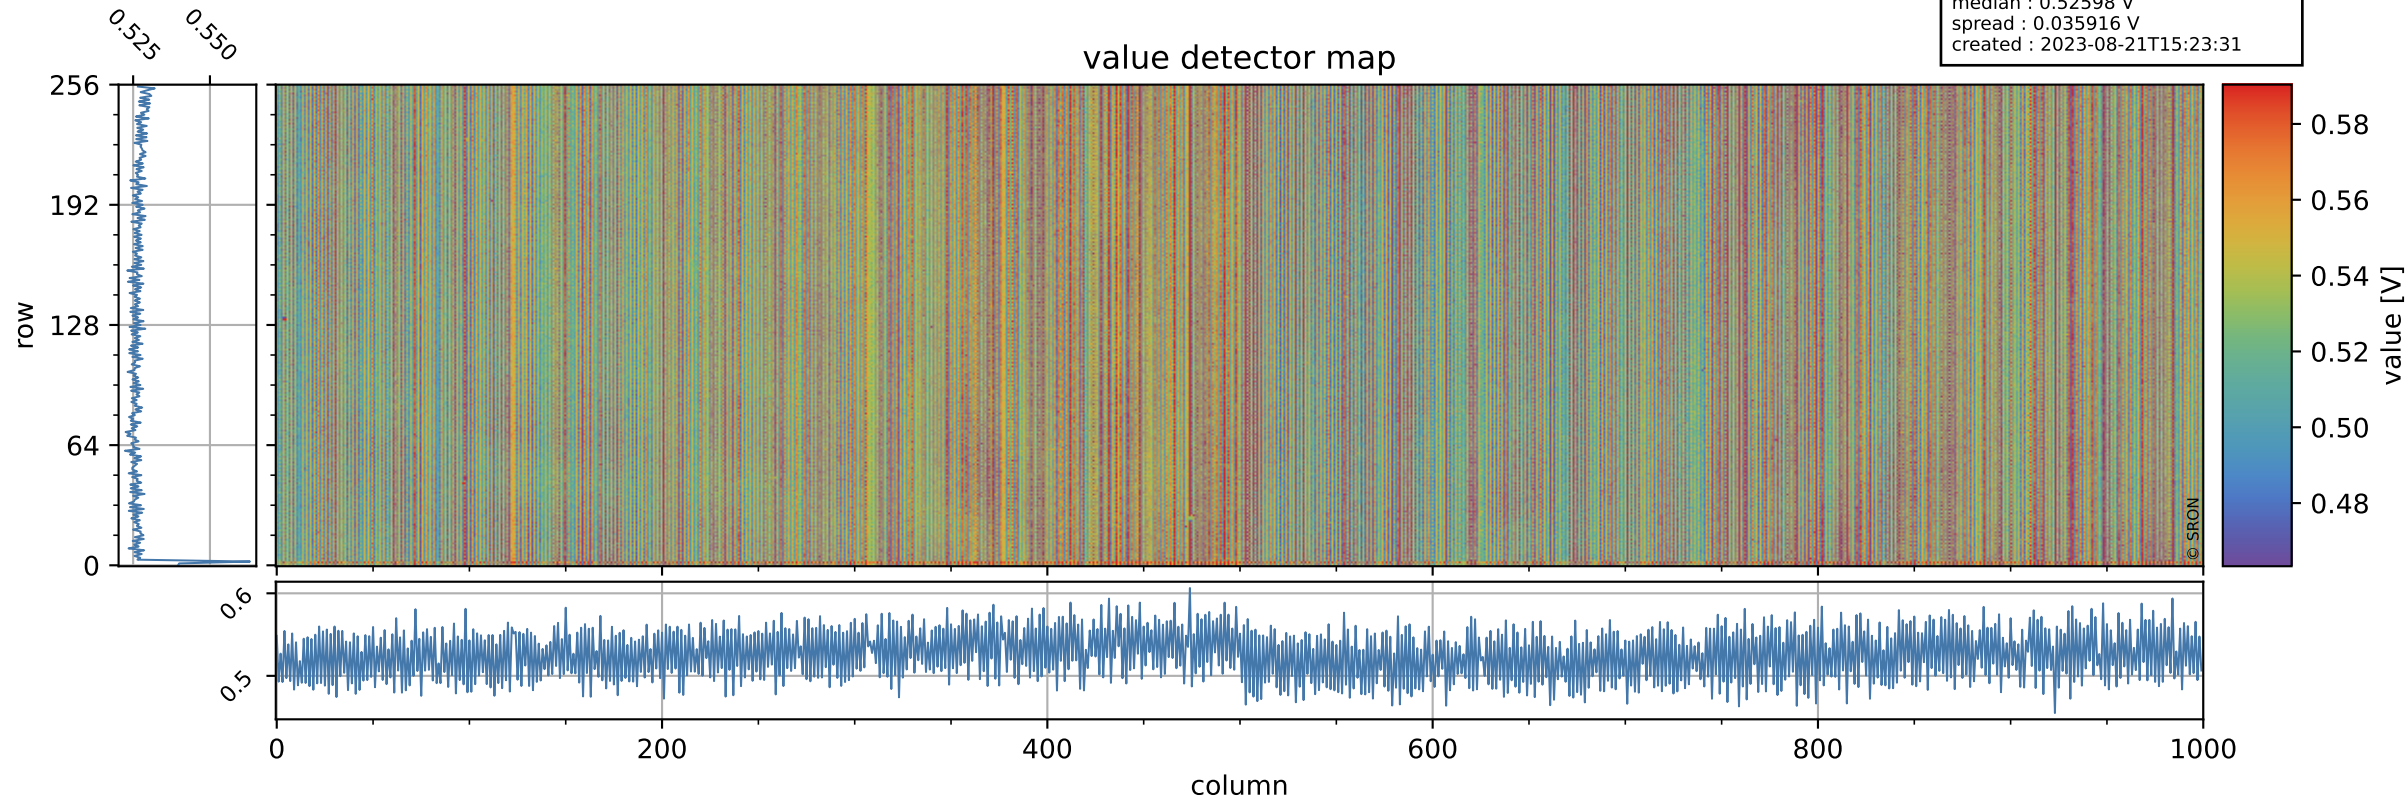

Tropomi SWIR offset (official)

orbits : 19 in [25882, 25927]
coverage : 2022-10-11 / 2022-10-14
median : 0.52598 V
spread : 0.035916 V
created : 2023-08-21T15:23:31

value detector map

Tropomi SWIR offset (official)

orbits : 19 in [25882, 25927]
coverage : 2022-10-11 / 2022-10-14
median : 27.973 μV
spread : 14.311 μV
created : 2023-08-21T15:23:31

Tropomi SWIR offset (official)

orbits : 19 in [25882, 25927]
coverage : 2022-10-11 / 2022-10-14
median : -0.030242 mV
spread : 0.40361 mV
created : 2023-08-21T15:23:31

value compared with SWIR offset CKD

Tropomi SWIR offset (official) ground-tracks of Sentinel-5P

orbits : 19 in [25882, 25927]
coverage : 2022-10-11 / 2022-10-14
created : 2023-08-21T15:23:31

Tropomi SWIR offset (official)

orbits : [2827, 25927]
coverage : 2018-04-30 / 2022-10-14
created : 2023-08-21T15:23:32

trend of detector median & temperatures