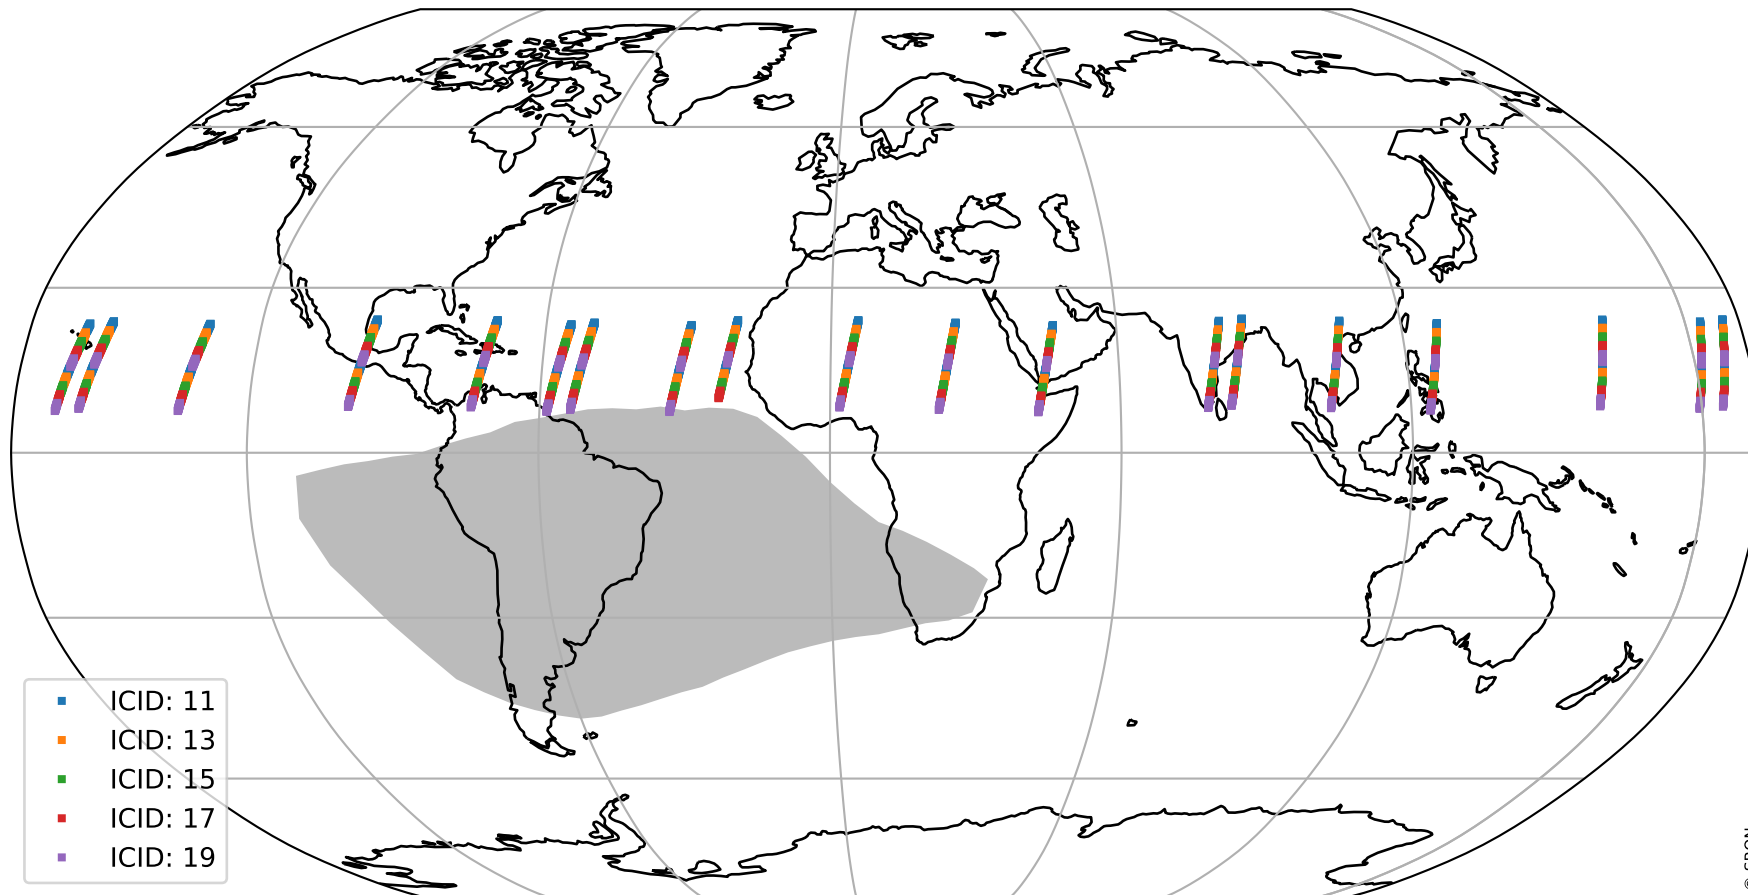

Tropomi SWIR offset (official)

orbits : 19 in [25882, 25927]
coverage : 2022-10-11 / 2022-10-14
median : 0.52598 V
spread : 0.035916 V
created : 2023-08-21T15:23:31

value detector map

Tropomi SWIR offset (official)

orbits : 19 in [25882, 25927]
coverage : 2022-10-11 / 2022-10-14
median : 27.973 μV
spread : 14.311 μV
created : 2023-08-21T15:23:31

Tropomi SWIR offset (official)

orbits : 19 in [25882, 25927]
coverage : 2022-10-11 / 2022-10-14
median : -0.030242 mV
spread : 0.40361 mV
created : 2023-08-21T15:23:31

value compared with SWIR offset CKD

Tropomi SWIR offset (official) ground-tracks of Sentinel-5P

orbits : 19 in [25882, 25927]
coverage : 2022-10-11 / 2022-10-14
created : 2023-08-21T15:23:31

Tropomi SWIR offset (official)

orbits : [2827, 25927]
coverage : 2018-04-30 / 2022-10-14
created : 2023-08-21T15:23:32

trend of detector median & temperatures