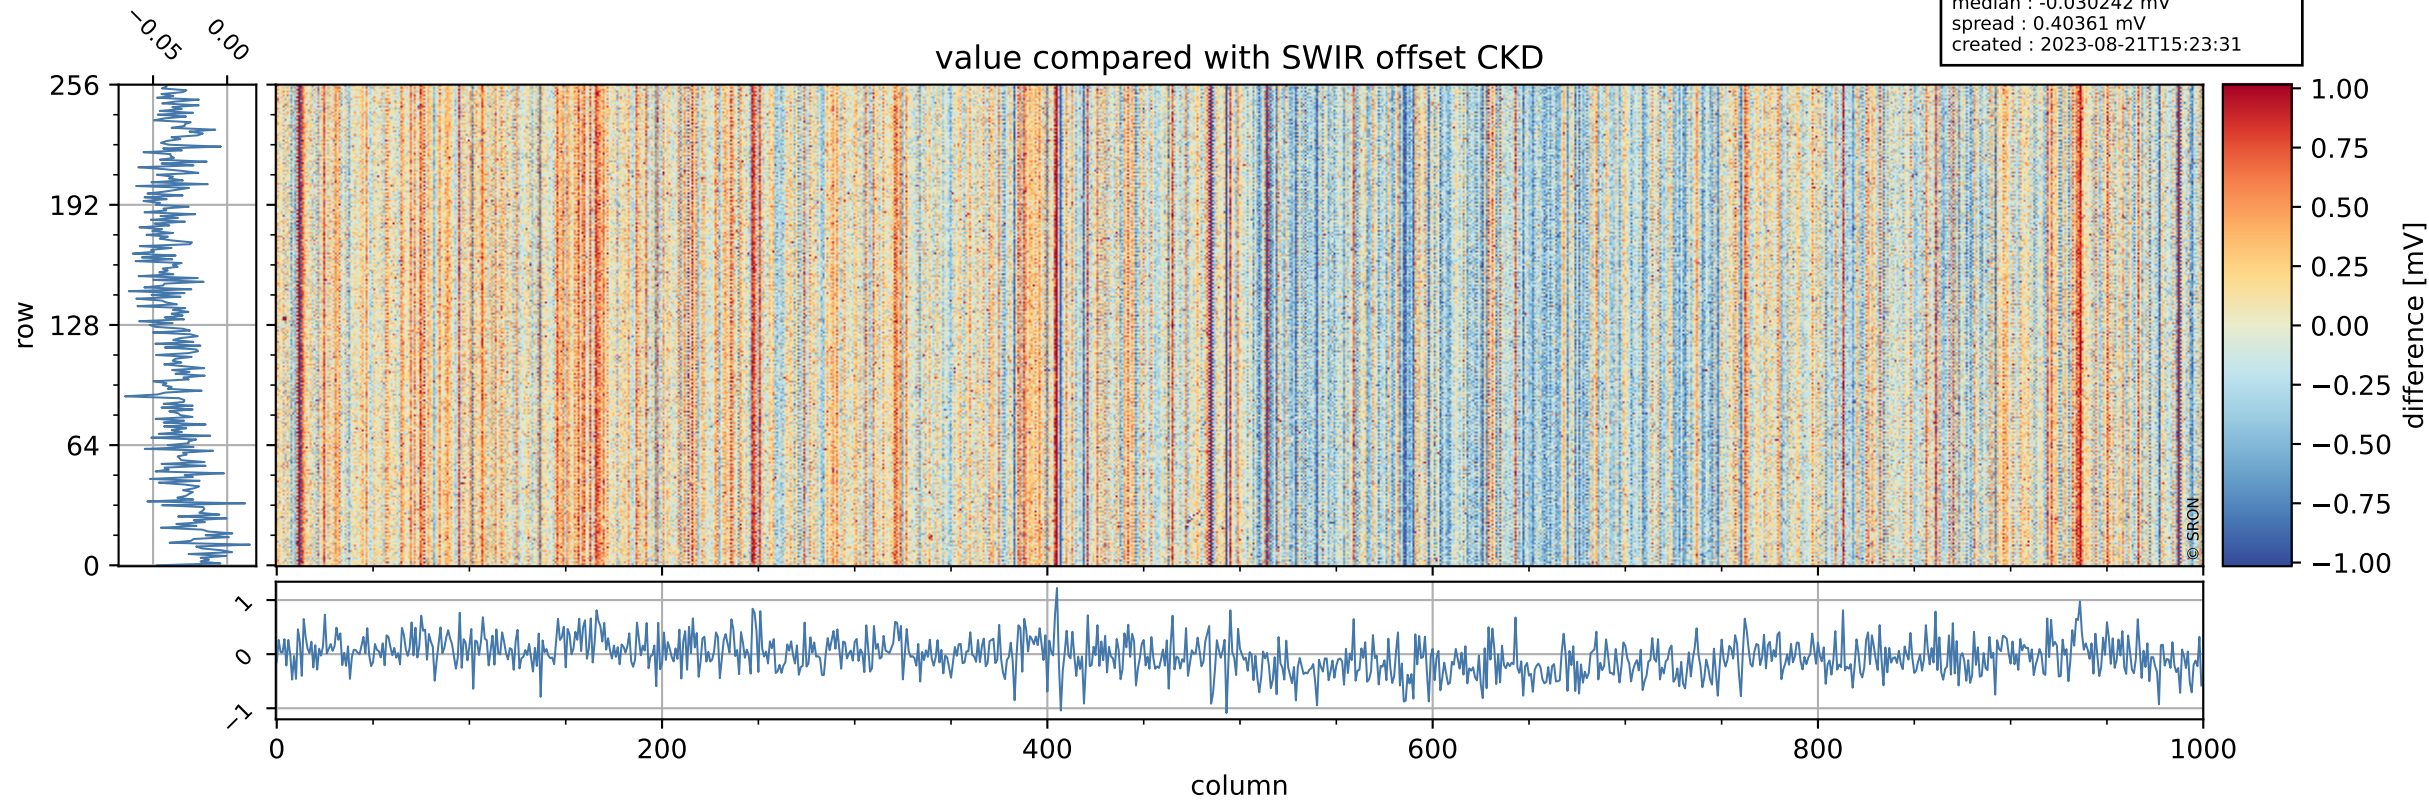

Tropomi SWIR offset (official)

orbits : 19 in [25882, 25927]
coverage : 2022-10-11 / 2022-10-14
median : 0.52598 V
spread : 0.035916 V
created : 2023-08-21T15:23:31

value detector map

Tropomi SWIR offset (official)

orbits : 19 in [25882, 25927]
coverage : 2022-10-11 / 2022-10-14
median : 27.973 μV
spread : 14.311 μV
created : 2023-08-21T15:23:31

Tropomi SWIR offset (official)

orbits : 19 in [25882, 25927]
coverage : 2022-10-11 / 2022-10-14
median : -0.030242 mV
spread : 0.40361 mV
created : 2023-08-21T15:23:31

value compared with SWIR offset CKD

Tropomi SWIR offset (official) ground-tracks of Sentinel-5P

orbits : 19 in [25882, 25927]
coverage : 2022-10-11 / 2022-10-14
created : 2023-08-21T15:23:31

Tropomi SWIR offset (official)

orbits : [2827, 25927]
coverage : 2018-04-30 / 2022-10-14
created : 2023-08-21T15:23:32

trend of detector median & temperatures