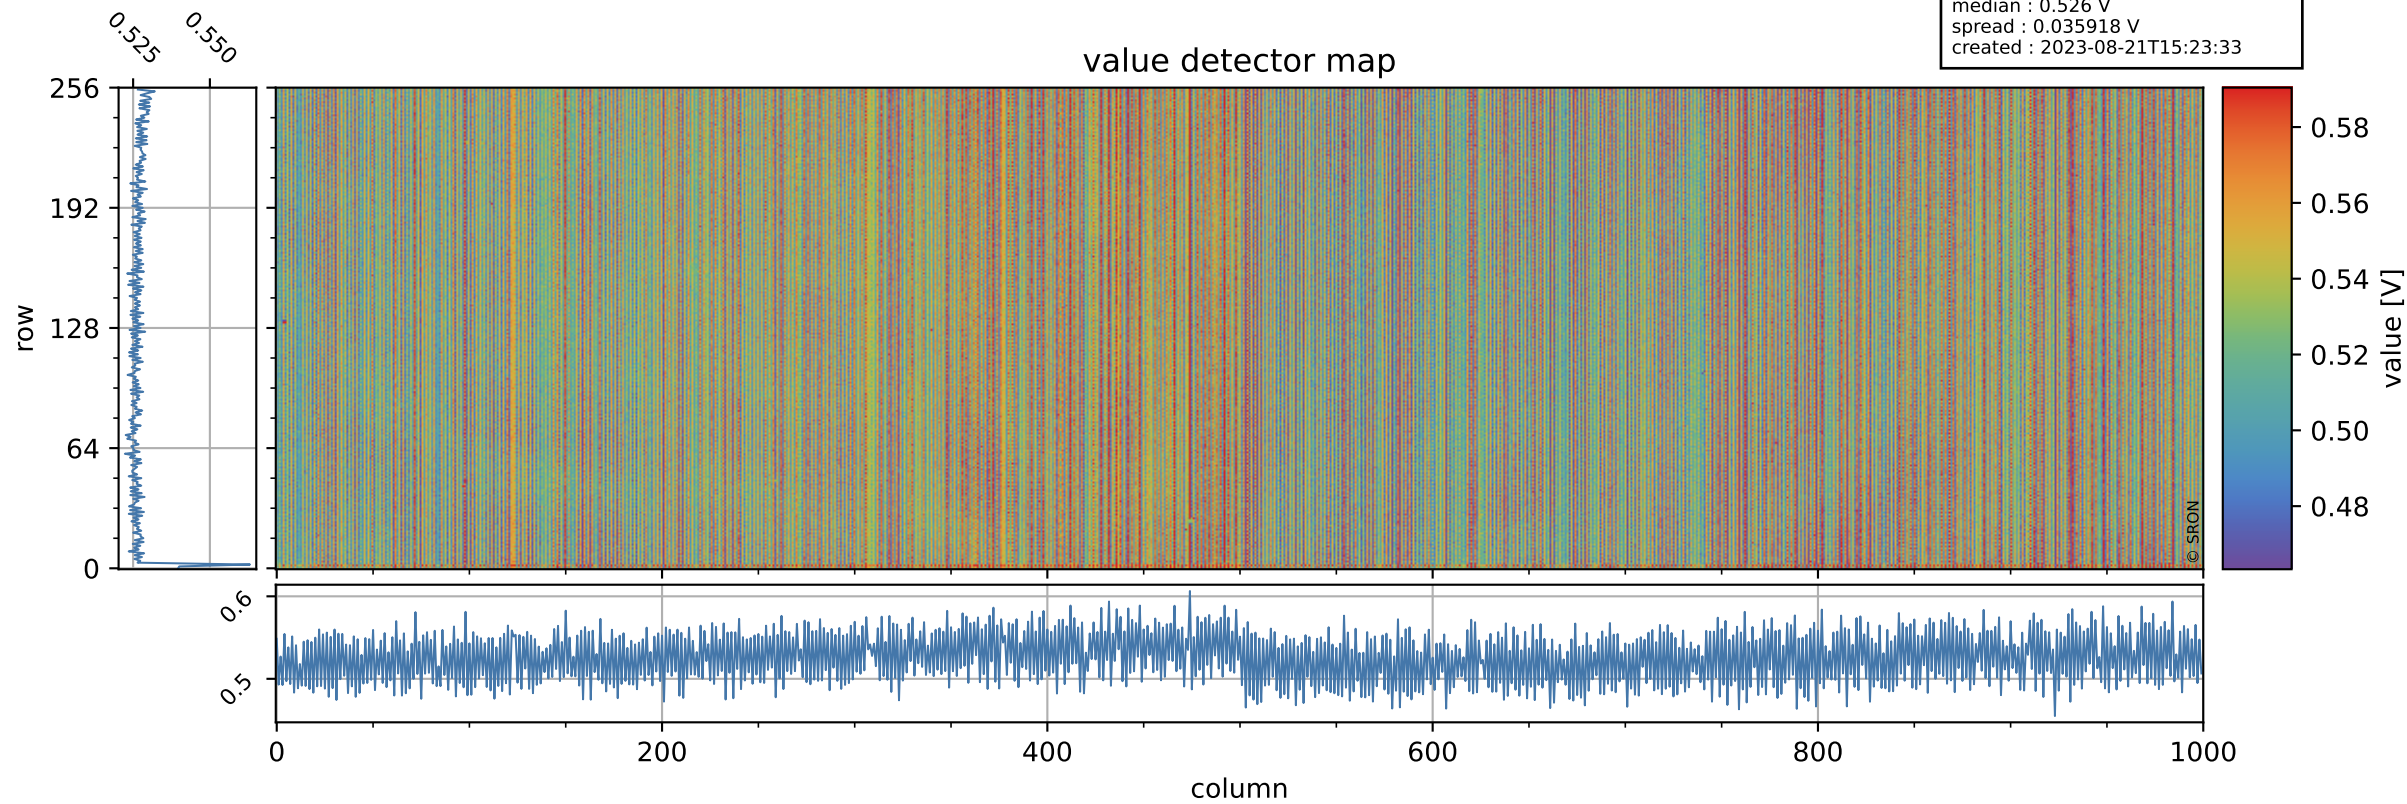

Tropomi SWIR offset (official)

orbits : 19 in [25897, 25942]
coverage : 2022-10-12 / 2022-10-15
median : 0.526 V
spread : 0.035918 V
created : 2023-08-21T15:23:33

value detector map

Tropomi SWIR offset (official)

orbits : 19 in [25897, 25942]
coverage : 2022-10-12 / 2022-10-15
median : 28.701 μV
spread : 14.638 μV
created : 2023-08-21T15:23:33

Tropomi SWIR offset (official)

orbits : 19 in [25897, 25942]
coverage : 2022-10-12 / 2022-10-15
median : -0.017754 mV
spread : 0.40442 mV
created : 2023-08-21T15:23:33

value compared with SWIR offset CKD

Tropomi SWIR offset (official) ground-tracks of Sentinel-5P

orbits : 19 in [25897, 25942]
coverage : 2022-10-12 / 2022-10-15
created : 2023-08-21T15:23:34

Tropomi SWIR offset (official)

orbits : [2827, 25942]
coverage : 2018-04-30 / 2022-10-15
created : 2023-08-21T15:23:34

trend of detector median & temperatures