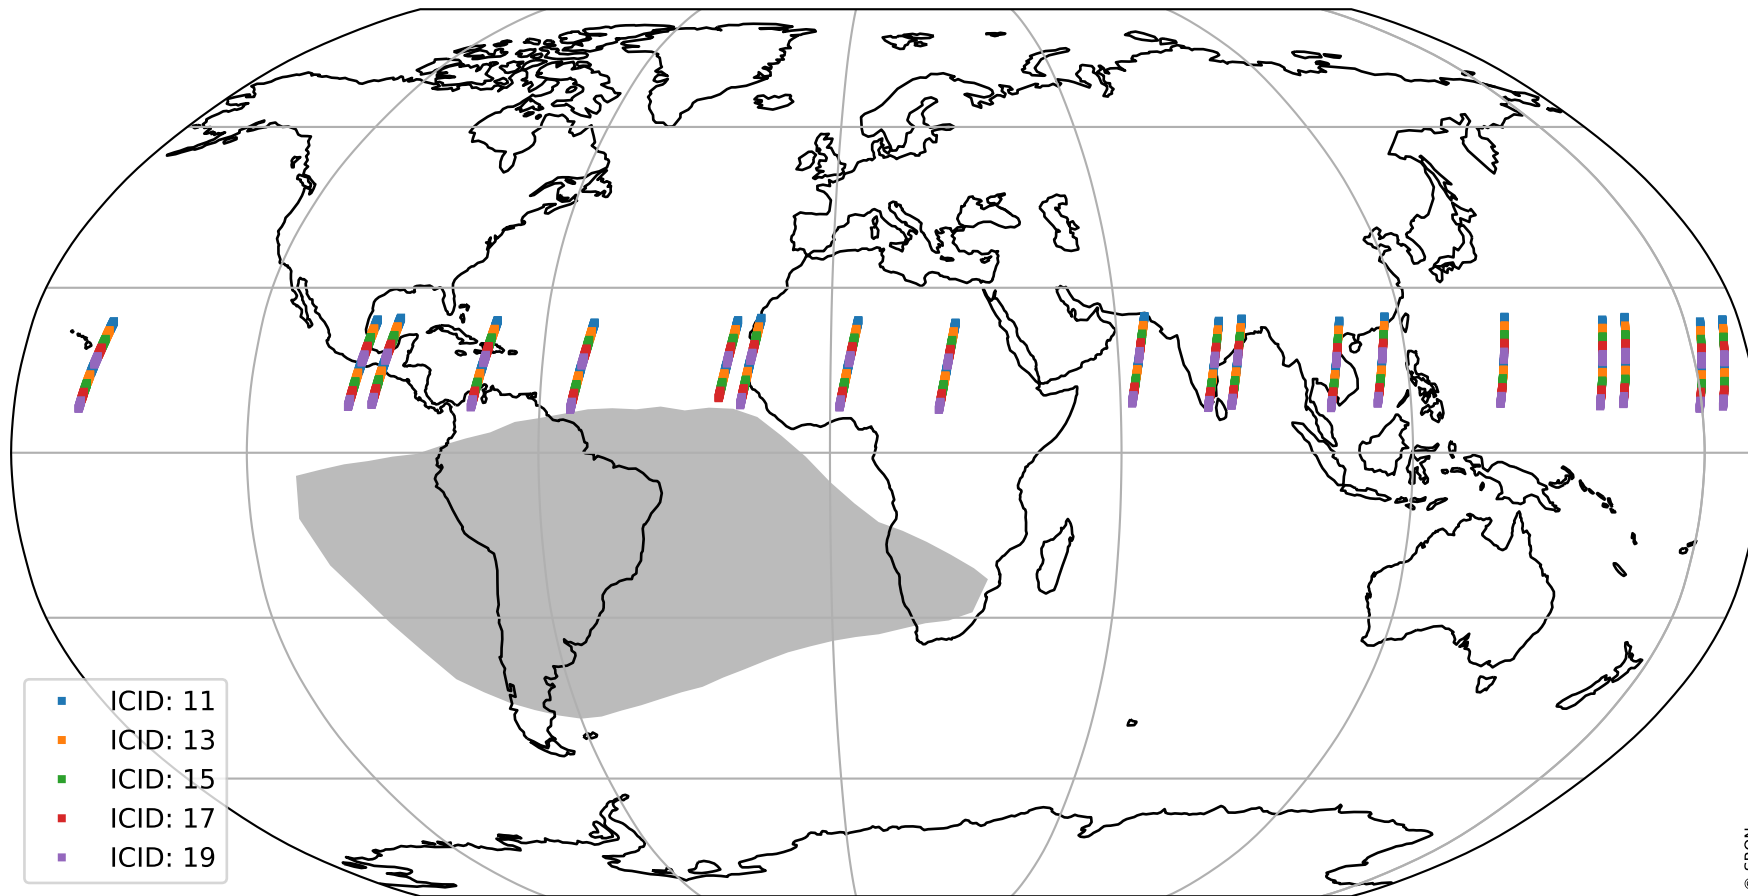

Tropomi SWIR offset (official)

orbits : 19 in [25897, 25942]
coverage : 2022-10-12 / 2022-10-15
median : 0.526 V
spread : 0.035918 V
created : 2023-08-21T15:23:33

value detector map

Tropomi SWIR offset (official)

orbits : 19 in [25897, 25942]
coverage : 2022-10-12 / 2022-10-15
median : 28.701 μV
spread : 14.638 μV
created : 2023-08-21T15:23:33

Tropomi SWIR offset (official)

orbits : 19 in [25897, 25942]
coverage : 2022-10-12 / 2022-10-15
median : -0.017754 mV
spread : 0.40442 mV
created : 2023-08-21T15:23:33

value compared with SWIR offset CKD

Tropomi SWIR offset (official) ground-tracks of Sentinel-5P

orbits : 19 in [25897, 25942]
coverage : 2022-10-12 / 2022-10-15
created : 2023-08-21T15:23:34

Tropomi SWIR offset (official)

orbits : [2827, 25942]
coverage : 2018-04-30 / 2022-10-15
created : 2023-08-21T15:23:34

trend of detector median & temperatures