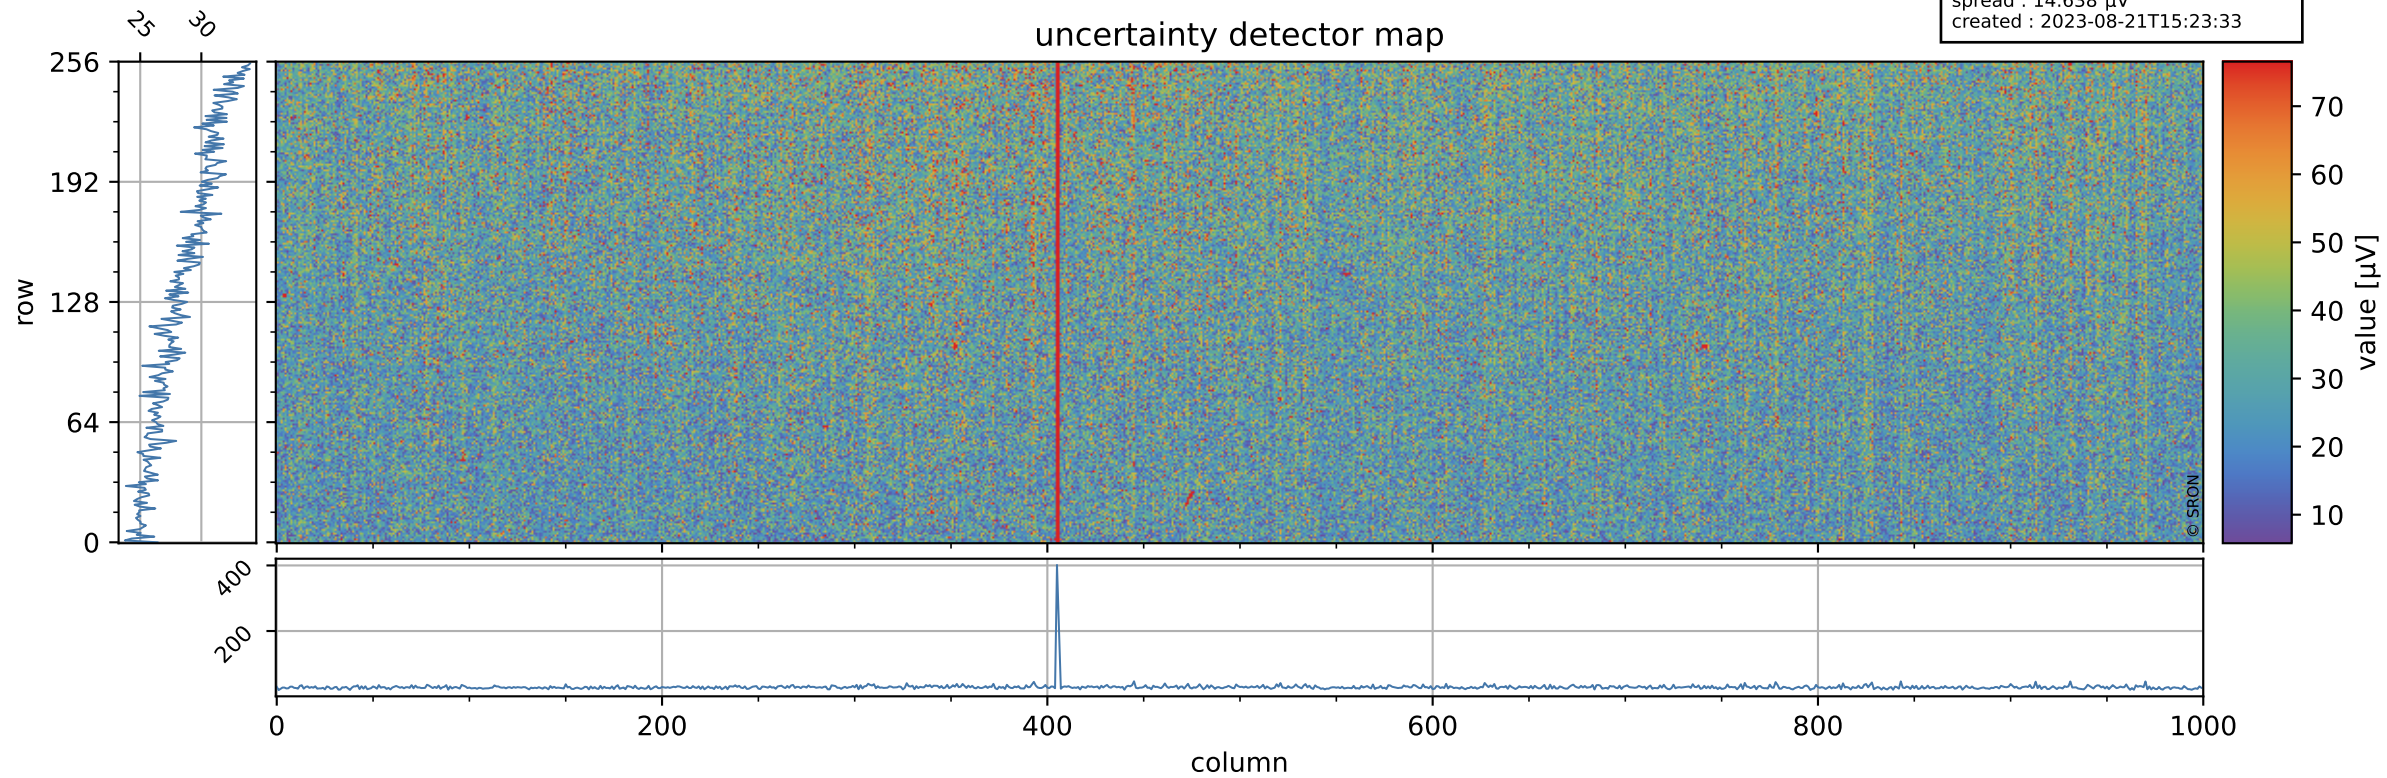

Tropomi SWIR offset (official)

orbits : 19 in [25897, 25942]
coverage : 2022-10-12 / 2022-10-15
median : 0.526 V
spread : 0.035918 V
created : 2023-08-21T15:23:33

value detector map

Tropomi SWIR offset (official)

orbits : 19 in [25897, 25942]
coverage : 2022-10-12 / 2022-10-15
median : 28.701 μV
spread : 14.638 μV
created : 2023-08-21T15:23:33

Tropomi SWIR offset (official)

orbits : 19 in [25897, 25942]
coverage : 2022-10-12 / 2022-10-15
median : -0.017754 mV
spread : 0.40442 mV
created : 2023-08-21T15:23:33

value compared with SWIR offset CKD

Tropomi SWIR offset (official) ground-tracks of Sentinel-5P

orbits : 19 in [25897, 25942]
coverage : 2022-10-12 / 2022-10-15
created : 2023-08-21T15:23:34

Tropomi SWIR offset (official)

orbits : [2827, 25942]
coverage : 2018-04-30 / 2022-10-15
created : 2023-08-21T15:23:34

trend of detector median & temperatures