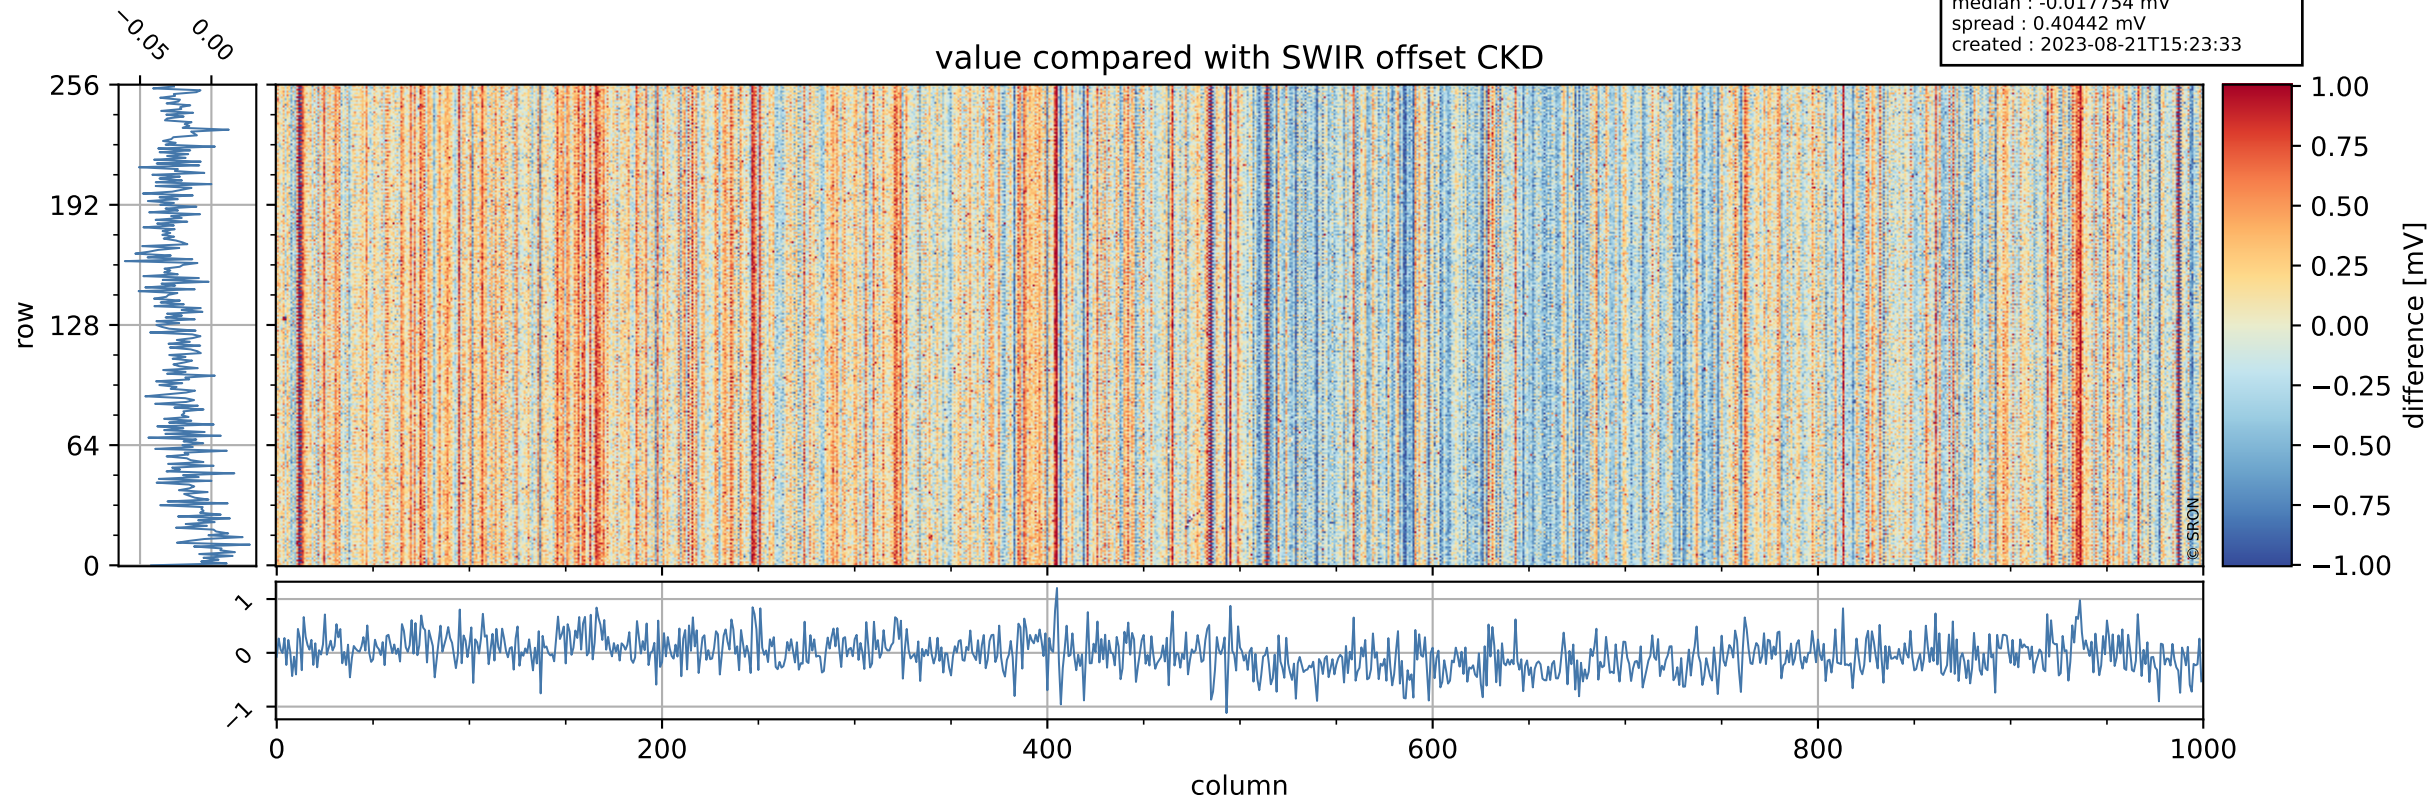

Tropomi SWIR offset (official)

orbits : 19 in [25897, 25942]
coverage : 2022-10-12 / 2022-10-15
median : 0.526 V
spread : 0.035918 V
created : 2023-08-21T15:23:33

value detector map

Tropomi SWIR offset (official)

orbits : 19 in [25897, 25942]
coverage : 2022-10-12 / 2022-10-15
median : 28.701 μV
spread : 14.638 μV
created : 2023-08-21T15:23:33

Tropomi SWIR offset (official)

orbits : 19 in [25897, 25942]
coverage : 2022-10-12 / 2022-10-15
median : -0.017754 mV
spread : 0.40442 mV
created : 2023-08-21T15:23:33

value compared with SWIR offset CKD

Tropomi SWIR offset (official) ground-tracks of Sentinel-5P

orbits : 19 in [25897, 25942]
coverage : 2022-10-12 / 2022-10-15
created : 2023-08-21T15:23:34

Tropomi SWIR offset (official)

orbits : [2827, 25942]
coverage : 2018-04-30 / 2022-10-15
created : 2023-08-21T15:23:34

trend of detector median & temperatures