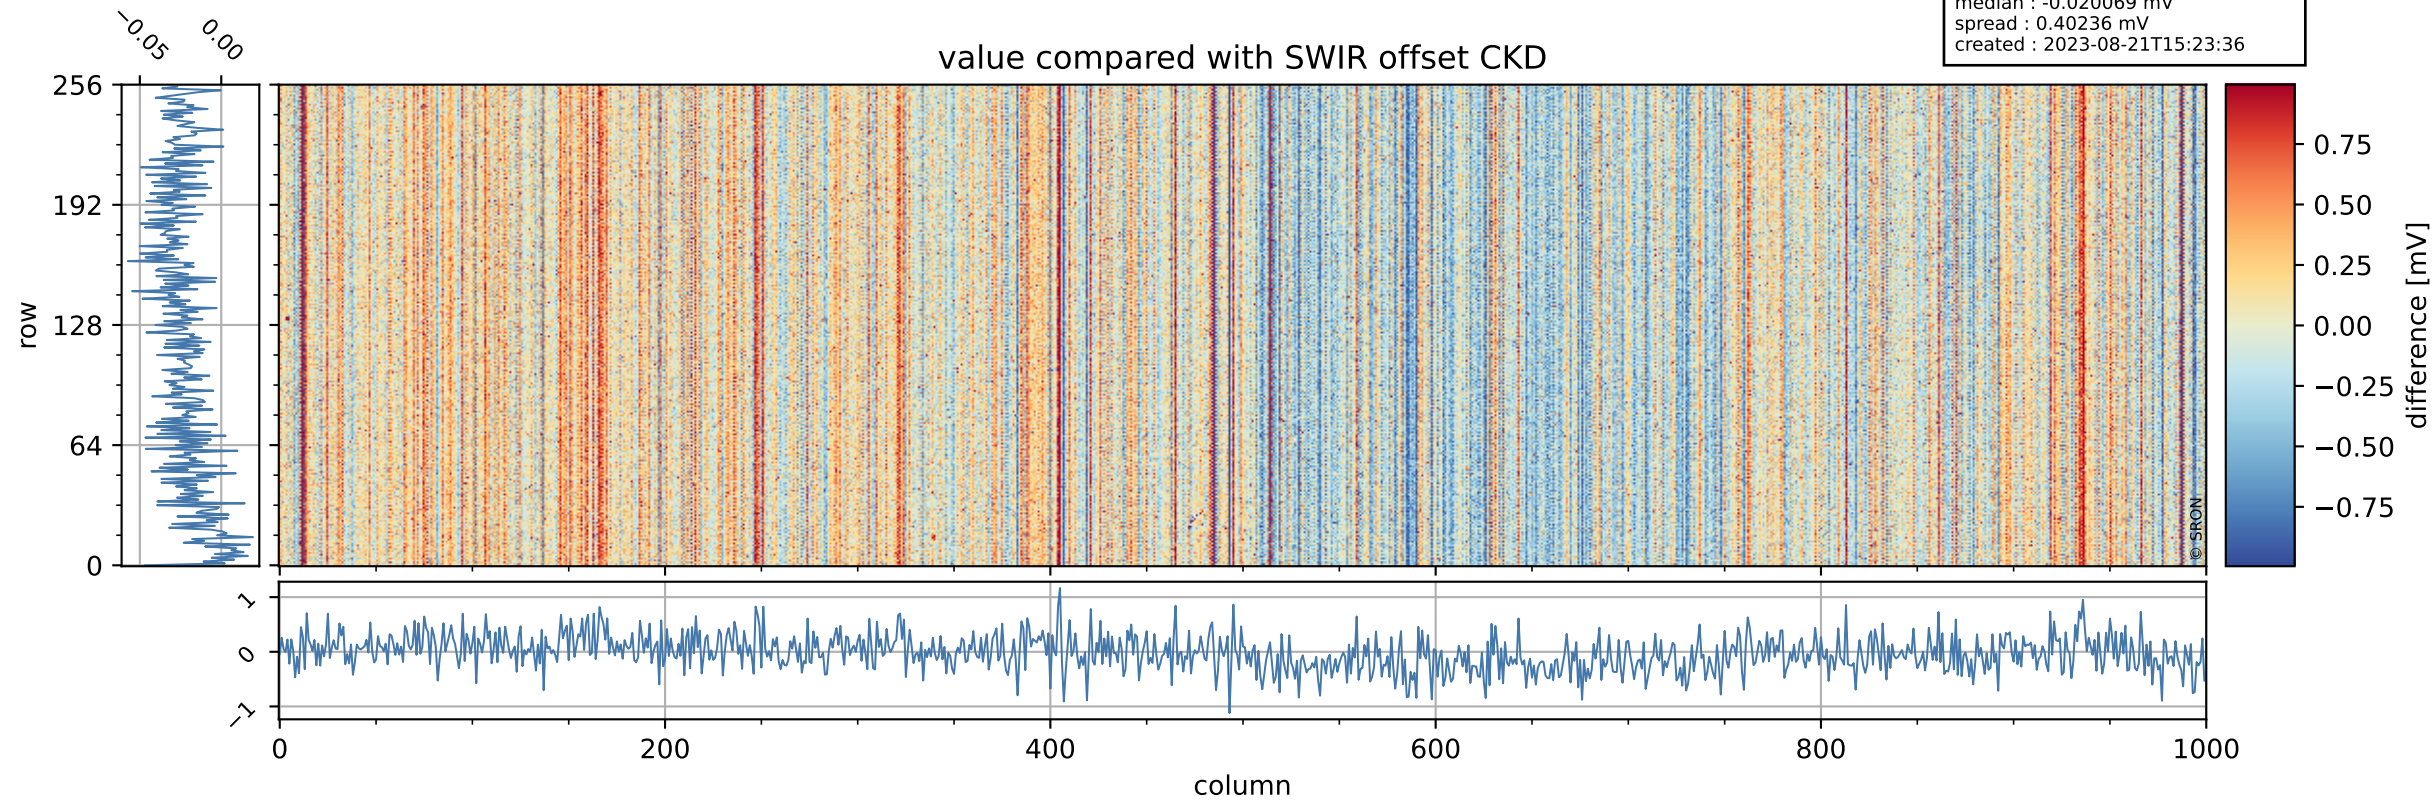

## value detector map

# Tropomi SWIR offset (official)

orbits : 20 in [25912, 25957]  
coverage : 2022-10-13 / 2022-10-16  
median : 27.95  $\mu\text{V}$   
spread : 14.333  $\mu\text{V}$   
created : 2023-08-21T15:23:35

# Tropomi SWIR offset (official)

orbits : 20 in [25912, 25957]  
coverage : 2022-10-13 / 2022-10-16  
median : -0.020069 mV  
spread : 0.40236 mV  
created : 2023-08-21T15:23:36

value compared with SWIR offset CKD

# Tropomi SWIR offset (official) ground-tracks of Sentinel-5P

orbits : 20 in [25912, 25957]  
coverage : 2022-10-13 / 2022-10-16  
created : 2023-08-21T15:23:36