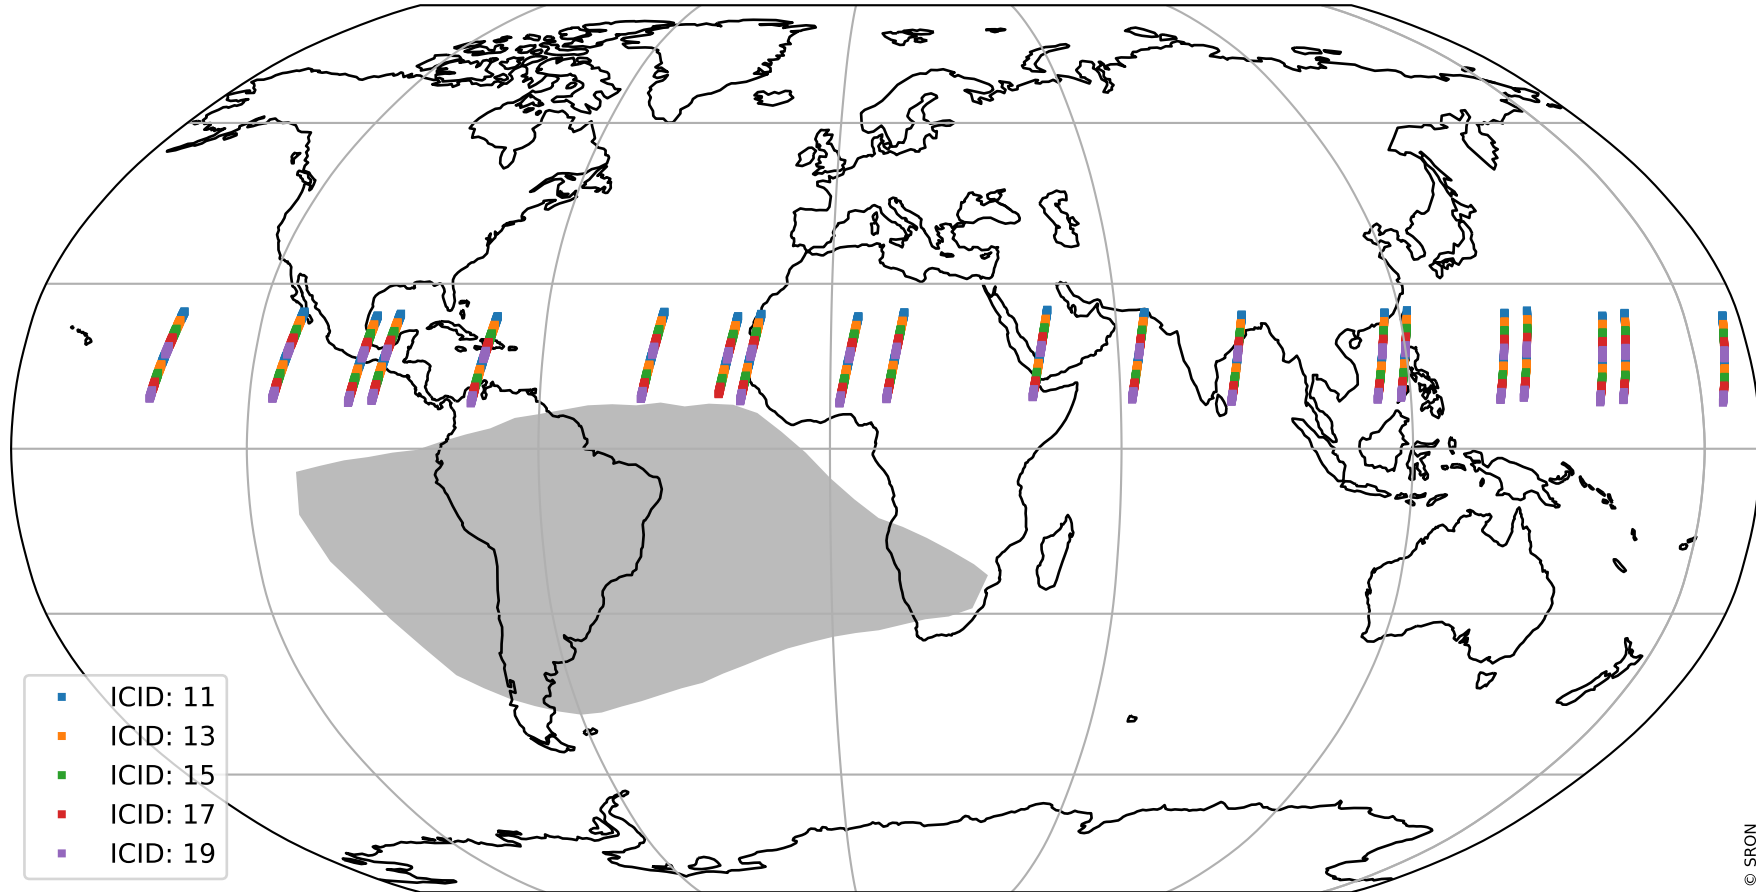

# Tropomi SWIR offset (official)

orbits : 20 in [25912, 25957]  
coverage : 2022-10-13 / 2022-10-16  
median : 27.95  $\mu\text{V}$   
spread : 14.333  $\mu\text{V}$   
created : 2023-08-21T15:23:35

# Tropomi SWIR offset (official)

orbits : 20 in [25912, 25957]  
coverage : 2022-10-13 / 2022-10-16  
median : -0.020069 mV  
spread : 0.40236 mV  
created : 2023-08-21T15:23:36

value compared with SWIR offset CKD

# Tropomi SWIR offset (official) ground-tracks of Sentinel-5P

orbits : 20 in [25912, 25957]  
coverage : 2022-10-13 / 2022-10-16  
created : 2023-08-21T15:23:36

# Tropomi SWIR offset (official)

orbits : [2827, 25957]  
coverage : 2018-04-30 / 2022-10-16  
created : 2023-08-21T15:23:37