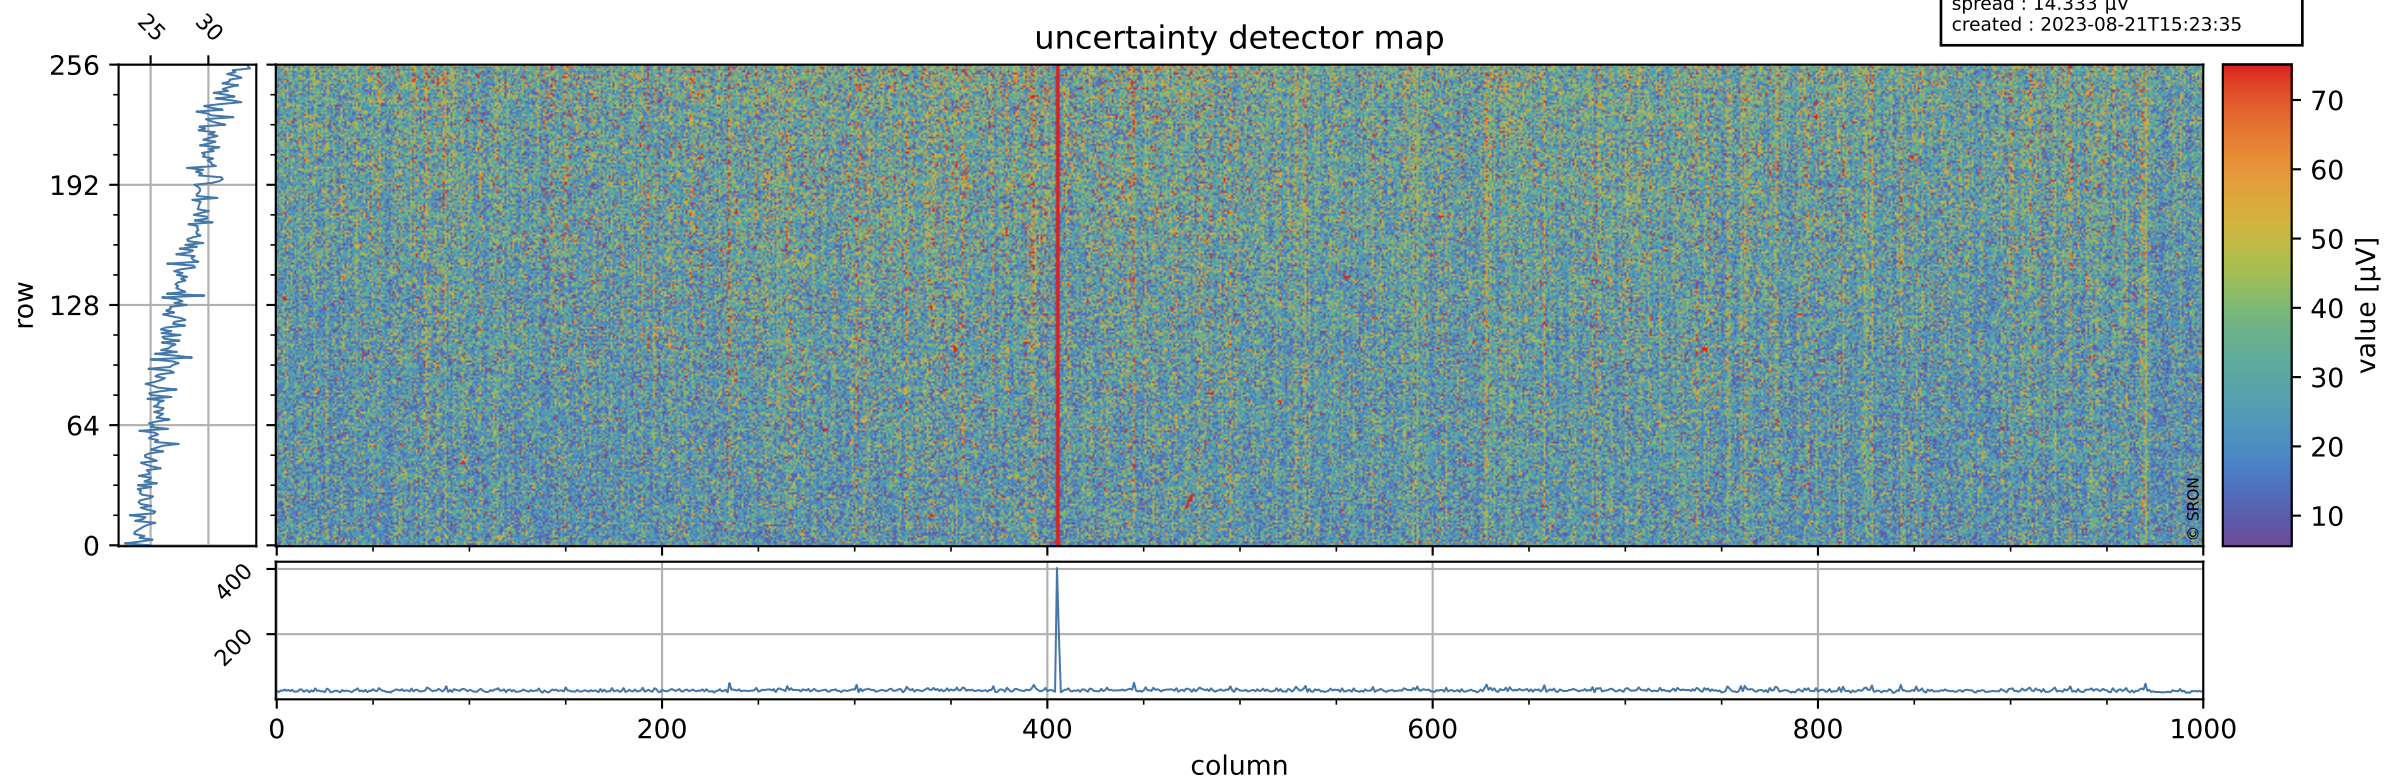

# Tropomi SWIR offset (official)

orbits : 20 in [25912, 25957]  
coverage : 2022-10-13 / 2022-10-16  
median : 0.52599 V  
spread : 0.035917 V  
created : 2023-08-21T15:23:35

## value detector map

# Tropomi SWIR offset (official)

orbits : 20 in [25912, 25957]  
coverage : 2022-10-13 / 2022-10-16  
median : 27.95  $\mu\text{V}$   
spread : 14.333  $\mu\text{V}$   
created : 2023-08-21T15:23:35

# Tropomi SWIR offset (official) ground-tracks of Sentinel-5P

orbits : 20 in [25912, 25957]  
coverage : 2022-10-13 / 2022-10-16  
created : 2023-08-21T15:23:36