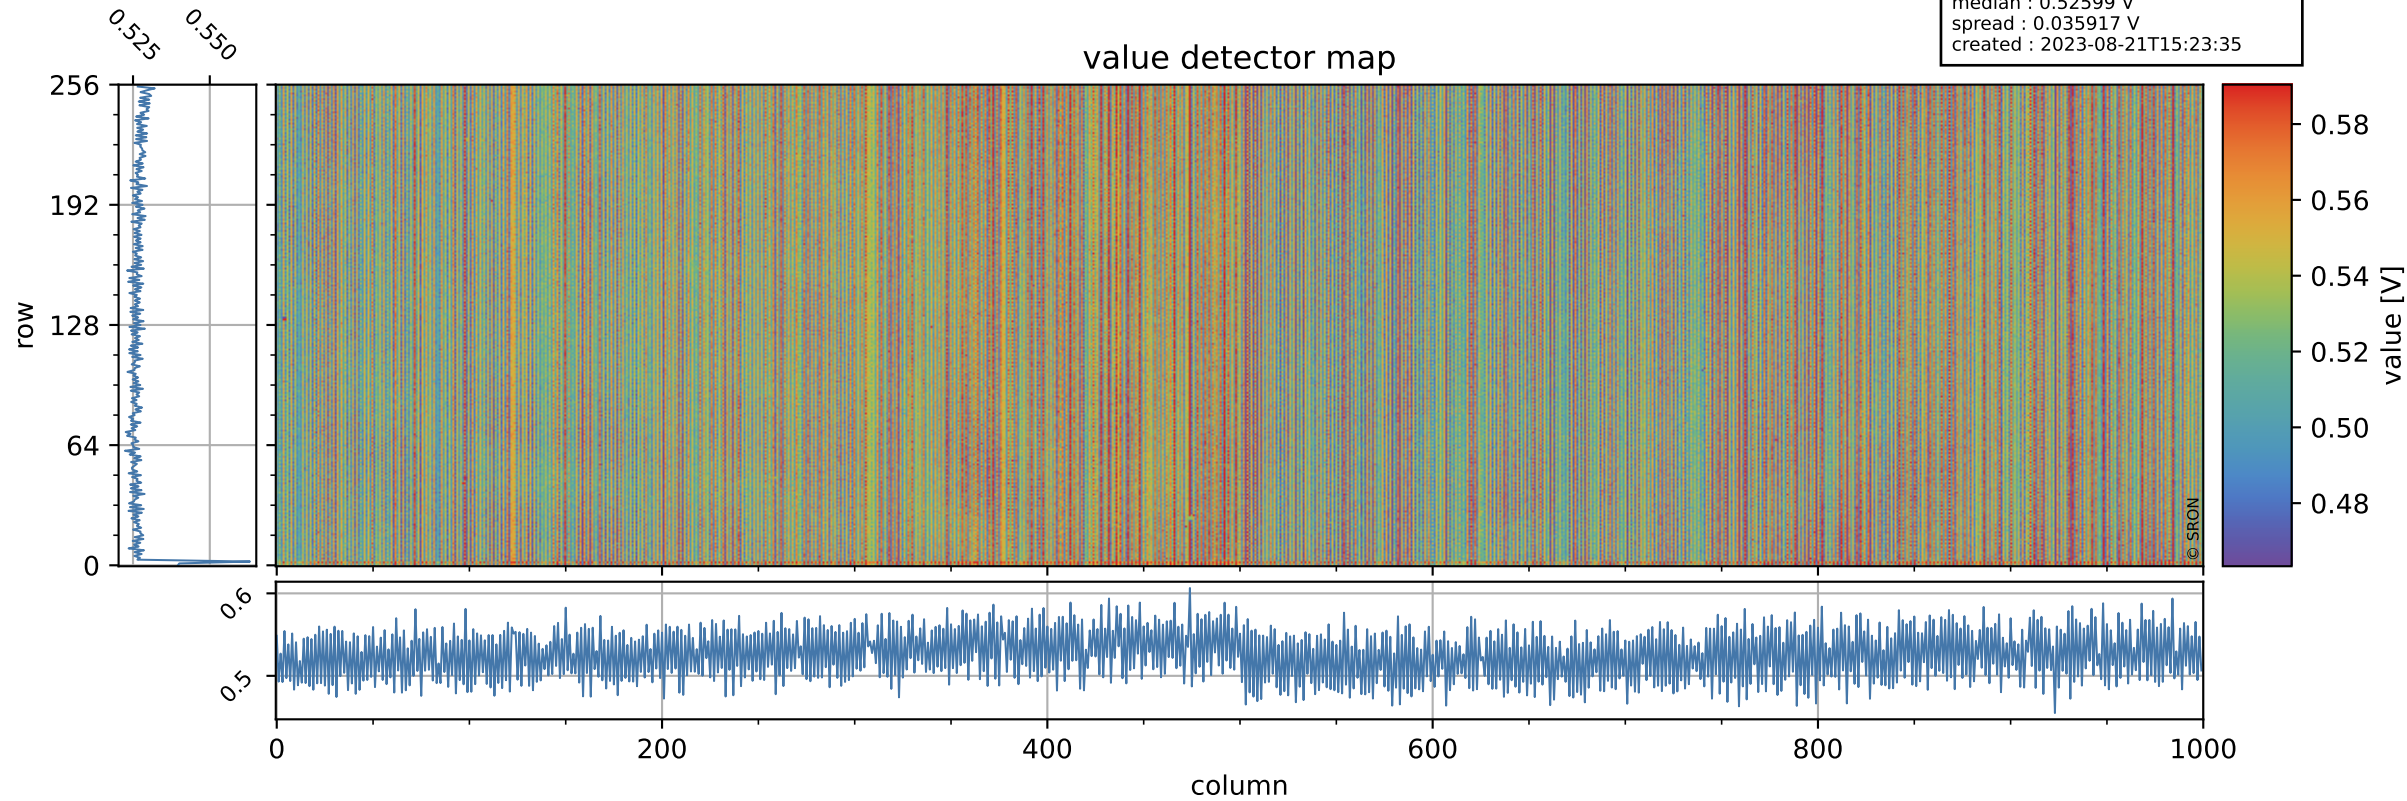

# Tropomi SWIR offset (official)

orbits : 20 in [25912, 25957]  
coverage : 2022-10-13 / 2022-10-16  
median : 0.52599 V  
spread : 0.035917 V  
created : 2023-08-21T15:23:35

## value detector map

# Tropomi SWIR offset (official)

orbits : 20 in [25912, 25957]  
coverage : 2022-10-13 / 2022-10-16  
median : 27.95  $\mu\text{V}$   
spread : 14.333  $\mu\text{V}$   
created : 2023-08-21T15:23:35

# Tropomi SWIR offset (official) ground-tracks of Sentinel-5P

orbits : 20 in [25912, 25957]  
coverage : 2022-10-13 / 2022-10-16  
created : 2023-08-21T15:23:36