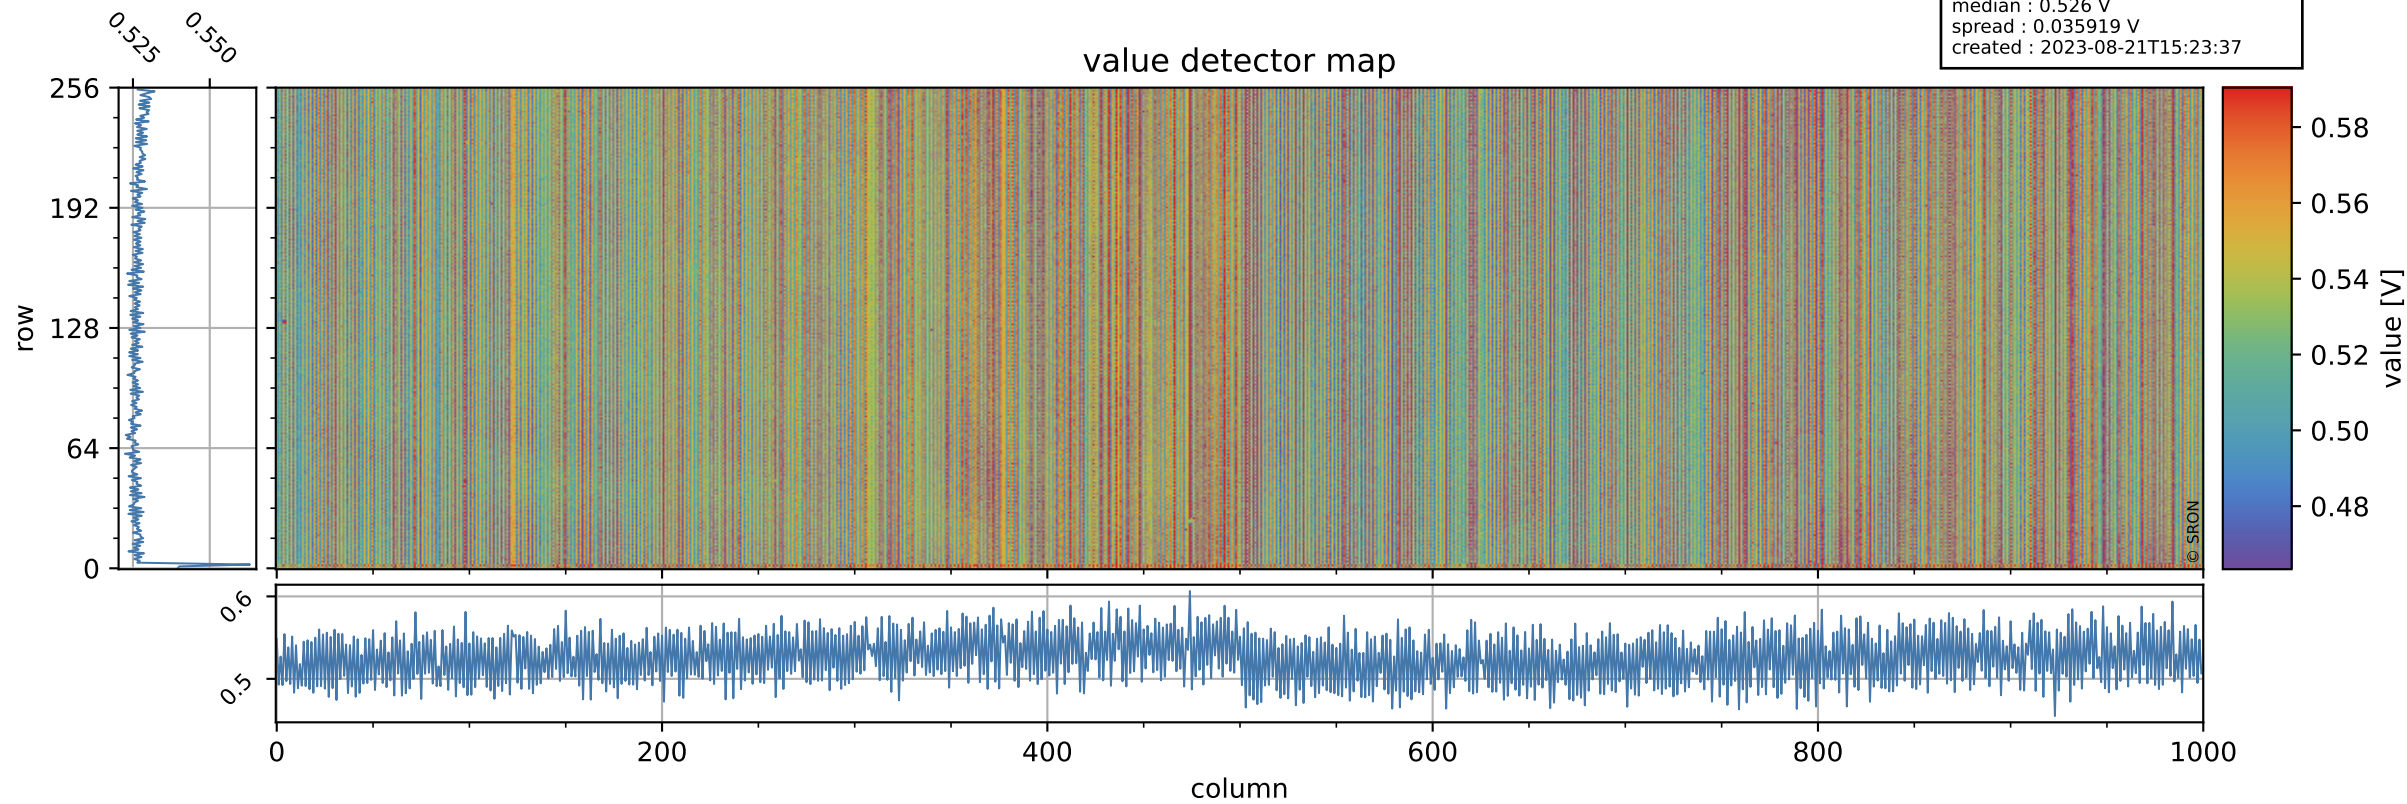

# Tropomi SWIR offset (official)

orbits : 19 in [25927, 25972]  
coverage : 2022-10-15 / 2022-10-18  
median : 0.526 V  
spread : 0.035919 V  
created : 2023-08-21T15:23:37

## value detector map

# Tropomi SWIR offset (official)

orbits : 19 in [25927, 25972]  
coverage : 2022-10-15 / 2022-10-18  
median : 28.21  $\mu\text{V}$   
spread : 14.371  $\mu\text{V}$   
created : 2023-08-21T15:23:38

# Tropomi SWIR offset (official) ground-tracks of Sentinel-5P

orbits : 19 in [25927, 25972]  
coverage : 2022-10-15 / 2022-10-18  
created : 2023-08-21T15:23:39