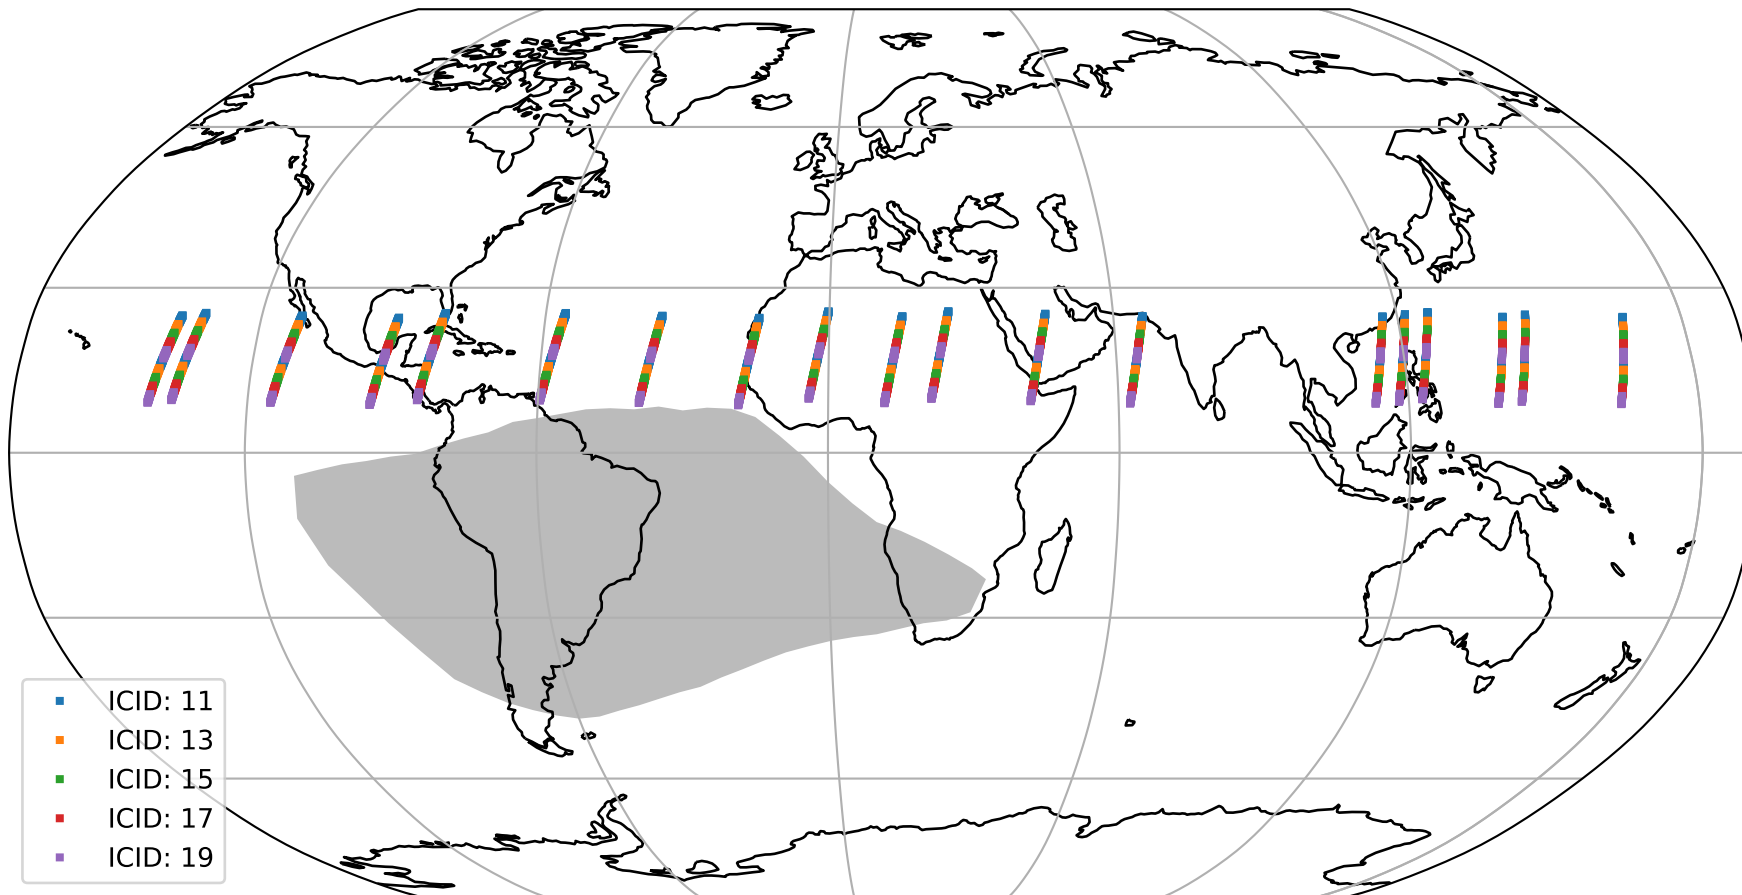

# Tropomi SWIR offset (official)

orbits : 19 in [25927, 25972]  
coverage : 2022-10-15 / 2022-10-18  
median : 28.21  $\mu\text{V}$   
spread : 14.371  $\mu\text{V}$   
created : 2023-08-21T15:23:38

# Tropomi SWIR offset (official)

orbits : 19 in [25927, 25972]  
coverage : 2022-10-15 / 2022-10-18  
median : -0.012234 mV  
spread : 0.40205 mV  
created : 2023-08-21T15:23:38

value compared with SWIR offset CKD

# Tropomi SWIR offset (official) ground-tracks of Sentinel-5P

orbits : 19 in [25927, 25972]  
coverage : 2022-10-15 / 2022-10-18  
created : 2023-08-21T15:23:39

# Tropomi SWIR offset (official)

orbits : [2827, 25972]  
coverage : 2018-04-30 / 2022-10-18  
created : 2023-08-21T15:23:39