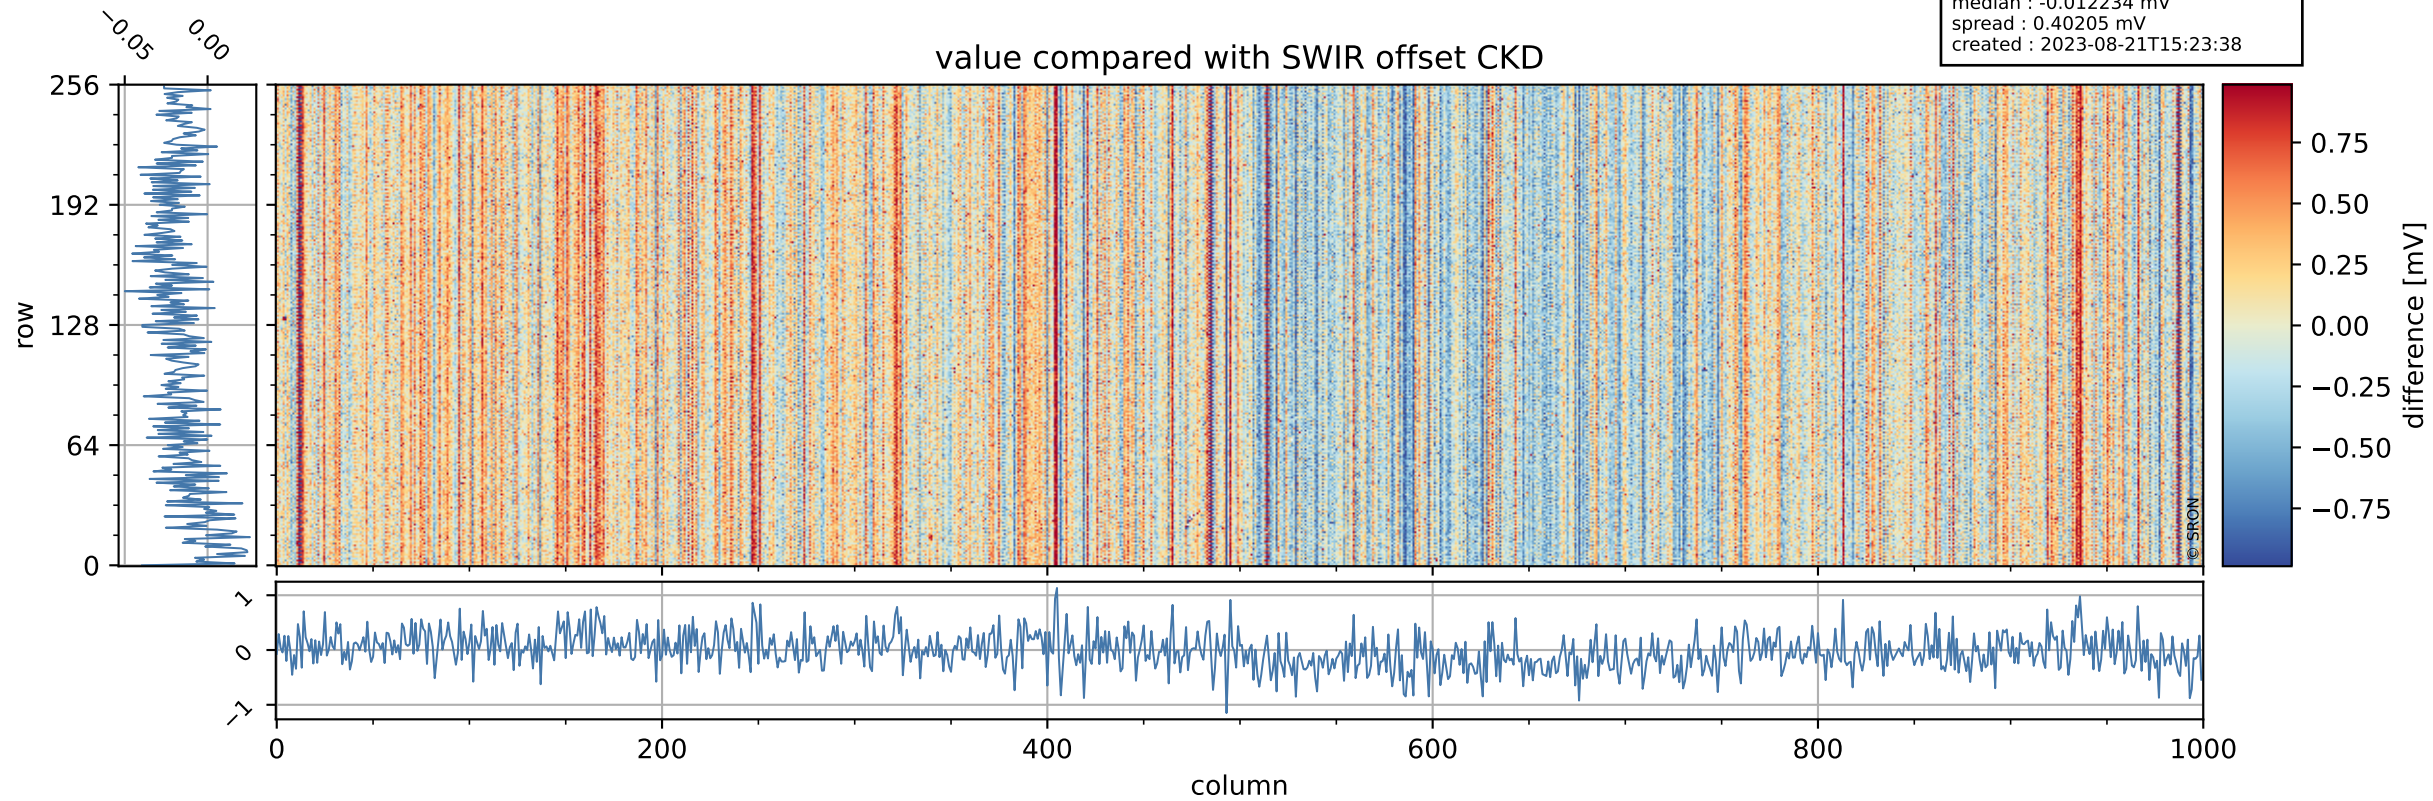

## value detector map

# Tropomi SWIR offset (official)

orbits : 19 in [25927, 25972]  
coverage : 2022-10-15 / 2022-10-18  
median : 28.21  $\mu\text{V}$   
spread : 14.371  $\mu\text{V}$   
created : 2023-08-21T15:23:38

# Tropomi SWIR offset (official)

orbits : 19 in [25927, 25972]  
coverage : 2022-10-15 / 2022-10-18  
median : -0.012234 mV  
spread : 0.40205 mV  
created : 2023-08-21T15:23:38

value compared with SWIR offset CKD

# Tropomi SWIR offset (official) ground-tracks of Sentinel-5P

orbits : 19 in [25927, 25972]  
coverage : 2022-10-15 / 2022-10-18  
created : 2023-08-21T15:23:39