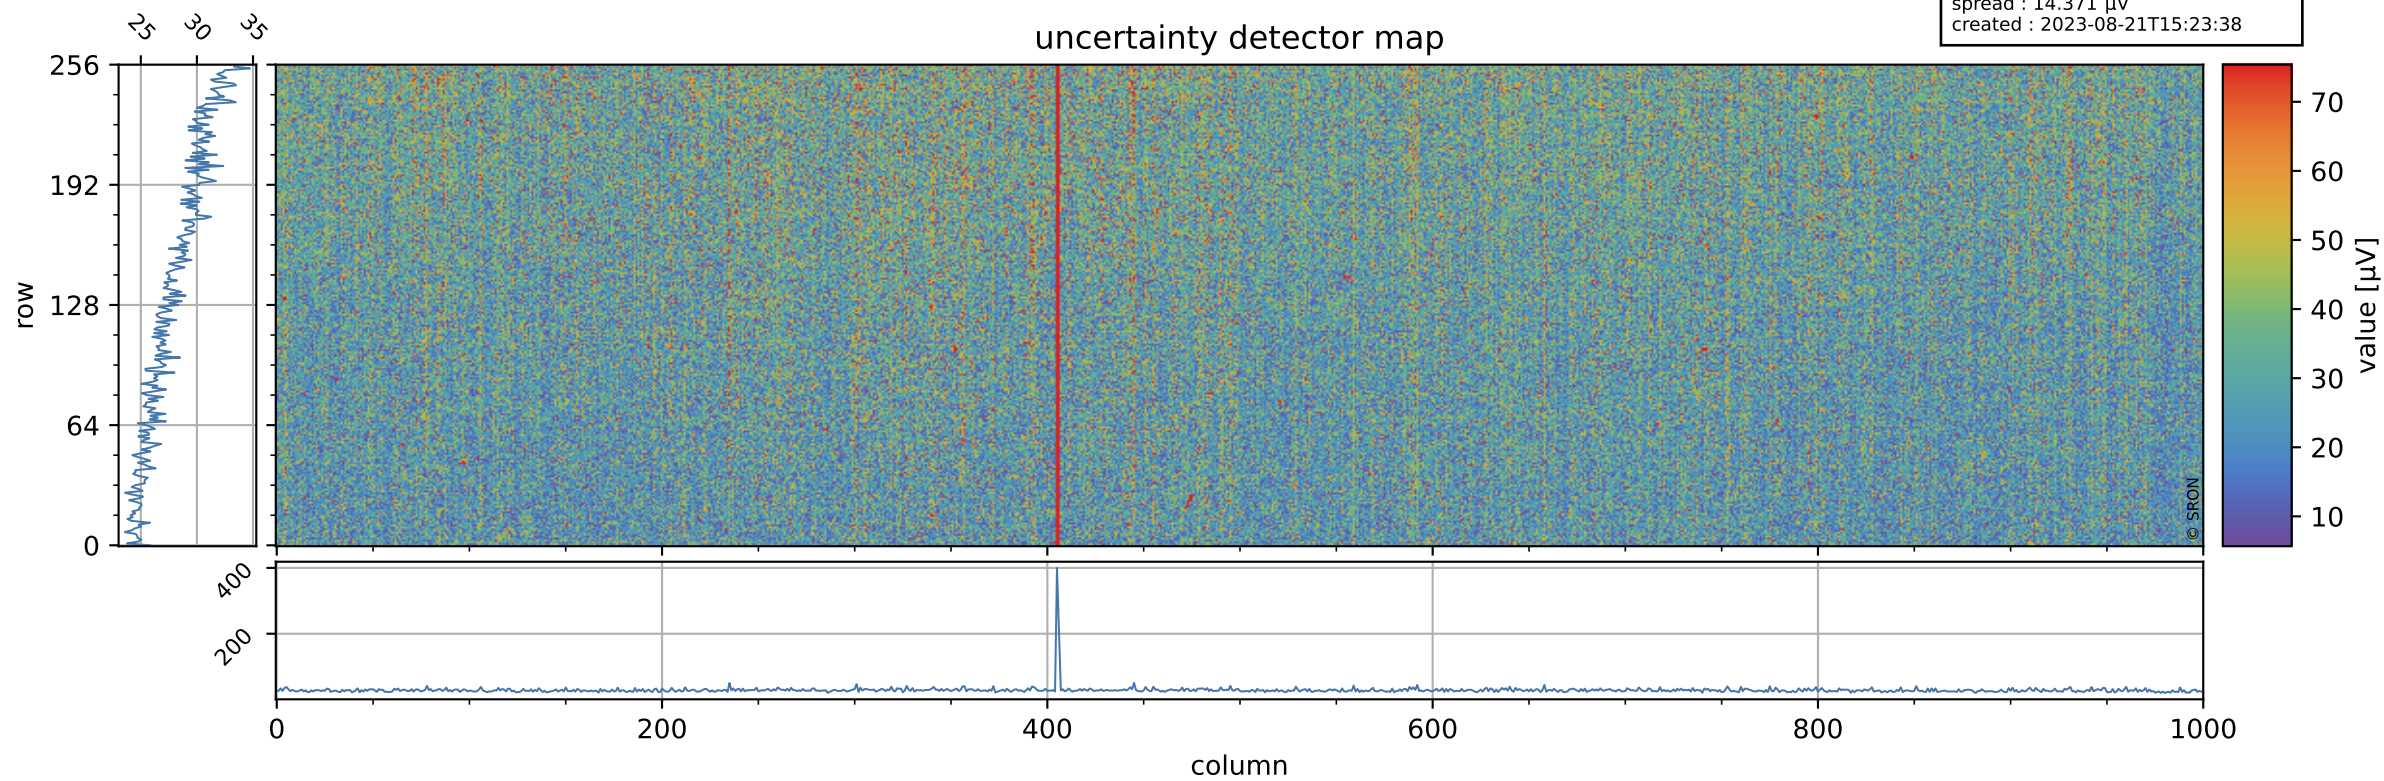

# Tropomi SWIR offset (official)

orbits : 19 in [25927, 25972]  
coverage : 2022-10-15 / 2022-10-18  
median : 0.526 V  
spread : 0.035919 V  
created : 2023-08-21T15:23:37

## value detector map

# Tropomi SWIR offset (official)

orbits : 19 in [25927, 25972]  
coverage : 2022-10-15 / 2022-10-18  
median : 28.21  $\mu\text{V}$   
spread : 14.371  $\mu\text{V}$   
created : 2023-08-21T15:23:38

# Tropomi SWIR offset (official) ground-tracks of Sentinel-5P

orbits : 19 in [25927, 25972]  
coverage : 2022-10-15 / 2022-10-18  
created : 2023-08-21T15:23:39