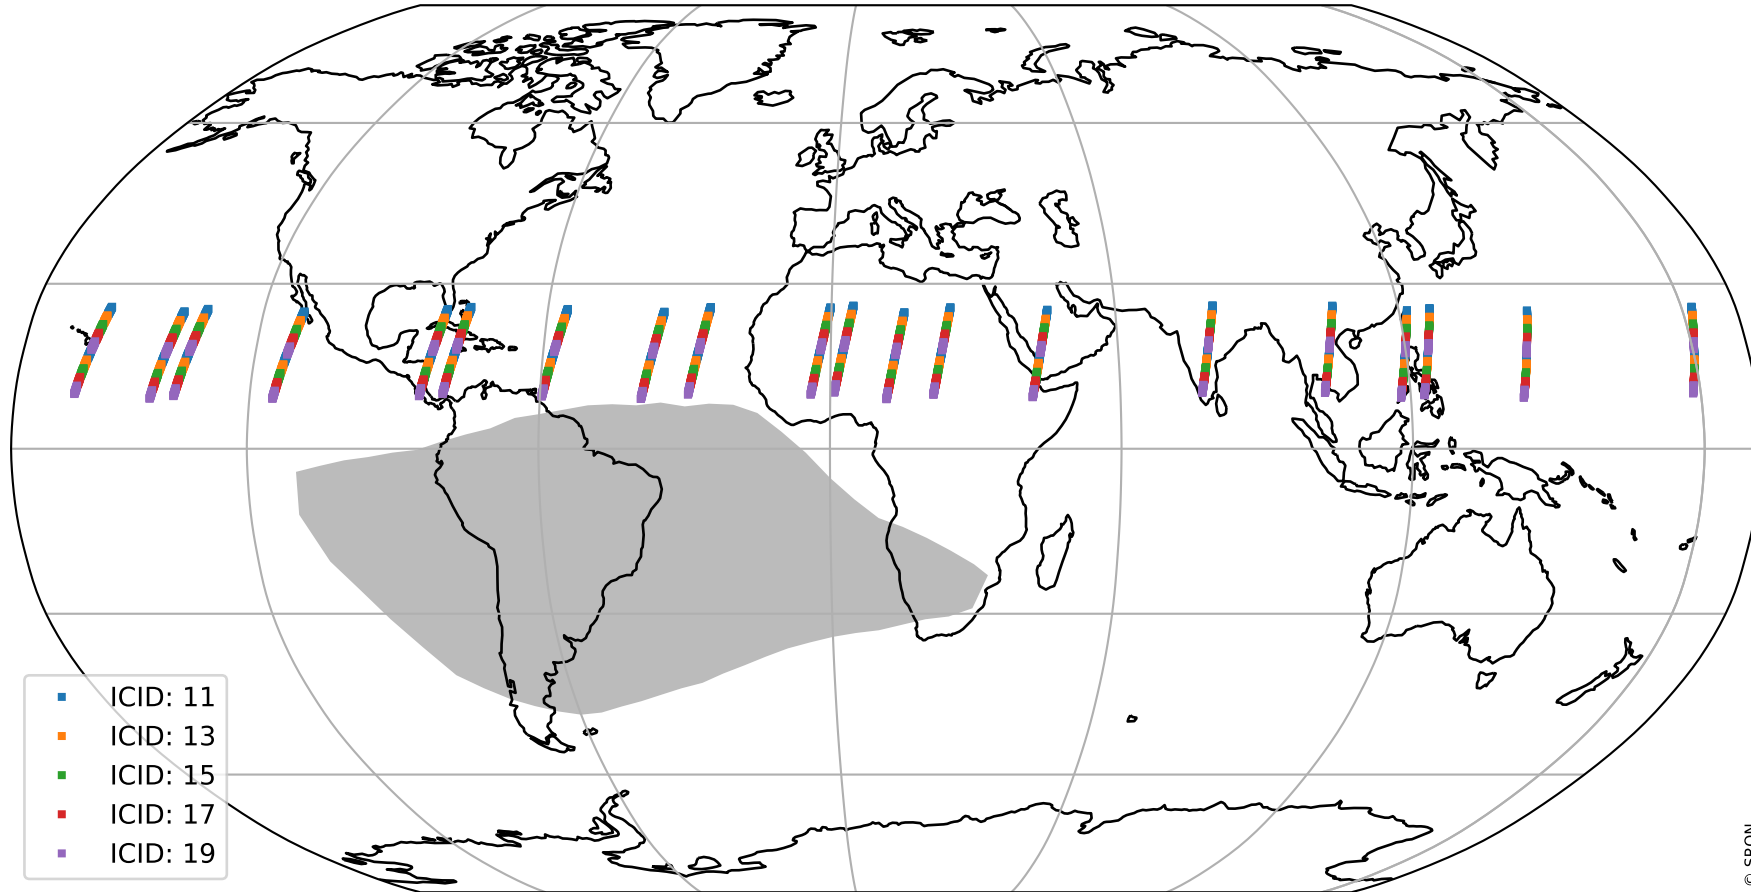

# Tropomi SWIR offset (official)

orbits : 20 in [25942, 25987]  
coverage : 2022-10-15 / 2022-10-19  
median : 27.293  $\mu\text{V}$   
spread : 13.958  $\mu\text{V}$   
created : 2023-08-21T15:23:41

# Tropomi SWIR offset (official)

orbits : 20 in [25942, 25987]  
coverage : 2022-10-15 / 2022-10-19  
median : -0.015646 mV  
spread : 0.4008 mV  
created : 2023-08-21T15:23:41

value compared with SWIR offset CKD

# Tropomi SWIR offset (official) ground-tracks of Sentinel-5P

orbits : 20 in [25942, 25987]  
coverage : 2022-10-15 / 2022-10-19  
created : 2023-08-21T15:23:41

# Tropomi SWIR offset (official)

orbits : [2827, 25987]  
coverage : 2018-04-30 / 2022-10-19  
created : 2023-08-21T15:23:42