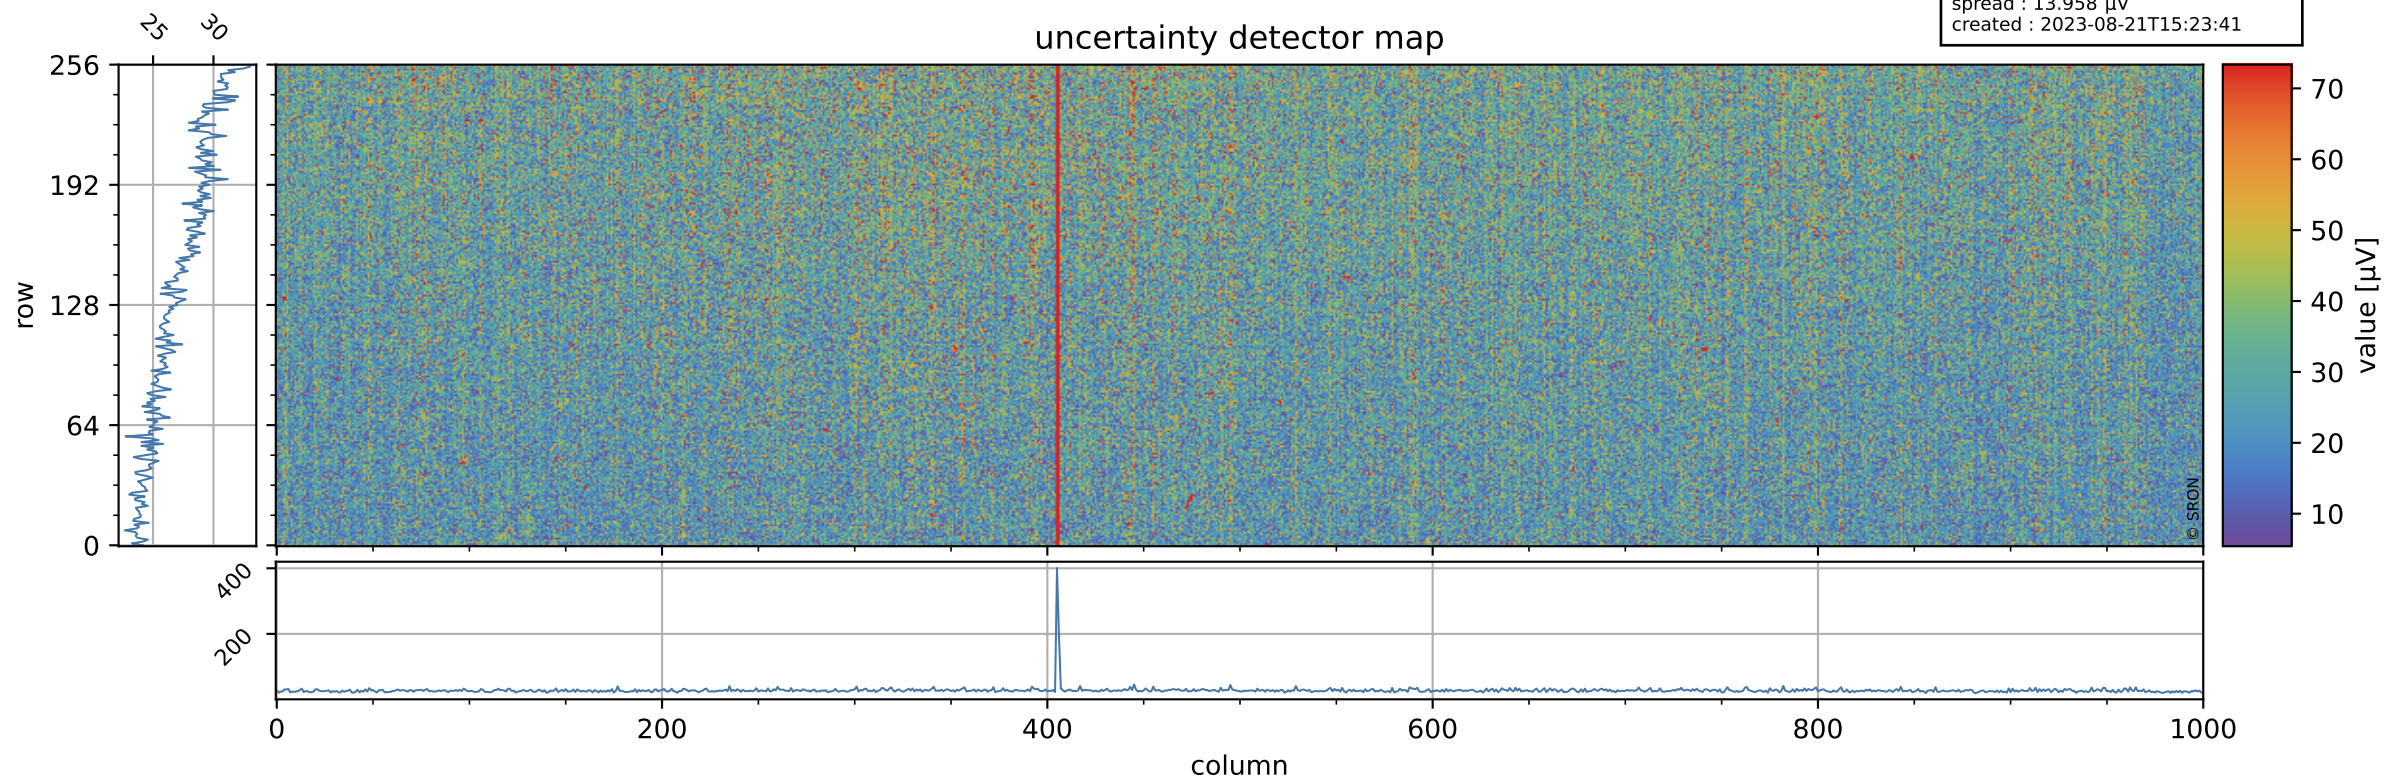

# Tropomi SWIR offset (official)

orbits : 20 in [25942, 25987]  
coverage : 2022-10-15 / 2022-10-19  
median : 0.526 V  
spread : 0.035915 V  
created : 2023-08-21T15:23:40

## value detector map

# Tropomi SWIR offset (official)

orbits : 20 in [25942, 25987]  
coverage : 2022-10-15 / 2022-10-19  
median : 27.293  $\mu\text{V}$   
spread : 13.958  $\mu\text{V}$   
created : 2023-08-21T15:23:41

# Tropomi SWIR offset (official) ground-tracks of Sentinel-5P

orbits : 20 in [25942, 25987]  
coverage : 2022-10-15 / 2022-10-19  
created : 2023-08-21T15:23:41