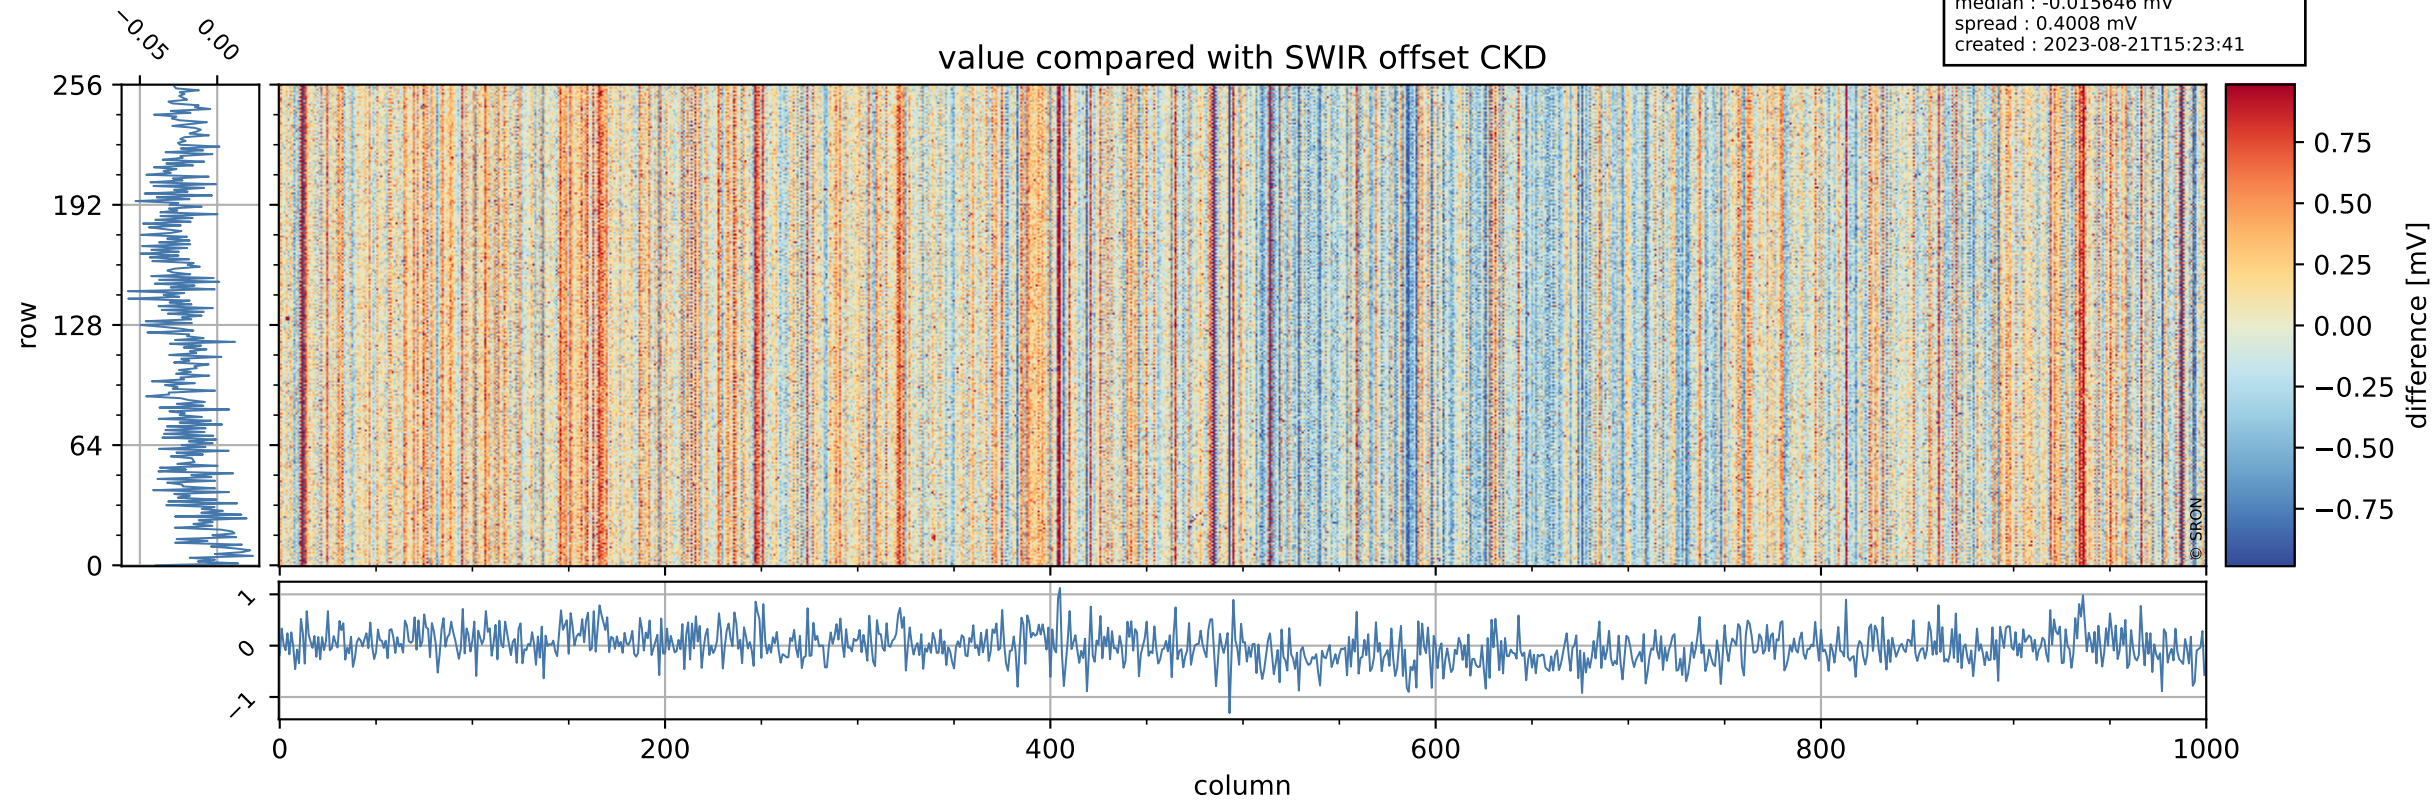

## value detector map

# Tropomi SWIR offset (official)

orbits : 20 in [25942, 25987]  
coverage : 2022-10-15 / 2022-10-19  
median : 27.293  $\mu\text{V}$   
spread : 13.958  $\mu\text{V}$   
created : 2023-08-21T15:23:41

# Tropomi SWIR offset (official)

orbits : 20 in [25942, 25987]  
coverage : 2022-10-15 / 2022-10-19  
median : -0.015646 mV  
spread : 0.4008 mV  
created : 2023-08-21T15:23:41

value compared with SWIR offset CKD

# Tropomi SWIR offset (official) ground-tracks of Sentinel-5P

orbits : 20 in [25942, 25987]  
coverage : 2022-10-15 / 2022-10-19  
created : 2023-08-21T15:23:41