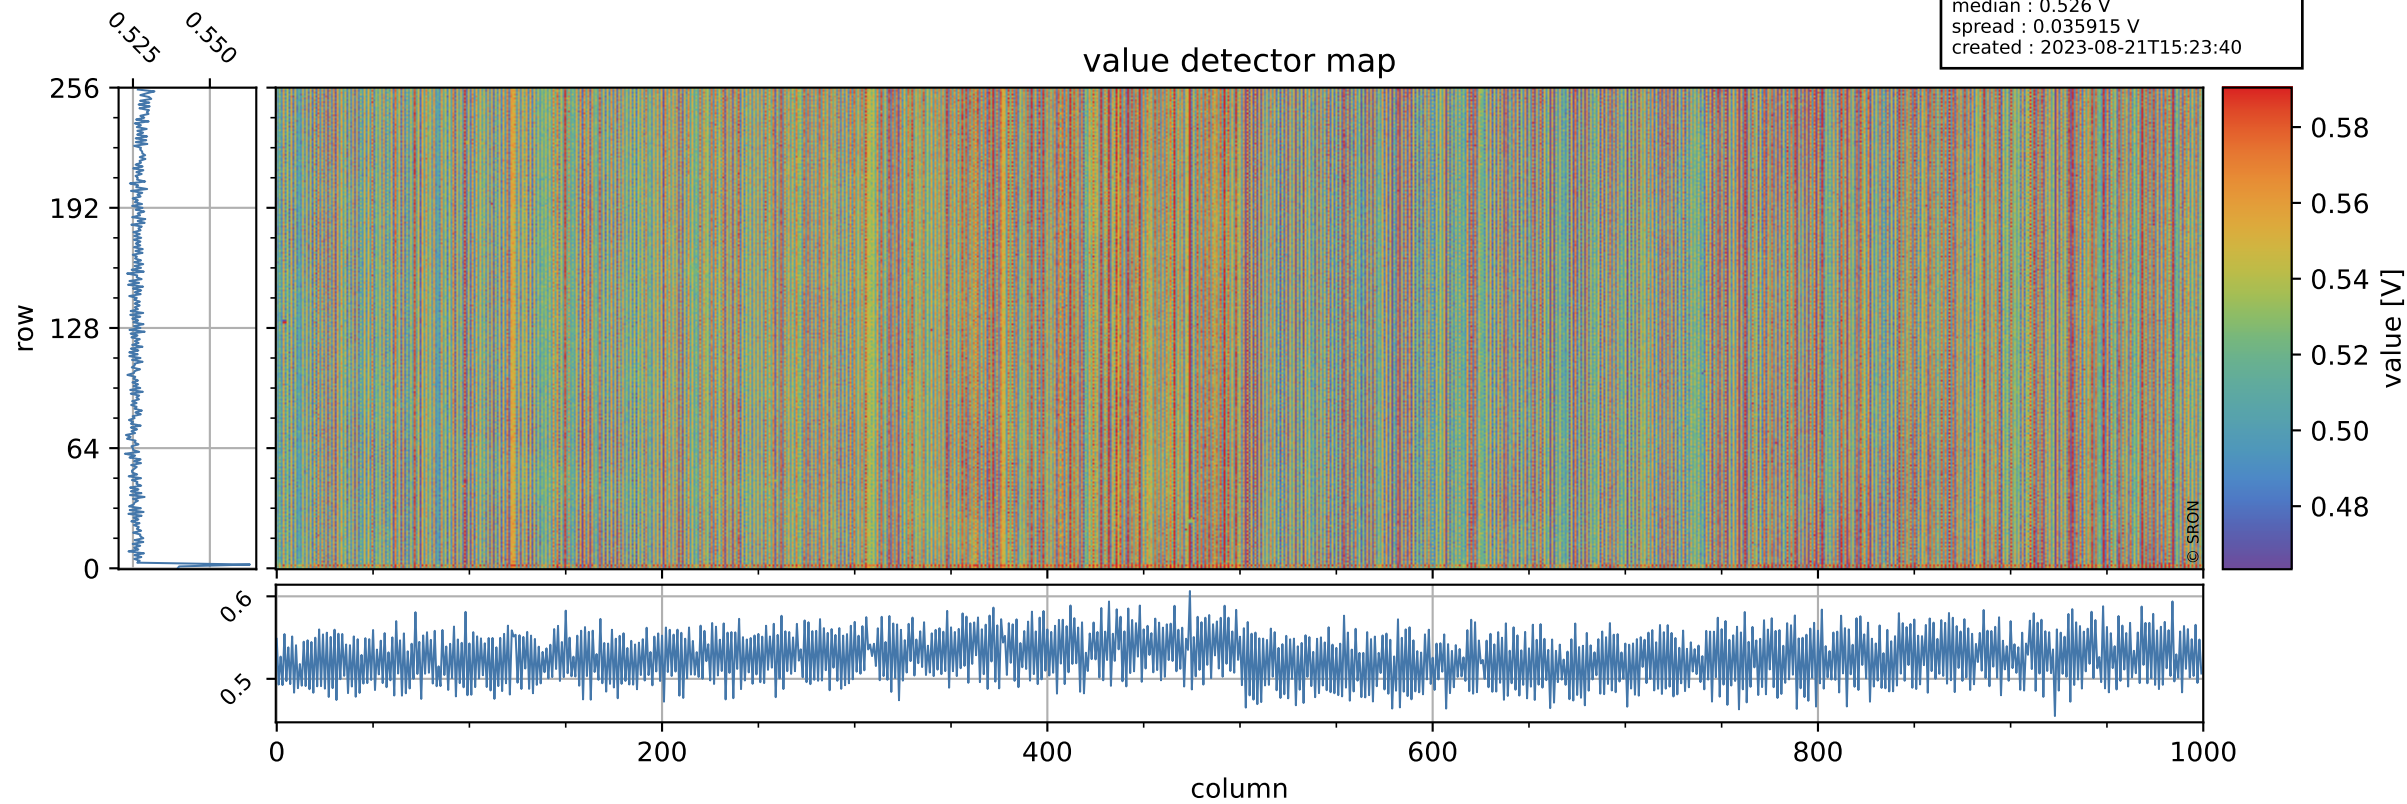

# Tropomi SWIR offset (official)

orbits : 20 in [25942, 25987]  
coverage : 2022-10-15 / 2022-10-19  
median : 0.526 V  
spread : 0.035915 V  
created : 2023-08-21T15:23:40

## value detector map

# Tropomi SWIR offset (official)

orbits : 20 in [25942, 25987]  
coverage : 2022-10-15 / 2022-10-19  
median : 27.293  $\mu\text{V}$   
spread : 13.958  $\mu\text{V}$   
created : 2023-08-21T15:23:41

# Tropomi SWIR offset (official) ground-tracks of Sentinel-5P

orbits : 20 in [25942, 25987]  
coverage : 2022-10-15 / 2022-10-19  
created : 2023-08-21T15:23:41