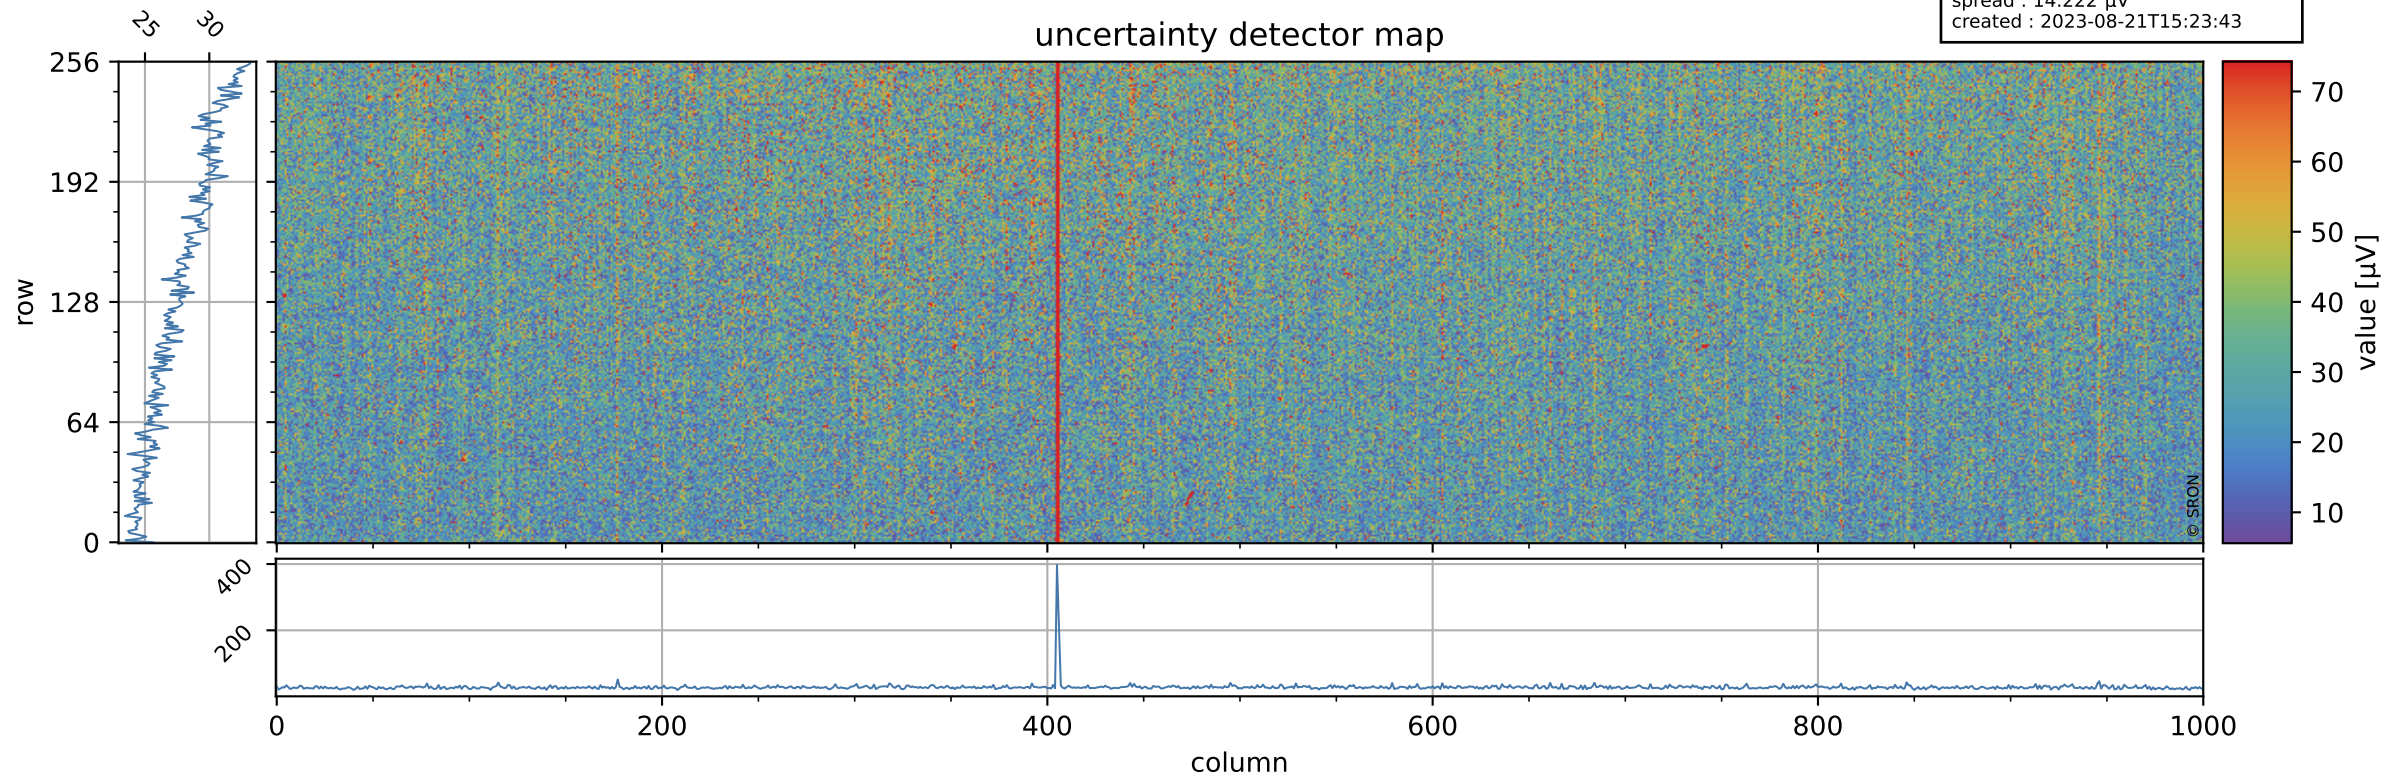

Tropomi SWIR offset (official)

orbits : 19 in [25957, 26002]
coverage : 2022-10-17 / 2022-10-20
median : 0.52599 V
spread : 0.035913 V
created : 2023-08-21T15:23:43

value detector map

Tropomi SWIR offset (official)

orbits : 19 in [25957, 26002]
coverage : 2022-10-17 / 2022-10-20
median : 28.01 μV
spread : 14.222 μV
created : 2023-08-21T15:23:43

Tropomi SWIR offset (official)

orbits : 19 in [25957, 26002]
coverage : 2022-10-17 / 2022-10-20
median : -0.018495 mV
spread : 0.40252 mV
created : 2023-08-21T15:23:43

value compared with SWIR offset CKD

Tropomi SWIR offset (official) ground-tracks of Sentinel-5P

orbits : 19 in [25957, 26002]
coverage : 2022-10-17 / 2022-10-20
created : 2023-08-21T15:23:44

Tropomi SWIR offset (official)

orbits : [2827, 26002]
coverage : 2018-04-30 / 2022-10-20
created : 2023-08-21T15:23:45

trend of detector median & temperatures