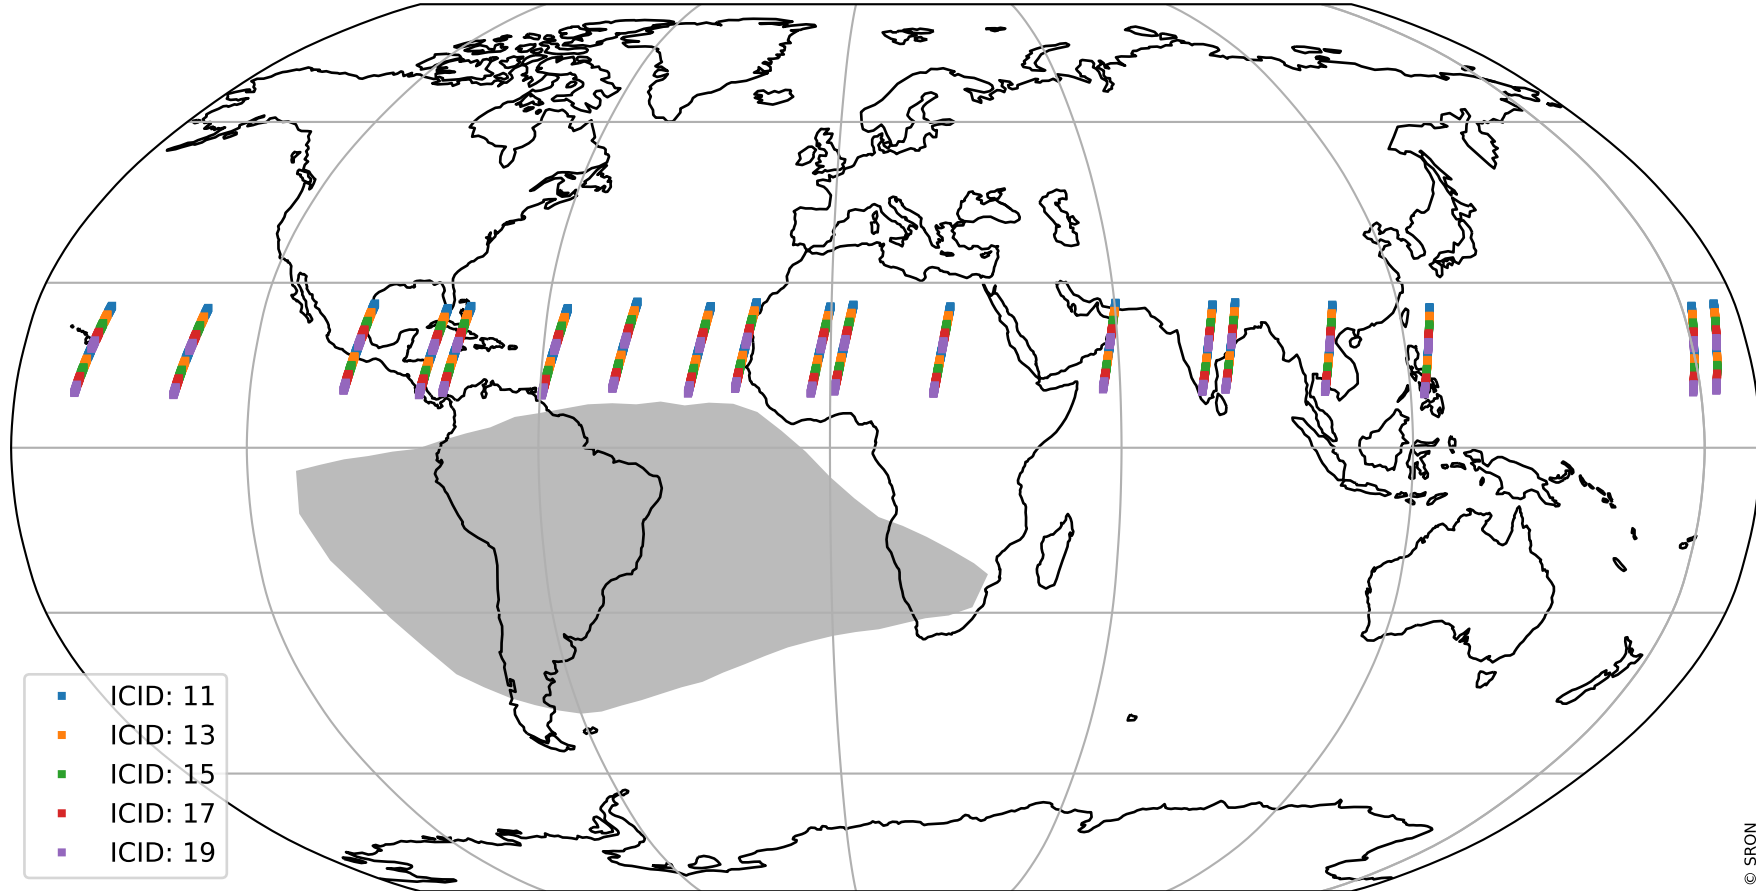

Tropomi SWIR offset (official)

orbits : 19 in [25957, 26002]
coverage : 2022-10-17 / 2022-10-20
median : 0.52599 V
spread : 0.035913 V
created : 2023-08-21T15:23:43

value detector map

Tropomi SWIR offset (official)

orbits : 19 in [25957, 26002]
coverage : 2022-10-17 / 2022-10-20
median : 28.01 μV
spread : 14.222 μV
created : 2023-08-21T15:23:43

Tropomi SWIR offset (official)

orbits : 19 in [25957, 26002]
coverage : 2022-10-17 / 2022-10-20
median : -0.018495 mV
spread : 0.40252 mV
created : 2023-08-21T15:23:43

value compared with SWIR offset CKD

Tropomi SWIR offset (official) ground-tracks of Sentinel-5P

orbits : 19 in [25957, 26002]
coverage : 2022-10-17 / 2022-10-20
created : 2023-08-21T15:23:44

Tropomi SWIR offset (official)

orbits : [2827, 26002]
coverage : 2018-04-30 / 2022-10-20
created : 2023-08-21T15:23:45

trend of detector median & temperatures