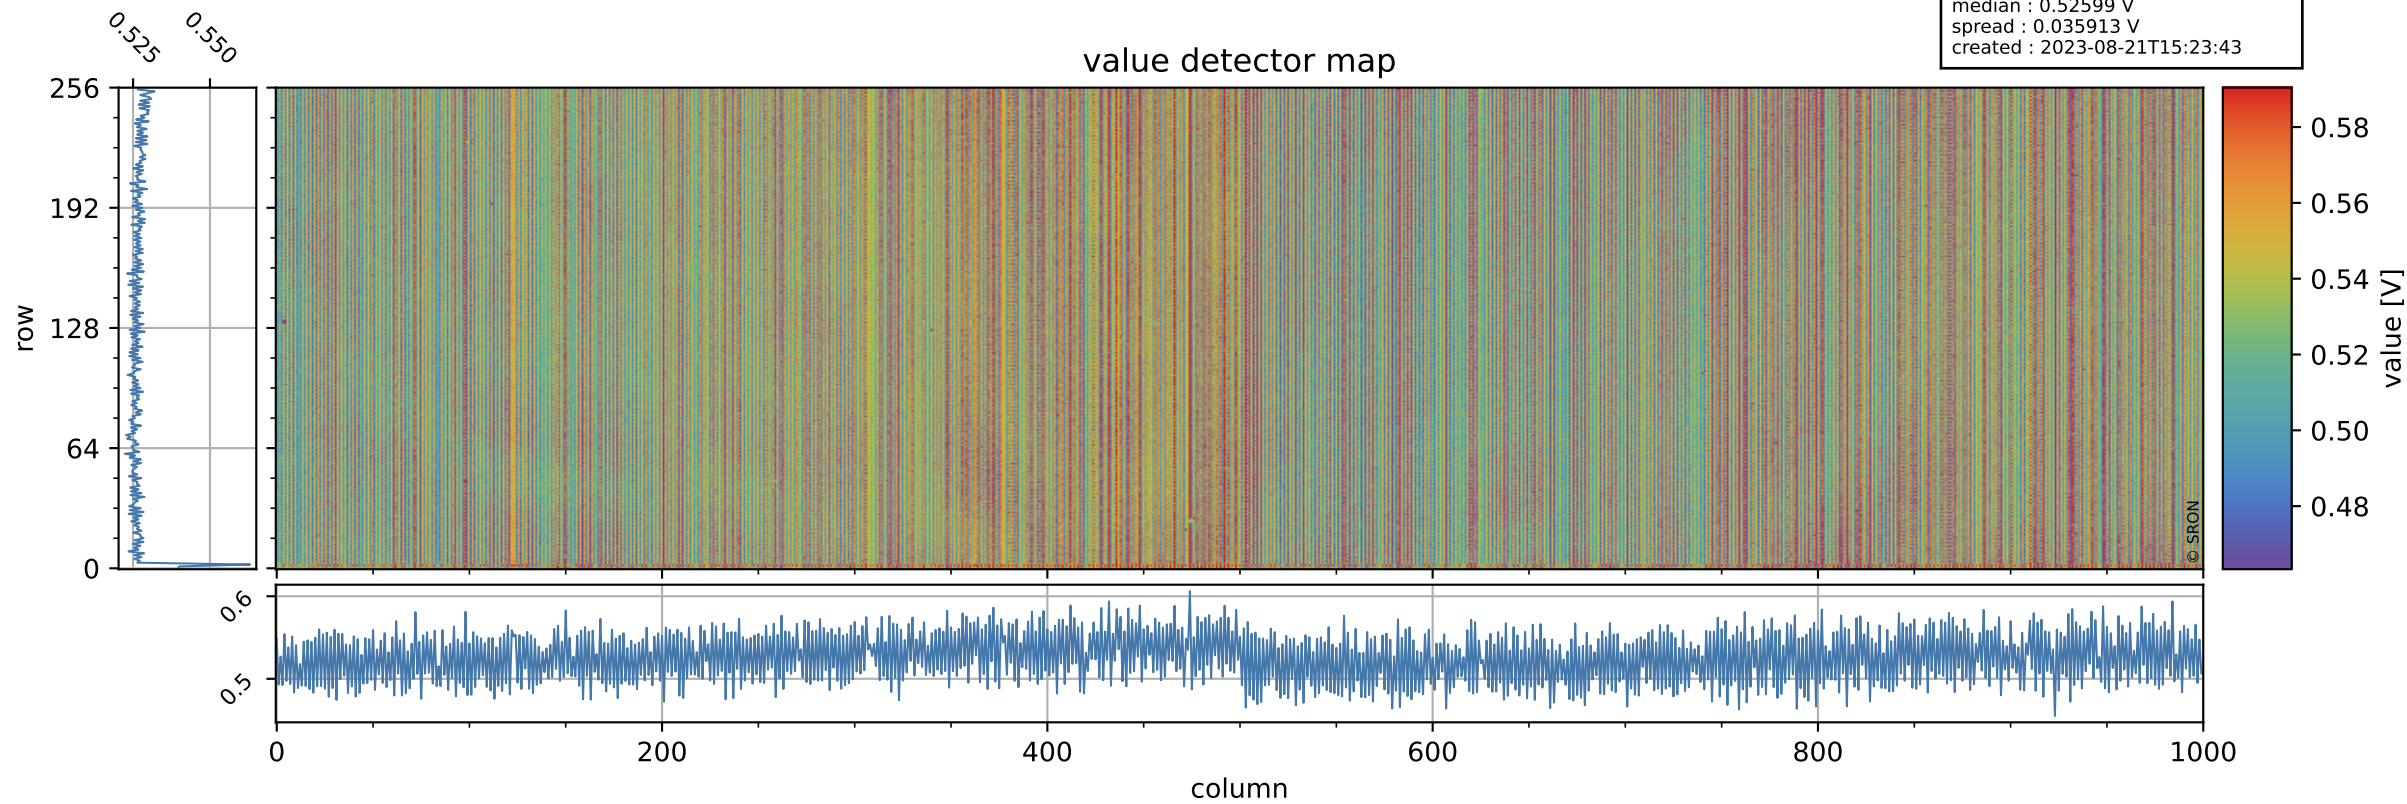

Tropomi SWIR offset (official)

orbits : 19 in [25957, 26002]
coverage : 2022-10-17 / 2022-10-20
median : 0.52599 V
spread : 0.035913 V
created : 2023-08-21T15:23:43

value detector map

Tropomi SWIR offset (official)

orbits : 19 in [25957, 26002]
coverage : 2022-10-17 / 2022-10-20
median : 28.01 μV
spread : 14.222 μV
created : 2023-08-21T15:23:43

Tropomi SWIR offset (official)

orbits : 19 in [25957, 26002]
coverage : 2022-10-17 / 2022-10-20
median : -0.018495 mV
spread : 0.40252 mV
created : 2023-08-21T15:23:43

value compared with SWIR offset CKD

Tropomi SWIR offset (official) ground-tracks of Sentinel-5P

orbits : 19 in [25957, 26002]
coverage : 2022-10-17 / 2022-10-20
created : 2023-08-21T15:23:44

Tropomi SWIR offset (official)

orbits : [2827, 26002]
coverage : 2018-04-30 / 2022-10-20
created : 2023-08-21T15:23:45

trend of detector median & temperatures