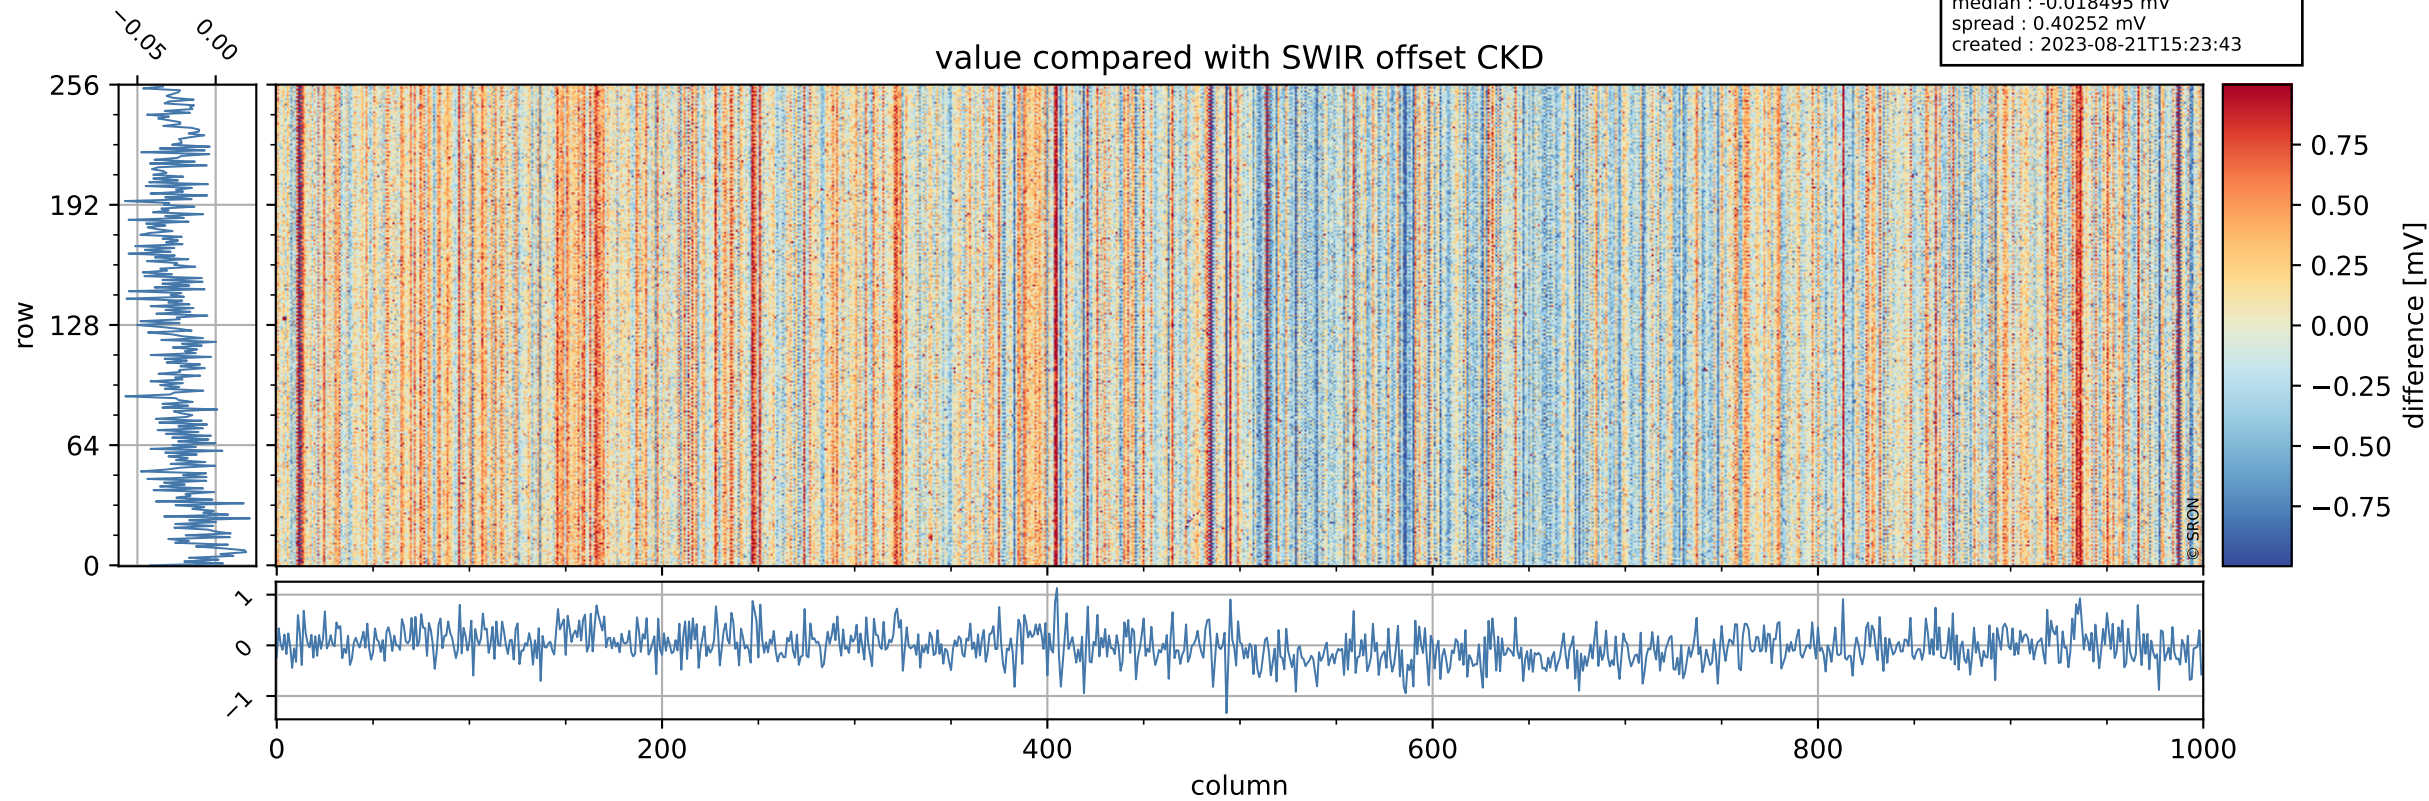

Tropomi SWIR offset (official)

orbits : 19 in [25957, 26002]
coverage : 2022-10-17 / 2022-10-20
median : 0.52599 V
spread : 0.035913 V
created : 2023-08-21T15:23:43

value detector map

Tropomi SWIR offset (official)

orbits : 19 in [25957, 26002]
coverage : 2022-10-17 / 2022-10-20
median : 28.01 μV
spread : 14.222 μV
created : 2023-08-21T15:23:43

Tropomi SWIR offset (official)

orbits : 19 in [25957, 26002]
coverage : 2022-10-17 / 2022-10-20
median : -0.018495 mV
spread : 0.40252 mV
created : 2023-08-21T15:23:43

value compared with SWIR offset CKD

Tropomi SWIR offset (official) ground-tracks of Sentinel-5P

orbits : 19 in [25957, 26002]
coverage : 2022-10-17 / 2022-10-20
created : 2023-08-21T15:23:44

Tropomi SWIR offset (official)

orbits : [2827, 26002]
coverage : 2018-04-30 / 2022-10-20
created : 2023-08-21T15:23:45

trend of detector median & temperatures