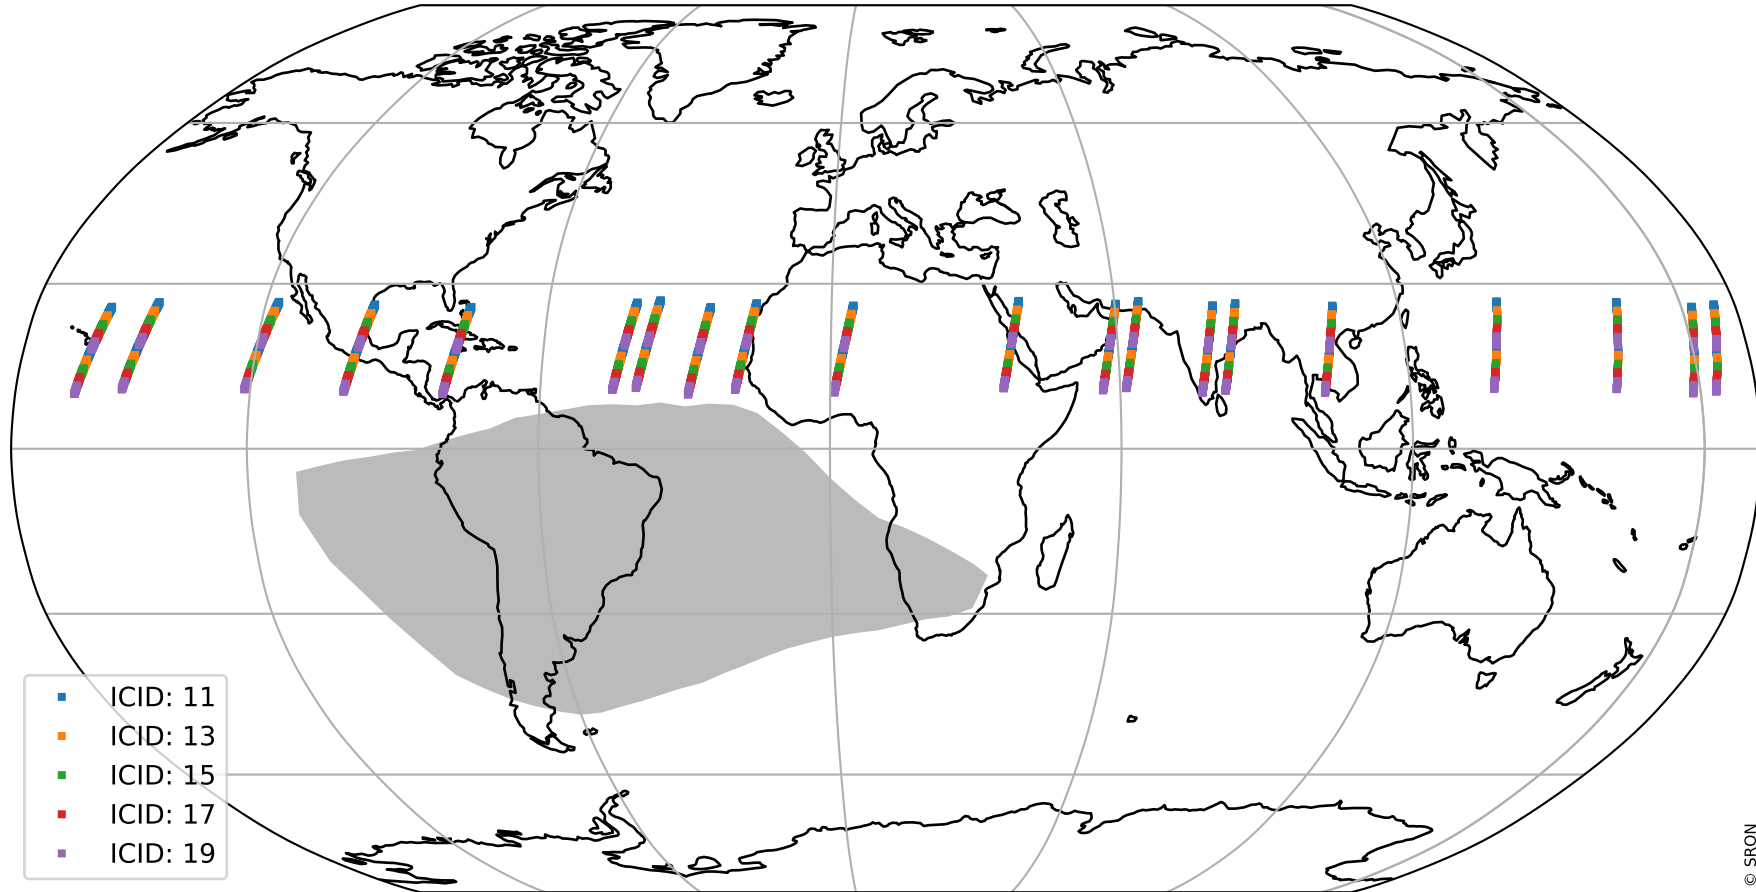

Tropomi SWIR offset (official)

orbits : 20 in [25972, 26017]
coverage : 2022-10-18 / 2022-10-21
median : 0.52599 V
spread : 0.035912 V
created : 2023-08-21T15:23:46

value detector map

Tropomi SWIR offset (official)

orbits : 20 in [25972, 26017]
coverage : 2022-10-18 / 2022-10-21
median : 27.96 μV
spread : 14.298 μV
created : 2023-08-21T15:23:46

Tropomi SWIR offset (official)

orbits : 20 in [25972, 26017]
coverage : 2022-10-18 / 2022-10-21
median : -0.022679 mV
spread : 0.40479 mV
created : 2023-08-21T15:23:46

value compared with SWIR offset CKD

Tropomi SWIR offset (official) ground-tracks of Sentinel-5P

orbits : 20 in [25972, 26017]
coverage : 2022-10-18 / 2022-10-21
created : 2023-08-21T15:23:46

Tropomi SWIR offset (official)

orbits : [2827, 26017]
coverage : 2018-04-30 / 2022-10-21
created : 2023-08-21T15:23:47

trend of detector median & temperatures