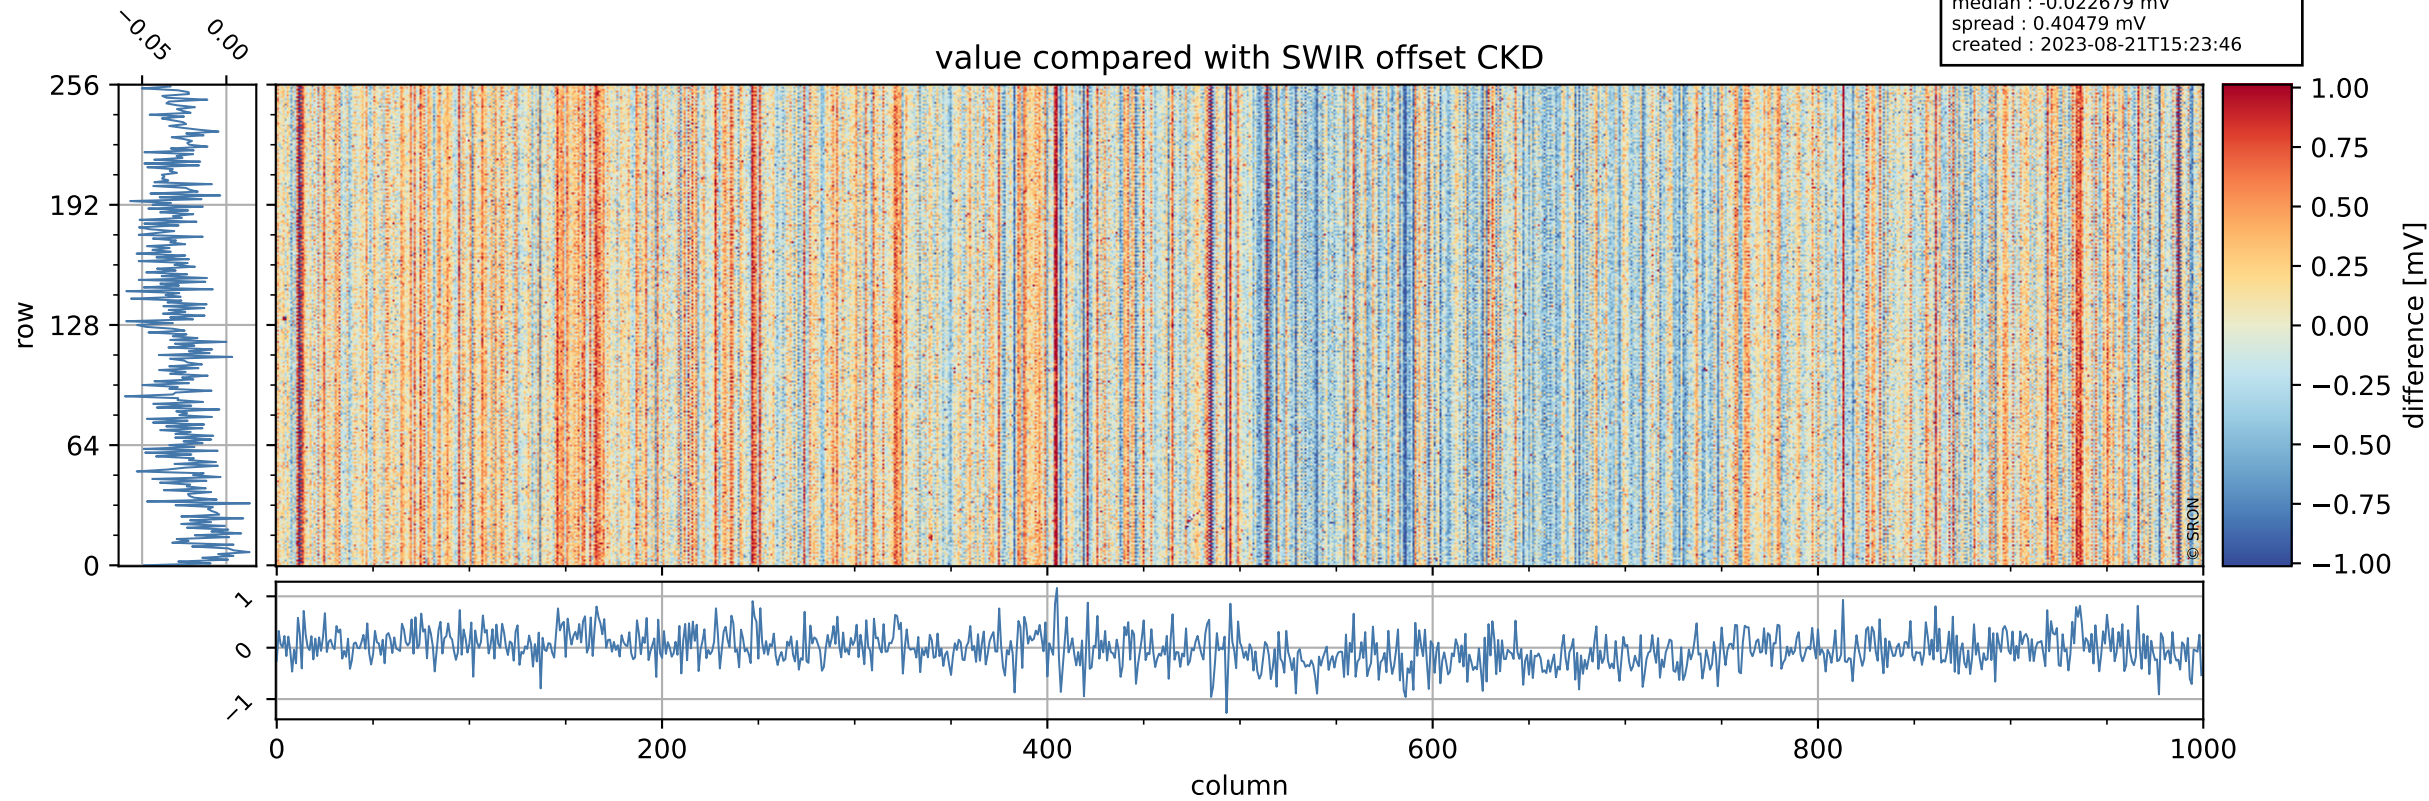

Tropomi SWIR offset (official)

orbits : 20 in [25972, 26017]
coverage : 2022-10-18 / 2022-10-21
median : 0.52599 V
spread : 0.035912 V
created : 2023-08-21T15:23:46

value detector map

Tropomi SWIR offset (official)

orbits : 20 in [25972, 26017]
coverage : 2022-10-18 / 2022-10-21
median : 27.96 μV
spread : 14.298 μV
created : 2023-08-21T15:23:46

Tropomi SWIR offset (official)

orbits : 20 in [25972, 26017]
coverage : 2022-10-18 / 2022-10-21
median : -0.022679 mV
spread : 0.40479 mV
created : 2023-08-21T15:23:46

value compared with SWIR offset CKD

Tropomi SWIR offset (official) ground-tracks of Sentinel-5P

orbits : 20 in [25972, 26017]
coverage : 2022-10-18 / 2022-10-21
created : 2023-08-21T15:23:46

Tropomi SWIR offset (official)

orbits : [2827, 26017]
coverage : 2018-04-30 / 2022-10-21
created : 2023-08-21T15:23:47

trend of detector median & temperatures