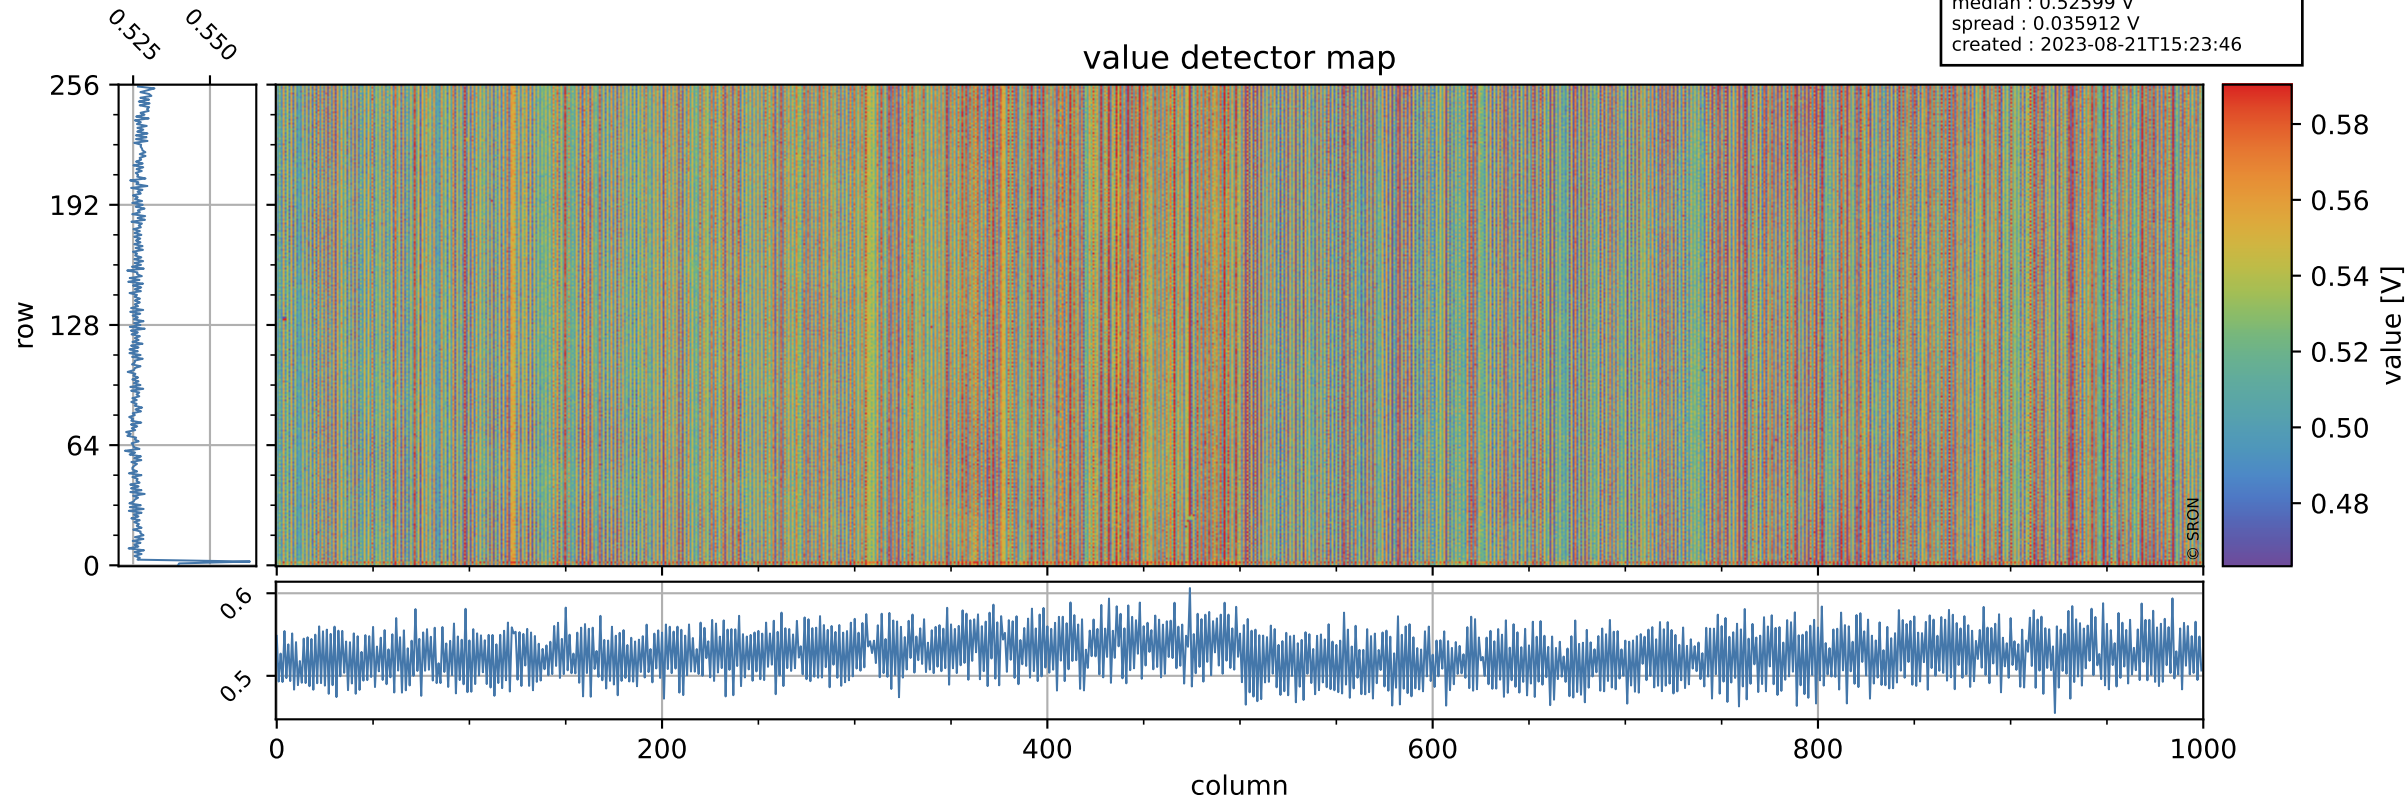

Tropomi SWIR offset (official)

orbits : 20 in [25972, 26017]
coverage : 2022-10-18 / 2022-10-21
median : 0.52599 V
spread : 0.035912 V
created : 2023-08-21T15:23:46

value detector map

Tropomi SWIR offset (official)

orbits : 20 in [25972, 26017]
coverage : 2022-10-18 / 2022-10-21
median : 27.96 μV
spread : 14.298 μV
created : 2023-08-21T15:23:46

Tropomi SWIR offset (official)

orbits : 20 in [25972, 26017]
coverage : 2022-10-18 / 2022-10-21
median : -0.022679 mV
spread : 0.40479 mV
created : 2023-08-21T15:23:46

value compared with SWIR offset CKD

Tropomi SWIR offset (official) ground-tracks of Sentinel-5P

orbits : 20 in [25972, 26017]
coverage : 2022-10-18 / 2022-10-21
created : 2023-08-21T15:23:46

Tropomi SWIR offset (official)

orbits : [2827, 26017]
coverage : 2018-04-30 / 2022-10-21
created : 2023-08-21T15:23:47

trend of detector median & temperatures