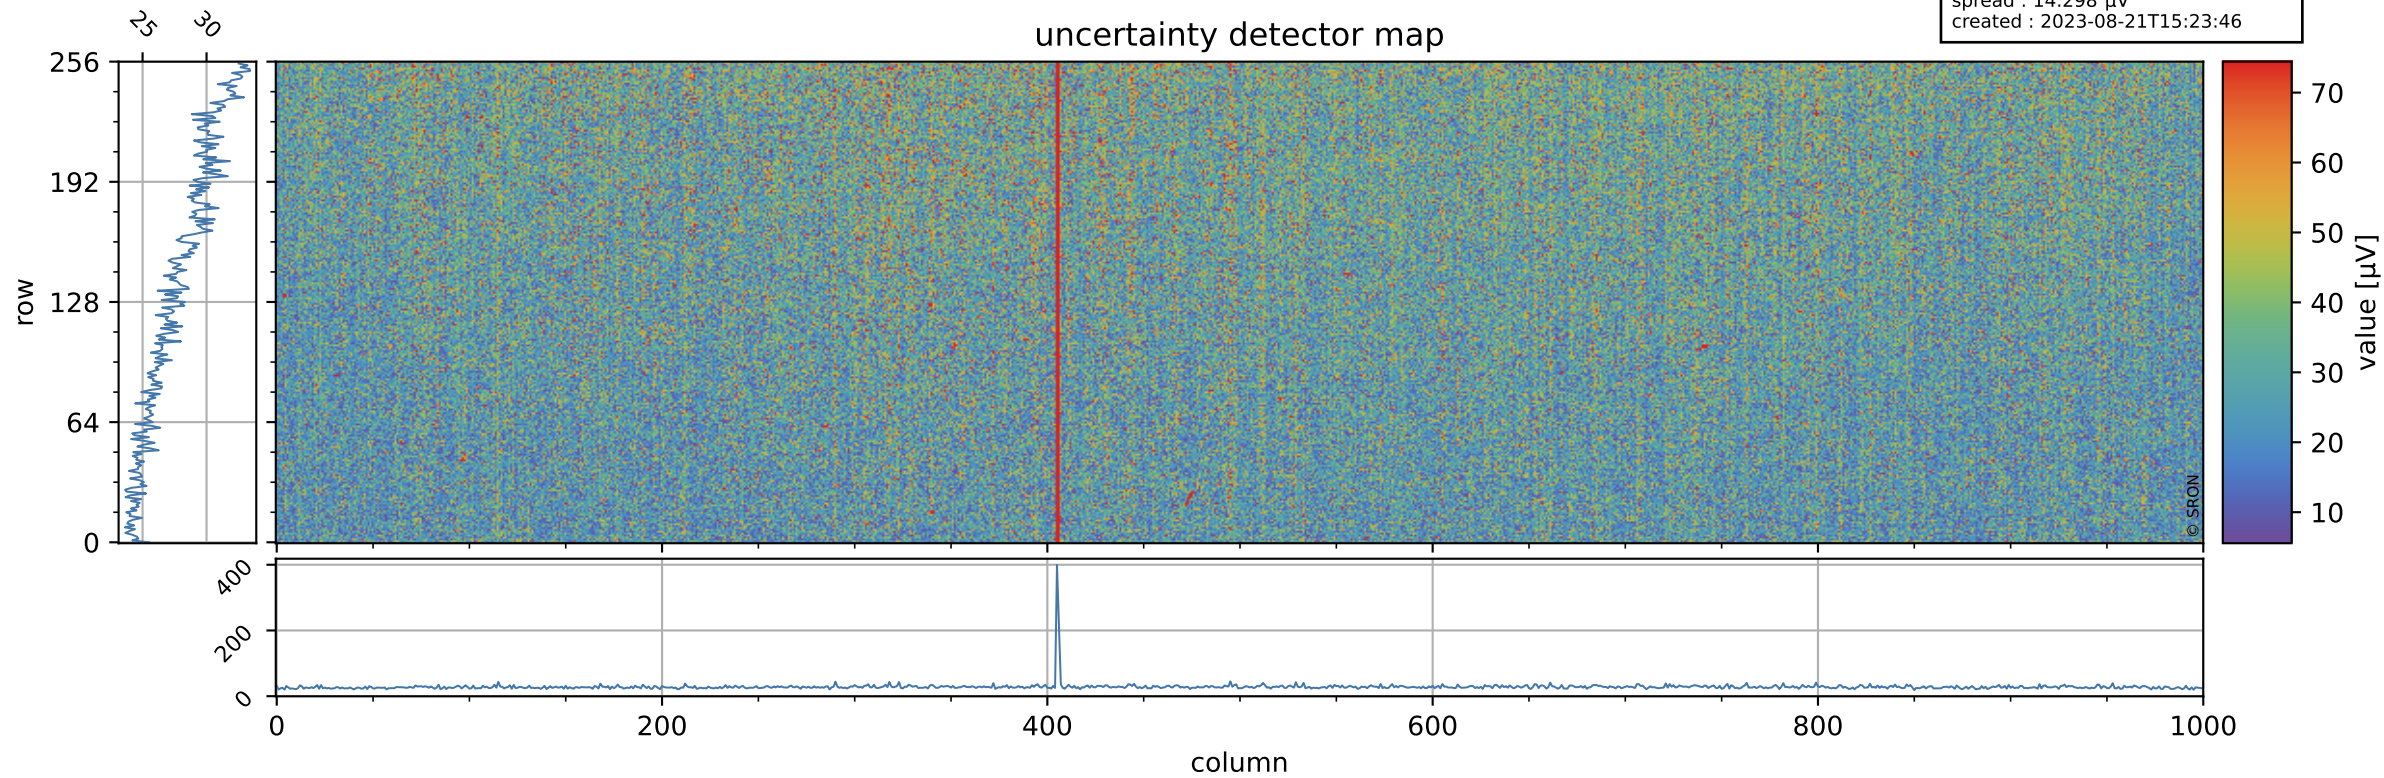

Tropomi SWIR offset (official)

orbits : 20 in [25972, 26017]
coverage : 2022-10-18 / 2022-10-21
median : 0.52599 V
spread : 0.035912 V
created : 2023-08-21T15:23:46

value detector map

Tropomi SWIR offset (official)

orbits : 20 in [25972, 26017]
coverage : 2022-10-18 / 2022-10-21
median : 27.96 μV
spread : 14.298 μV
created : 2023-08-21T15:23:46

Tropomi SWIR offset (official)

orbits : 20 in [25972, 26017]
coverage : 2022-10-18 / 2022-10-21
median : -0.022679 mV
spread : 0.40479 mV
created : 2023-08-21T15:23:46

value compared with SWIR offset CKD

Tropomi SWIR offset (official) ground-tracks of Sentinel-5P

orbits : 20 in [25972, 26017]
coverage : 2022-10-18 / 2022-10-21
created : 2023-08-21T15:23:46

Tropomi SWIR offset (official)

orbits : [2827, 26017]
coverage : 2018-04-30 / 2022-10-21
created : 2023-08-21T15:23:47

trend of detector median & temperatures