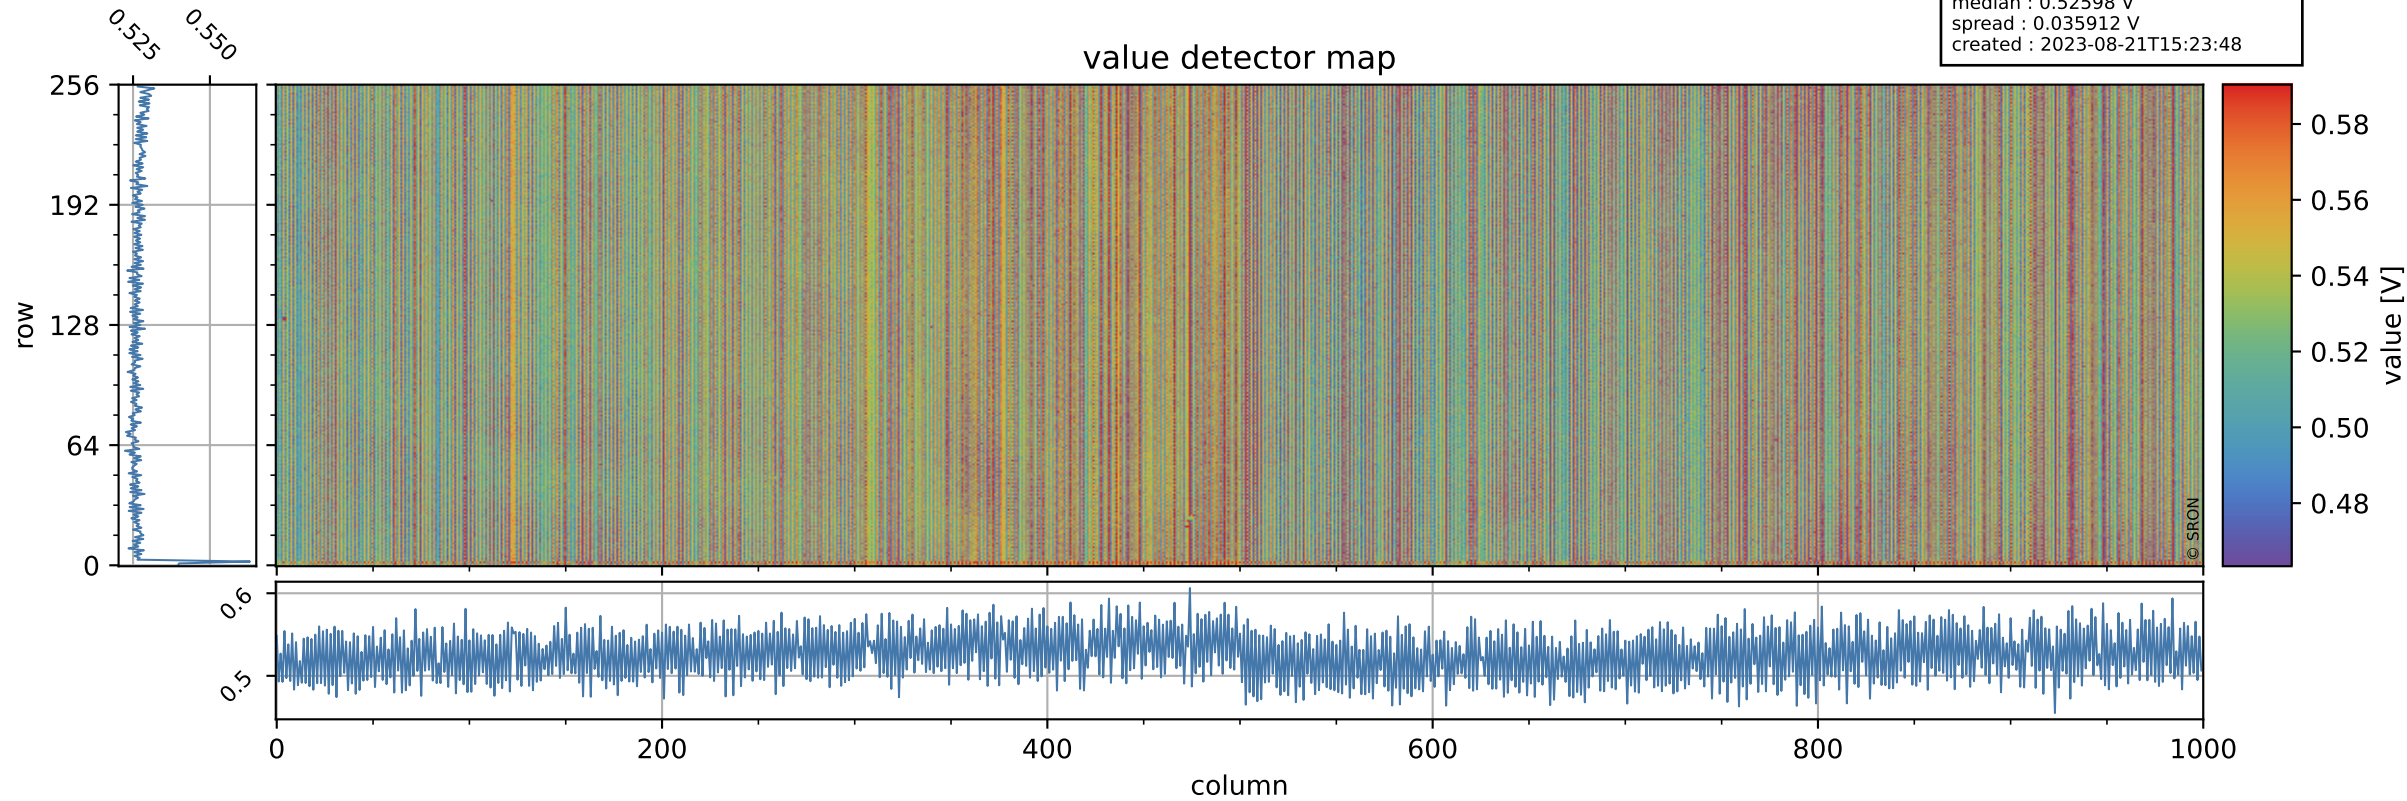

Tropomi SWIR offset (official)

orbits : 19 in [25987, 26032]
coverage : 2022-10-19 / 2022-10-22
median : 0.52598 V
spread : 0.035912 V
created : 2023-08-21T15:23:48

value detector map

Tropomi SWIR offset (official)

orbits : 19 in [25987, 26032]
coverage : 2022-10-19 / 2022-10-22
median : 28.837 μV
spread : 14.694 μV
created : 2023-08-21T15:23:48

Tropomi SWIR offset (official)

orbits : 19 in [25987, 26032]
coverage : 2022-10-19 / 2022-10-22
median : -0.032635 mV
spread : 0.4058 mV
created : 2023-08-21T15:23:49

value compared with SWIR offset CKD

Tropomi SWIR offset (official) ground-tracks of Sentinel-5P

orbits : 19 in [25987, 26032]
coverage : 2022-10-19 / 2022-10-22
created : 2023-08-21T15:23:49

Tropomi SWIR offset (official)

orbits : [2827, 26032]
coverage : 2018-04-30 / 2022-10-22
created : 2023-08-21T15:23:49

trend of detector median & temperatures