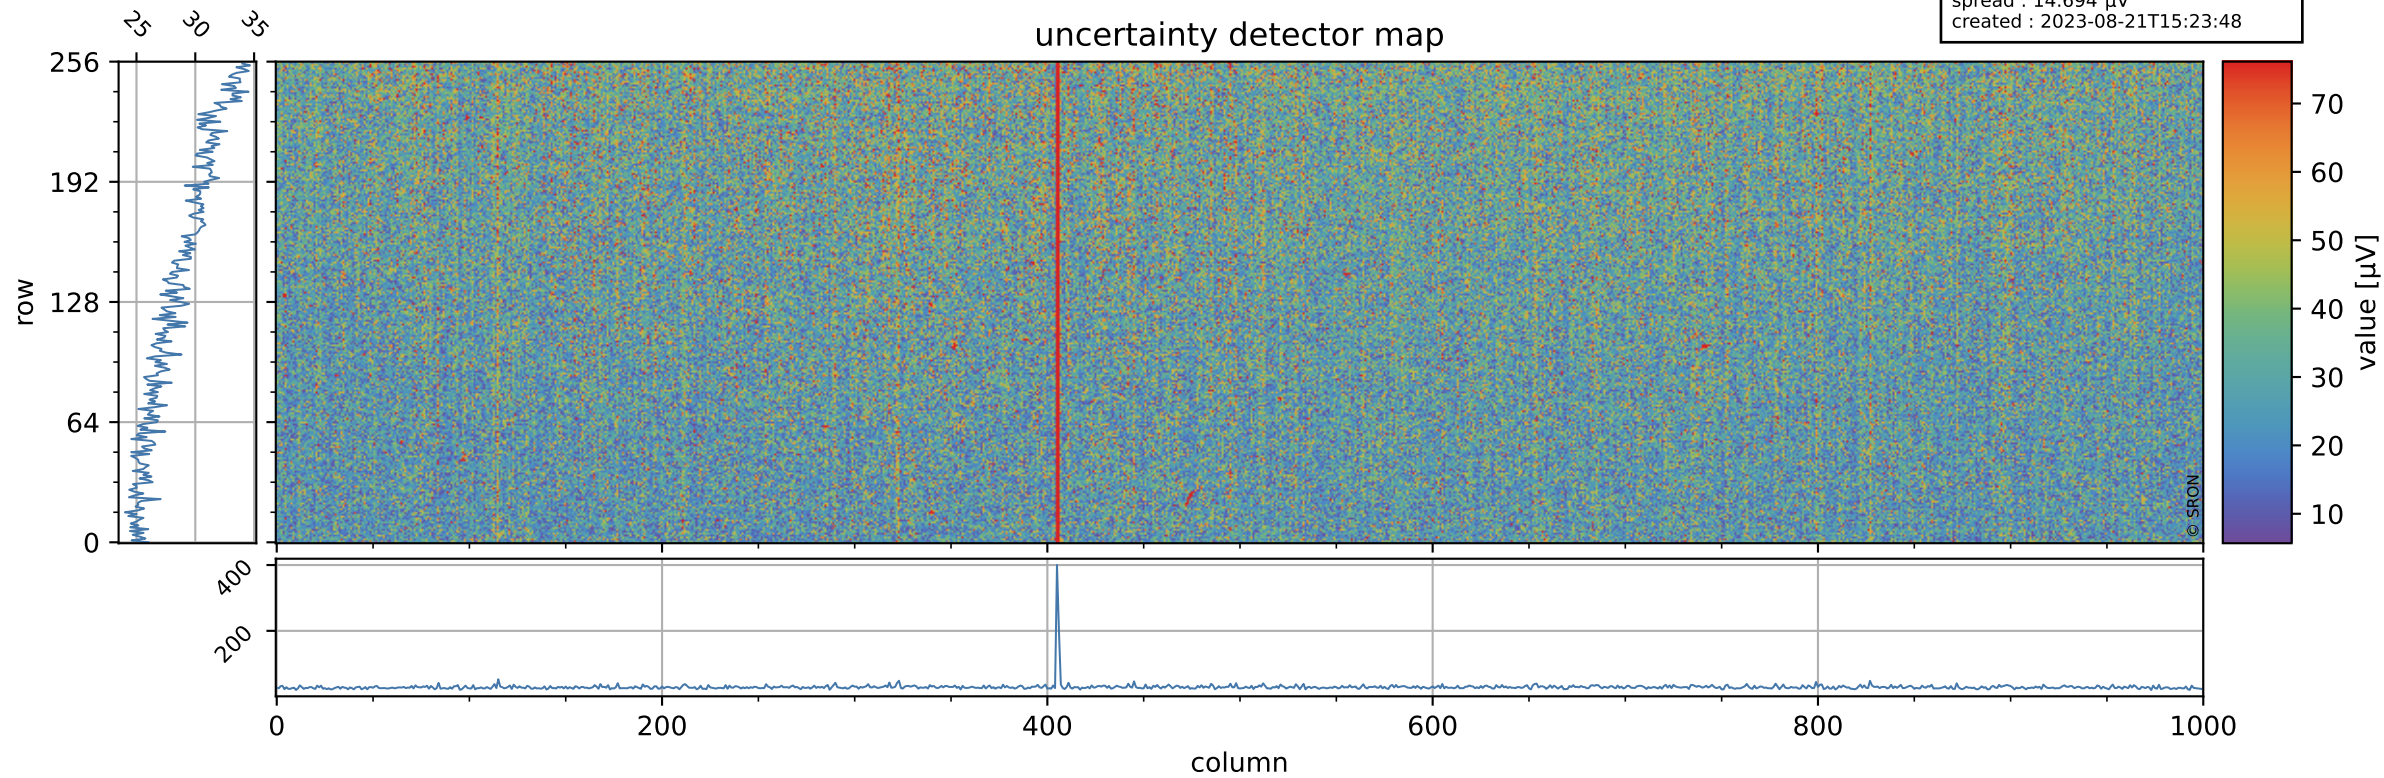

Tropomi SWIR offset (official)

orbits : 19 in [25987, 26032]
coverage : 2022-10-19 / 2022-10-22
median : 0.52598 V
spread : 0.035912 V
created : 2023-08-21T15:23:48

value detector map

Tropomi SWIR offset (official)

orbits : 19 in [25987, 26032]
coverage : 2022-10-19 / 2022-10-22
median : 28.837 μV
spread : 14.694 μV
created : 2023-08-21T15:23:48

Tropomi SWIR offset (official)

orbits : 19 in [25987, 26032]
coverage : 2022-10-19 / 2022-10-22
median : -0.032635 mV
spread : 0.4058 mV
created : 2023-08-21T15:23:49

value compared with SWIR offset CKD

Tropomi SWIR offset (official) ground-tracks of Sentinel-5P

orbits : 19 in [25987, 26032]
coverage : 2022-10-19 / 2022-10-22
created : 2023-08-21T15:23:49

Tropomi SWIR offset (official)

orbits : [2827, 26032]
coverage : 2018-04-30 / 2022-10-22
created : 2023-08-21T15:23:49

trend of detector median & temperatures