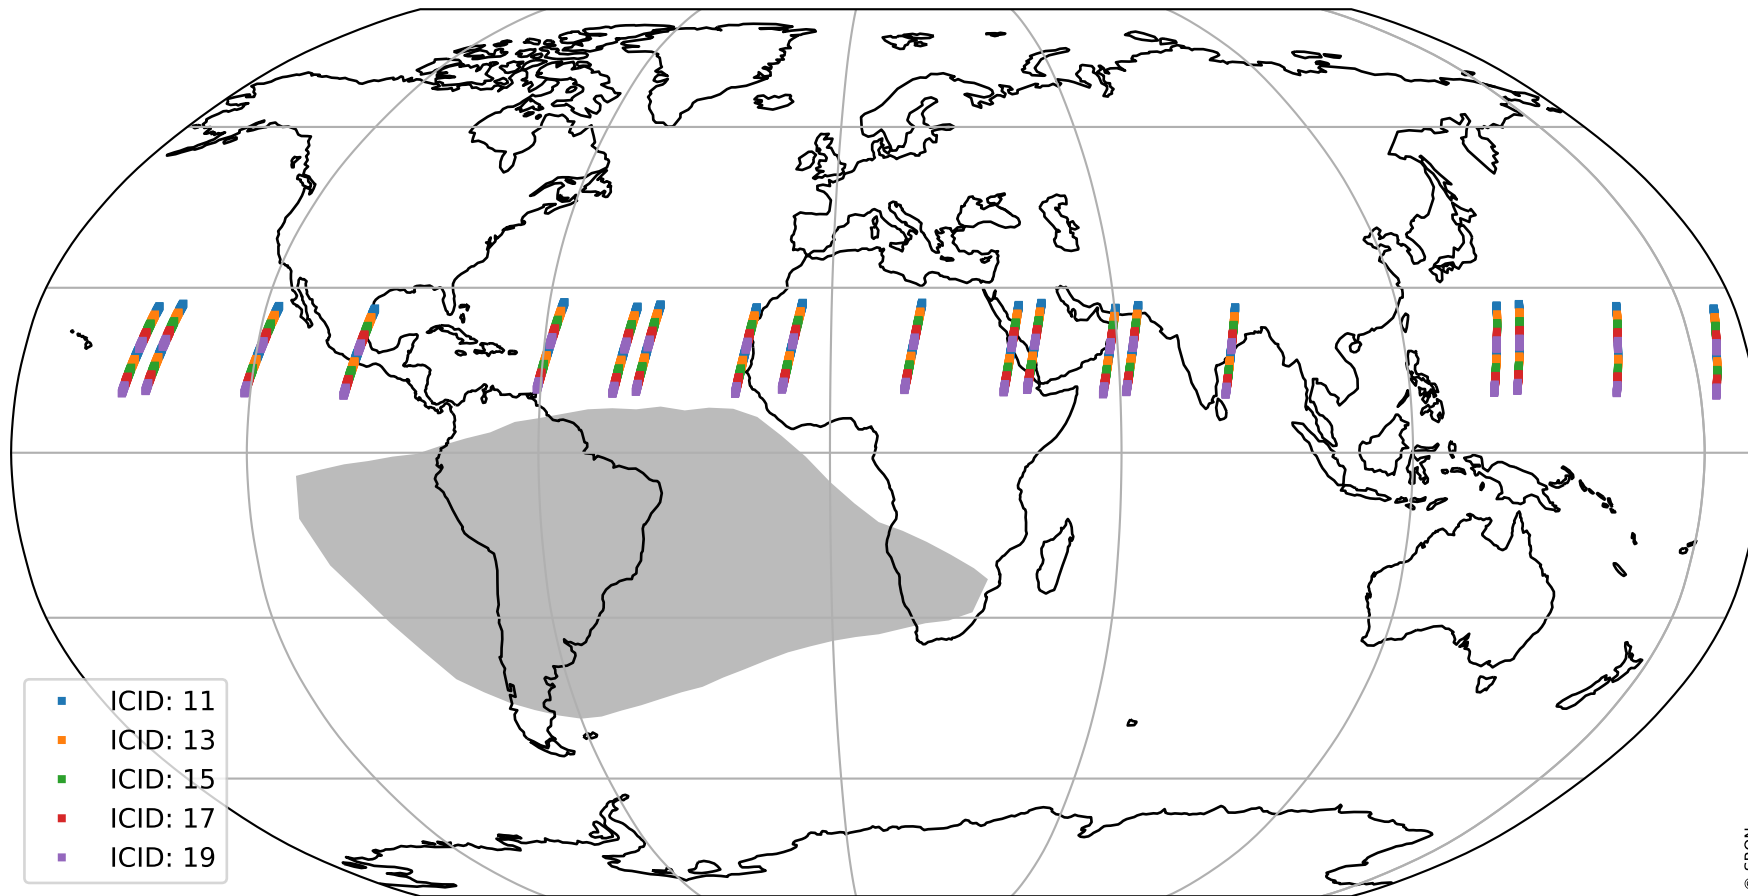

Tropomi SWIR offset (official)

orbits : 19 in [25987, 26032]
coverage : 2022-10-19 / 2022-10-22
median : 0.52598 V
spread : 0.035912 V
created : 2023-08-21T15:23:48

value detector map

Tropomi SWIR offset (official)

orbits : 19 in [25987, 26032]
coverage : 2022-10-19 / 2022-10-22
median : 28.837 μV
spread : 14.694 μV
created : 2023-08-21T15:23:48

Tropomi SWIR offset (official)

orbits : 19 in [25987, 26032]
coverage : 2022-10-19 / 2022-10-22
median : -0.032635 mV
spread : 0.4058 mV
created : 2023-08-21T15:23:49

value compared with SWIR offset CKD

Tropomi SWIR offset (official) ground-tracks of Sentinel-5P

orbits : 19 in [25987, 26032]
coverage : 2022-10-19 / 2022-10-22
created : 2023-08-21T15:23:49

Tropomi SWIR offset (official)

orbits : [2827, 26032]
coverage : 2018-04-30 / 2022-10-22
created : 2023-08-21T15:23:49

trend of detector median & temperatures