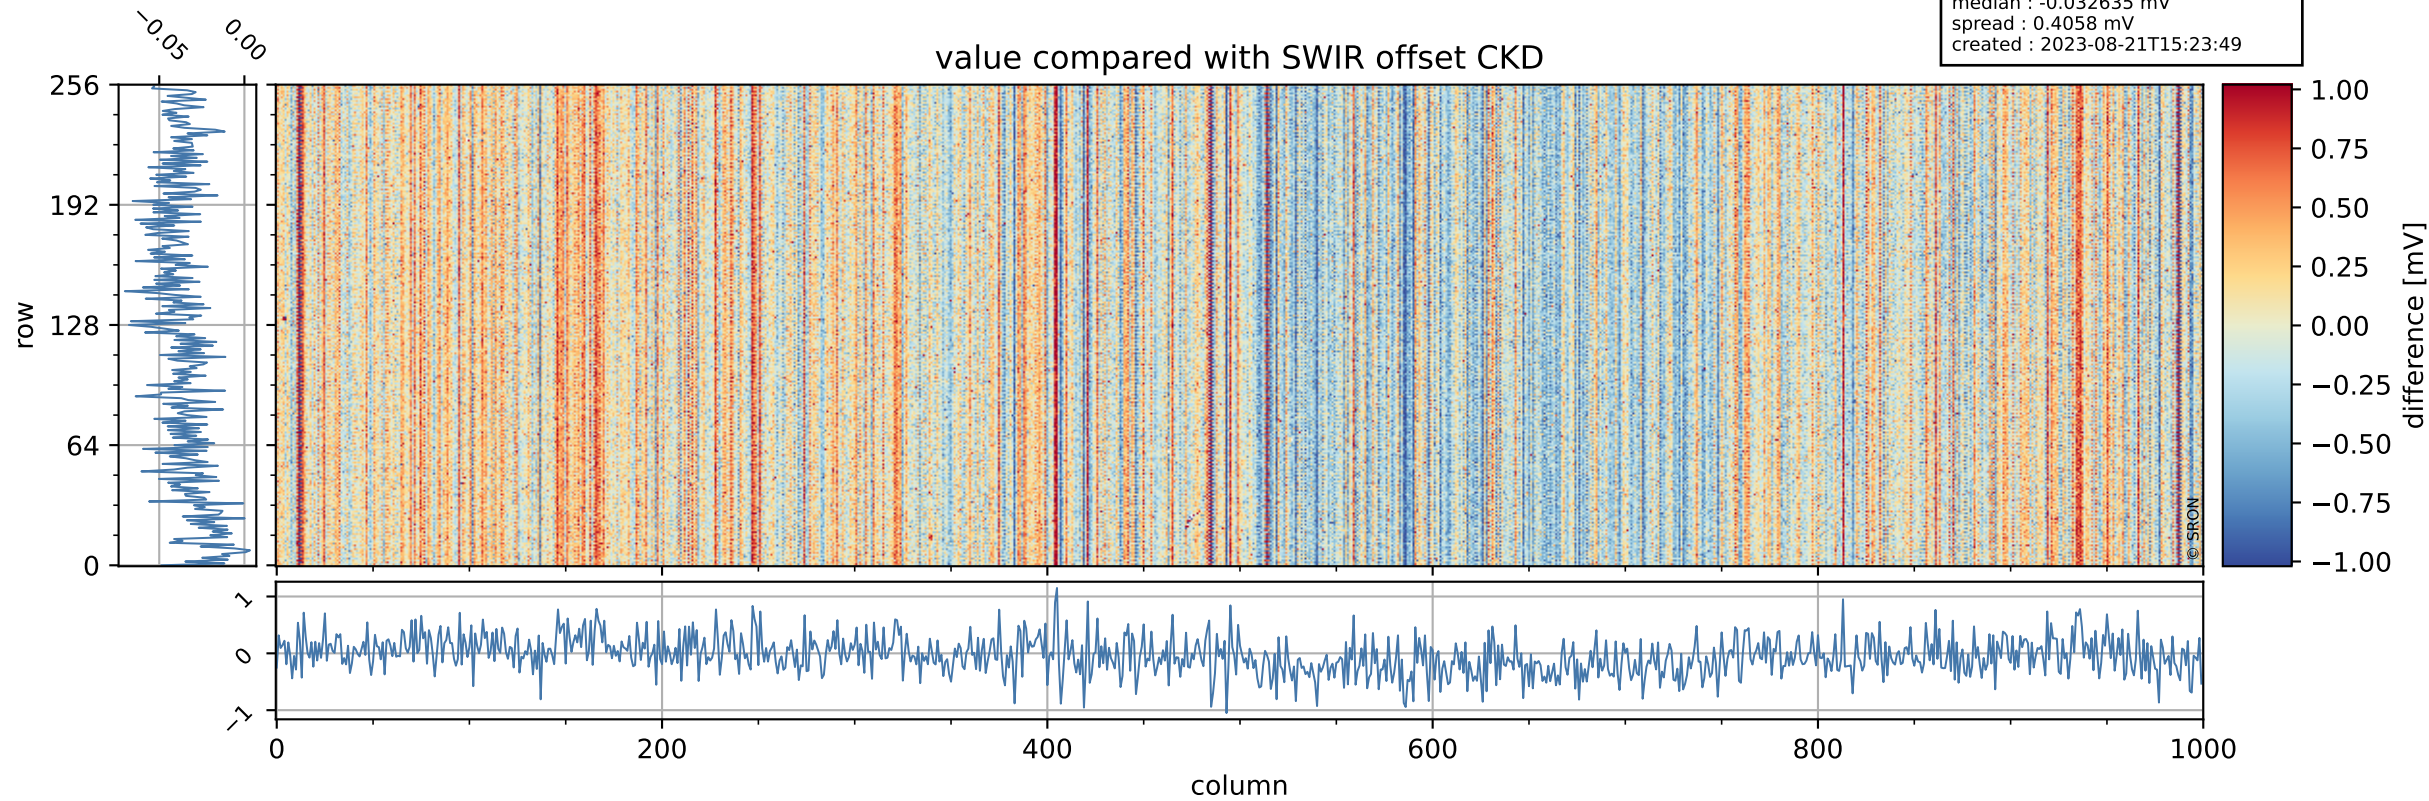

Tropomi SWIR offset (official)

orbits : 19 in [25987, 26032]
coverage : 2022-10-19 / 2022-10-22
median : 0.52598 V
spread : 0.035912 V
created : 2023-08-21T15:23:48

value detector map

Tropomi SWIR offset (official)

orbits : 19 in [25987, 26032]
coverage : 2022-10-19 / 2022-10-22
median : 28.837 μV
spread : 14.694 μV
created : 2023-08-21T15:23:48

Tropomi SWIR offset (official)

orbits : 19 in [25987, 26032]
coverage : 2022-10-19 / 2022-10-22
median : -0.032635 mV
spread : 0.4058 mV
created : 2023-08-21T15:23:49

value compared with SWIR offset CKD

Tropomi SWIR offset (official) ground-tracks of Sentinel-5P

orbits : 19 in [25987, 26032]
coverage : 2022-10-19 / 2022-10-22
created : 2023-08-21T15:23:49

Tropomi SWIR offset (official)

orbits : [2827, 26032]
coverage : 2018-04-30 / 2022-10-22
created : 2023-08-21T15:23:49

trend of detector median & temperatures