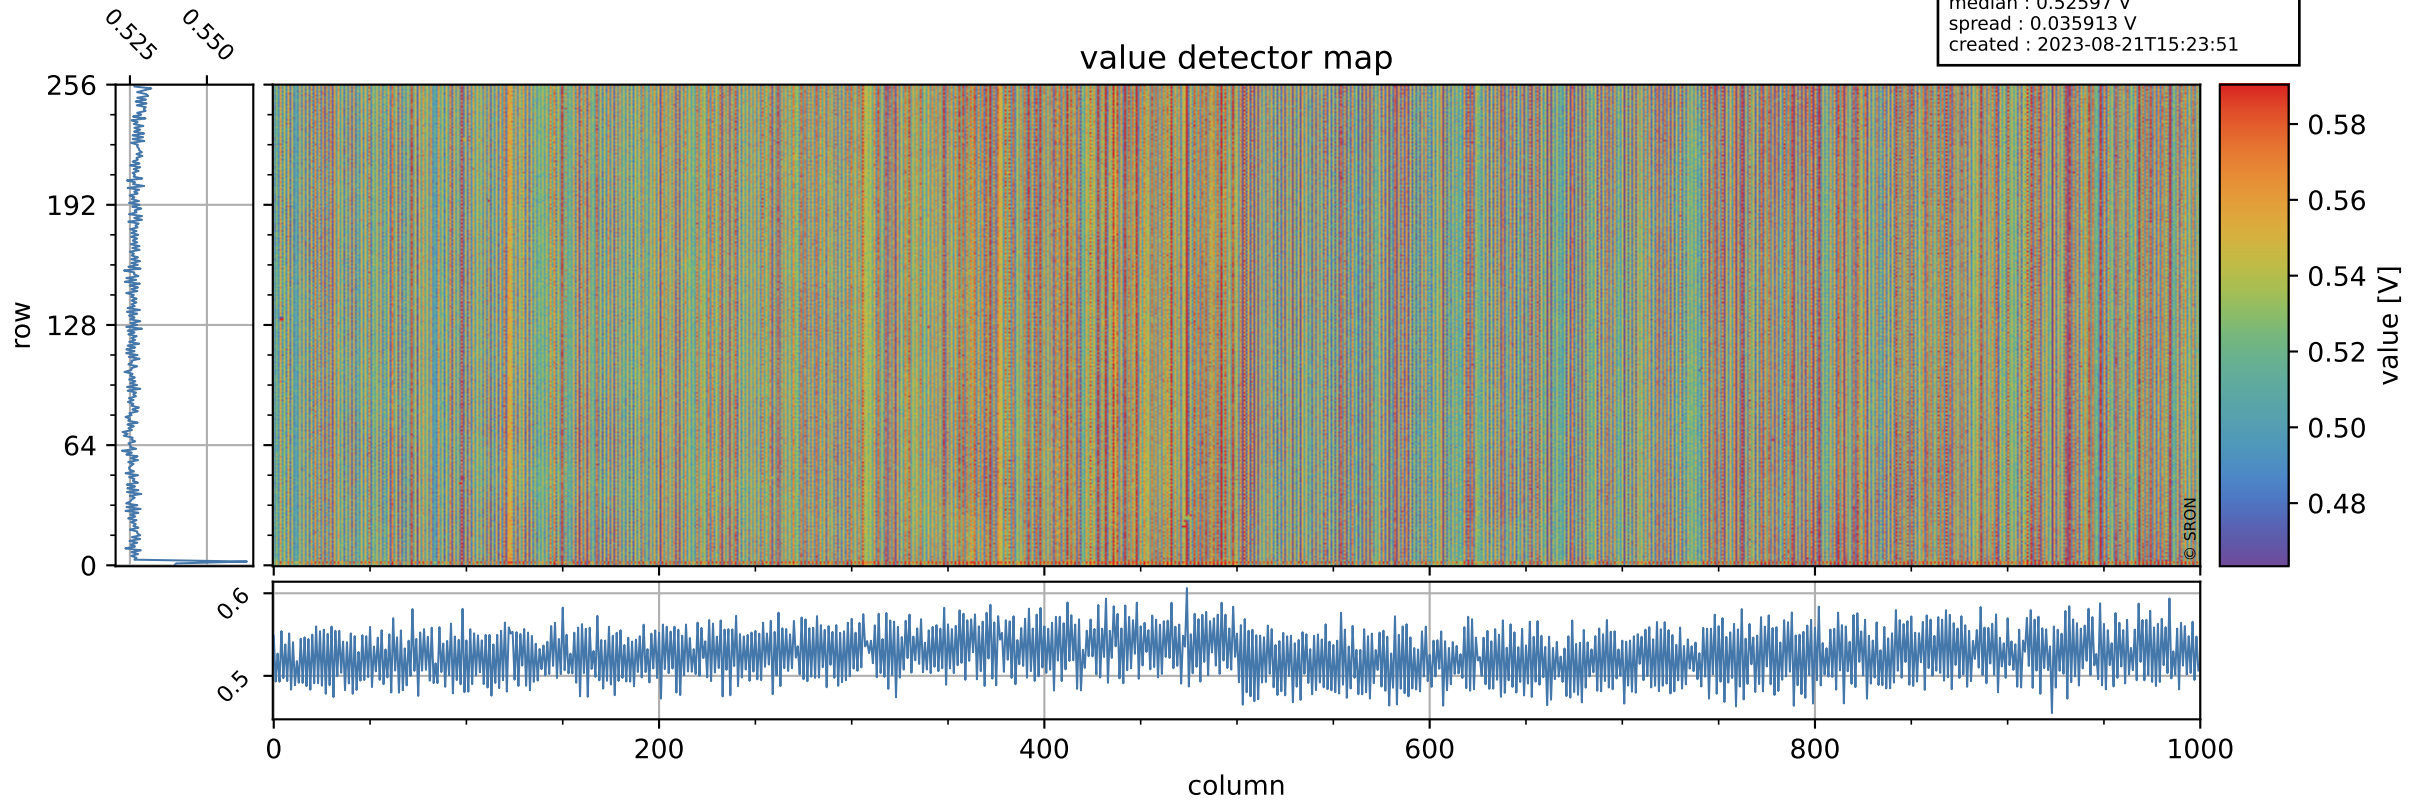

Tropomi SWIR offset (official)

orbits : 20 in [26002, 26047]
coverage : 2022-10-20 / 2022-10-23
median : 0.52597 V
spread : 0.035913 V
created : 2023-08-21T15:23:51

value detector map

Tropomi SWIR offset (official)

orbits : 20 in [26002, 26047]
coverage : 2022-10-20 / 2022-10-23
median : 28.127 μV
spread : 14.386 μV
created : 2023-08-21T15:23:51

Tropomi SWIR offset (official)

value compared with SWIR offset CKD

orbits : 20 in [26002, 26047]
coverage : 2022-10-20 / 2022-10-23
median : -0.038699 mV
spread : 0.40566 mV
created : 2023-08-21T15:23:51

Tropomi SWIR offset (official) ground-tracks of Sentinel-5P

orbits : 20 in [26002, 26047]
coverage : 2022-10-20 / 2022-10-23
created : 2023-08-21T15:23:51

Tropomi SWIR offset (official)

orbits : [2827, 26047]
coverage : 2018-04-30 / 2022-10-23
created : 2023-08-21T15:23:52

trend of detector median & temperatures