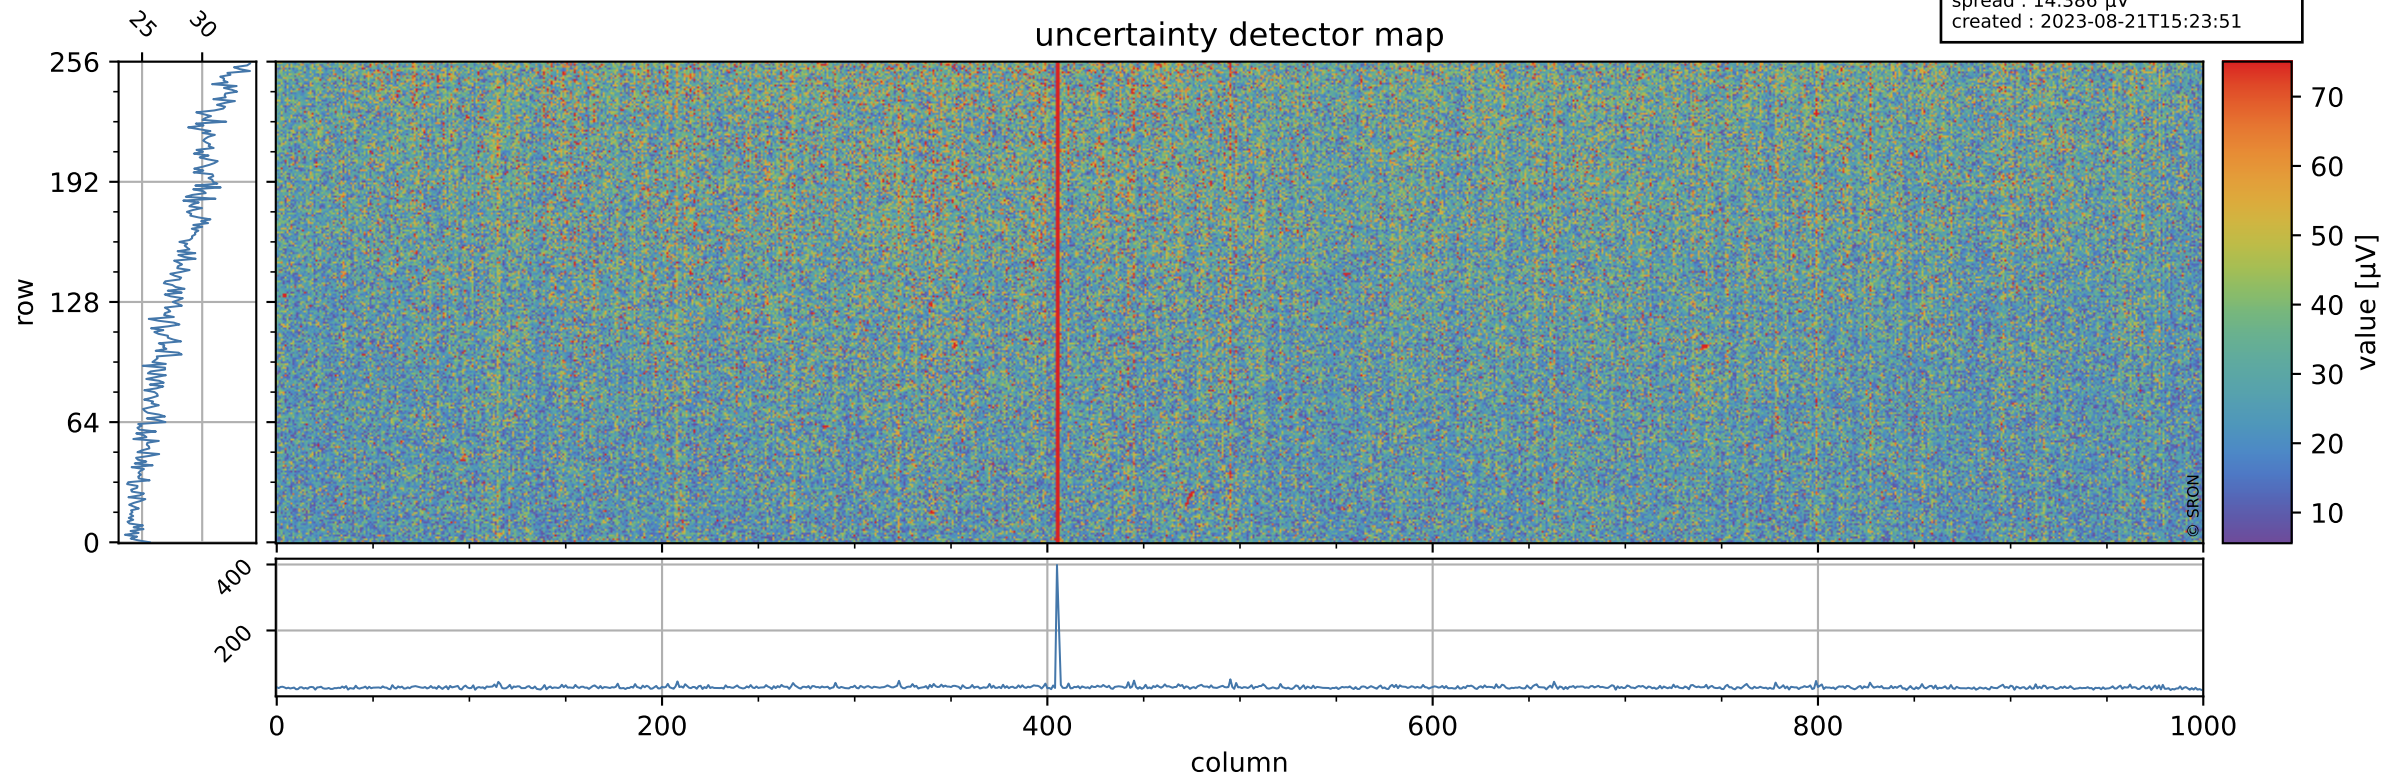

Tropomi SWIR offset (official)

orbits : 20 in [26002, 26047]
coverage : 2022-10-20 / 2022-10-23
median : 0.52597 V
spread : 0.035913 V
created : 2023-08-21T15:23:51

value detector map

Tropomi SWIR offset (official)

orbits : 20 in [26002, 26047]
coverage : 2022-10-20 / 2022-10-23
median : 28.127 μV
spread : 14.386 μV
created : 2023-08-21T15:23:51

Tropomi SWIR offset (official)

value compared with SWIR offset CKD

orbits : 20 in [26002, 26047]
coverage : 2022-10-20 / 2022-10-23
median : -0.038699 mV
spread : 0.40566 mV
created : 2023-08-21T15:23:51

Tropomi SWIR offset (official) ground-tracks of Sentinel-5P

orbits : 20 in [26002, 26047]
coverage : 2022-10-20 / 2022-10-23
created : 2023-08-21T15:23:51

Tropomi SWIR offset (official)

orbits : [2827, 26047]
coverage : 2018-04-30 / 2022-10-23
created : 2023-08-21T15:23:52

trend of detector median & temperatures