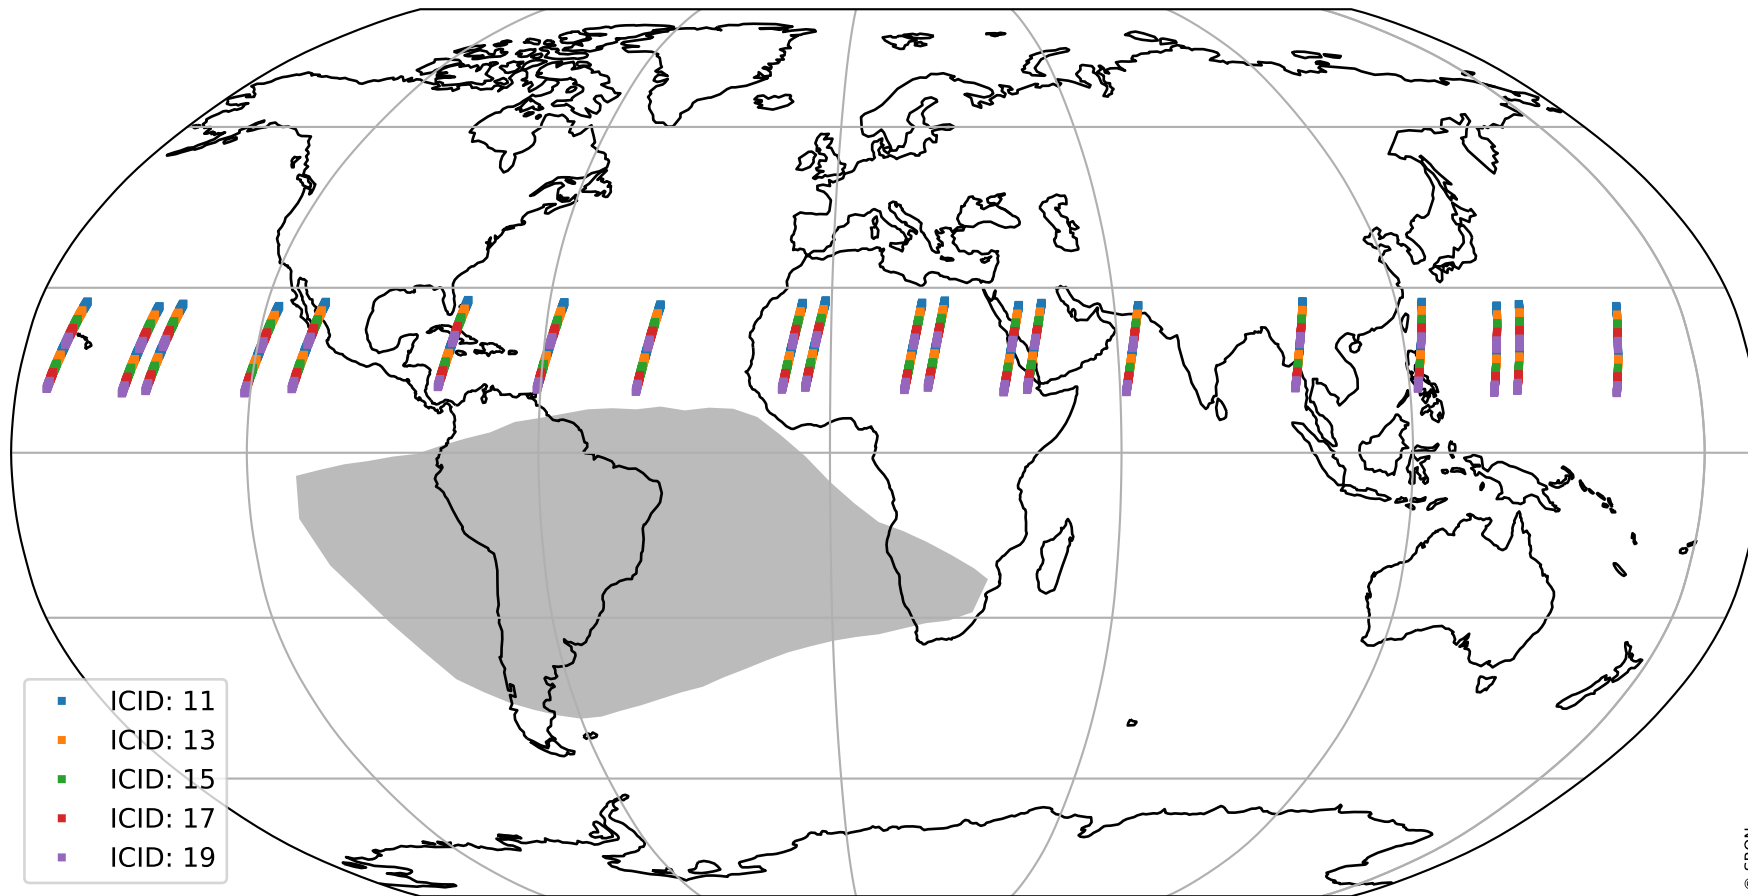

Tropomi SWIR offset (official)

orbits : 20 in [26002, 26047]
coverage : 2022-10-20 / 2022-10-23
median : 0.52597 V
spread : 0.035913 V
created : 2023-08-21T15:23:51

value detector map

Tropomi SWIR offset (official)

orbits : 20 in [26002, 26047]
coverage : 2022-10-20 / 2022-10-23
median : 28.127 μV
spread : 14.386 μV
created : 2023-08-21T15:23:51

Tropomi SWIR offset (official)

value compared with SWIR offset CKD

orbits : 20 in [26002, 26047]
coverage : 2022-10-20 / 2022-10-23
median : -0.038699 mV
spread : 0.40566 mV
created : 2023-08-21T15:23:51

Tropomi SWIR offset (official) ground-tracks of Sentinel-5P

orbits : 20 in [26002, 26047]
coverage : 2022-10-20 / 2022-10-23
created : 2023-08-21T15:23:51

Tropomi SWIR offset (official)

orbits : [2827, 26047]
coverage : 2018-04-30 / 2022-10-23
created : 2023-08-21T15:23:52

trend of detector median & temperatures