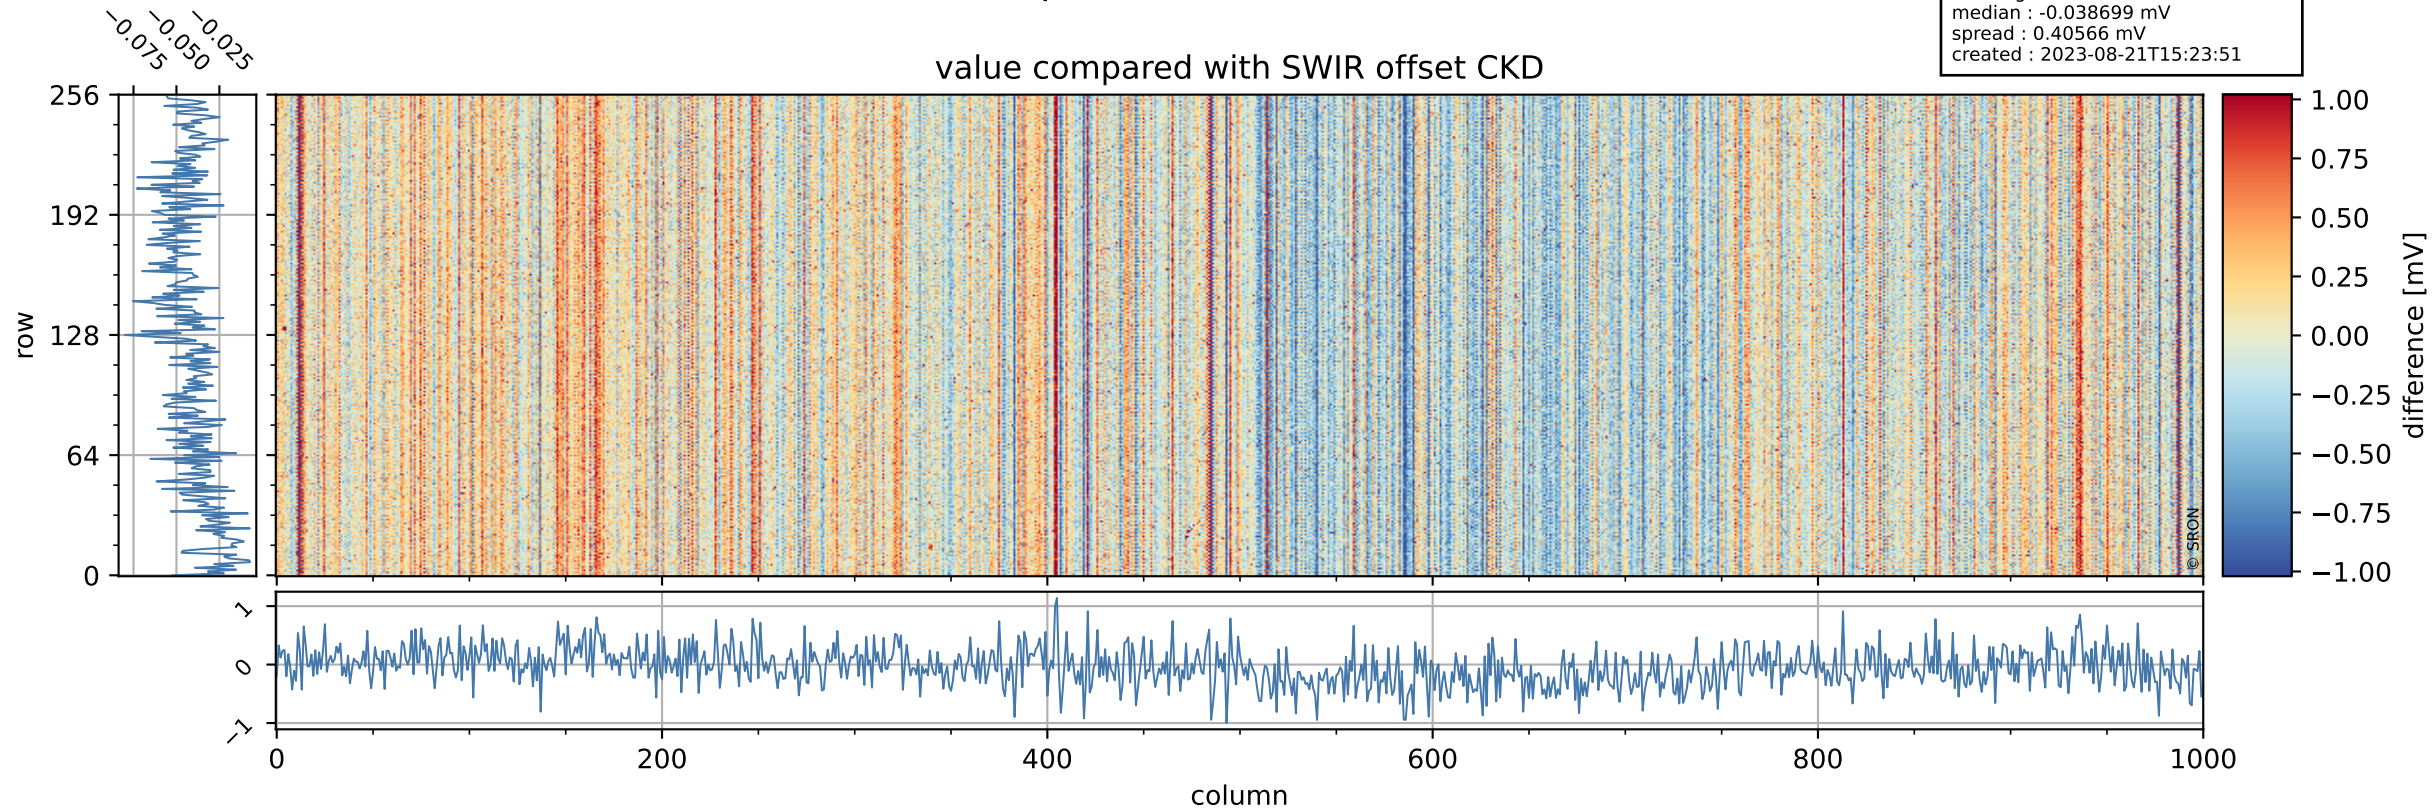

Tropomi SWIR offset (official)

orbits : 20 in [26002, 26047]
coverage : 2022-10-20 / 2022-10-23
median : 0.52597 V
spread : 0.035913 V
created : 2023-08-21T15:23:51

value detector map

Tropomi SWIR offset (official)

orbits : 20 in [26002, 26047]
coverage : 2022-10-20 / 2022-10-23
median : 28.127 μV
spread : 14.386 μV
created : 2023-08-21T15:23:51

Tropomi SWIR offset (official)

value compared with SWIR offset CKD

orbits : 20 in [26002, 26047]
coverage : 2022-10-20 / 2022-10-23
median : -0.038699 mV
spread : 0.40566 mV
created : 2023-08-21T15:23:51

Tropomi SWIR offset (official) ground-tracks of Sentinel-5P

orbits : 20 in [26002, 26047]
coverage : 2022-10-20 / 2022-10-23
created : 2023-08-21T15:23:51

Tropomi SWIR offset (official)

orbits : [2827, 26047]
coverage : 2018-04-30 / 2022-10-23
created : 2023-08-21T15:23:52

trend of detector median & temperatures