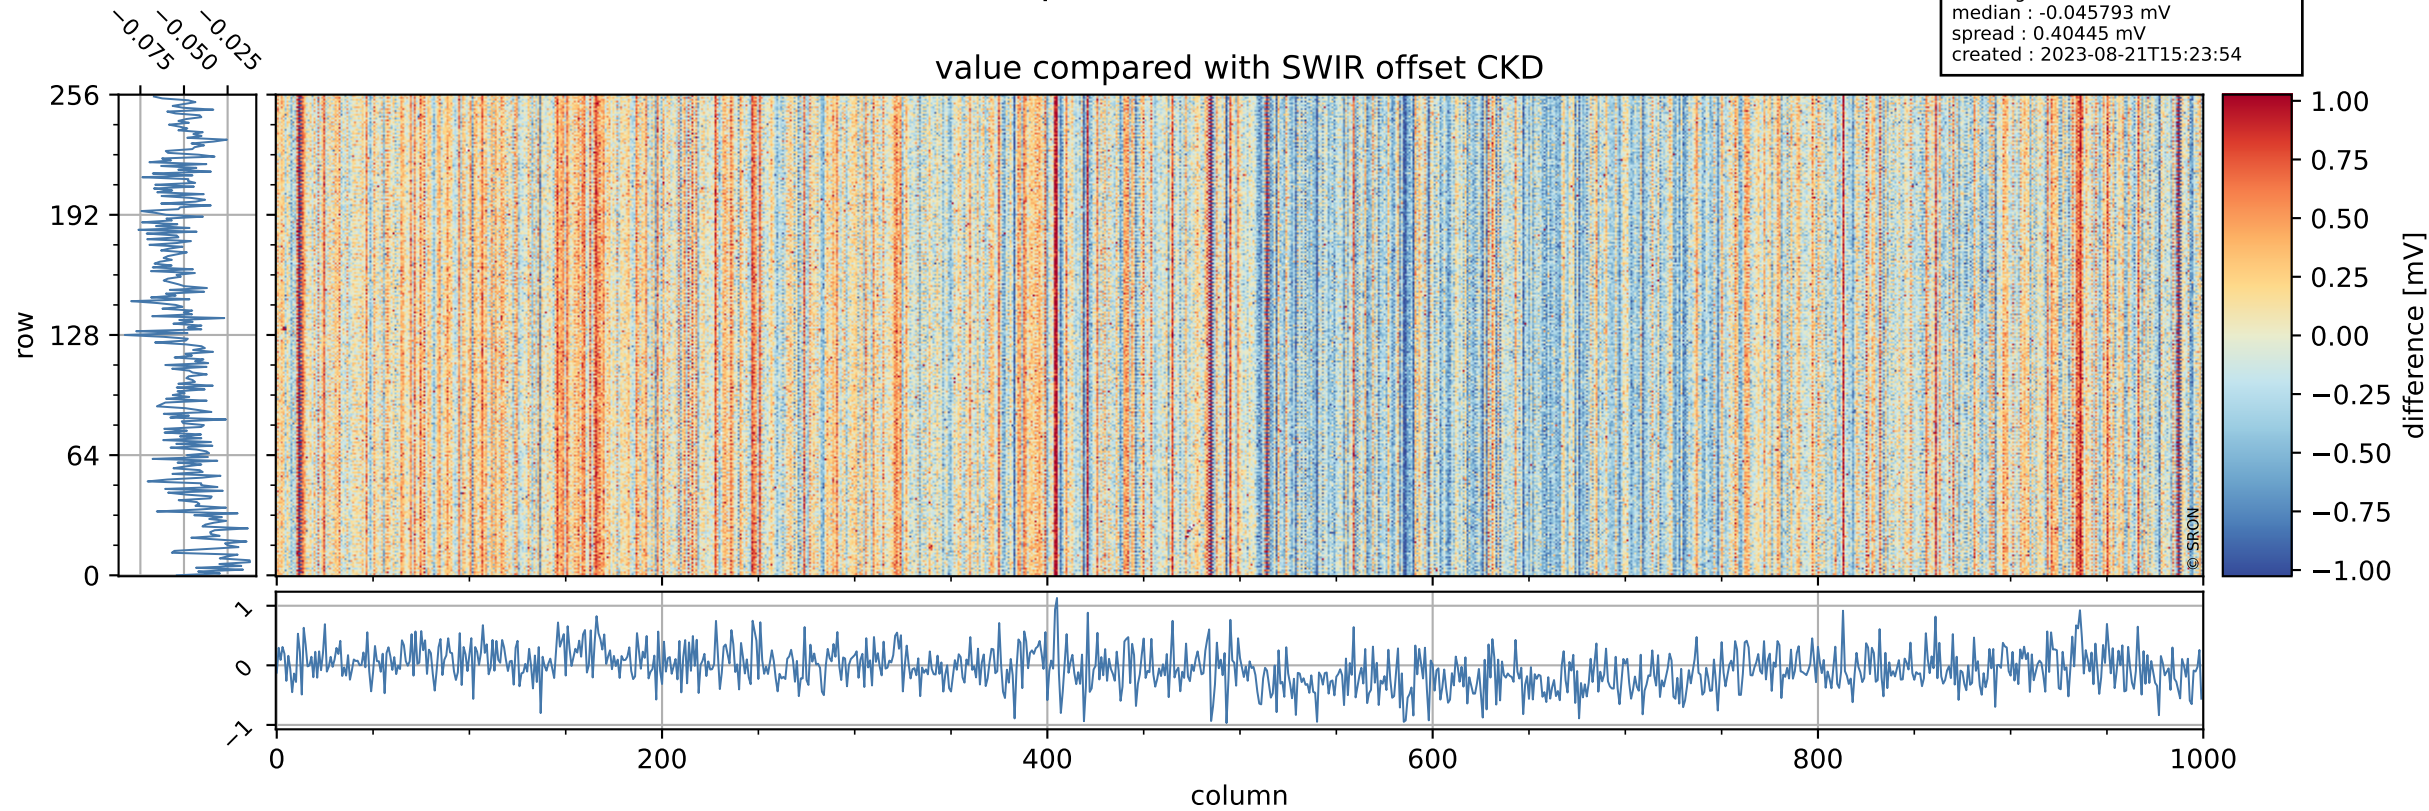

## value detector map

# Tropomi SWIR offset (official)

orbits : 19 in [26017, 26062]  
coverage : 2022-10-21 / 2022-10-24  
median : 28.187  $\mu\text{V}$   
spread : 14.369  $\mu\text{V}$   
created : 2023-08-21T15:23:53

# Tropomi SWIR offset (official)

orbits : 19 in [26017, 26062]  
coverage : 2022-10-21 / 2022-10-24  
median : -0.045793 mV  
spread : 0.40445 mV  
created : 2023-08-21T15:23:54

value compared with SWIR offset CKD

# Tropomi SWIR offset (official) ground-tracks of Sentinel-5P

orbits : 19 in [26017, 26062]  
coverage : 2022-10-21 / 2022-10-24  
created : 2023-08-21T15:23:54