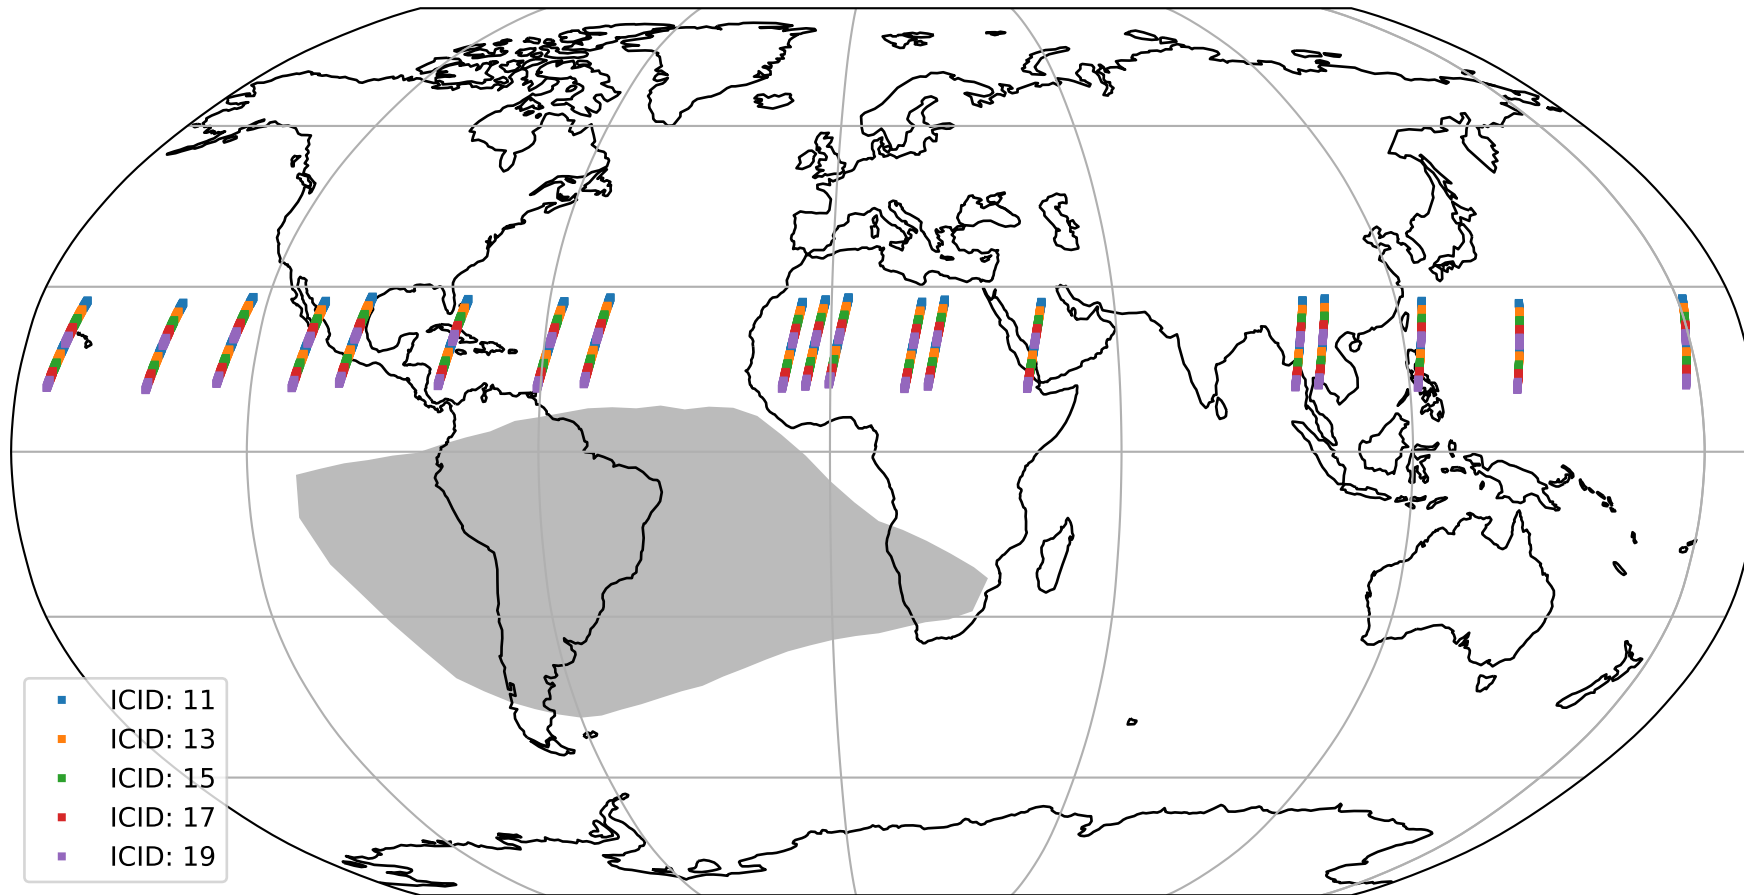

# Tropomi SWIR offset (official)

orbits : 19 in [26017, 26062]  
coverage : 2022-10-21 / 2022-10-24  
median : 28.187  $\mu\text{V}$   
spread : 14.369  $\mu\text{V}$   
created : 2023-08-21T15:23:53

# Tropomi SWIR offset (official)

orbits : 19 in [26017, 26062]  
coverage : 2022-10-21 / 2022-10-24  
median : -0.045793 mV  
spread : 0.40445 mV  
created : 2023-08-21T15:23:54

value compared with SWIR offset CKD

# Tropomi SWIR offset (official) ground-tracks of Sentinel-5P

orbits : 19 in [26017, 26062]  
coverage : 2022-10-21 / 2022-10-24  
created : 2023-08-21T15:23:54

# Tropomi SWIR offset (official)

orbits : [2827, 26062]  
coverage : 2018-04-30 / 2022-10-24  
created : 2023-08-21T15:23:55