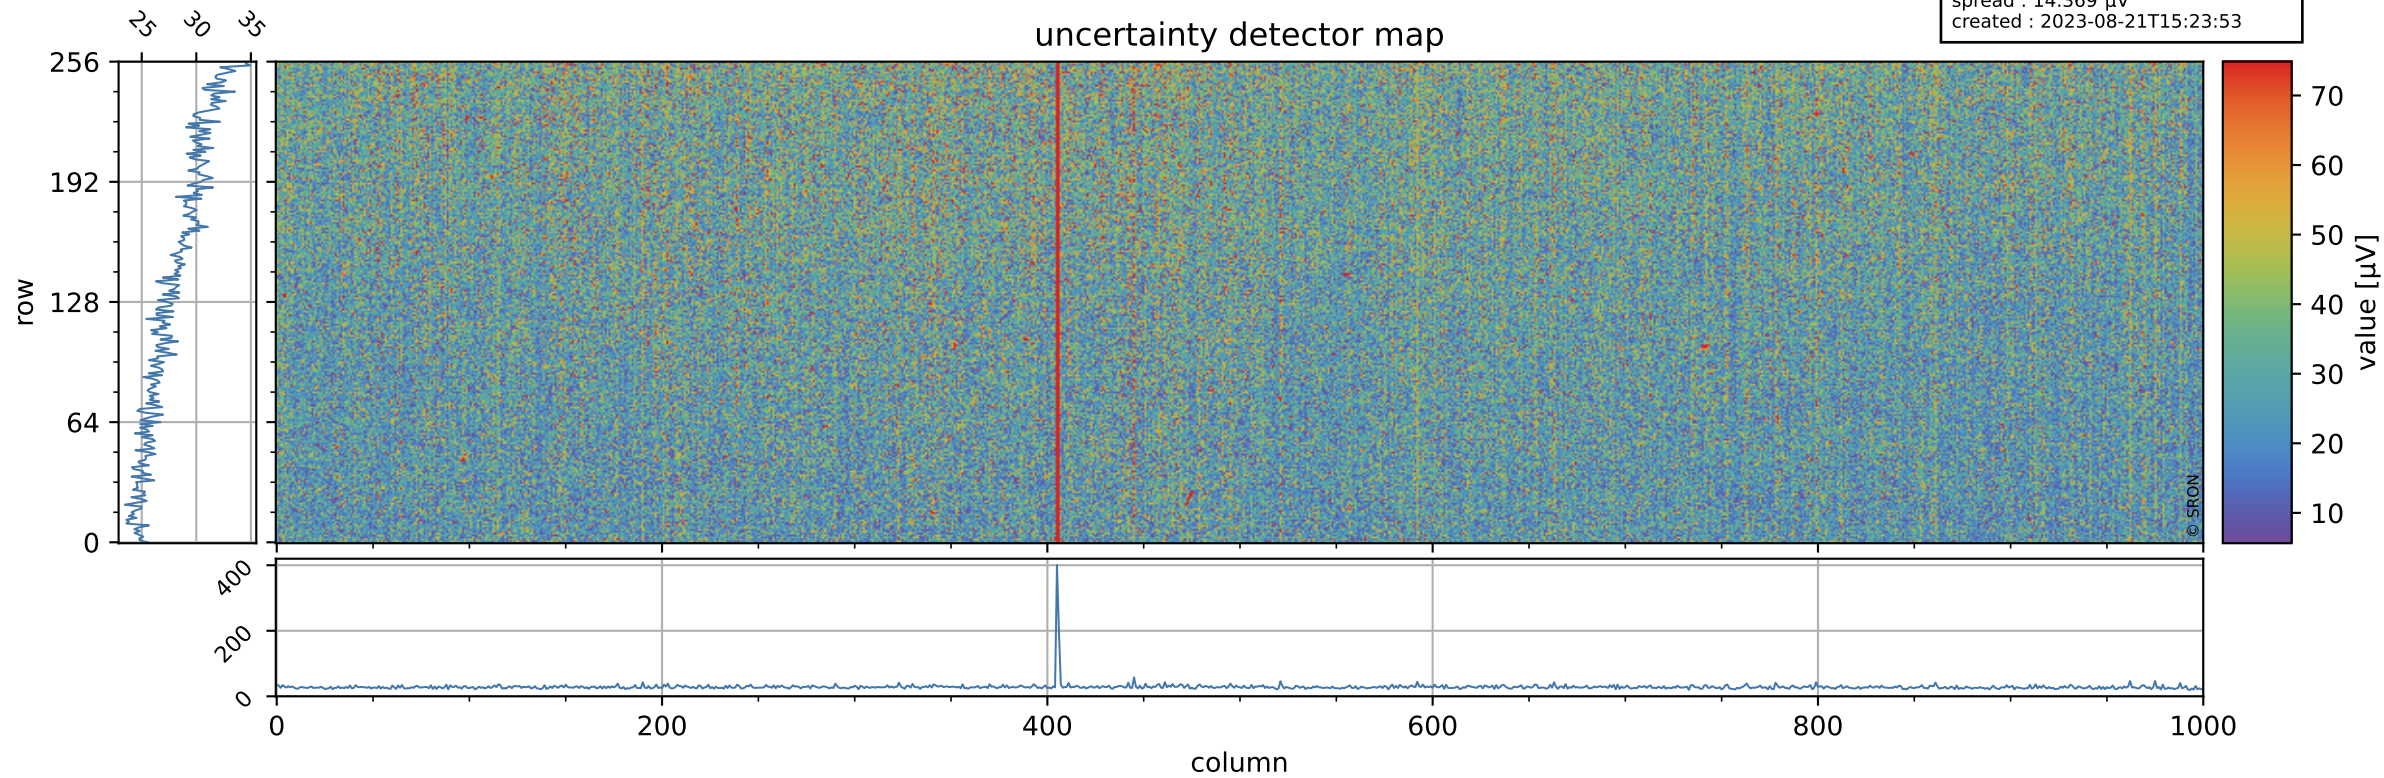

# Tropomi SWIR offset (official)

orbits : 19 in [26017, 26062]  
coverage : 2022-10-21 / 2022-10-24  
median : 0.52597 V  
spread : 0.035916 V  
created : 2023-08-21T15:23:53

## value detector map

# Tropomi SWIR offset (official)

orbits : 19 in [26017, 26062]  
coverage : 2022-10-21 / 2022-10-24  
median : 28.187  $\mu\text{V}$   
spread : 14.369  $\mu\text{V}$   
created : 2023-08-21T15:23:53

# Tropomi SWIR offset (official) ground-tracks of Sentinel-5P

orbits : 19 in [26017, 26062]  
coverage : 2022-10-21 / 2022-10-24  
created : 2023-08-21T15:23:54