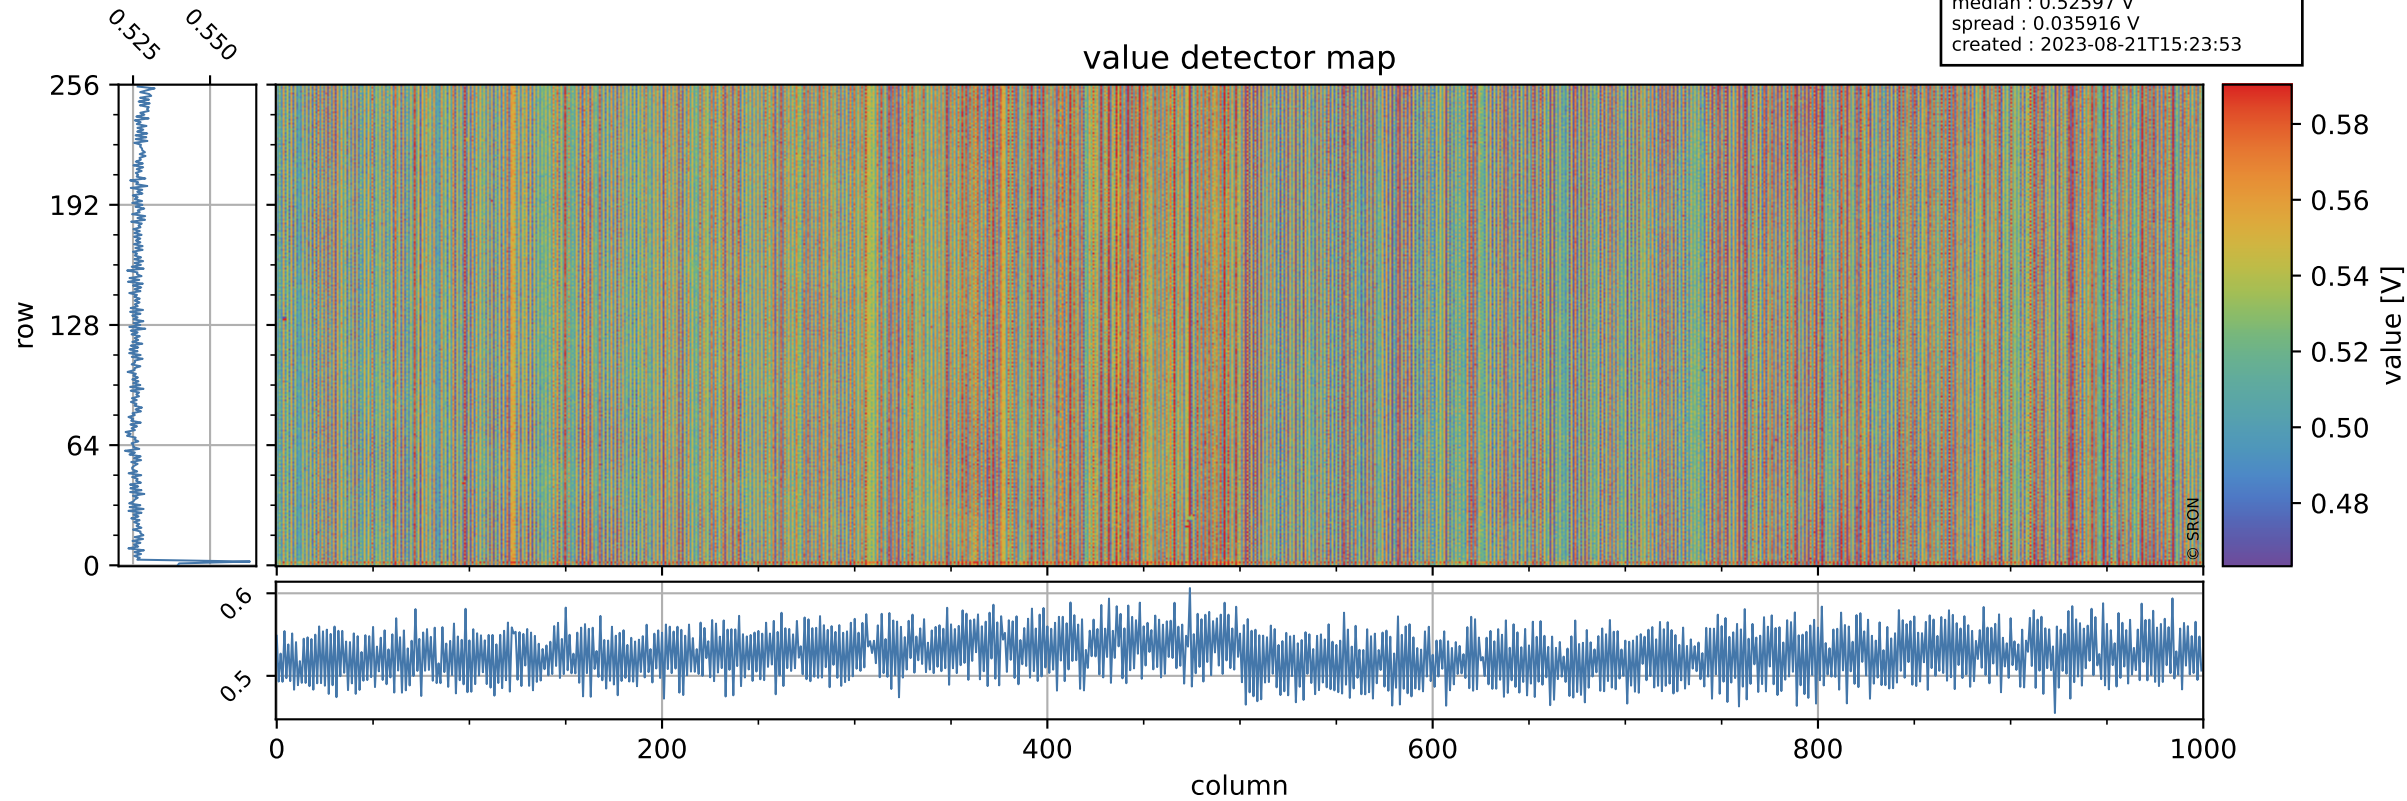

# Tropomi SWIR offset (official)

orbits : 19 in [26017, 26062]  
coverage : 2022-10-21 / 2022-10-24  
median : 0.52597 V  
spread : 0.035916 V  
created : 2023-08-21T15:23:53

## value detector map

# Tropomi SWIR offset (official)

orbits : 19 in [26017, 26062]  
coverage : 2022-10-21 / 2022-10-24  
median : 28.187  $\mu\text{V}$   
spread : 14.369  $\mu\text{V}$   
created : 2023-08-21T15:23:53

# Tropomi SWIR offset (official) ground-tracks of Sentinel-5P

orbits : 19 in [26017, 26062]  
coverage : 2022-10-21 / 2022-10-24  
created : 2023-08-21T15:23:54