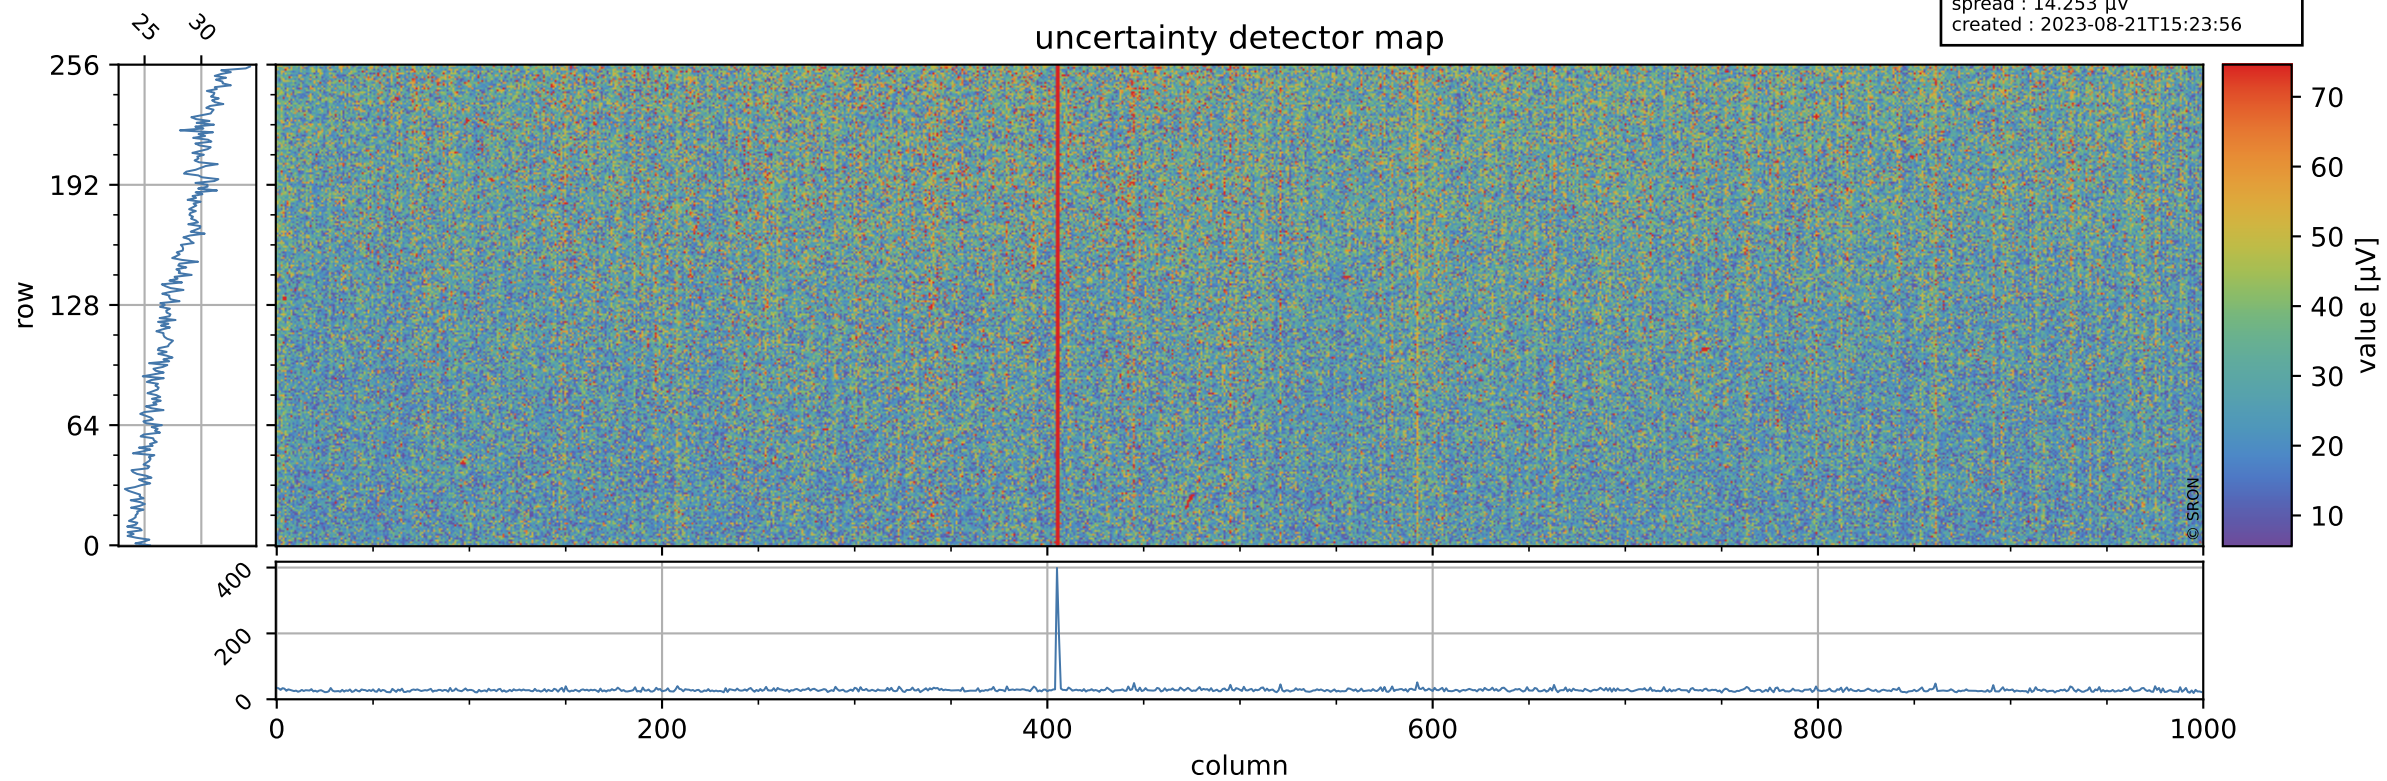

Tropomi SWIR offset (official)

orbits : 19 in [26032, 26077]
coverage : 2022-10-22 / 2022-10-25
median : 0.52596 V
spread : 0.035916 V
created : 2023-08-21T15:23:56

value detector map

Tropomi SWIR offset (official)

orbits : 19 in [26032, 26077]
coverage : 2022-10-22 / 2022-10-25
median : 27.915 μV
spread : 14.253 μV
created : 2023-08-21T15:23:56

Tropomi SWIR offset (official)

orbits : 19 in [26032, 26077]
coverage : 2022-10-22 / 2022-10-25
median : -0.050252 mV
spread : 0.40372 mV
created : 2023-08-21T15:23:56

value compared with SWIR offset CKD

Tropomi SWIR offset (official) ground-tracks of Sentinel-5P

orbits : 19 in [26032, 26077]
coverage : 2022-10-22 / 2022-10-25
created : 2023-08-21T15:23:56

Tropomi SWIR offset (official)

orbits : [2827, 26077]
coverage : 2018-04-30 / 2022-10-25
created : 2023-08-21T15:23:57

trend of detector median & temperatures