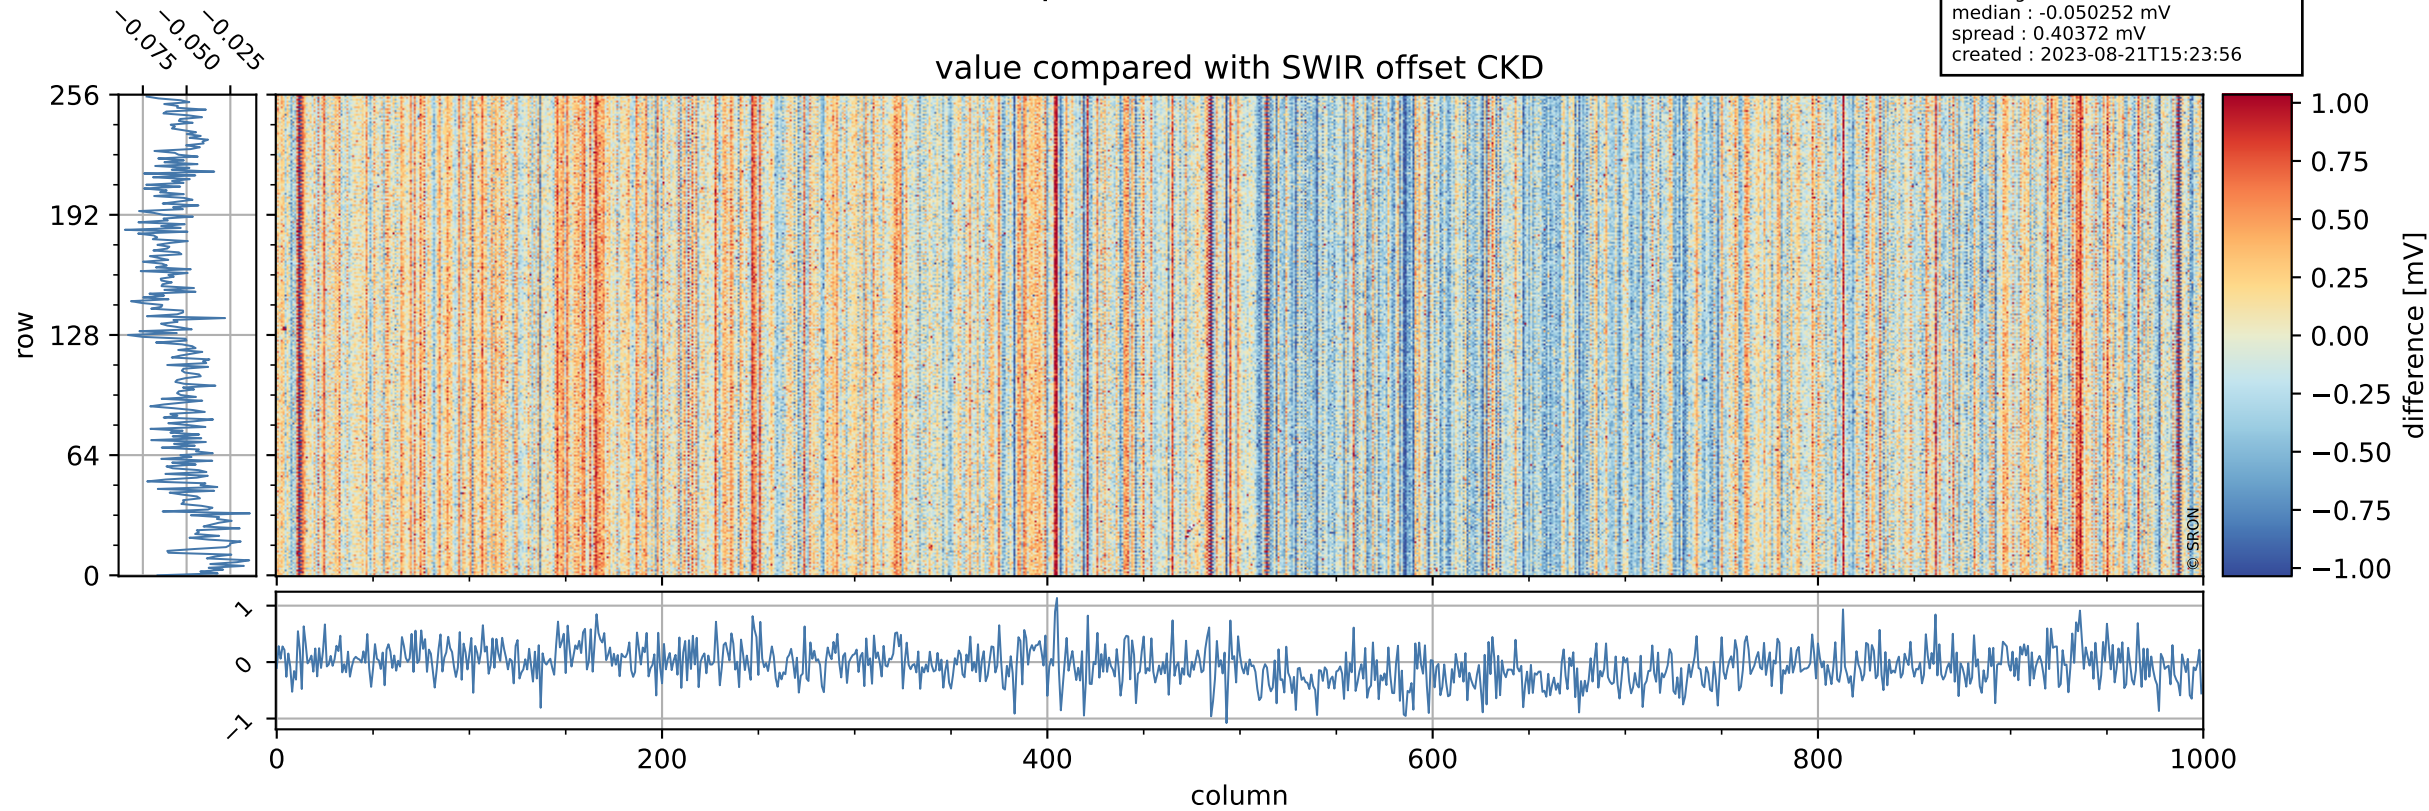

Tropomi SWIR offset (official)

orbits : 19 in [26032, 26077]
coverage : 2022-10-22 / 2022-10-25
median : 0.52596 V
spread : 0.035916 V
created : 2023-08-21T15:23:56

value detector map

Tropomi SWIR offset (official)

orbits : 19 in [26032, 26077]
coverage : 2022-10-22 / 2022-10-25
median : 27.915 μV
spread : 14.253 μV
created : 2023-08-21T15:23:56

Tropomi SWIR offset (official)

orbits : 19 in [26032, 26077]
coverage : 2022-10-22 / 2022-10-25
median : -0.050252 mV
spread : 0.40372 mV
created : 2023-08-21T15:23:56

value compared with SWIR offset CKD

Tropomi SWIR offset (official) ground-tracks of Sentinel-5P

orbits : 19 in [26032, 26077]
coverage : 2022-10-22 / 2022-10-25
created : 2023-08-21T15:23:56

Tropomi SWIR offset (official)

orbits : [2827, 26077]
coverage : 2018-04-30 / 2022-10-25
created : 2023-08-21T15:23:57

trend of detector median & temperatures