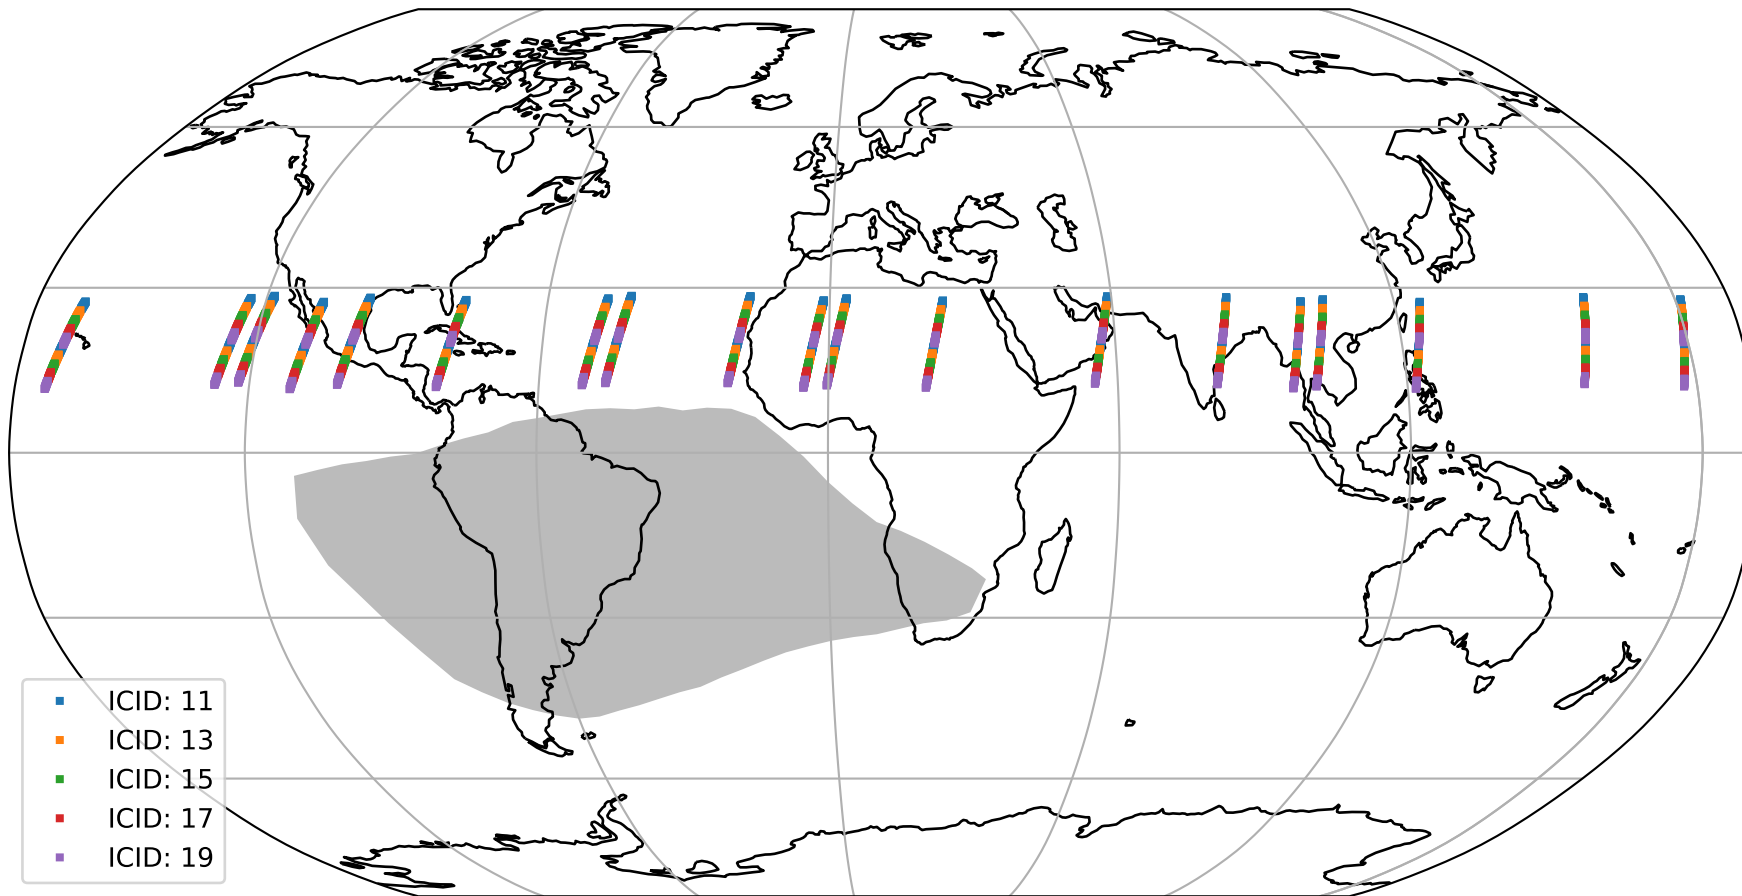

Tropomi SWIR offset (official)

orbits : 19 in [26032, 26077]
coverage : 2022-10-22 / 2022-10-25
median : 0.52596 V
spread : 0.035916 V
created : 2023-08-21T15:23:56

value detector map

Tropomi SWIR offset (official)

orbits : 19 in [26032, 26077]
coverage : 2022-10-22 / 2022-10-25
median : 27.915 μV
spread : 14.253 μV
created : 2023-08-21T15:23:56

Tropomi SWIR offset (official)

orbits : 19 in [26032, 26077]
coverage : 2022-10-22 / 2022-10-25
median : -0.050252 mV
spread : 0.40372 mV
created : 2023-08-21T15:23:56

value compared with SWIR offset CKD

Tropomi SWIR offset (official) ground-tracks of Sentinel-5P

orbits : 19 in [26032, 26077]
coverage : 2022-10-22 / 2022-10-25
created : 2023-08-21T15:23:56

Tropomi SWIR offset (official)

orbits : [2827, 26077]
coverage : 2018-04-30 / 2022-10-25
created : 2023-08-21T15:23:57

trend of detector median & temperatures