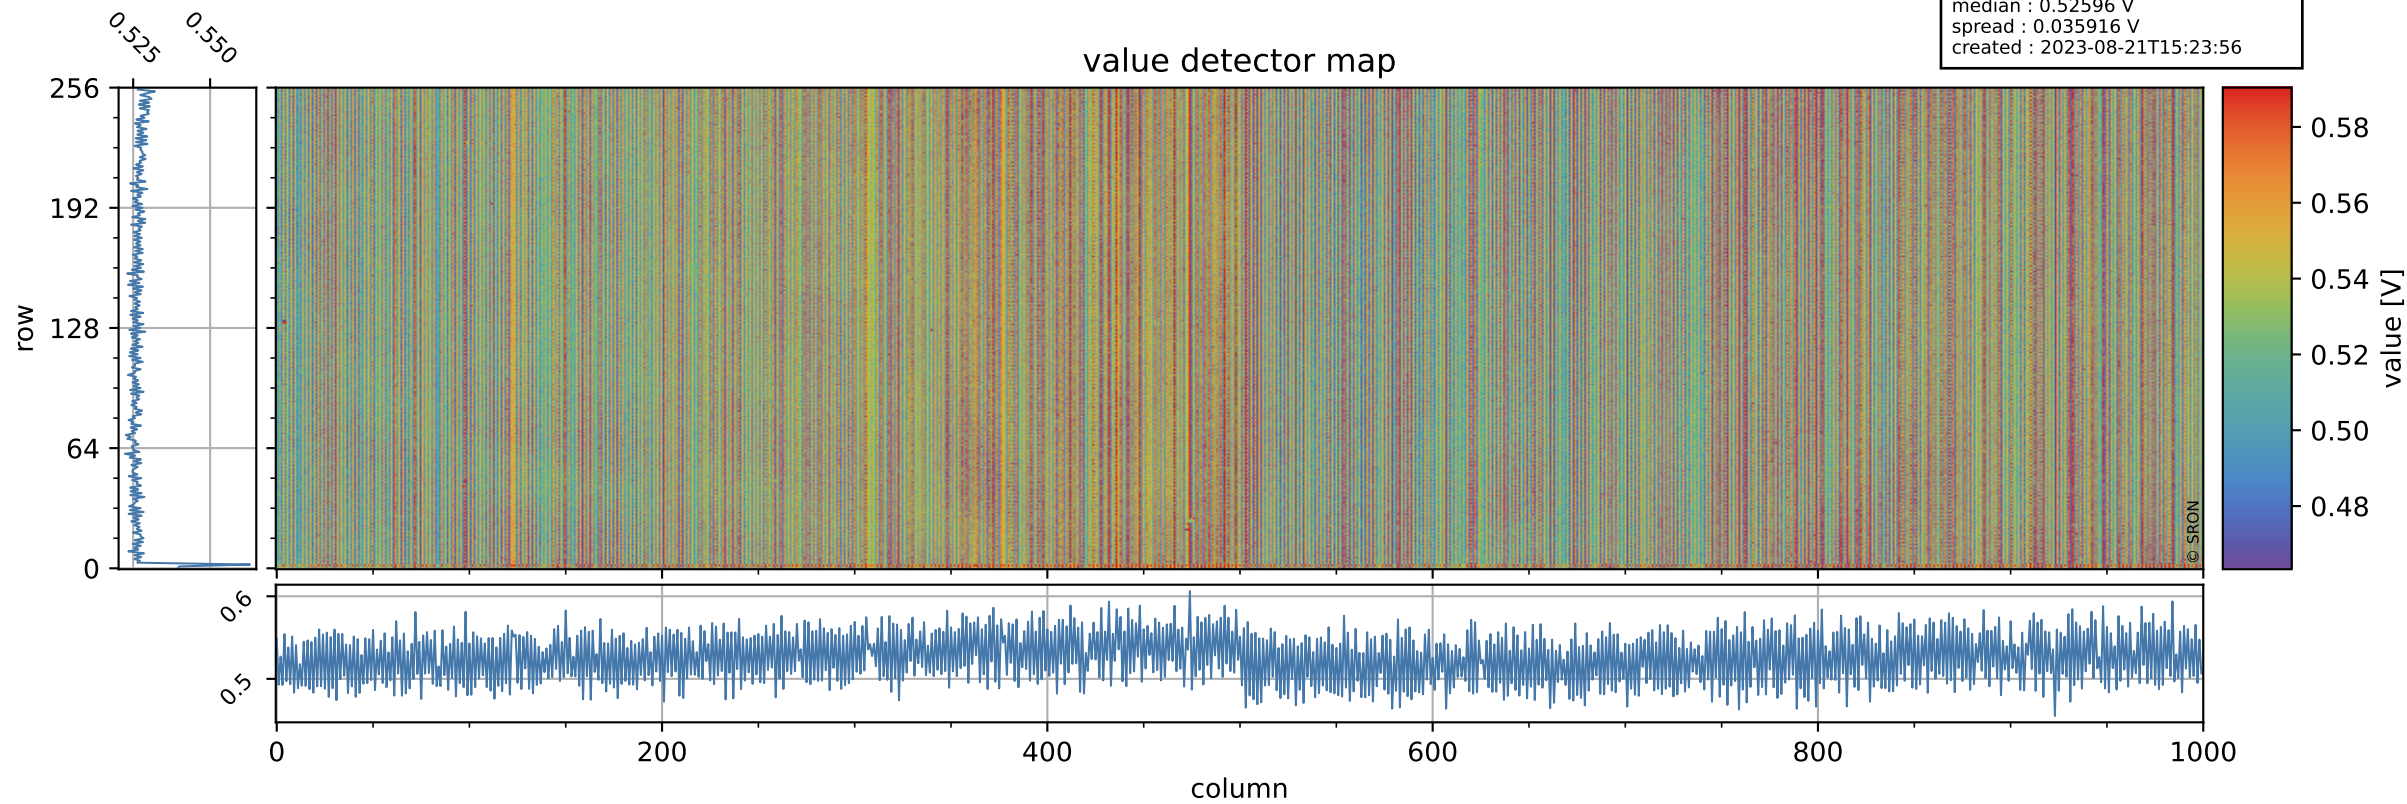

Tropomi SWIR offset (official)

orbits : 19 in [26032, 26077]
coverage : 2022-10-22 / 2022-10-25
median : 0.52596 V
spread : 0.035916 V
created : 2023-08-21T15:23:56

value detector map

Tropomi SWIR offset (official)

orbits : 19 in [26032, 26077]
coverage : 2022-10-22 / 2022-10-25
median : 27.915 μV
spread : 14.253 μV
created : 2023-08-21T15:23:56

Tropomi SWIR offset (official)

orbits : 19 in [26032, 26077]
coverage : 2022-10-22 / 2022-10-25
median : -0.050252 mV
spread : 0.40372 mV
created : 2023-08-21T15:23:56

value compared with SWIR offset CKD

Tropomi SWIR offset (official) ground-tracks of Sentinel-5P

orbits : 19 in [26032, 26077]
coverage : 2022-10-22 / 2022-10-25
created : 2023-08-21T15:23:56

Tropomi SWIR offset (official)

orbits : [2827, 26077]
coverage : 2018-04-30 / 2022-10-25
created : 2023-08-21T15:23:57

trend of detector median & temperatures