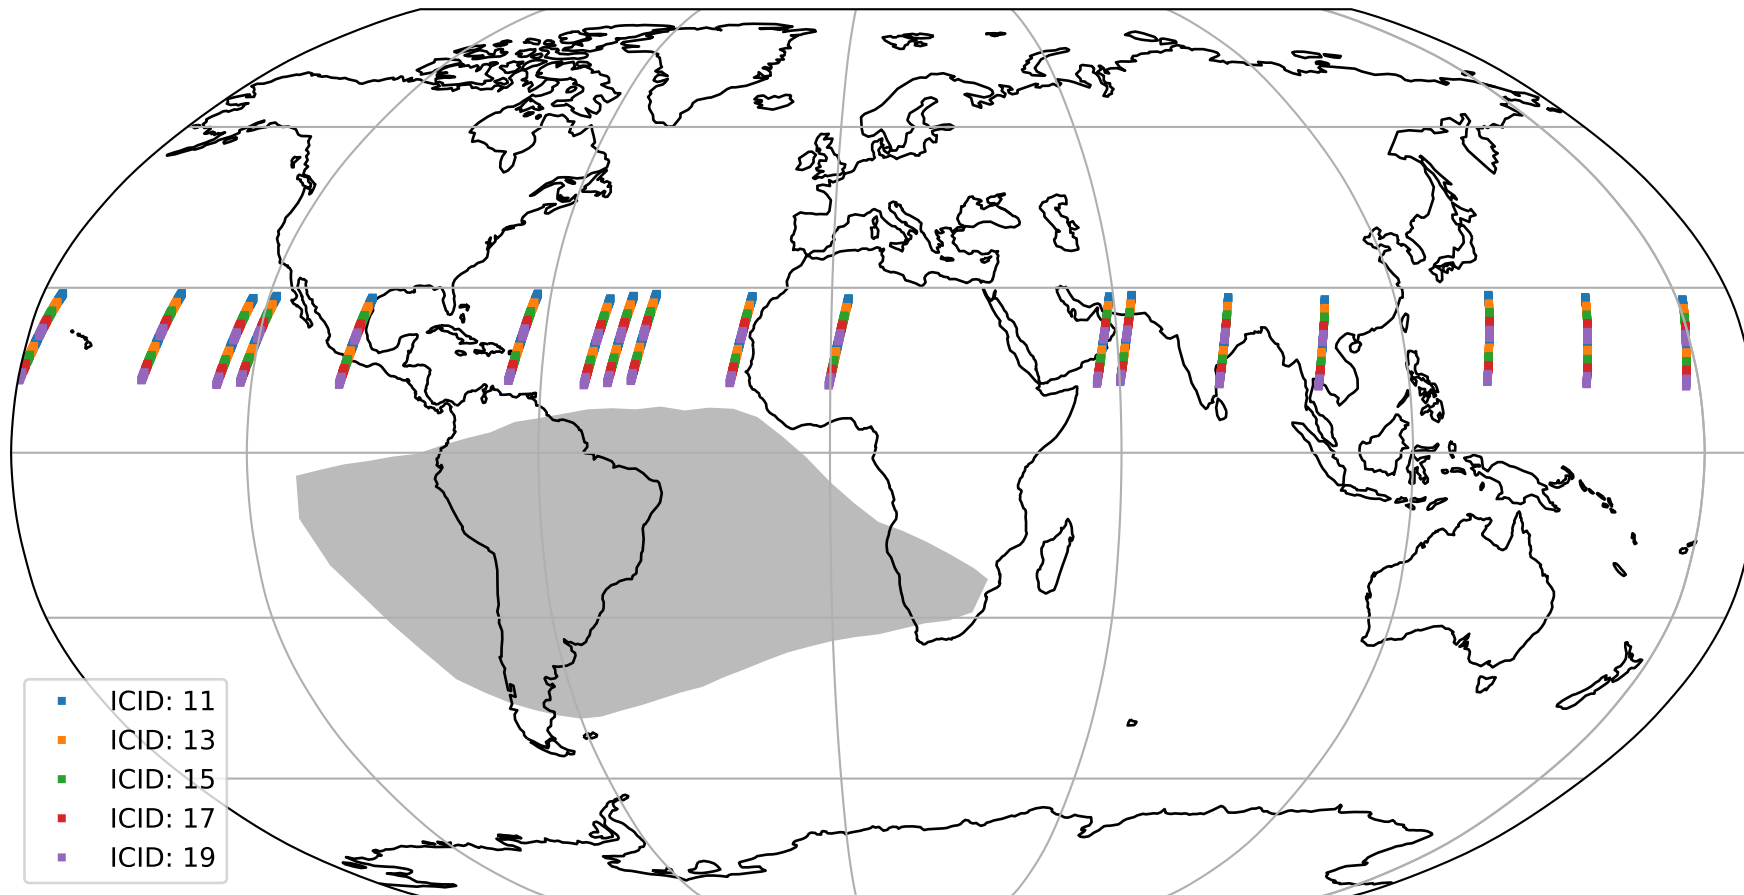

Tropomi SWIR offset (official)

orbits : 18 in [26047, 26092]
coverage : 2022-10-23 / 2022-10-26
median : 0.52596 V
spread : 0.035916 V
created : 2023-08-21T15:23:58

value detector map

Tropomi SWIR offset (official)

orbits : 18 in [26047, 26092]
coverage : 2022-10-23 / 2022-10-26
median : 28.176 μV
spread : 14.292 μV
created : 2023-08-21T15:23:58

Tropomi SWIR offset (official)

orbits : 18 in [26047, 26092]
coverage : 2022-10-23 / 2022-10-26
median : -0.048365 mV
spread : 0.40352 mV
created : 2023-08-21T15:23:58

value compared with SWIR offset CKD

Tropomi SWIR offset (official) ground-tracks of Sentinel-5P

orbits : 18 in [26047, 26092]
coverage : 2022-10-23 / 2022-10-26
created : 2023-08-21T15:23:59

Tropomi SWIR offset (official)

orbits : [2827, 26092]
coverage : 2018-04-30 / 2022-10-26
created : 2023-08-21T15:23:59

trend of detector median & temperatures