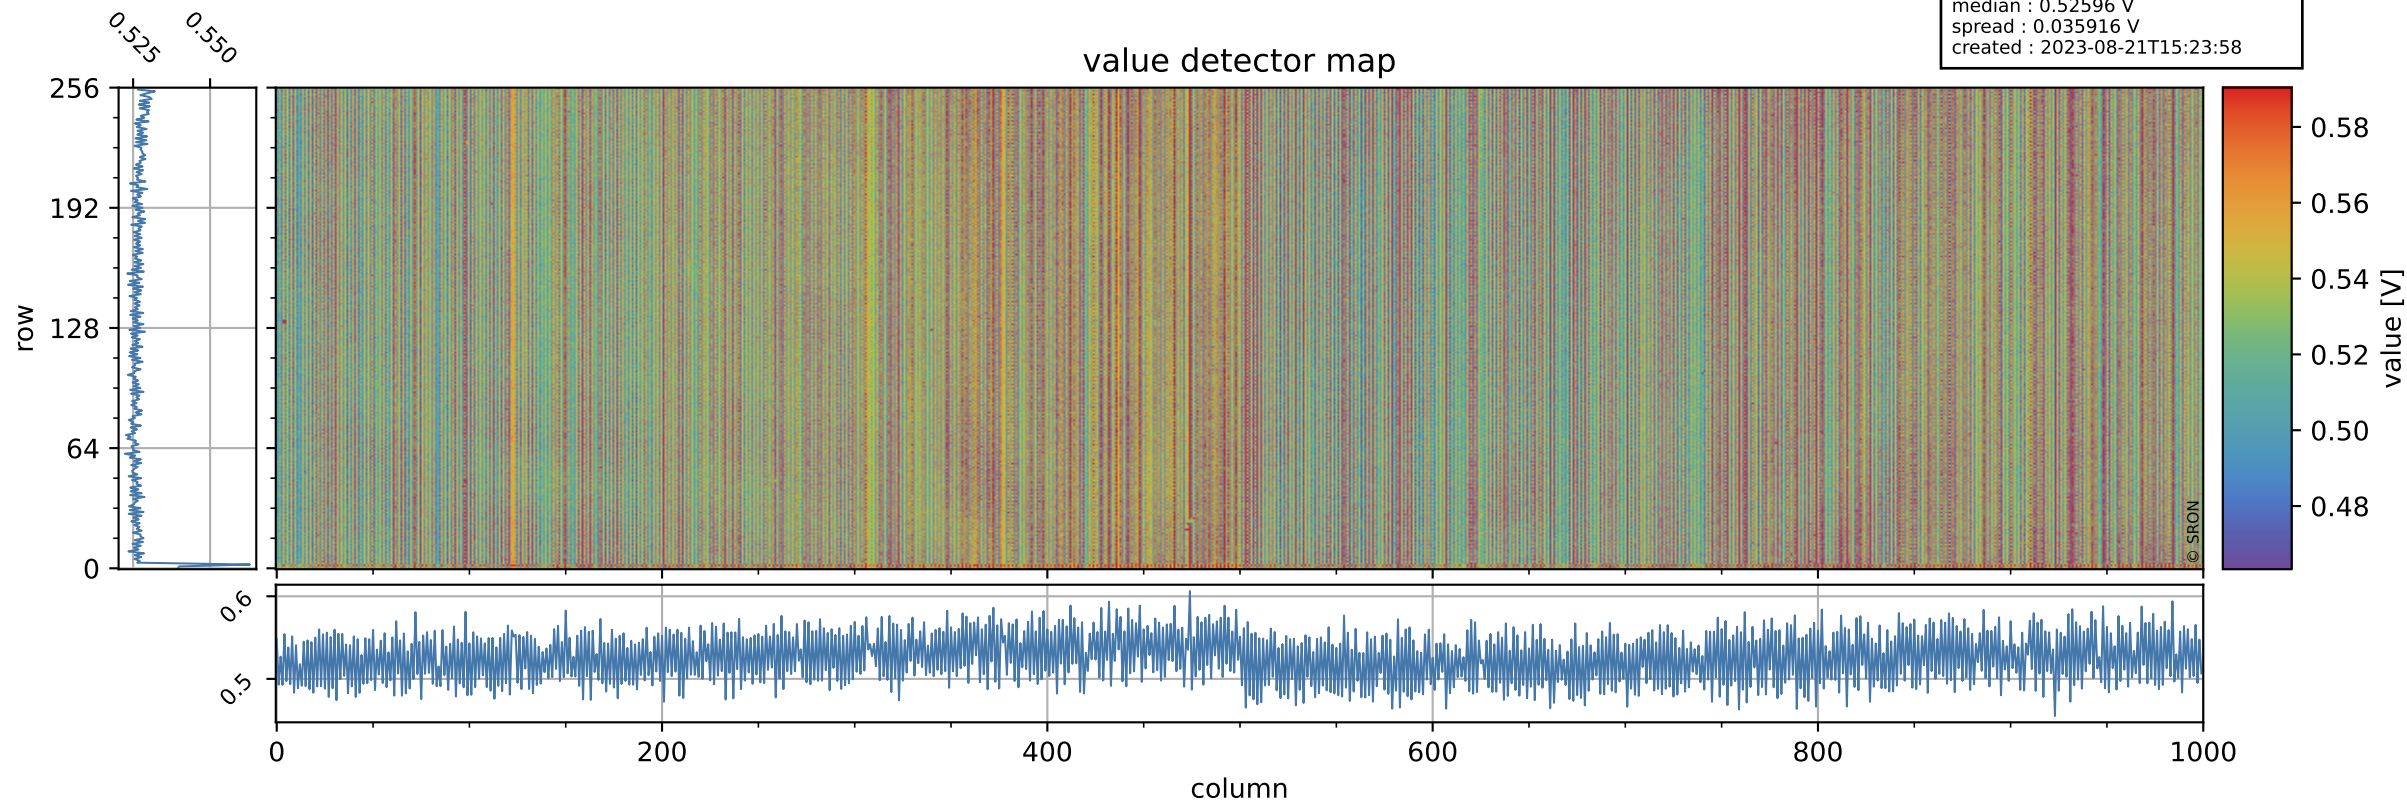

Tropomi SWIR offset (official)

orbits : 18 in [26047, 26092]
coverage : 2022-10-23 / 2022-10-26
median : 0.52596 V
spread : 0.035916 V
created : 2023-08-21T15:23:58

value detector map

Tropomi SWIR offset (official)

orbits : 18 in [26047, 26092]
coverage : 2022-10-23 / 2022-10-26
median : 28.176 μV
spread : 14.292 μV
created : 2023-08-21T15:23:58

Tropomi SWIR offset (official)

orbits : 18 in [26047, 26092]
coverage : 2022-10-23 / 2022-10-26
median : -0.048365 mV
spread : 0.40352 mV
created : 2023-08-21T15:23:58

value compared with SWIR offset CKD

Tropomi SWIR offset (official) ground-tracks of Sentinel-5P

orbits : 18 in [26047, 26092]
coverage : 2022-10-23 / 2022-10-26
created : 2023-08-21T15:23:59

Tropomi SWIR offset (official)

orbits : [2827, 26092]
coverage : 2018-04-30 / 2022-10-26
created : 2023-08-21T15:23:59

trend of detector median & temperatures