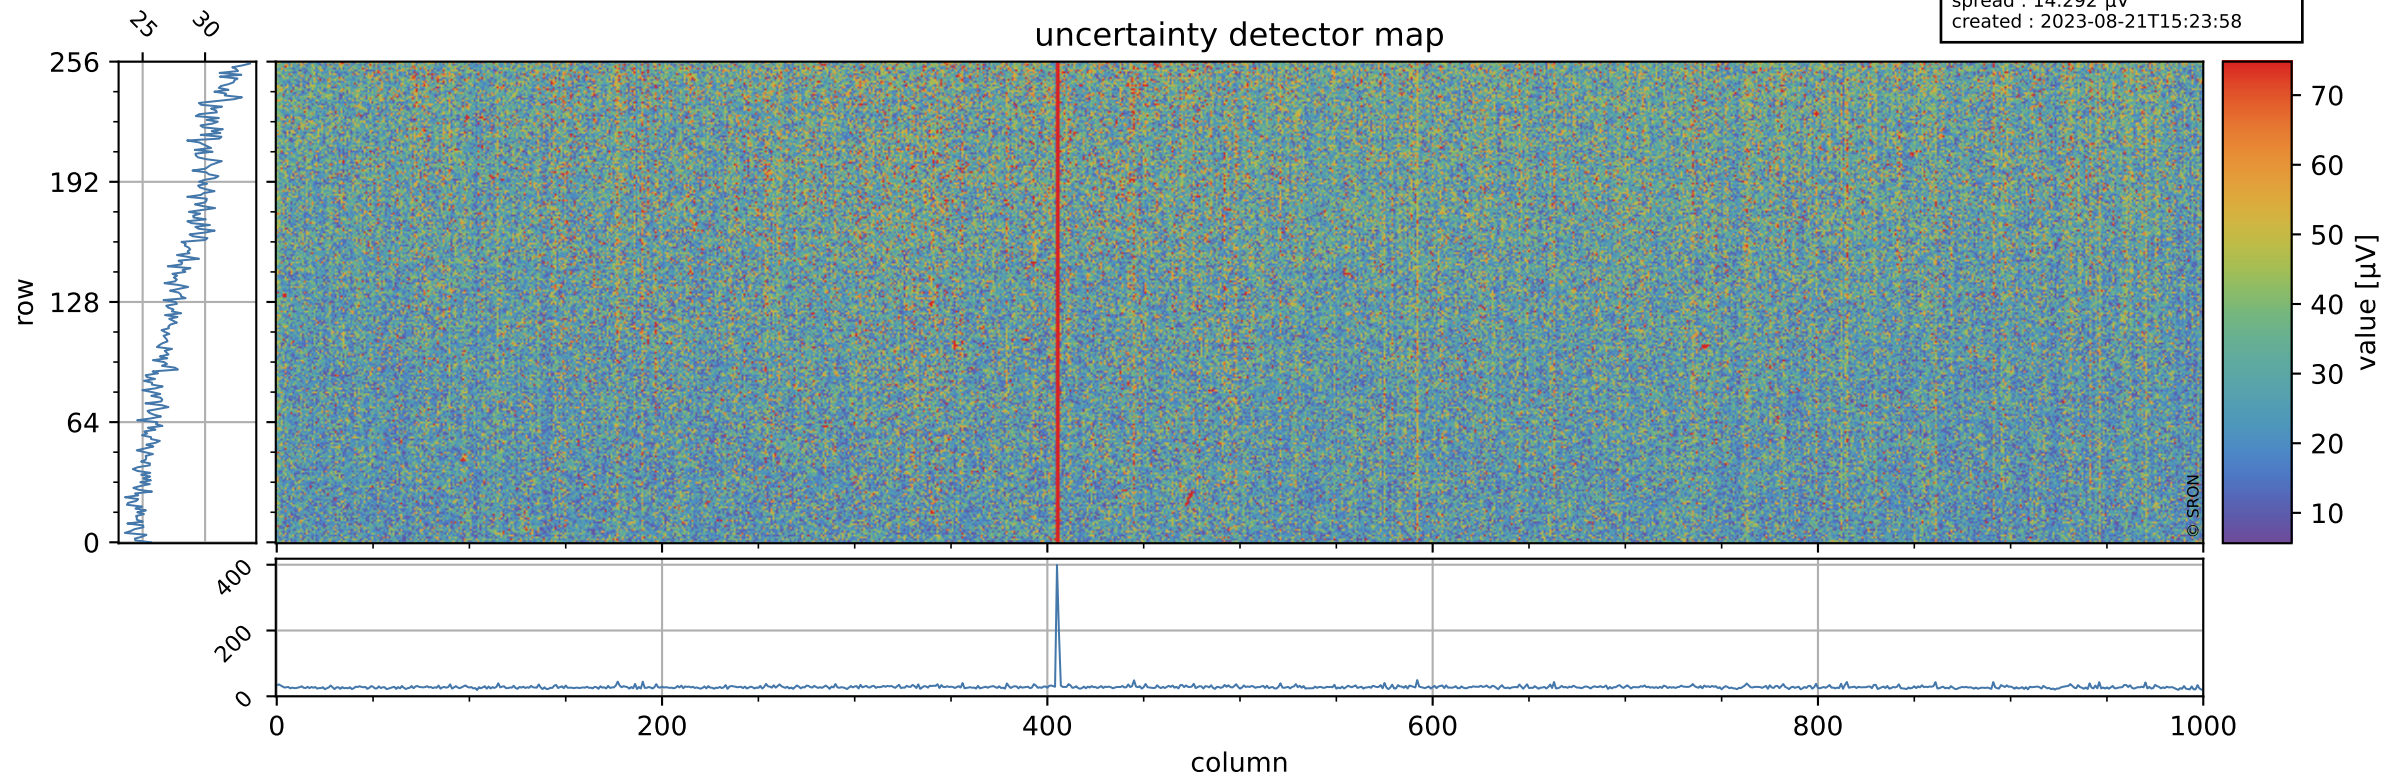

Tropomi SWIR offset (official)

orbits : 18 in [26047, 26092]
coverage : 2022-10-23 / 2022-10-26
median : 0.52596 V
spread : 0.035916 V
created : 2023-08-21T15:23:58

value detector map

Tropomi SWIR offset (official)

orbits : 18 in [26047, 26092]
coverage : 2022-10-23 / 2022-10-26
median : 28.176 μV
spread : 14.292 μV
created : 2023-08-21T15:23:58

Tropomi SWIR offset (official)

orbits : 18 in [26047, 26092]
coverage : 2022-10-23 / 2022-10-26
median : -0.048365 mV
spread : 0.40352 mV
created : 2023-08-21T15:23:58

value compared with SWIR offset CKD

Tropomi SWIR offset (official) ground-tracks of Sentinel-5P

orbits : 18 in [26047, 26092]
coverage : 2022-10-23 / 2022-10-26
created : 2023-08-21T15:23:59

Tropomi SWIR offset (official)

orbits : [2827, 26092]
coverage : 2018-04-30 / 2022-10-26
created : 2023-08-21T15:23:59

trend of detector median & temperatures