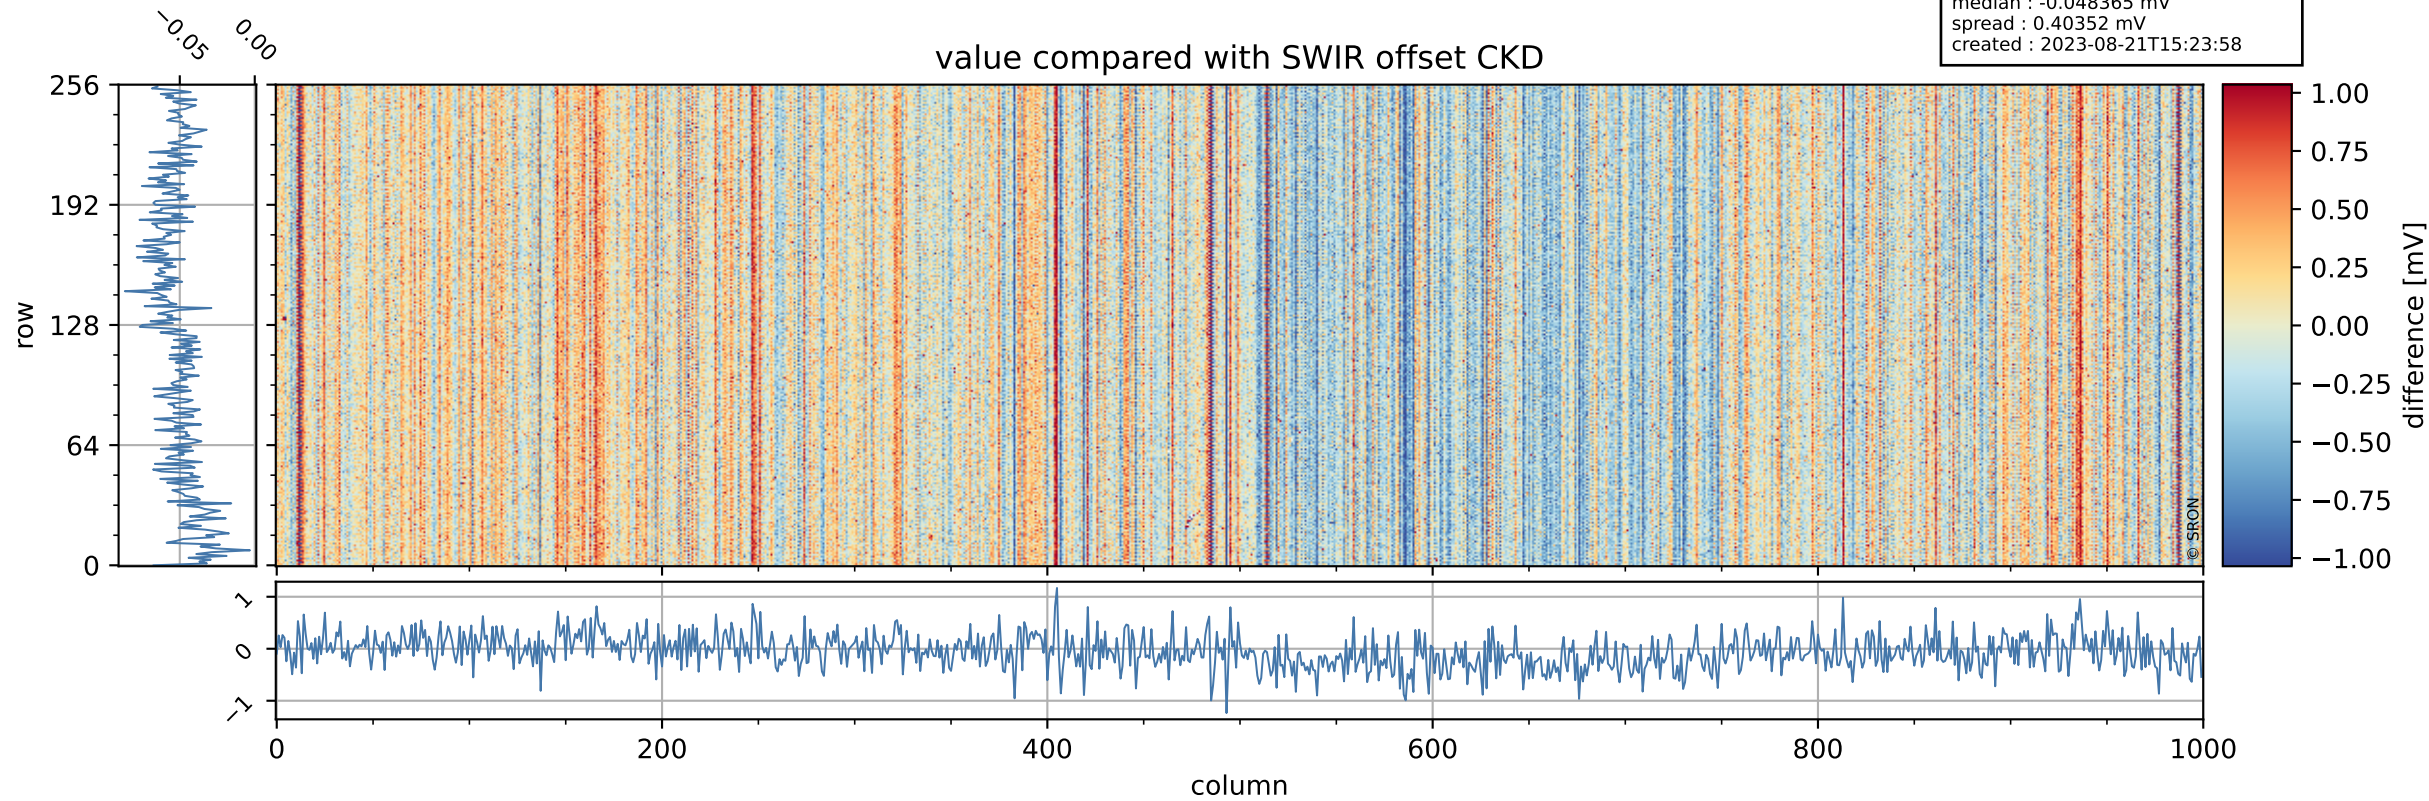

Tropomi SWIR offset (official)

orbits : 18 in [26047, 26092]
coverage : 2022-10-23 / 2022-10-26
median : 0.52596 V
spread : 0.035916 V
created : 2023-08-21T15:23:58

value detector map

Tropomi SWIR offset (official)

orbits : 18 in [26047, 26092]
coverage : 2022-10-23 / 2022-10-26
median : 28.176 μV
spread : 14.292 μV
created : 2023-08-21T15:23:58

Tropomi SWIR offset (official)

orbits : 18 in [26047, 26092]
coverage : 2022-10-23 / 2022-10-26
median : -0.048365 mV
spread : 0.40352 mV
created : 2023-08-21T15:23:58

value compared with SWIR offset CKD

Tropomi SWIR offset (official) ground-tracks of Sentinel-5P

orbits : 18 in [26047, 26092]
coverage : 2022-10-23 / 2022-10-26
created : 2023-08-21T15:23:59

Tropomi SWIR offset (official)

orbits : [2827, 26092]
coverage : 2018-04-30 / 2022-10-26
created : 2023-08-21T15:23:59

trend of detector median & temperatures