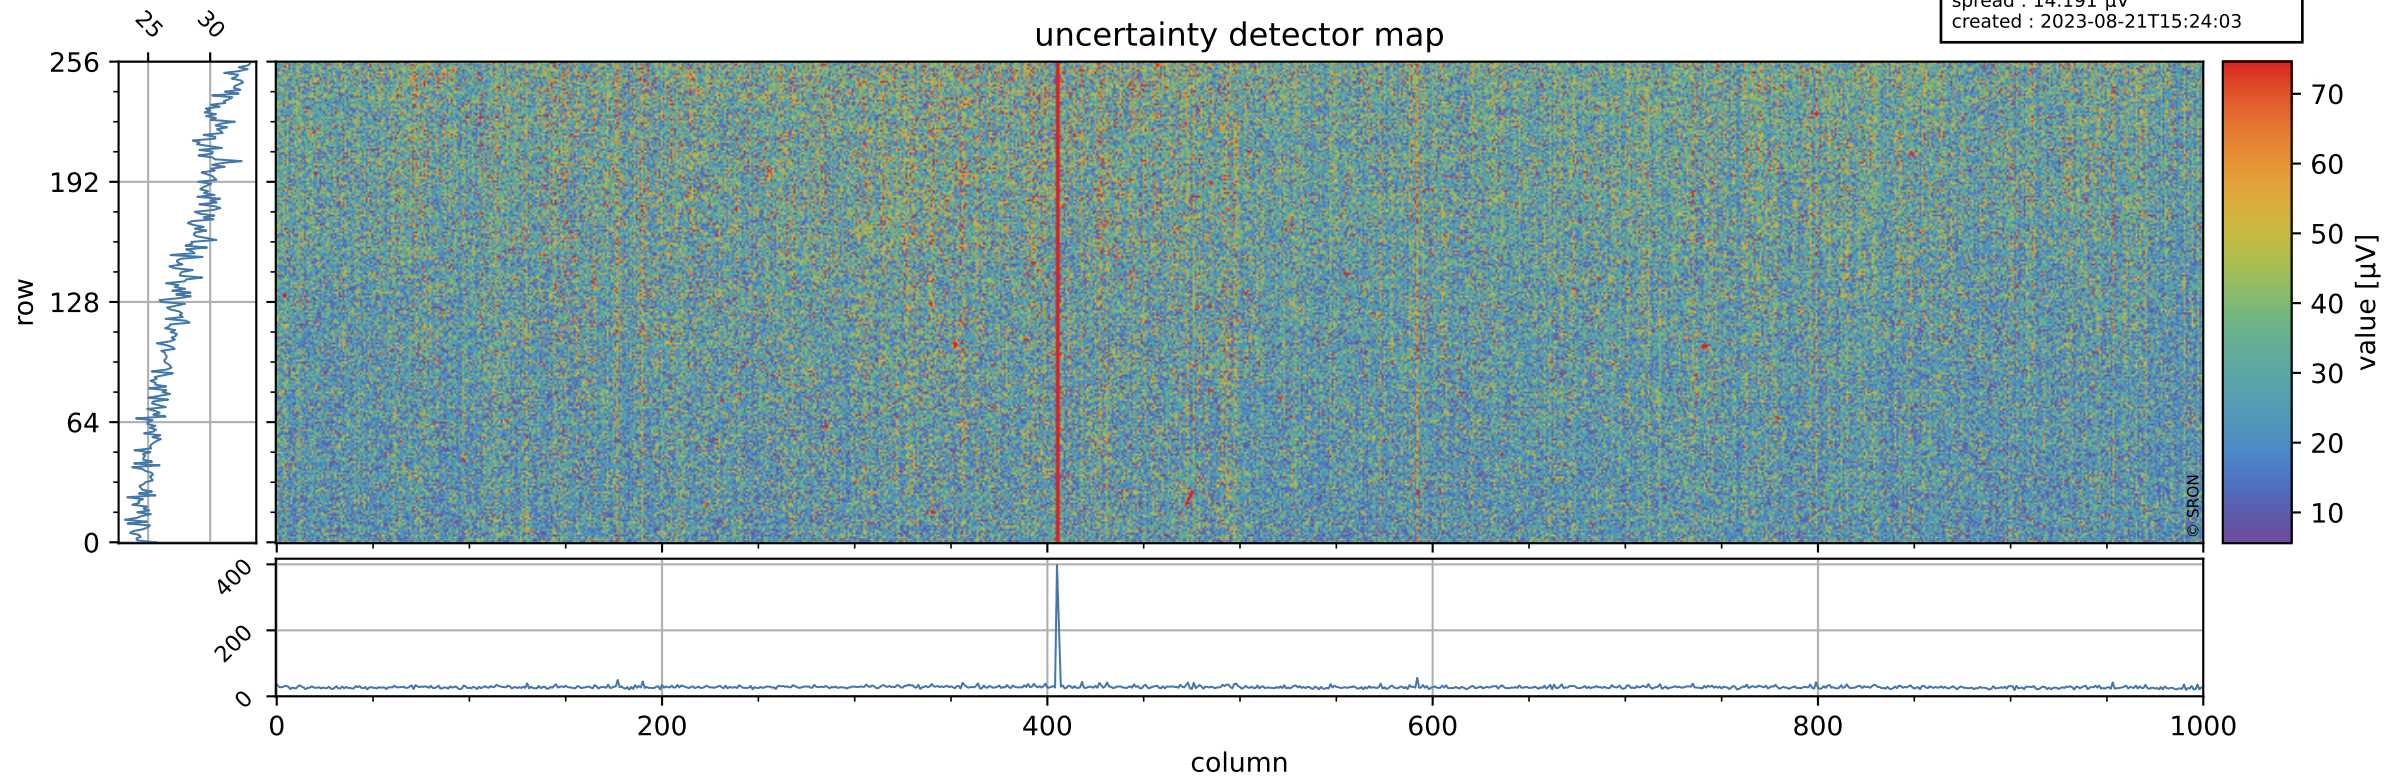

# Tropomi SWIR offset (official)

orbits : 19 in [26077, 26122]  
coverage : 2022-10-25 / 2022-10-28  
median : 0.52597 V  
spread : 0.035916 V  
created : 2023-08-21T15:24:02

## value detector map

# Tropomi SWIR offset (official)

orbits : 19 in [26077, 26122]  
coverage : 2022-10-25 / 2022-10-28  
median : 28.012  $\mu\text{V}$   
spread : 14.191  $\mu\text{V}$   
created : 2023-08-21T15:24:03

# Tropomi SWIR offset (official) ground-tracks of Sentinel-5P

orbits : 19 in [26077, 26122]  
coverage : 2022-10-25 / 2022-10-28  
created : 2023-08-21T15:24:03