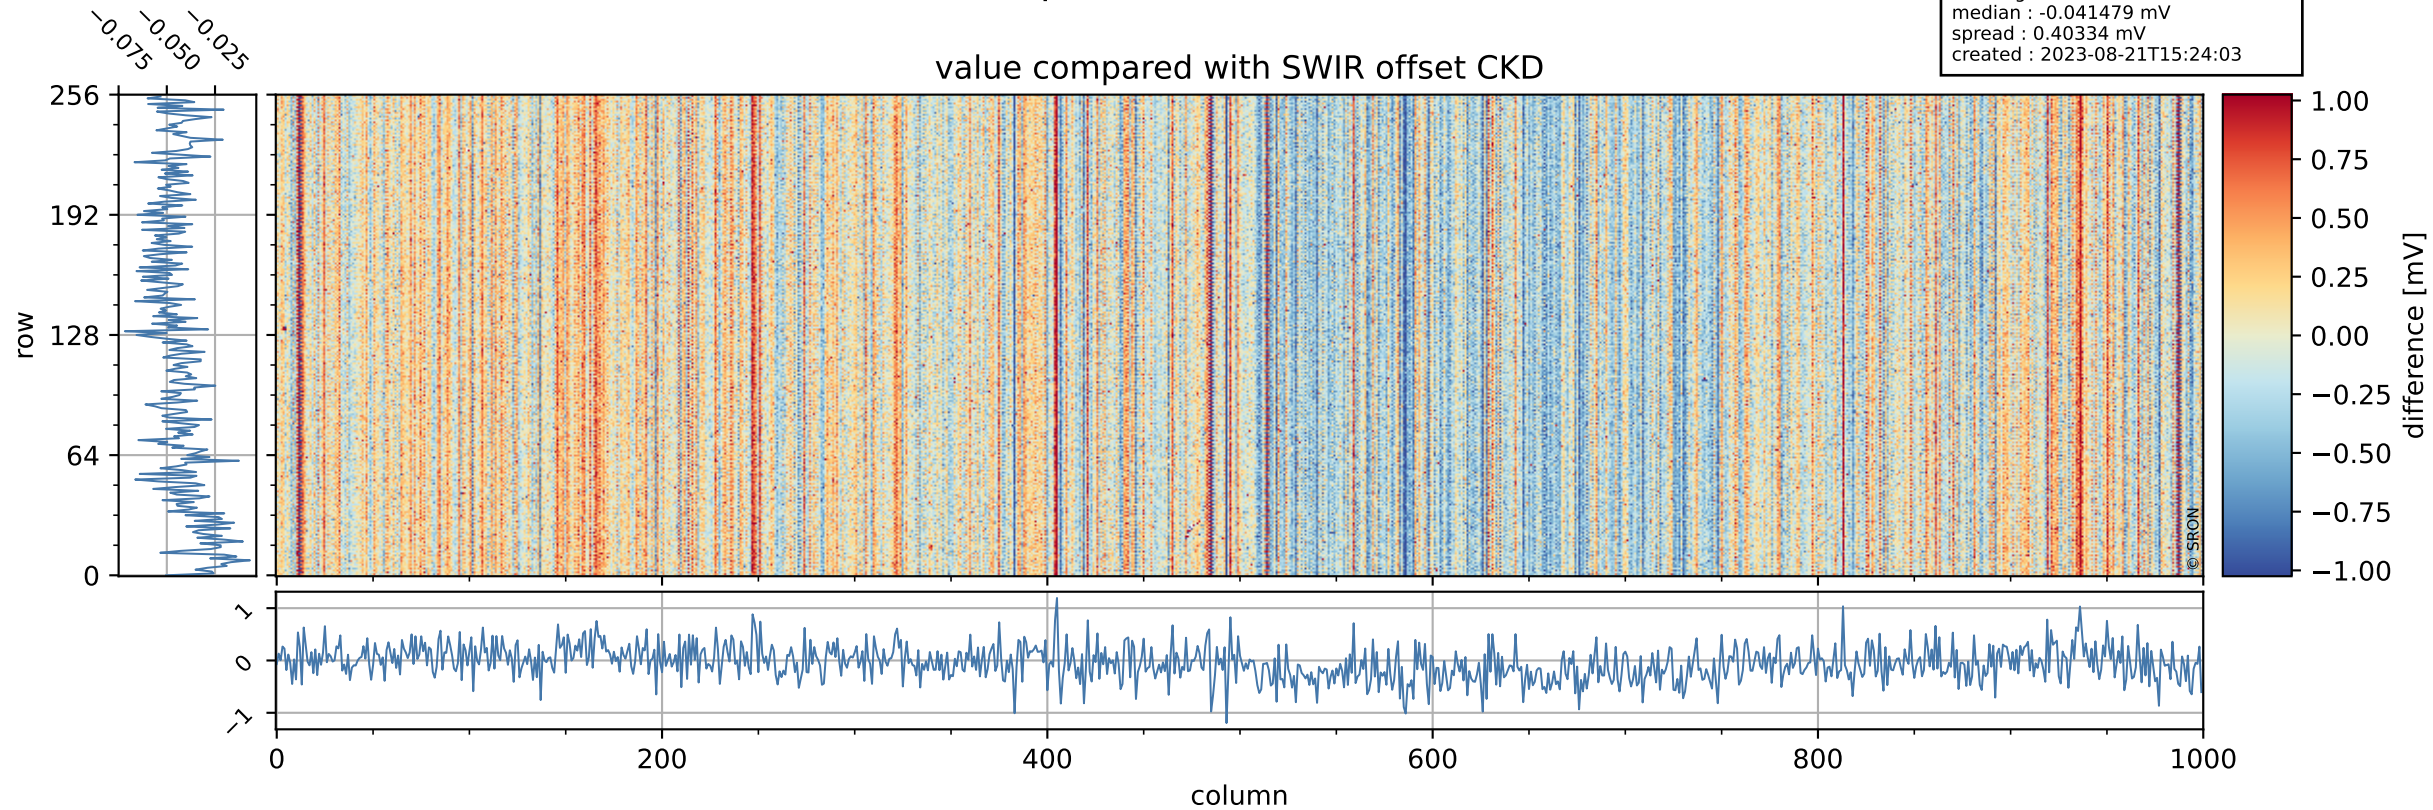

## value detector map

# Tropomi SWIR offset (official)

orbits : 19 in [26077, 26122]  
coverage : 2022-10-25 / 2022-10-28  
median : 28.012  $\mu\text{V}$   
spread : 14.191  $\mu\text{V}$   
created : 2023-08-21T15:24:03

# Tropomi SWIR offset (official) ground-tracks of Sentinel-5P

orbits : 19 in [26077, 26122]  
coverage : 2022-10-25 / 2022-10-28  
created : 2023-08-21T15:24:03

# Tropomi SWIR offset (official)

orbits : [2827, 26122]  
coverage : 2018-04-30 / 2022-10-28  
created : 2023-08-21T15:24:04