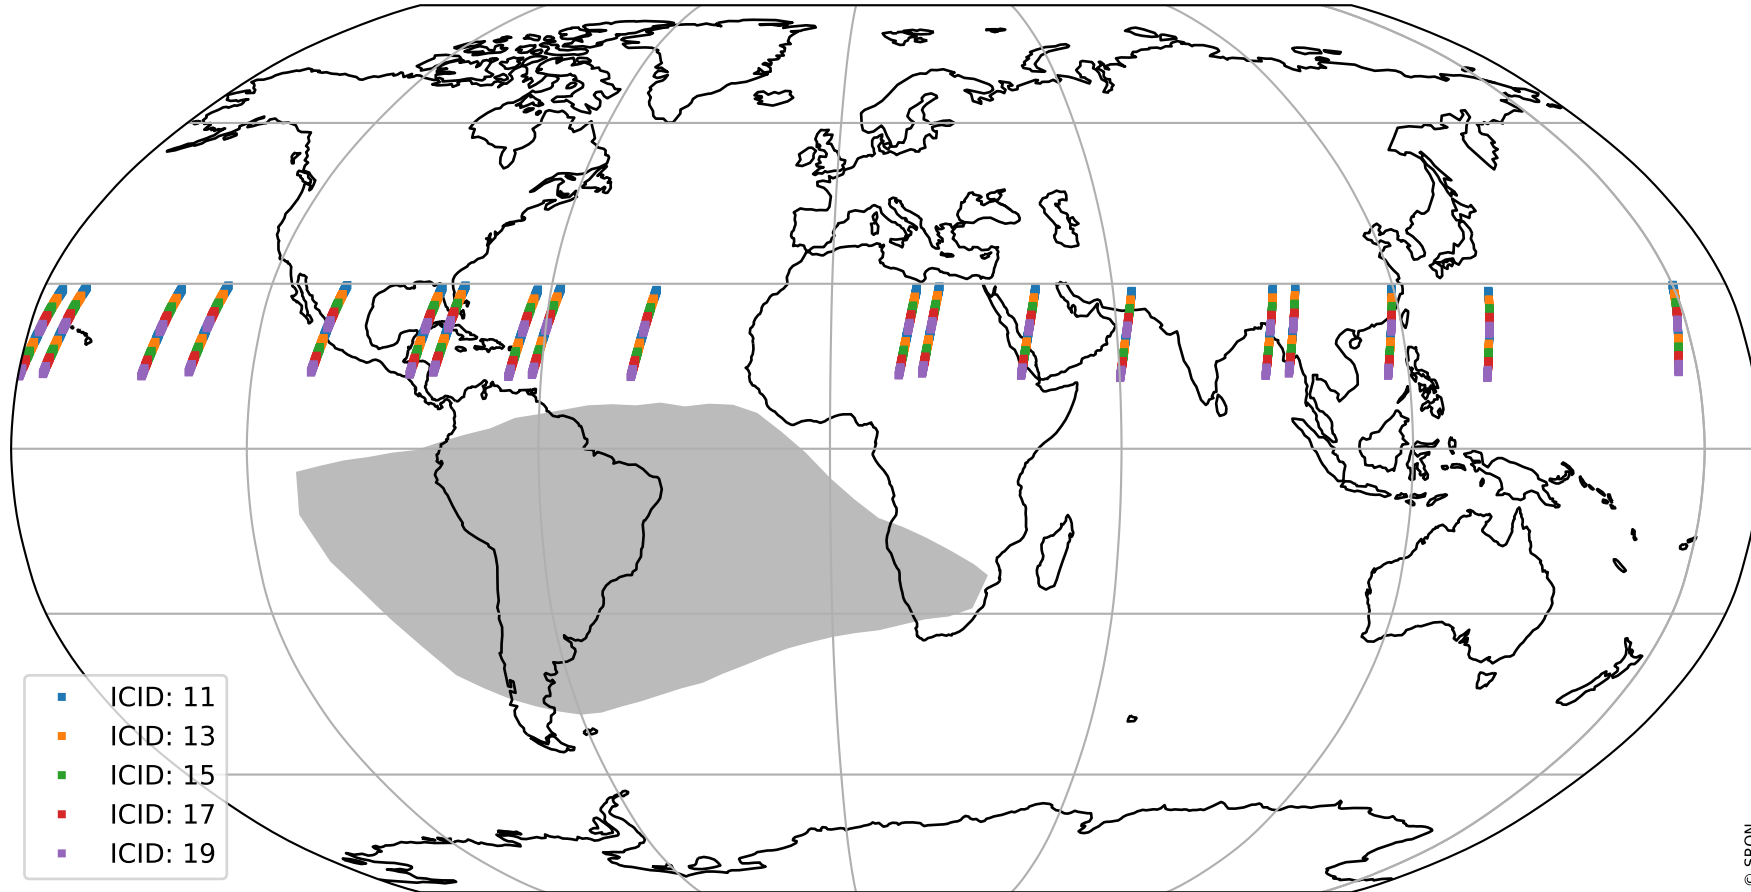

# Tropomi SWIR offset (official)

orbits : 19 in [26077, 26122]  
coverage : 2022-10-25 / 2022-10-28  
median : 28.012  $\mu\text{V}$   
spread : 14.191  $\mu\text{V}$   
created : 2023-08-21T15:24:03

# Tropomi SWIR offset (official)

value compared with SWIR offset CKD

orbits : 19 in [26077, 26122]  
coverage : 2022-10-25 / 2022-10-28  
median : -0.041479 mV  
spread : 0.40334 mV  
created : 2023-08-21T15:24:03

# Tropomi SWIR offset (official) ground-tracks of Sentinel-5P

orbits : 19 in [26077, 26122]  
coverage : 2022-10-25 / 2022-10-28  
created : 2023-08-21T15:24:03

# Tropomi SWIR offset (official)

orbits : [2827, 26122]  
coverage : 2018-04-30 / 2022-10-28  
created : 2023-08-21T15:24:04