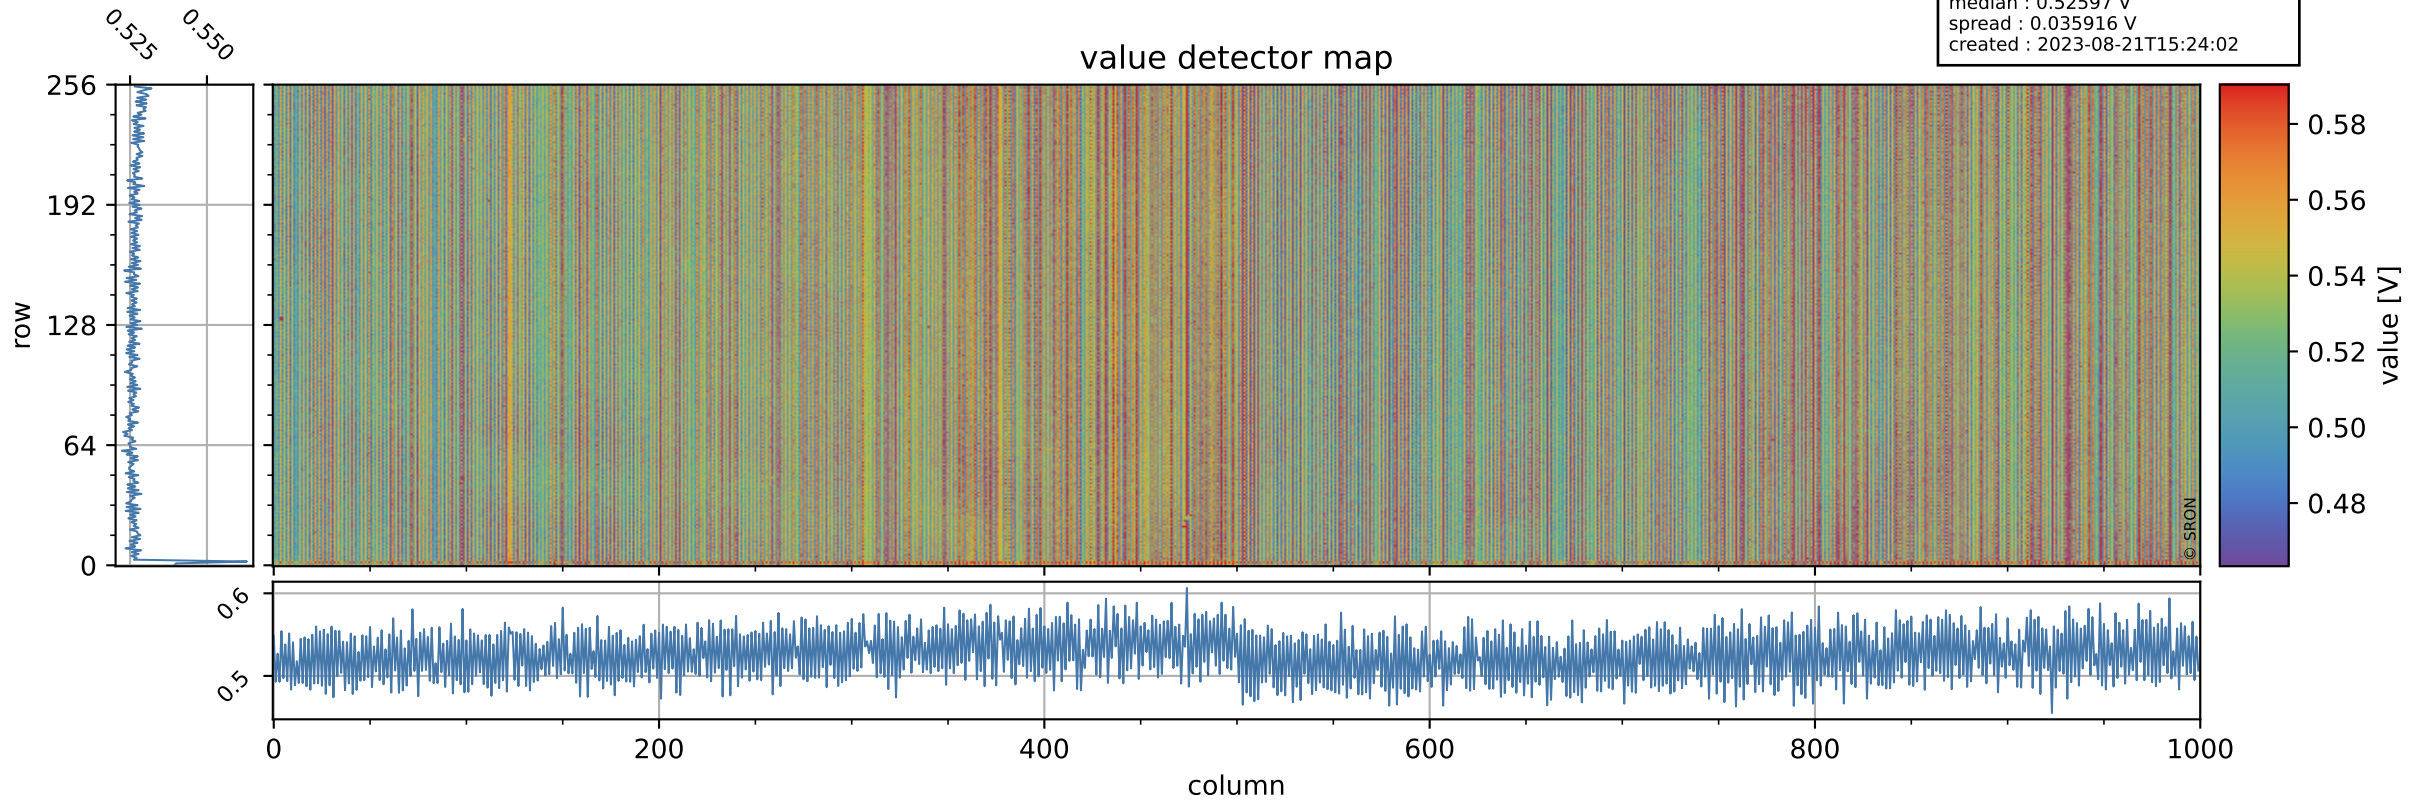

# Tropomi SWIR offset (official)

orbits : 19 in [26077, 26122]  
coverage : 2022-10-25 / 2022-10-28  
median : 0.52597 V  
spread : 0.035916 V  
created : 2023-08-21T15:24:02

## value detector map

# Tropomi SWIR offset (official)

orbits : 19 in [26077, 26122]  
coverage : 2022-10-25 / 2022-10-28  
median : 28.012  $\mu\text{V}$   
spread : 14.191  $\mu\text{V}$   
created : 2023-08-21T15:24:03

# Tropomi SWIR offset (official) ground-tracks of Sentinel-5P

orbits : 19 in [26077, 26122]  
coverage : 2022-10-25 / 2022-10-28  
created : 2023-08-21T15:24:03