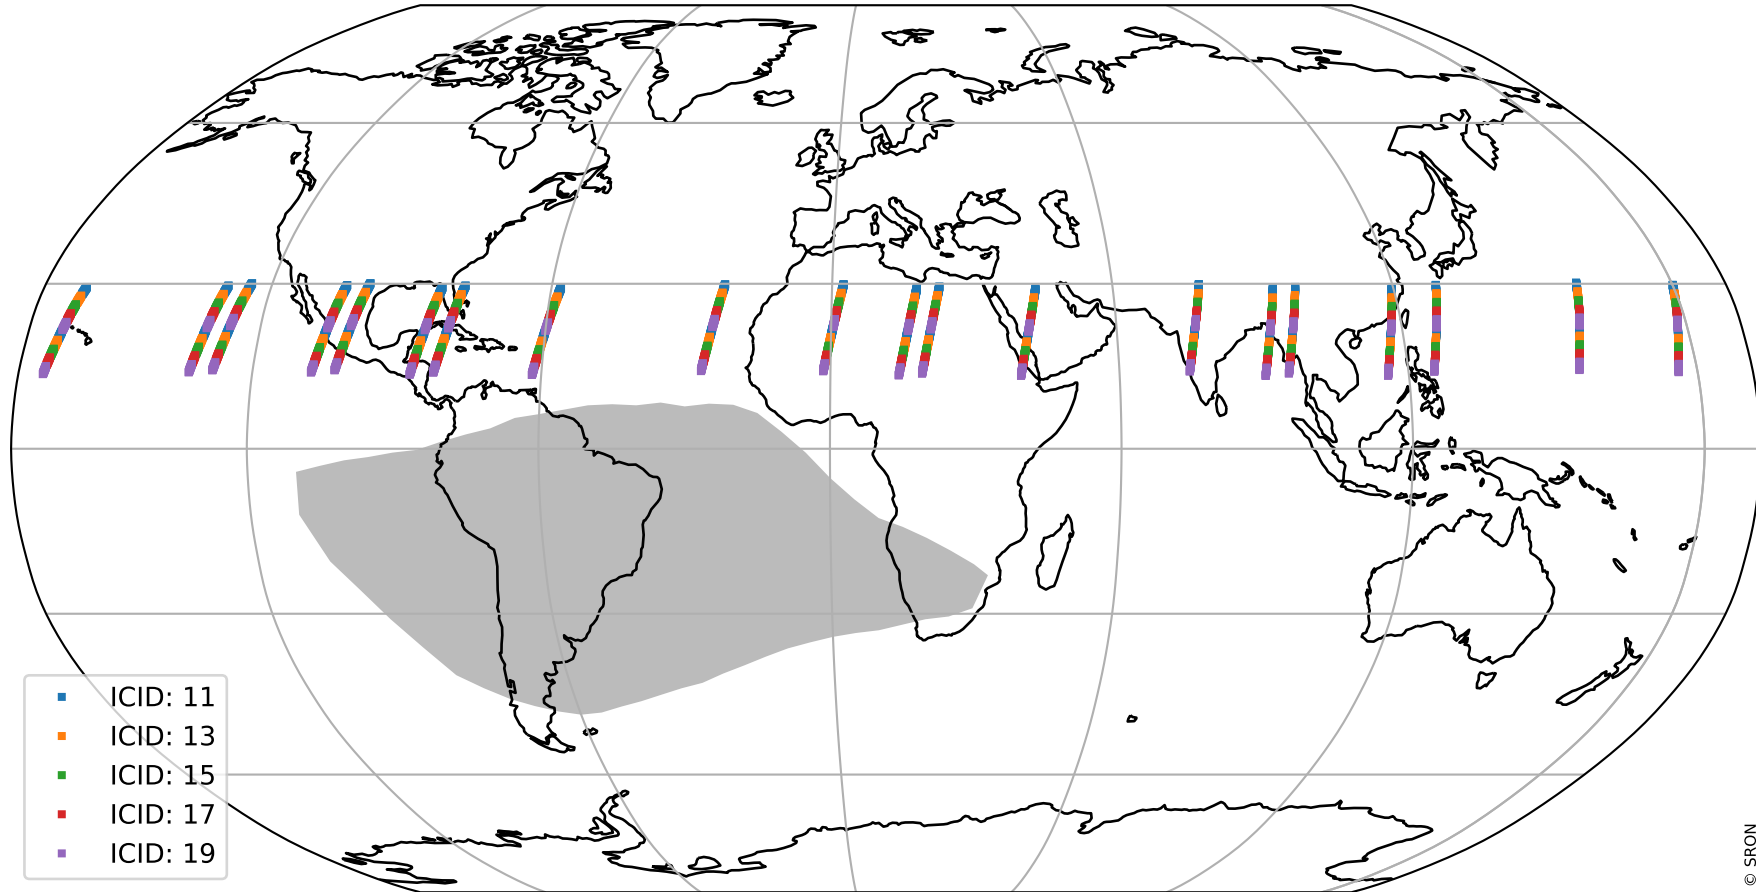

# Tropomi SWIR offset (official)

orbits : 20 in [26092, 26137]  
coverage : 2022-10-26 / 2022-10-29  
median : 27.979  $\mu\text{V}$   
spread : 14.233  $\mu\text{V}$   
created : 2023-08-21T15:24:05

# Tropomi SWIR offset (official)

orbits : 20 in [26092, 26137]  
coverage : 2022-10-26 / 2022-10-29  
median : -0.033972 mV  
spread : 0.40178 mV  
created : 2023-08-21T15:24:05

value compared with SWIR offset CKD

# Tropomi SWIR offset (official) ground-tracks of Sentinel-5P

orbits : 20 in [26092, 26137]  
coverage : 2022-10-26 / 2022-10-29  
created : 2023-08-21T15:24:05

# Tropomi SWIR offset (official)

orbits : [2827, 26137]  
coverage : 2018-04-30 / 2022-10-29  
created : 2023-08-21T15:24:06