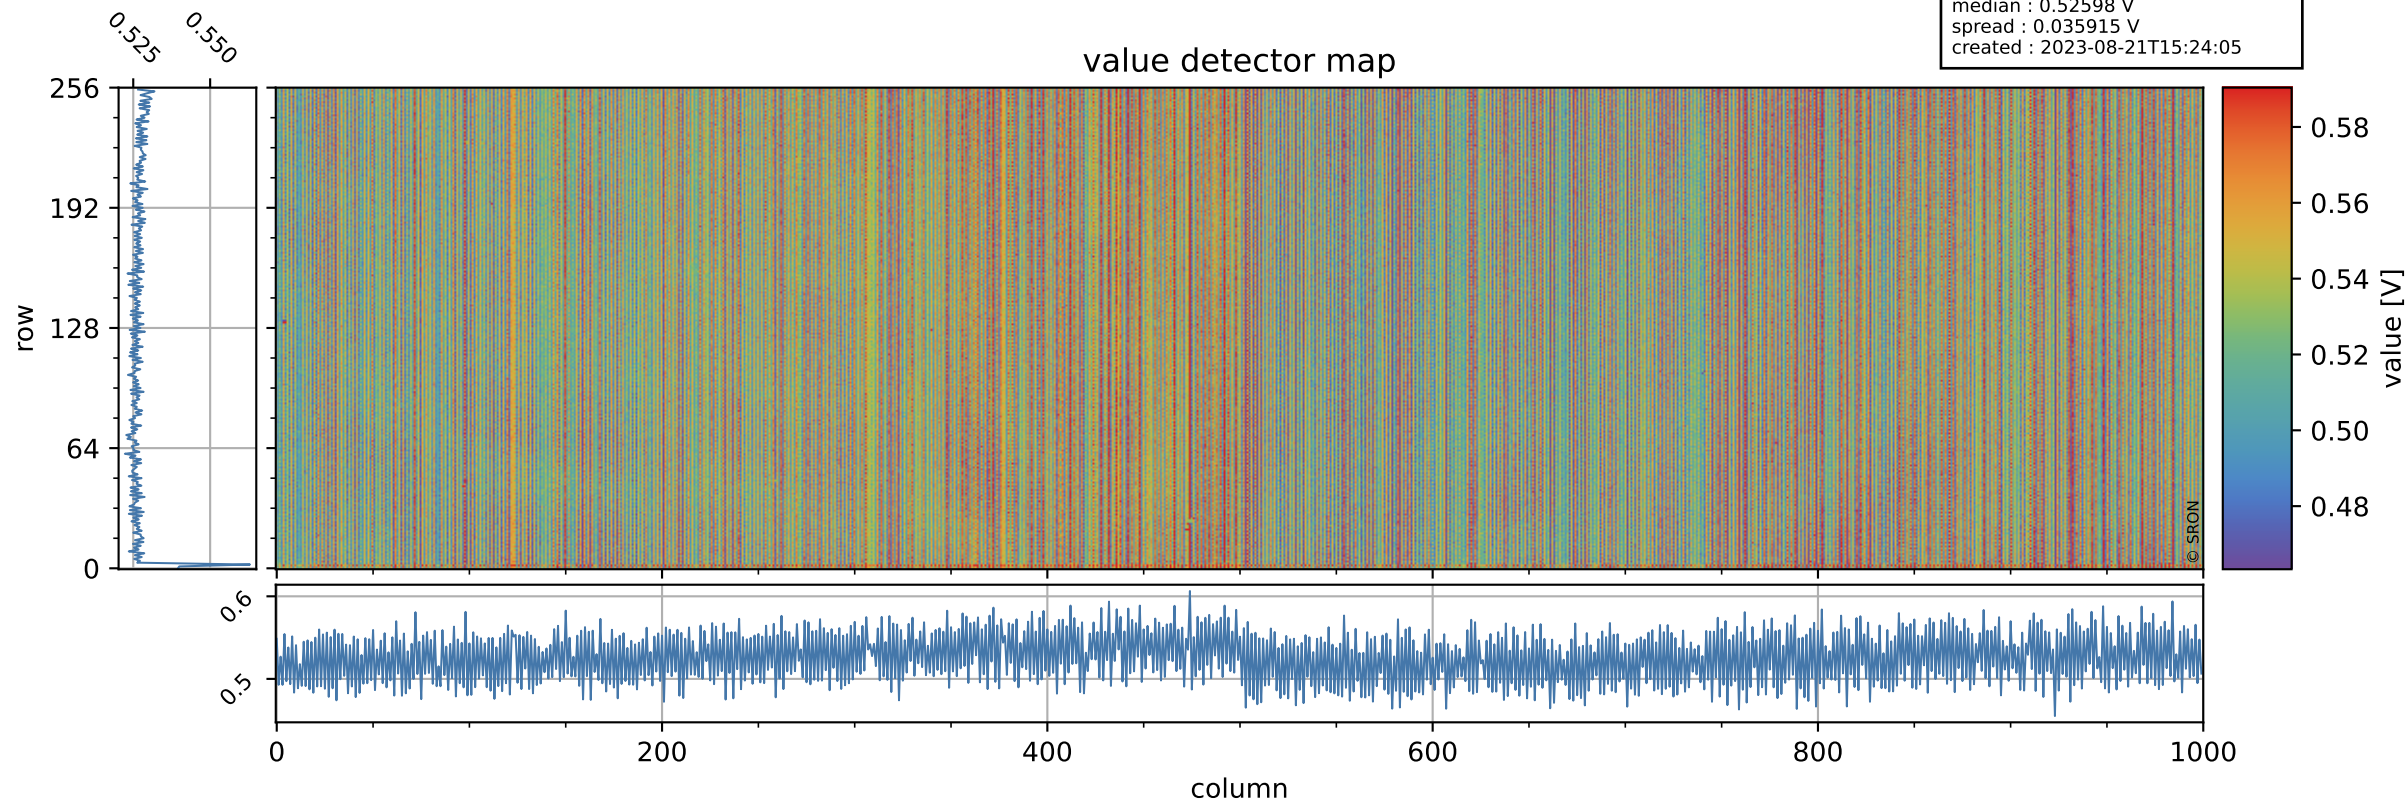

# Tropomi SWIR offset (official)

orbits : 20 in [26092, 26137]  
coverage : 2022-10-26 / 2022-10-29  
median : 0.52598 V  
spread : 0.035915 V  
created : 2023-08-21T15:24:05

## value detector map

# Tropomi SWIR offset (official)

orbits : 20 in [26092, 26137]  
coverage : 2022-10-26 / 2022-10-29  
median : 27.979  $\mu\text{V}$   
spread : 14.233  $\mu\text{V}$   
created : 2023-08-21T15:24:05

# Tropomi SWIR offset (official) ground-tracks of Sentinel-5P

orbits : 20 in [26092, 26137]  
coverage : 2022-10-26 / 2022-10-29  
created : 2023-08-21T15:24:05