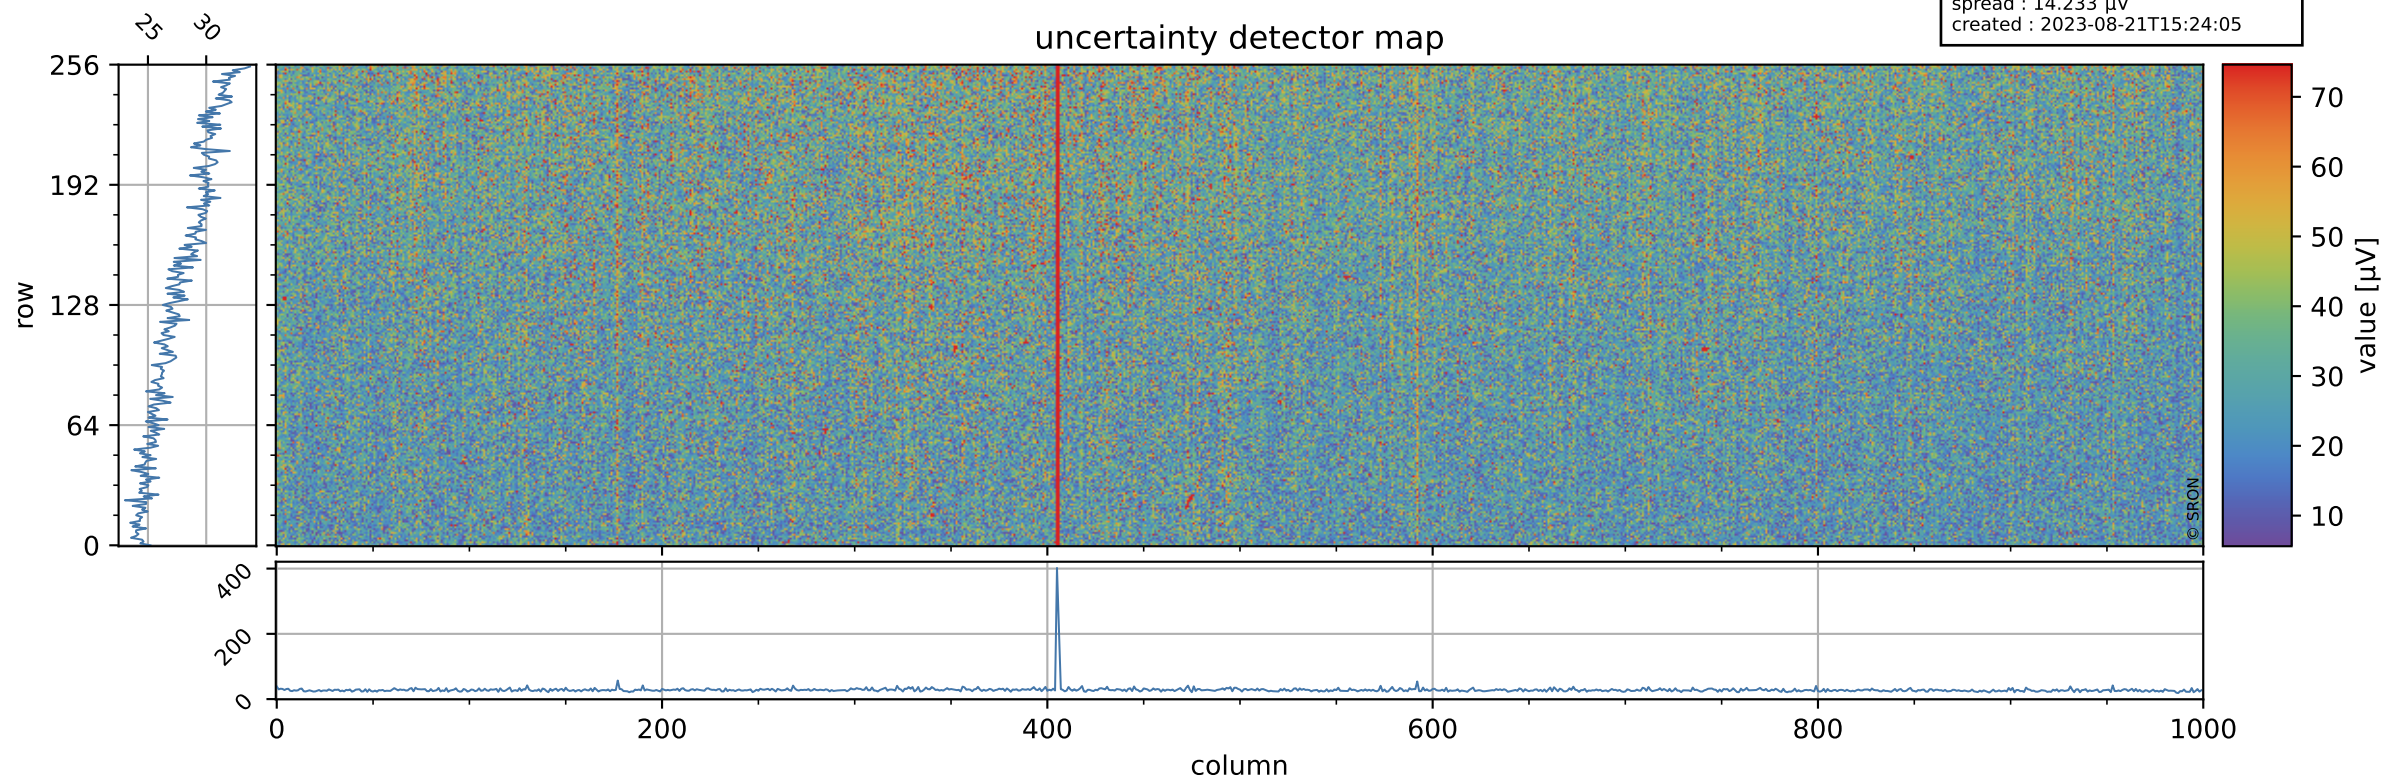

# Tropomi SWIR offset (official)

orbits : 20 in [26092, 26137]  
coverage : 2022-10-26 / 2022-10-29  
median : 0.52598 V  
spread : 0.035915 V  
created : 2023-08-21T15:24:05

## value detector map

# Tropomi SWIR offset (official)

orbits : 20 in [26092, 26137]  
coverage : 2022-10-26 / 2022-10-29  
median : 27.979  $\mu\text{V}$   
spread : 14.233  $\mu\text{V}$   
created : 2023-08-21T15:24:05

# Tropomi SWIR offset (official) ground-tracks of Sentinel-5P

orbits : 20 in [26092, 26137]  
coverage : 2022-10-26 / 2022-10-29  
created : 2023-08-21T15:24:05