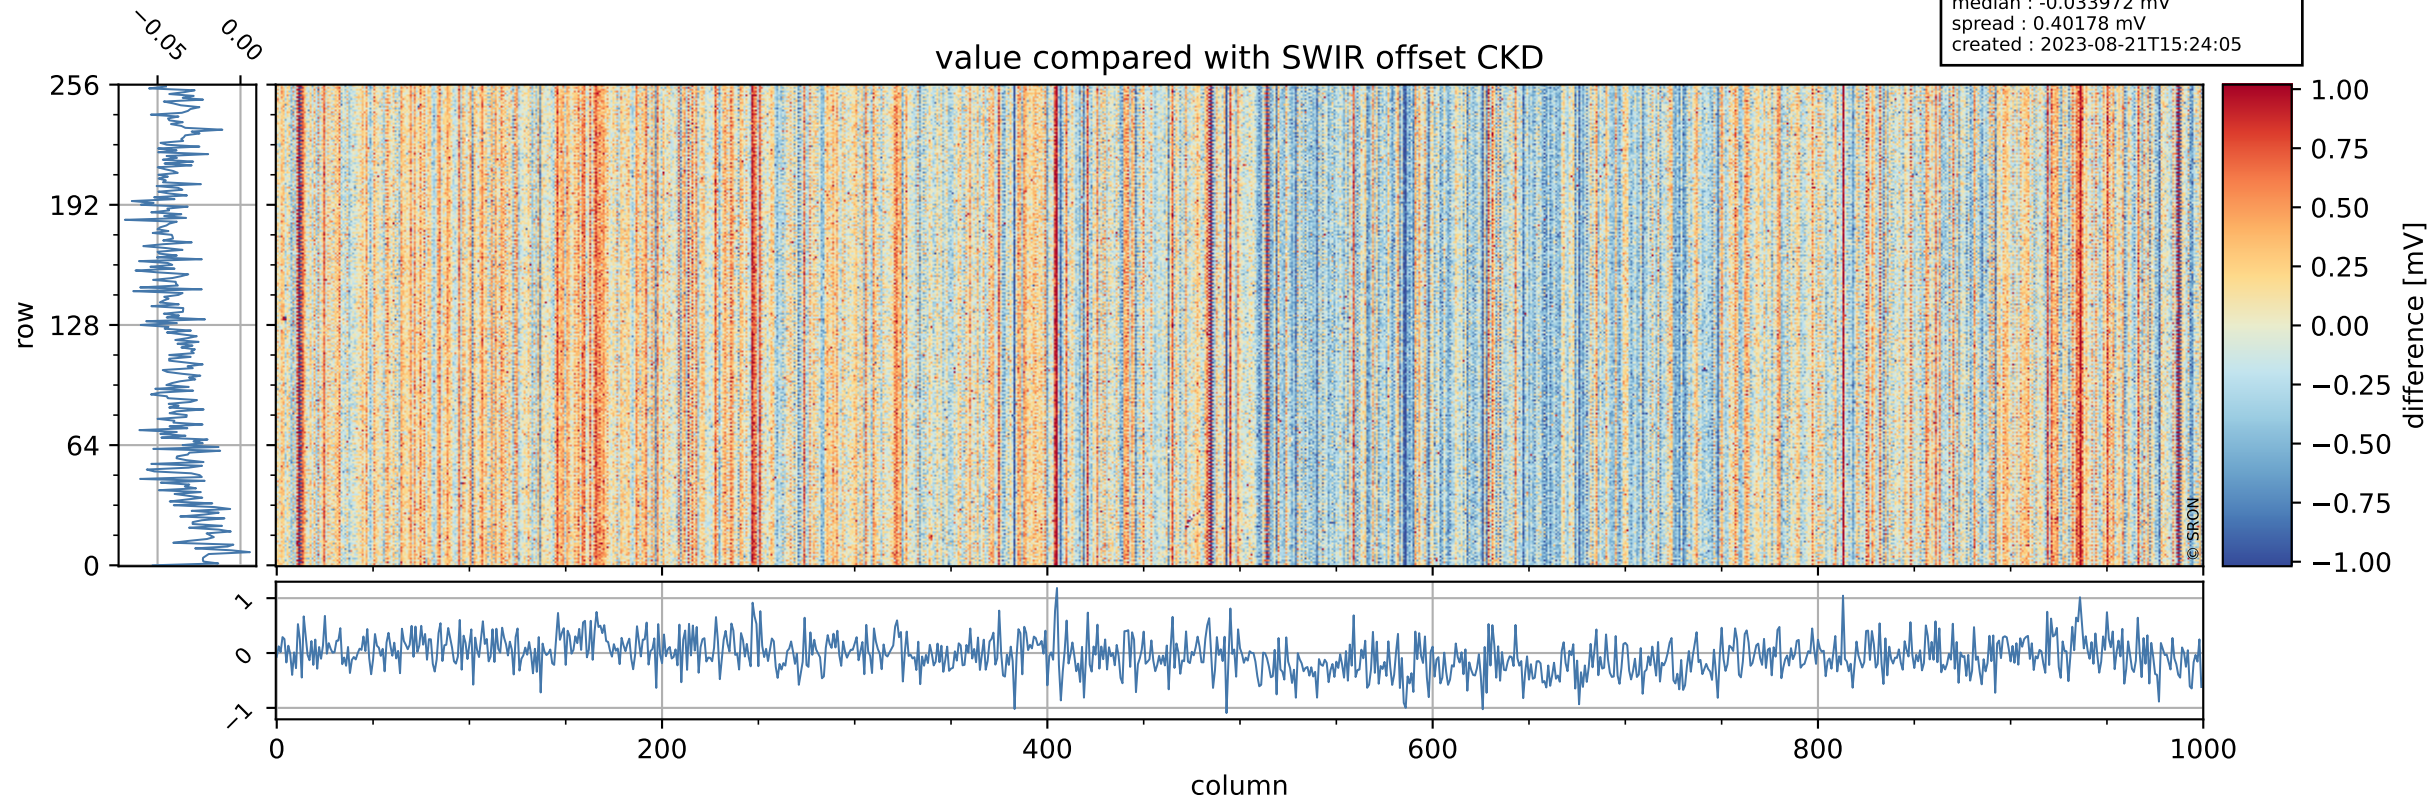

## value detector map

# Tropomi SWIR offset (official)

orbits : 20 in [26092, 26137]  
coverage : 2022-10-26 / 2022-10-29  
median : 27.979  $\mu\text{V}$   
spread : 14.233  $\mu\text{V}$   
created : 2023-08-21T15:24:05

# Tropomi SWIR offset (official)

orbits : 20 in [26092, 26137]  
coverage : 2022-10-26 / 2022-10-29  
median : -0.033972 mV  
spread : 0.40178 mV  
created : 2023-08-21T15:24:05

value compared with SWIR offset CKD

# Tropomi SWIR offset (official) ground-tracks of Sentinel-5P

orbits : 20 in [26092, 26137]  
coverage : 2022-10-26 / 2022-10-29  
created : 2023-08-21T15:24:05