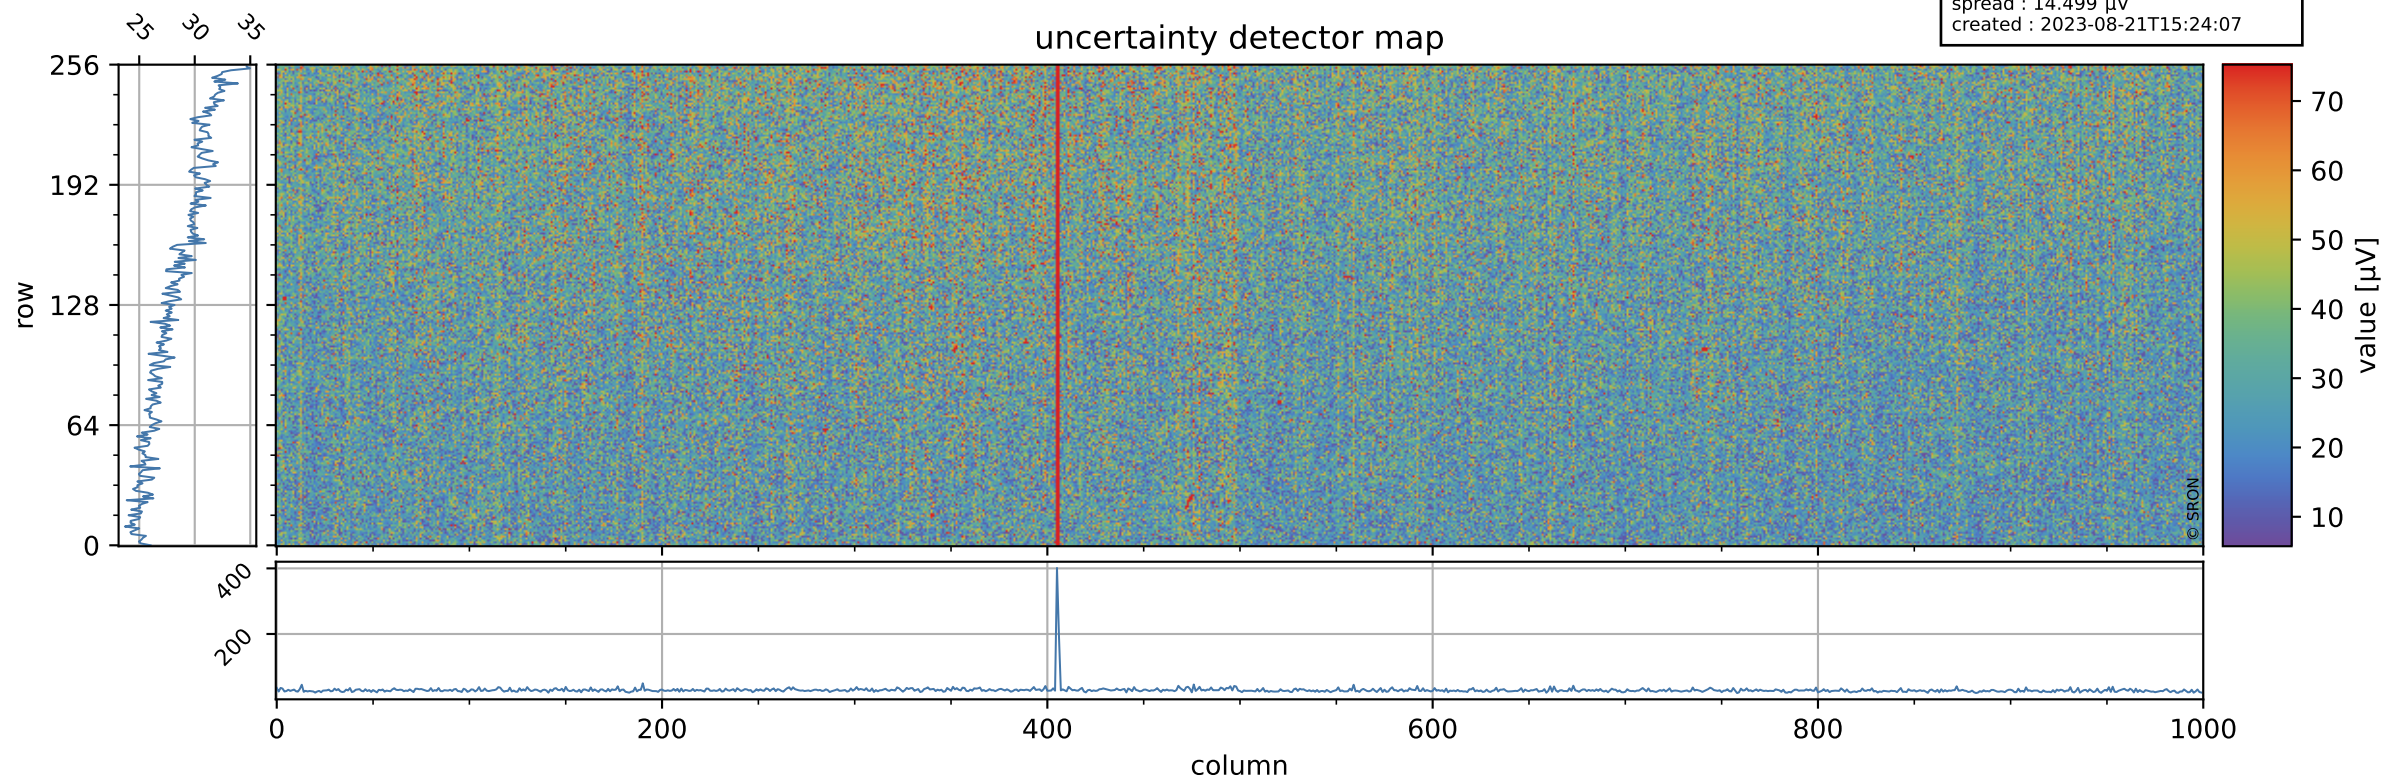

# Tropomi SWIR offset (official)

orbits : 19 in [26107, 26152]  
coverage : 2022-10-27 / 2022-10-30  
median : 0.52599 V  
spread : 0.035914 V  
created : 2023-08-21T15:24:07

## value detector map

# Tropomi SWIR offset (official)

orbits : 19 in [26107, 26152]  
coverage : 2022-10-27 / 2022-10-30  
median : 28.512  $\mu\text{V}$   
spread : 14.499  $\mu\text{V}$   
created : 2023-08-21T15:24:07

# Tropomi SWIR offset (official) ground-tracks of Sentinel-5P

orbits : 19 in [26107, 26152]  
coverage : 2022-10-27 / 2022-10-30  
created : 2023-08-21T15:24:08