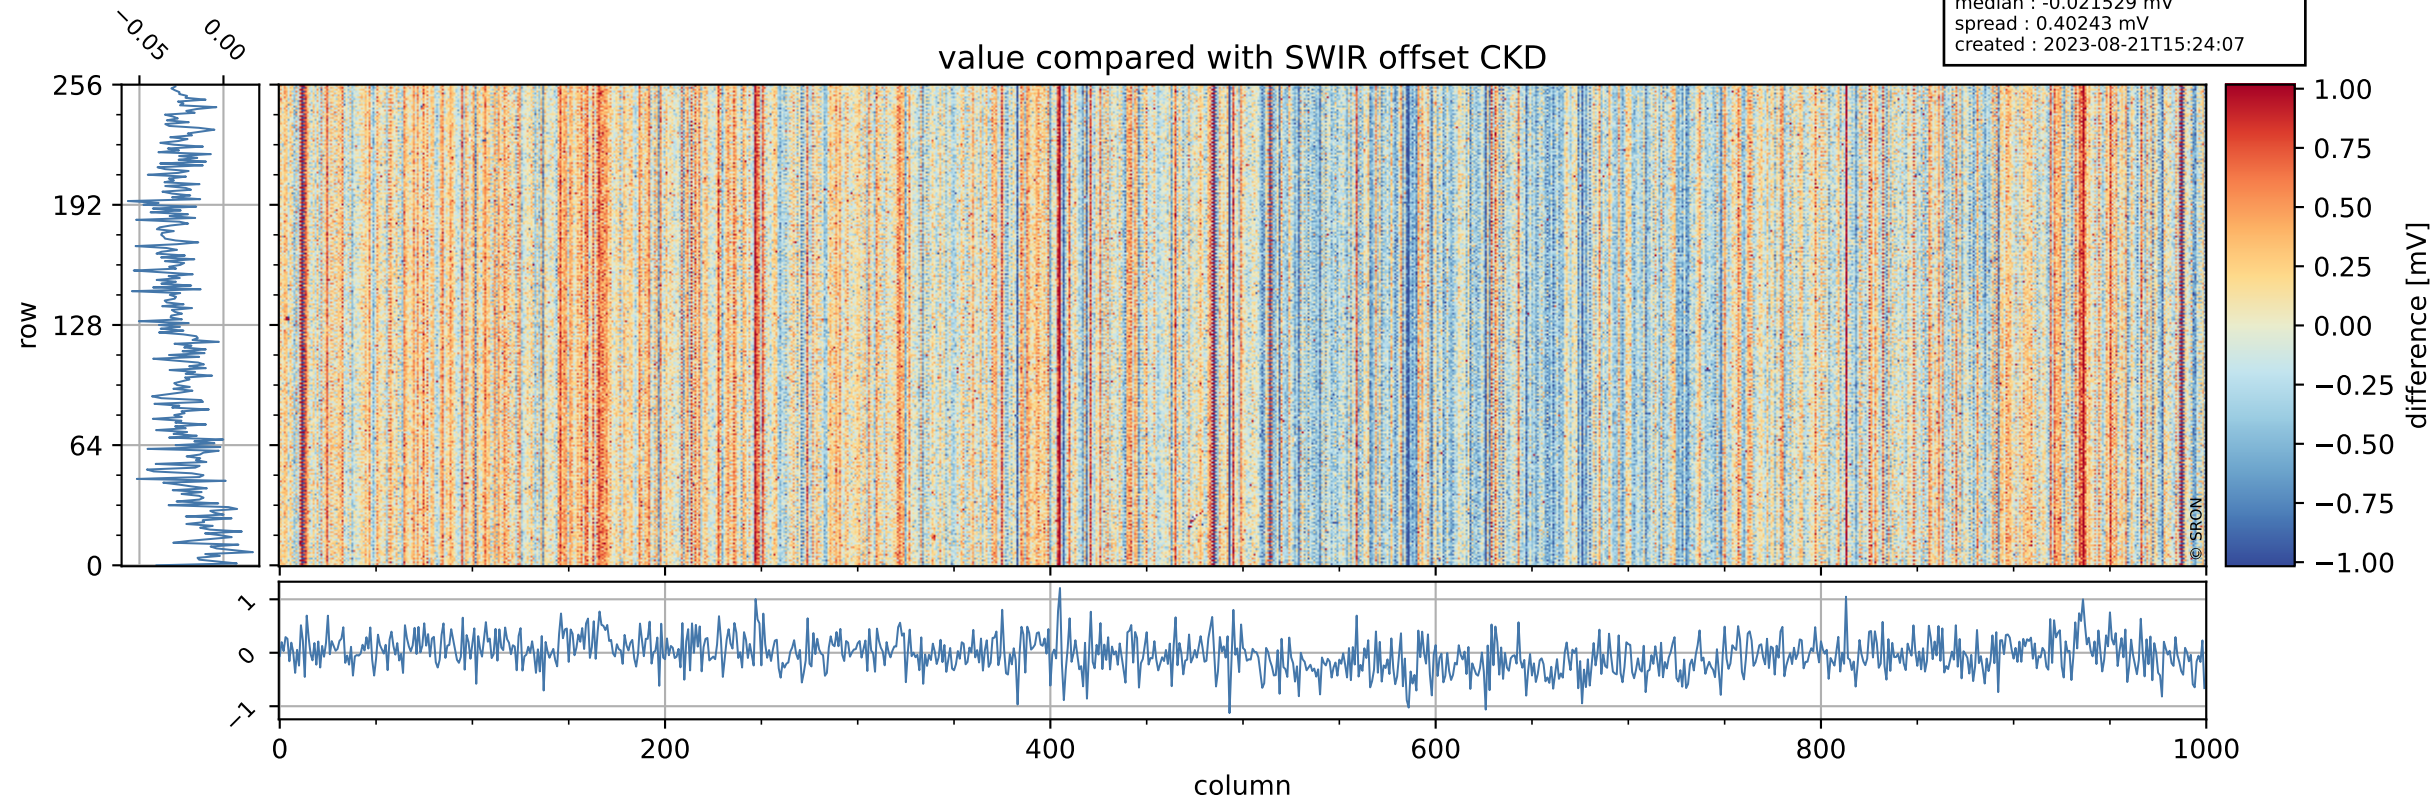

## value detector map

# Tropomi SWIR offset (official)

orbits : 19 in [26107, 26152]  
coverage : 2022-10-27 / 2022-10-30  
median : 28.512  $\mu\text{V}$   
spread : 14.499  $\mu\text{V}$   
created : 2023-08-21T15:24:07

# Tropomi SWIR offset (official)

orbits : 19 in [26107, 26152]  
coverage : 2022-10-27 / 2022-10-30  
median : -0.021529 mV  
spread : 0.40243 mV  
created : 2023-08-21T15:24:07

value compared with SWIR offset CKD

# Tropomi SWIR offset (official) ground-tracks of Sentinel-5P

orbits : 19 in [26107, 26152]  
coverage : 2022-10-27 / 2022-10-30  
created : 2023-08-21T15:24:08