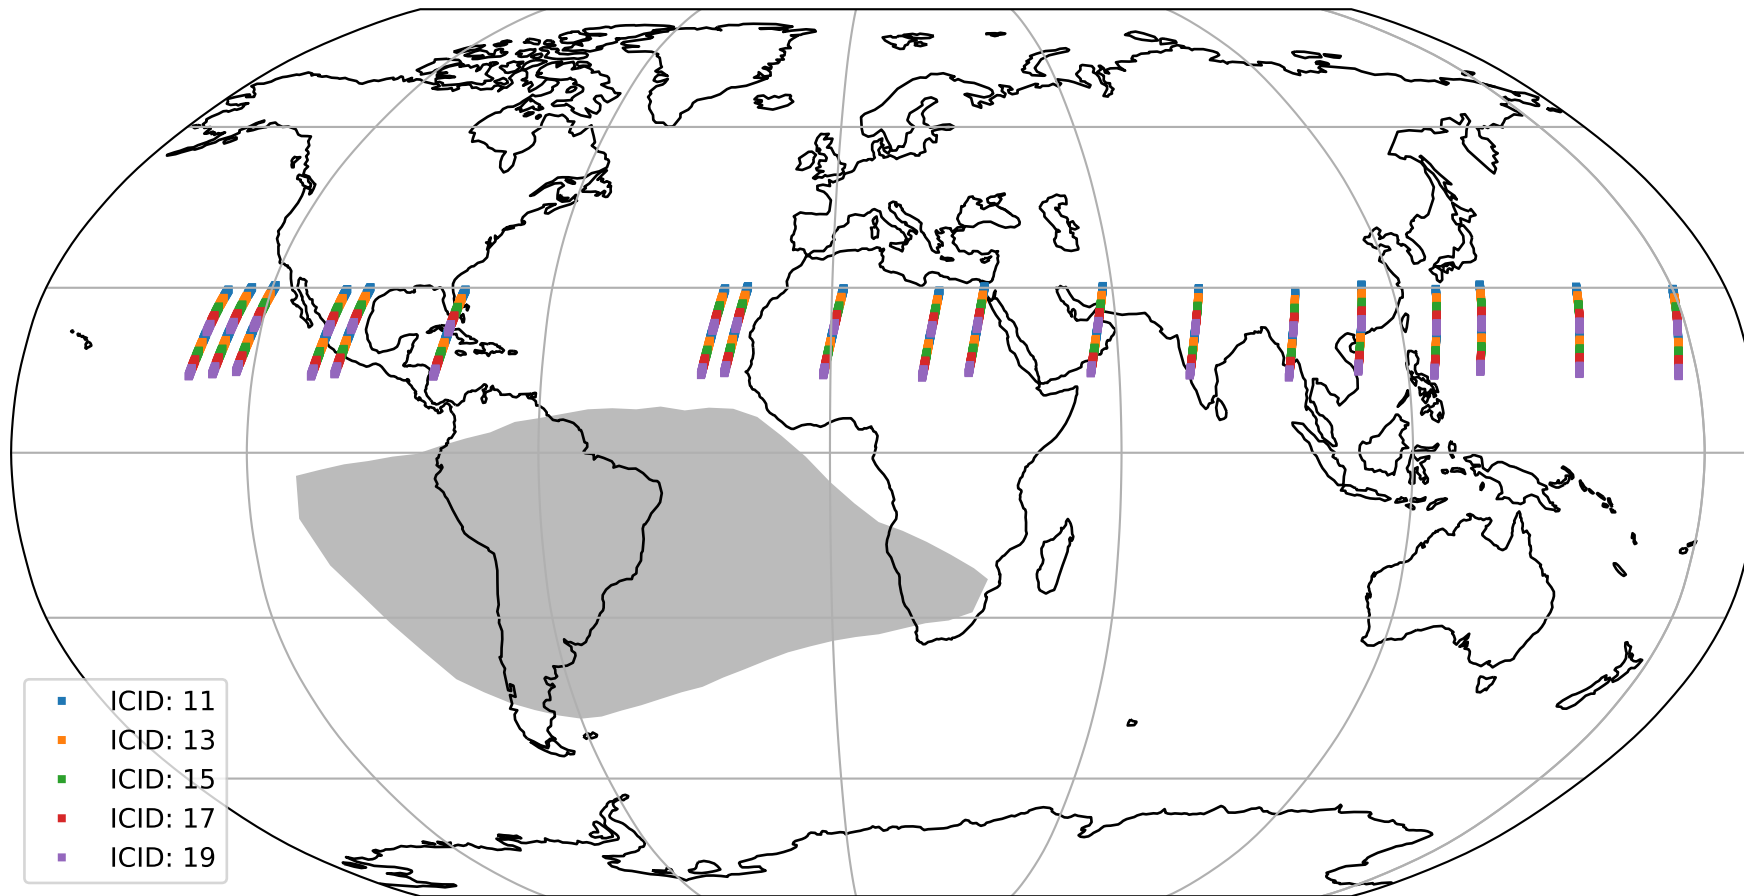

# Tropomi SWIR offset (official)

orbits : 19 in [26107, 26152]  
coverage : 2022-10-27 / 2022-10-30  
median : 28.512  $\mu\text{V}$   
spread : 14.499  $\mu\text{V}$   
created : 2023-08-21T15:24:07

# Tropomi SWIR offset (official)

orbits : 19 in [26107, 26152]  
coverage : 2022-10-27 / 2022-10-30  
median : -0.021529 mV  
spread : 0.40243 mV  
created : 2023-08-21T15:24:07

value compared with SWIR offset CKD

# Tropomi SWIR offset (official) ground-tracks of Sentinel-5P

orbits : 19 in [26107, 26152]  
coverage : 2022-10-27 / 2022-10-30  
created : 2023-08-21T15:24:08

# Tropomi SWIR offset (official)

orbits : [2827, 26152]  
coverage : 2018-04-30 / 2022-10-30  
created : 2023-08-21T15:24:08