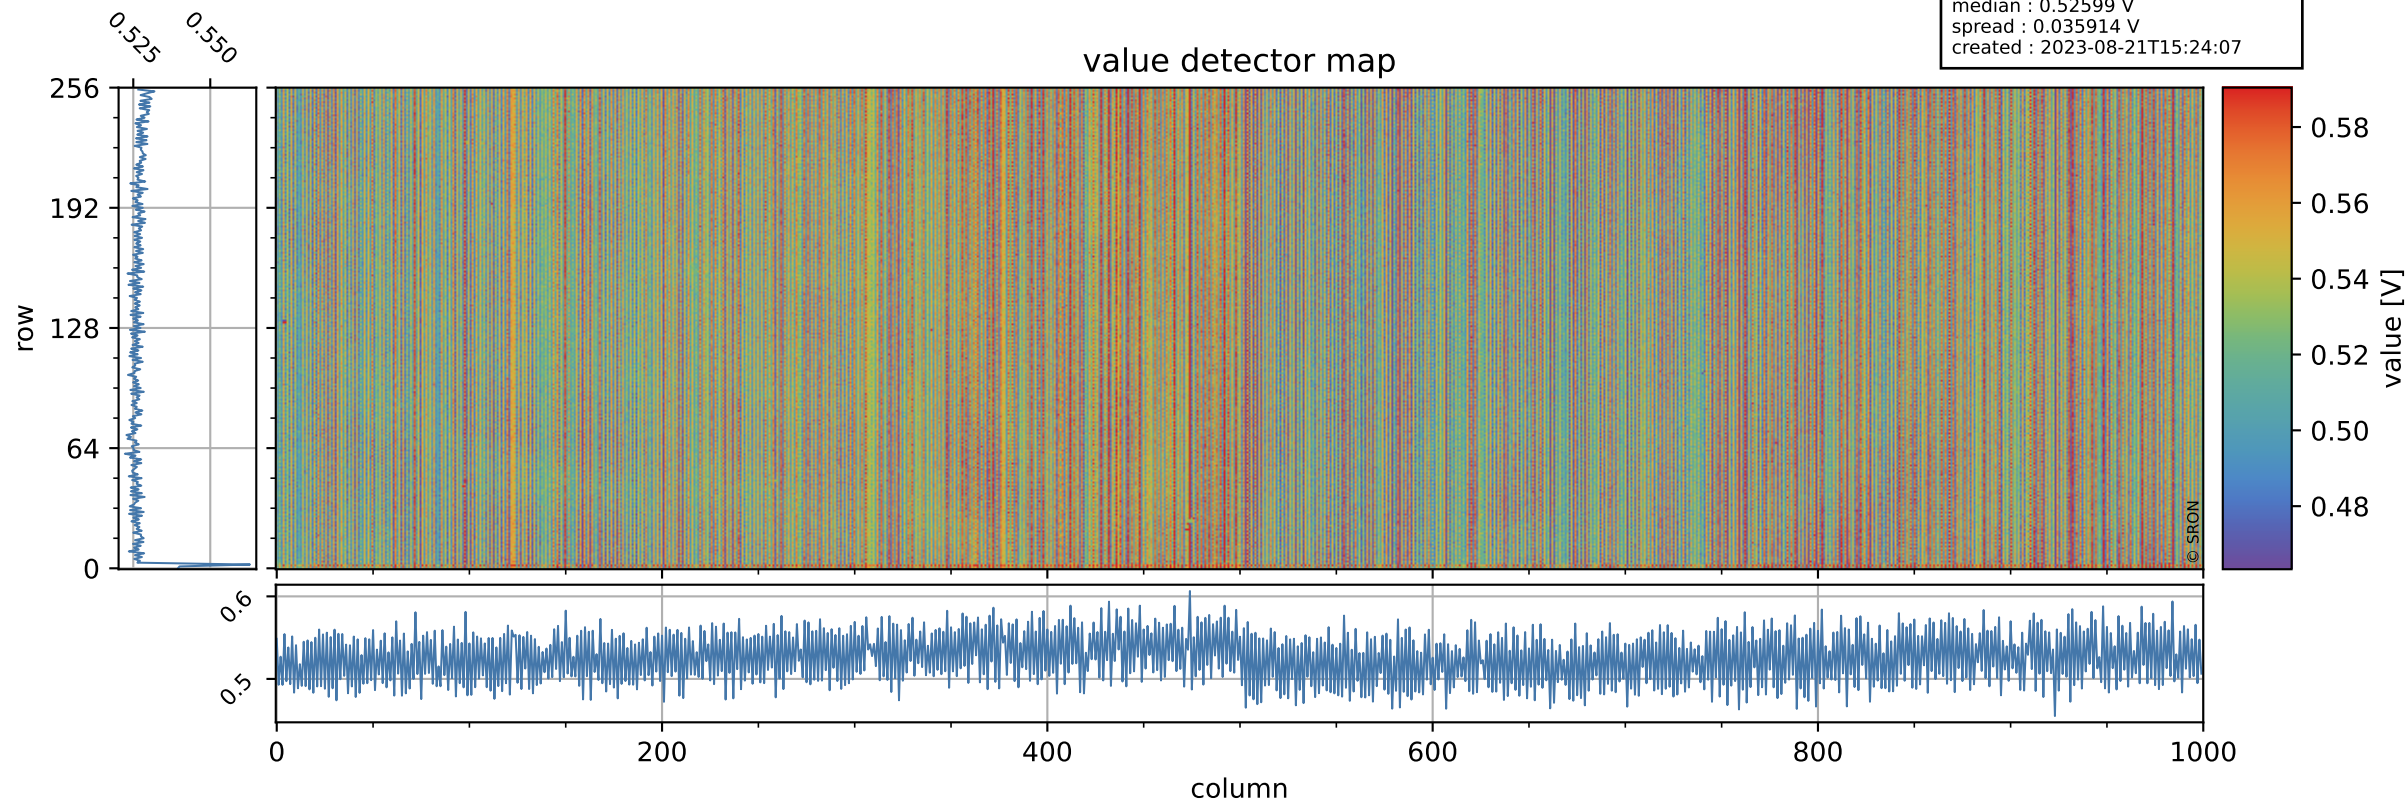

# Tropomi SWIR offset (official)

orbits : 19 in [26107, 26152]  
coverage : 2022-10-27 / 2022-10-30  
median : 0.52599 V  
spread : 0.035914 V  
created : 2023-08-21T15:24:07

## value detector map

# Tropomi SWIR offset (official)

orbits : 19 in [26107, 26152]  
coverage : 2022-10-27 / 2022-10-30  
median : 28.512  $\mu\text{V}$   
spread : 14.499  $\mu\text{V}$   
created : 2023-08-21T15:24:07

# Tropomi SWIR offset (official) ground-tracks of Sentinel-5P

orbits : 19 in [26107, 26152]  
coverage : 2022-10-27 / 2022-10-30  
created : 2023-08-21T15:24:08